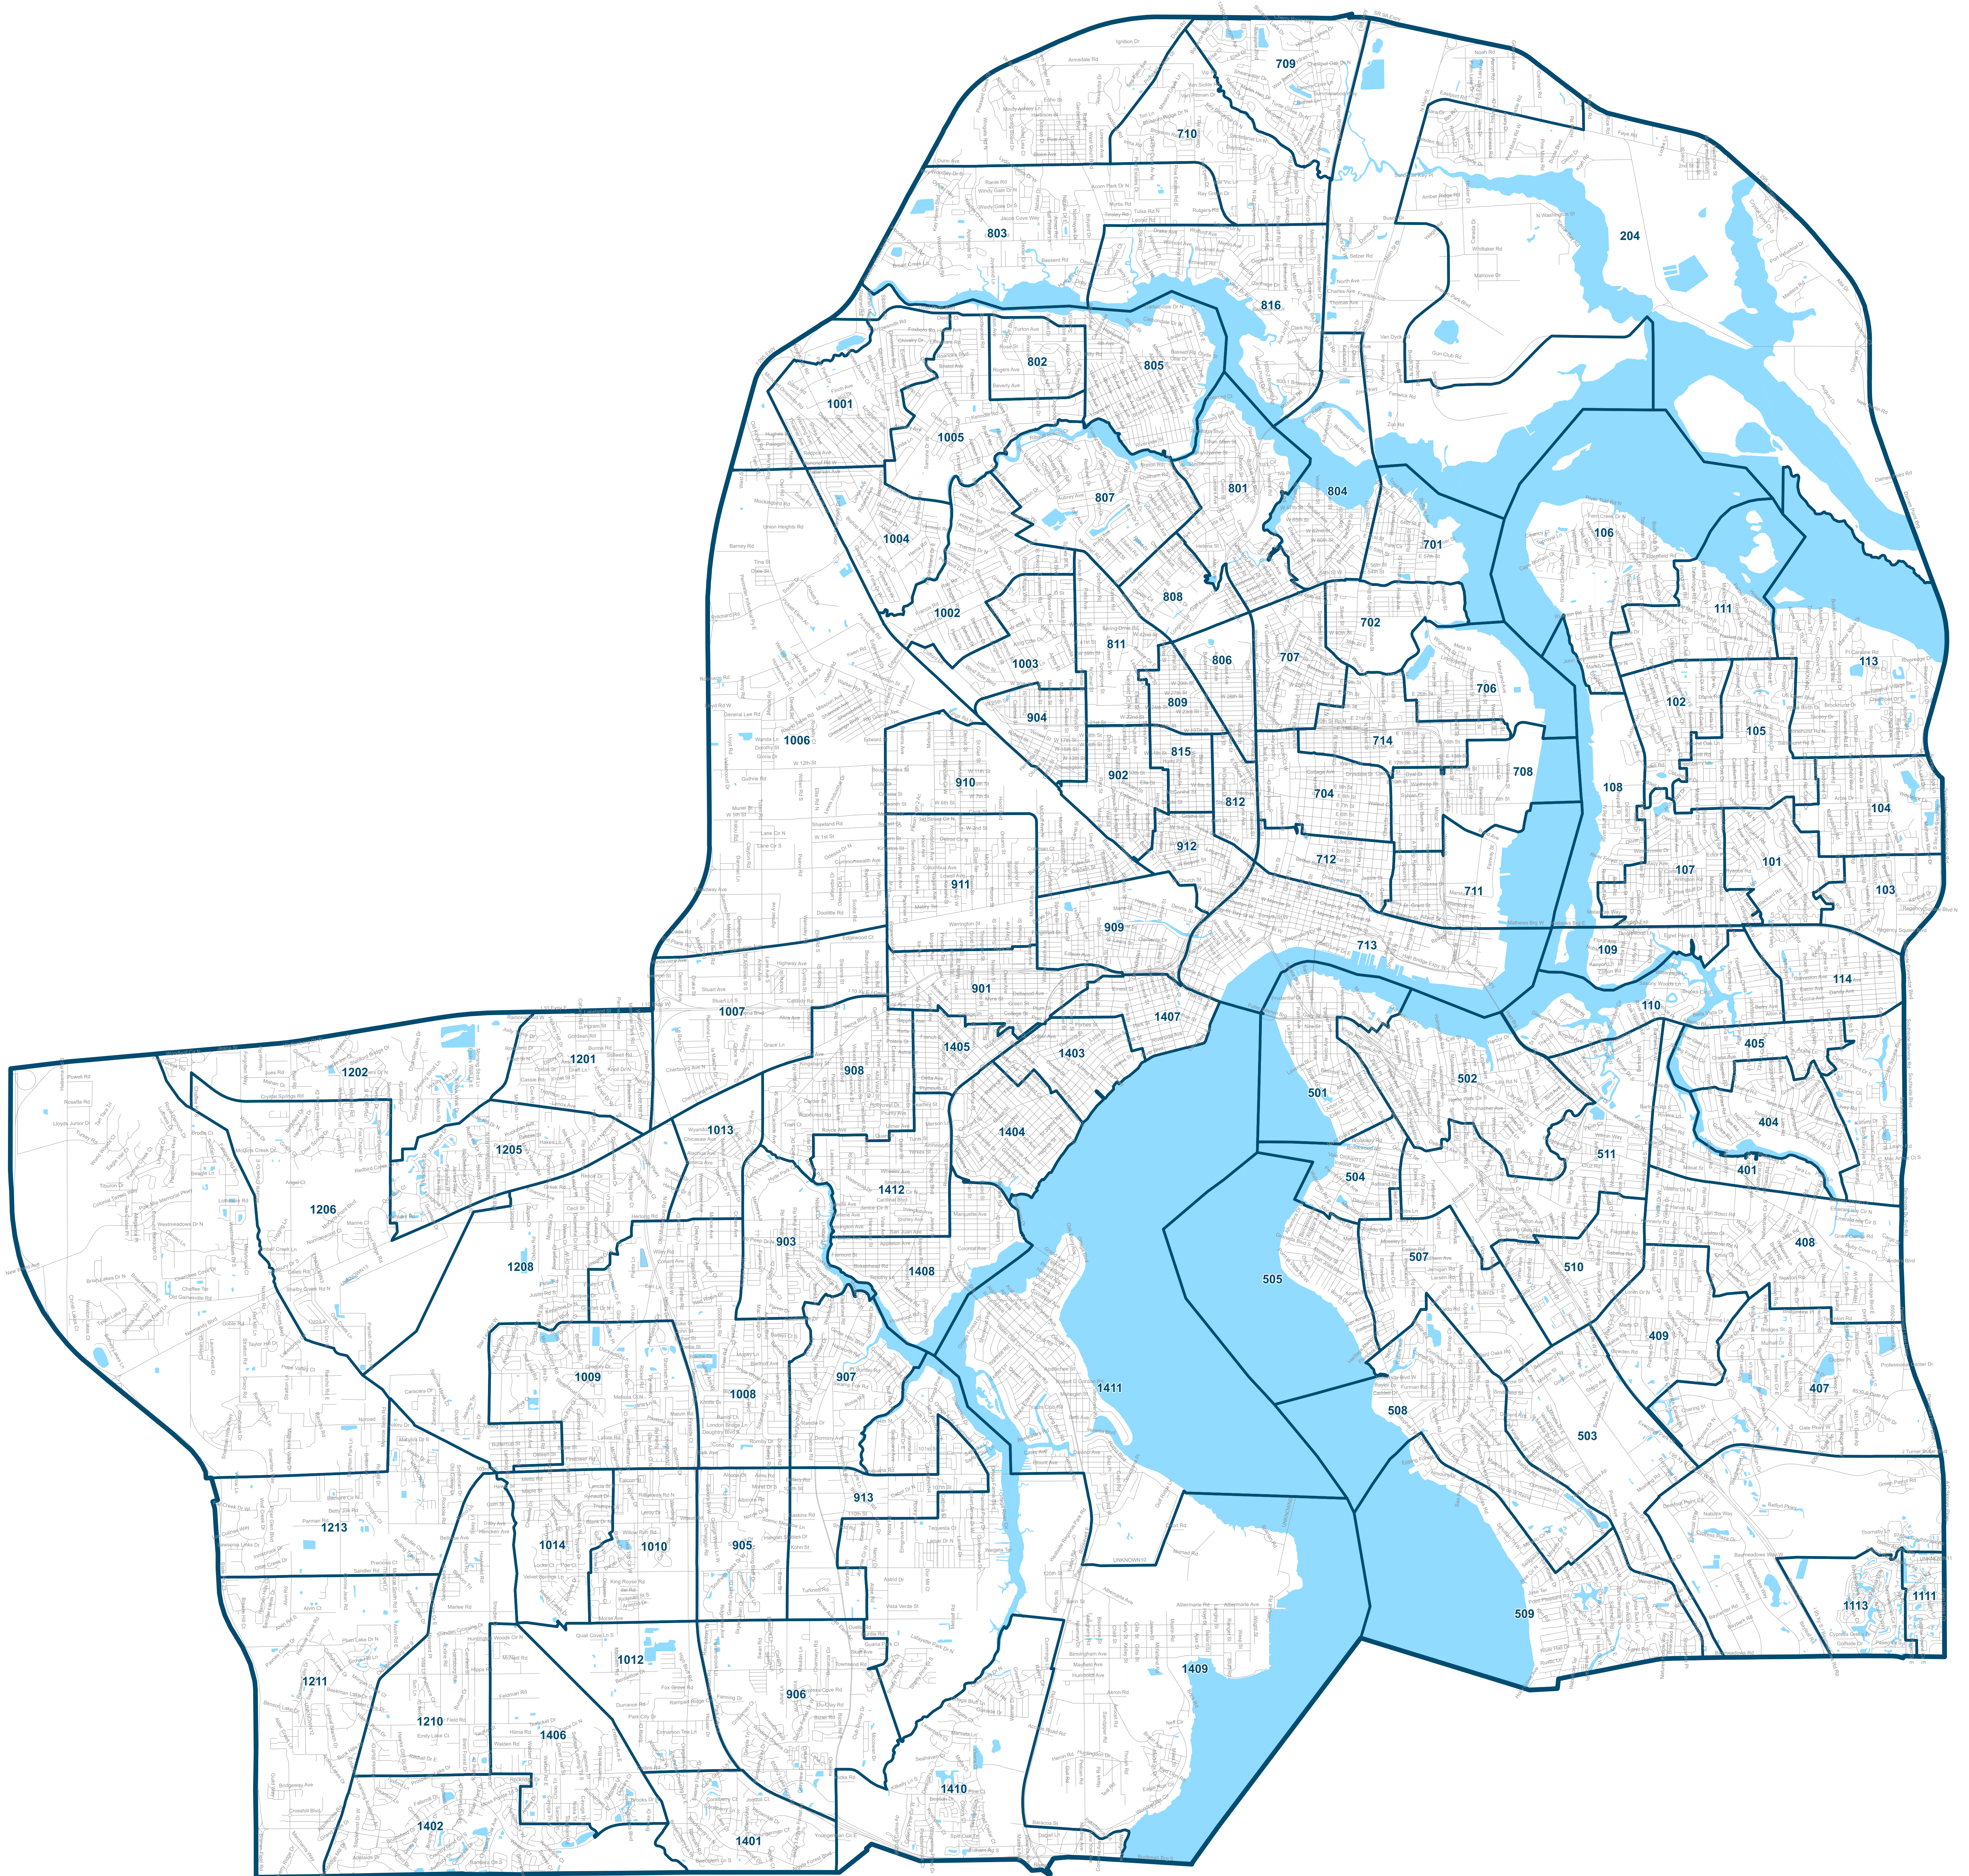

Duval County Supervisor of Elections

State Senate District 5