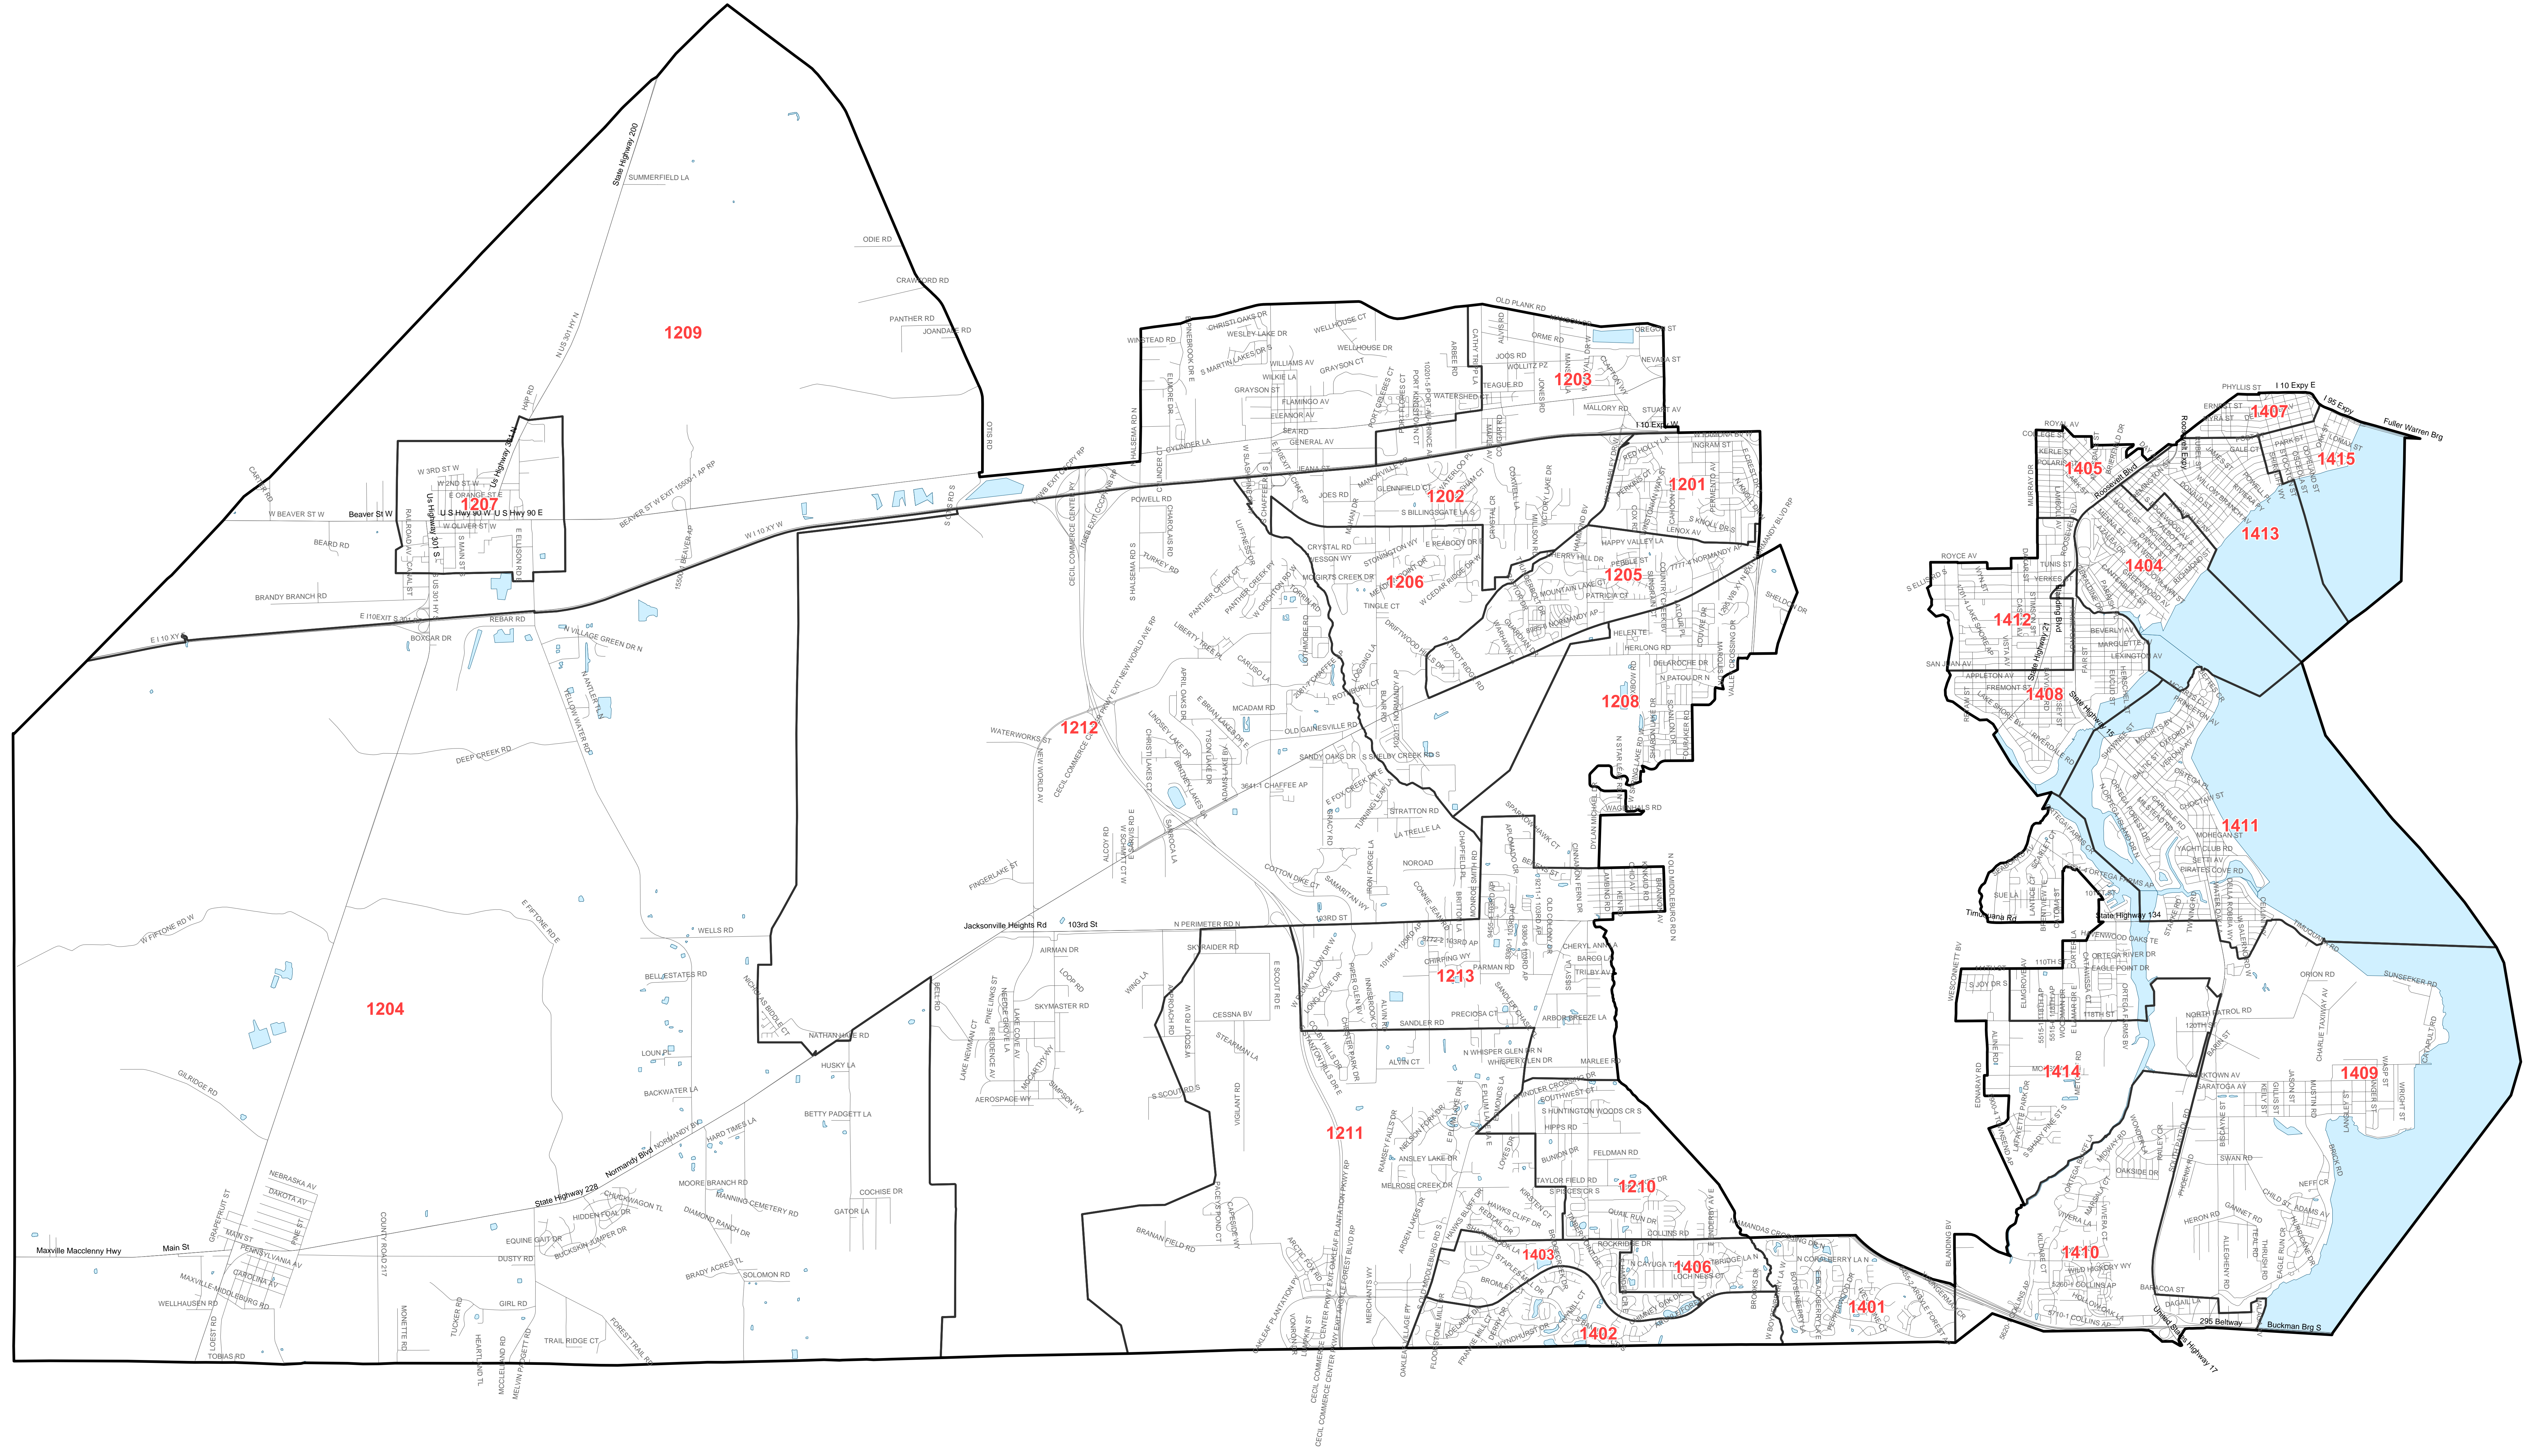

Duval County Supervisor of Elections School Board District 6