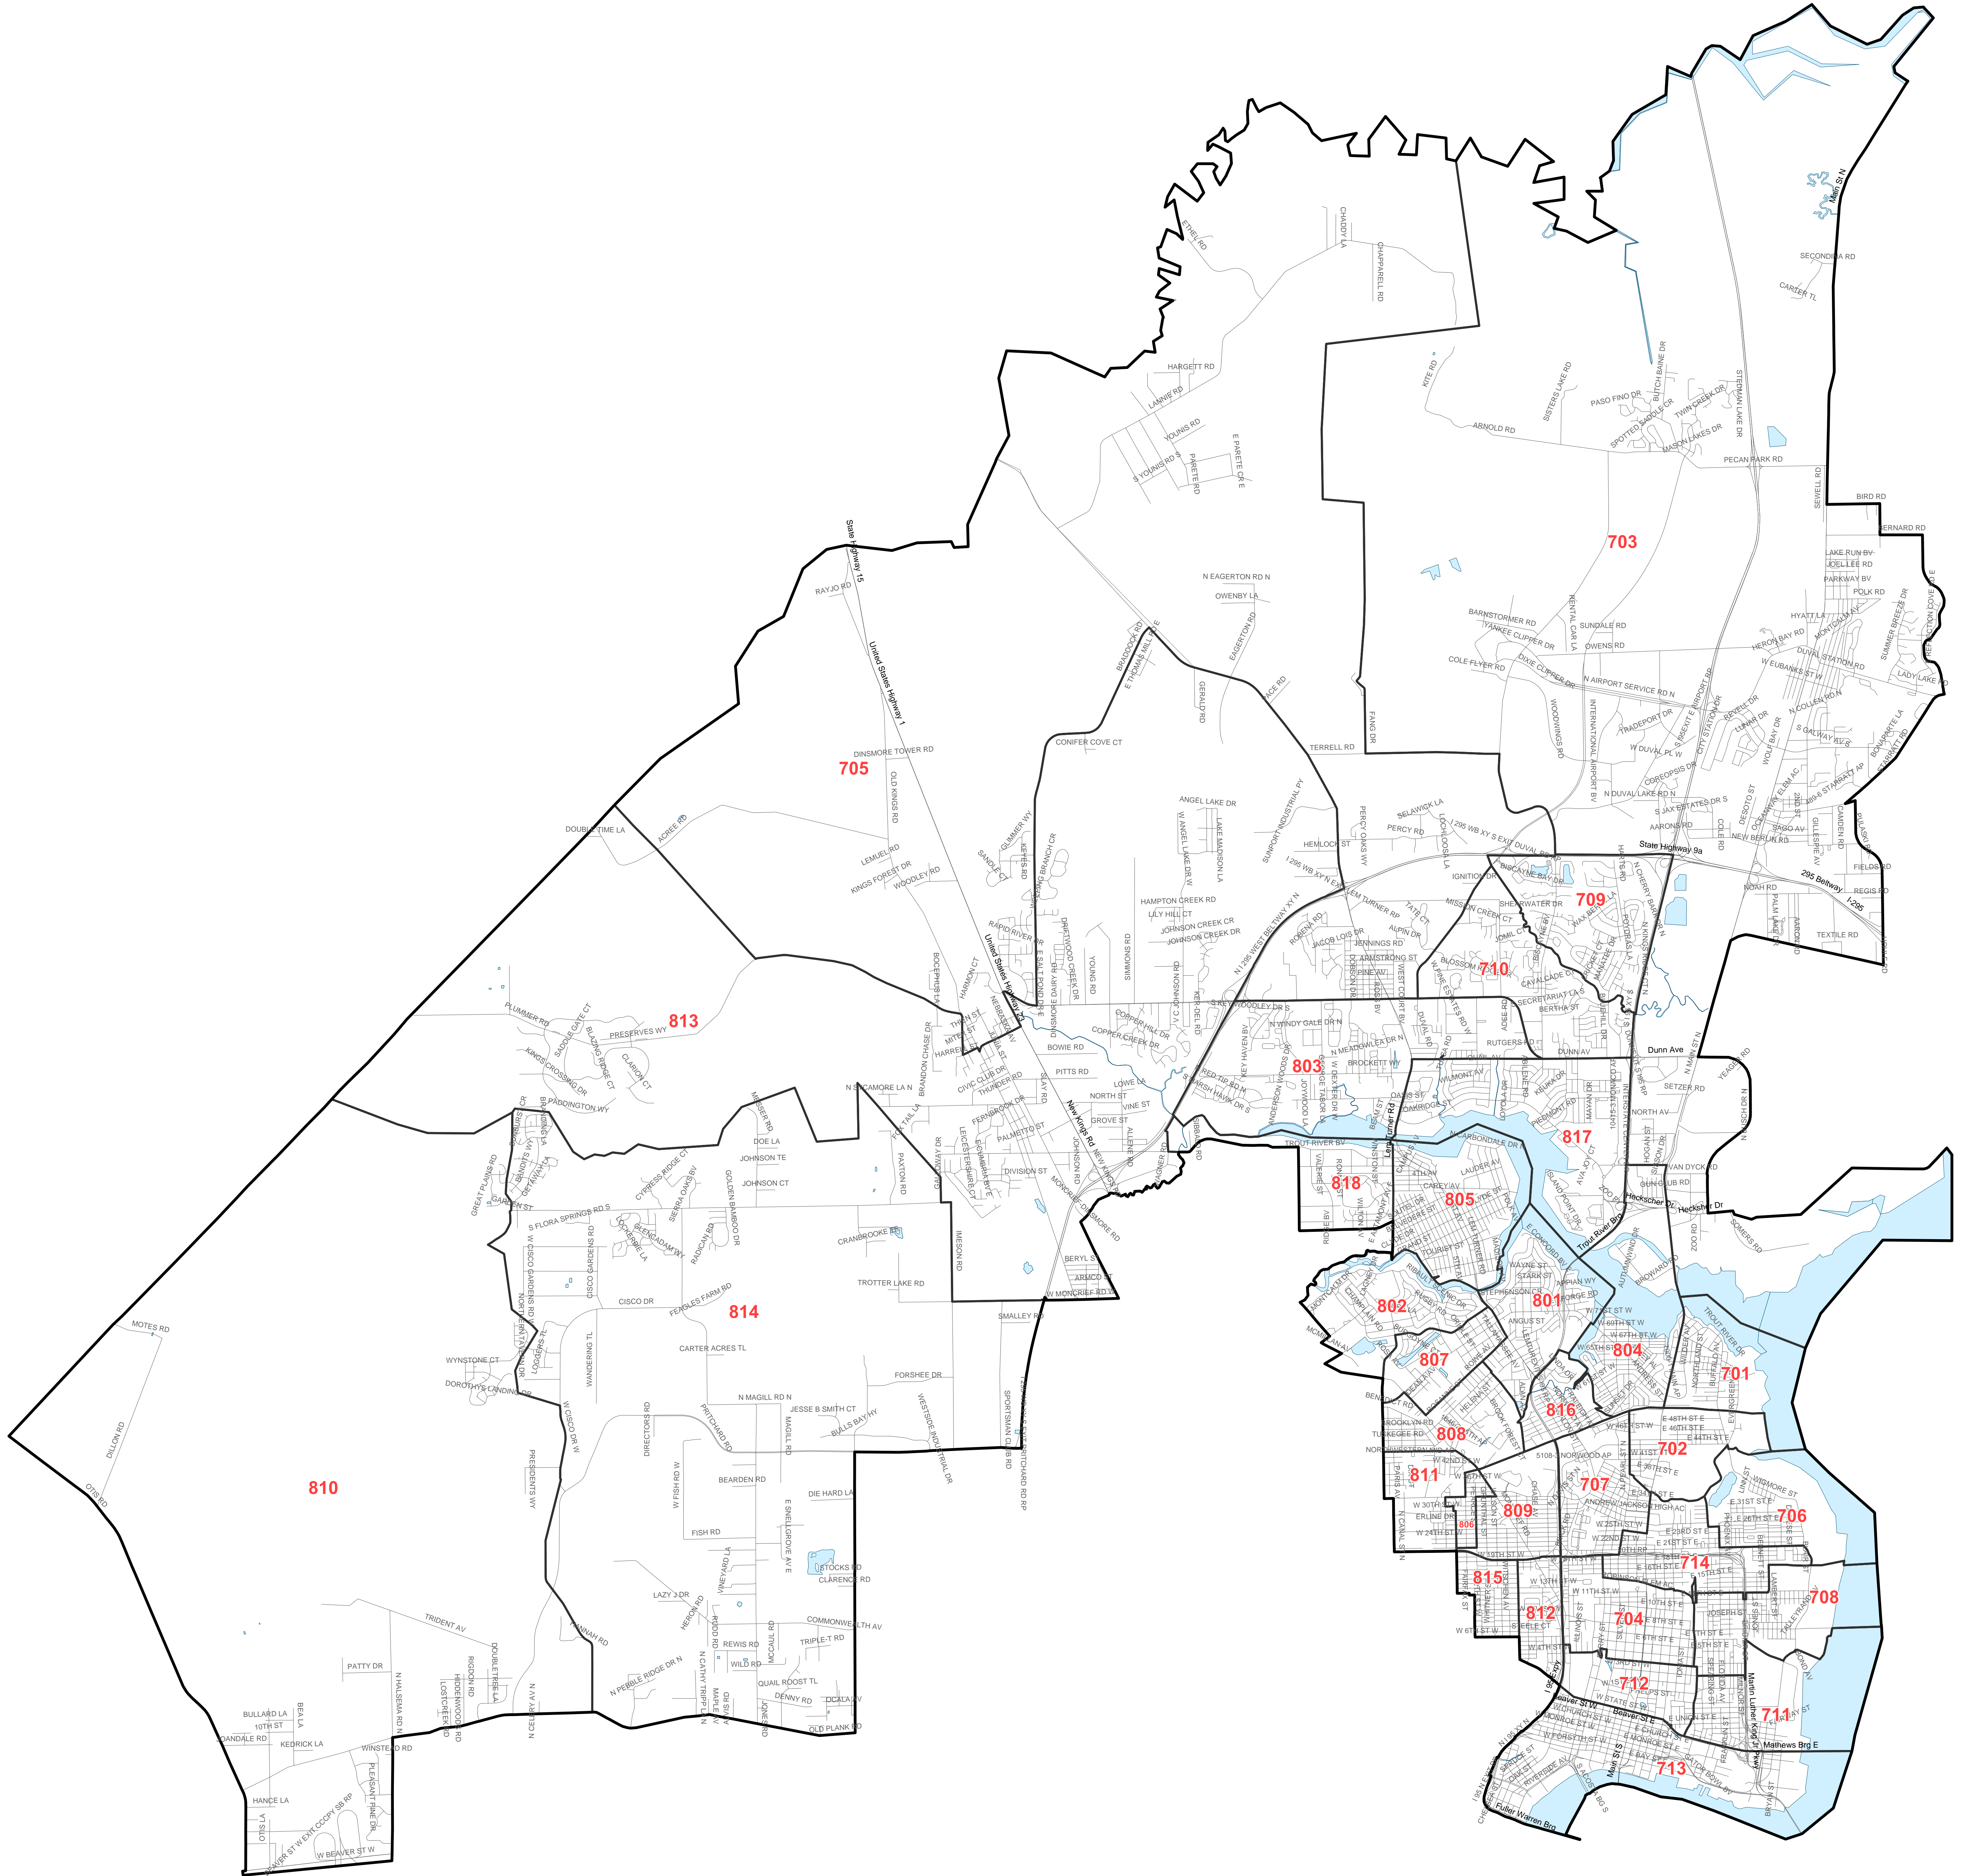

Duval County Supervisor of Elections School Board District 4