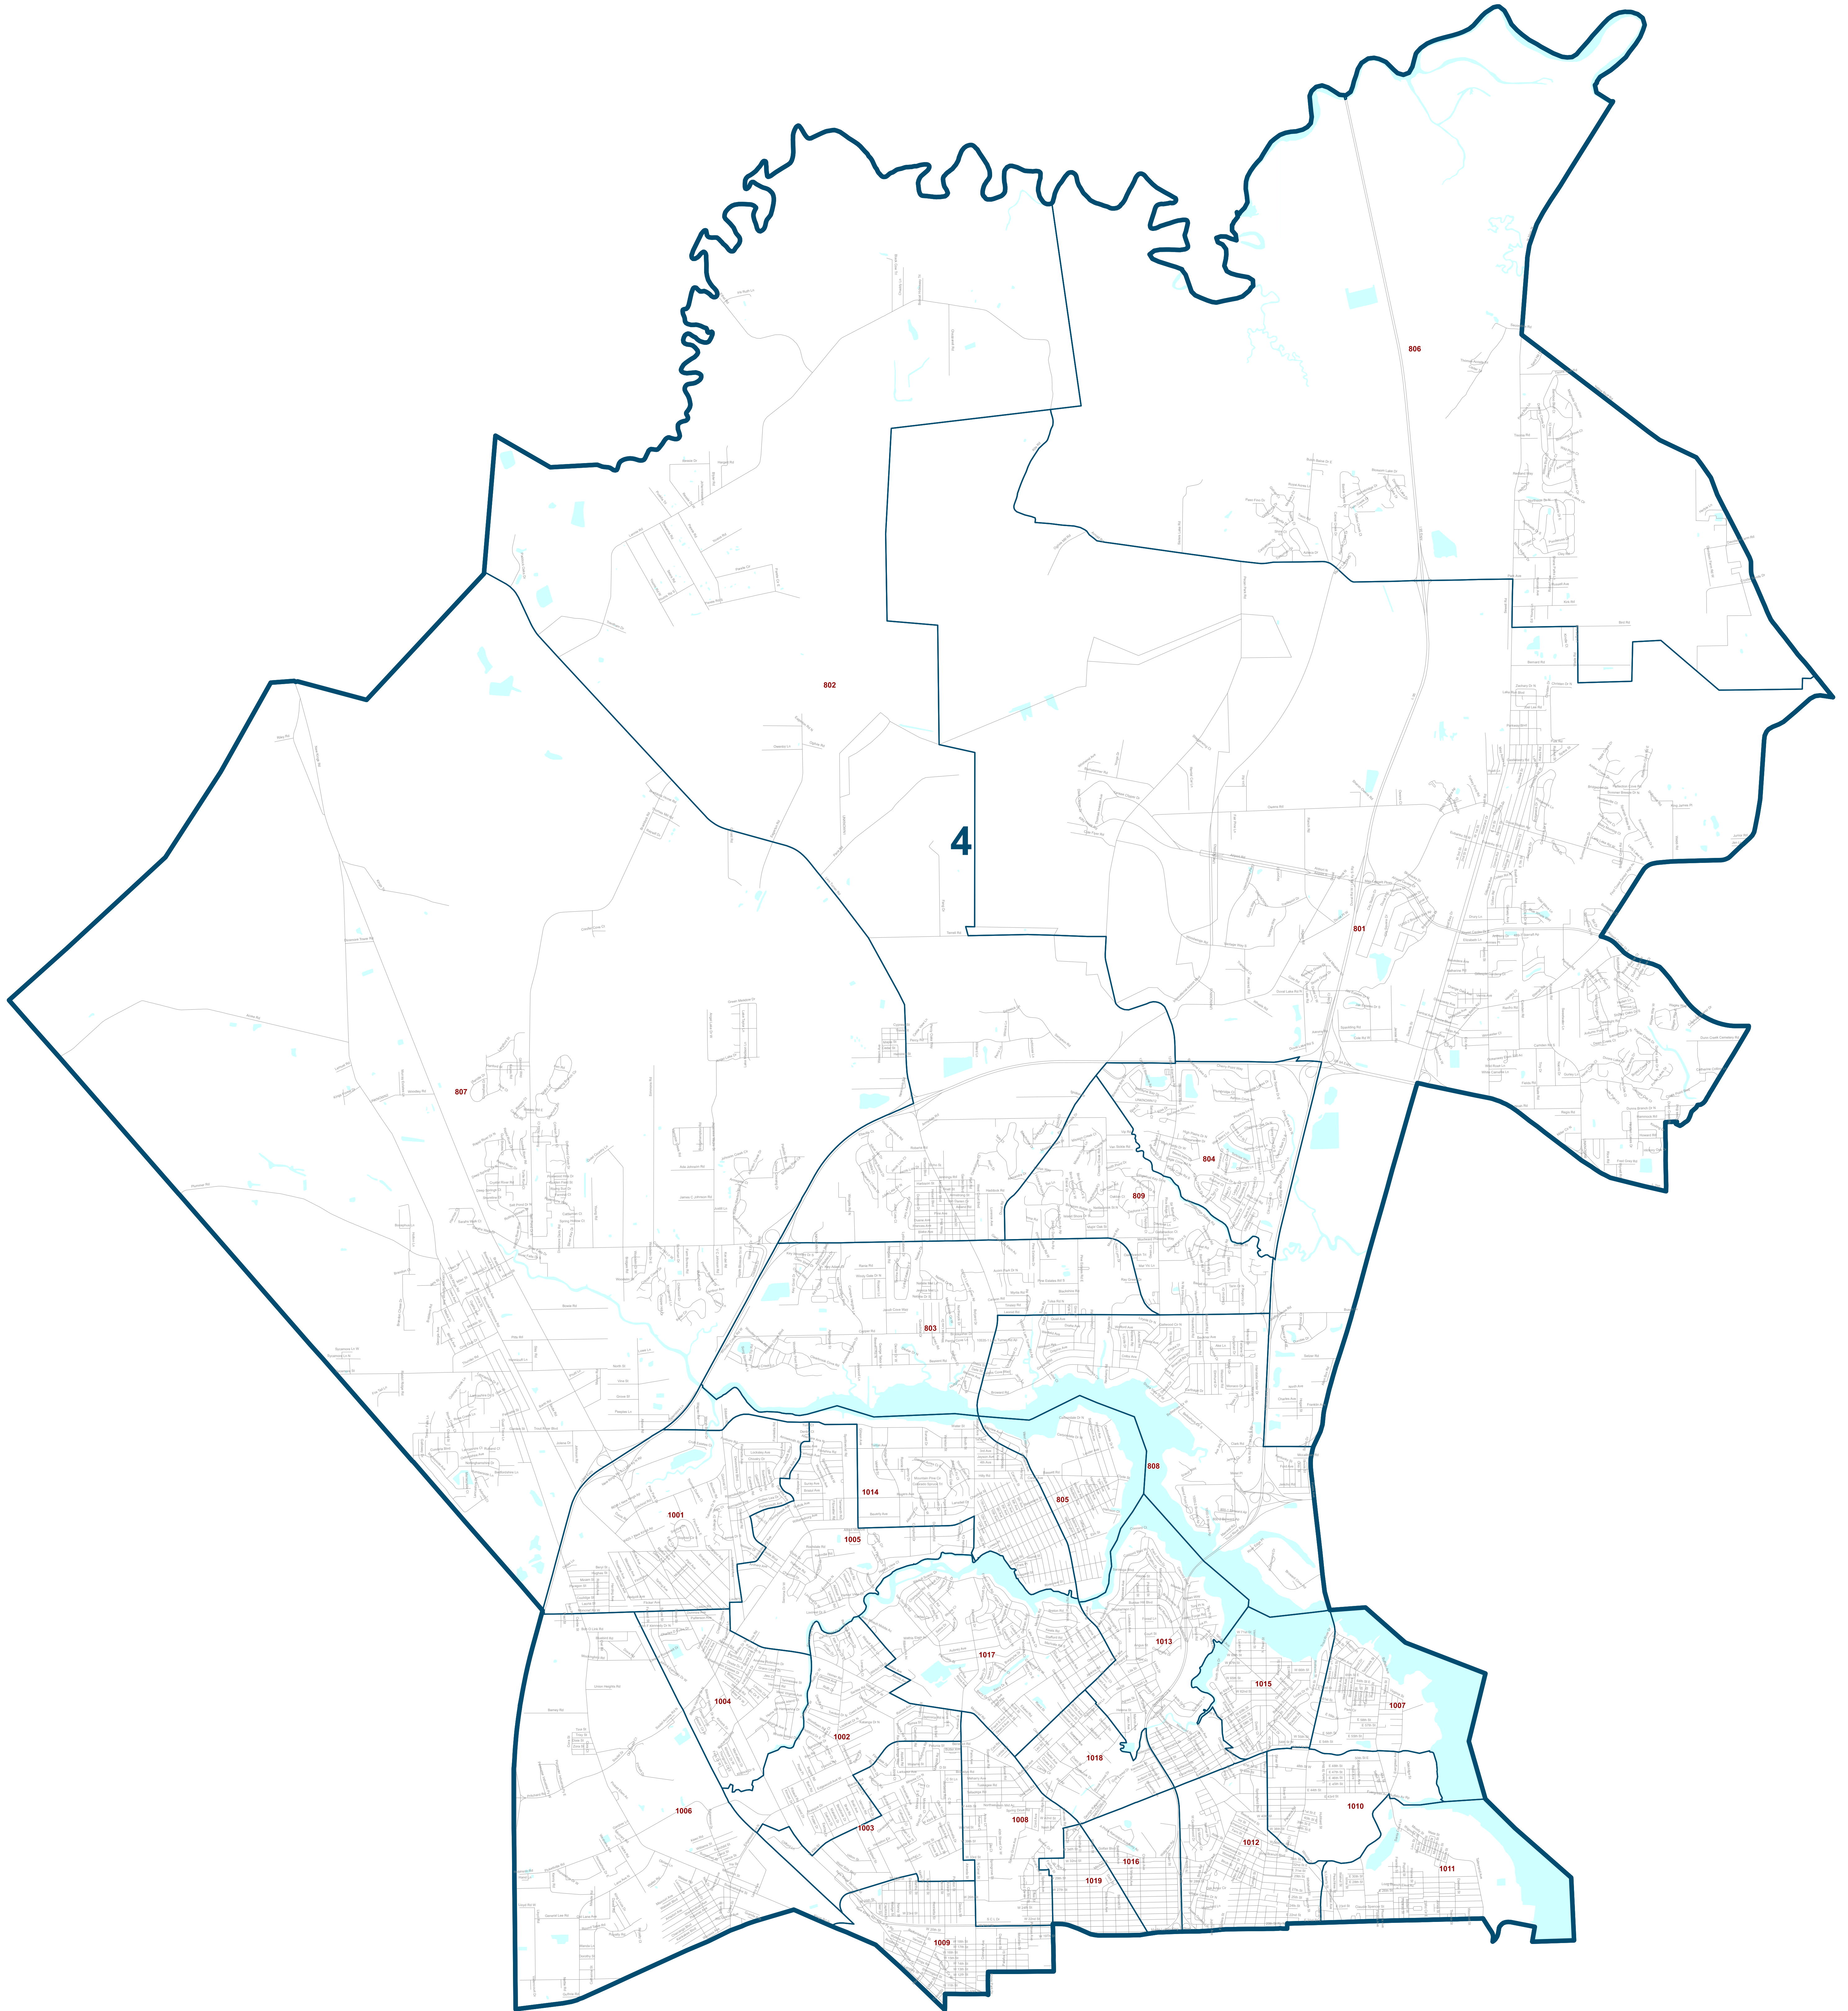

Duval County Supervisor of Elections

School Board District Four