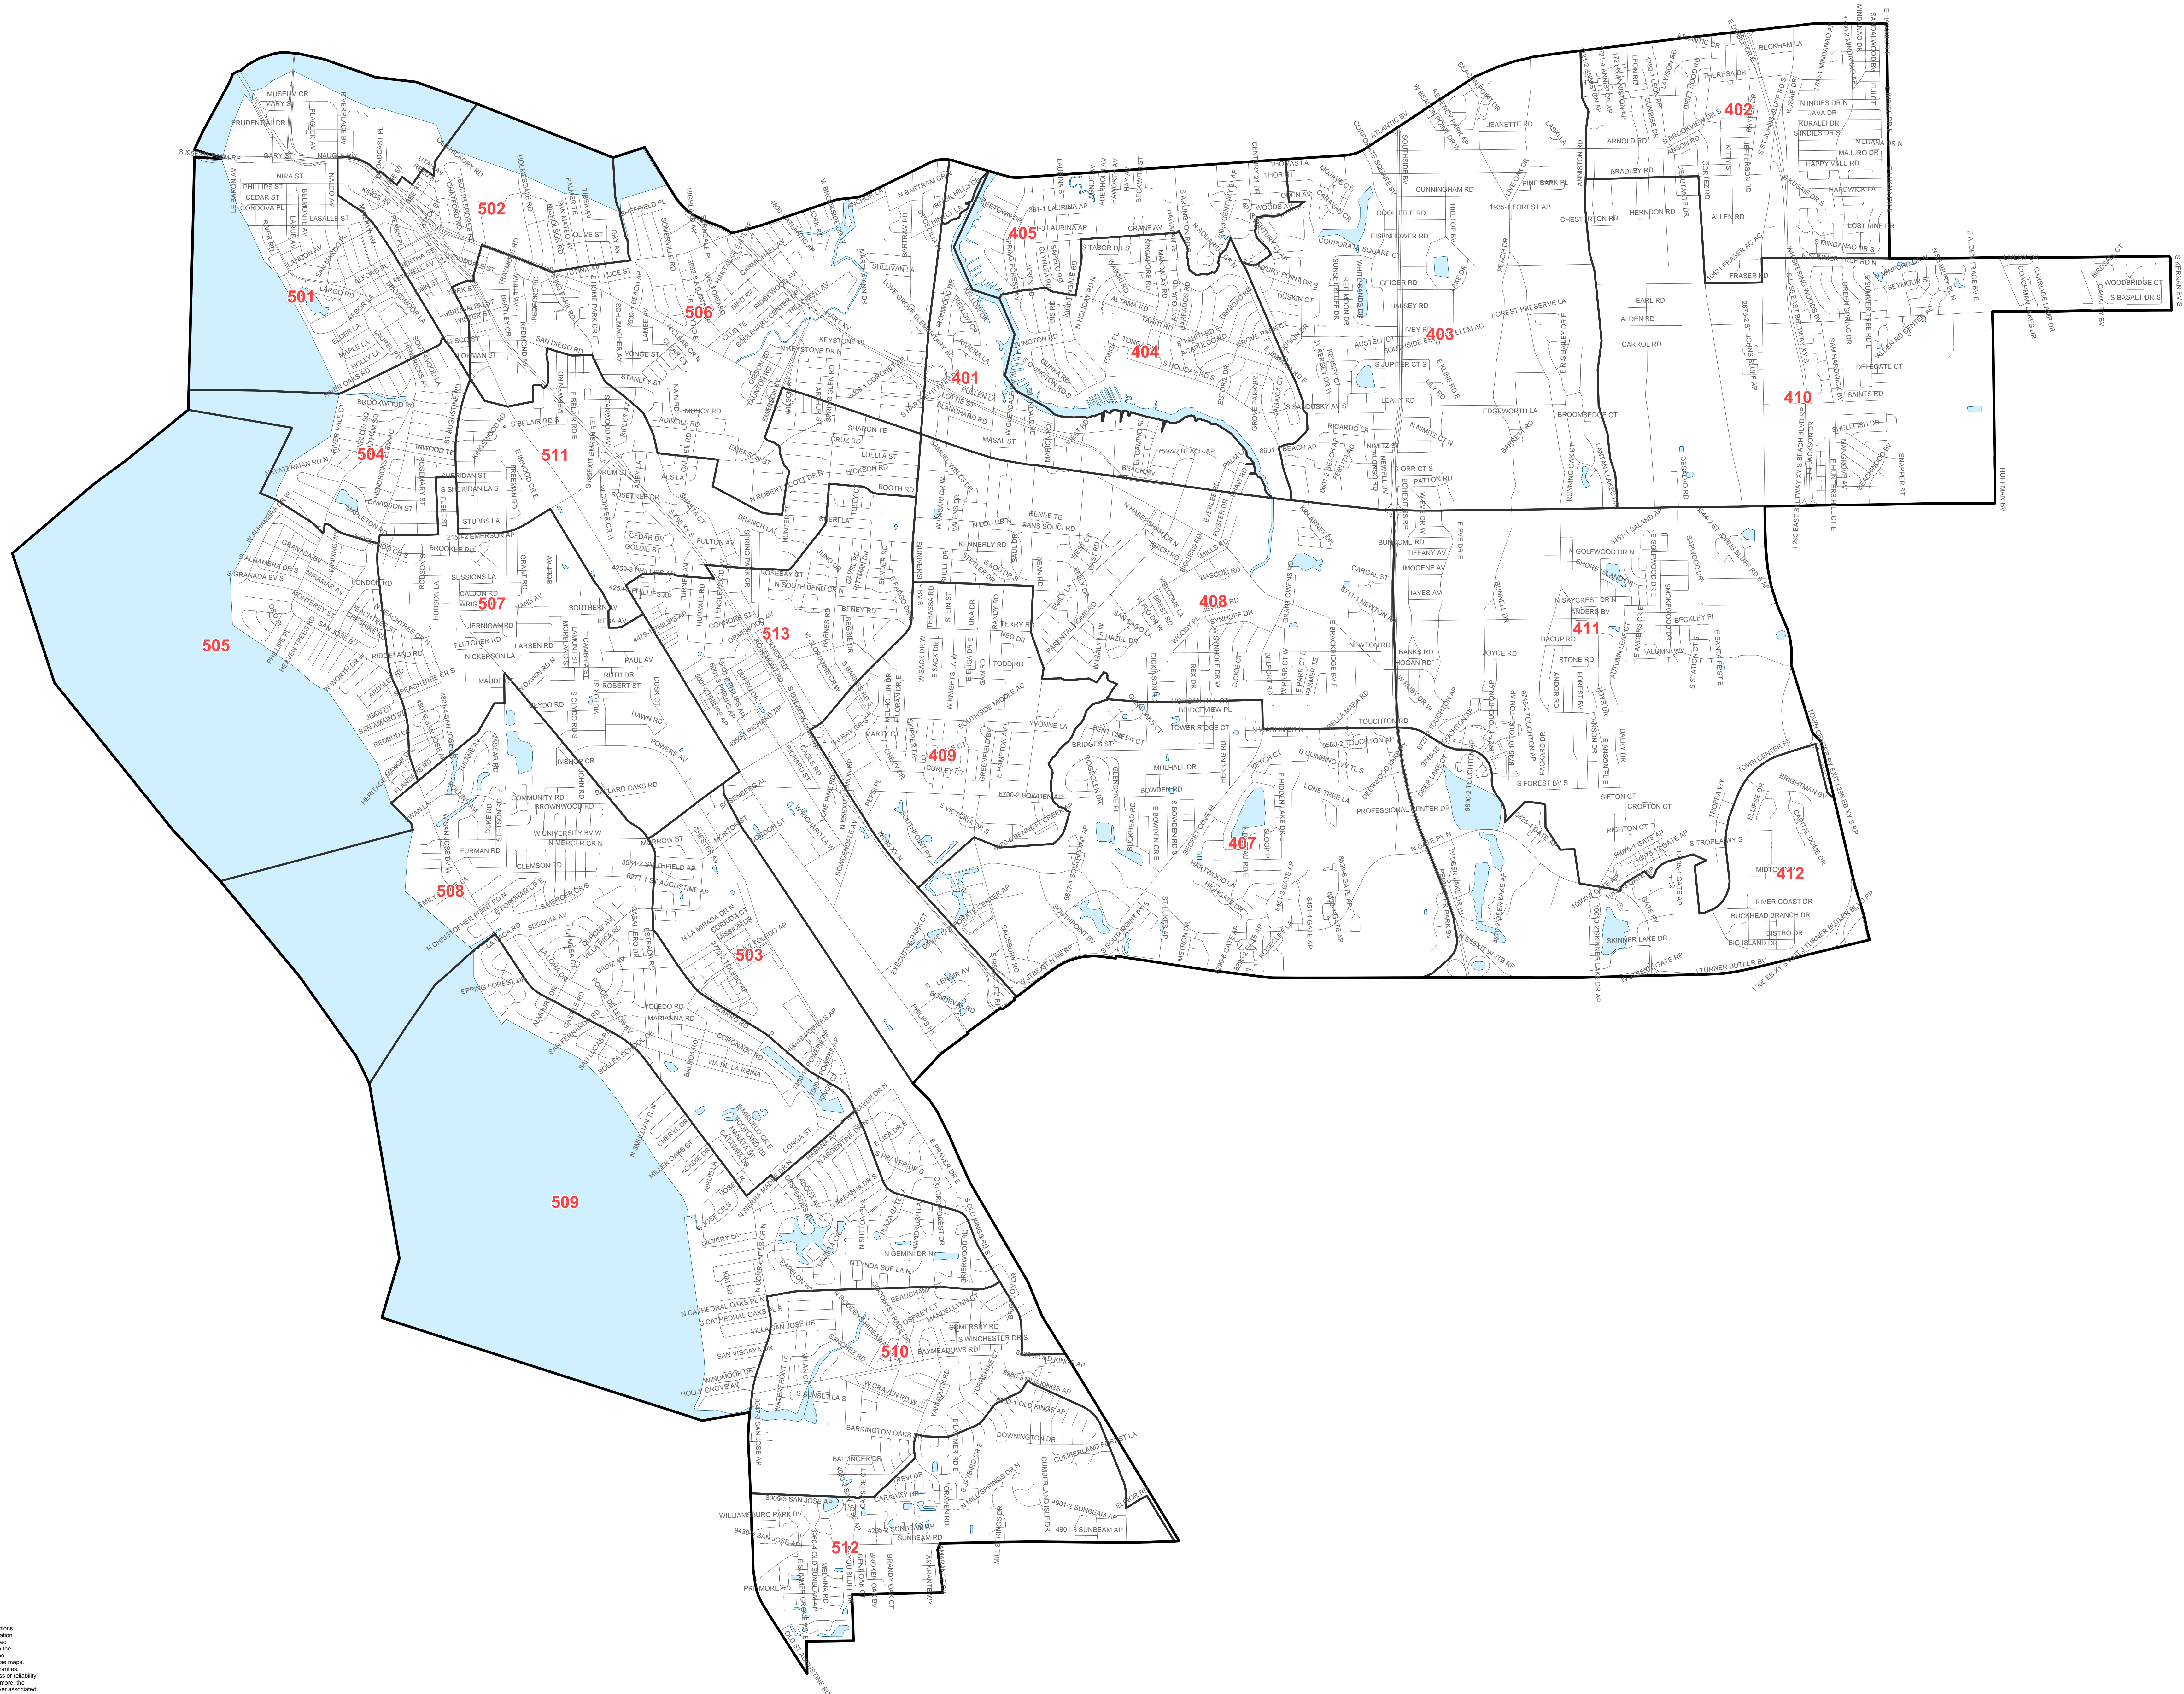

Duval County Supervisor of Elections School Board District 3