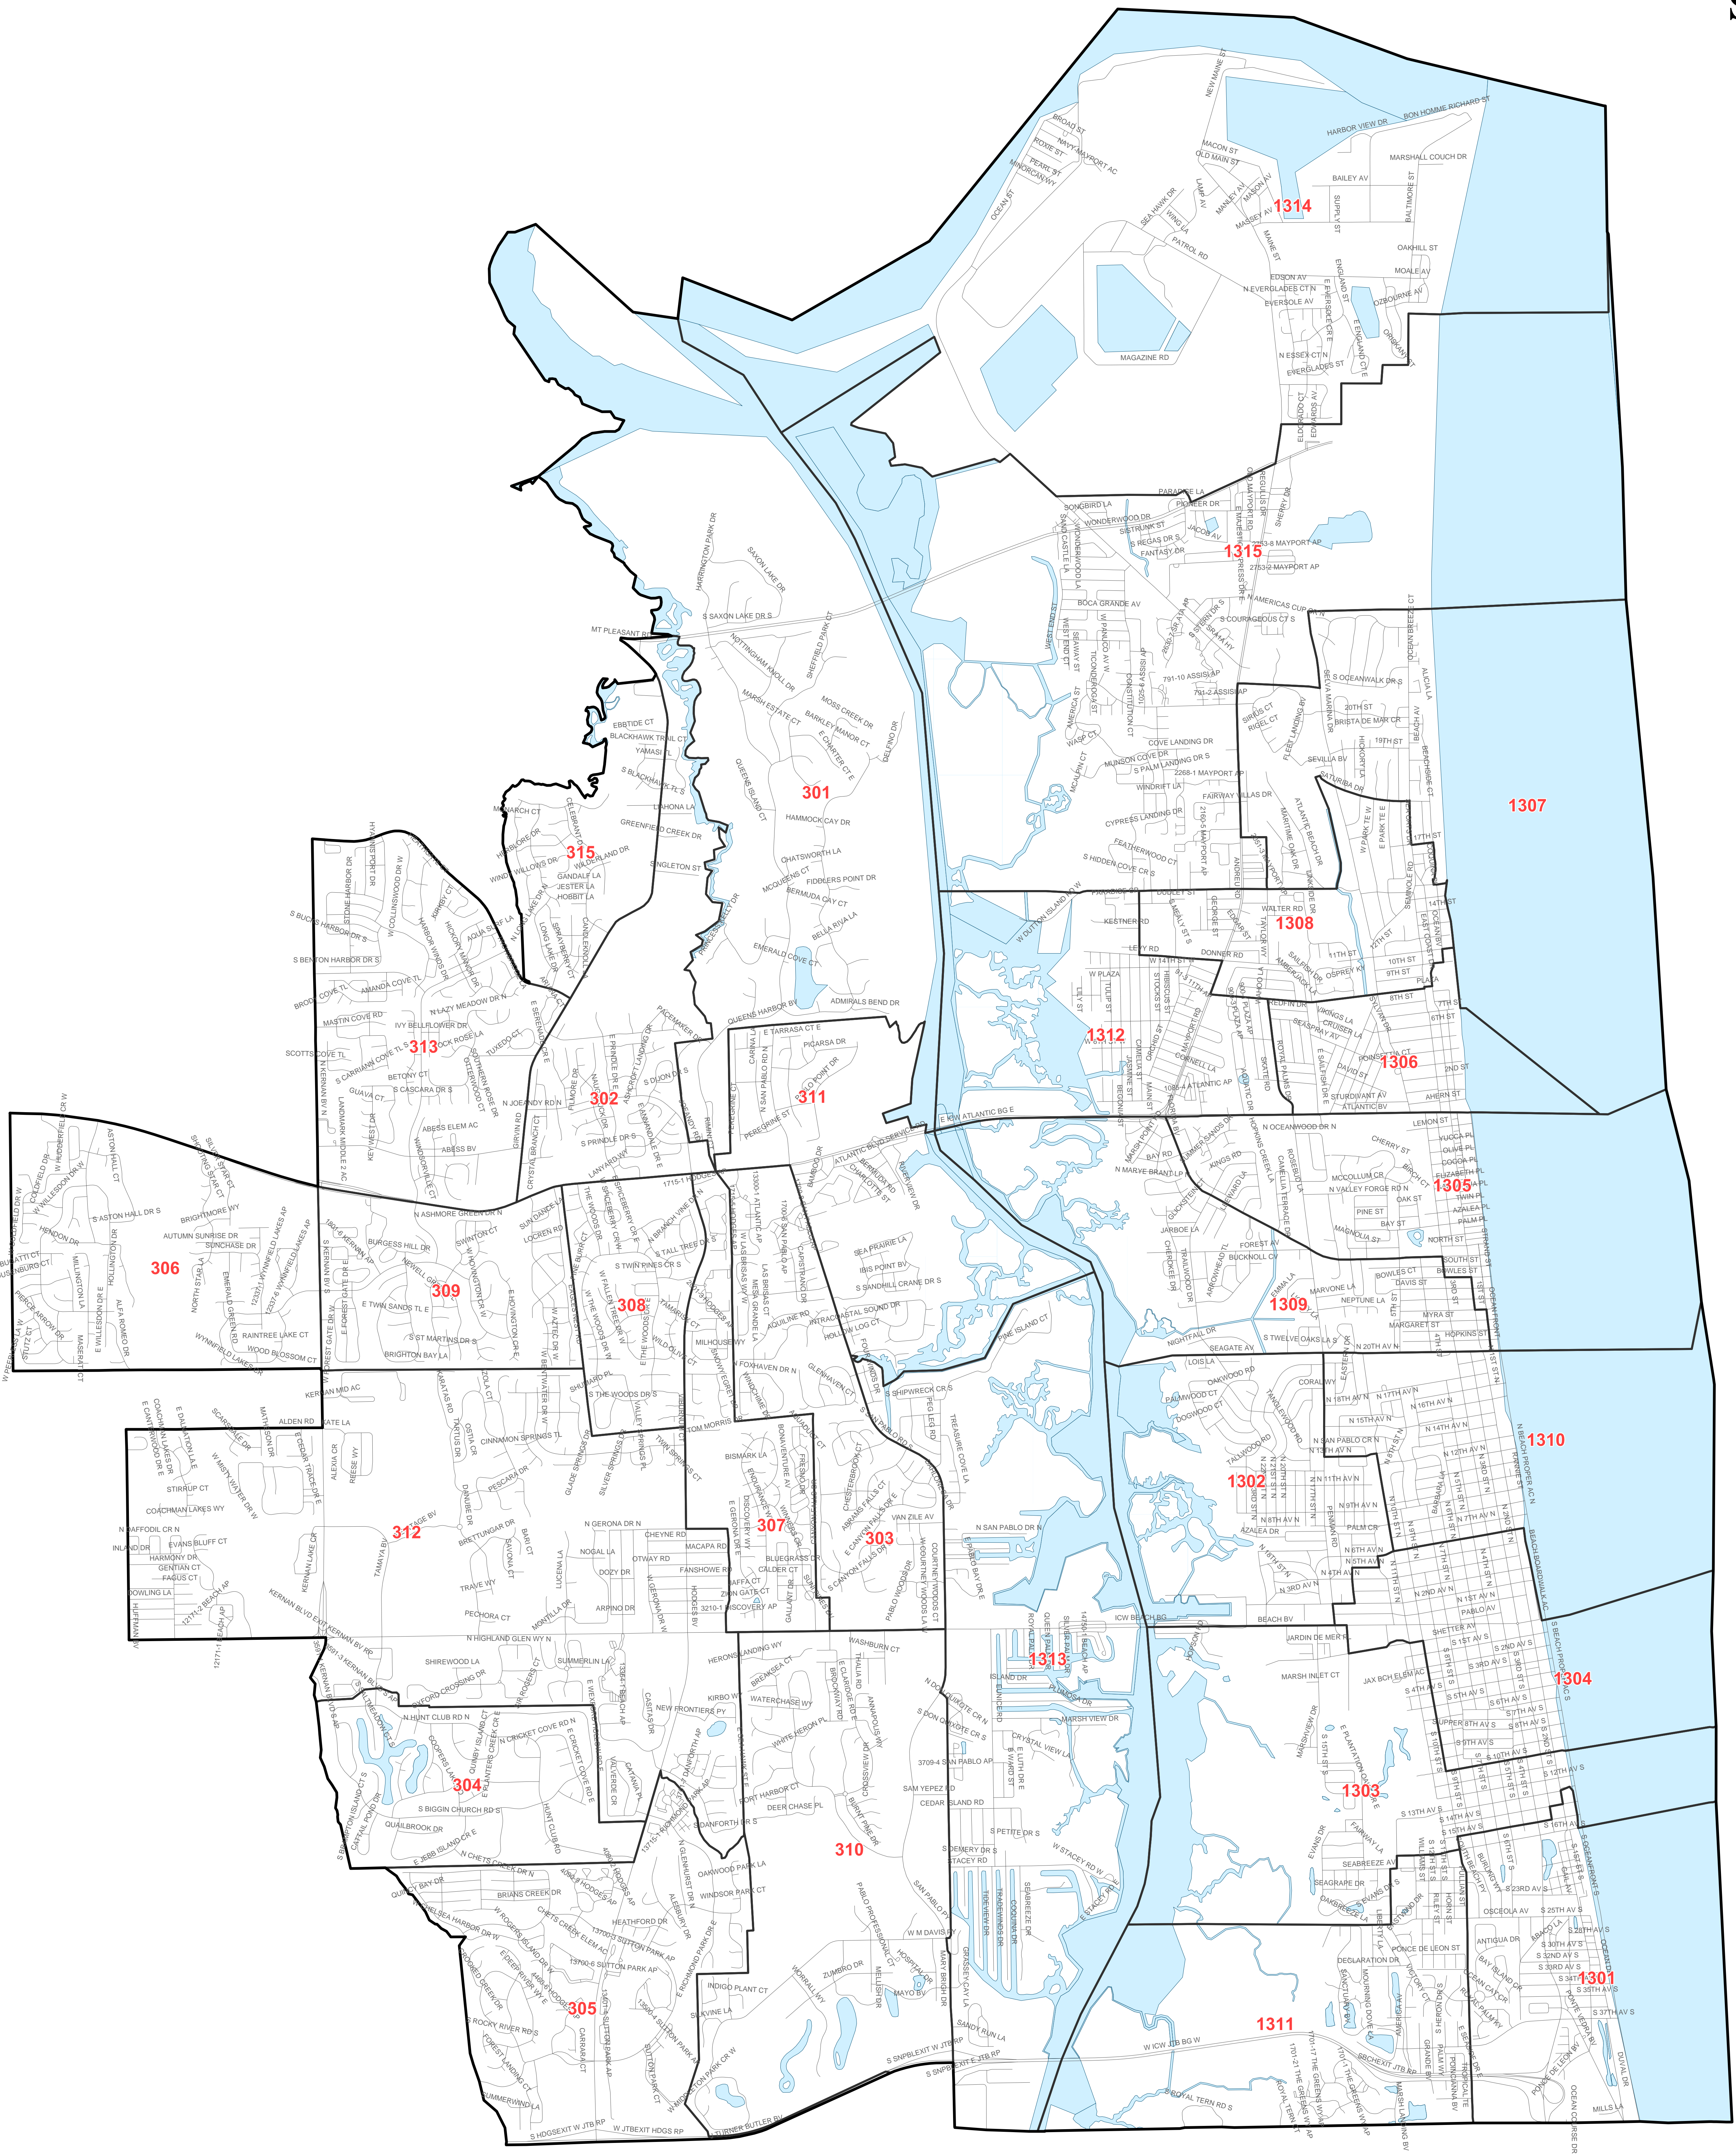

Duval County Supervisor of Elections School Board District 2