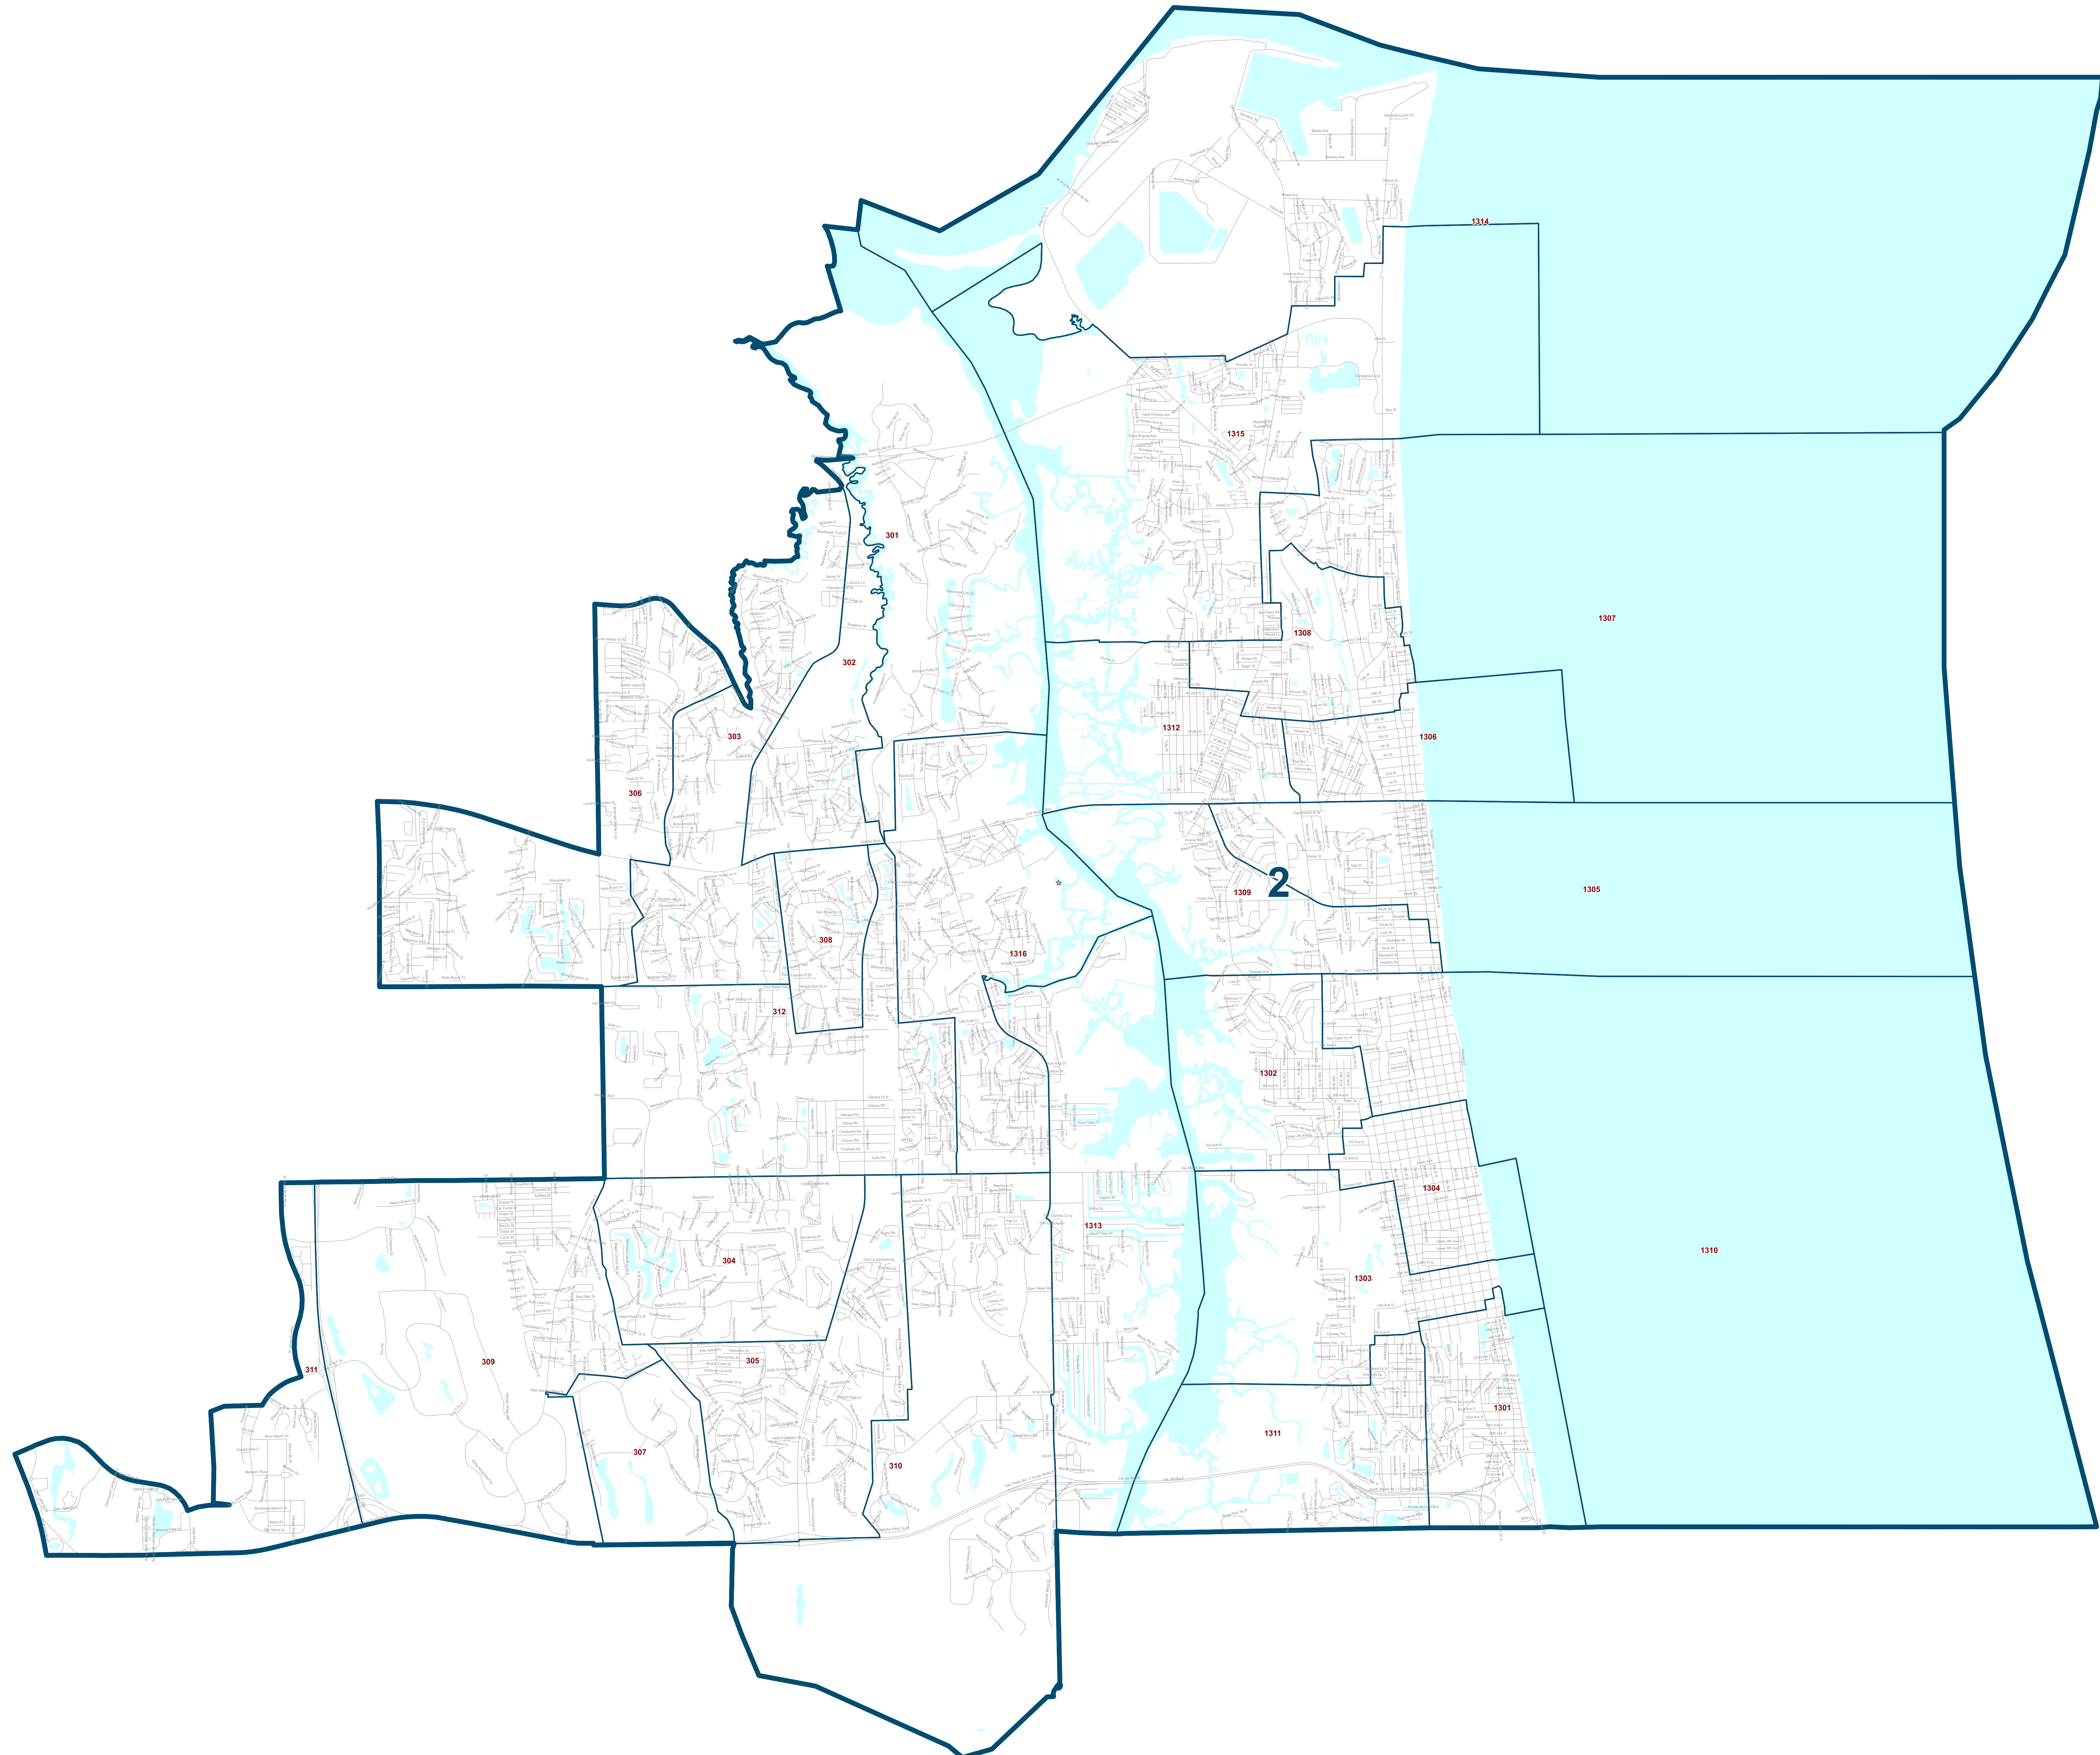

Duval County Supervisor of Elections

School Board District Two