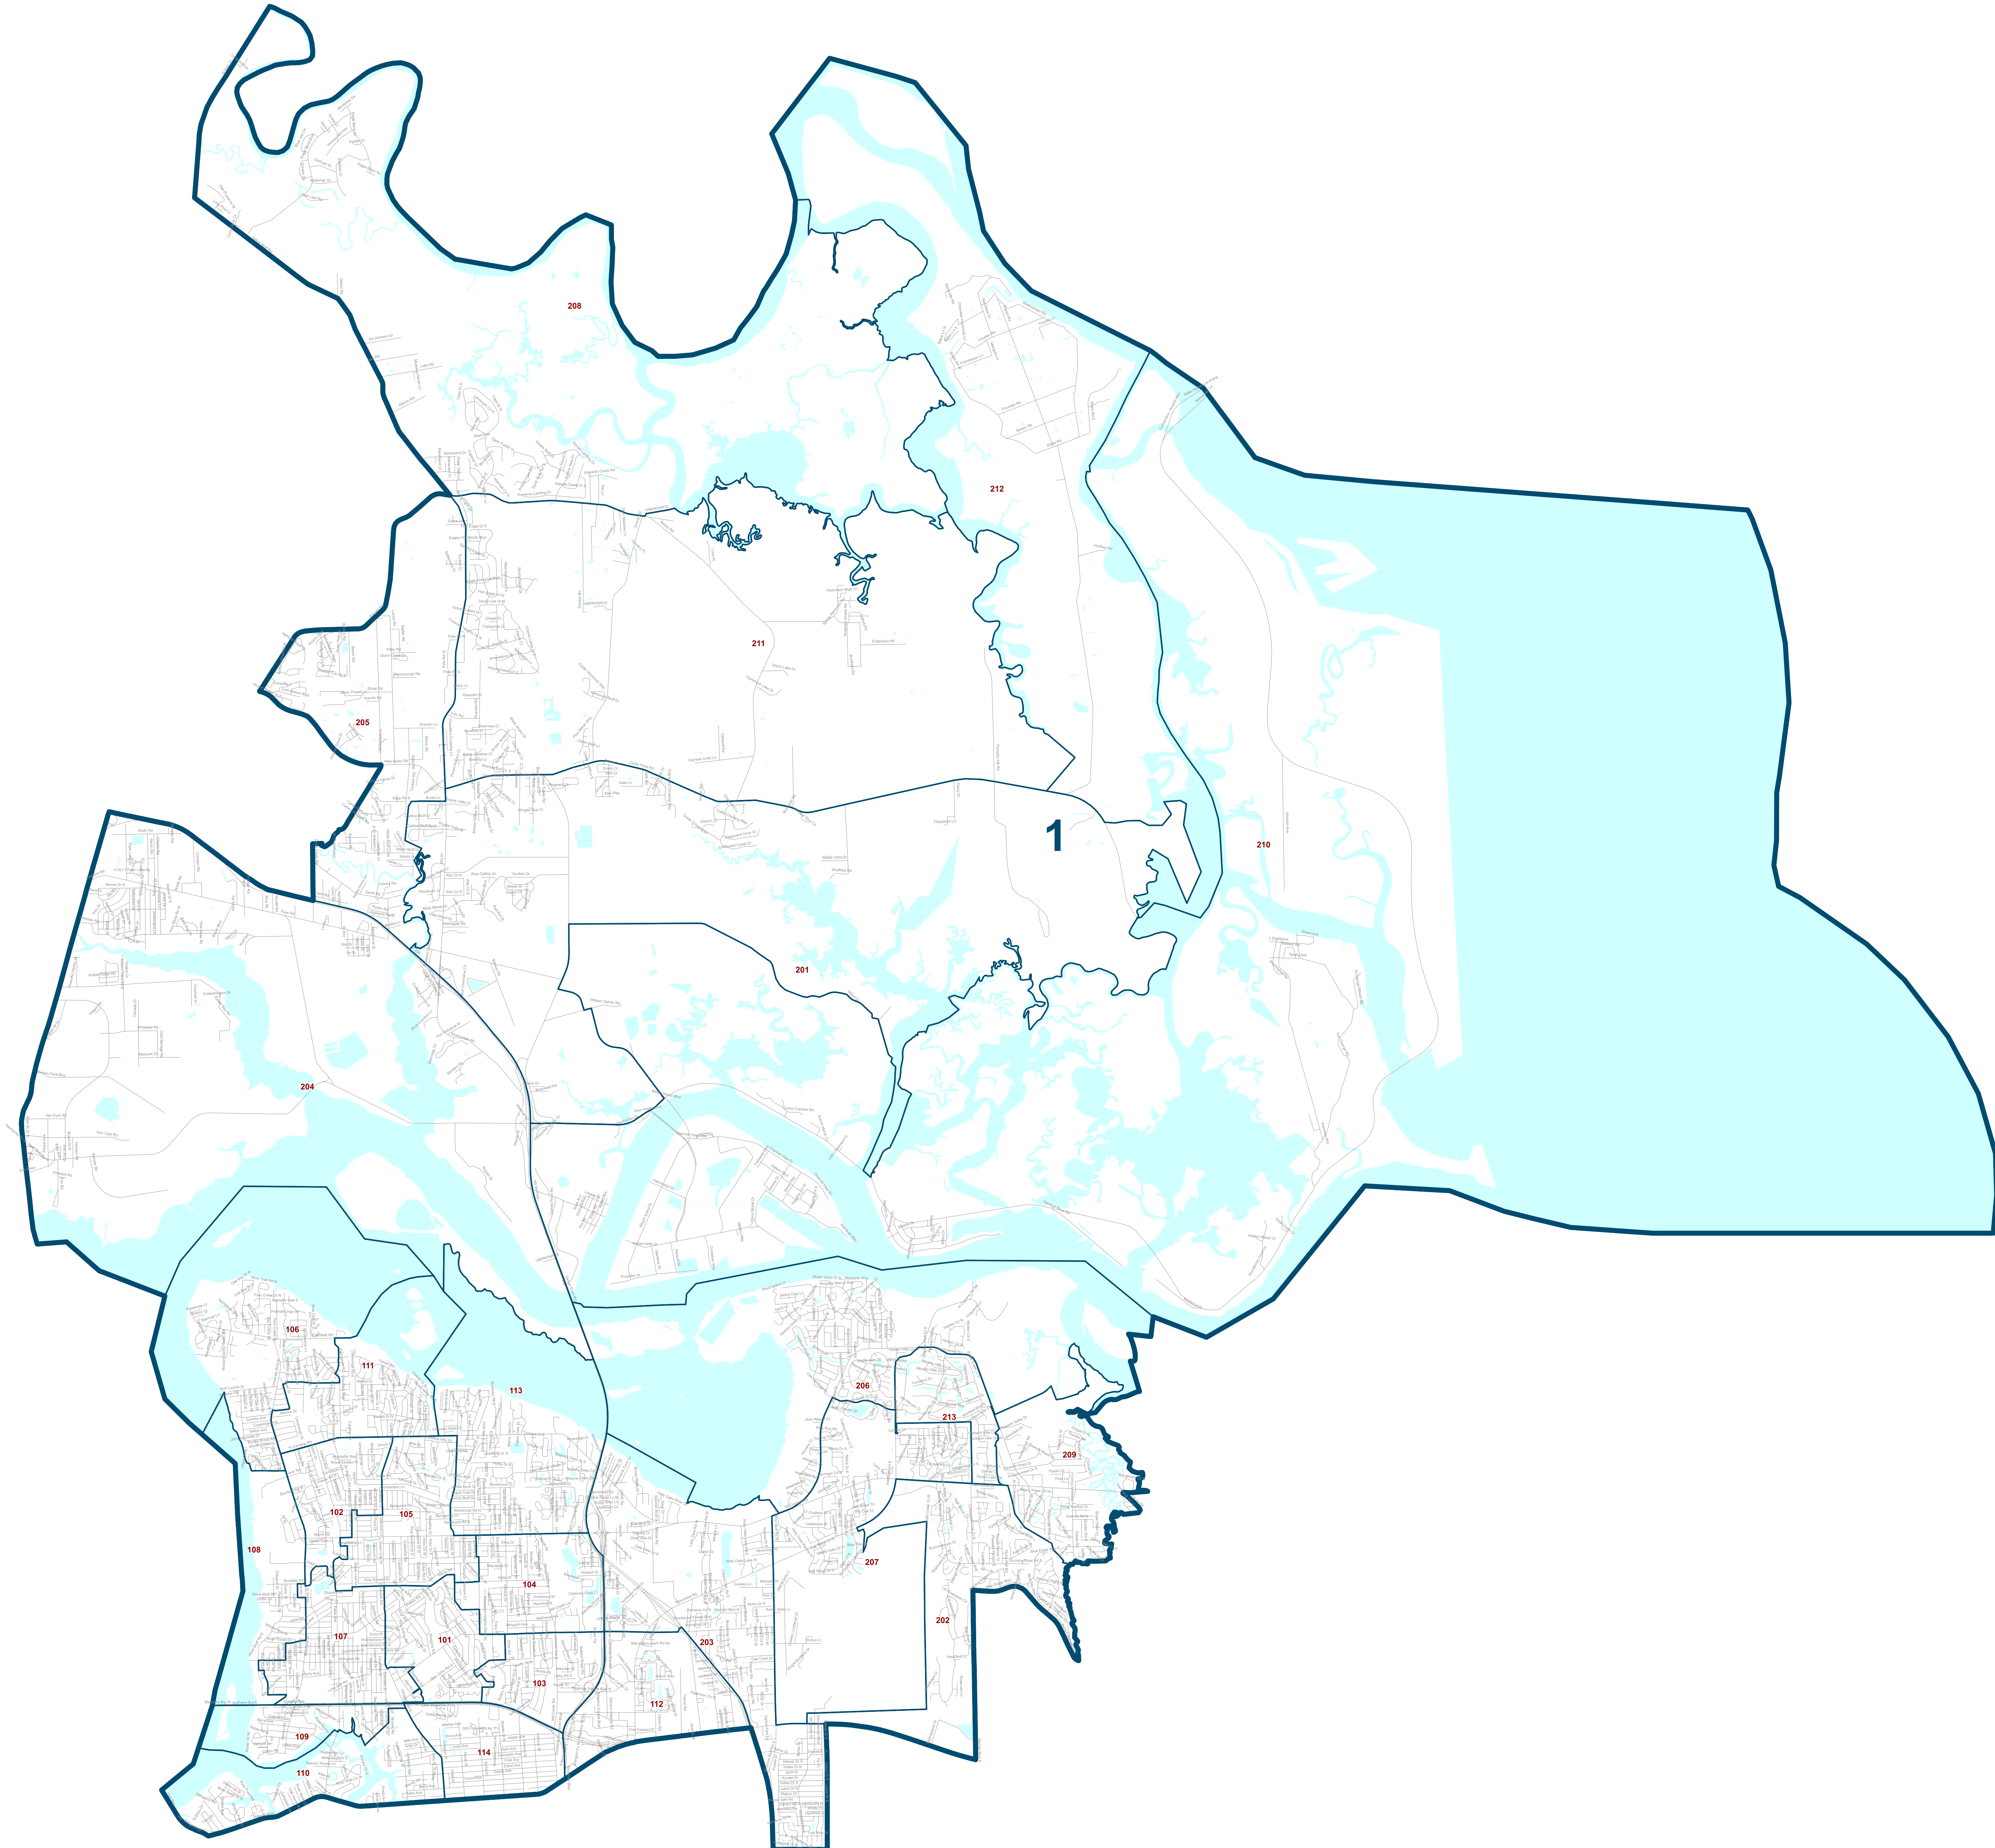

Duval County Supervisor of Elections School Board District One