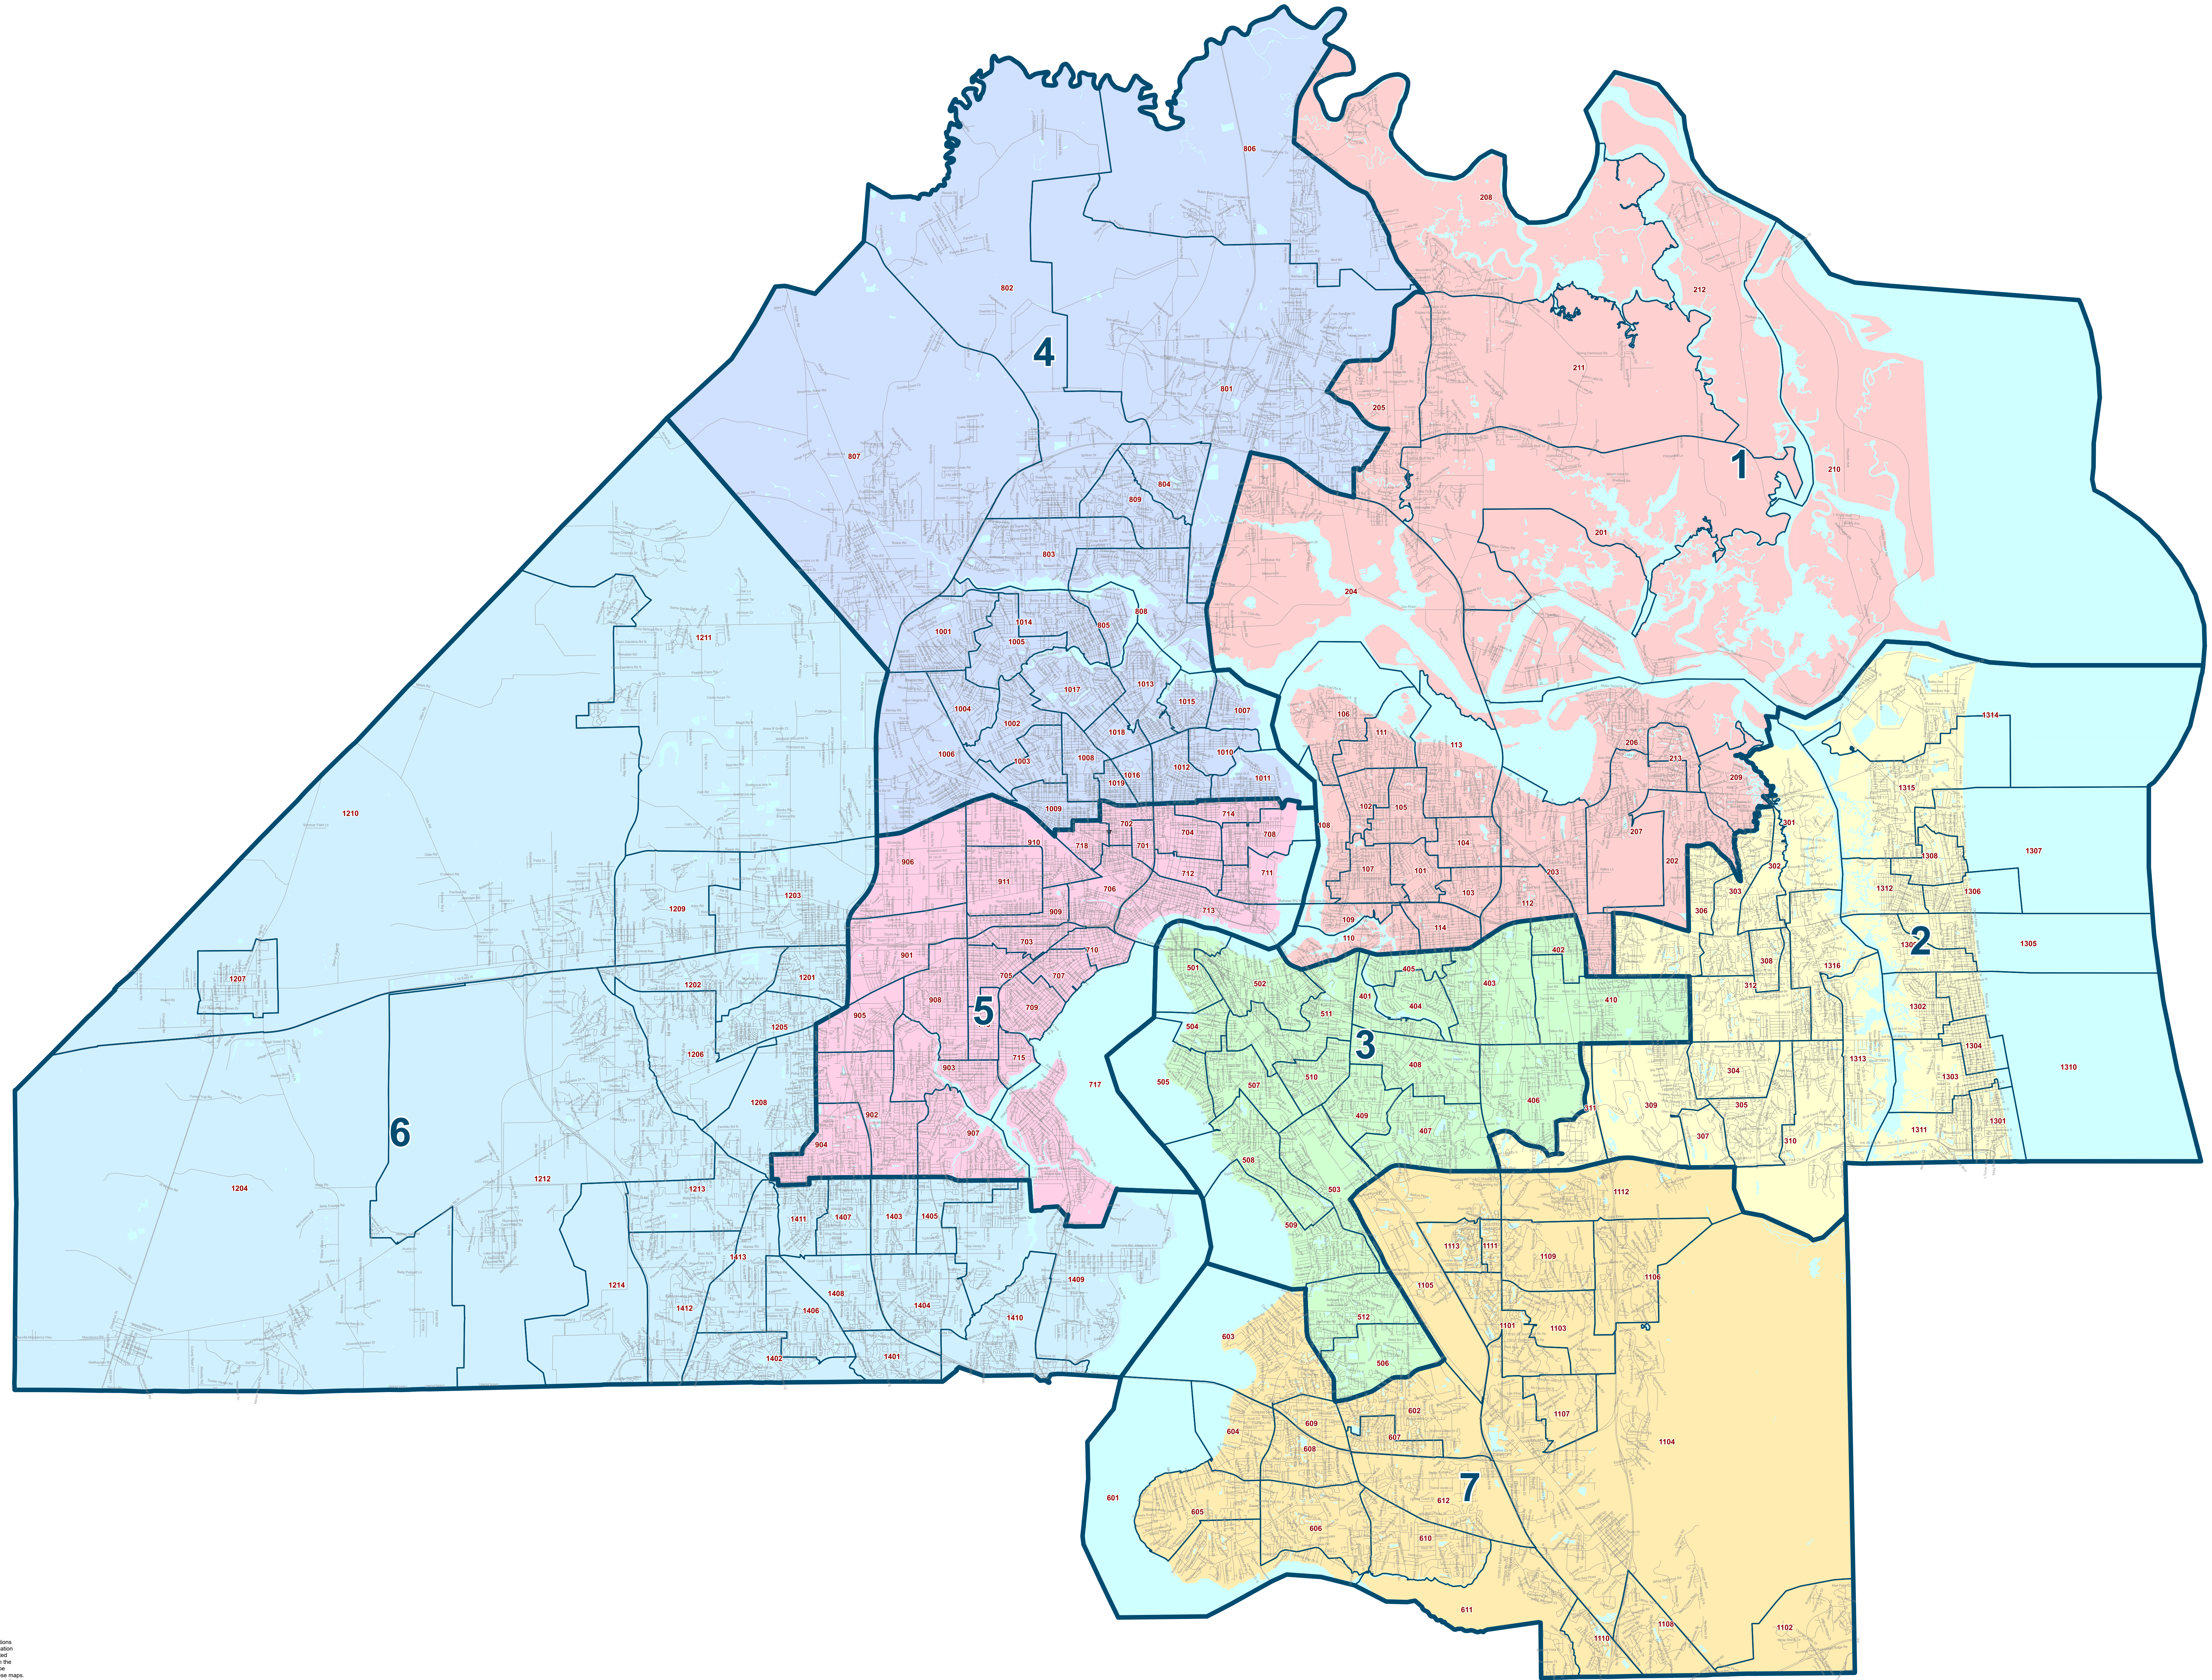

Duval County Supervisor of Elections School Board Districts with Precincts