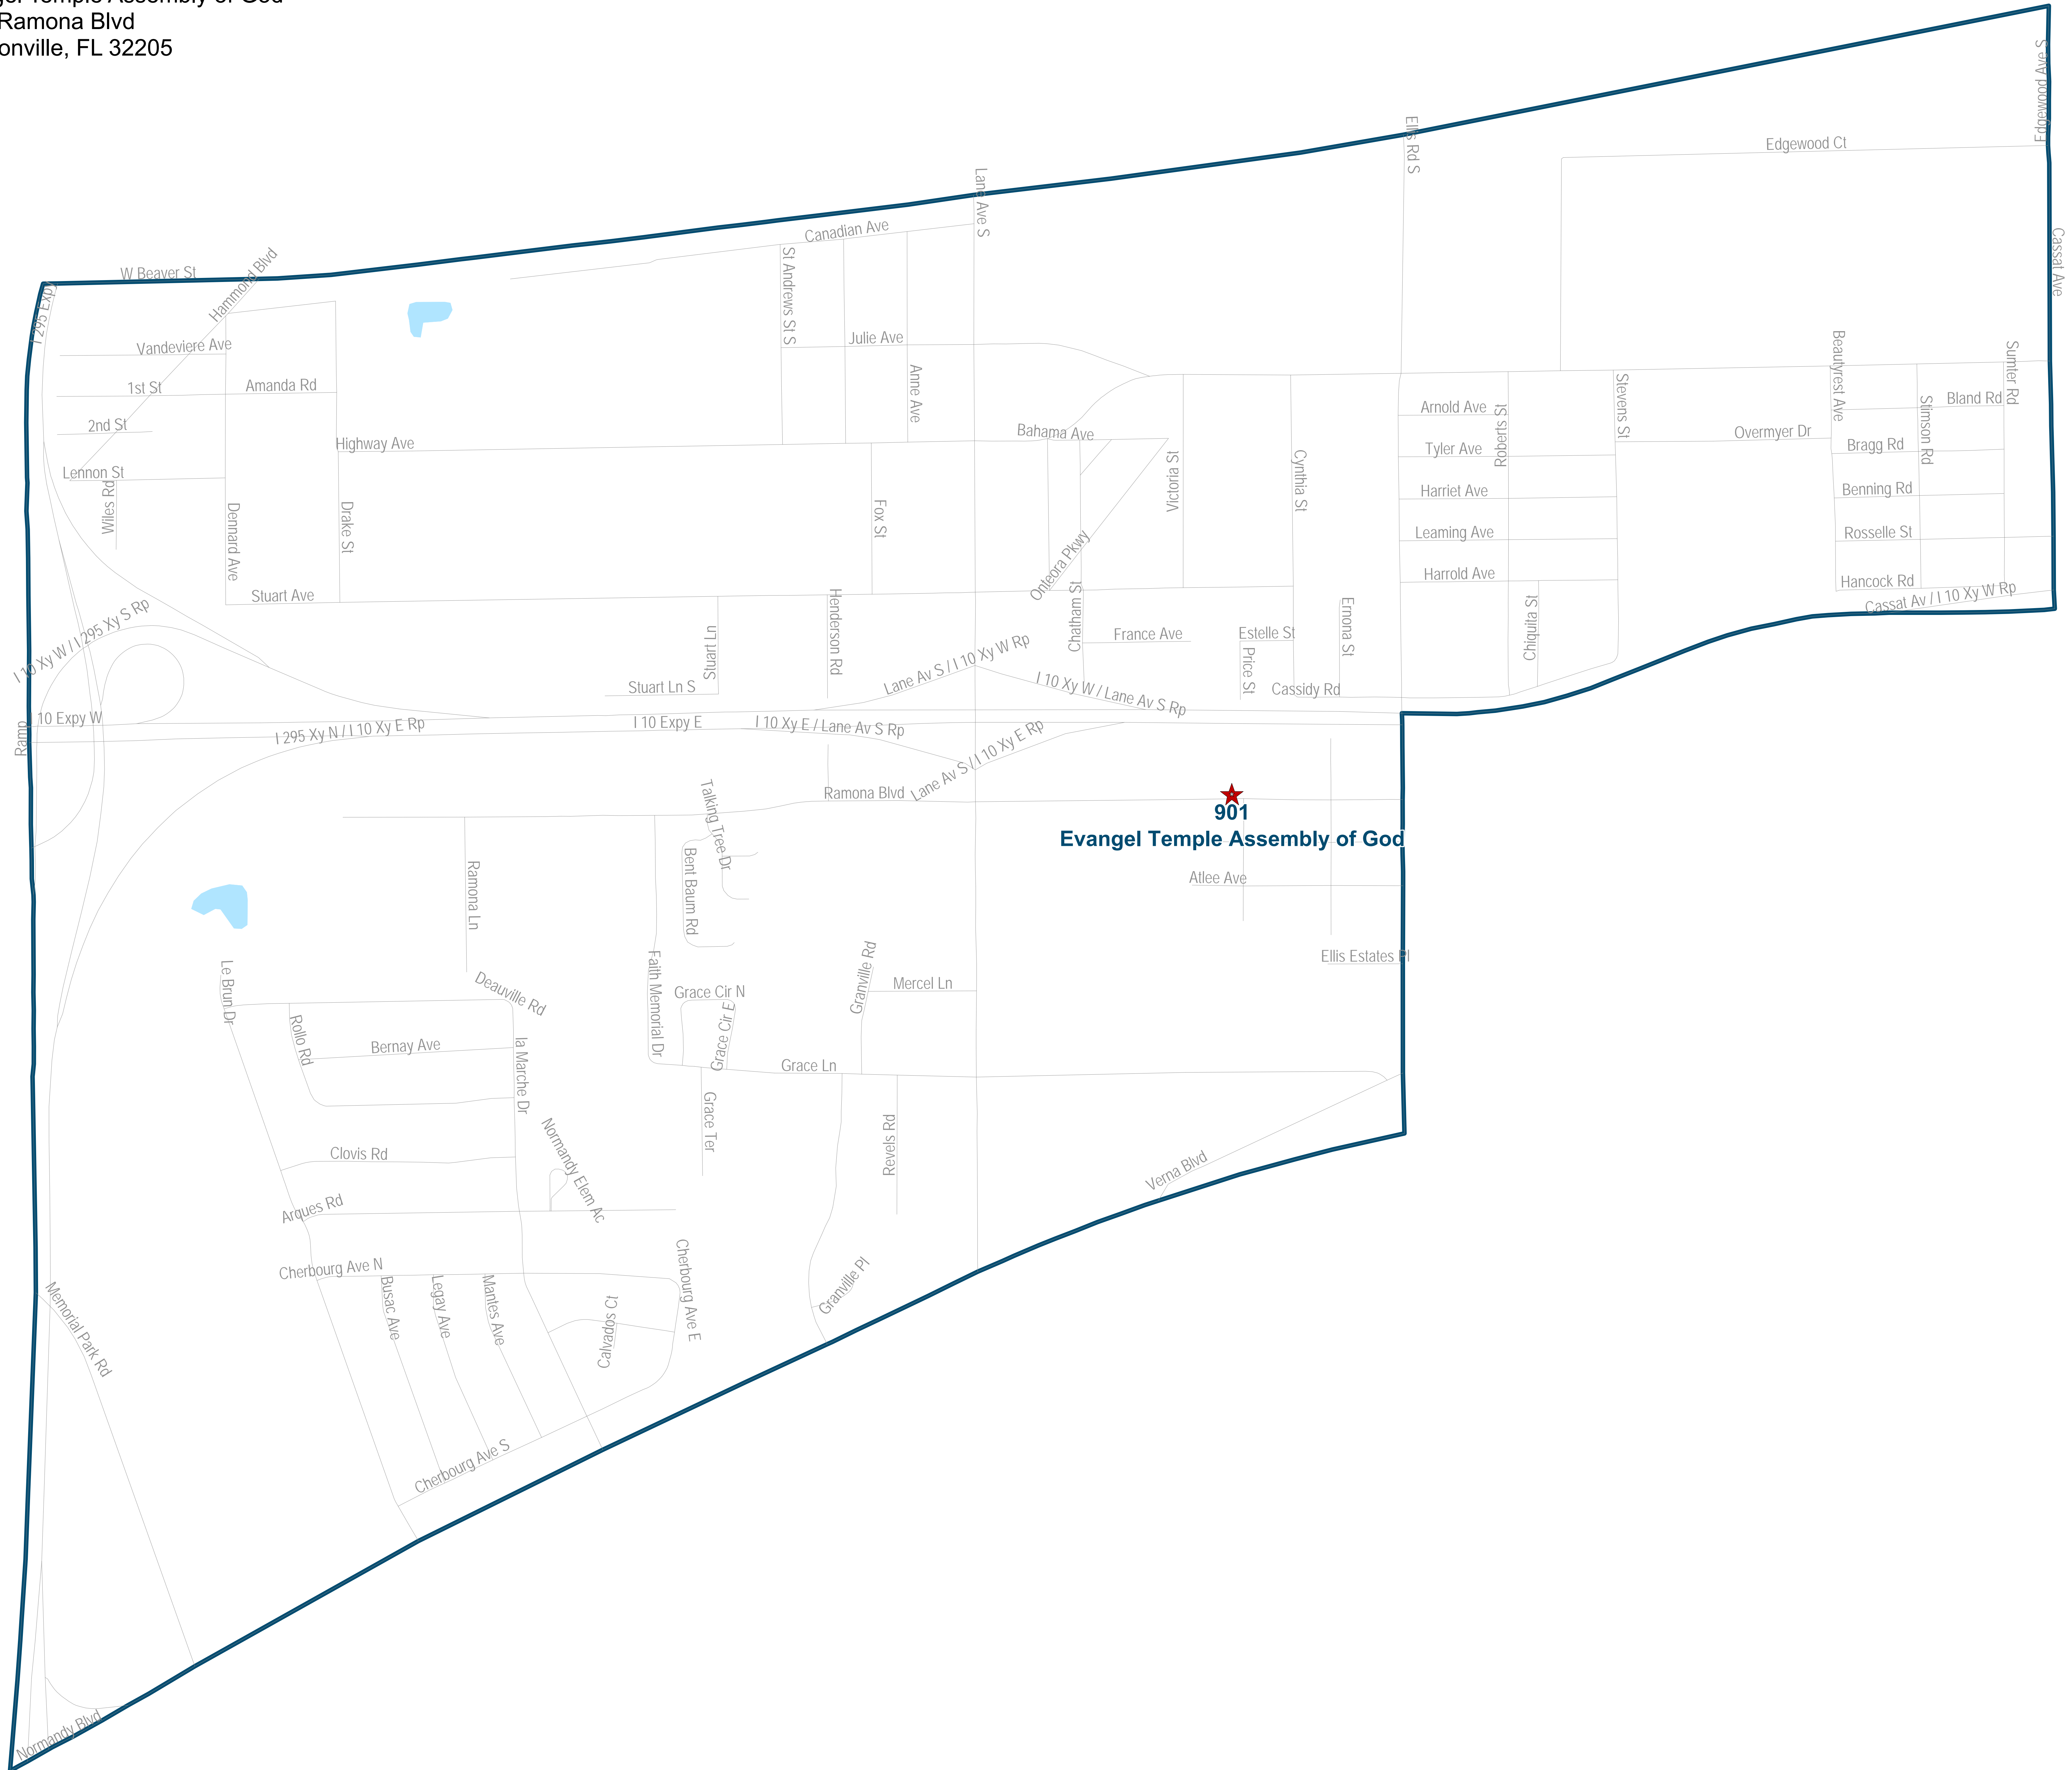

Duval County Supervisor of Elections Precinct 901

Evangel Temple Assembly of God
5755 Ramona Blvd
Jacksonville, FL 32205

901
Evangel Temple Assembly of God