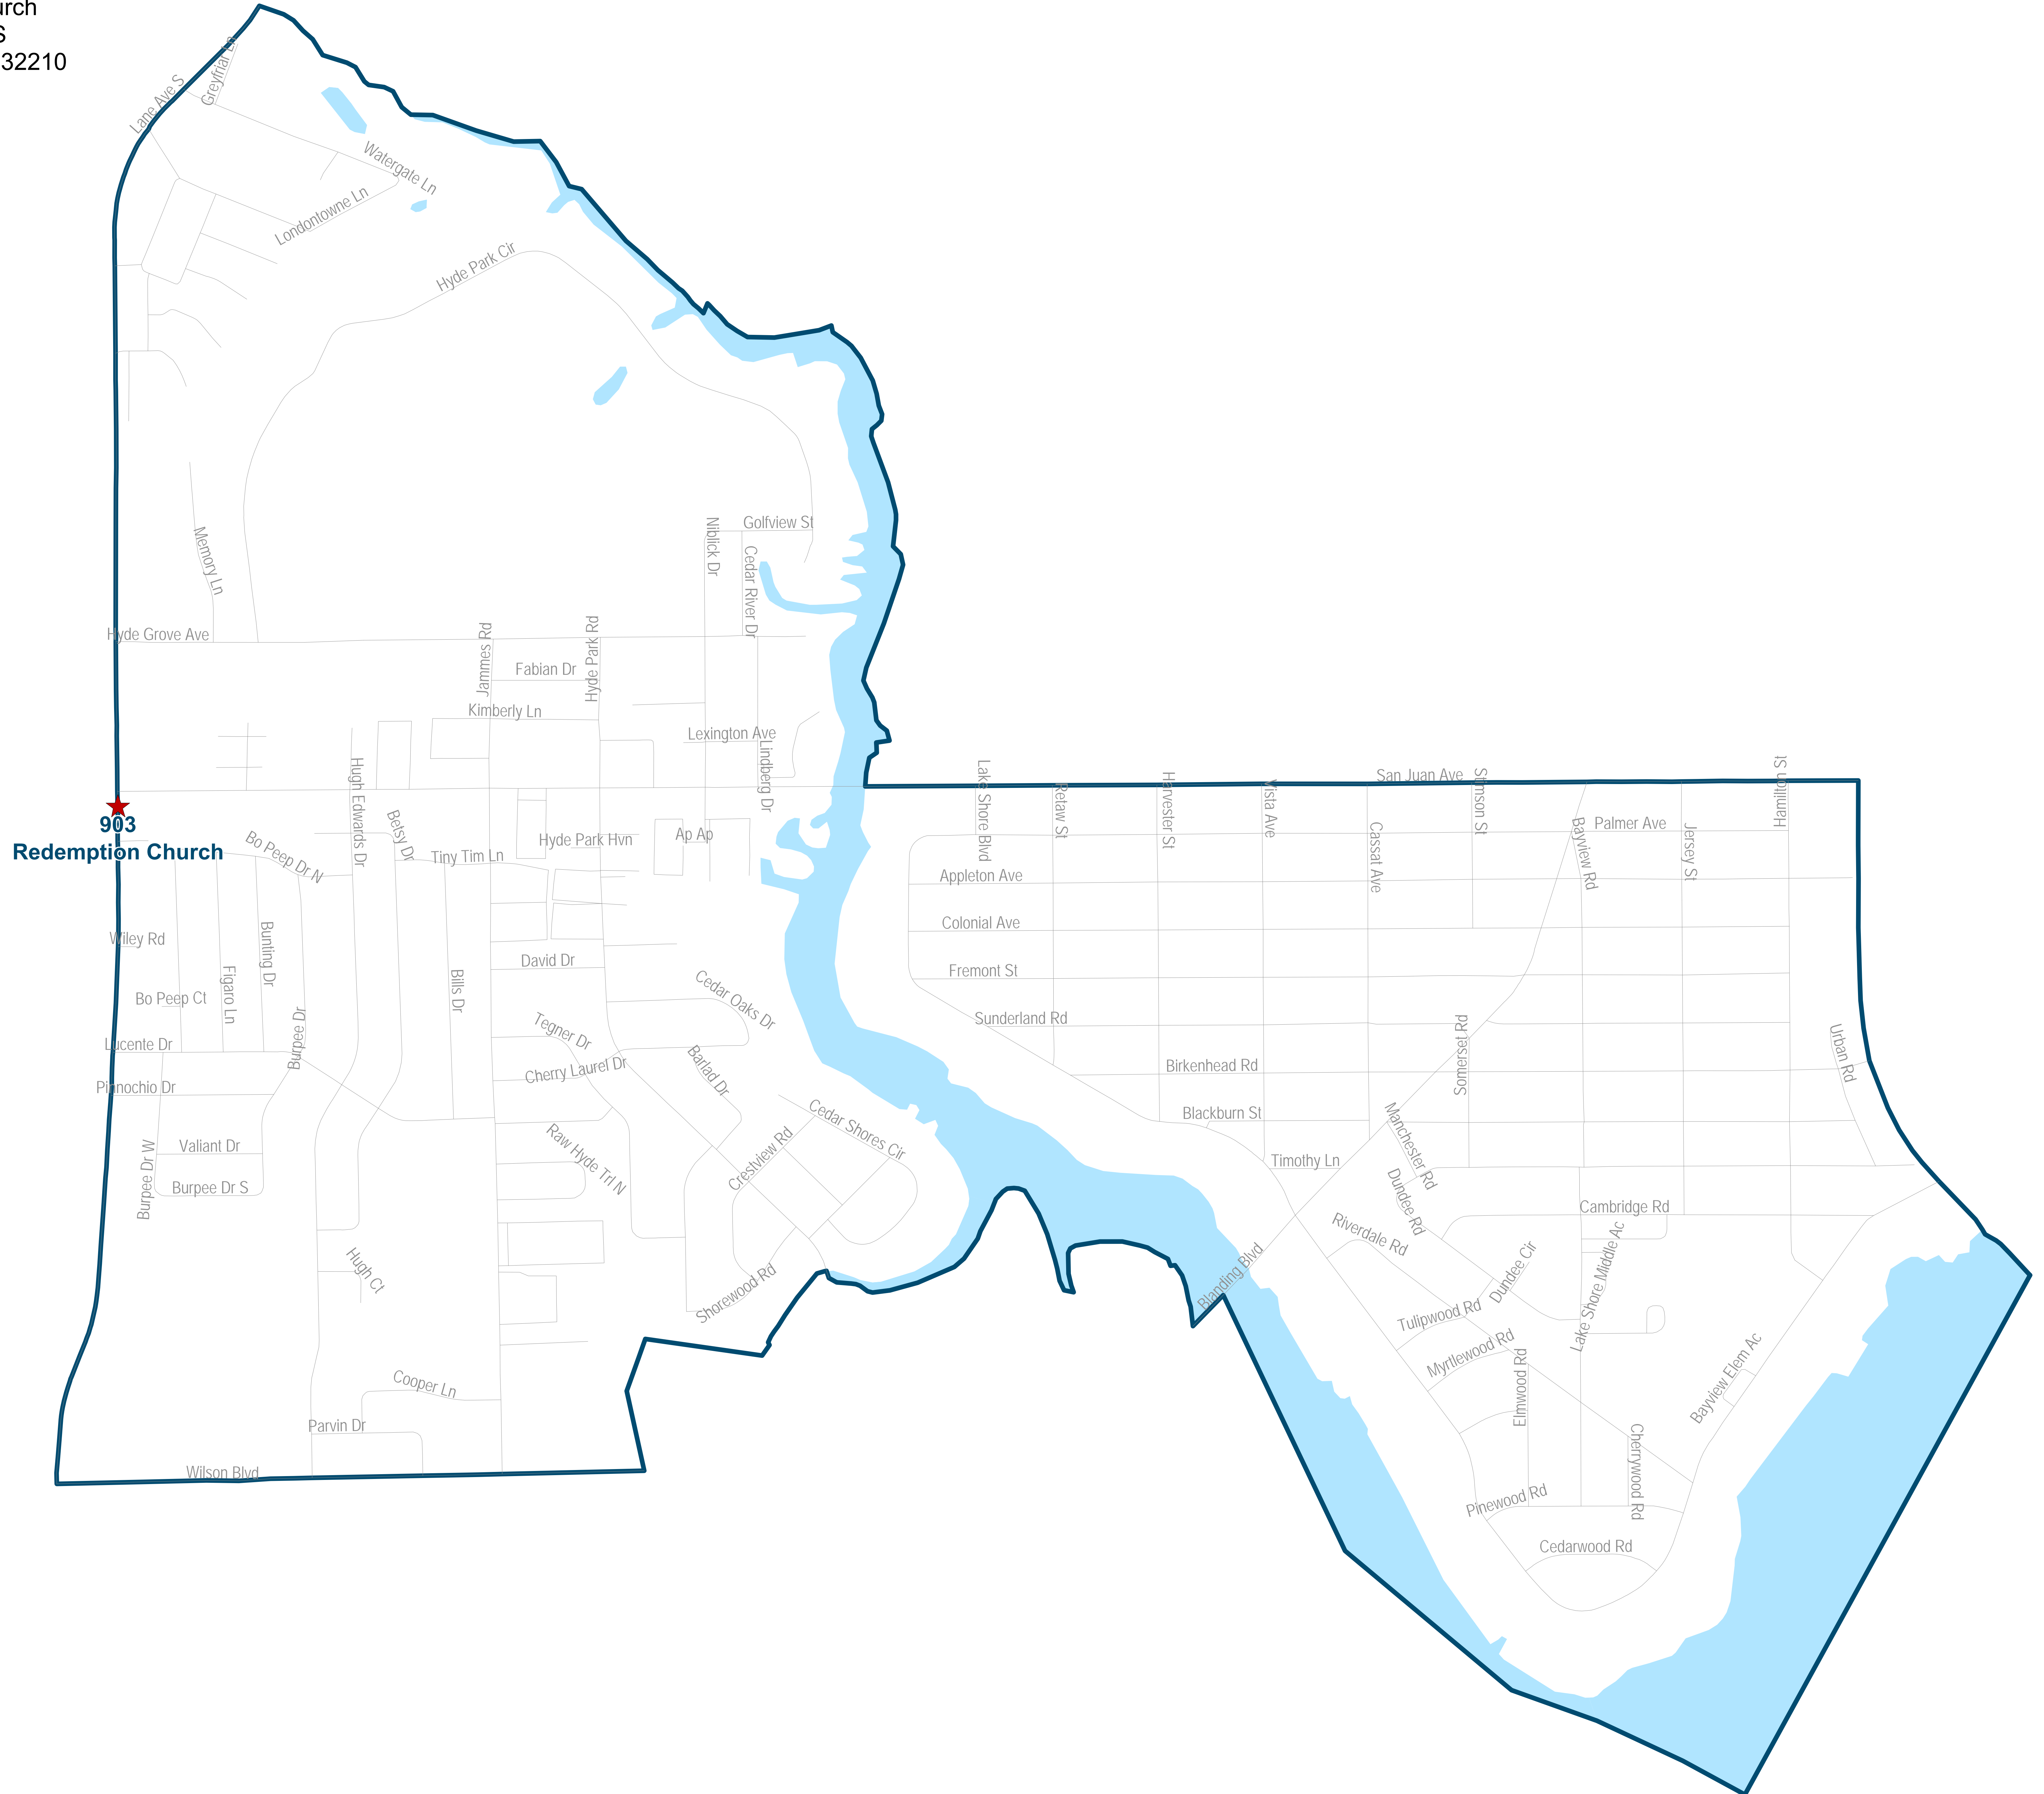

Duval County Supervisor of Elections Precinct 903

Redemption Church
2000 Lane Ave S
Jacksonville, FL 32210

Map created on 01/23 by AMT