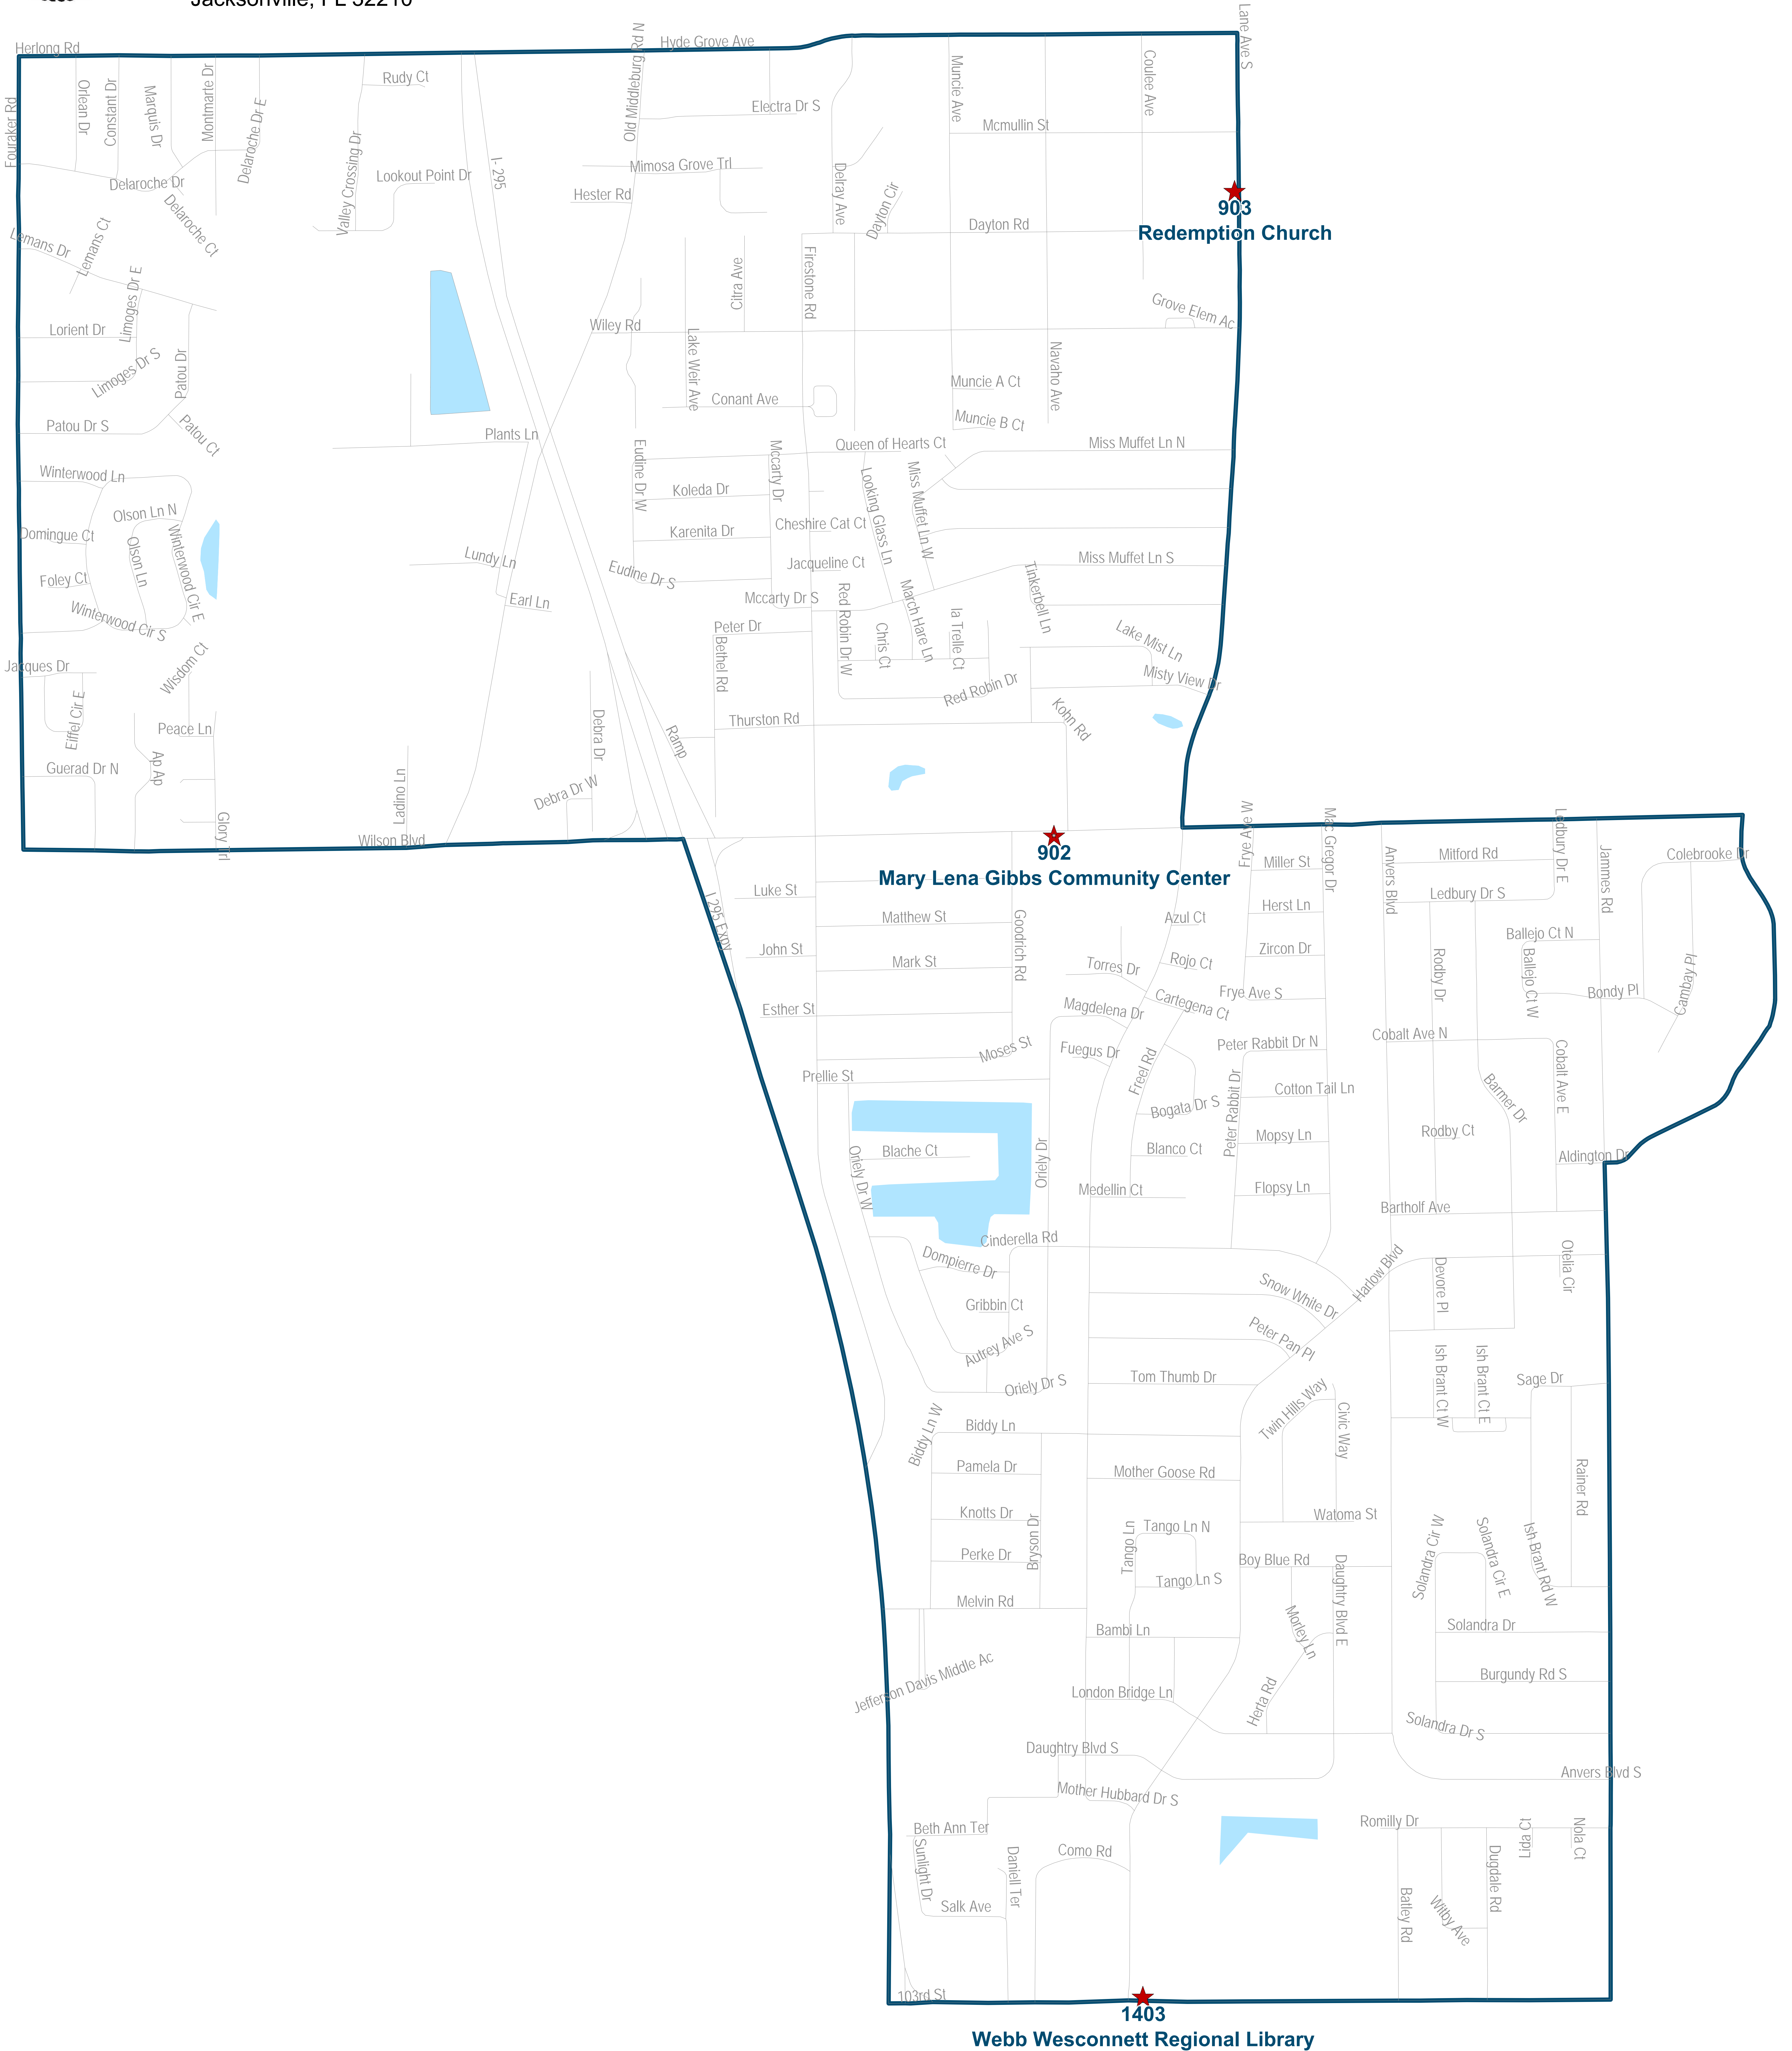

Duval County Supervisor of Elections Precinct 902

Mary Lena Gibbs Community Center
6974 Wilson Blvd
Jacksonville, FL 32210