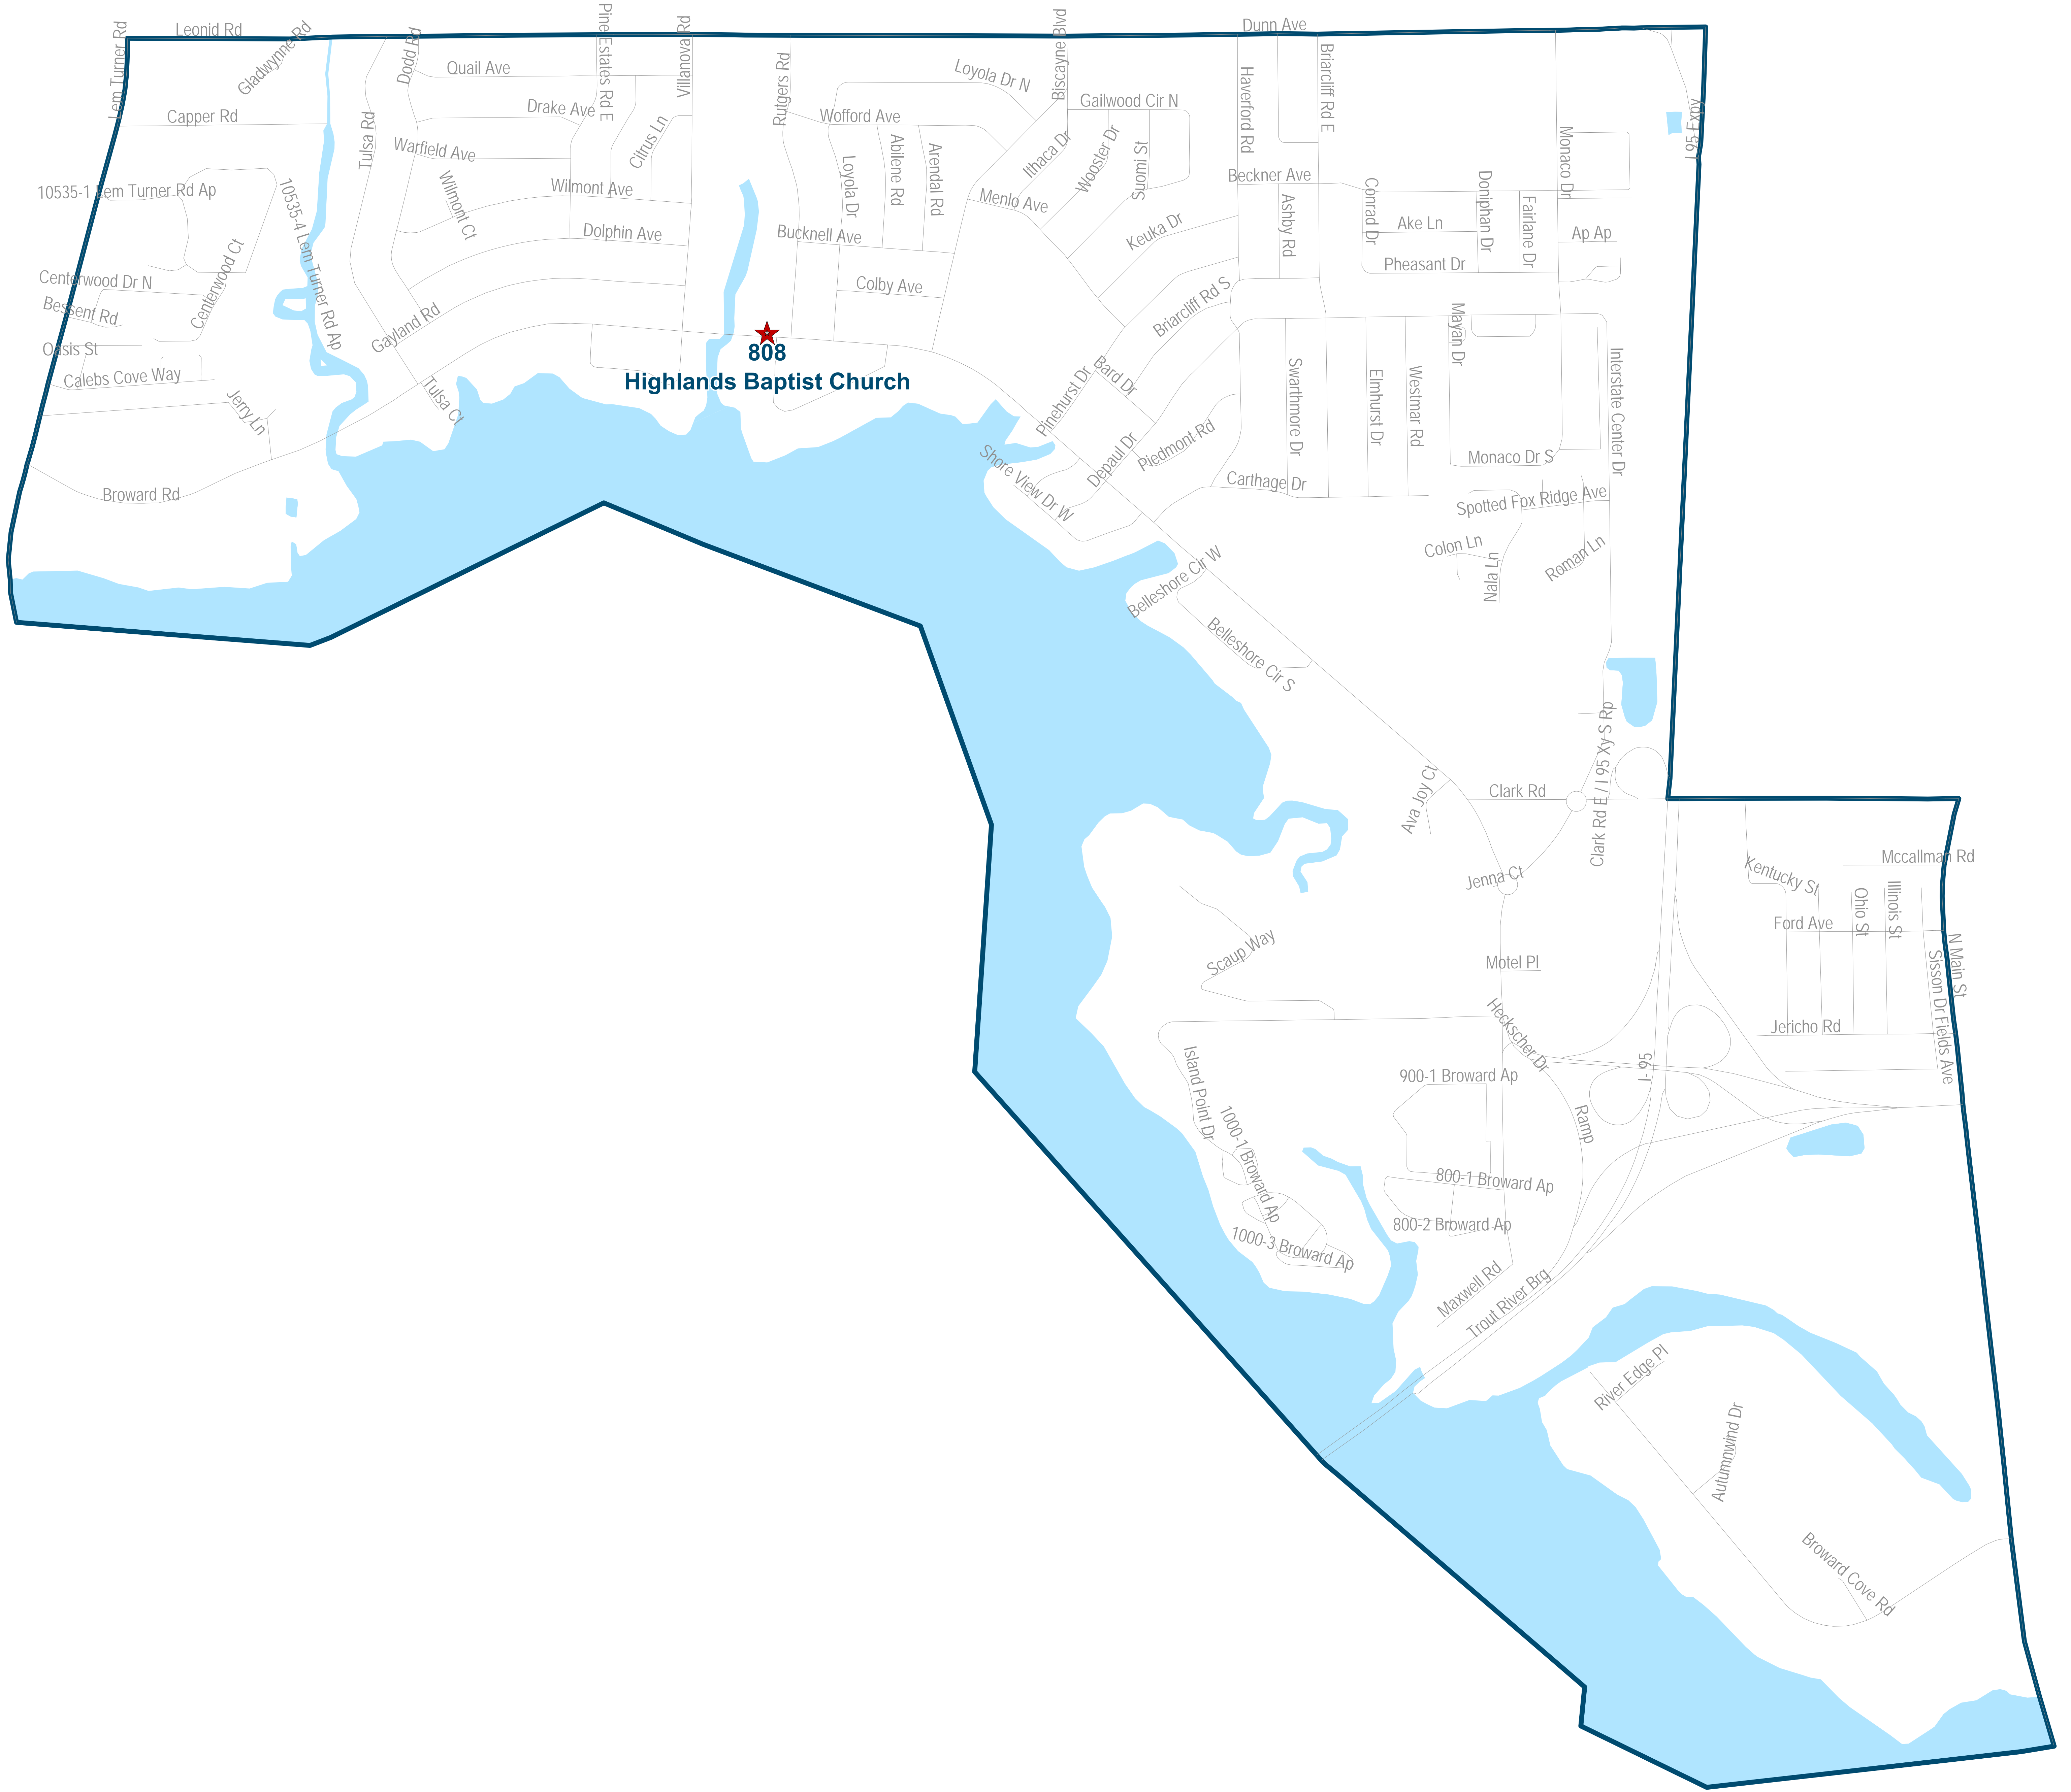

Duval County Supervisor of Elections Precinct 808

Highlands Baptist Church
2159 Broward Rd
Jacksonville, FL 32218