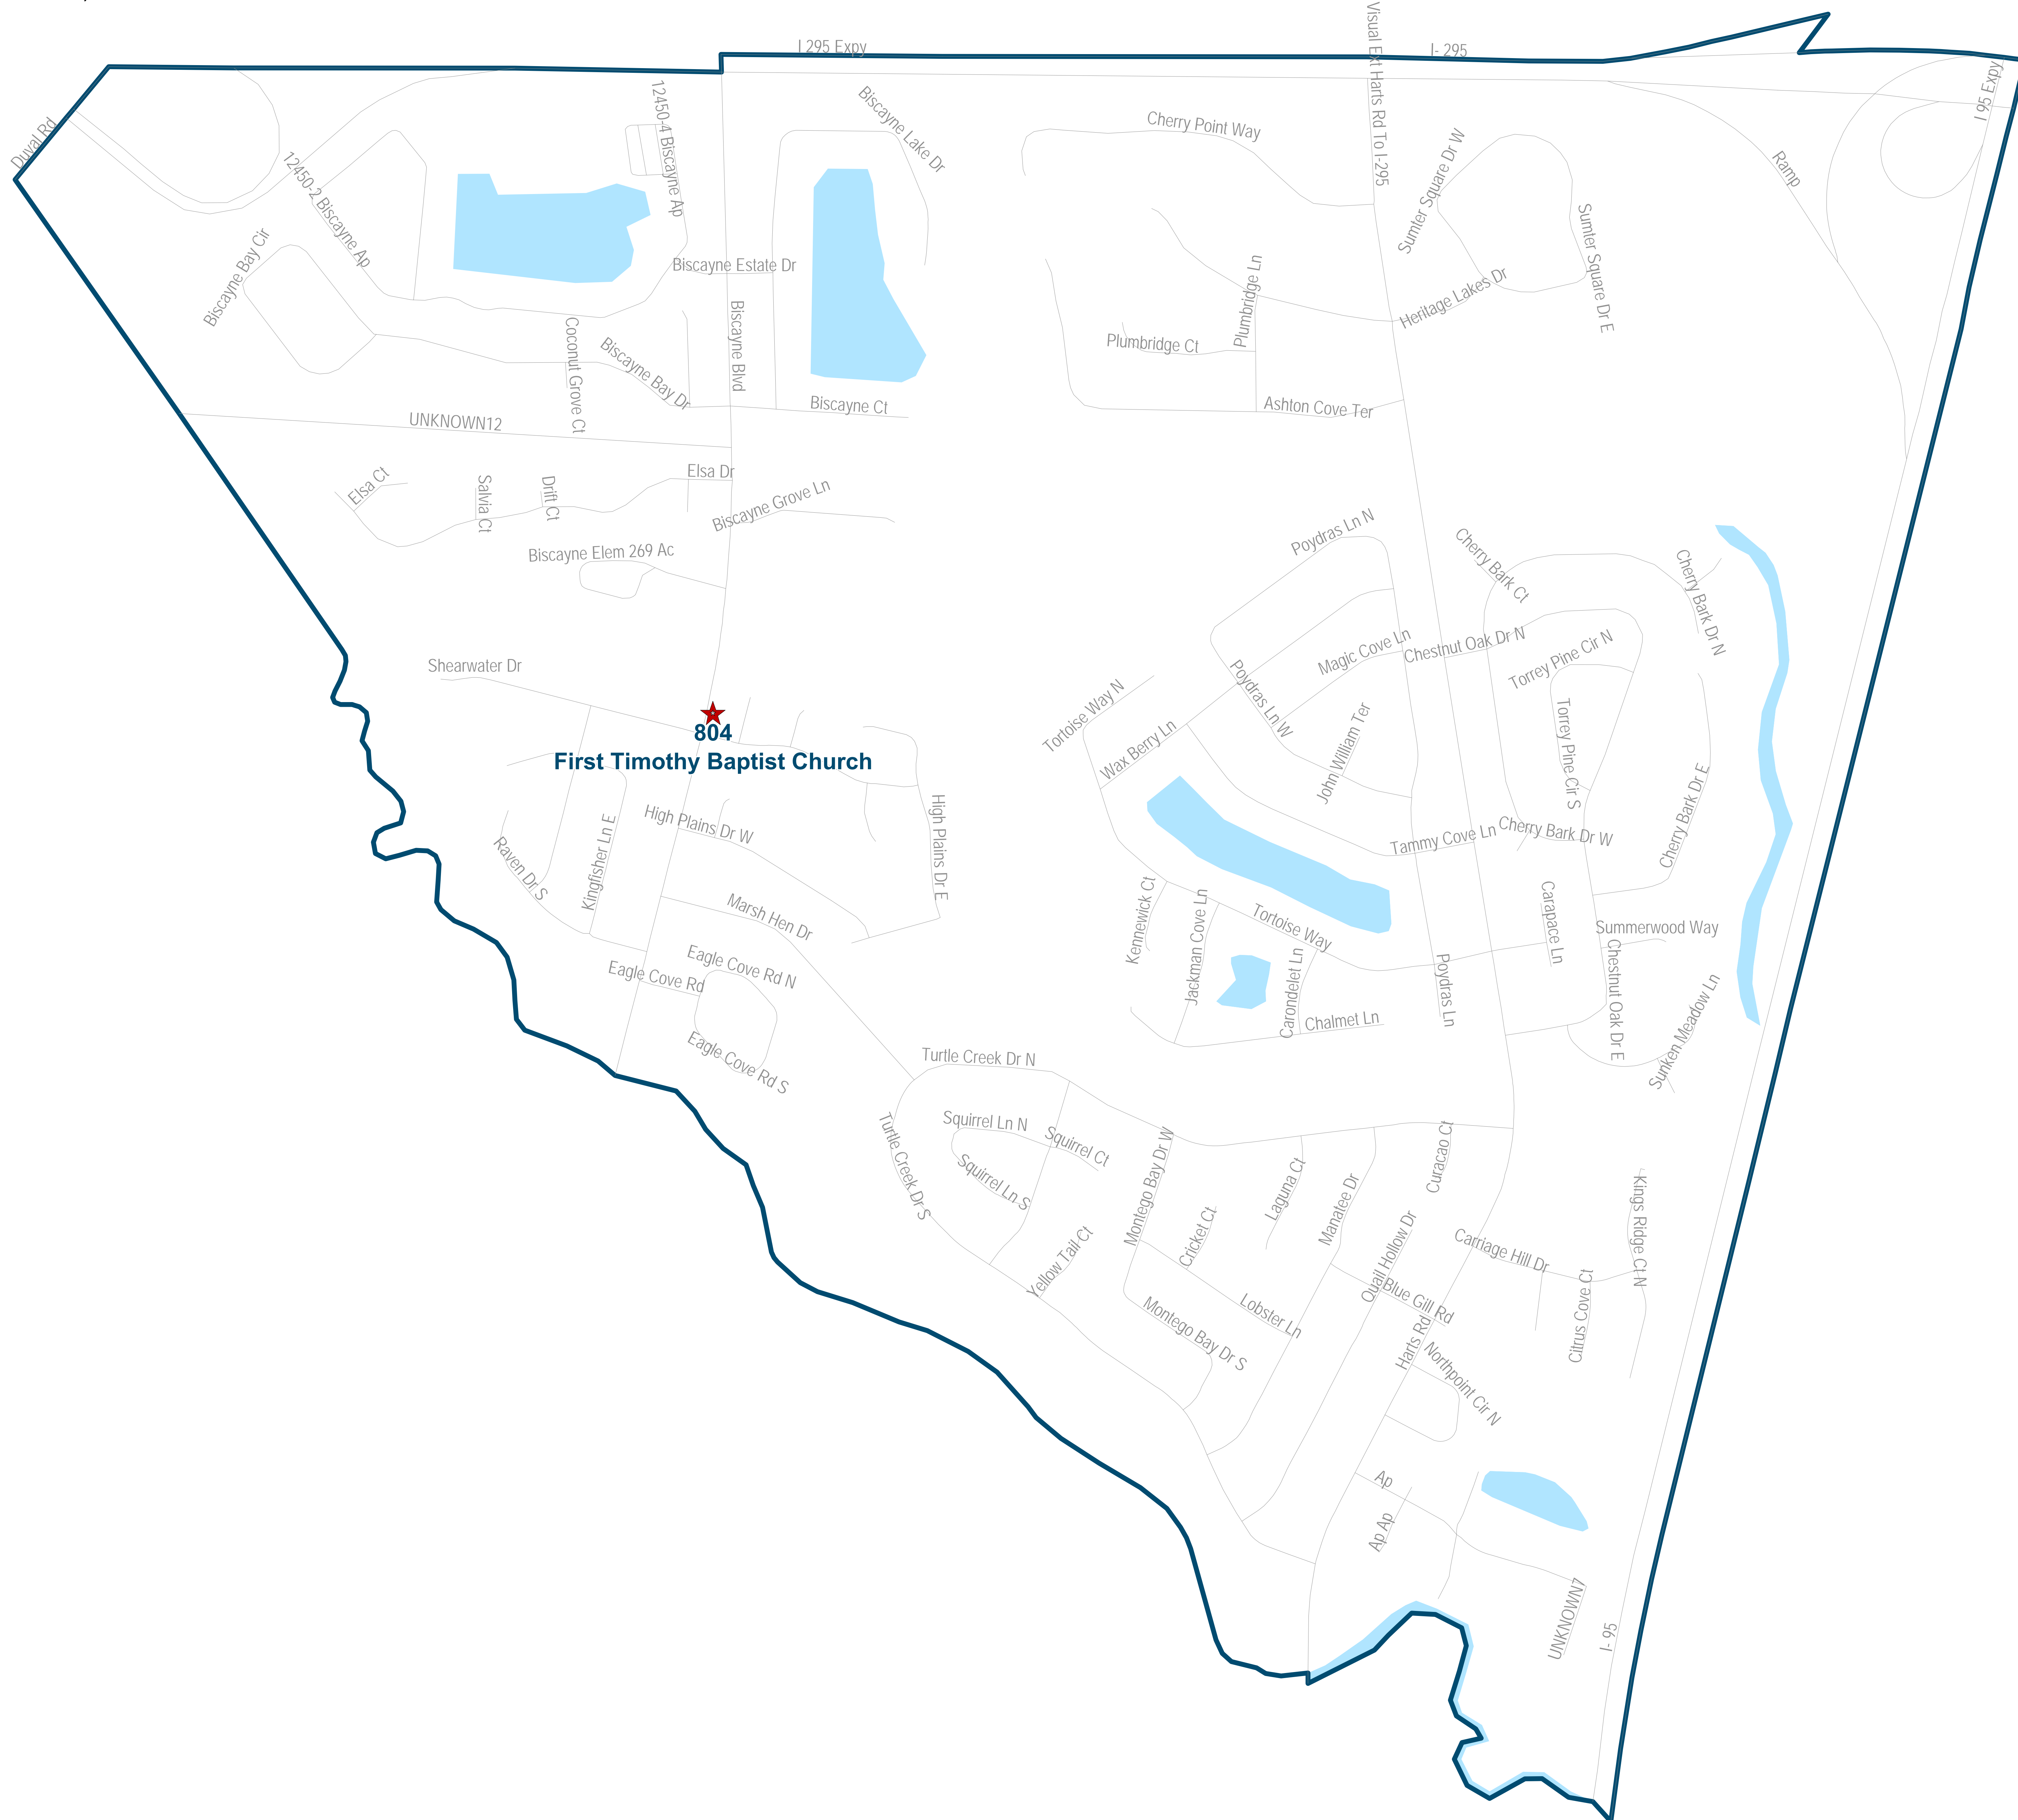

Duval County Supervisor of Elections Precinct 804

First Timothy Baptist Church
12103 Biscayne Blvd
Jacksonville, FL 32218