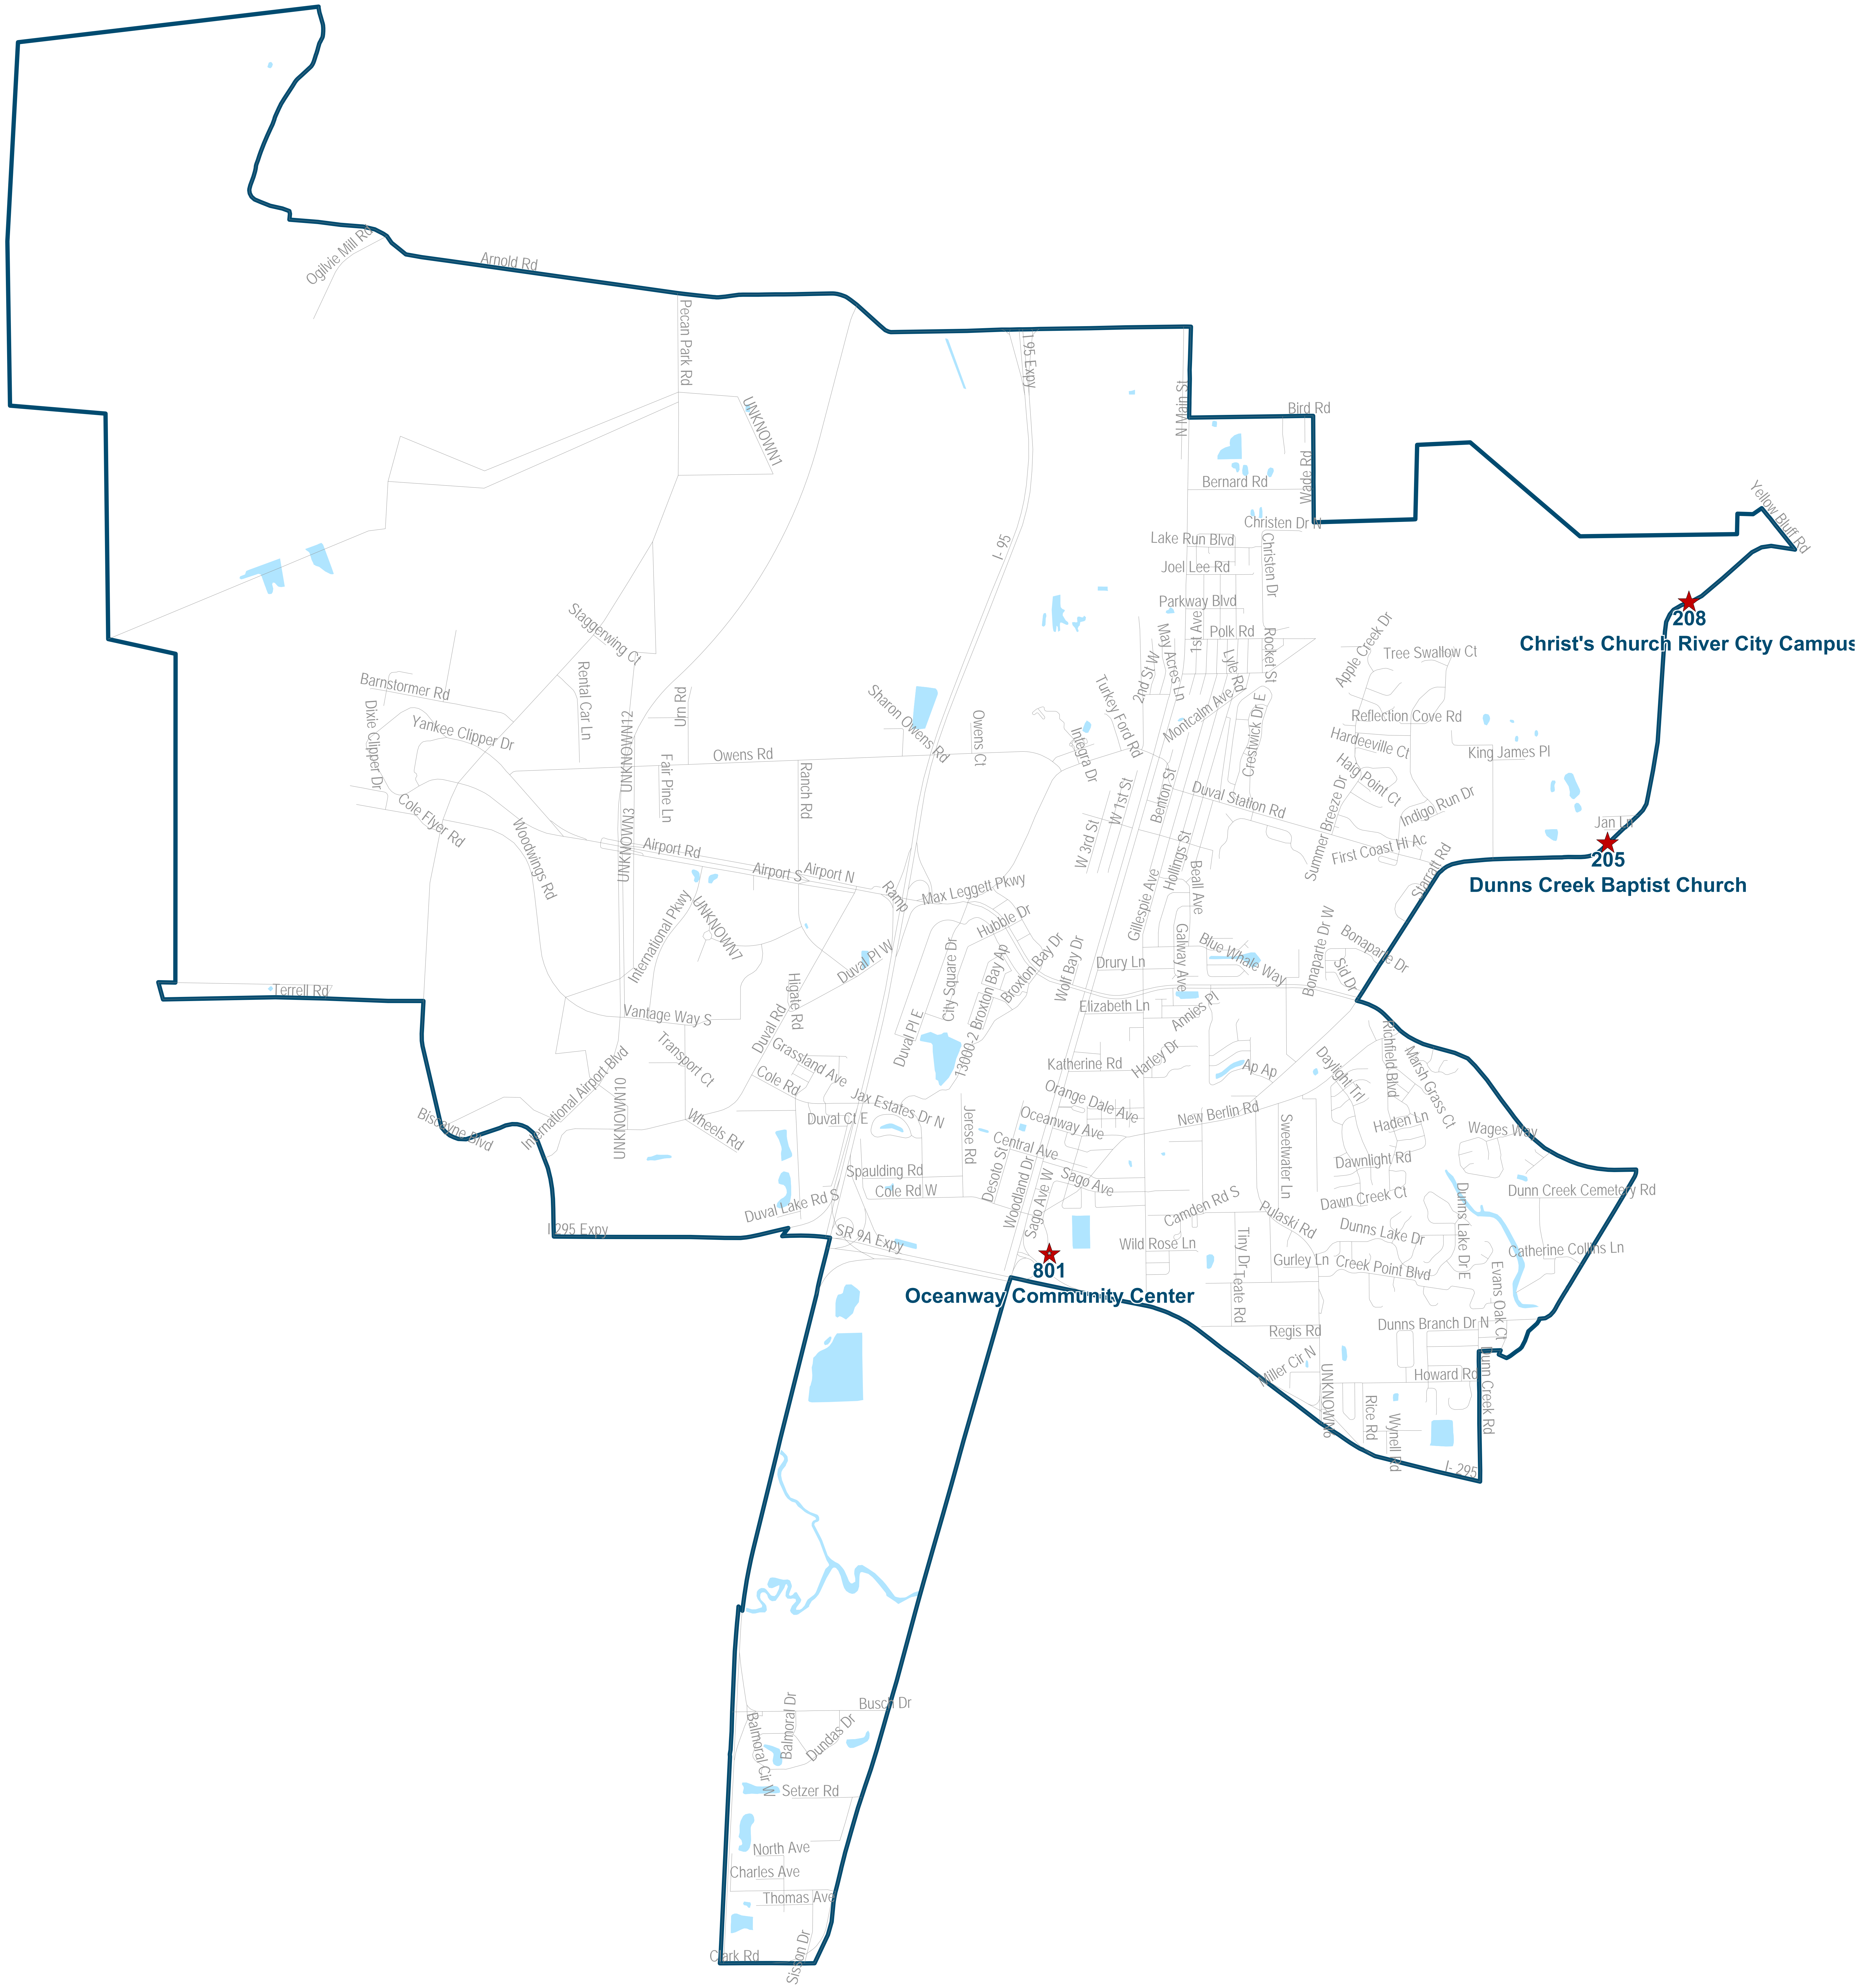

Duval County Supervisor of Elections Precinct 801

Oceanway Community Center
12215 Sago Ave W
Jacksonville, FL 32218