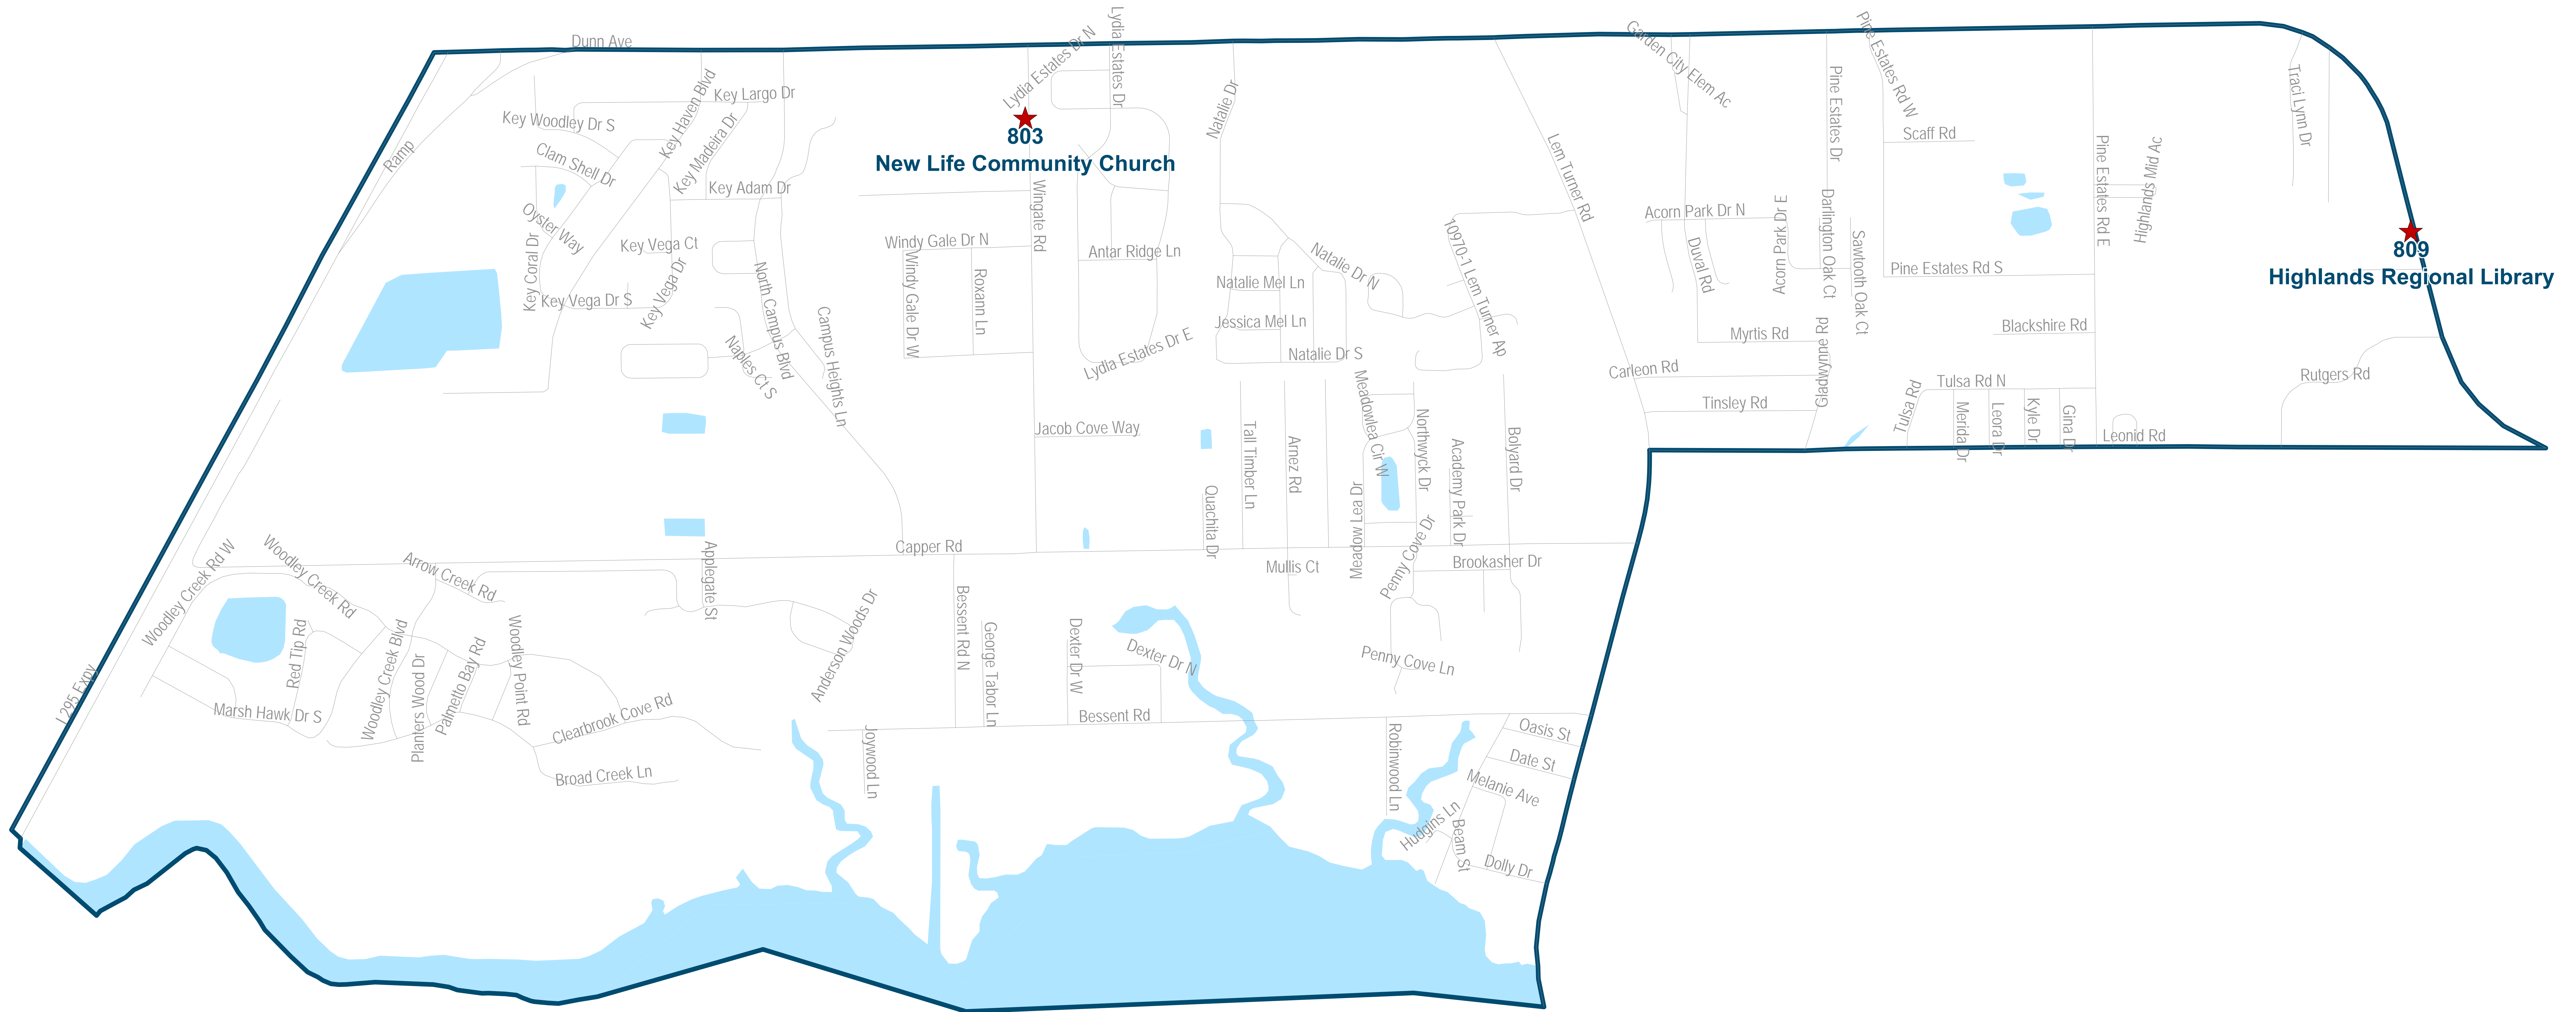

Duval County Supervisor of Elections Precinct 803

New Life Community Church
11100 Wingate Rd
Jacksonville, FL 32218

803
New Life Community Church

809
Highlands Regional Library