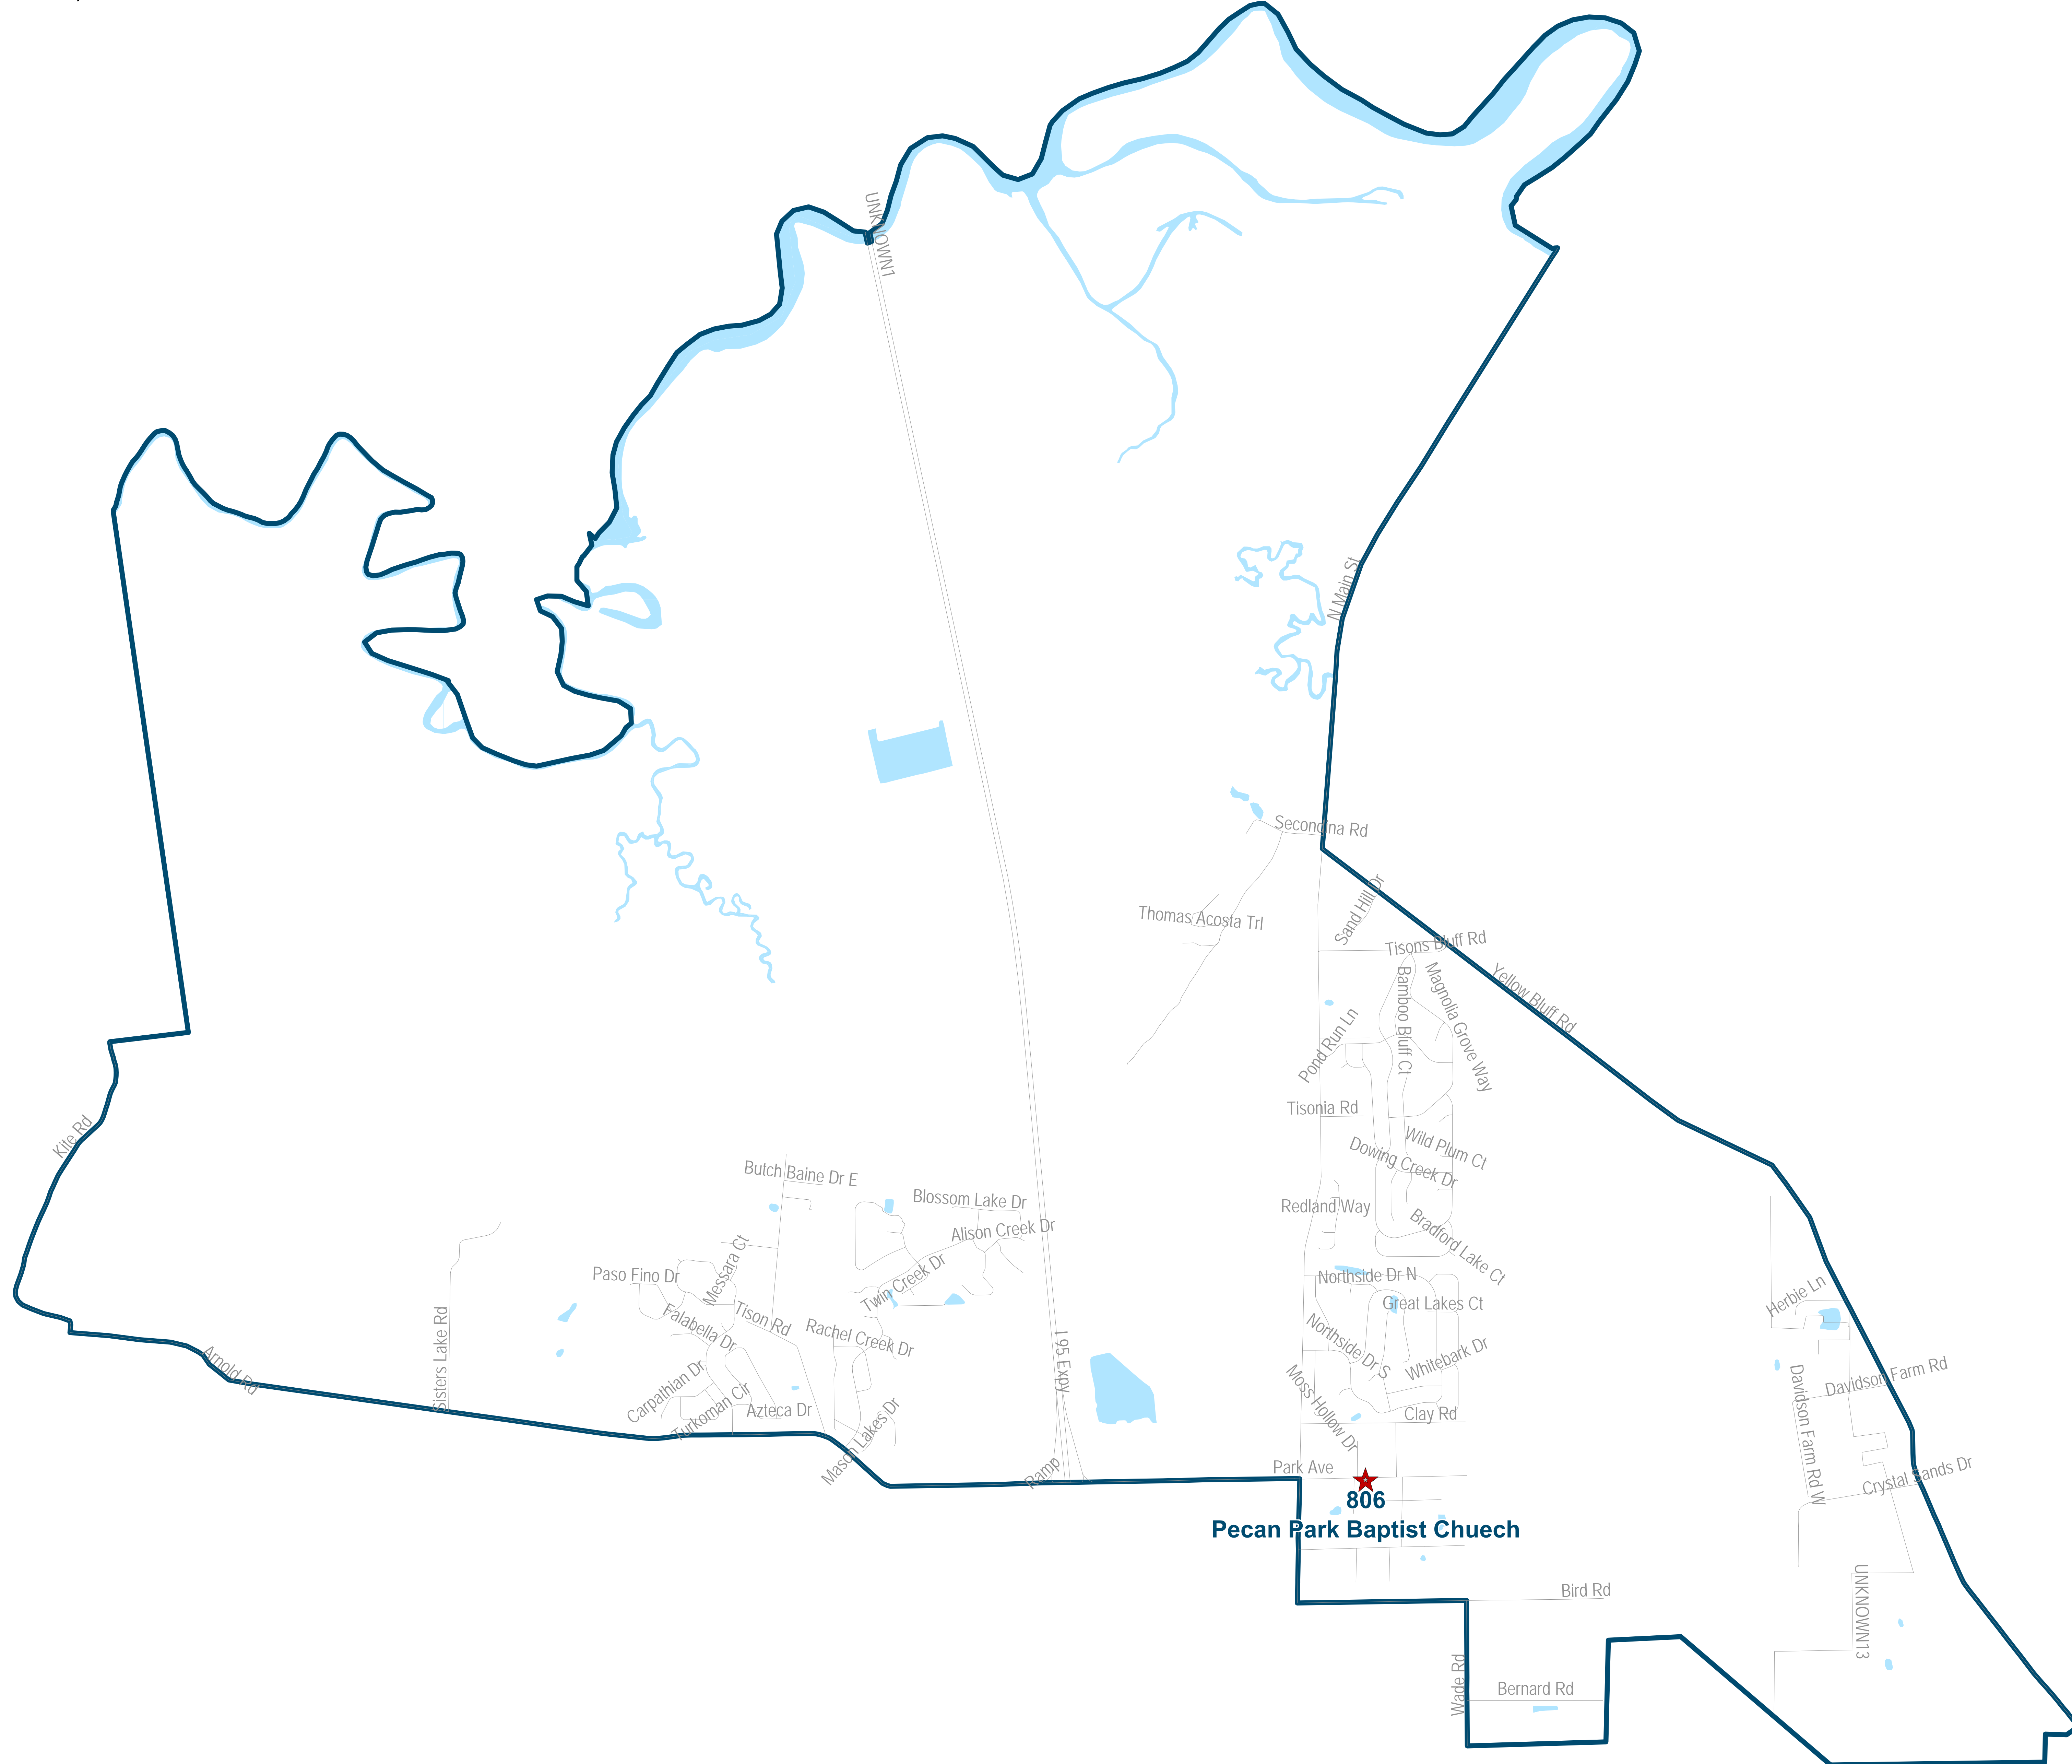

Duval County Supervisor of Elections Precinct 806

Pecan Park Baptist Chuech
162 Park Ave
Jacksonville, FL 32218

806
Pecan Park Baptist Chuech