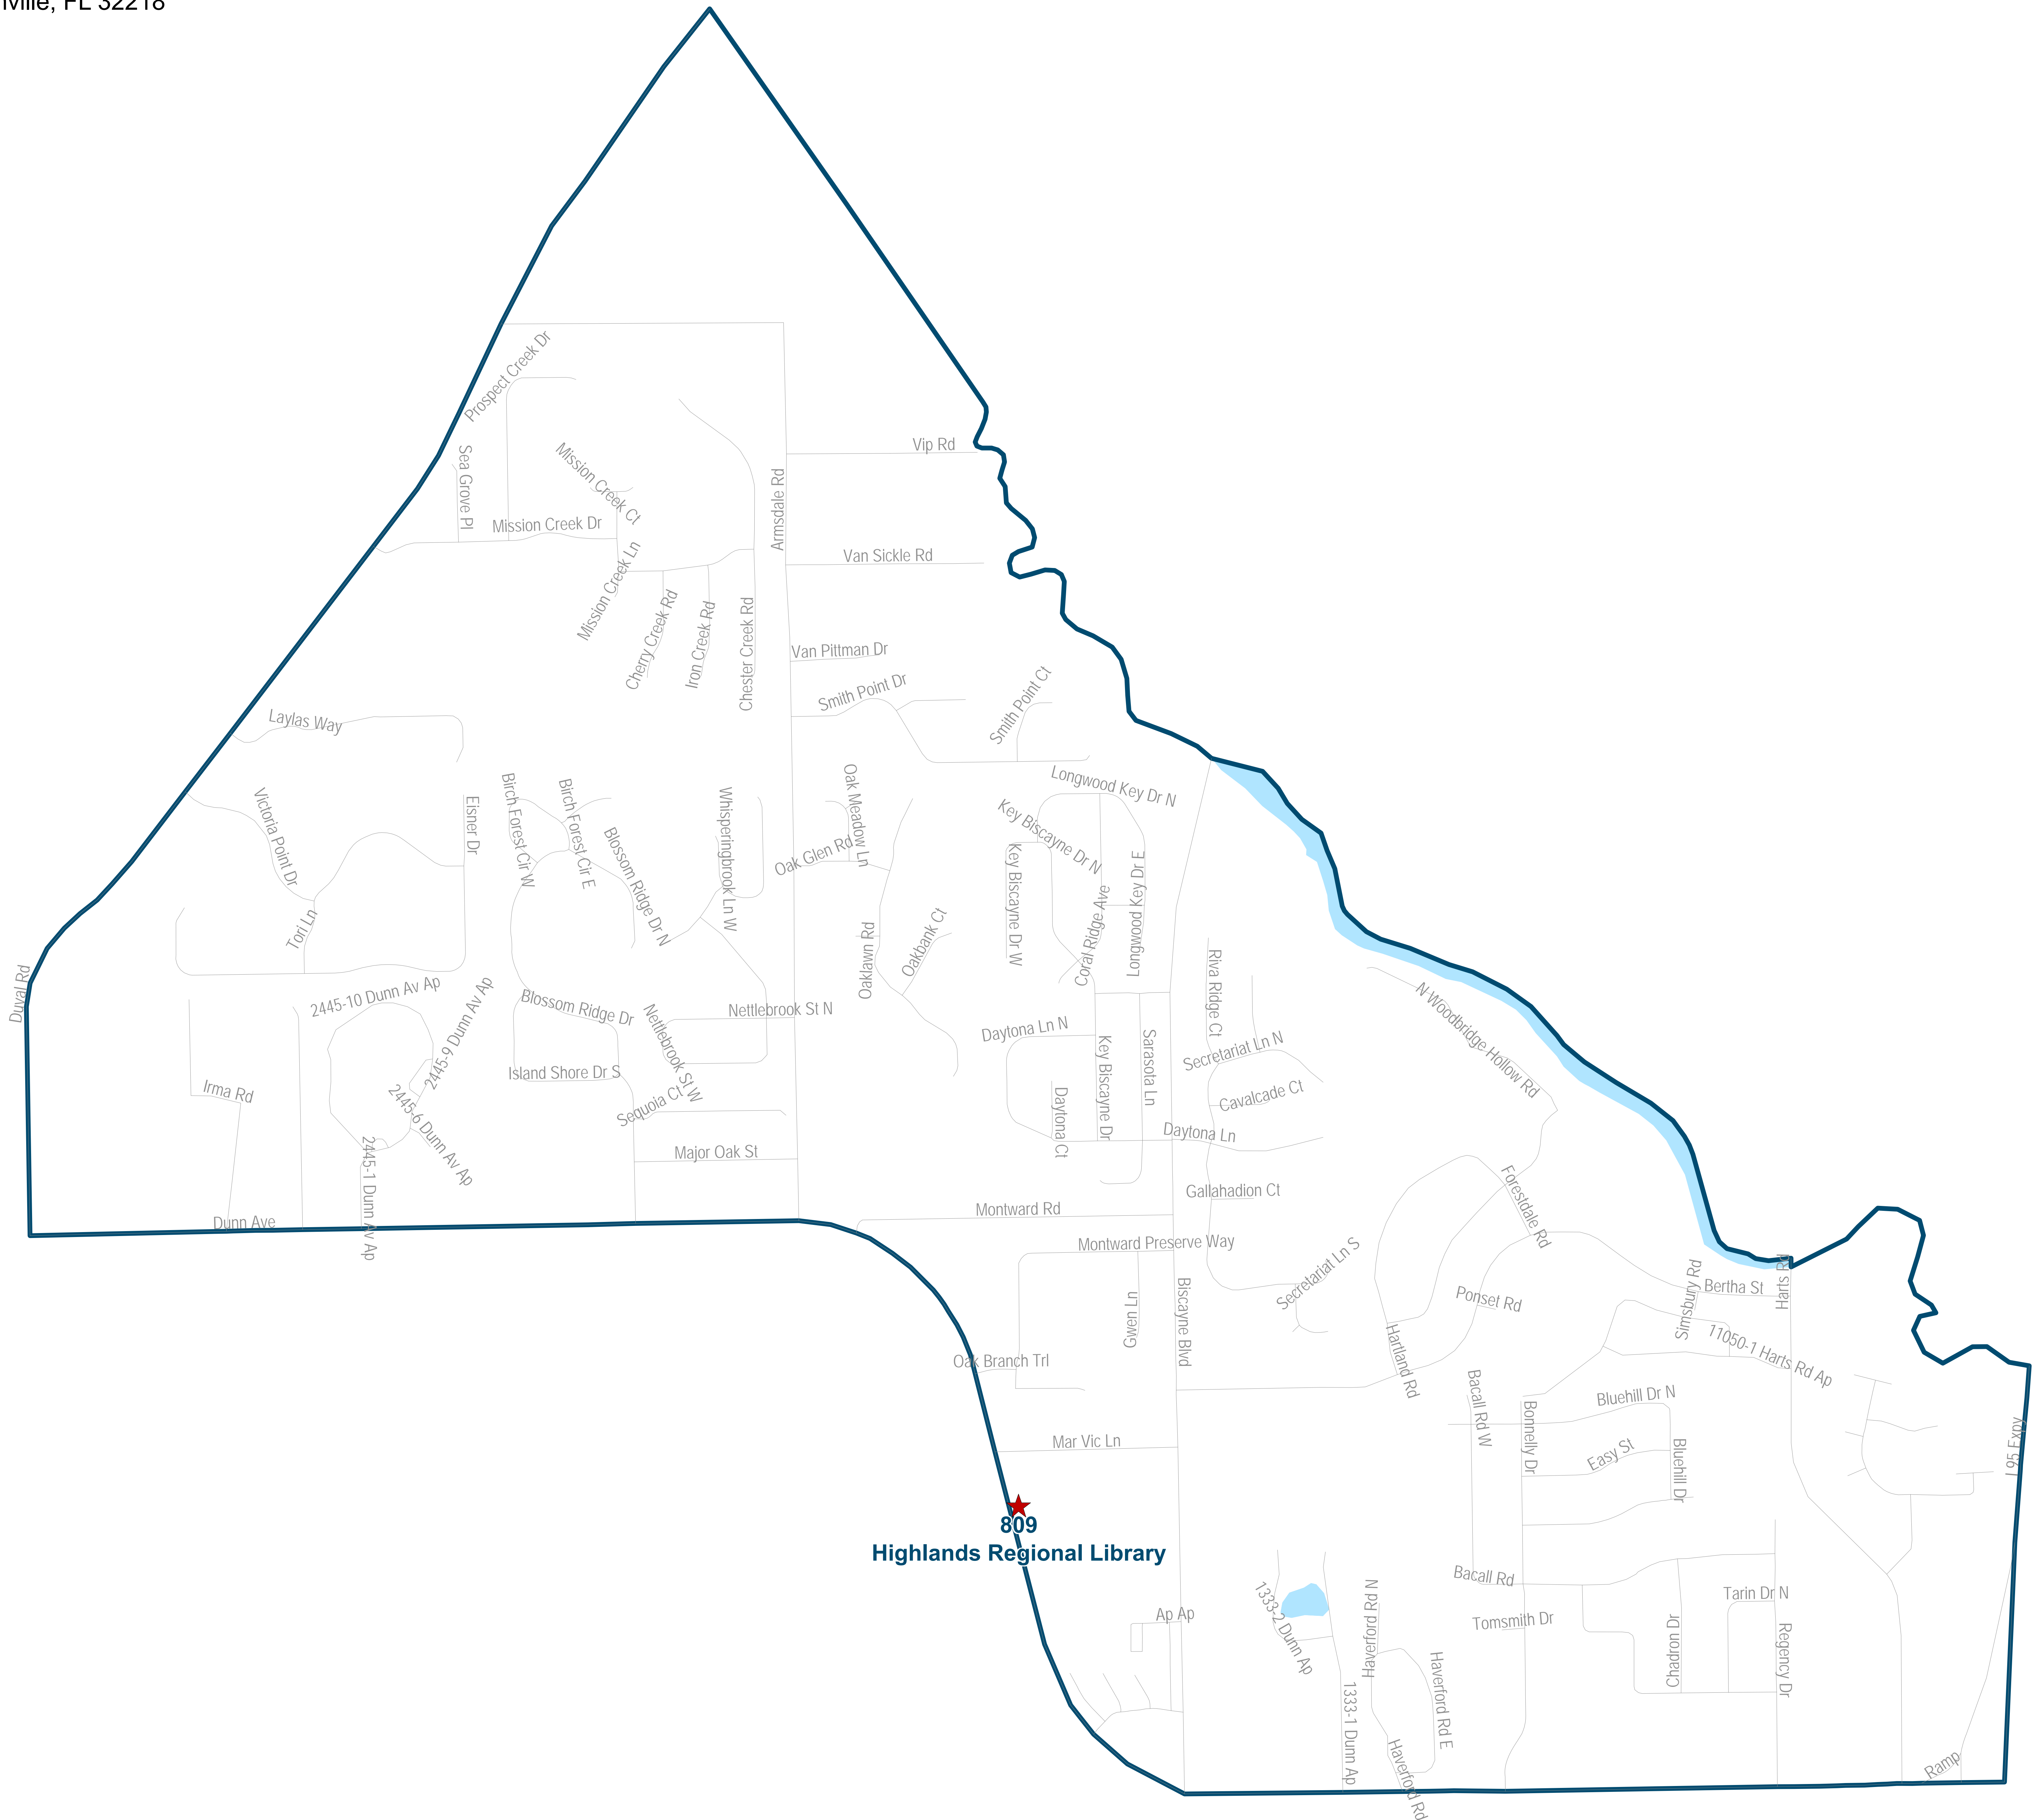

Duval County Supervisor of Elections Precinct 809

Highlands Regional Library
1826 Dunn Ave
Jacksonville, FL 32218

809
Highlands Regional Library