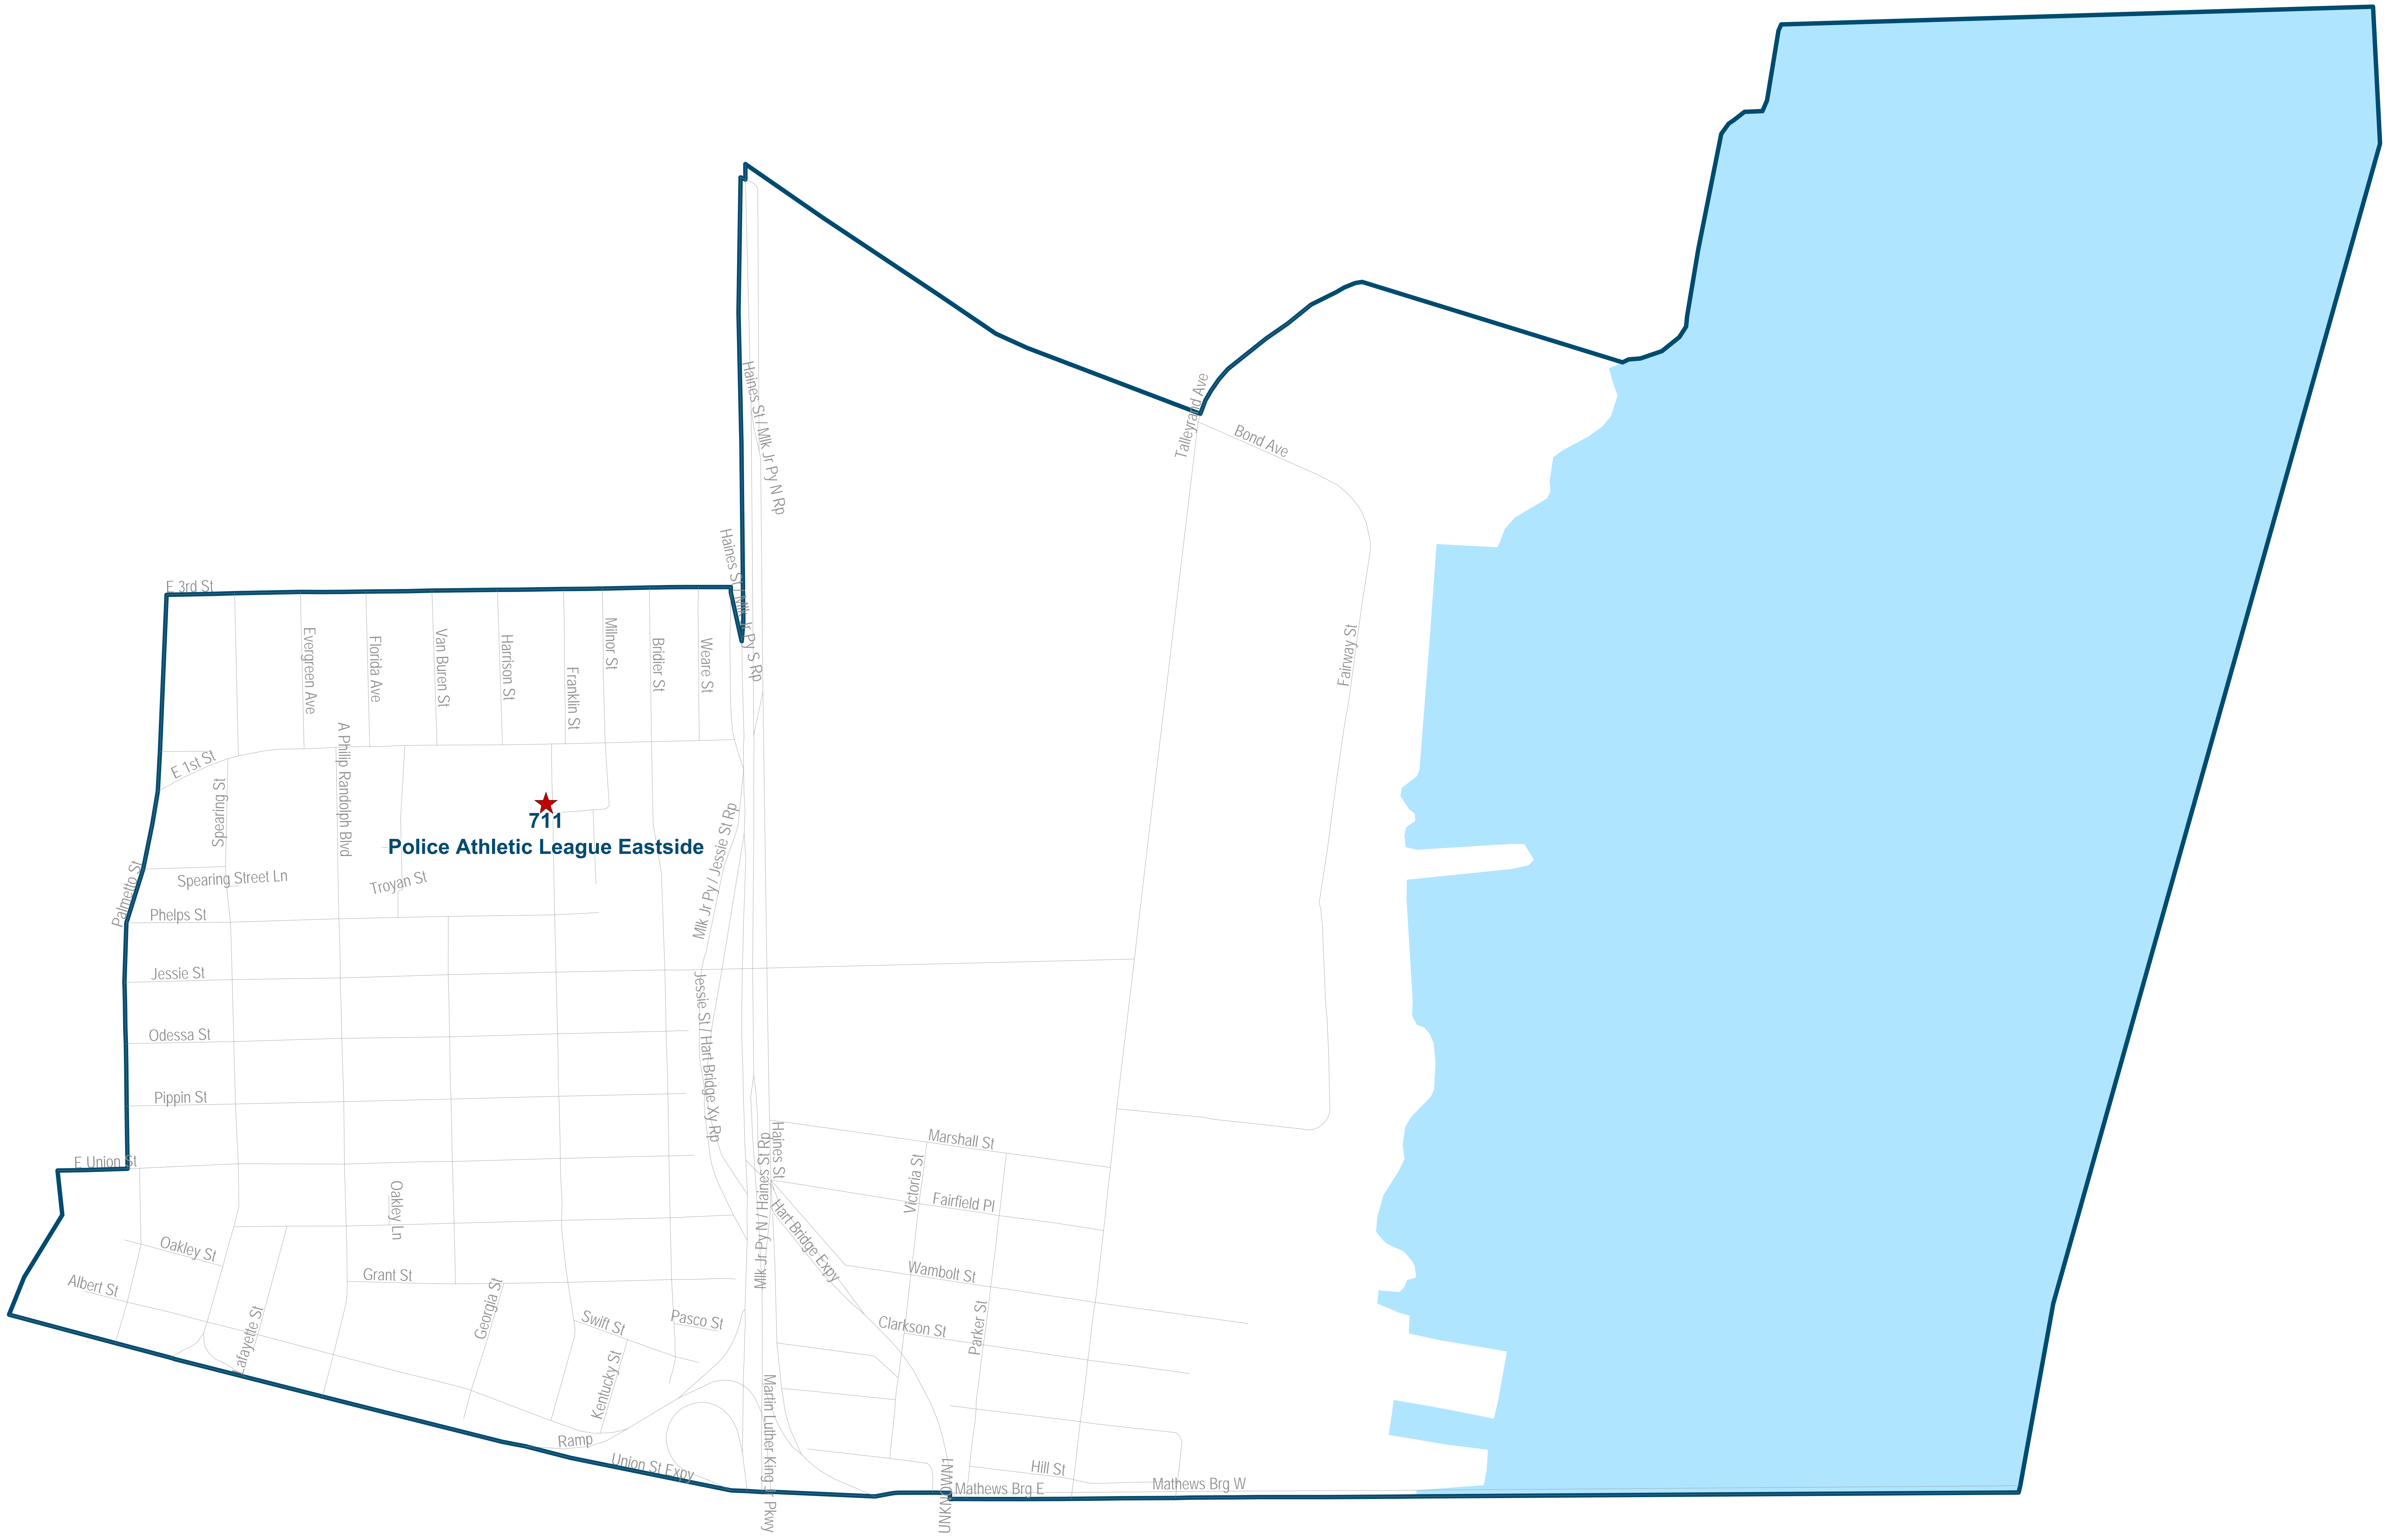

Duval County Supervisor of Elections Precinct 711

Police Athletic League Eastside
1050 Franklin St
Jacksonville, FL32206

711
Police Athletic League Eastside