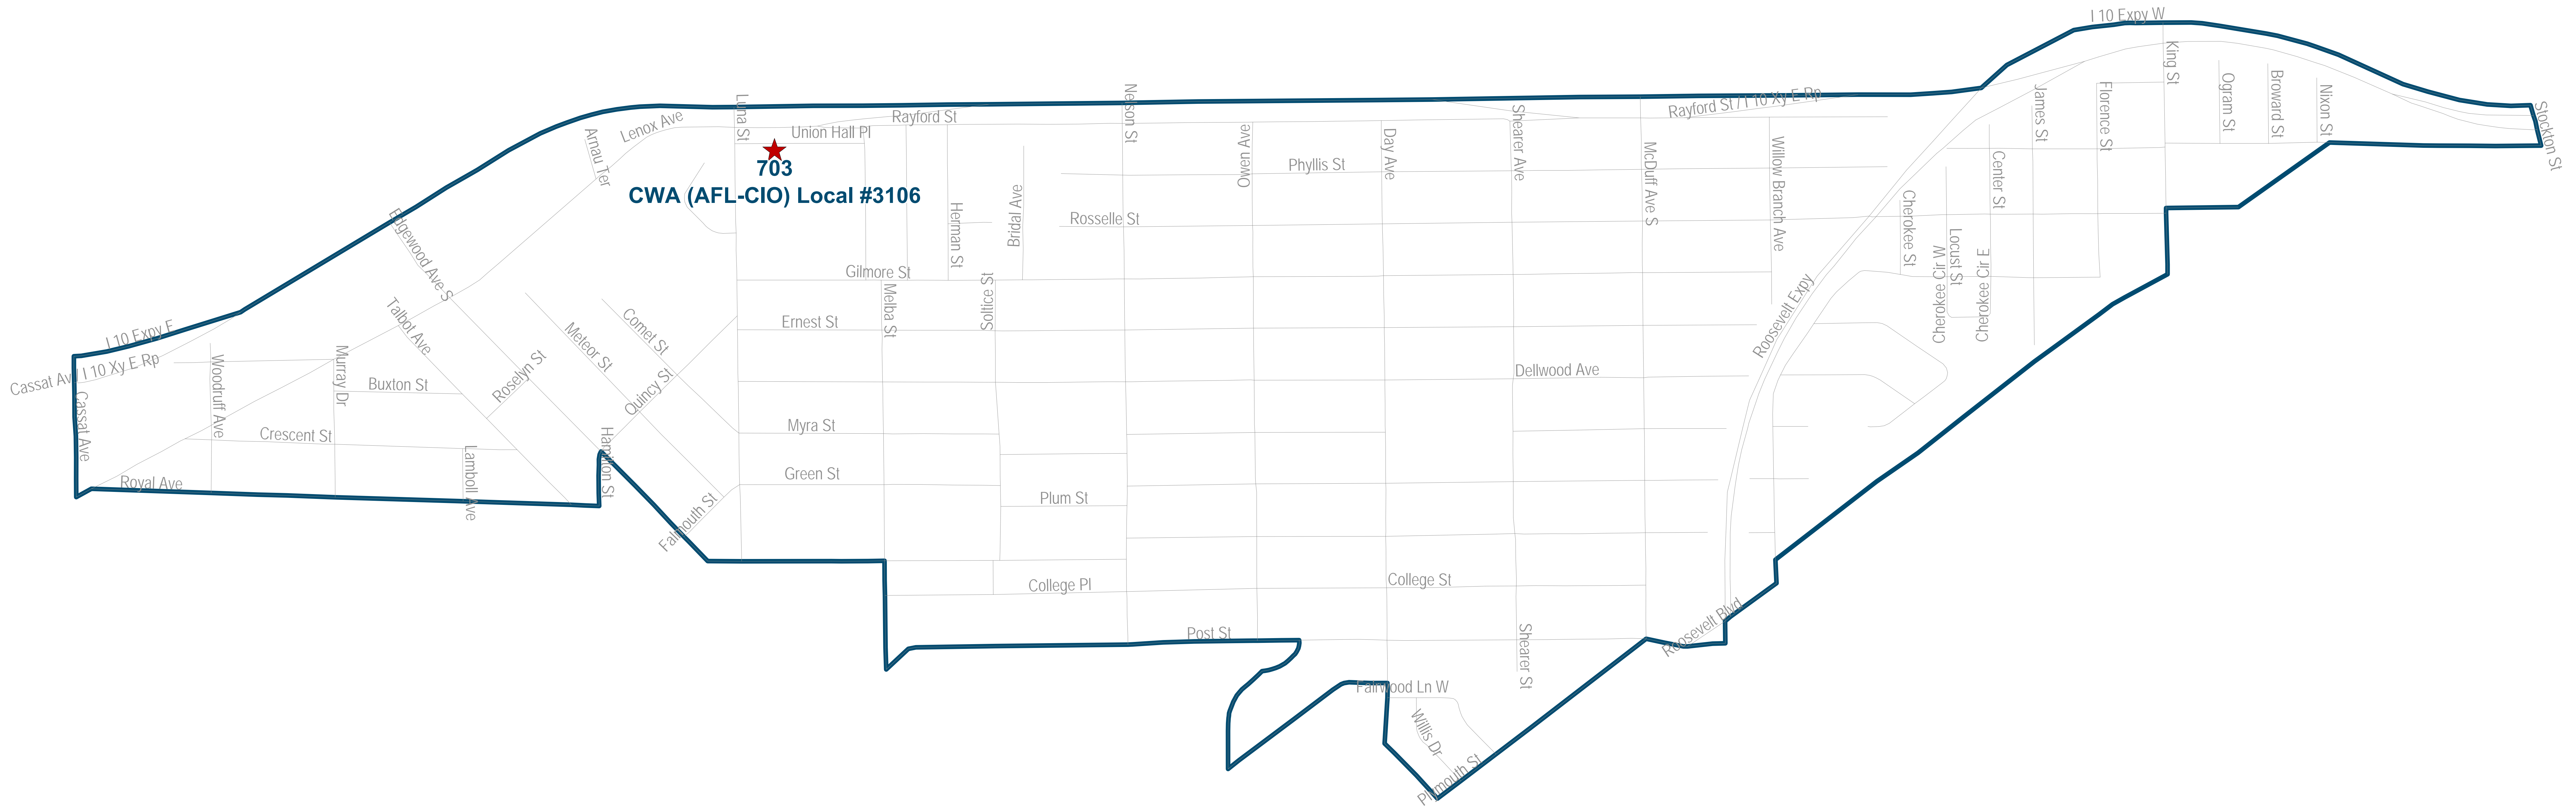

Duval County Supervisor of Elections Precinct 703

CWA (AFL-CIO) Local #3106
4076 Union Hall Pl
Jacksonville, FL32205