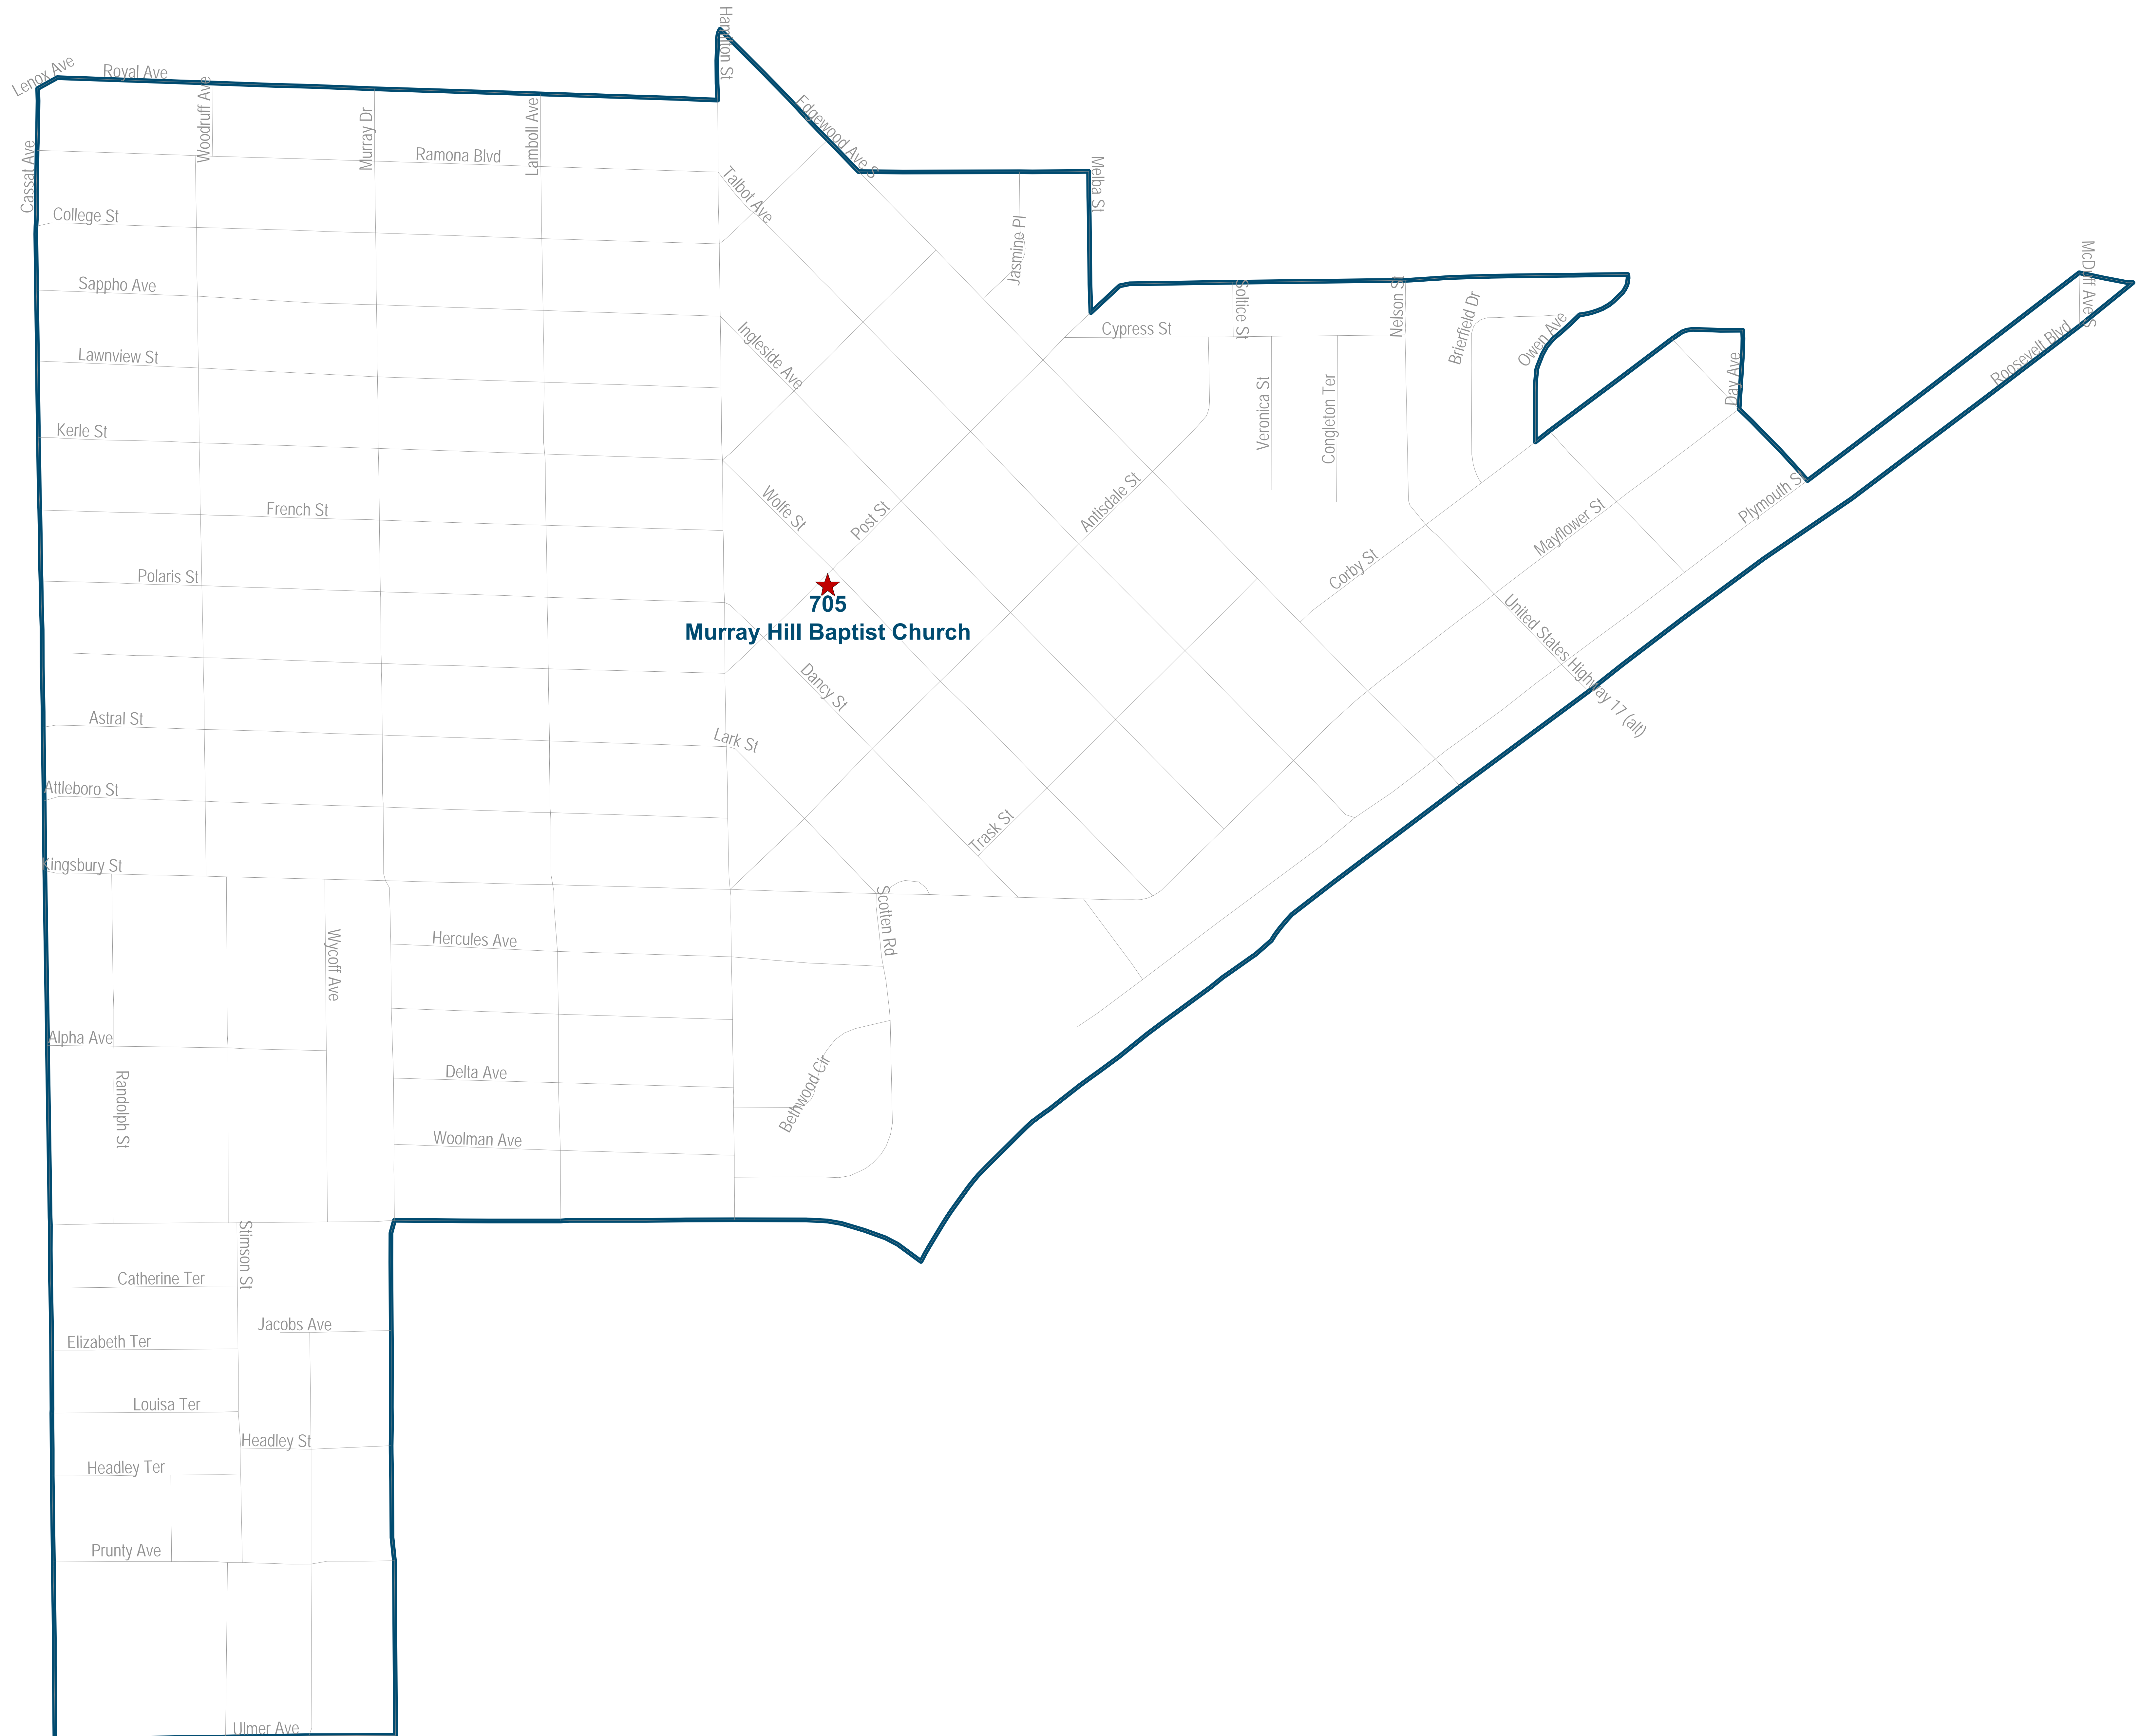

Duval County Supervisor of Elections Precinct 705

Murray Hill Baptist Church
4300 Post St
Jacksonville, FL32205