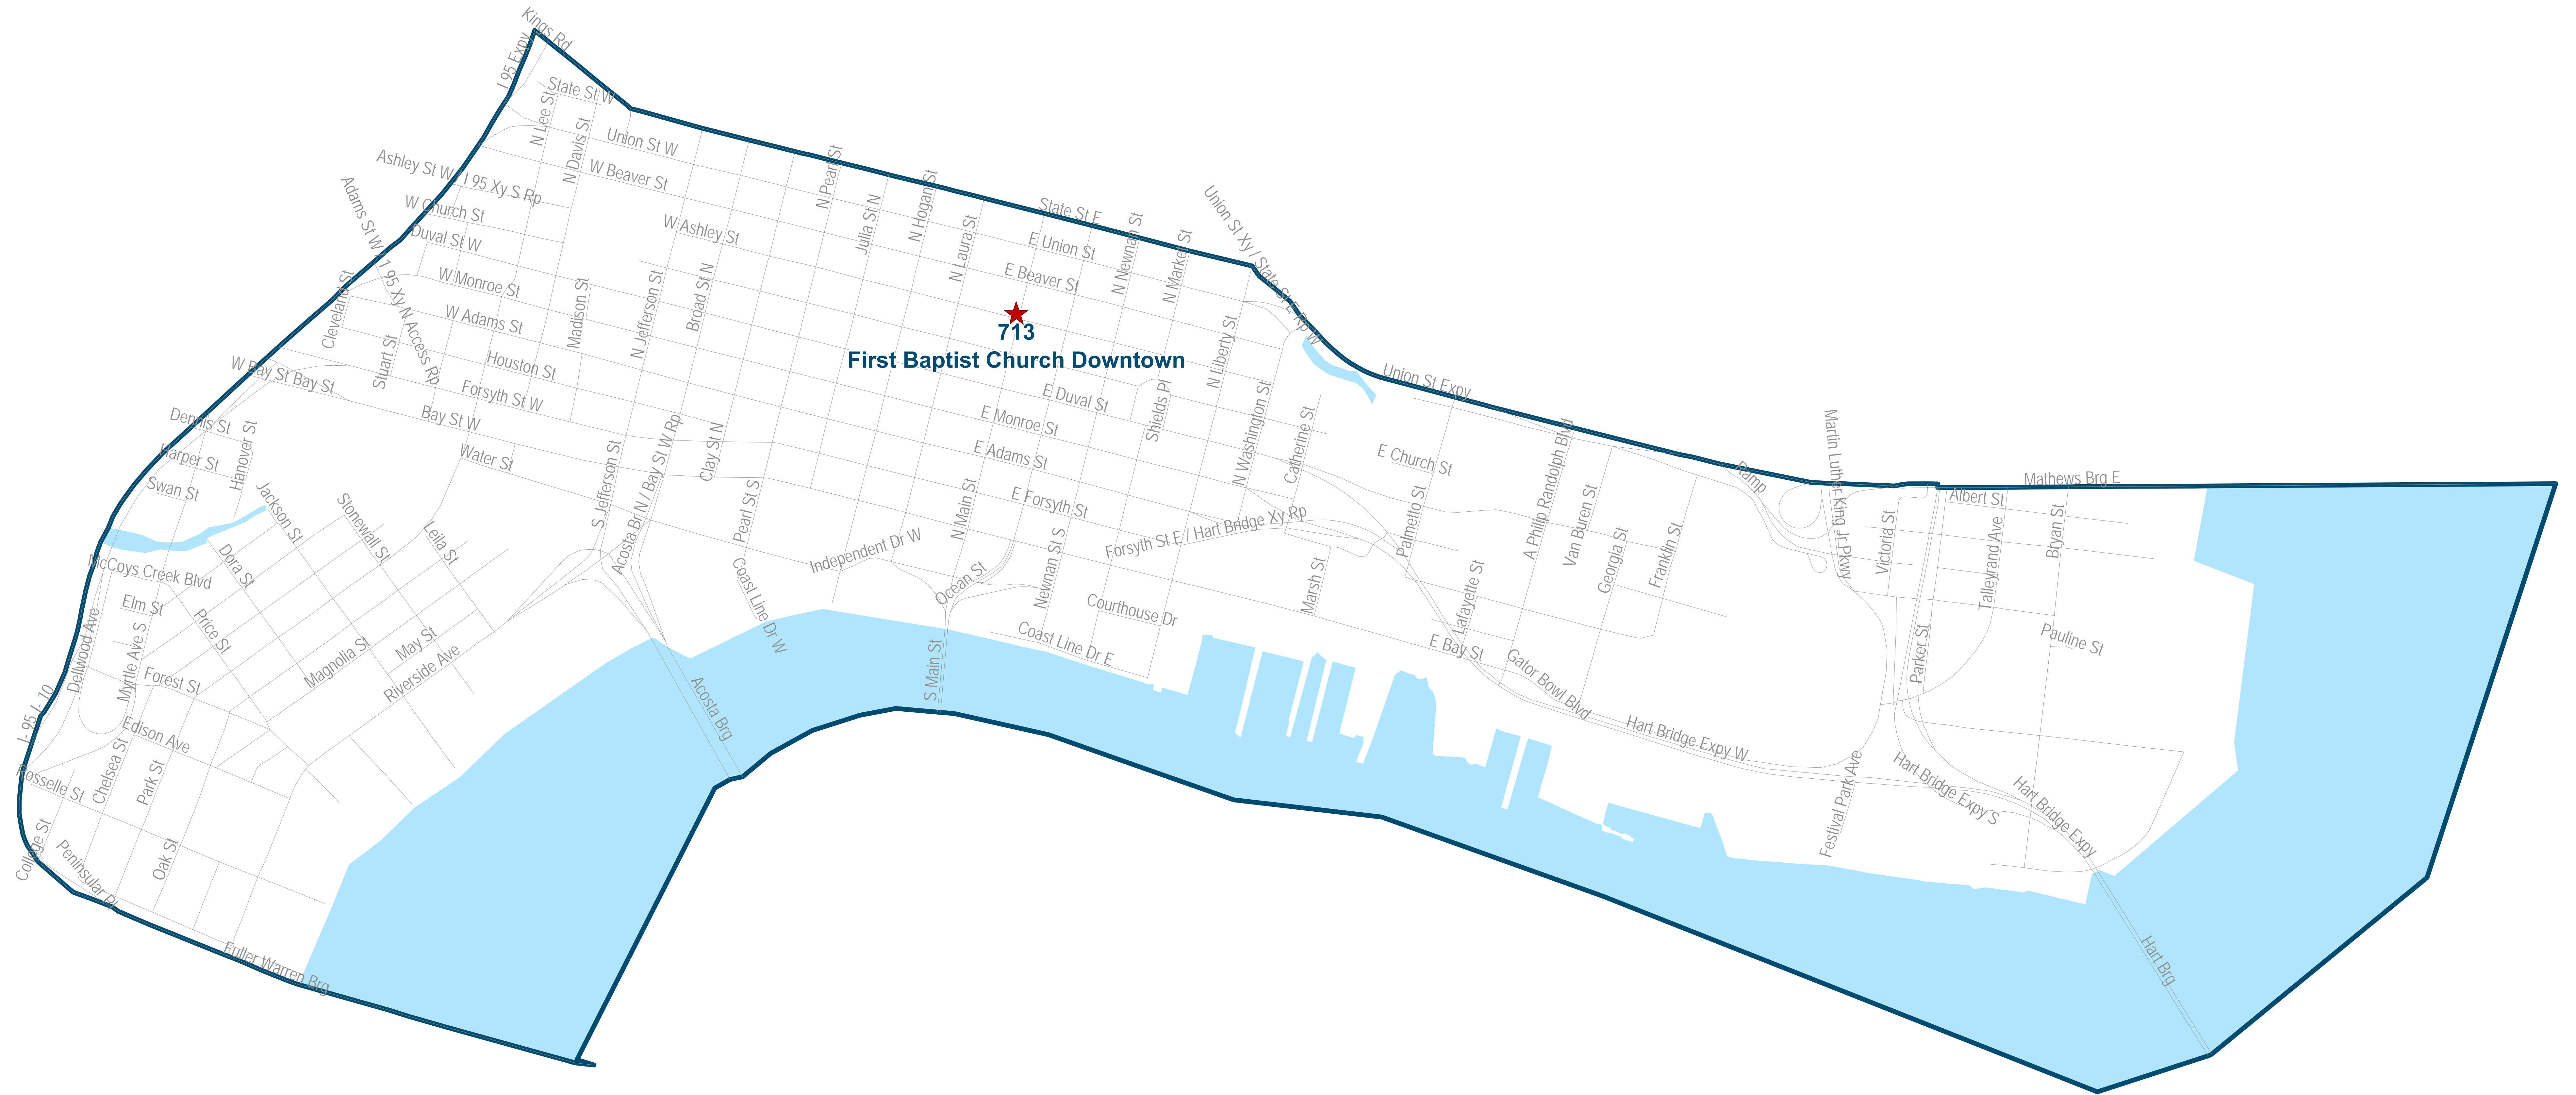

Duval County Supervisor of Elections Precinct 713

First Baptist Church Downtown
600 N Main St
Jacksonville, FL 32202