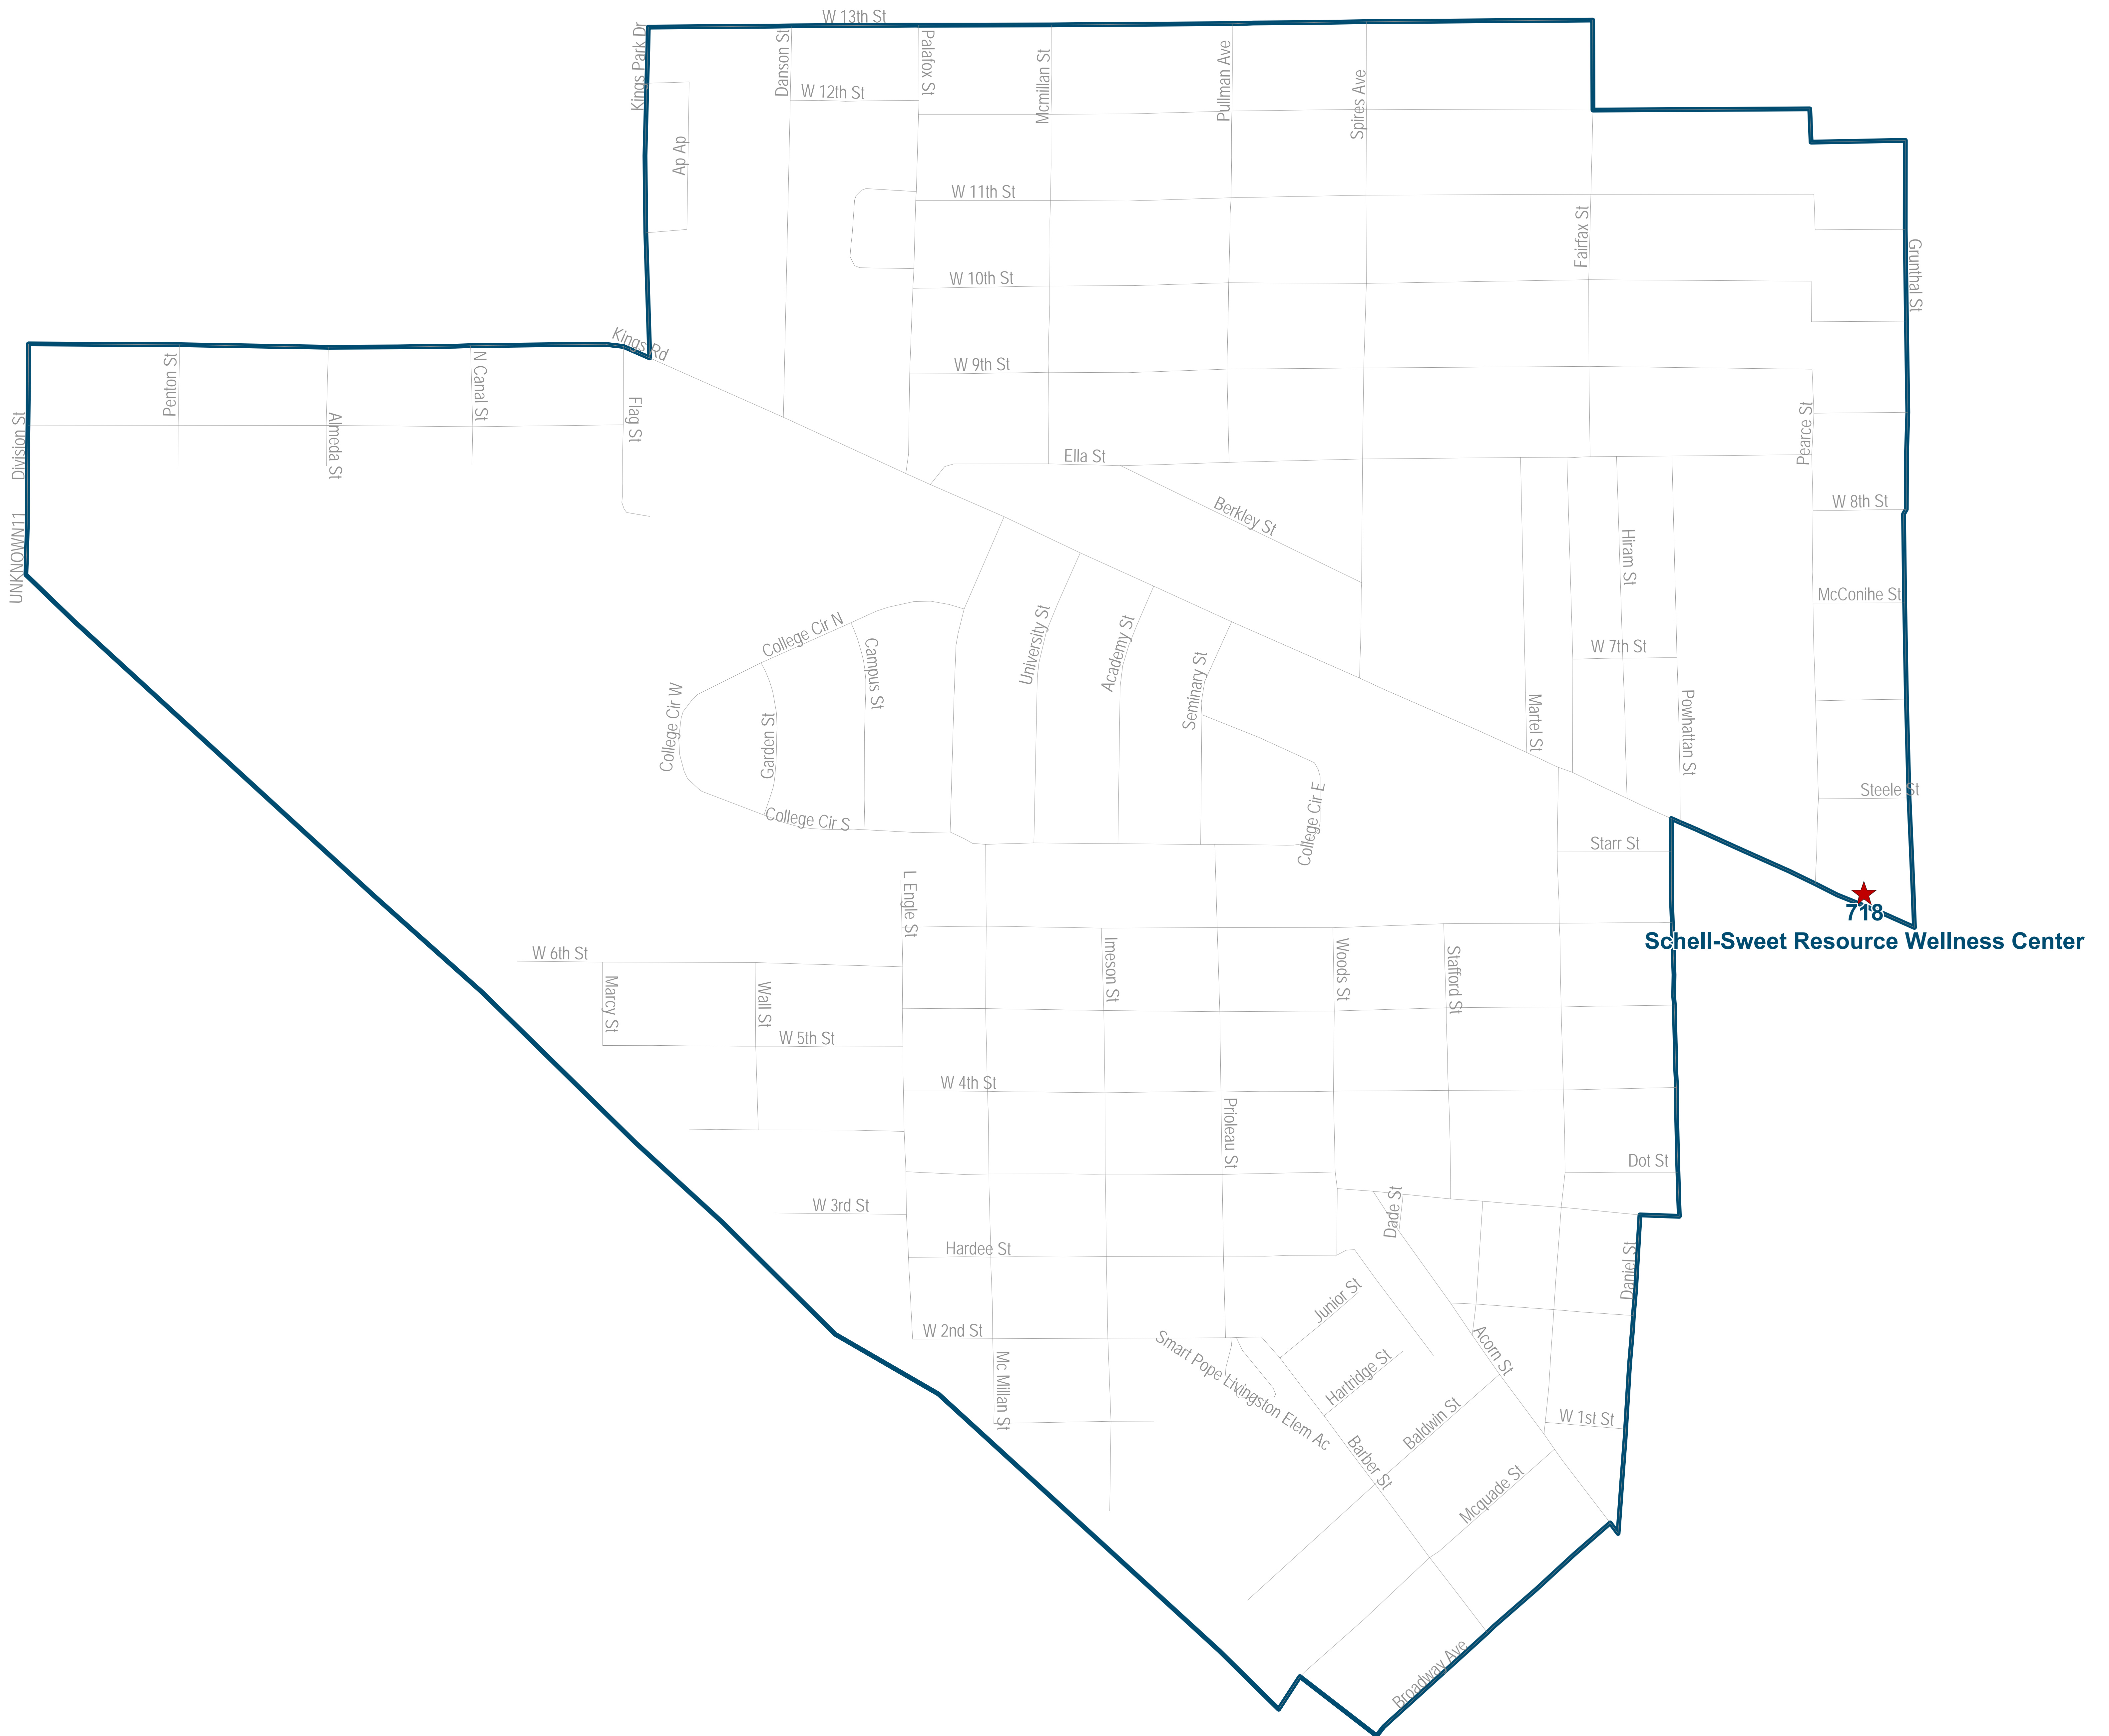

Duval County Supervisor of Elections Precinct 718

Schell-Sweet Resource Wellness Center
1697 Kings Rd
Jacksonville, FL32209

Schell-Sweet Resource Wellness Center

718