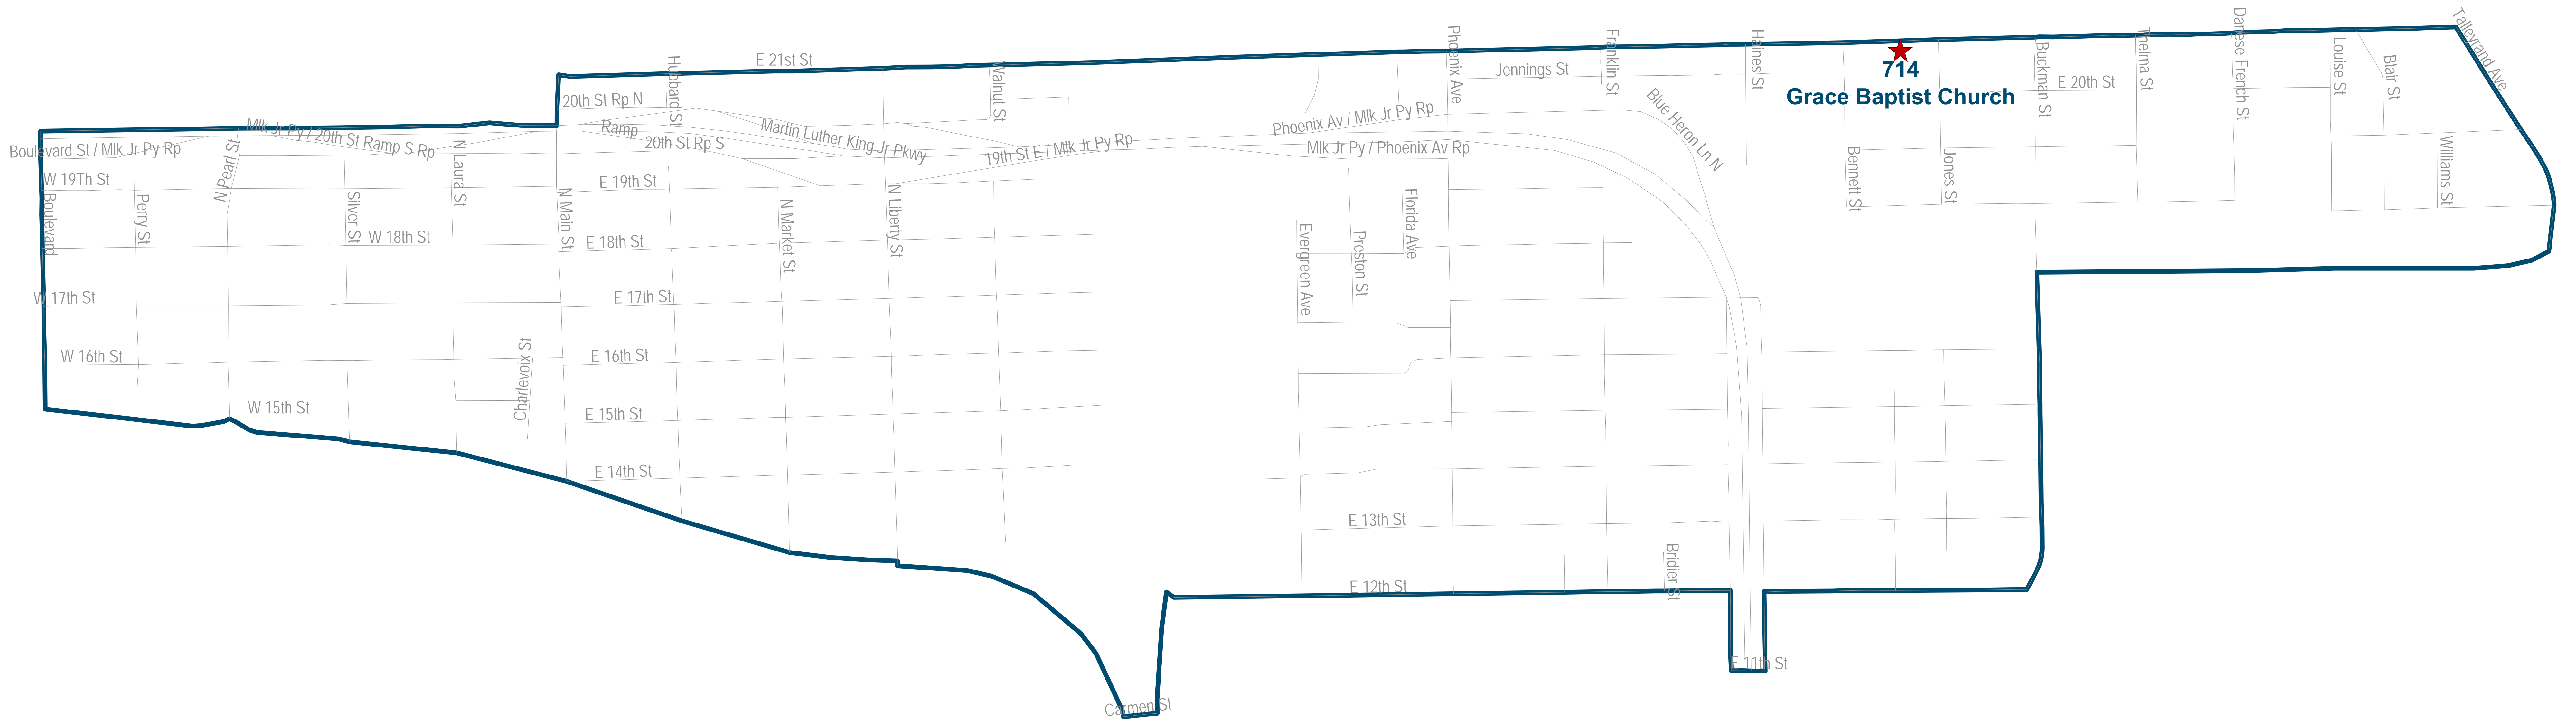

Duval County Supervisor of Elections Precinct 714

Grace Baptist Church
1553 E 21st St
Jacksonville, FL32206