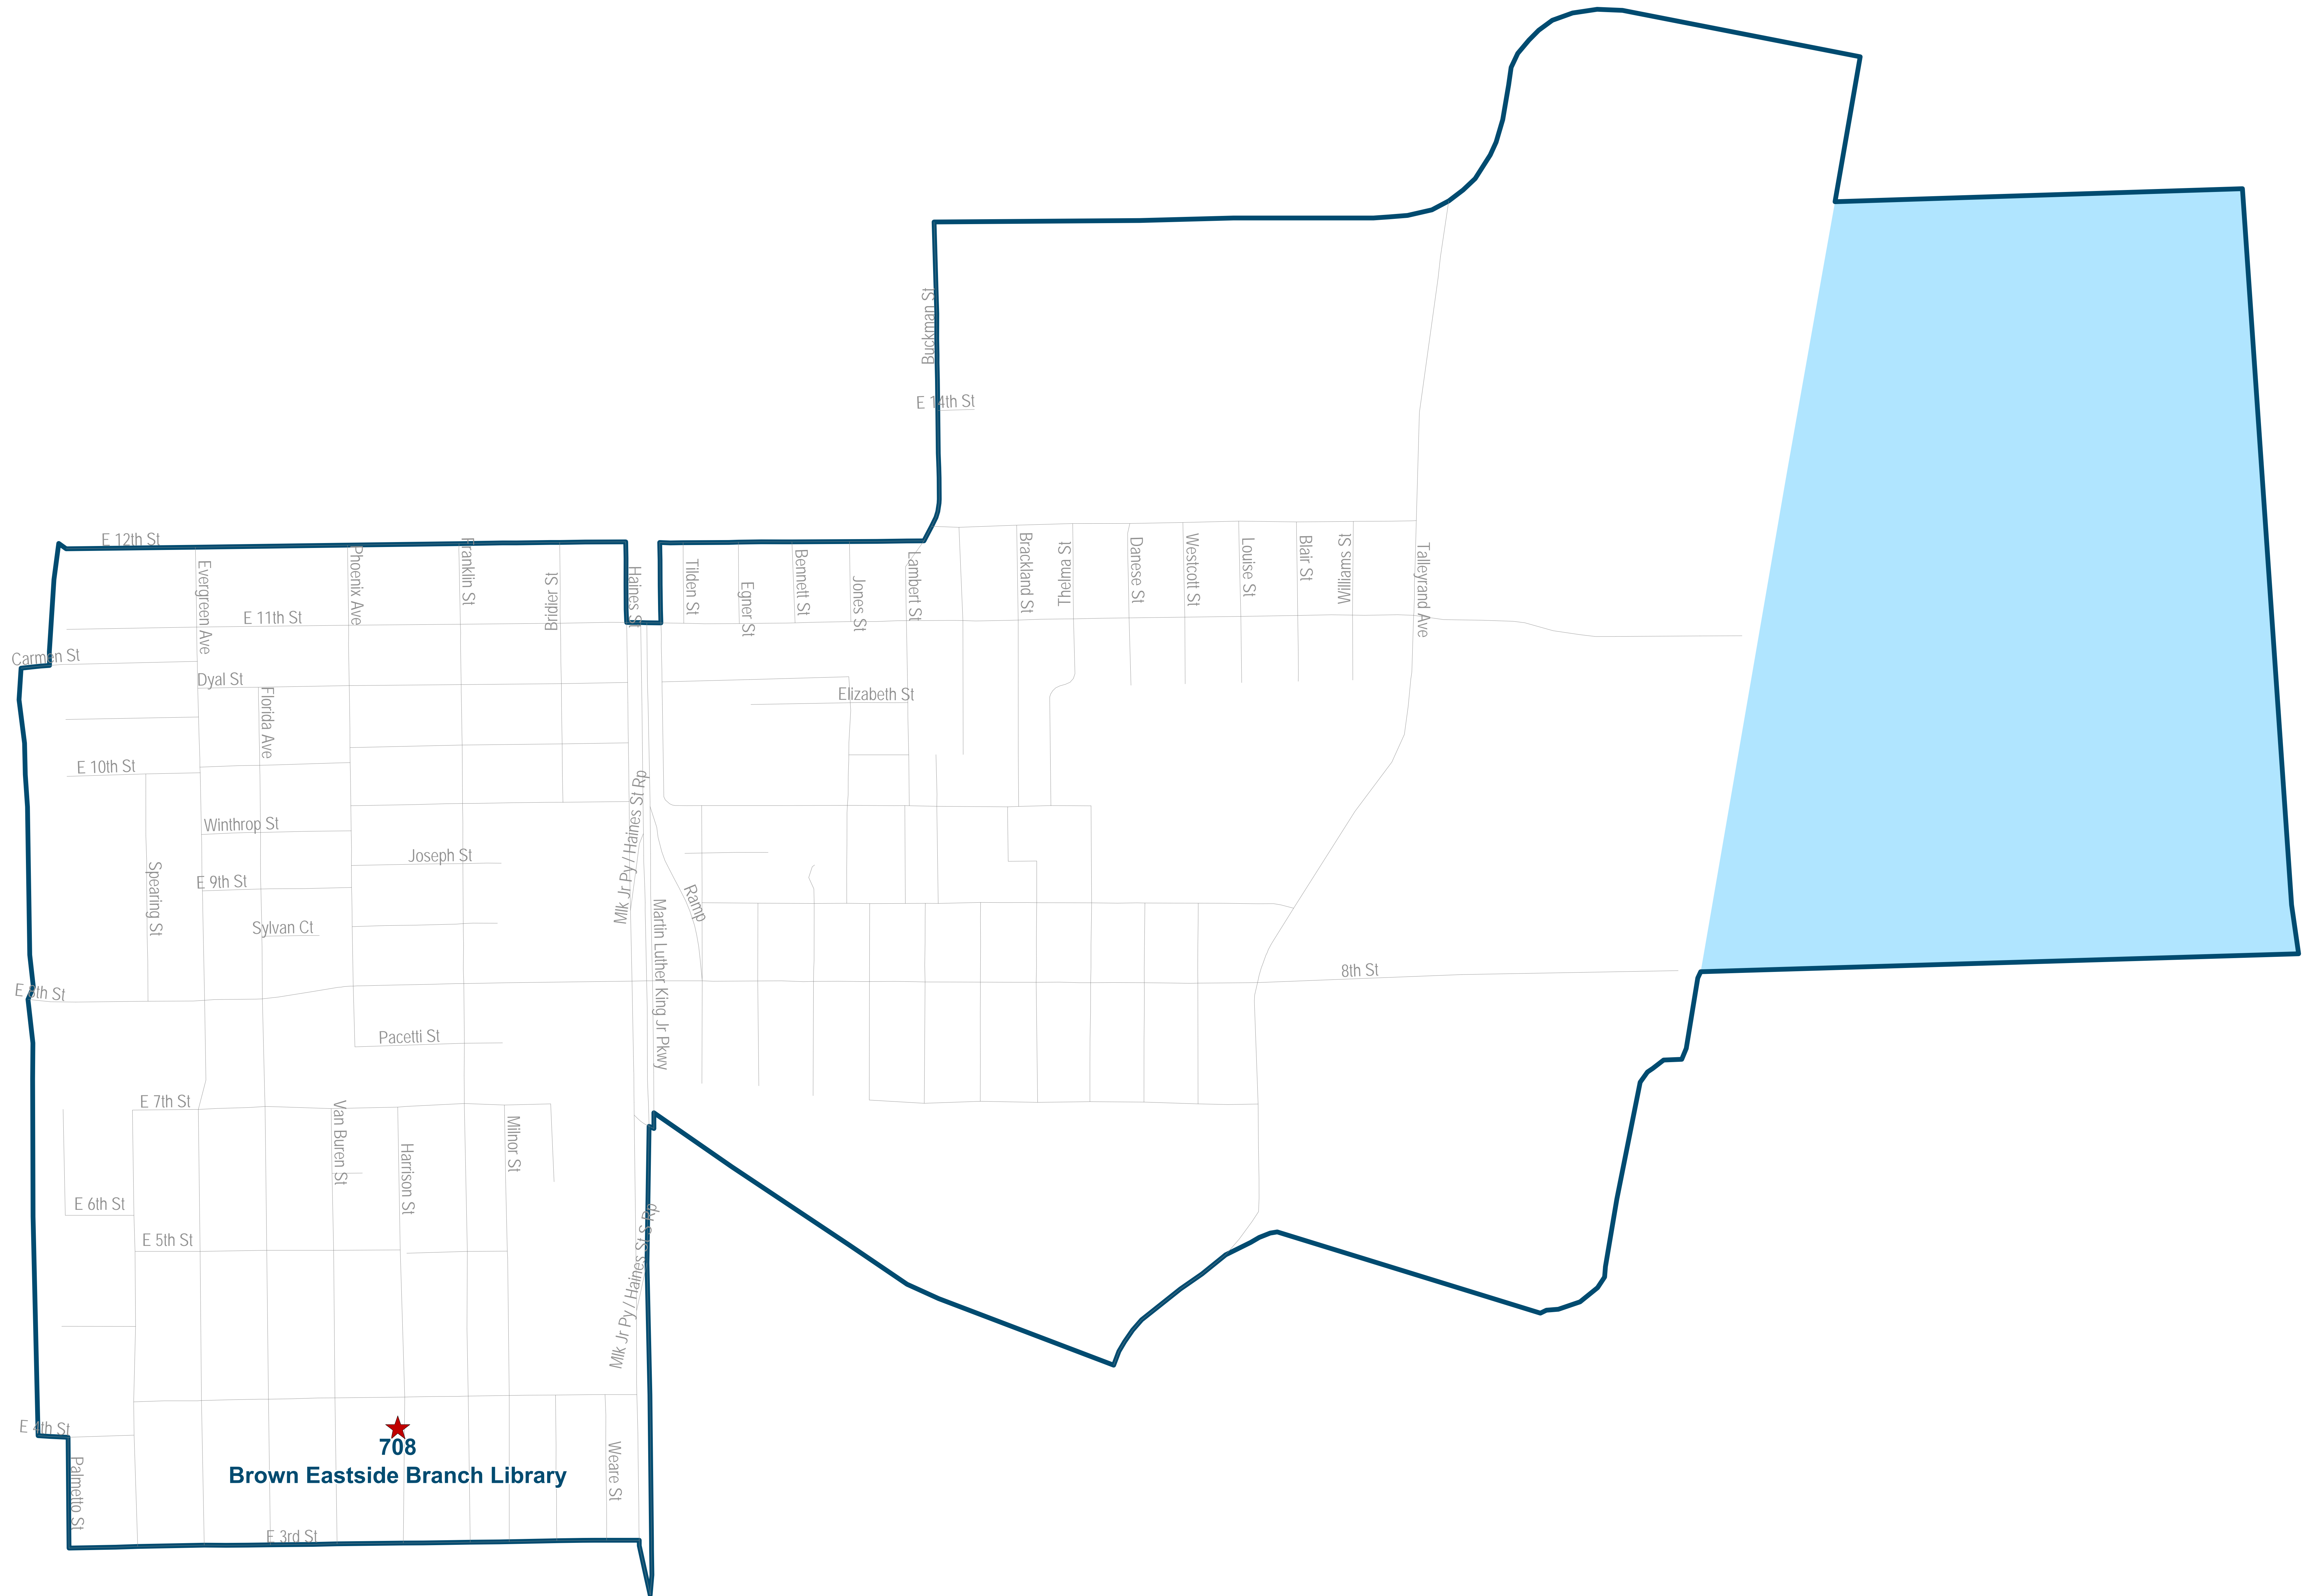

Duval County Supervisor of Elections Precinct 708

Brown Eastside Branch Library
1390 Harrison St
Jacksonville, FL32206

708
Brown Eastside Branch Library