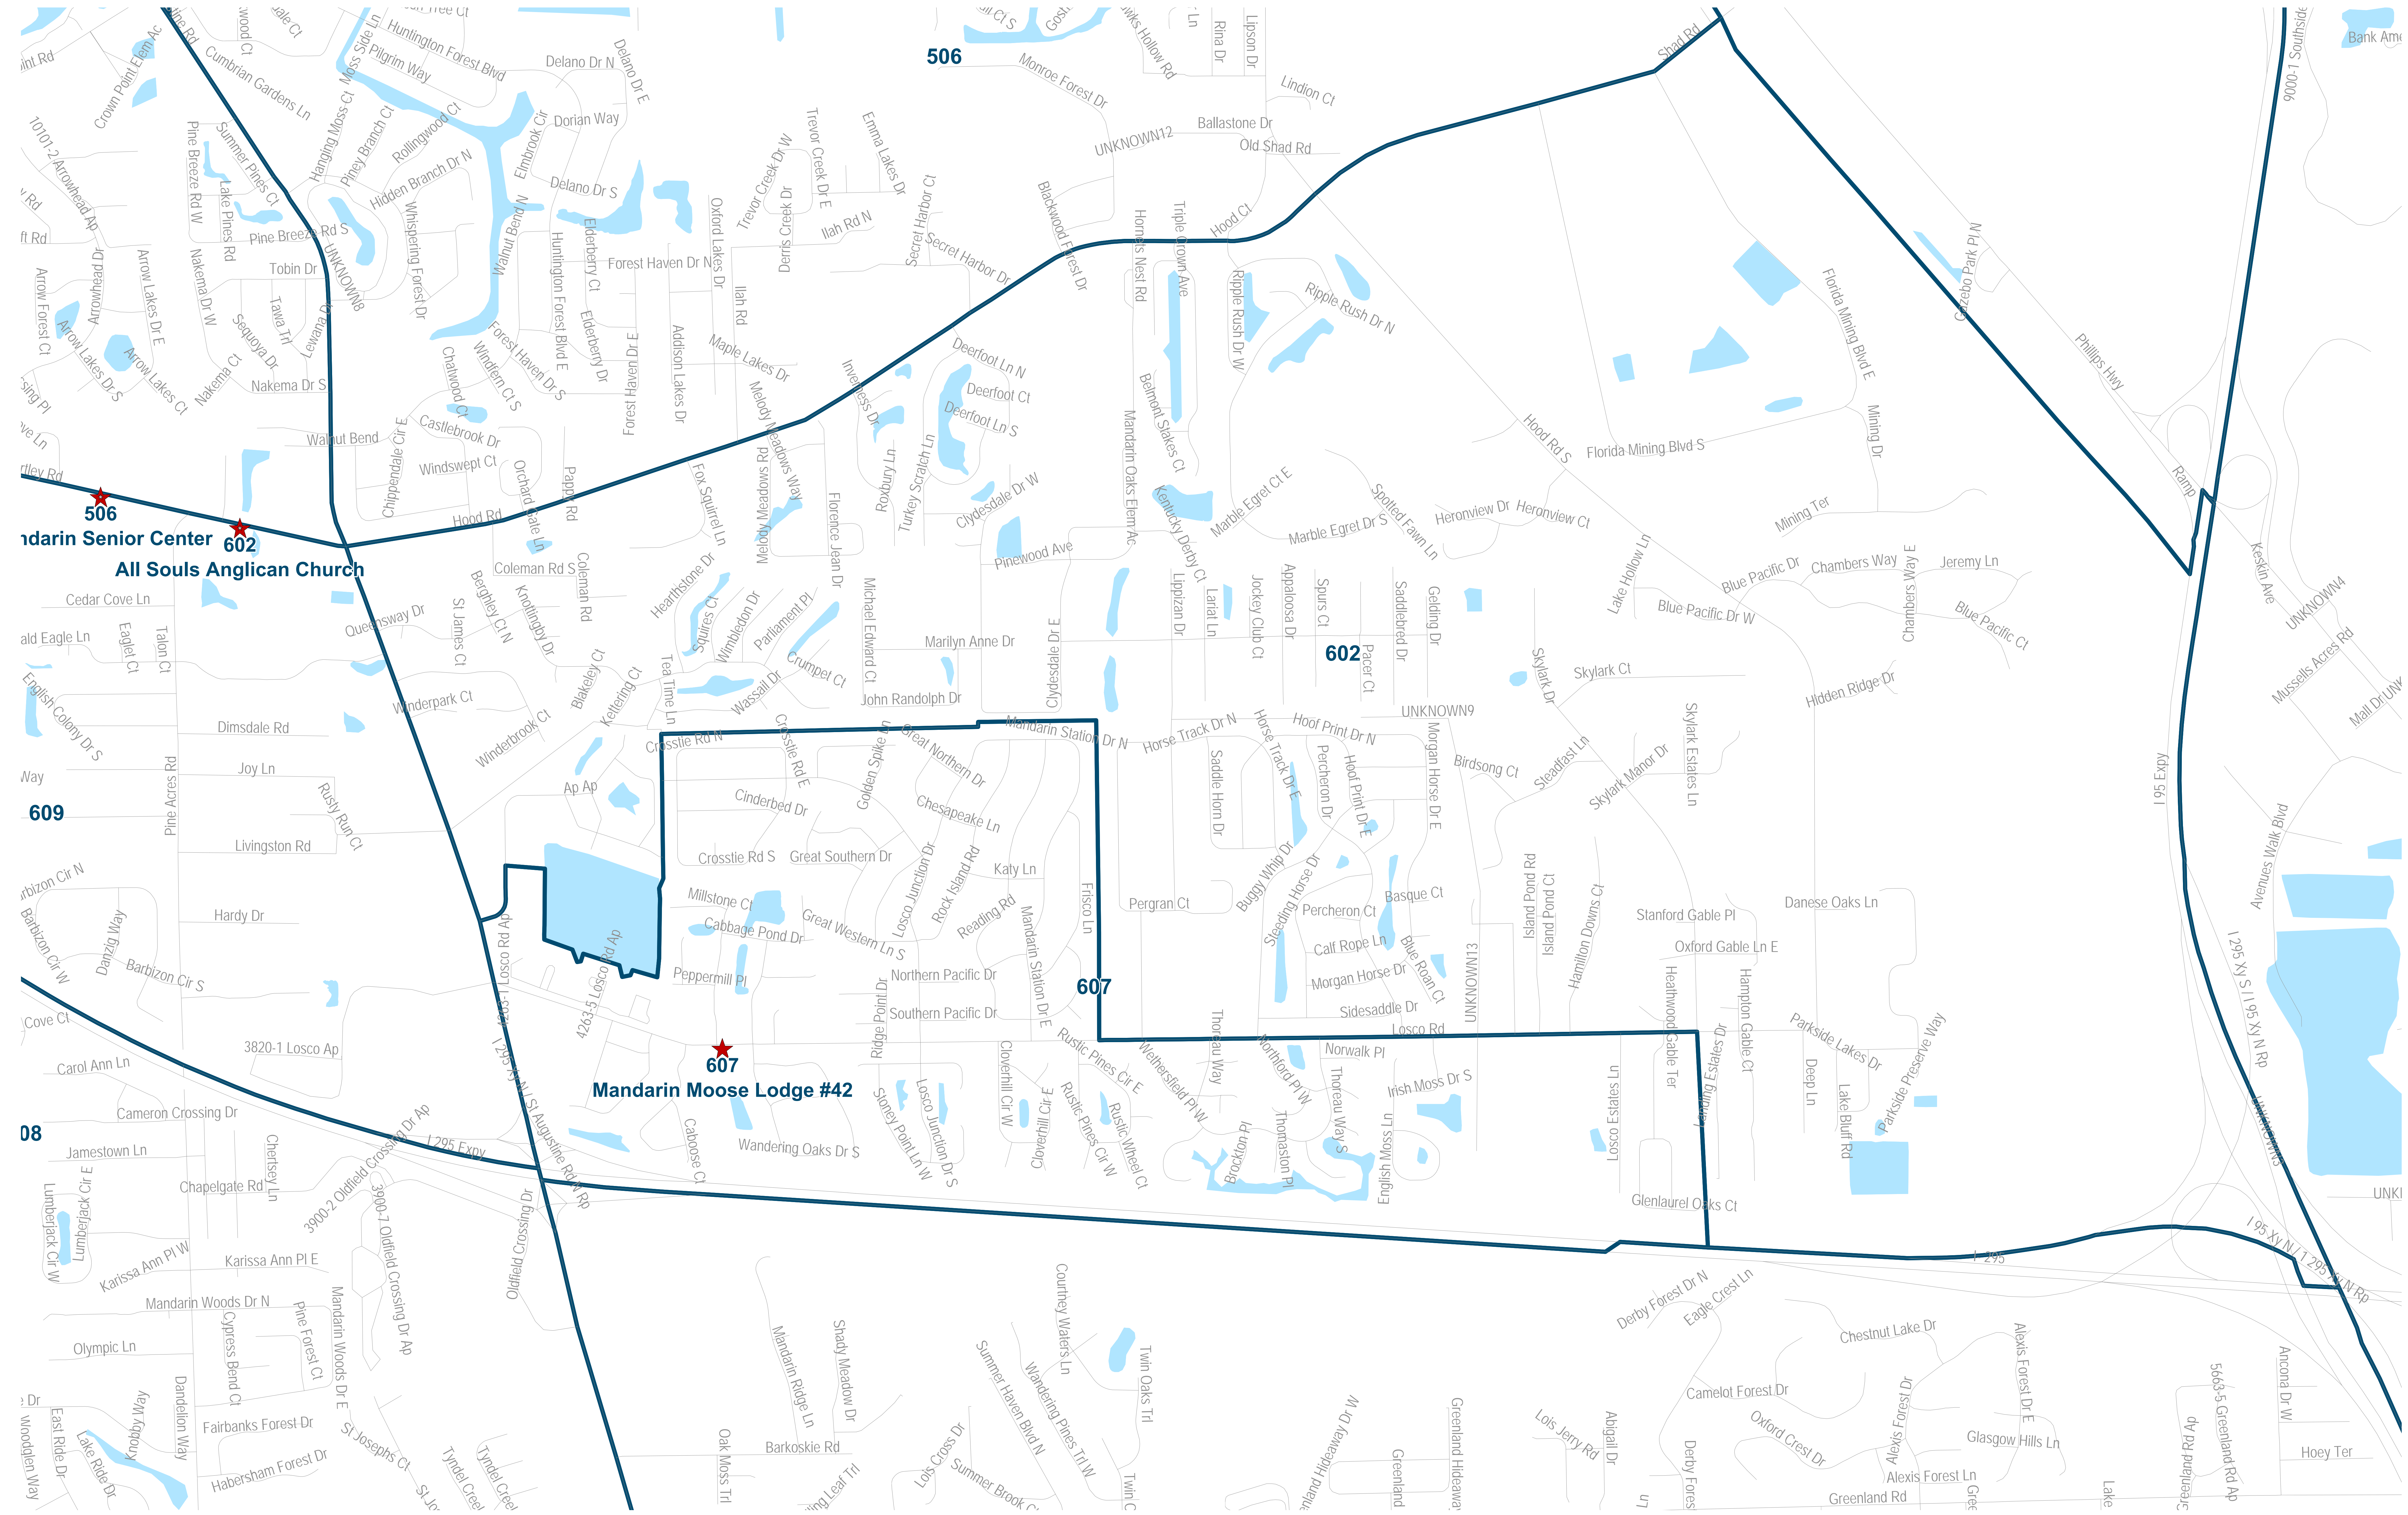

Duval County Supervisor of Elections Precinct 602

All Souls Anglican Church
4042 Hartley Rd
Jacksonville, FL 32257