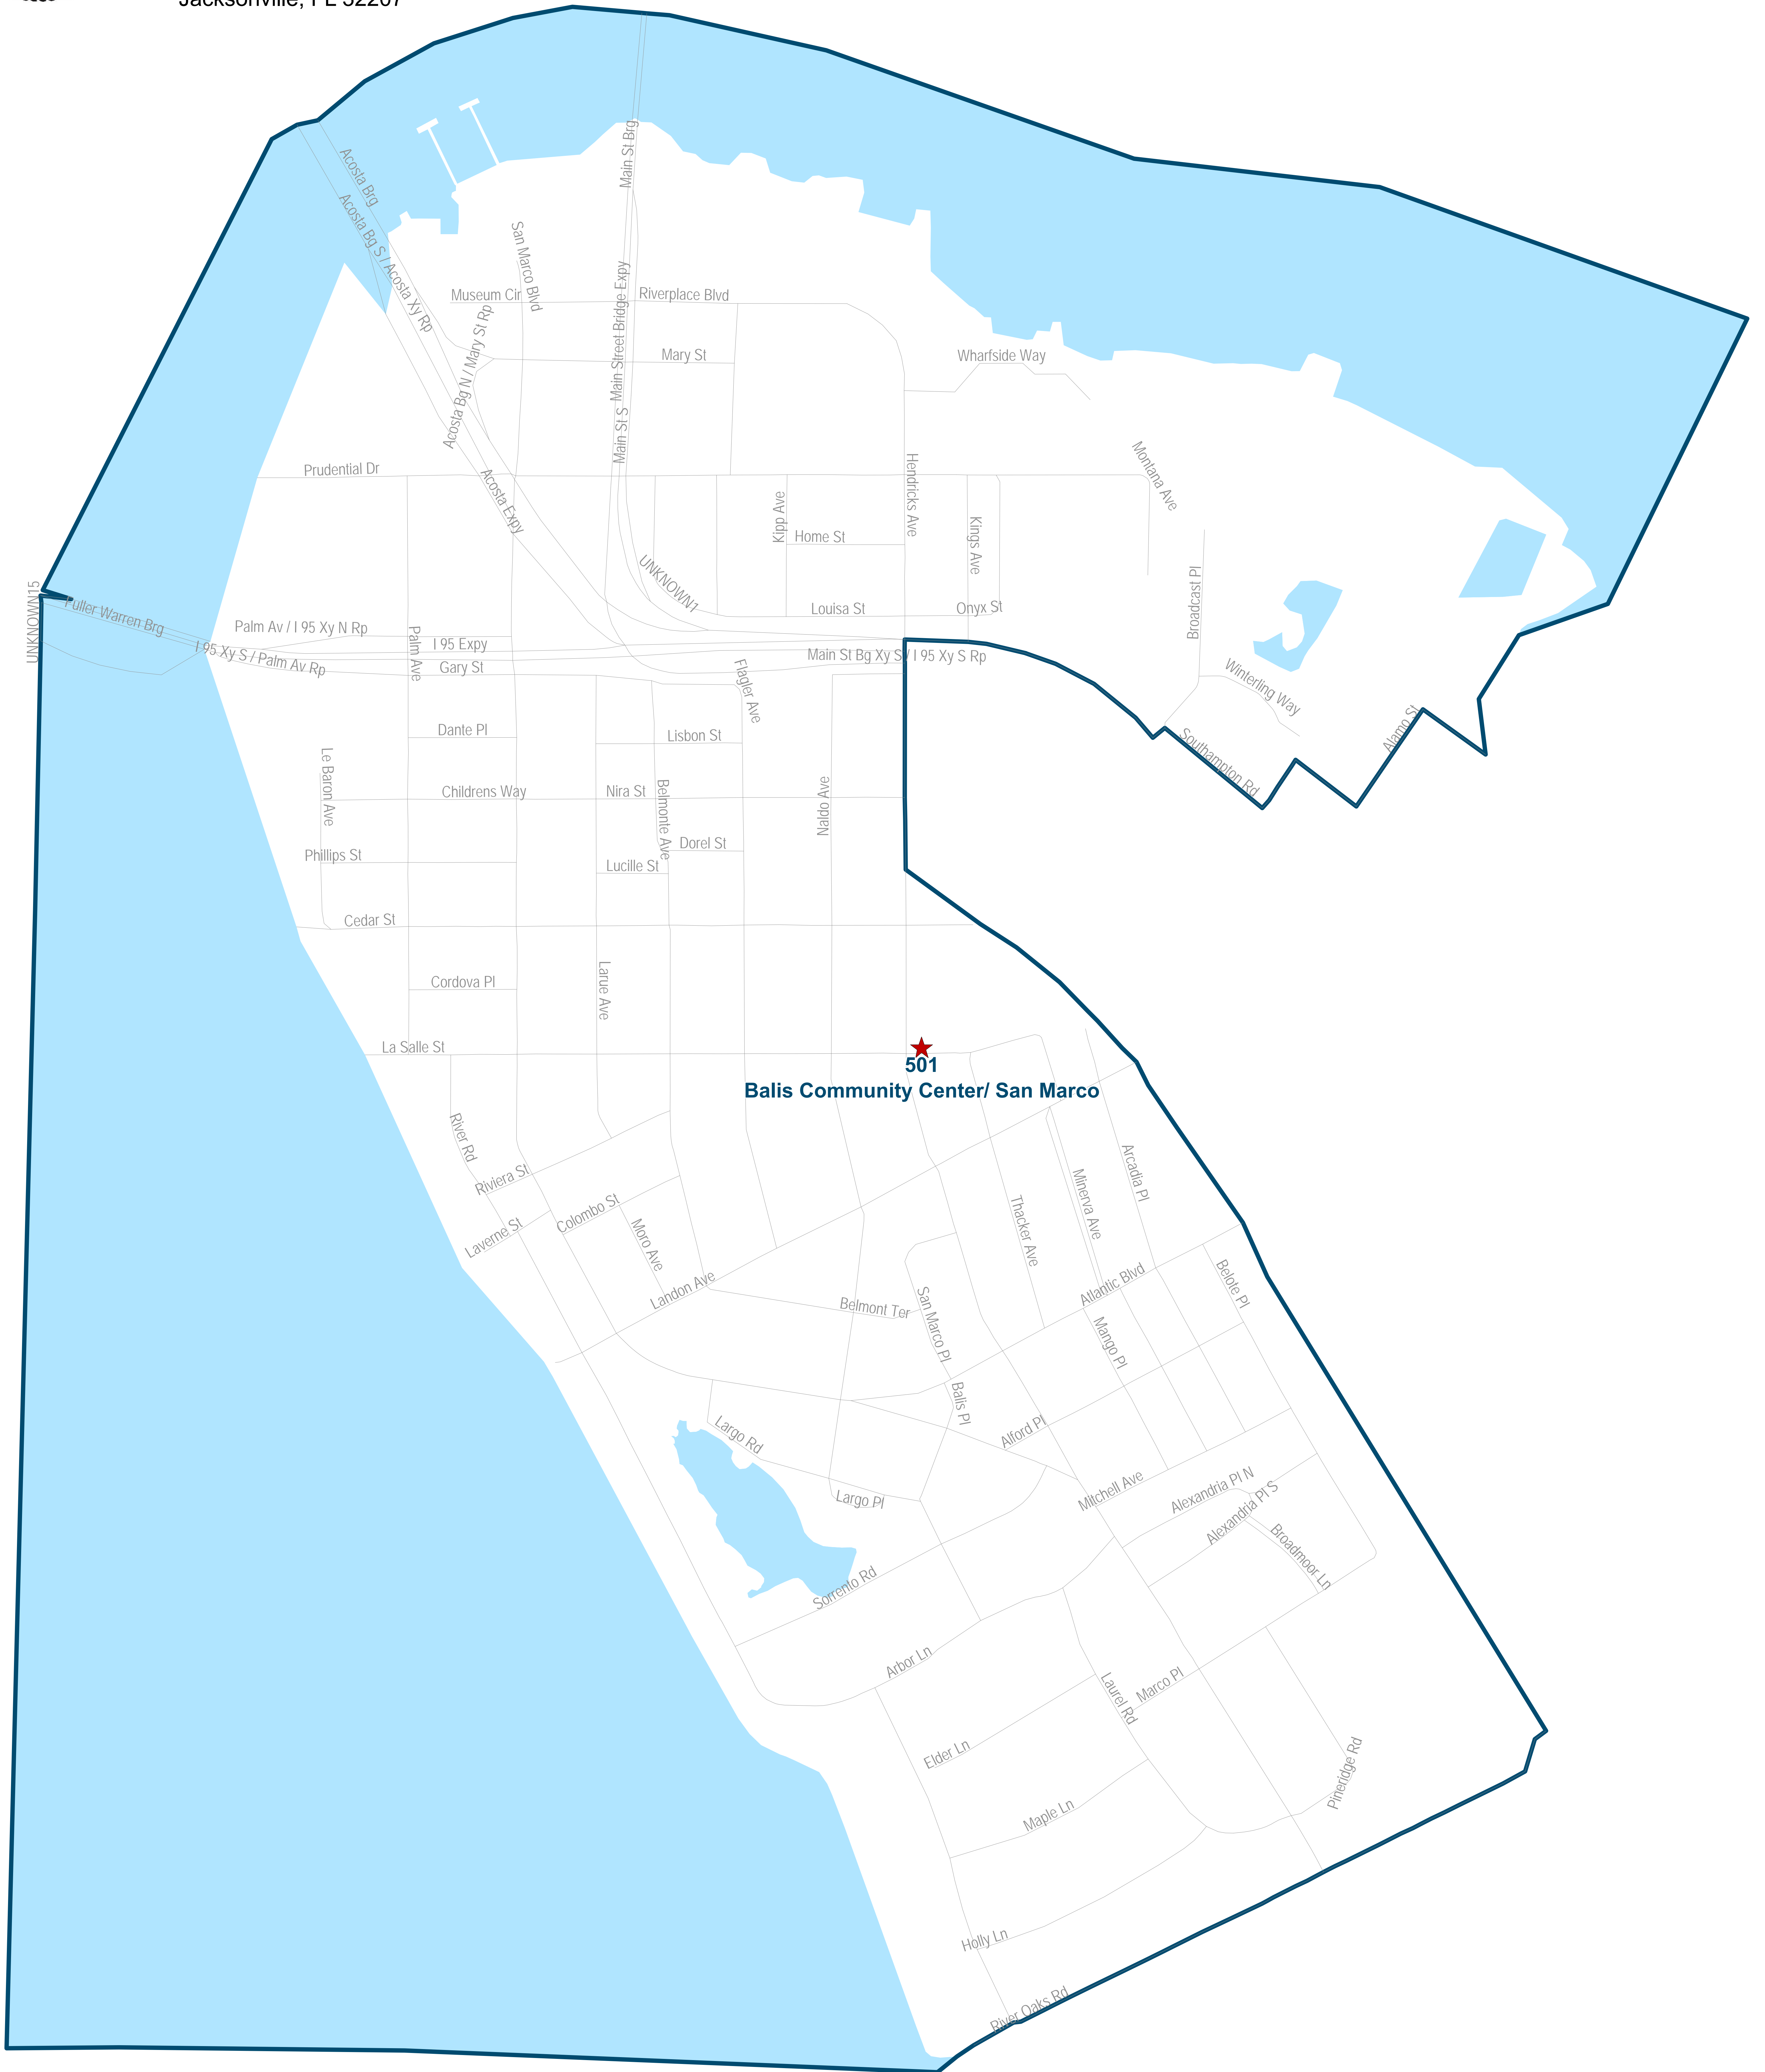

Duval County Supervisor of Elections Precinct 501

Balis Community Center/ San Marco
1513 La Salle St
Jacksonville, FL 32207

501
Balis Community Center/ San Marco