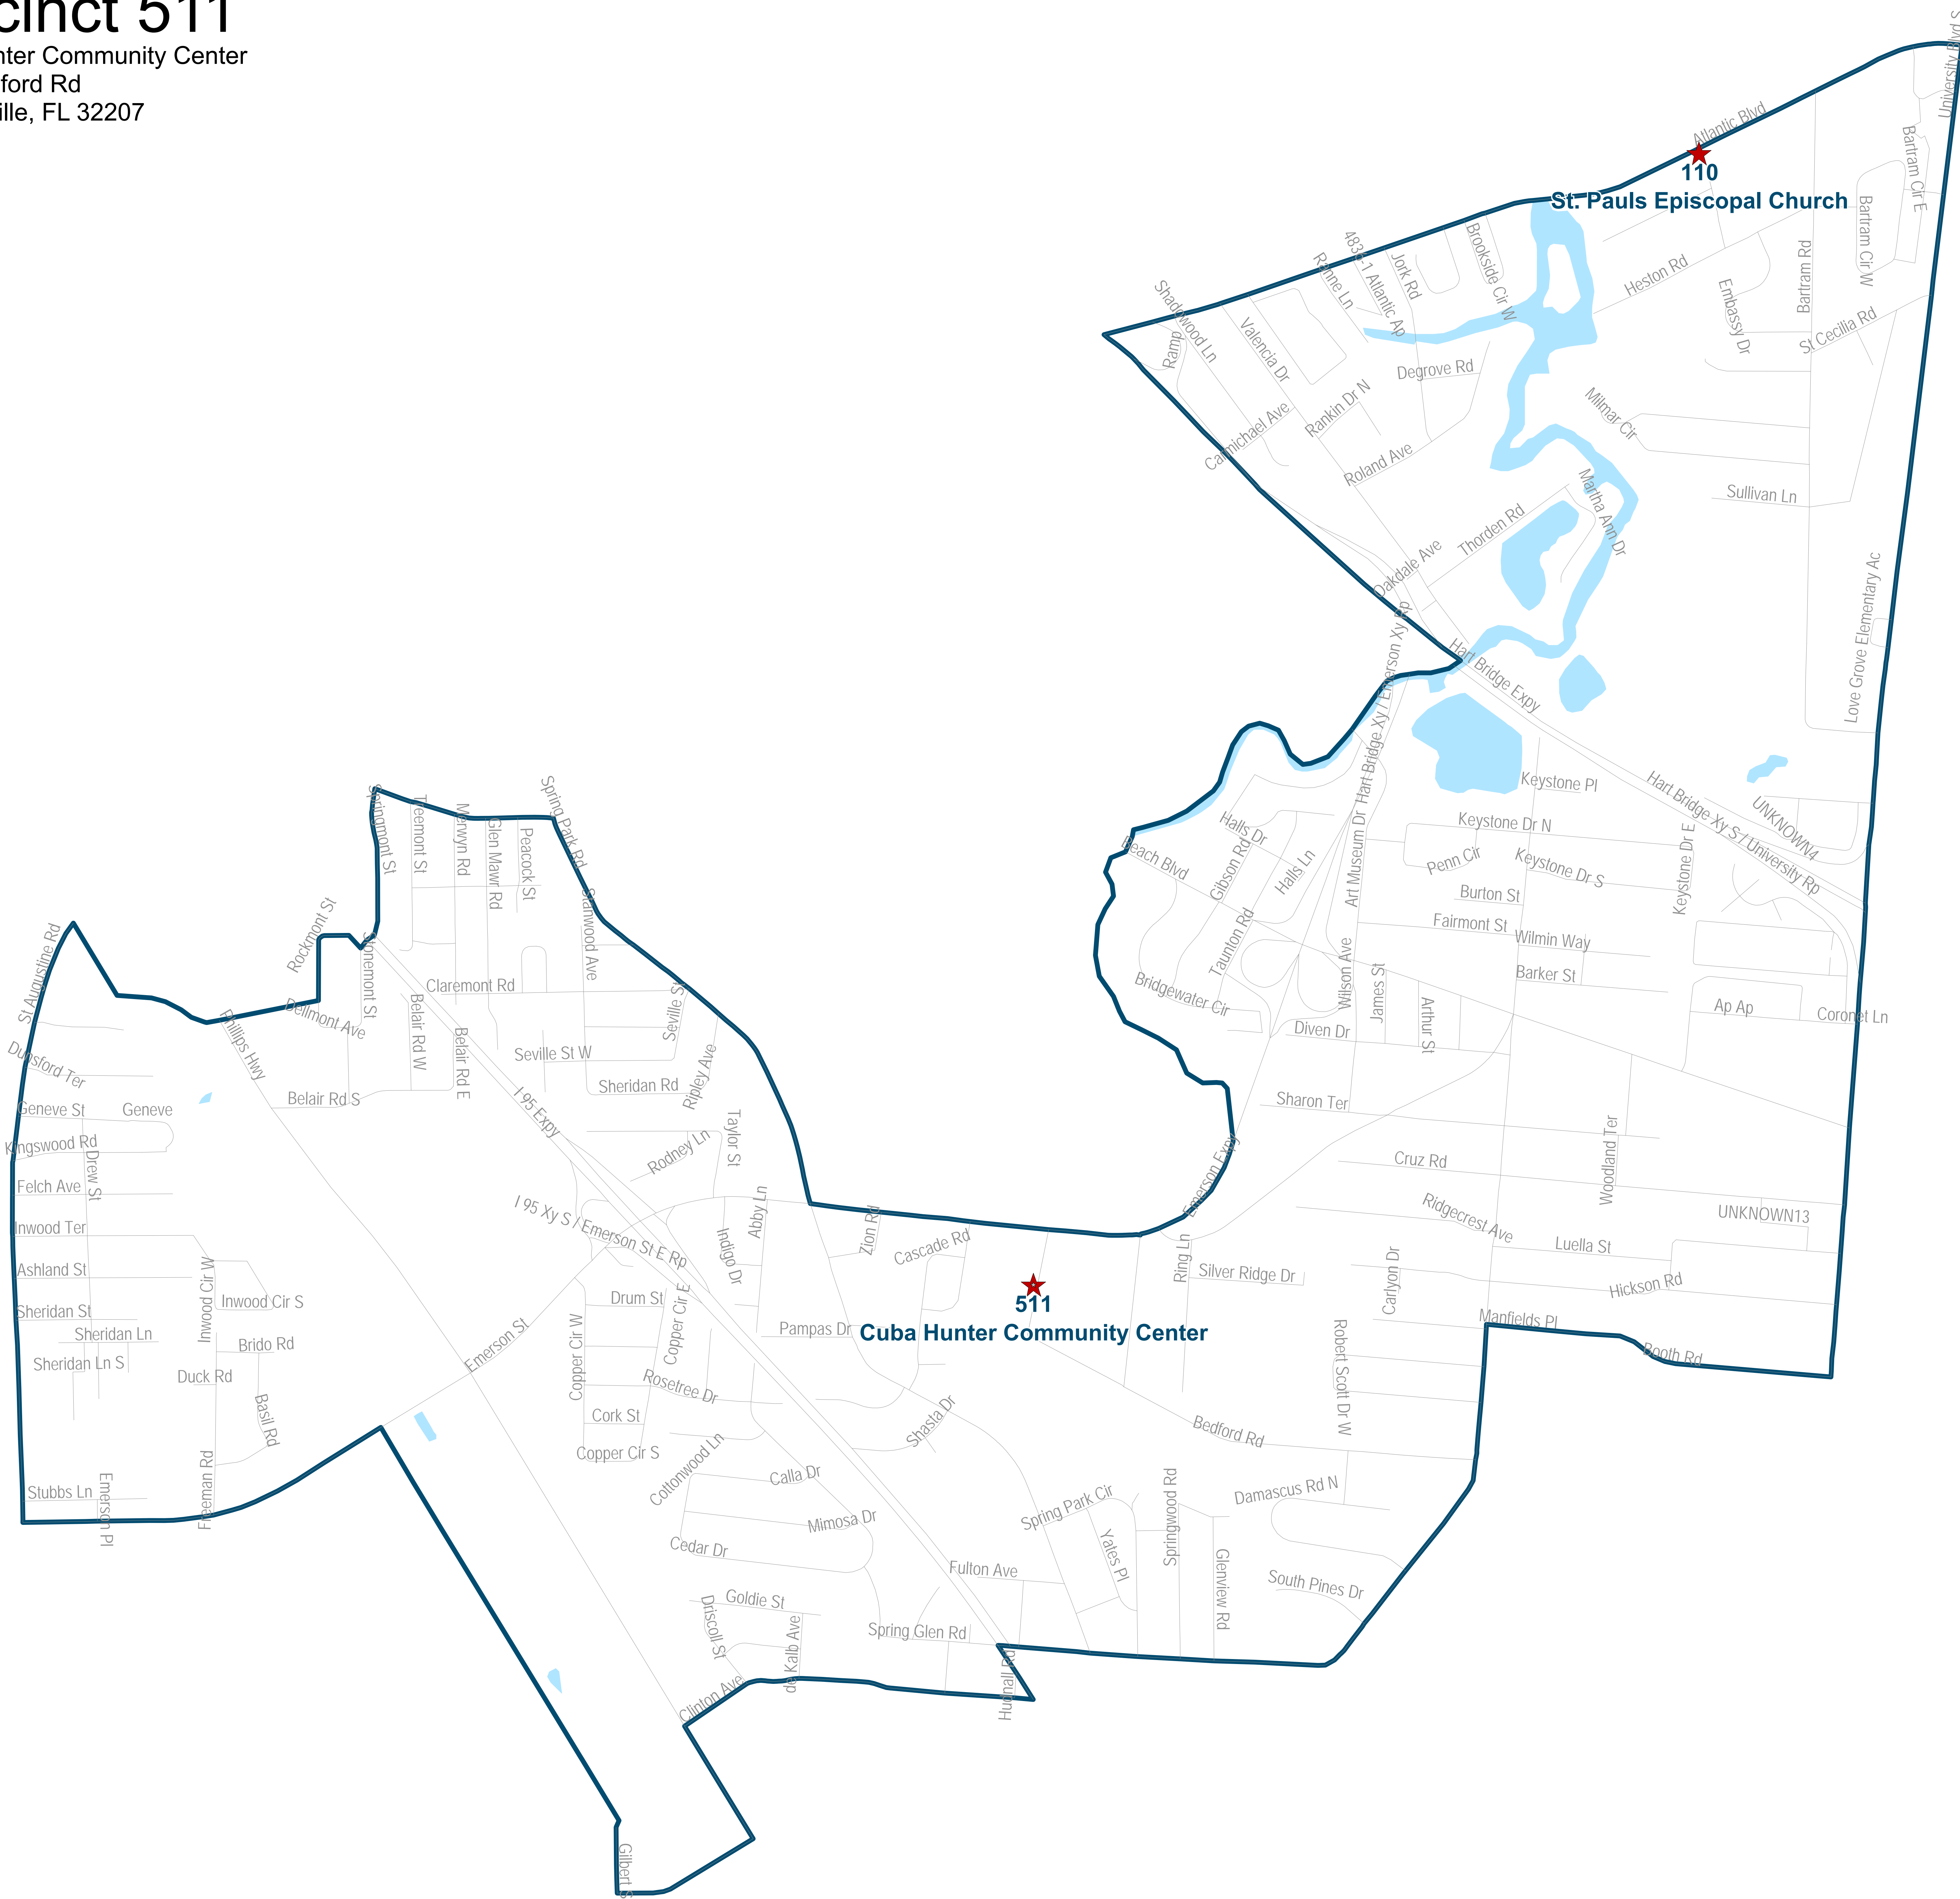

Duval County Supervisor of Elections Precinct 511

Cuba Hunter Community Center
3620 Bedford Rd
Jacksonville, FL 32207