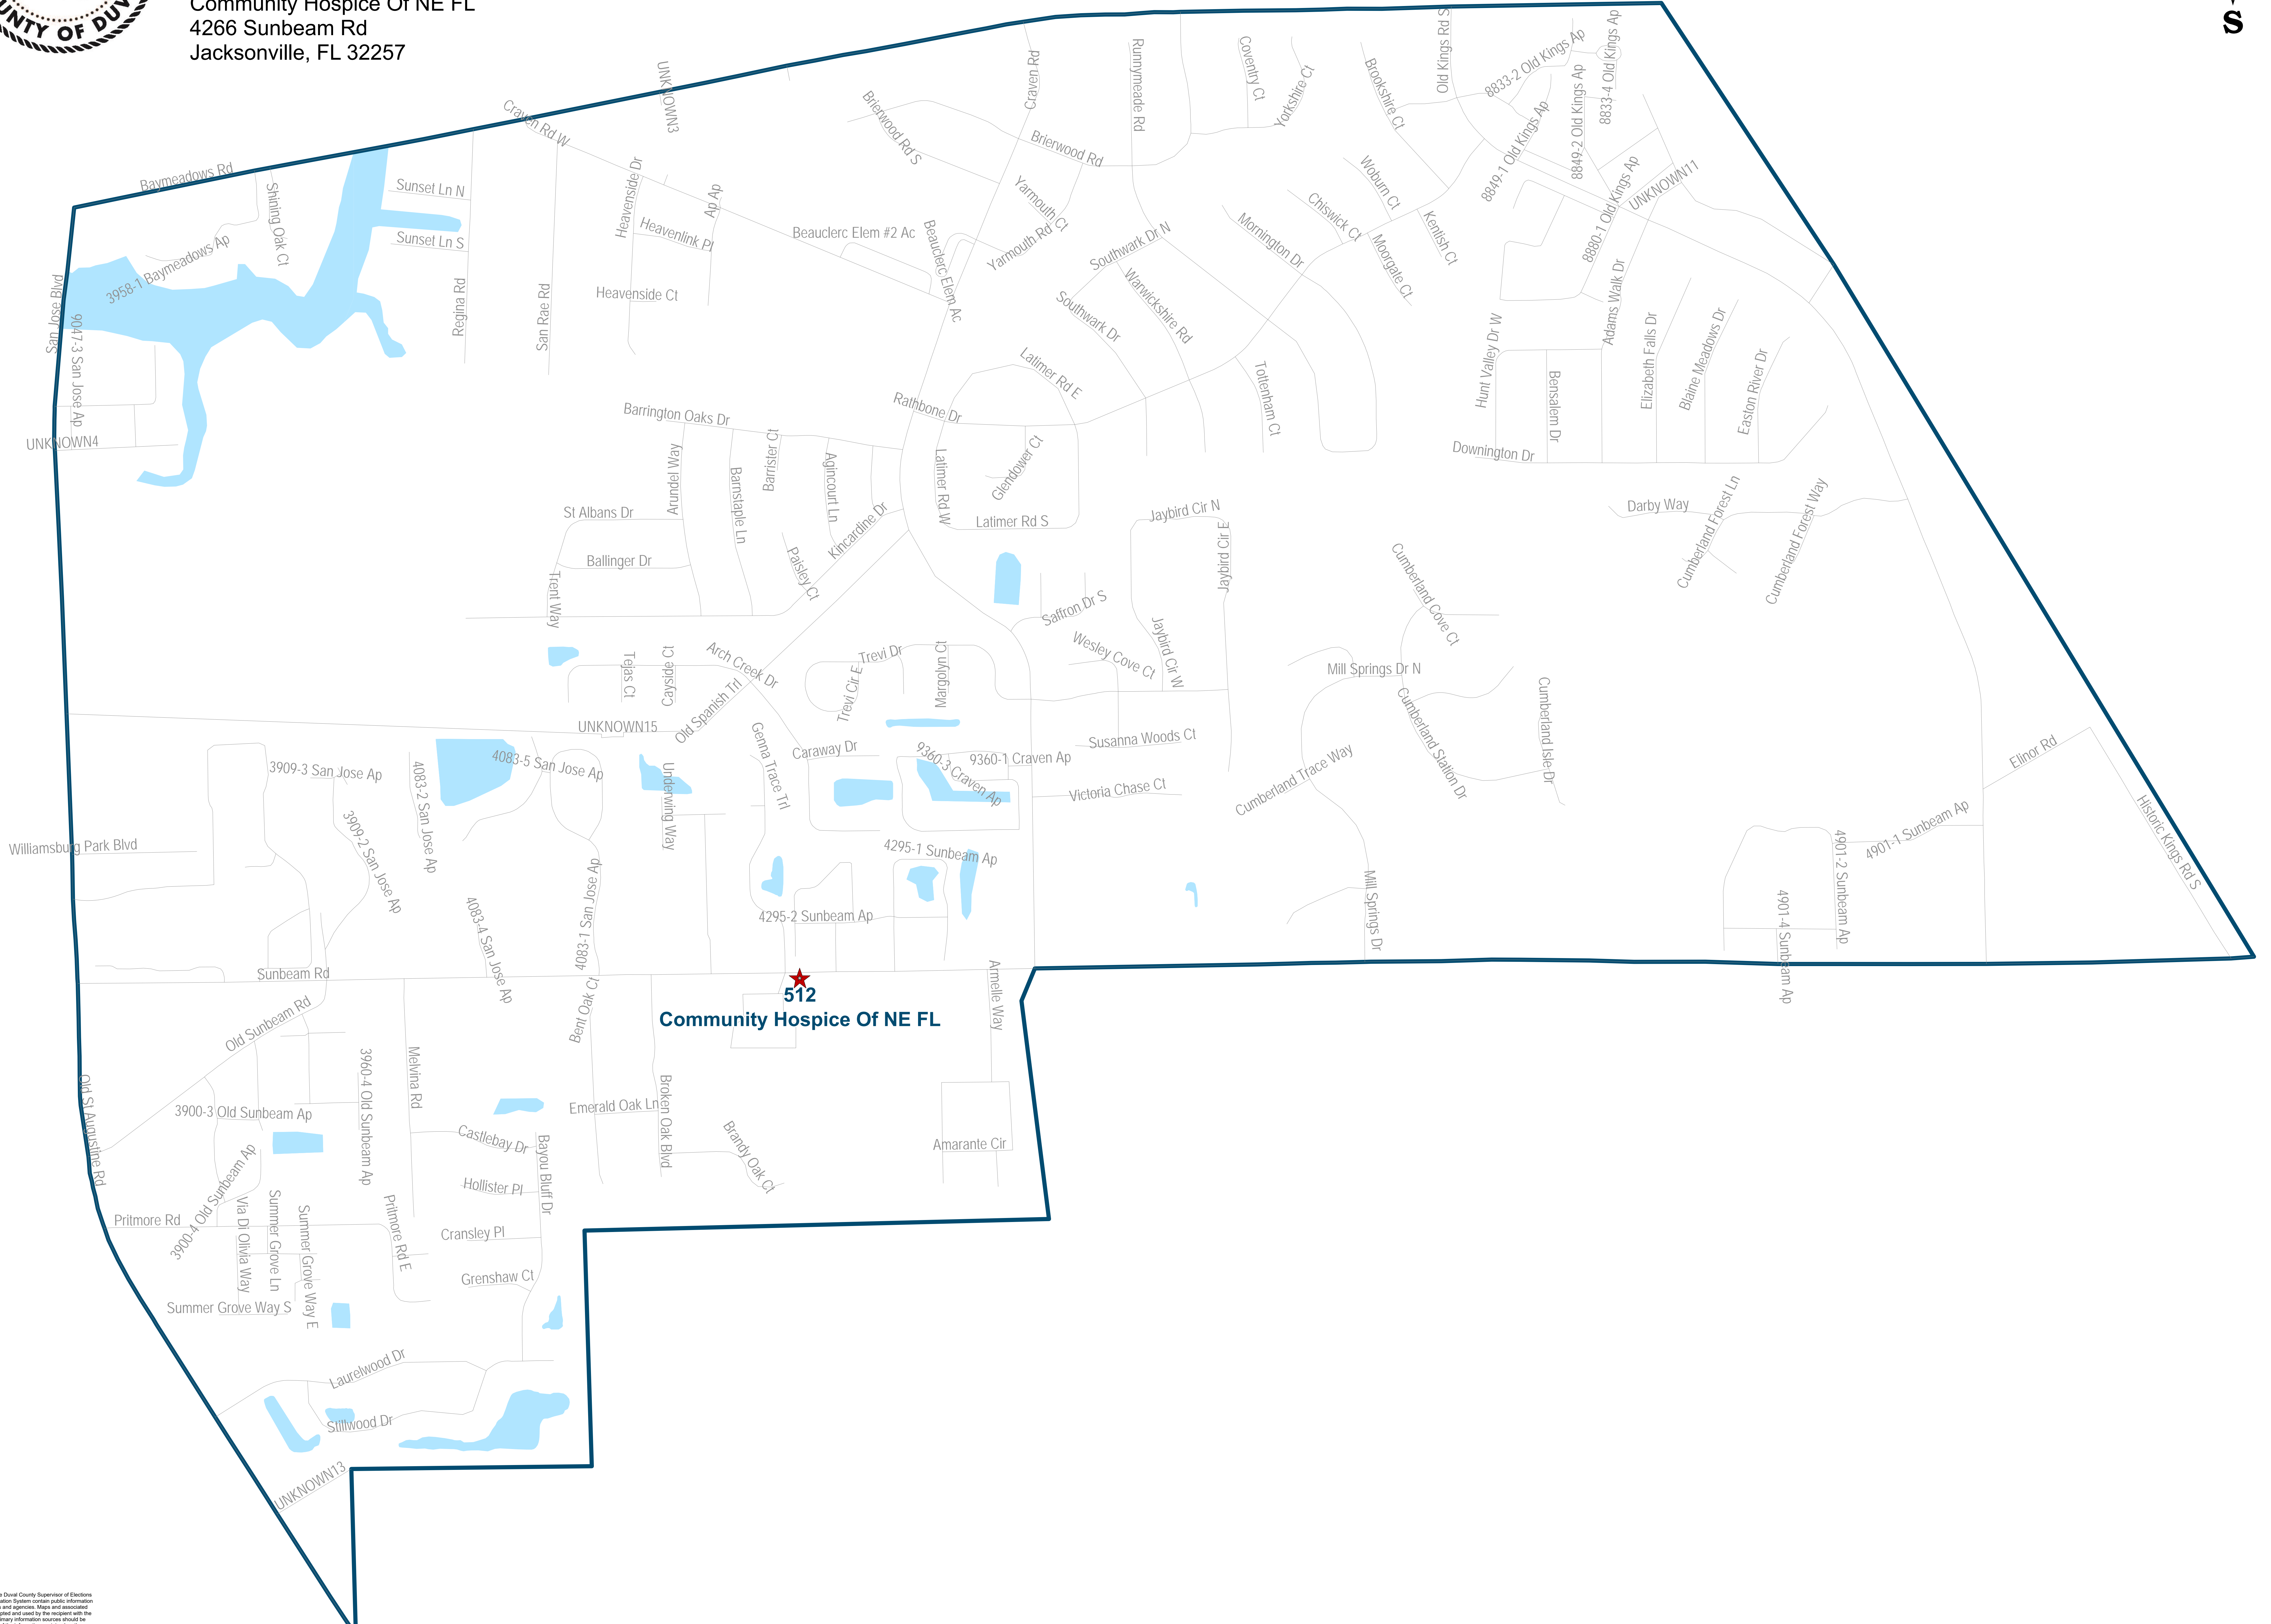

Duval County Supervisor of Elections Precinct 512

Community Hospice Of NE FL
4266 Sunbeam Rd
Jacksonville, FL 32257

512
Community Hospice Of NE FL