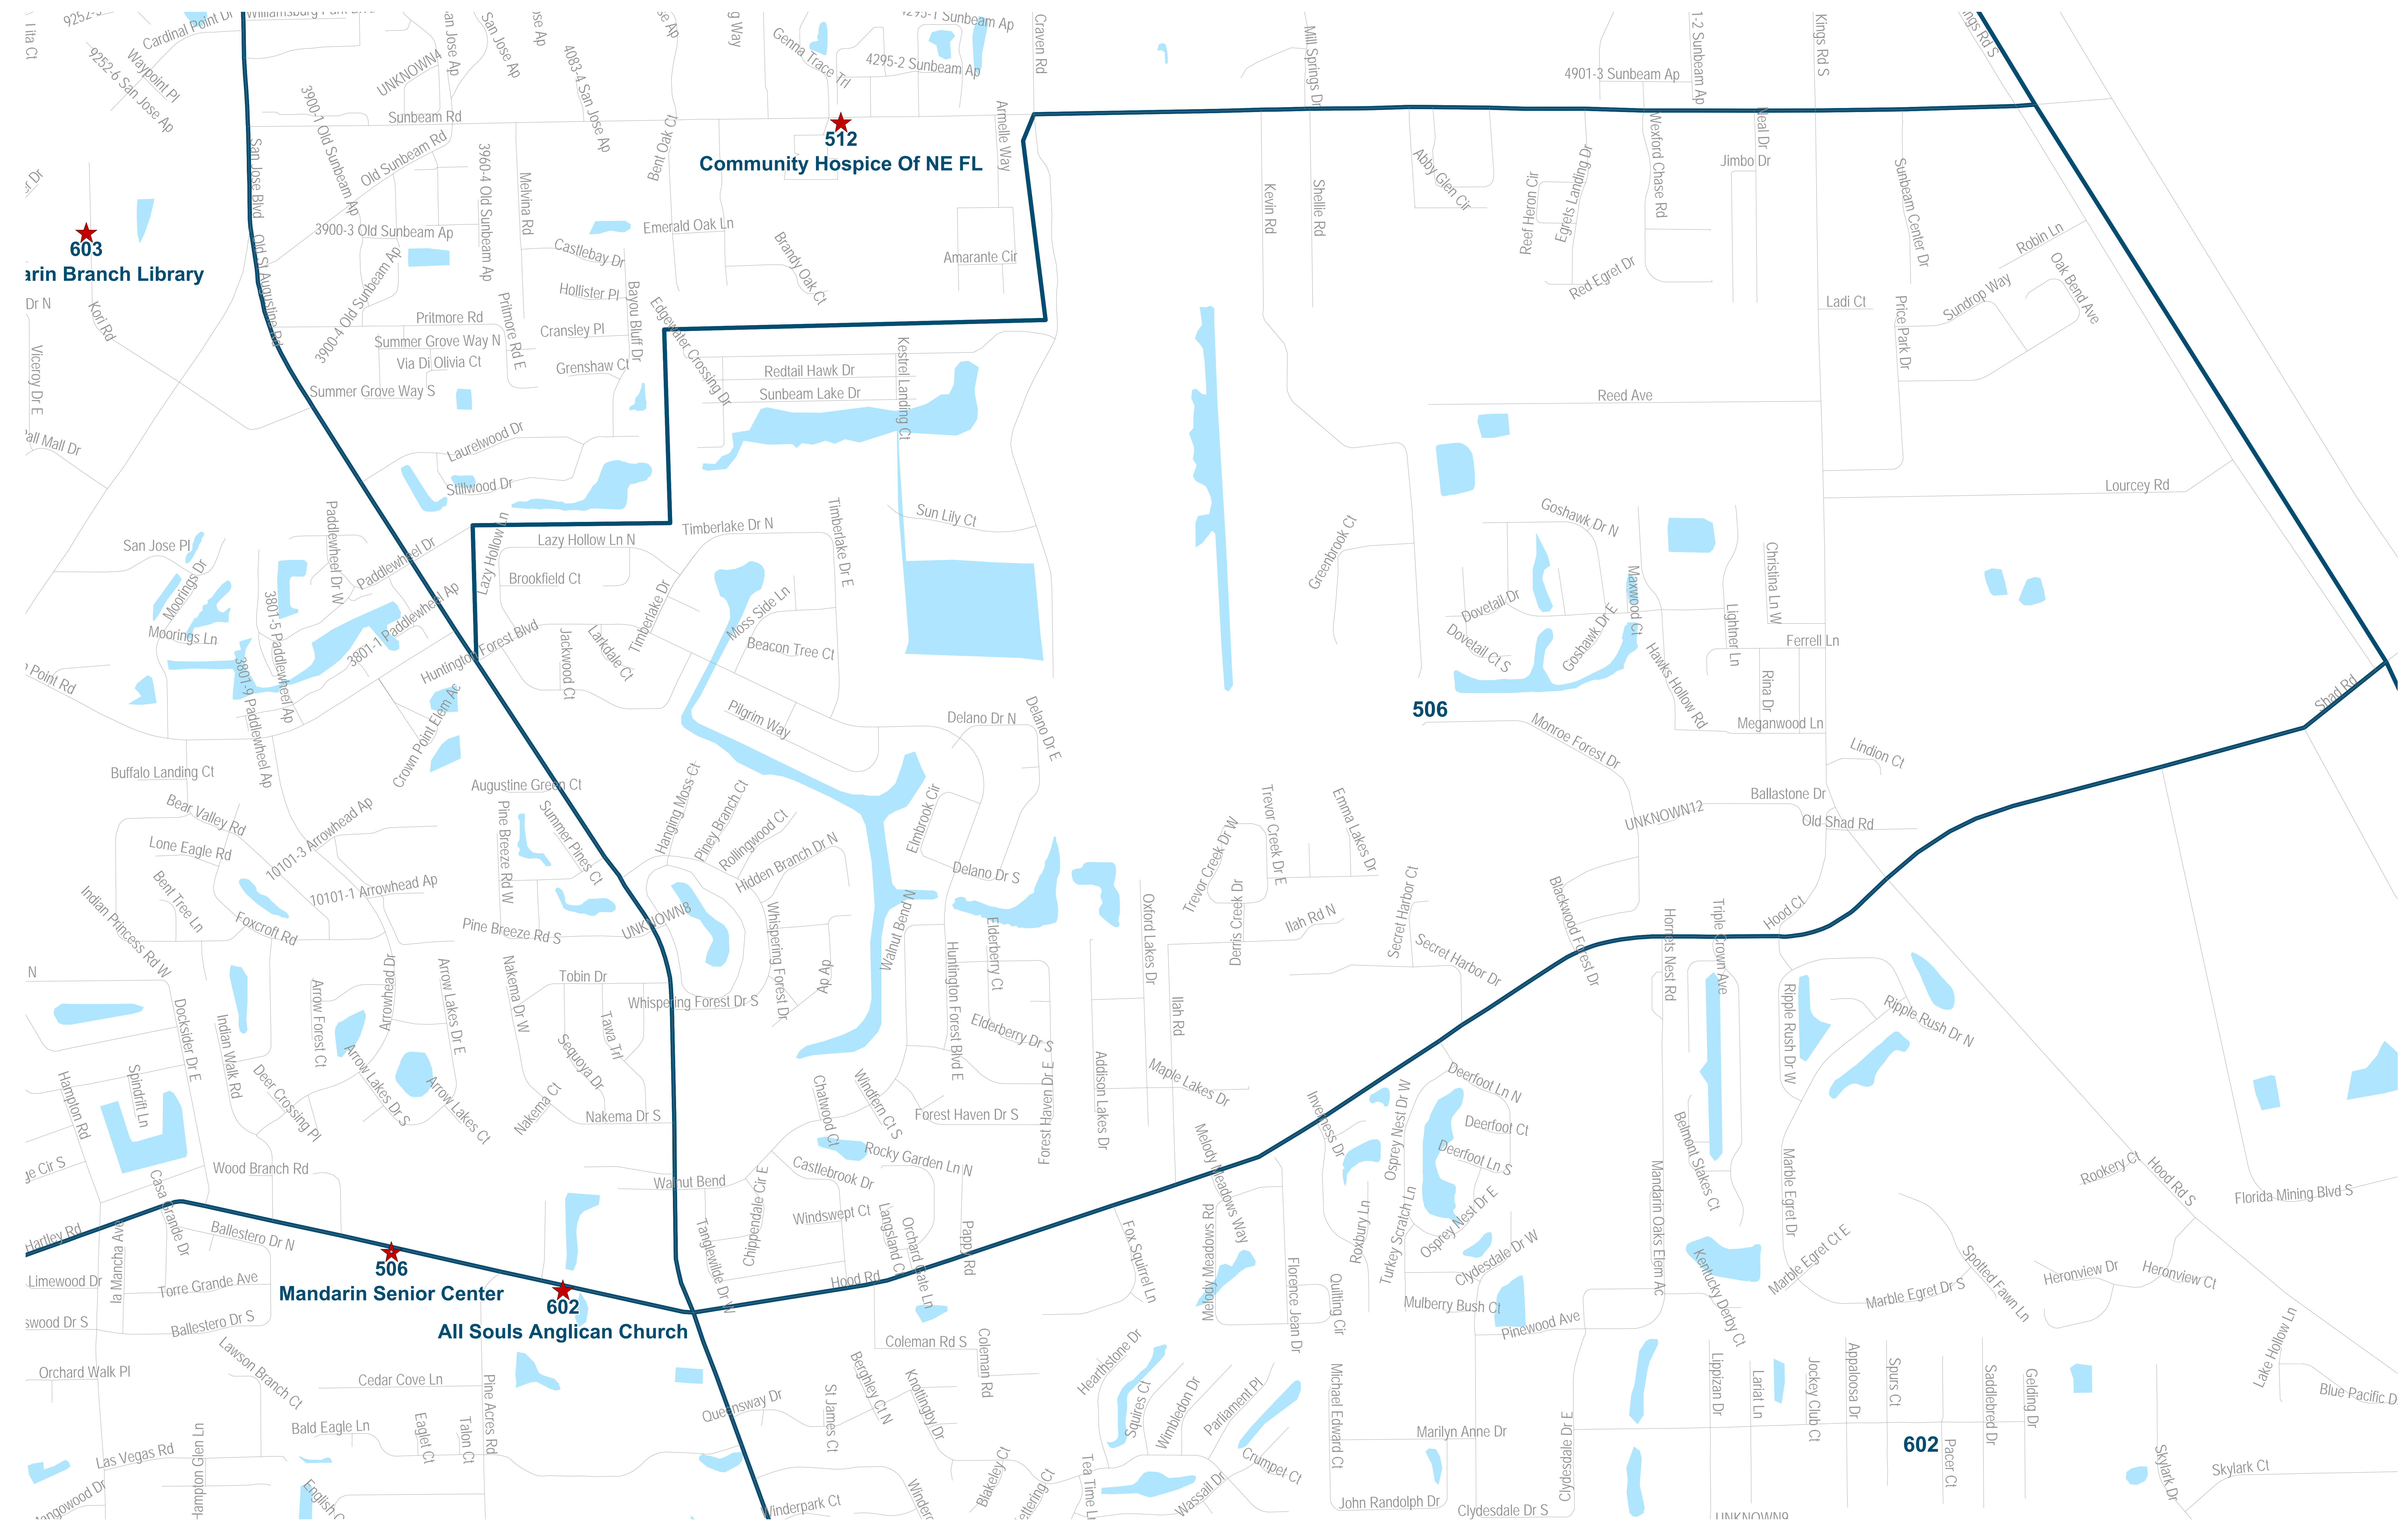

Duval County Supervisor of Elections Precinct 506

Mandarin Senior Center
3848 Hartley Rd
Jacksonville, FL 32257