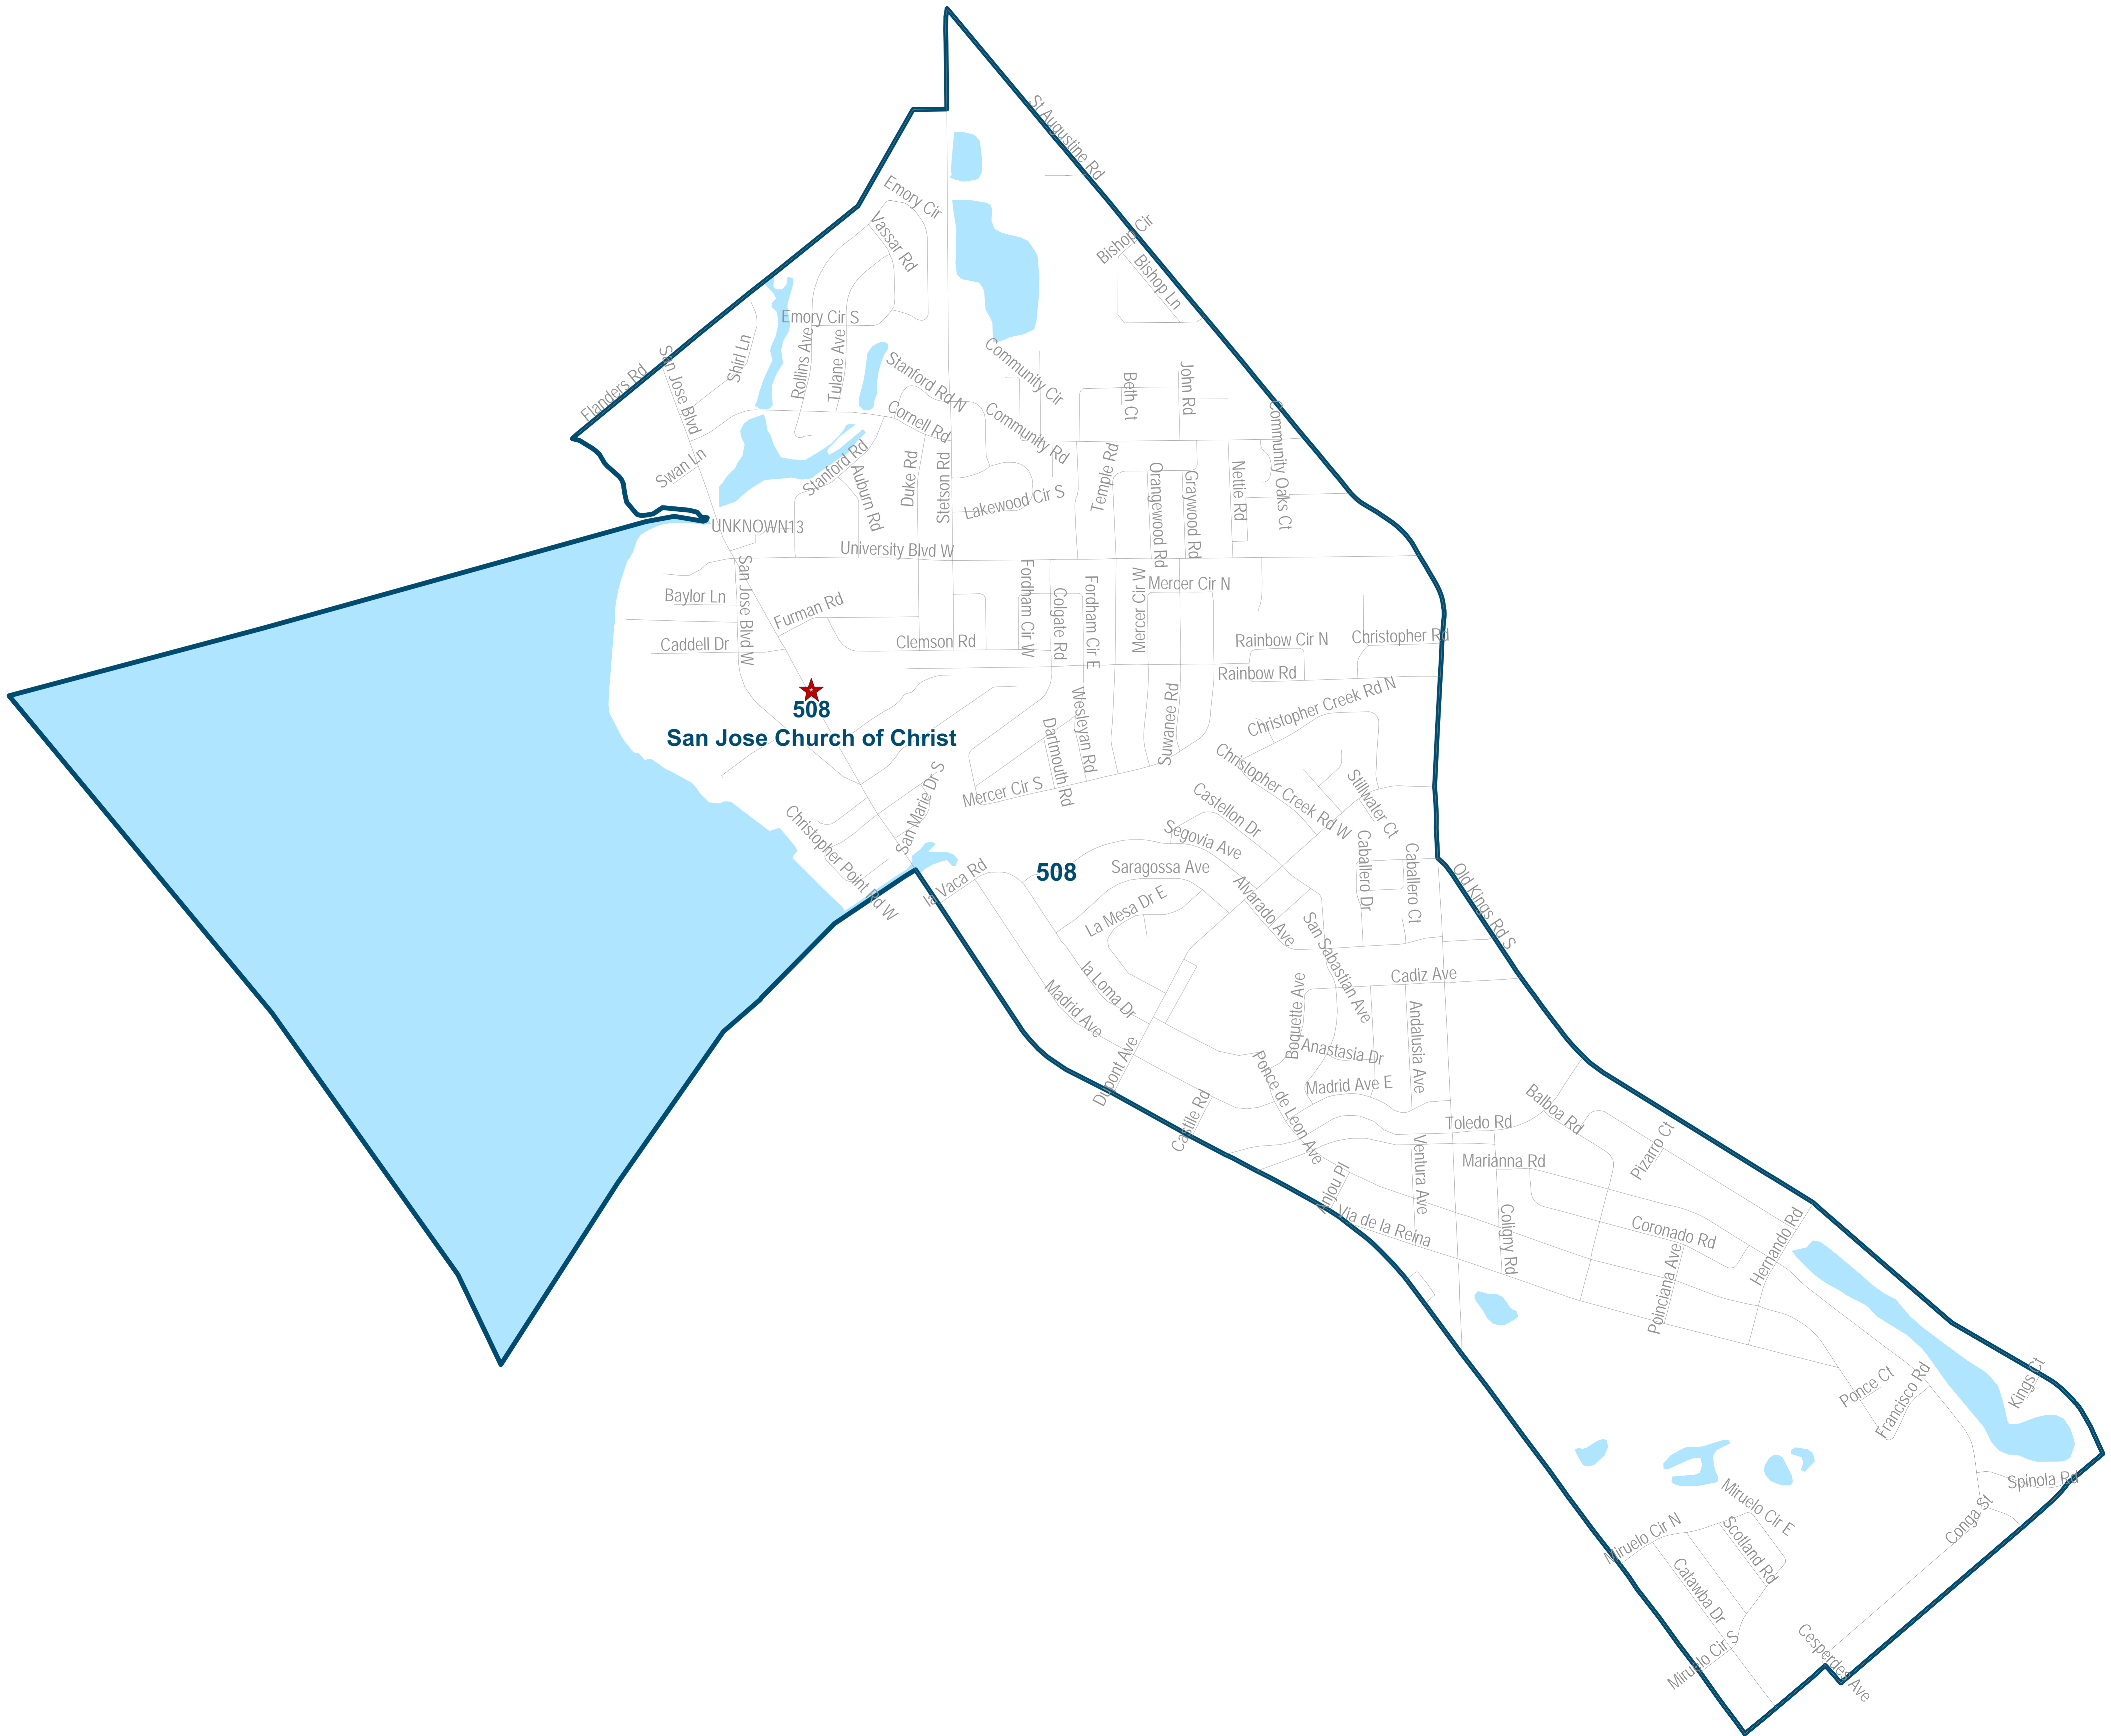

Duval County Supervisor of Elections Precinct 508

San Jose Church of Christ
6233 San Jose Blvd
Jacksonville, FL 32217

508
San Jose Church of Christ

508