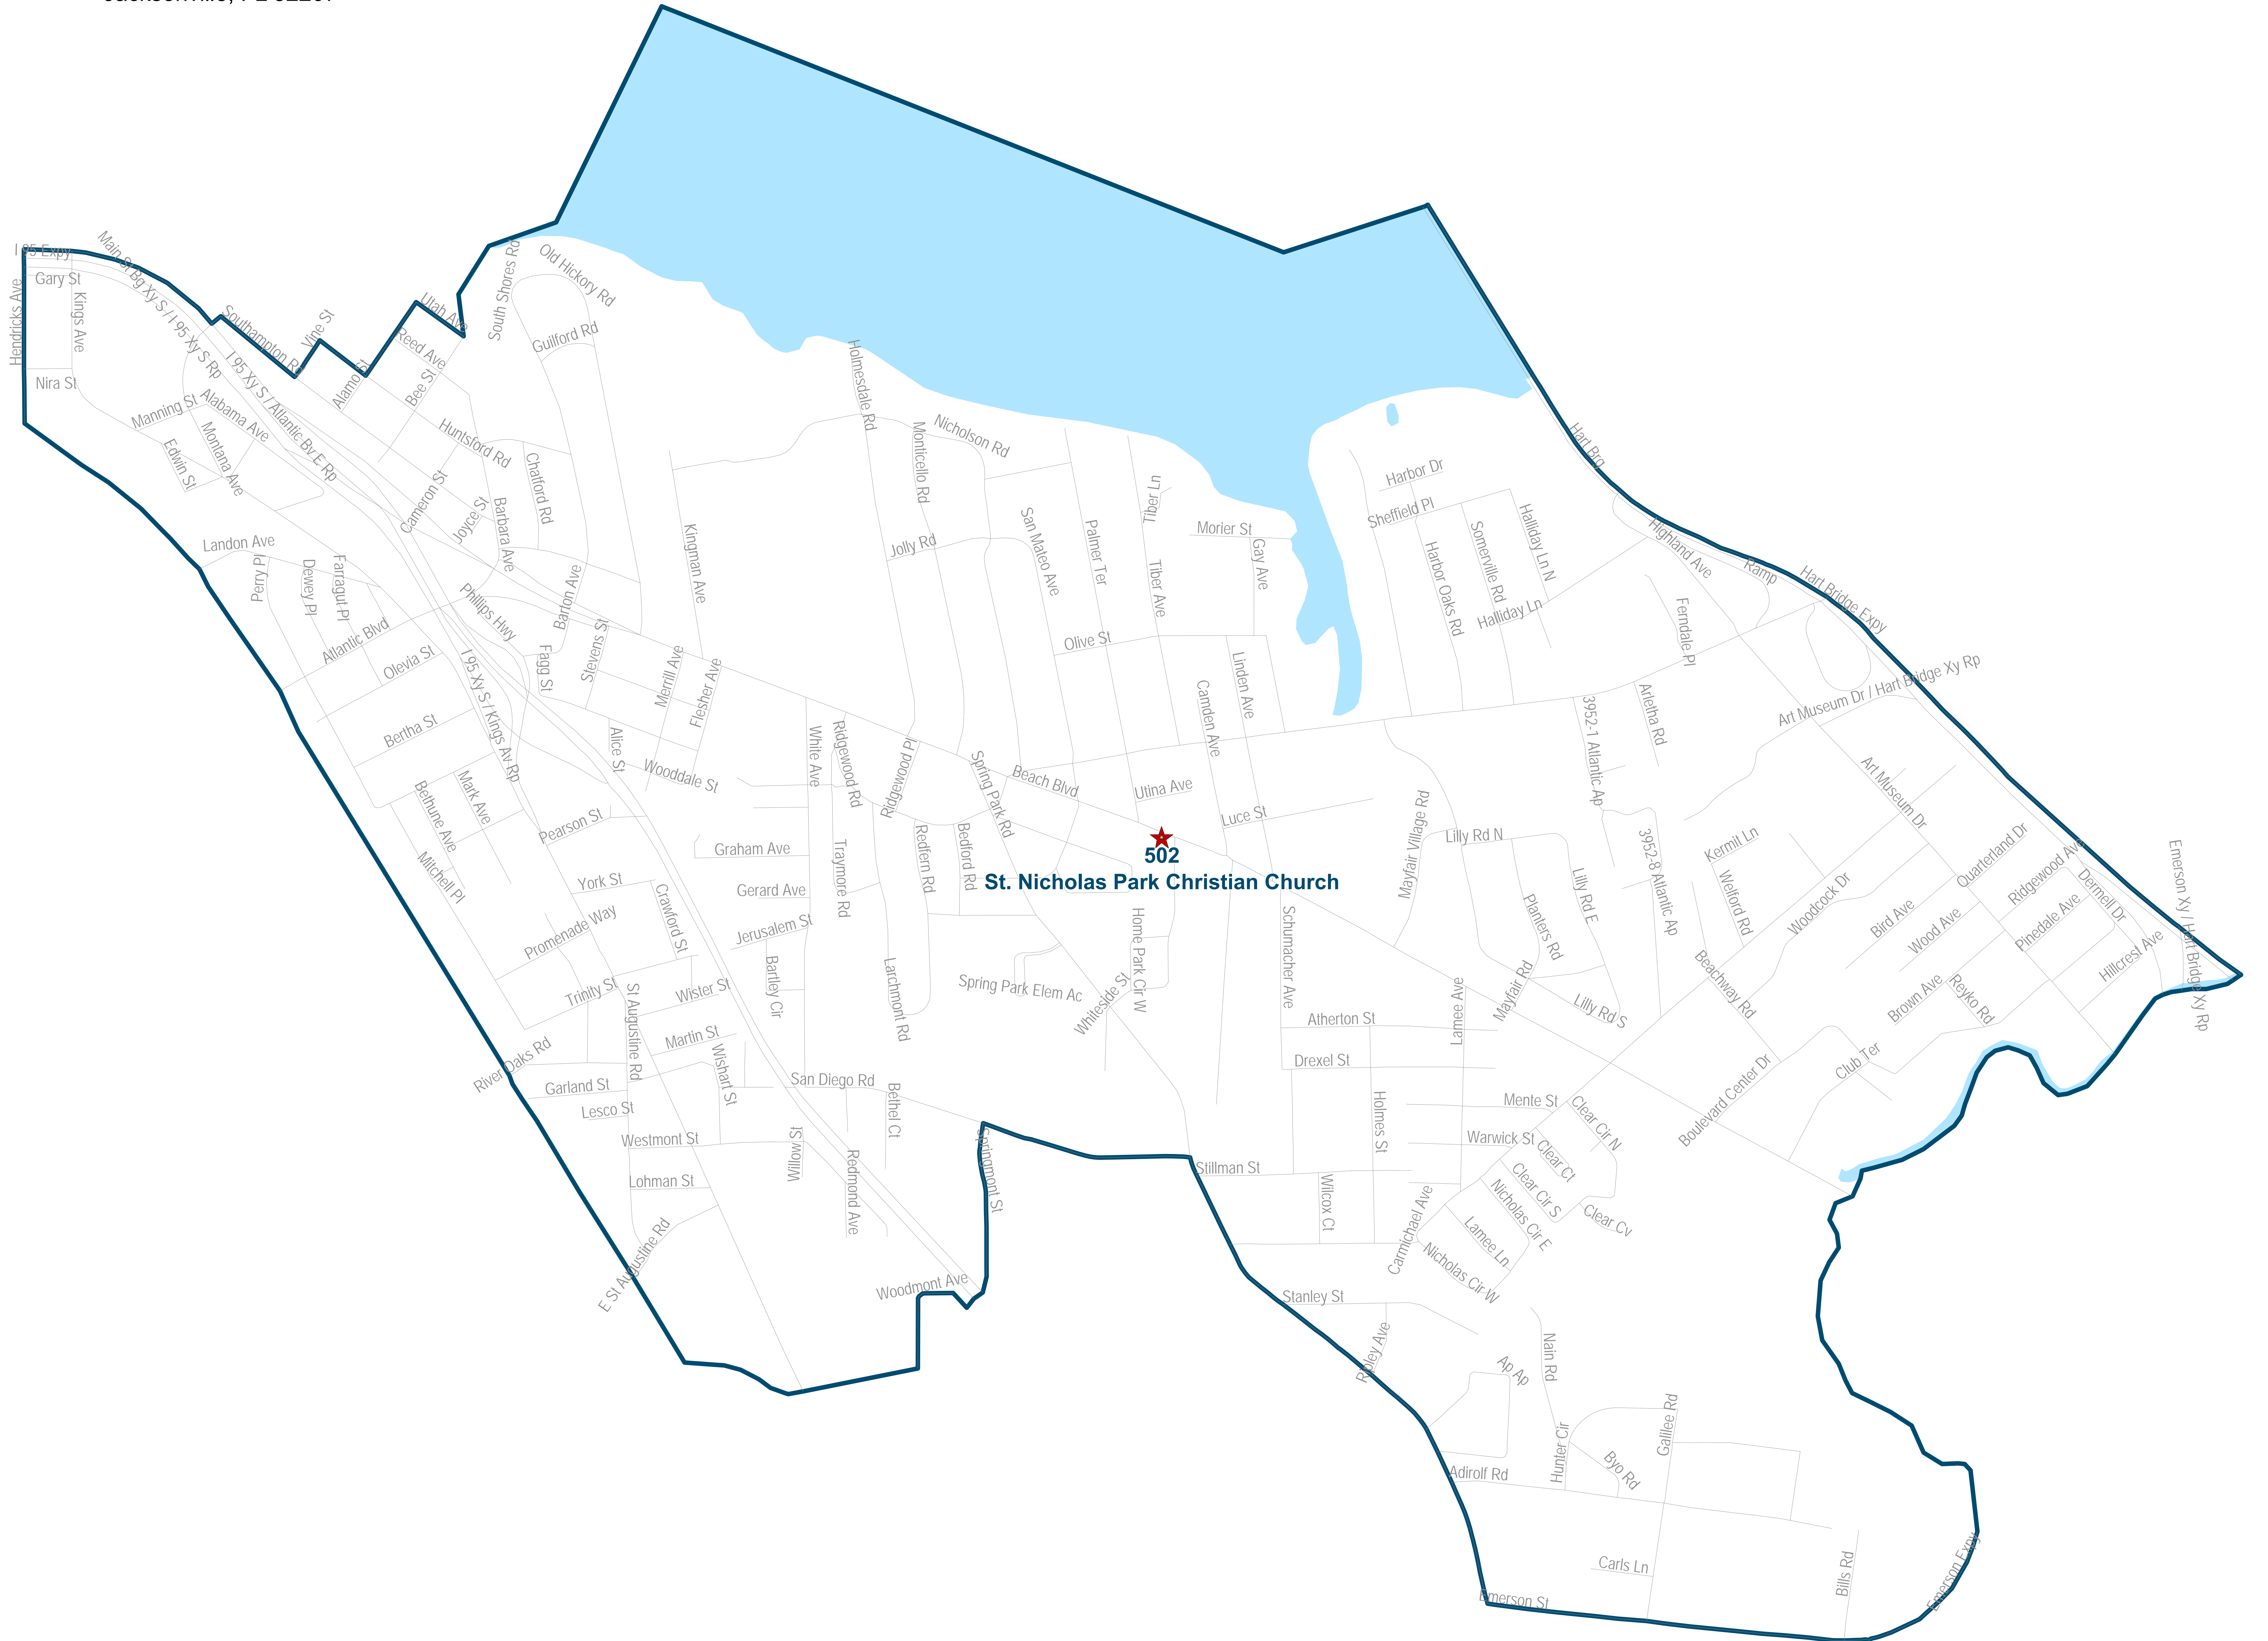

Duval County Supervisor of Elections Precinct 502

St. Nicholas Park Christian Church
3226 Beach Blvd
Jacksonville, FL 32207

502
St. Nicholas Park Christian Church