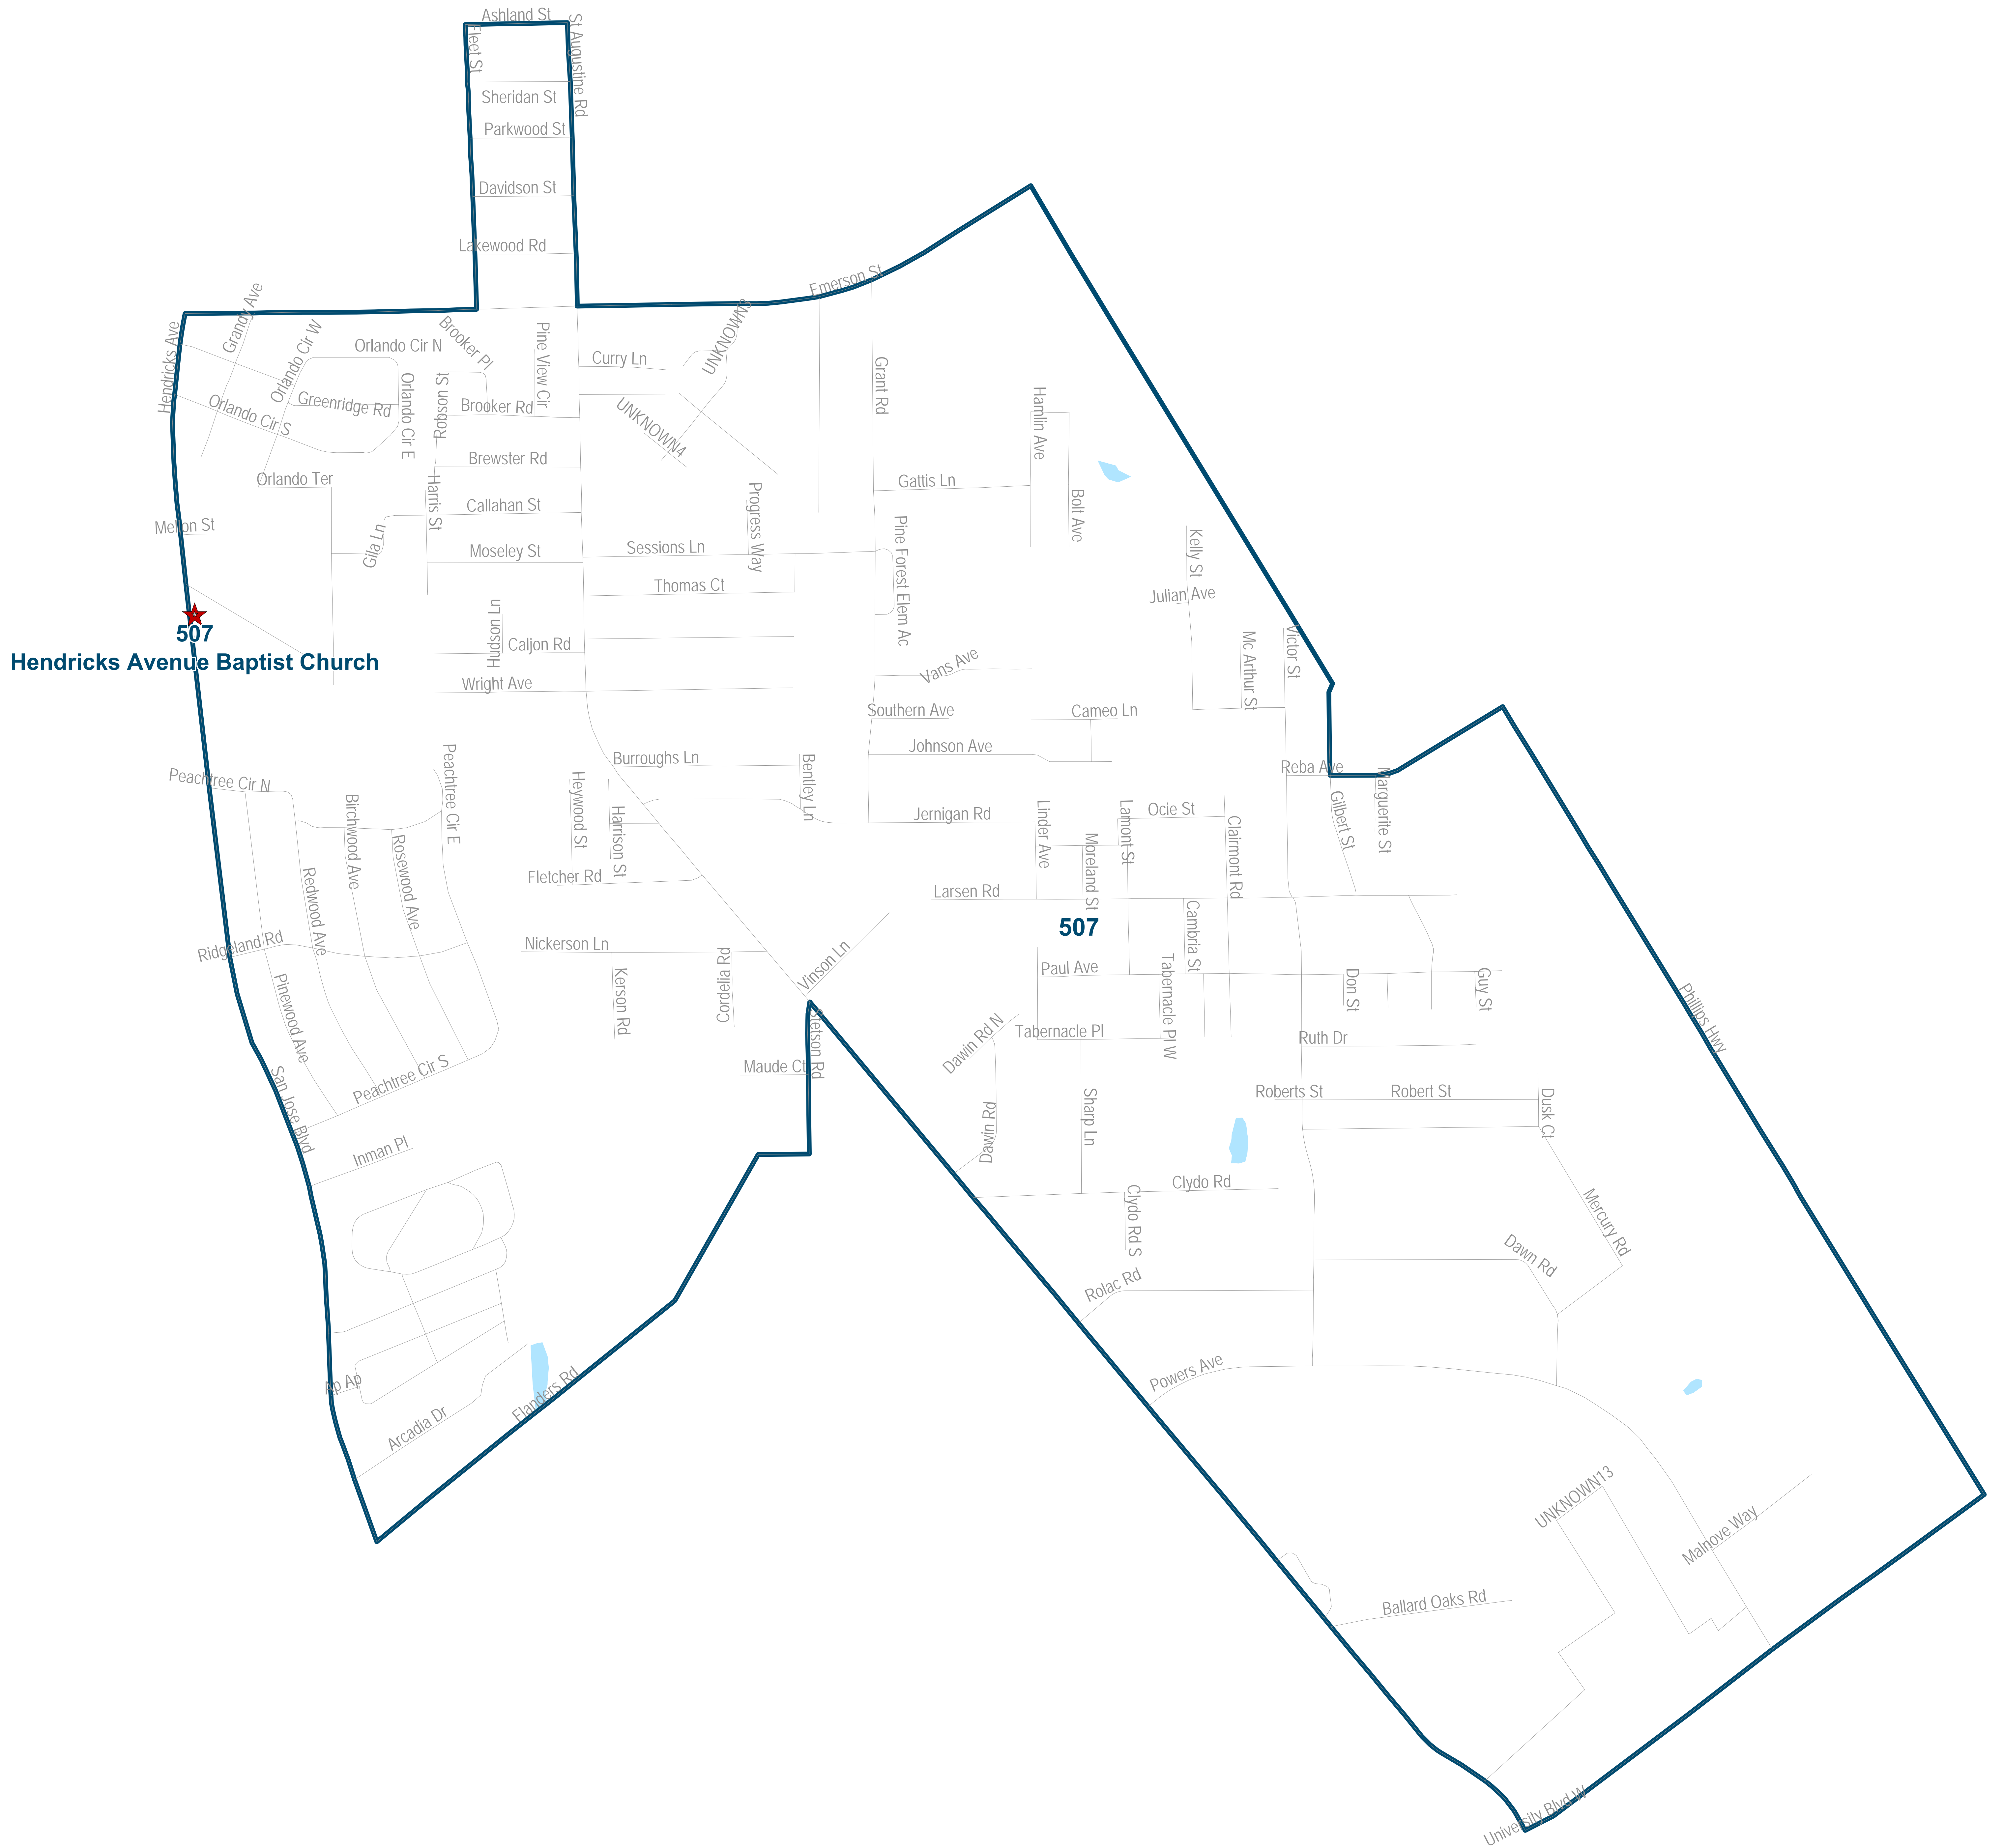

Duval County Supervisor of Elections Precinct 507

Hendricks Avenue Baptist Church
4001 Hendricks Ave
Jacksonville, FL 32207