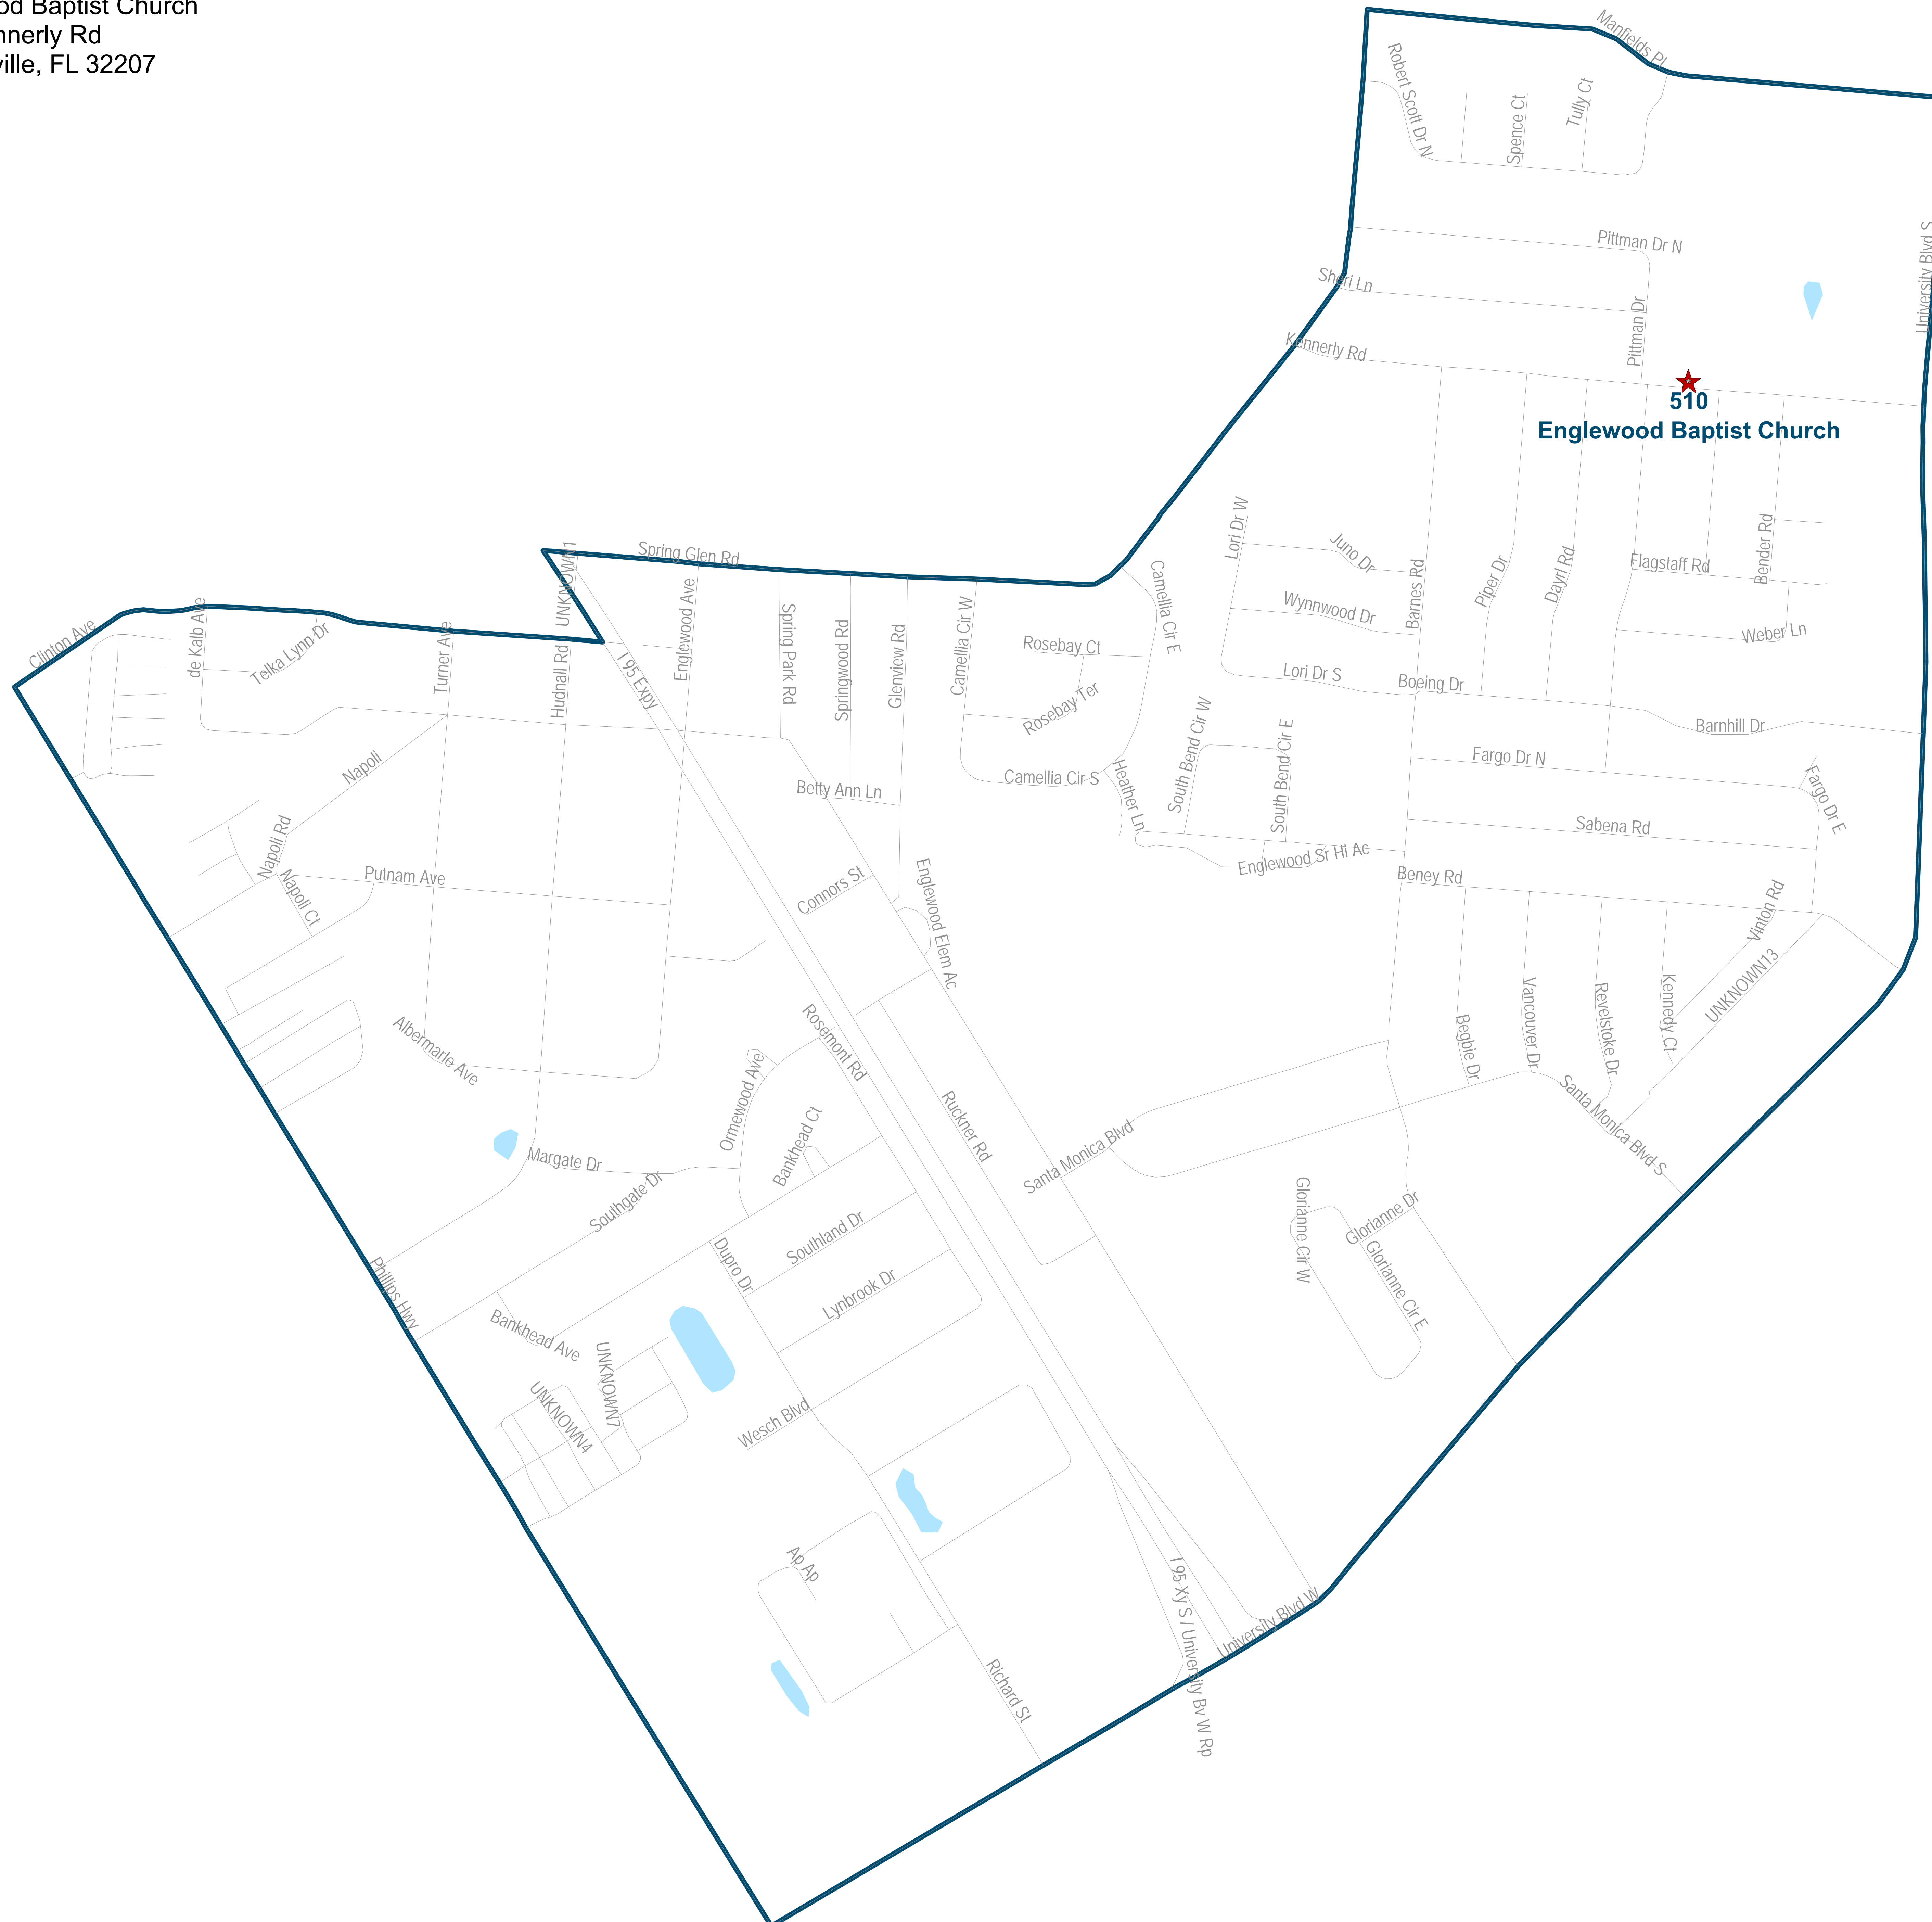

Duval County Supervisor of Elections Precinct 510

Englewood Baptist Church
5675 Kennerly Rd
Jacksonville, FL 32207