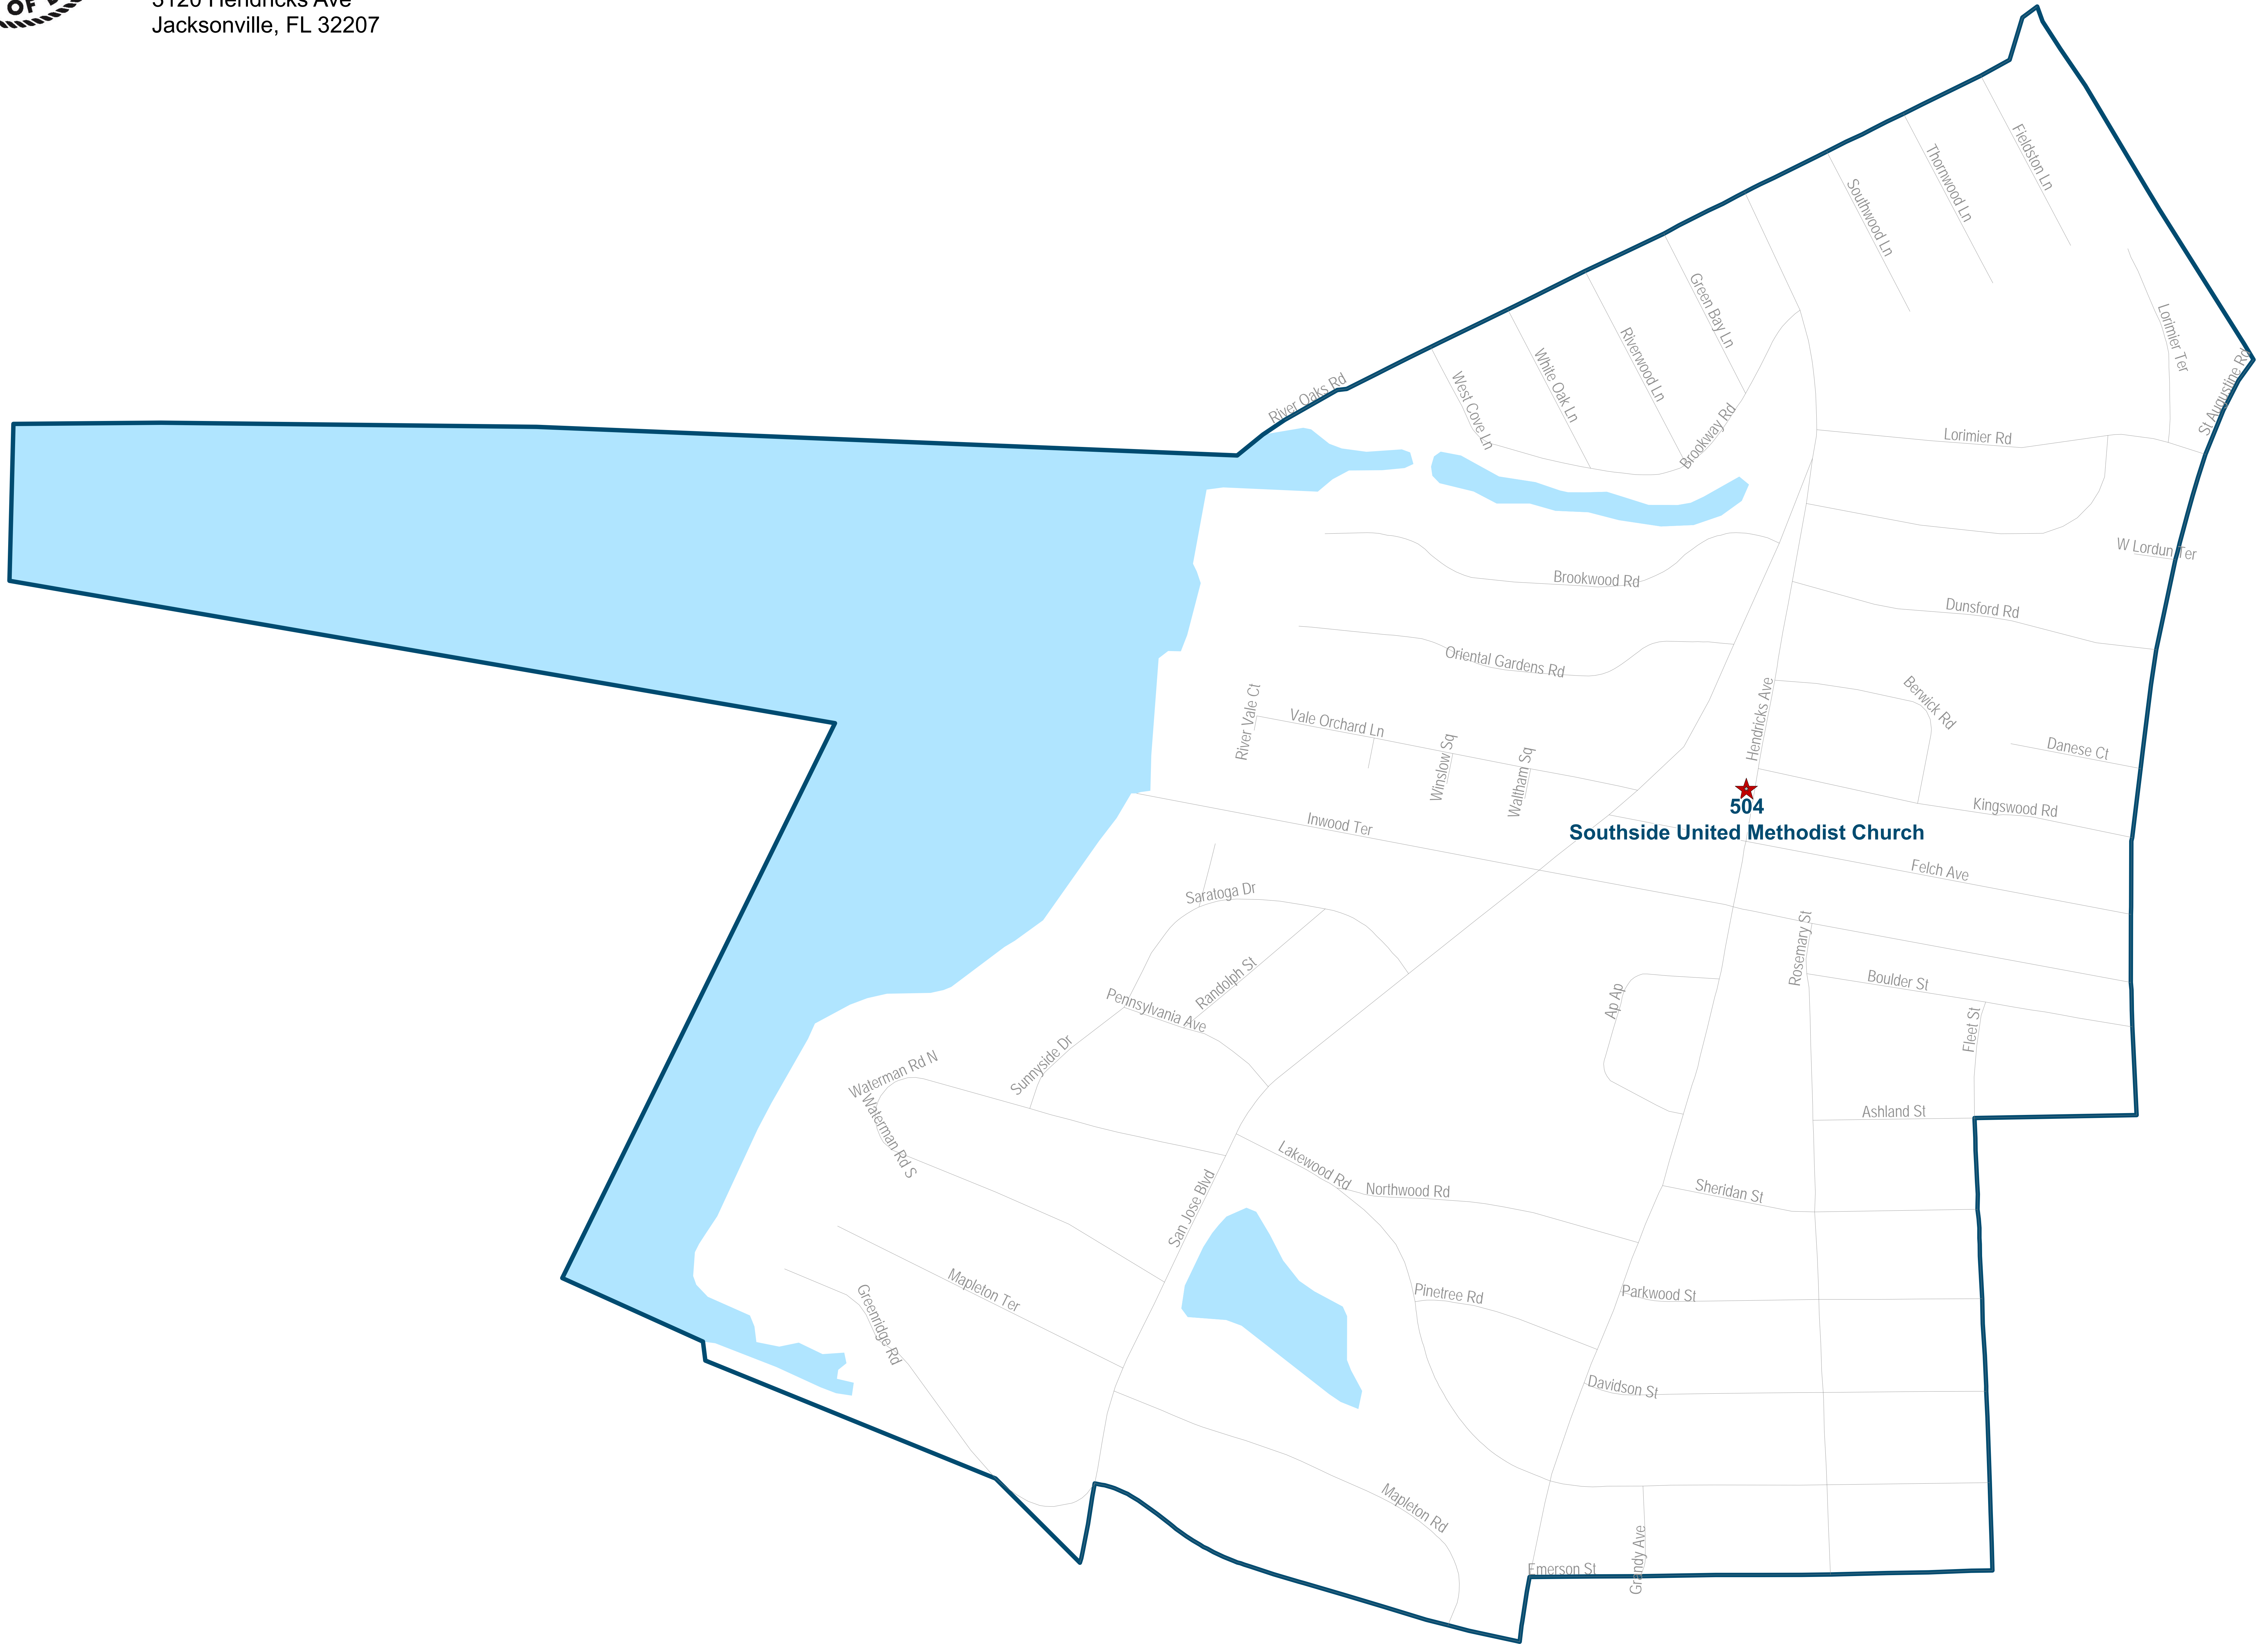

Duval County Supervisor of Elections Precinct 504

Southside United Methodist Church
3120 Hendricks Ave
Jacksonville, FL 32207

504
Southside United Methodist Church