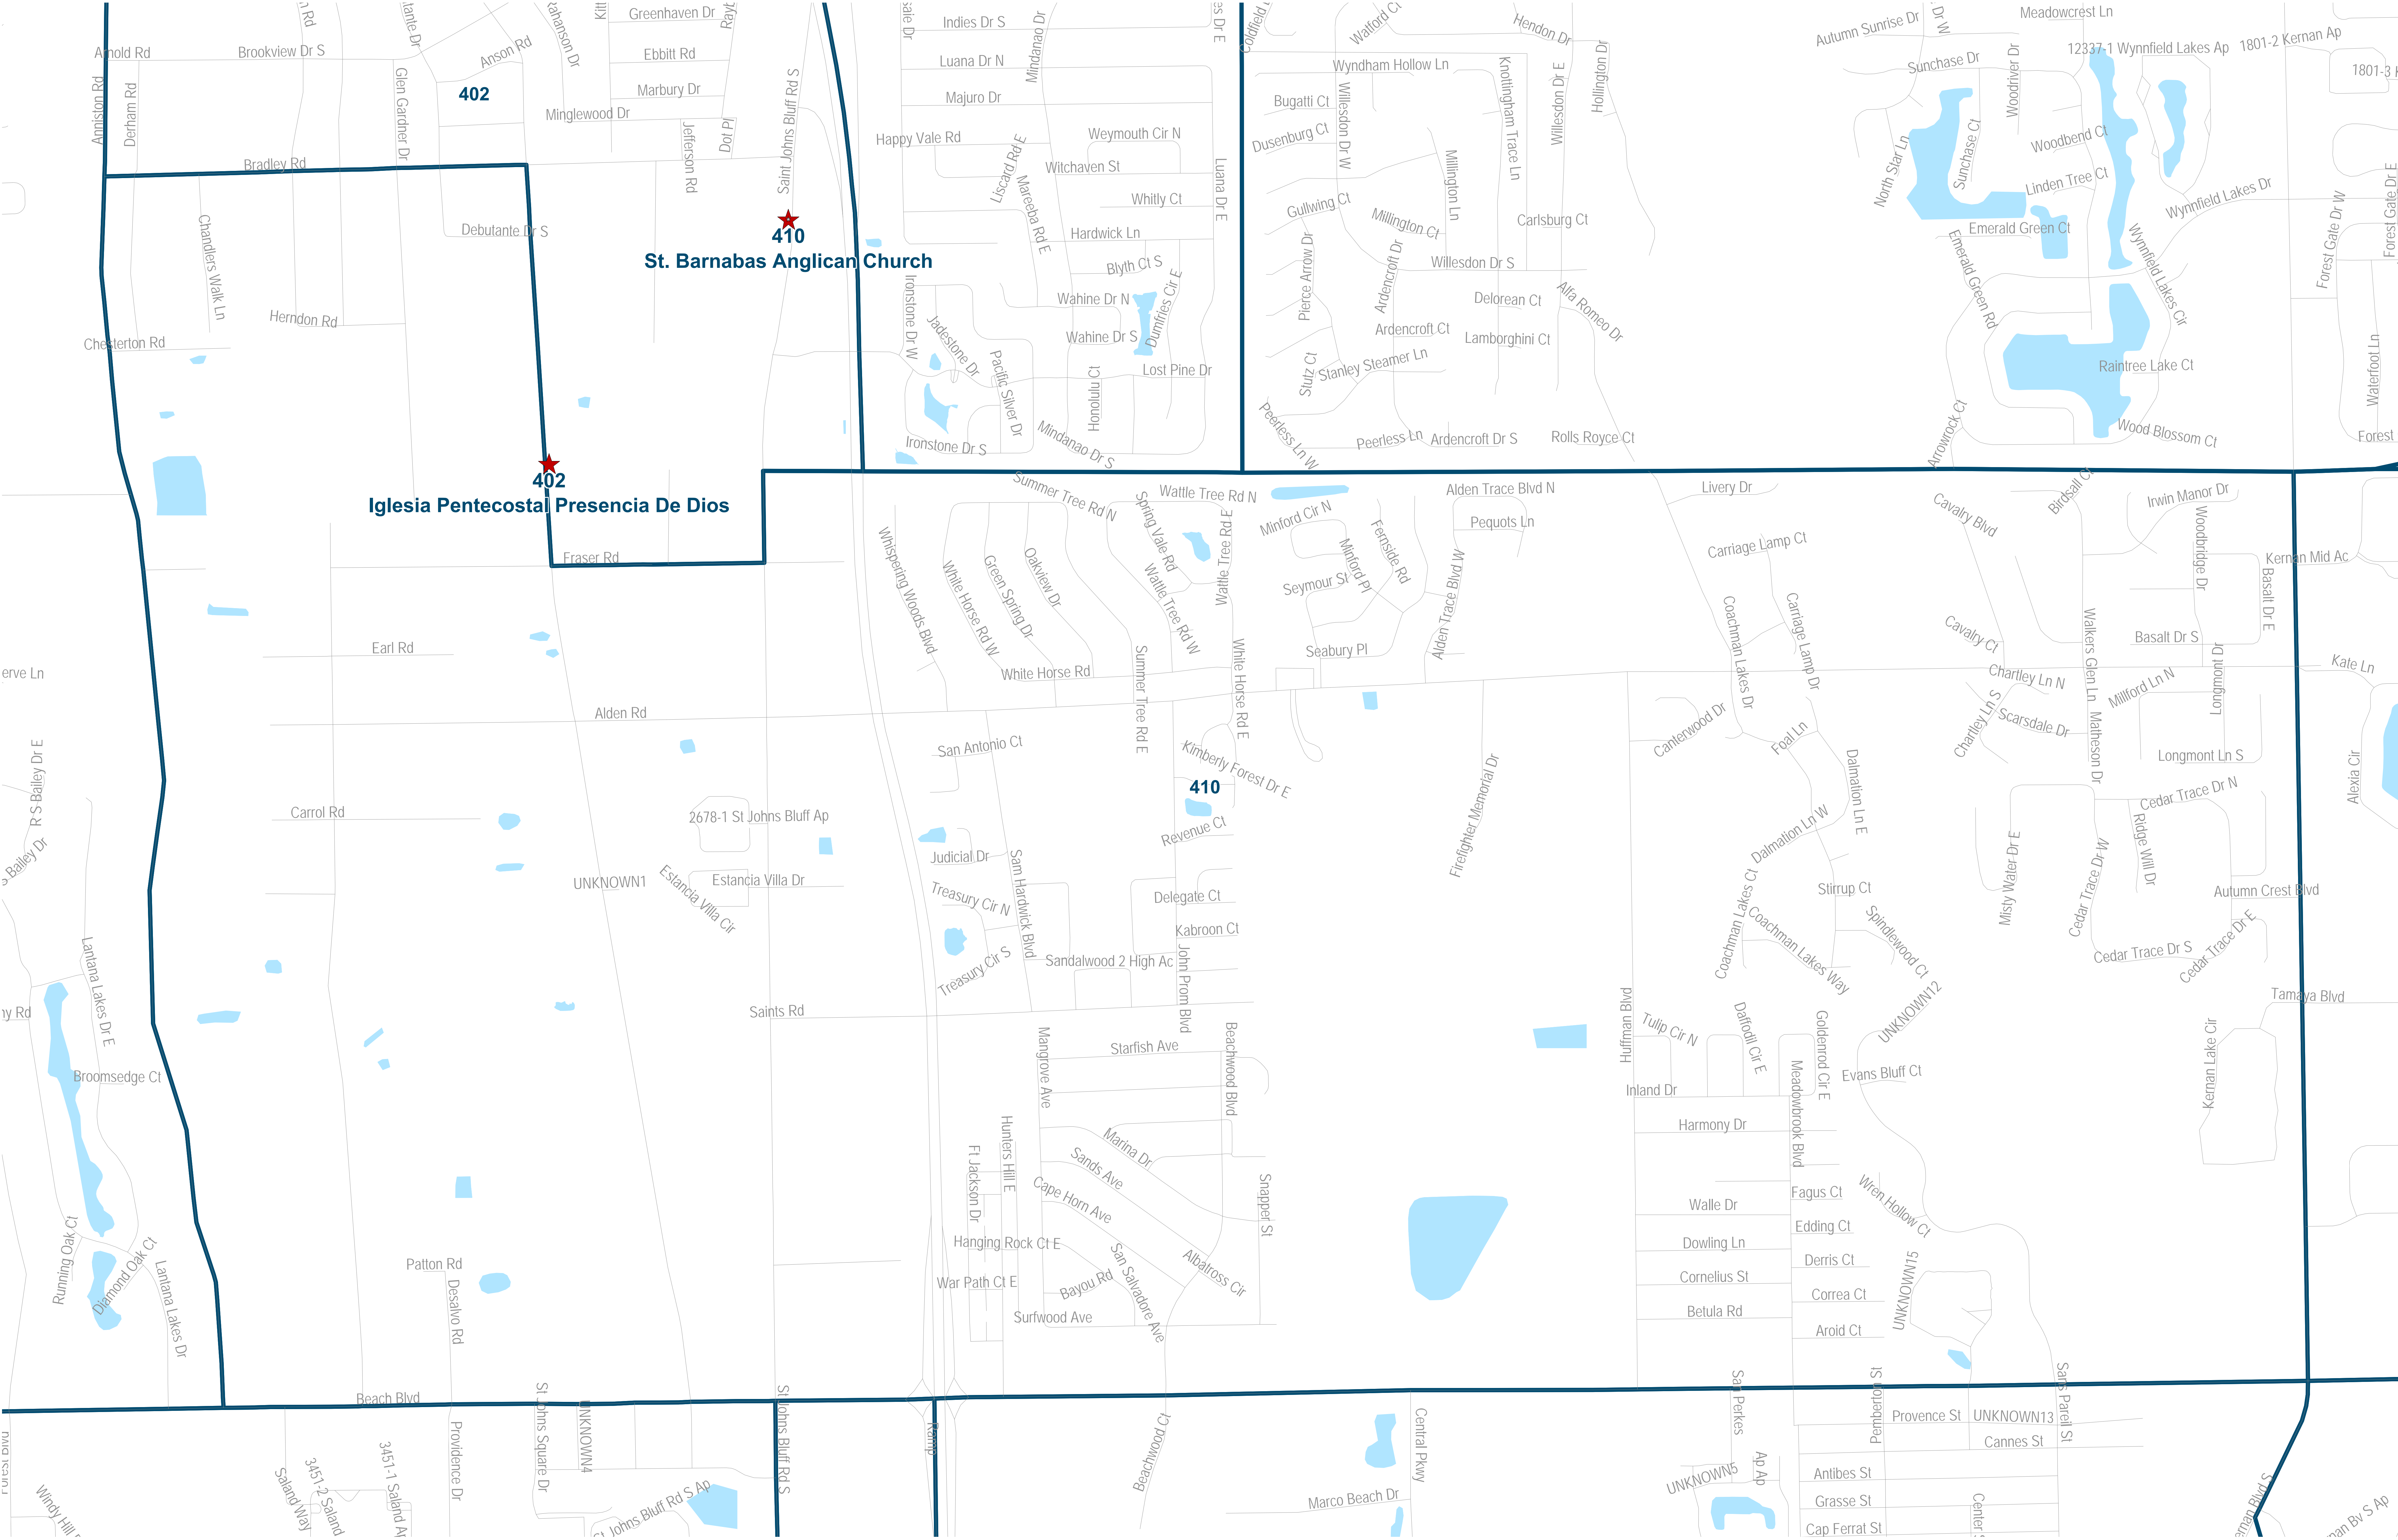

Duval County Supervisor of Elections Precinct 410

St. Barnabas Anglican Church
2140 St Johns Bluff Rd S
Jacksonville, FL 32246