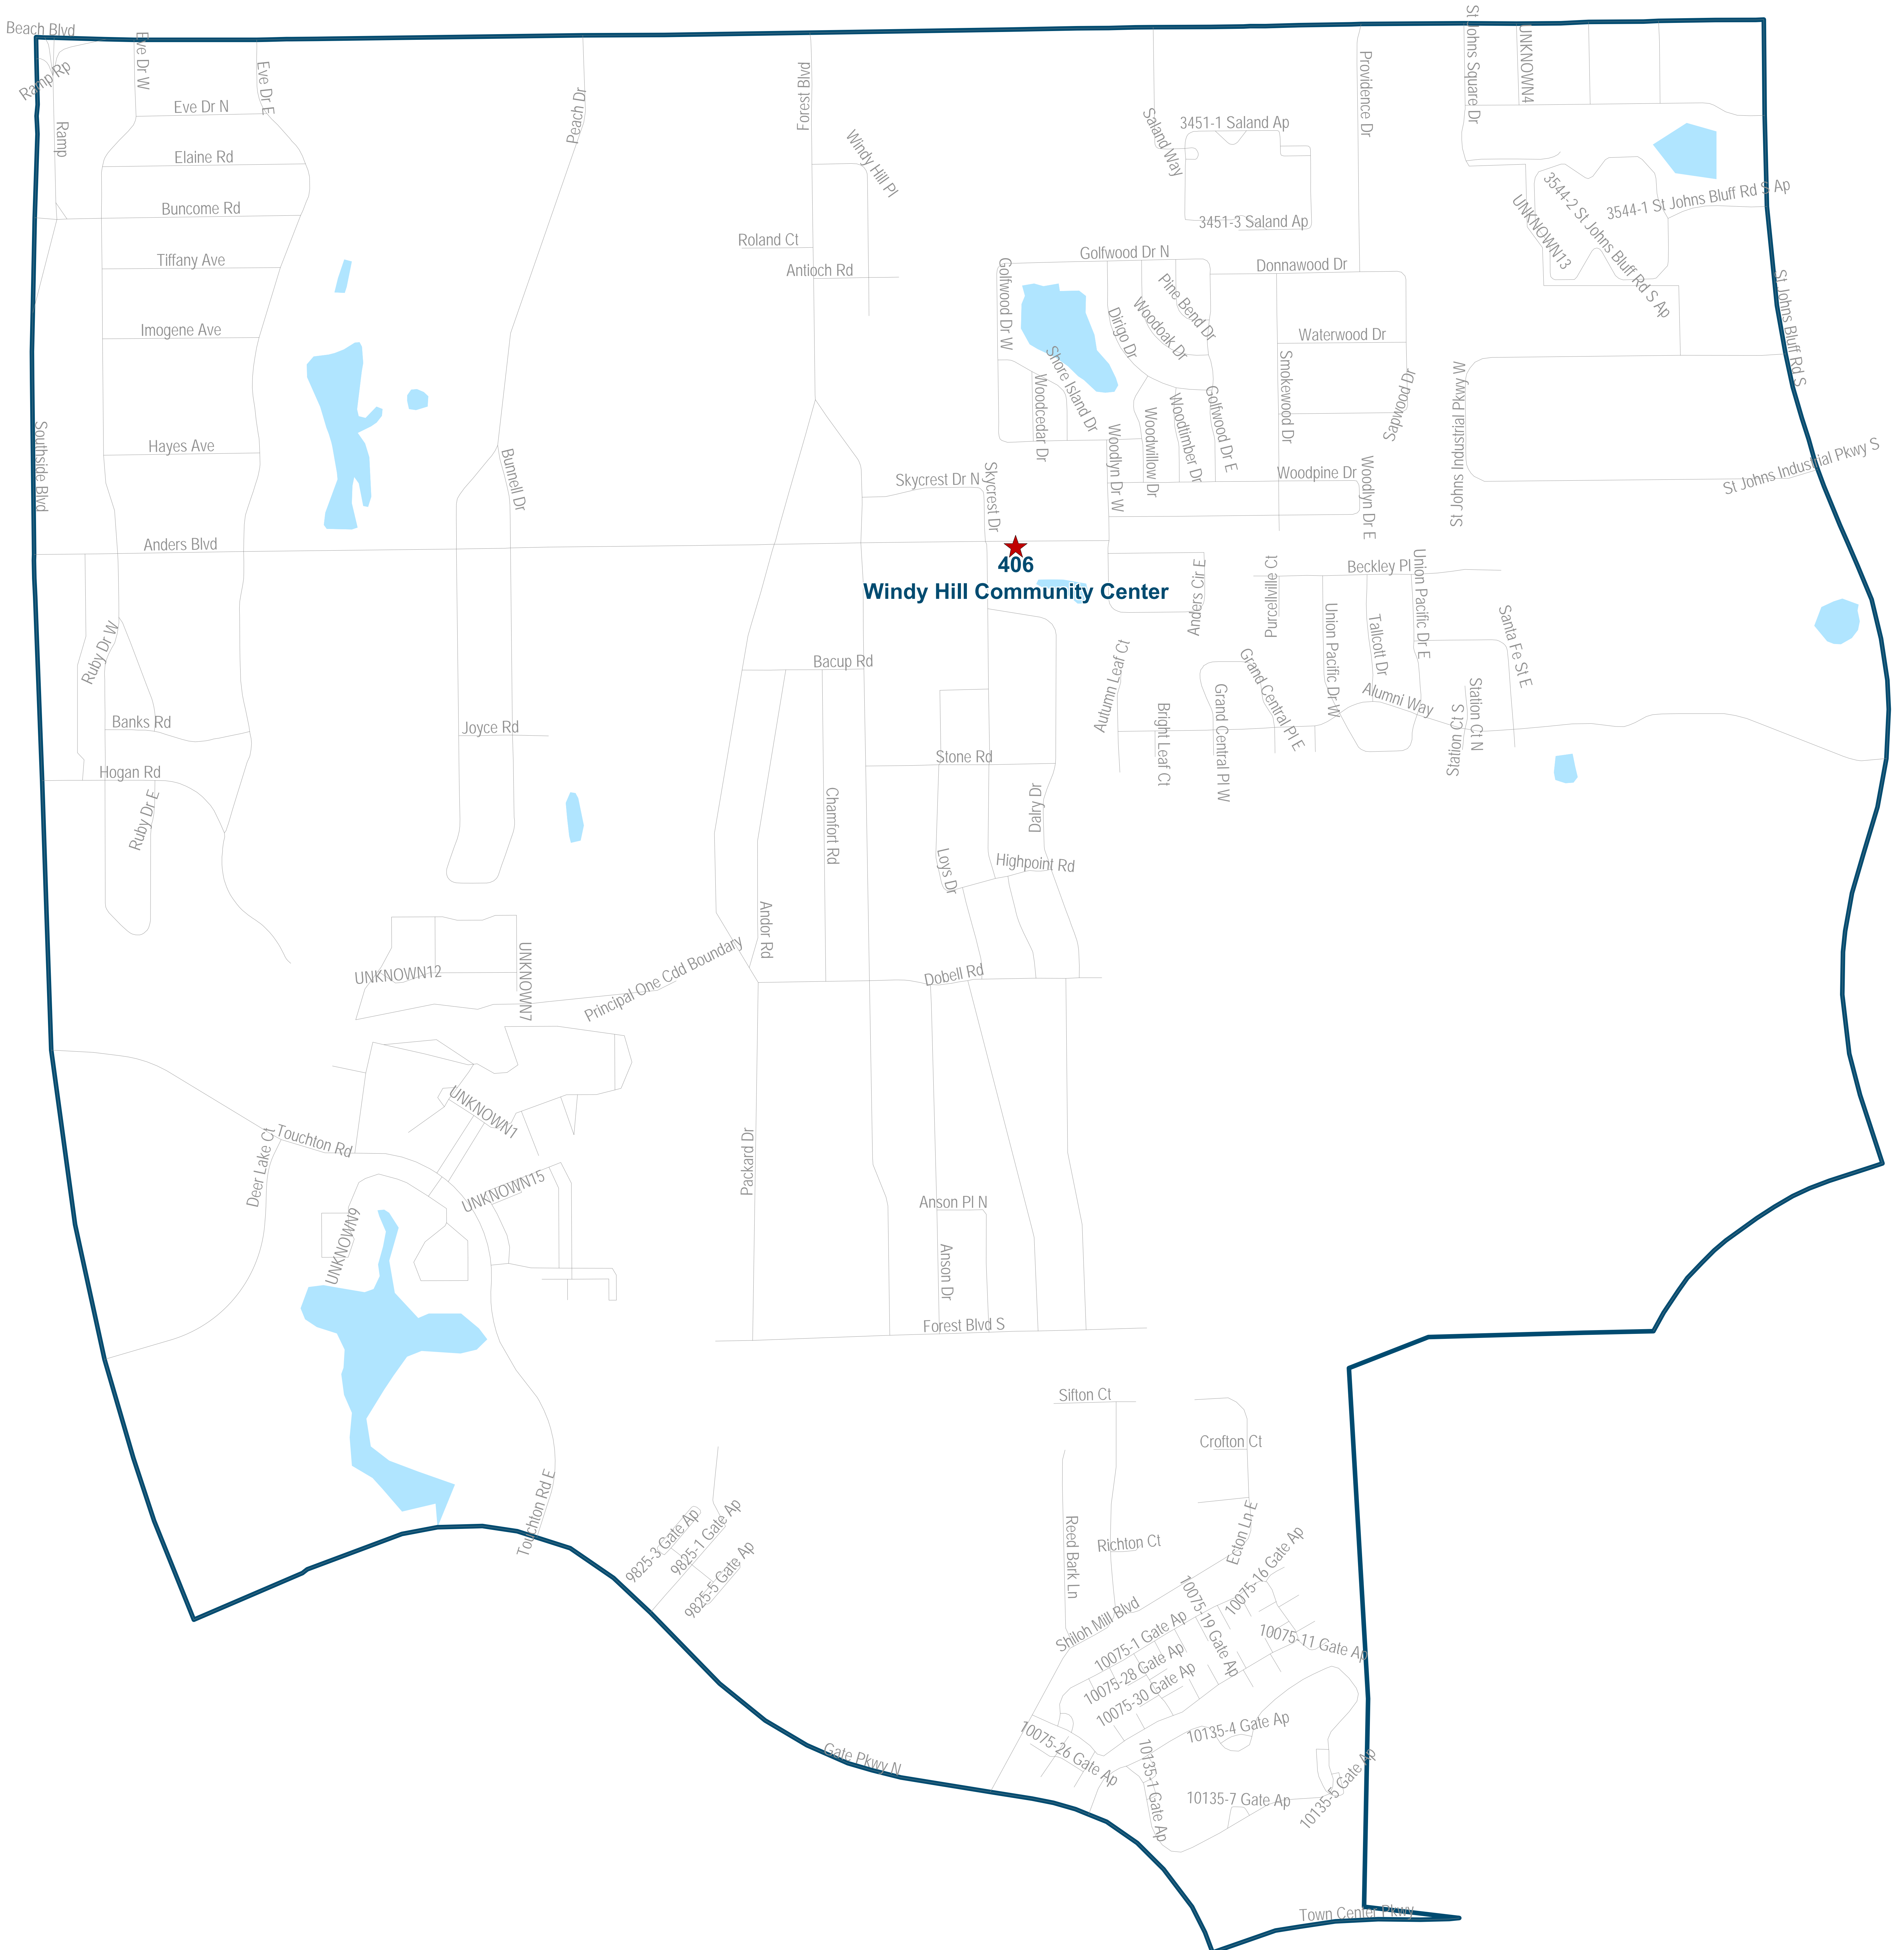

Duval County Supervisor of Elections Precinct 406

Windy Hill Community Center
10540 Anders Blvd
Jacksonville, FL 32246