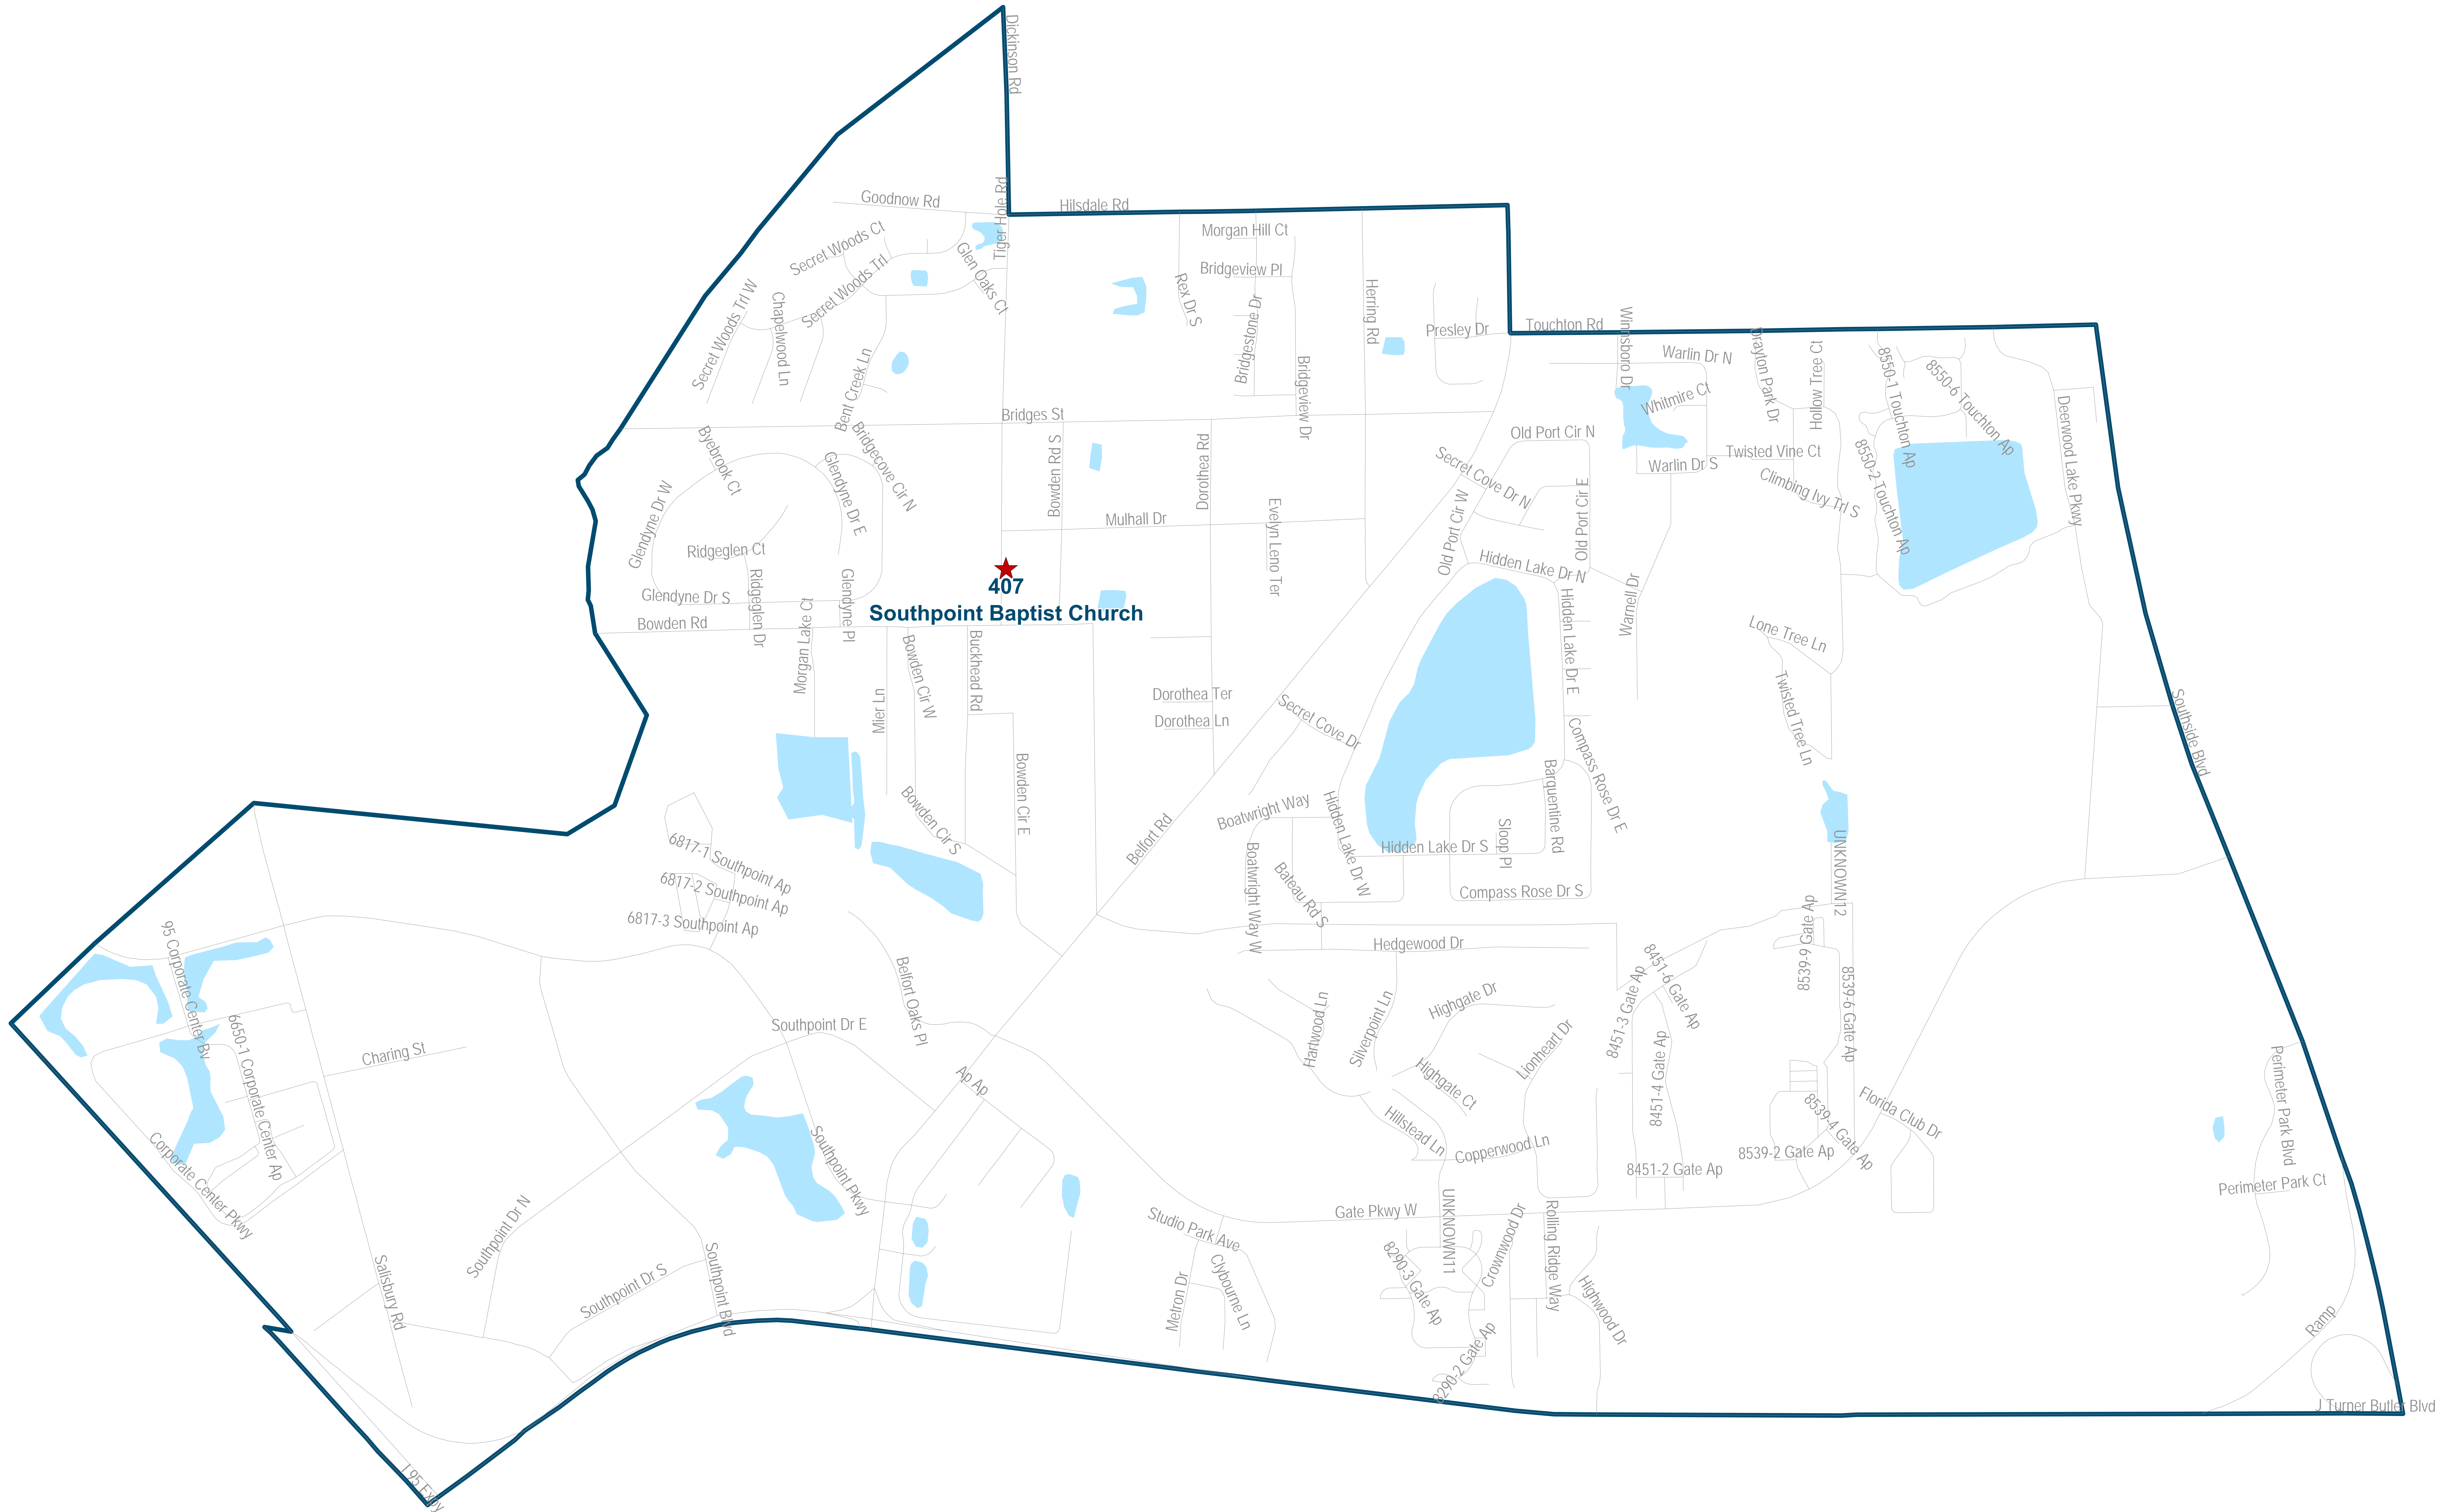

Duval County Supervisor of Elections Precinct 407

Southpoint Baptist Church
3335 Tiger Hole Rd
Jacksonville, FL 32216