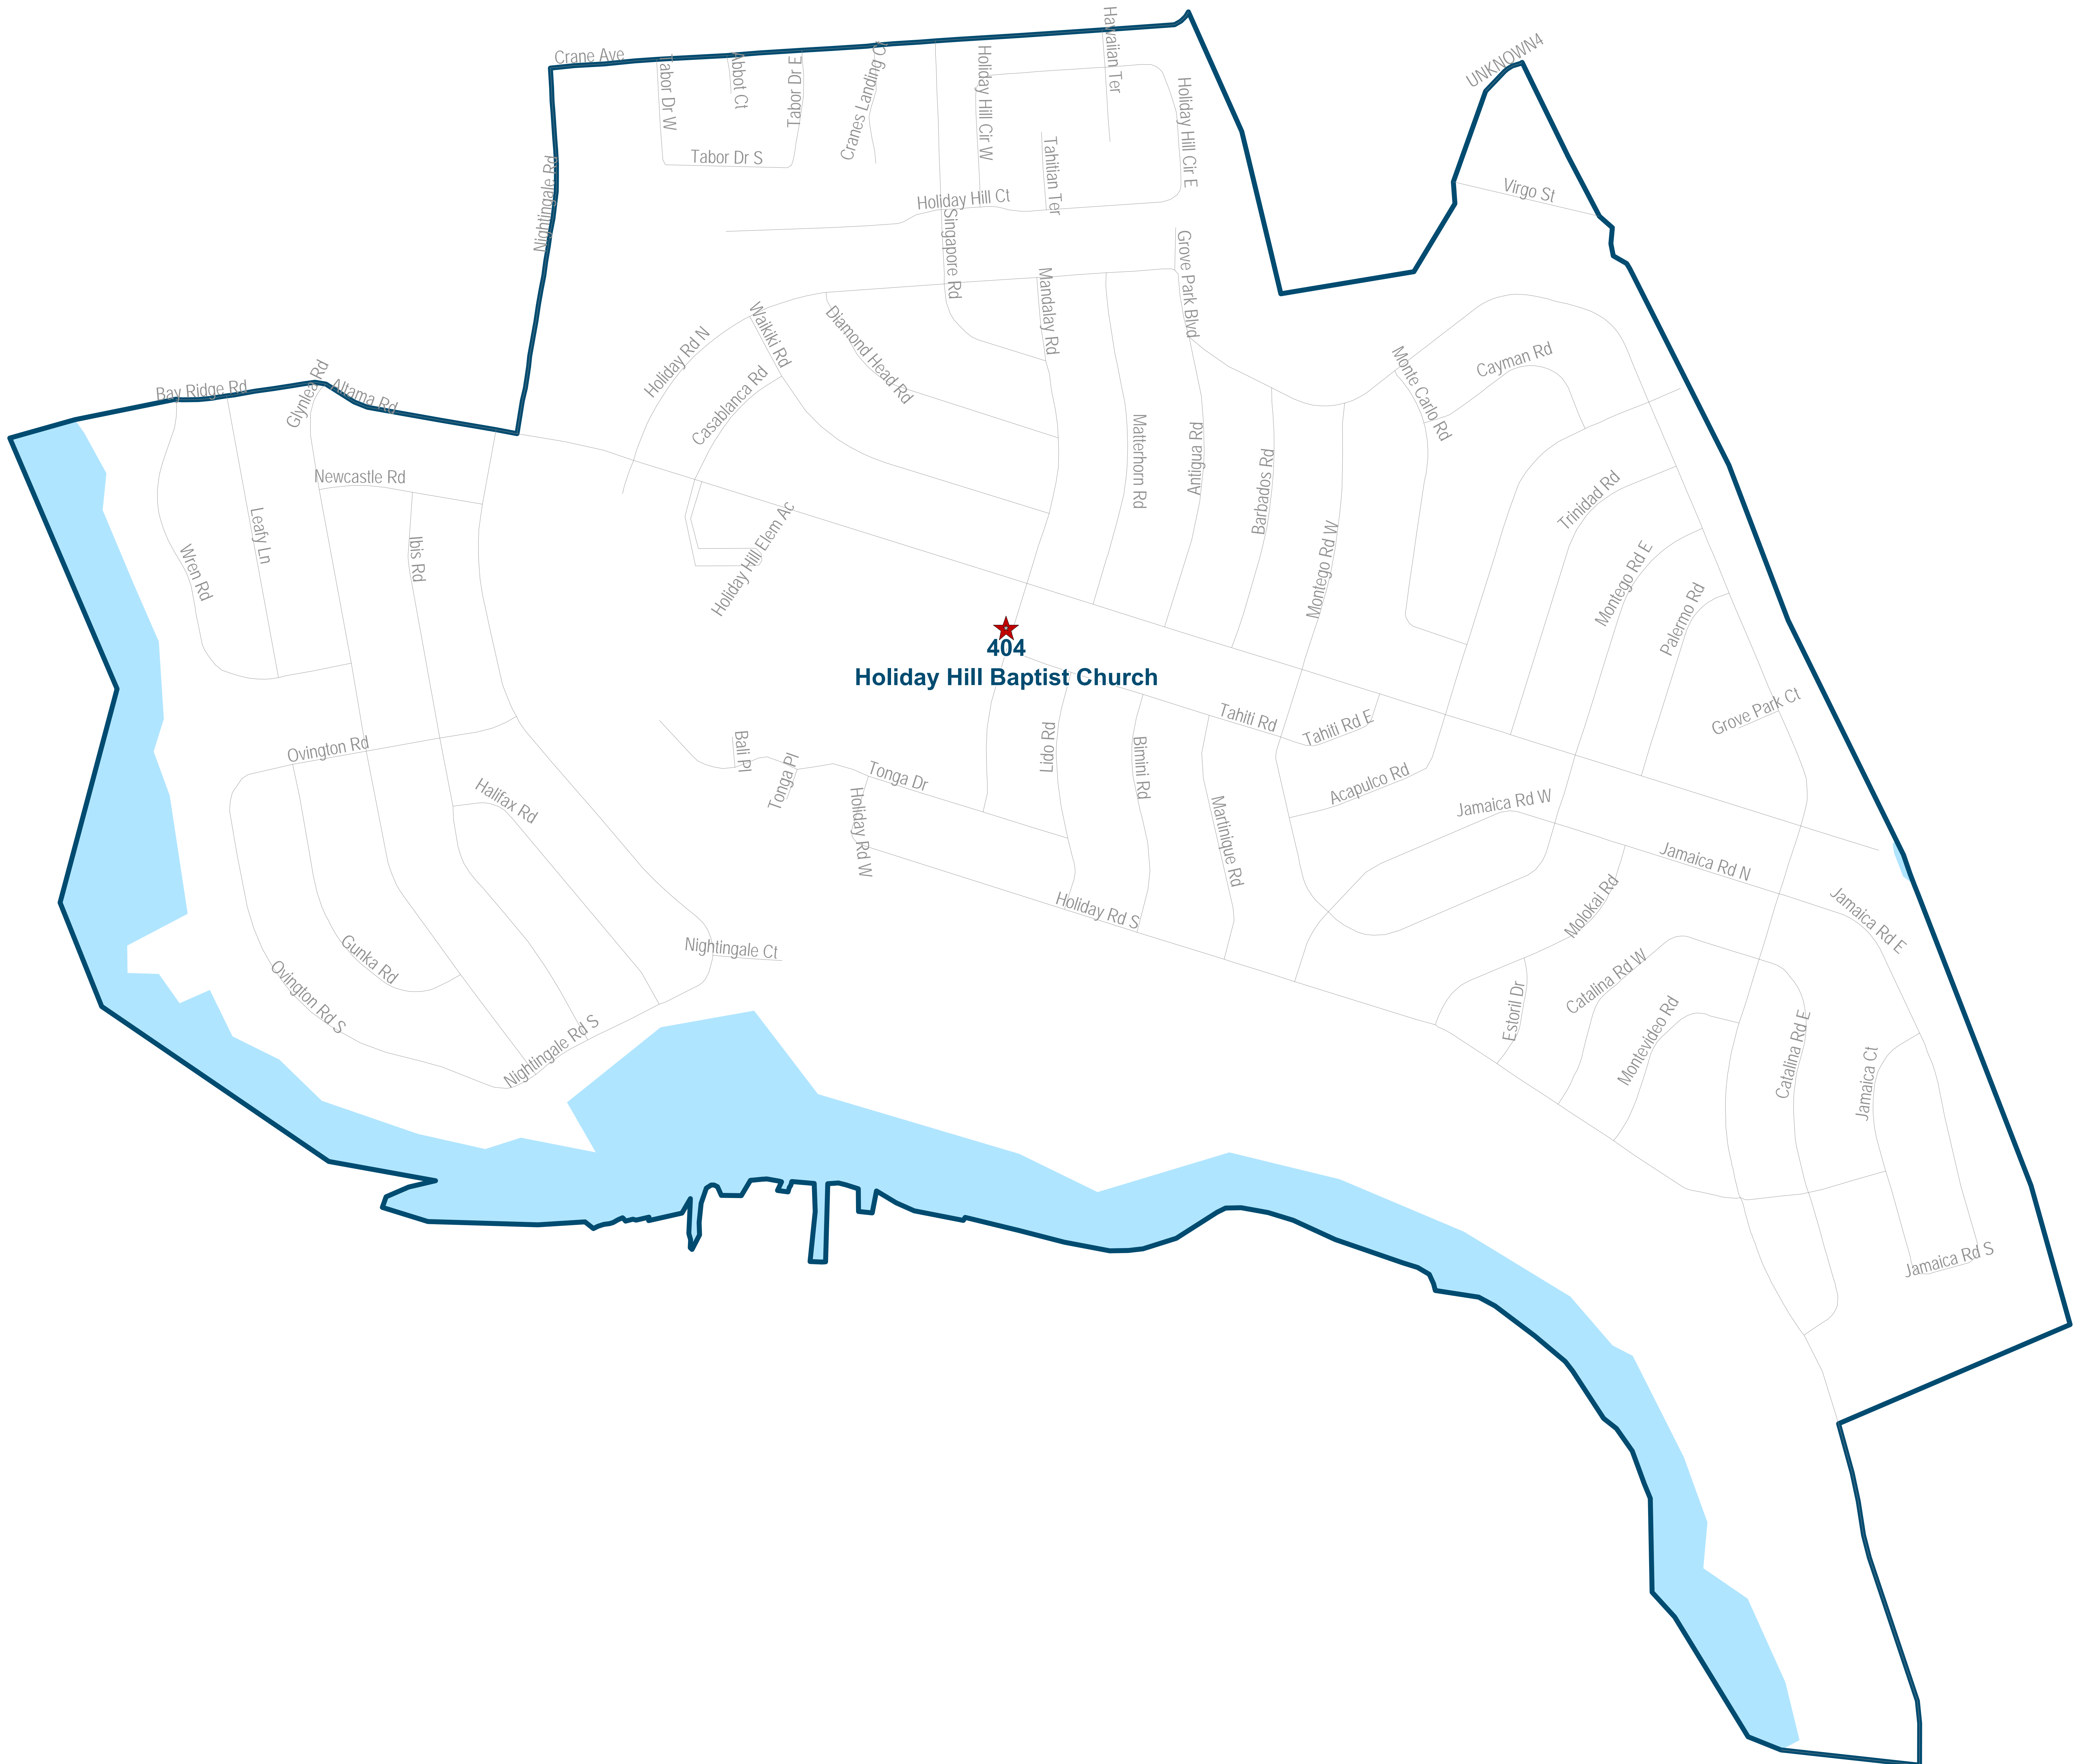

Duval County Supervisor of Elections Precinct 404

Holiday Hill Baptist Church
730 Mandalay Rd
Jacksonville, FL 32216

404
Holiday Hill Baptist Church