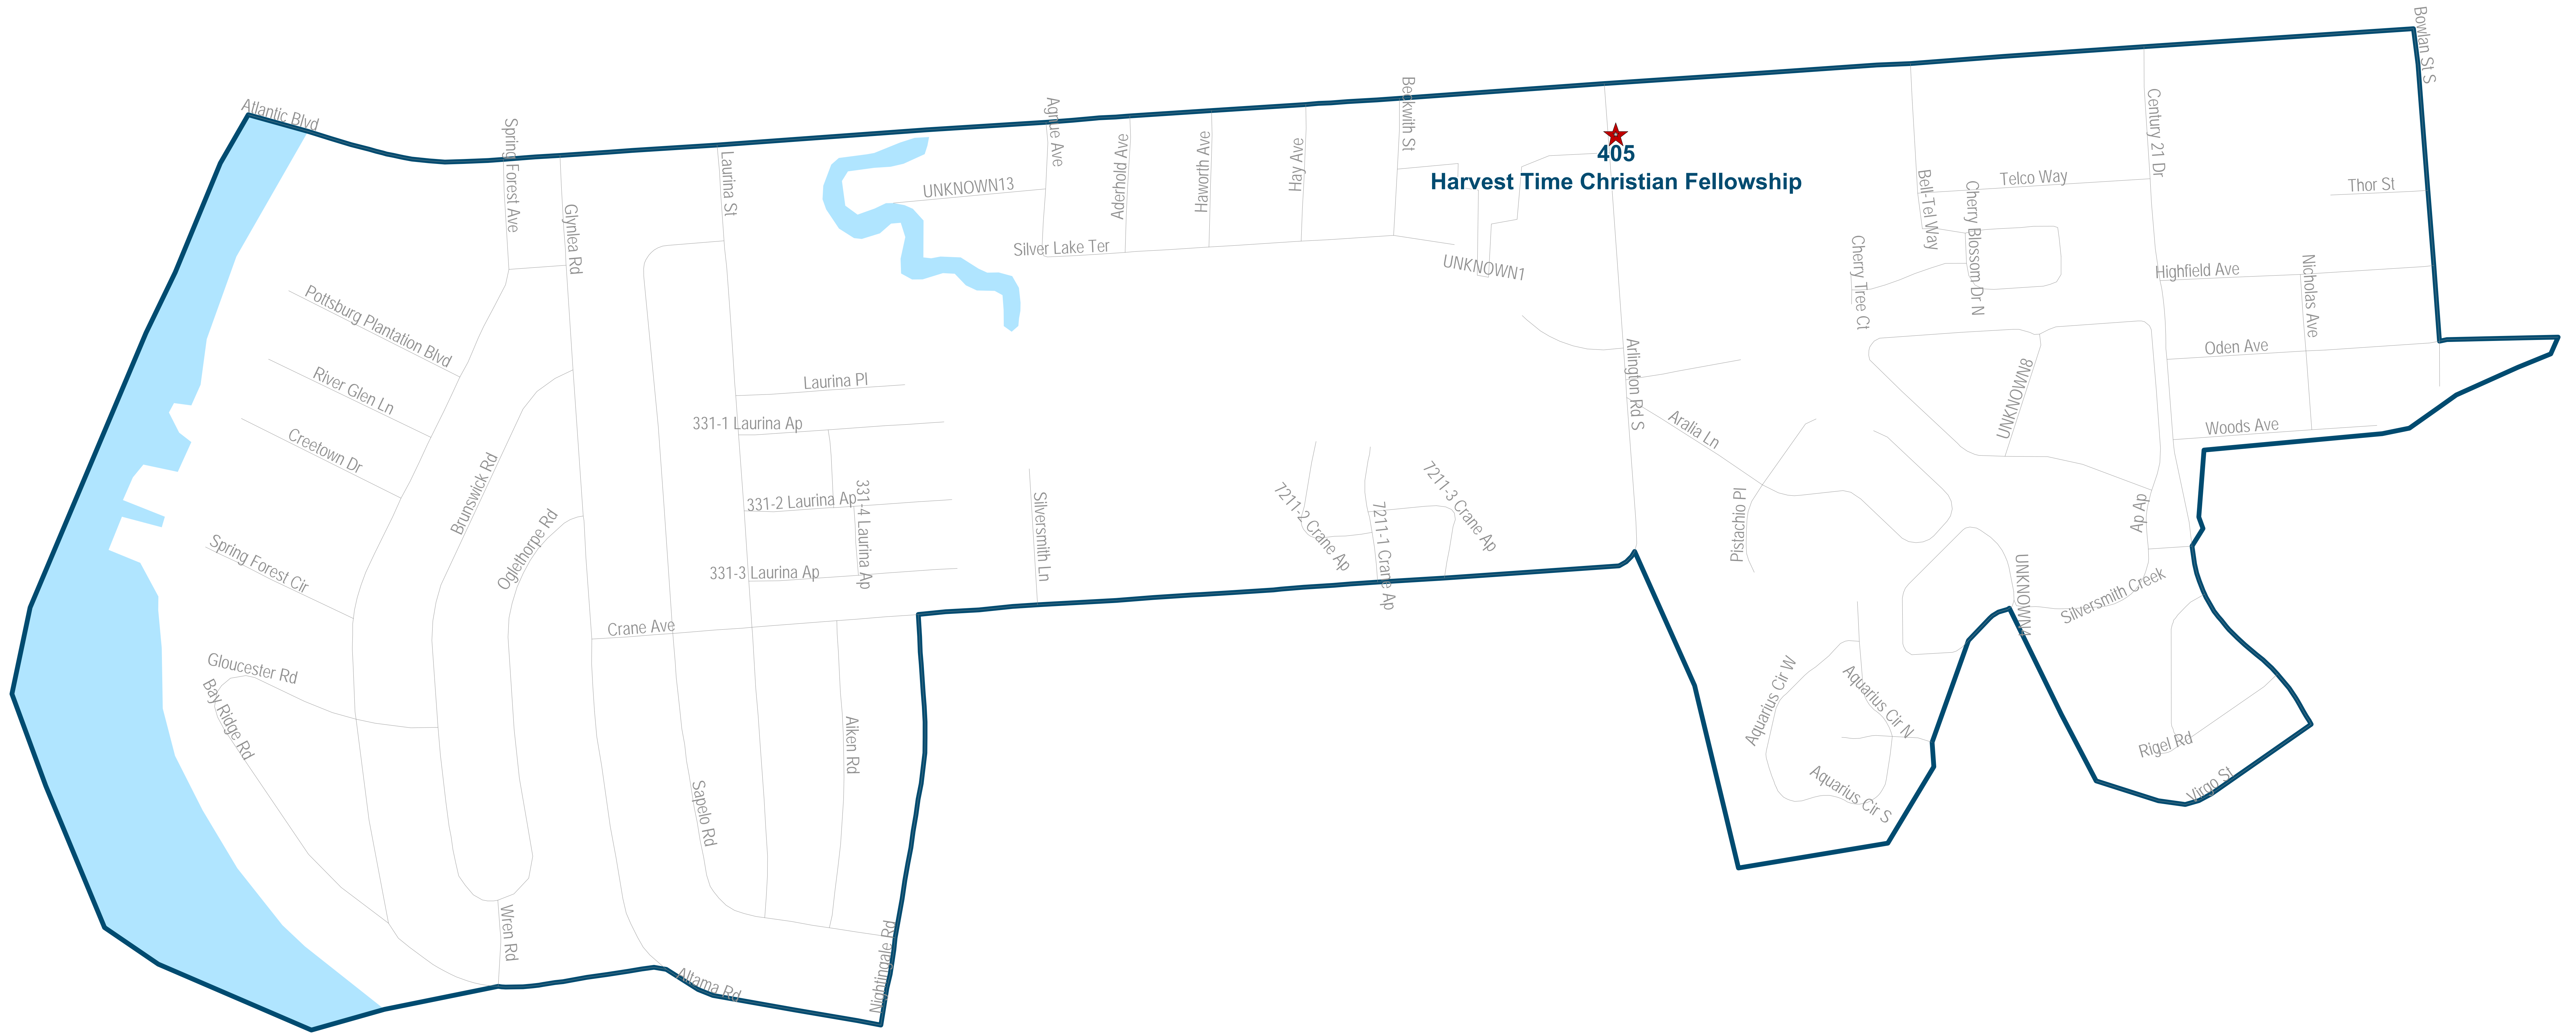

Duval County Supervisor of Elections Precinct 405

Harvest Time Christian Fellowship
33 Arlington Rd S
Jacksonville, FL 32211