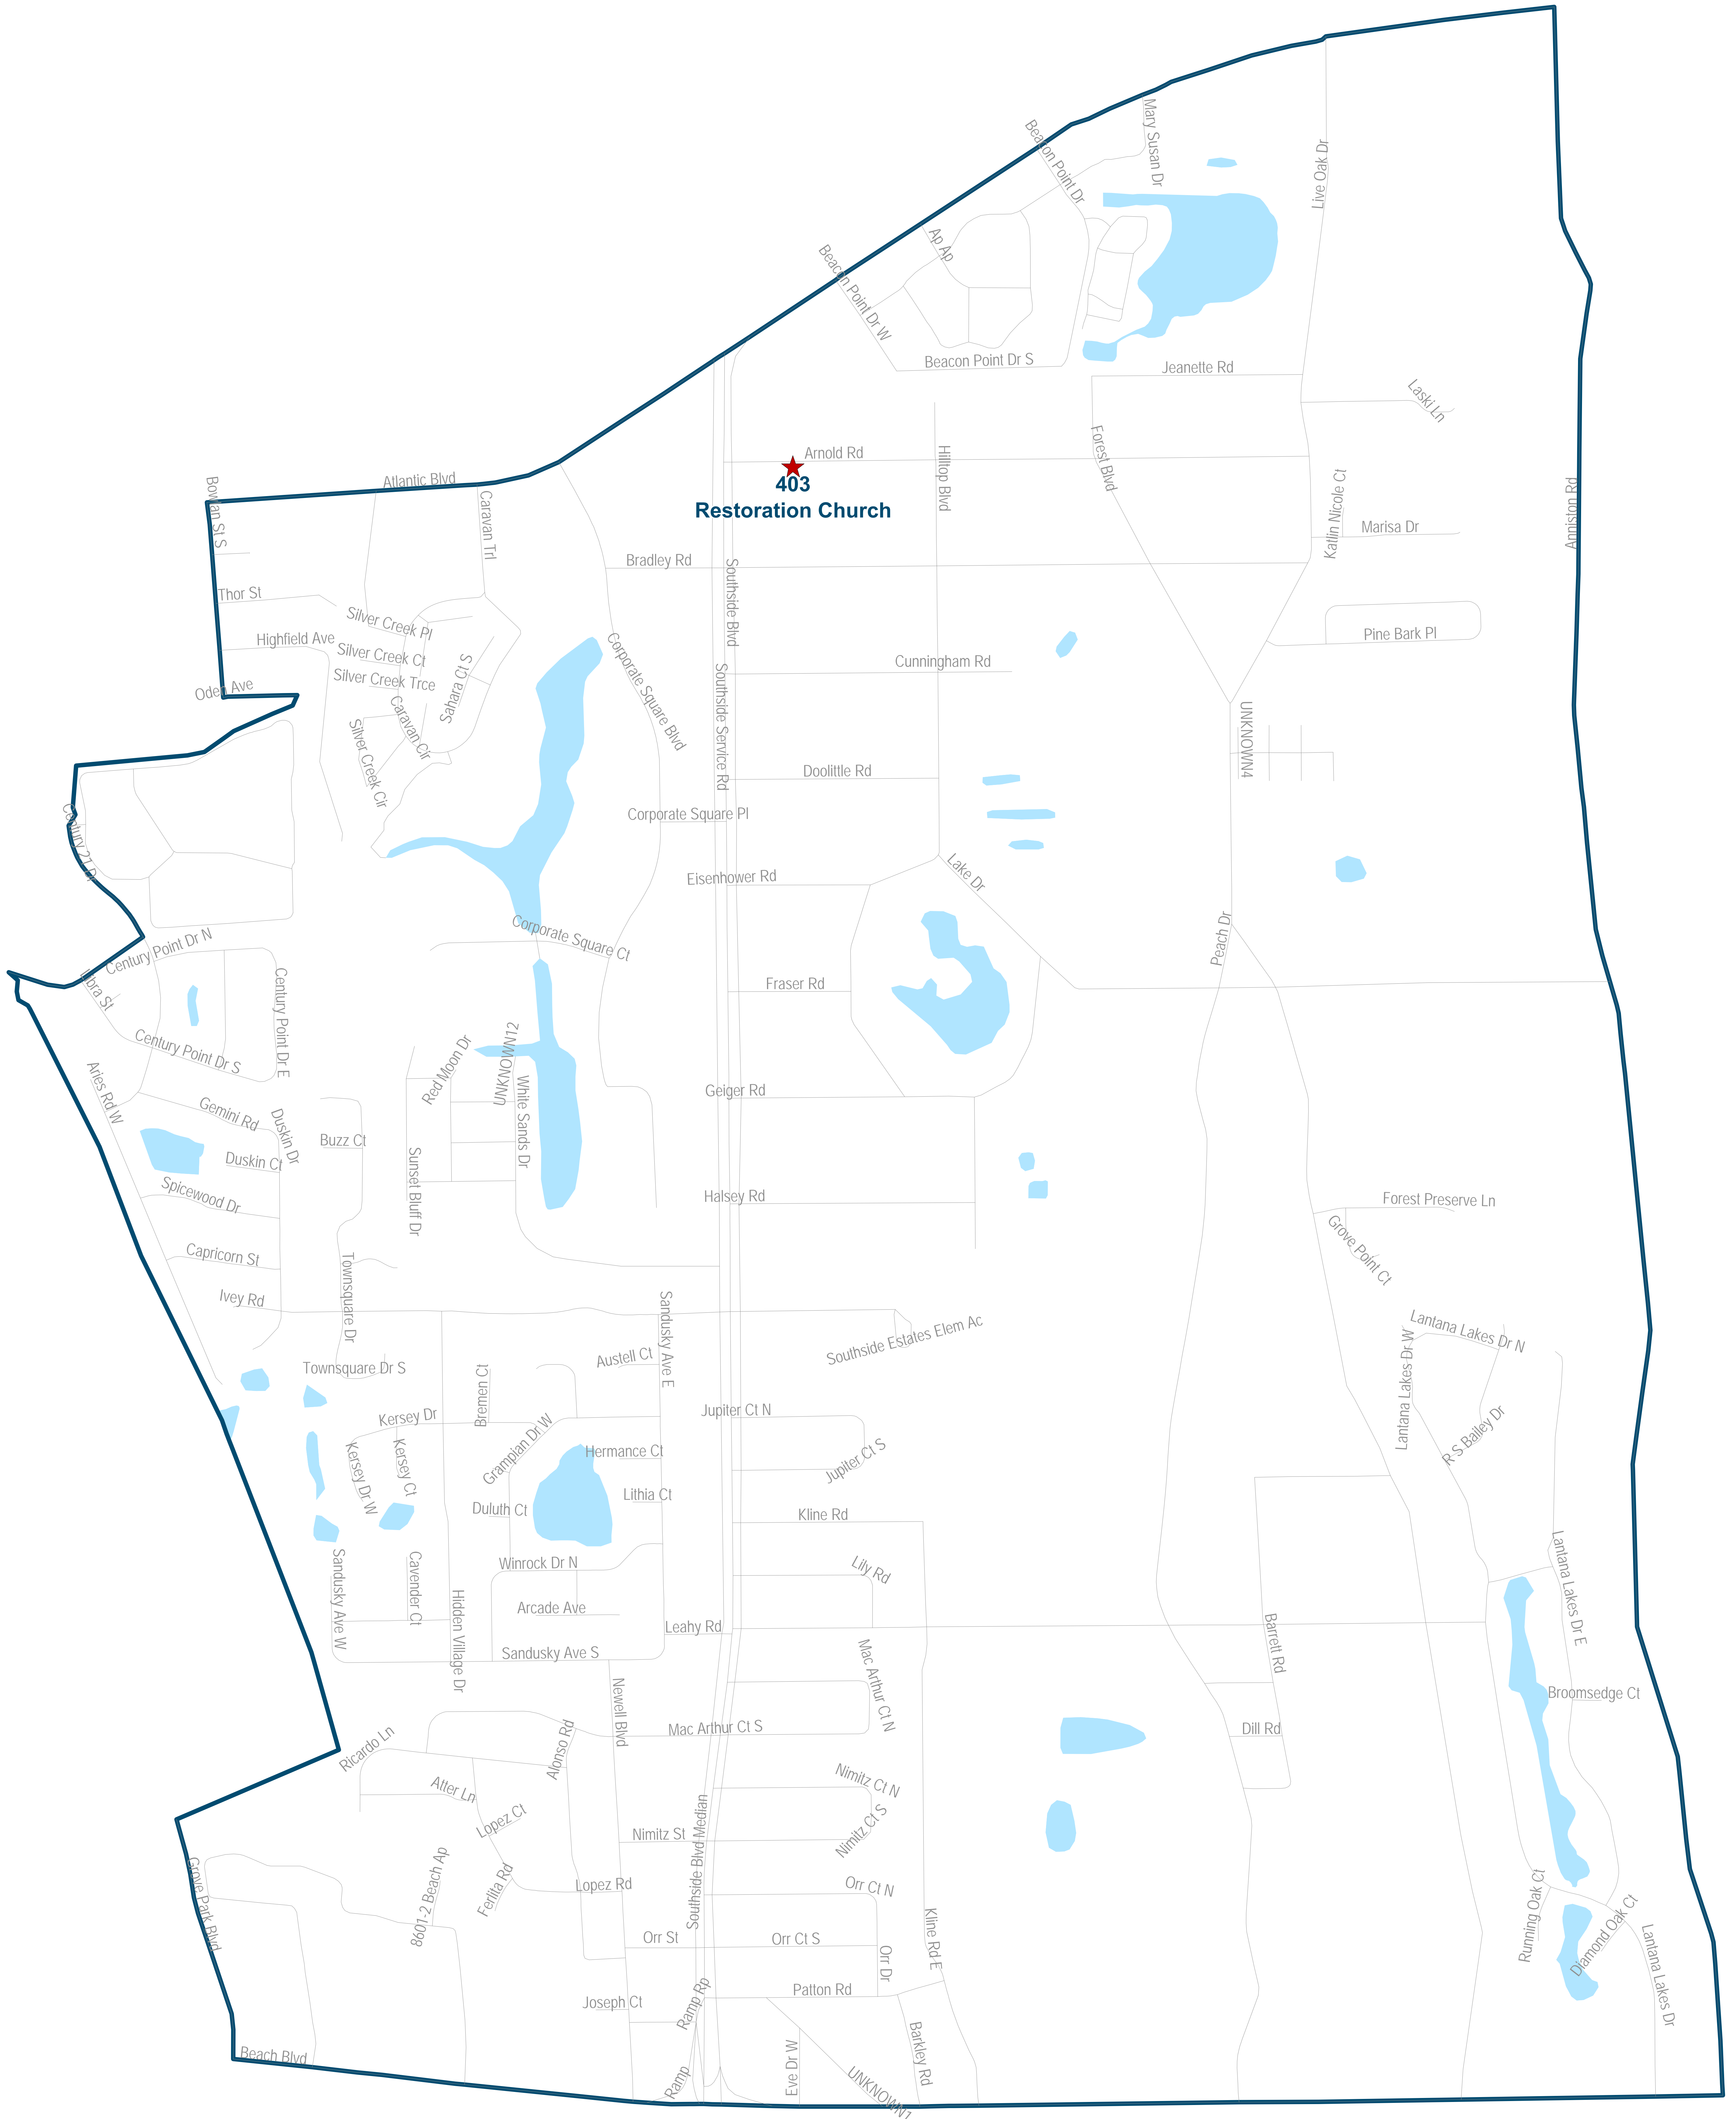

Duval County Supervisor of Elections Precinct 403

Restoration Church
9724 Arnold Rd
Jacksonville, FL 32246