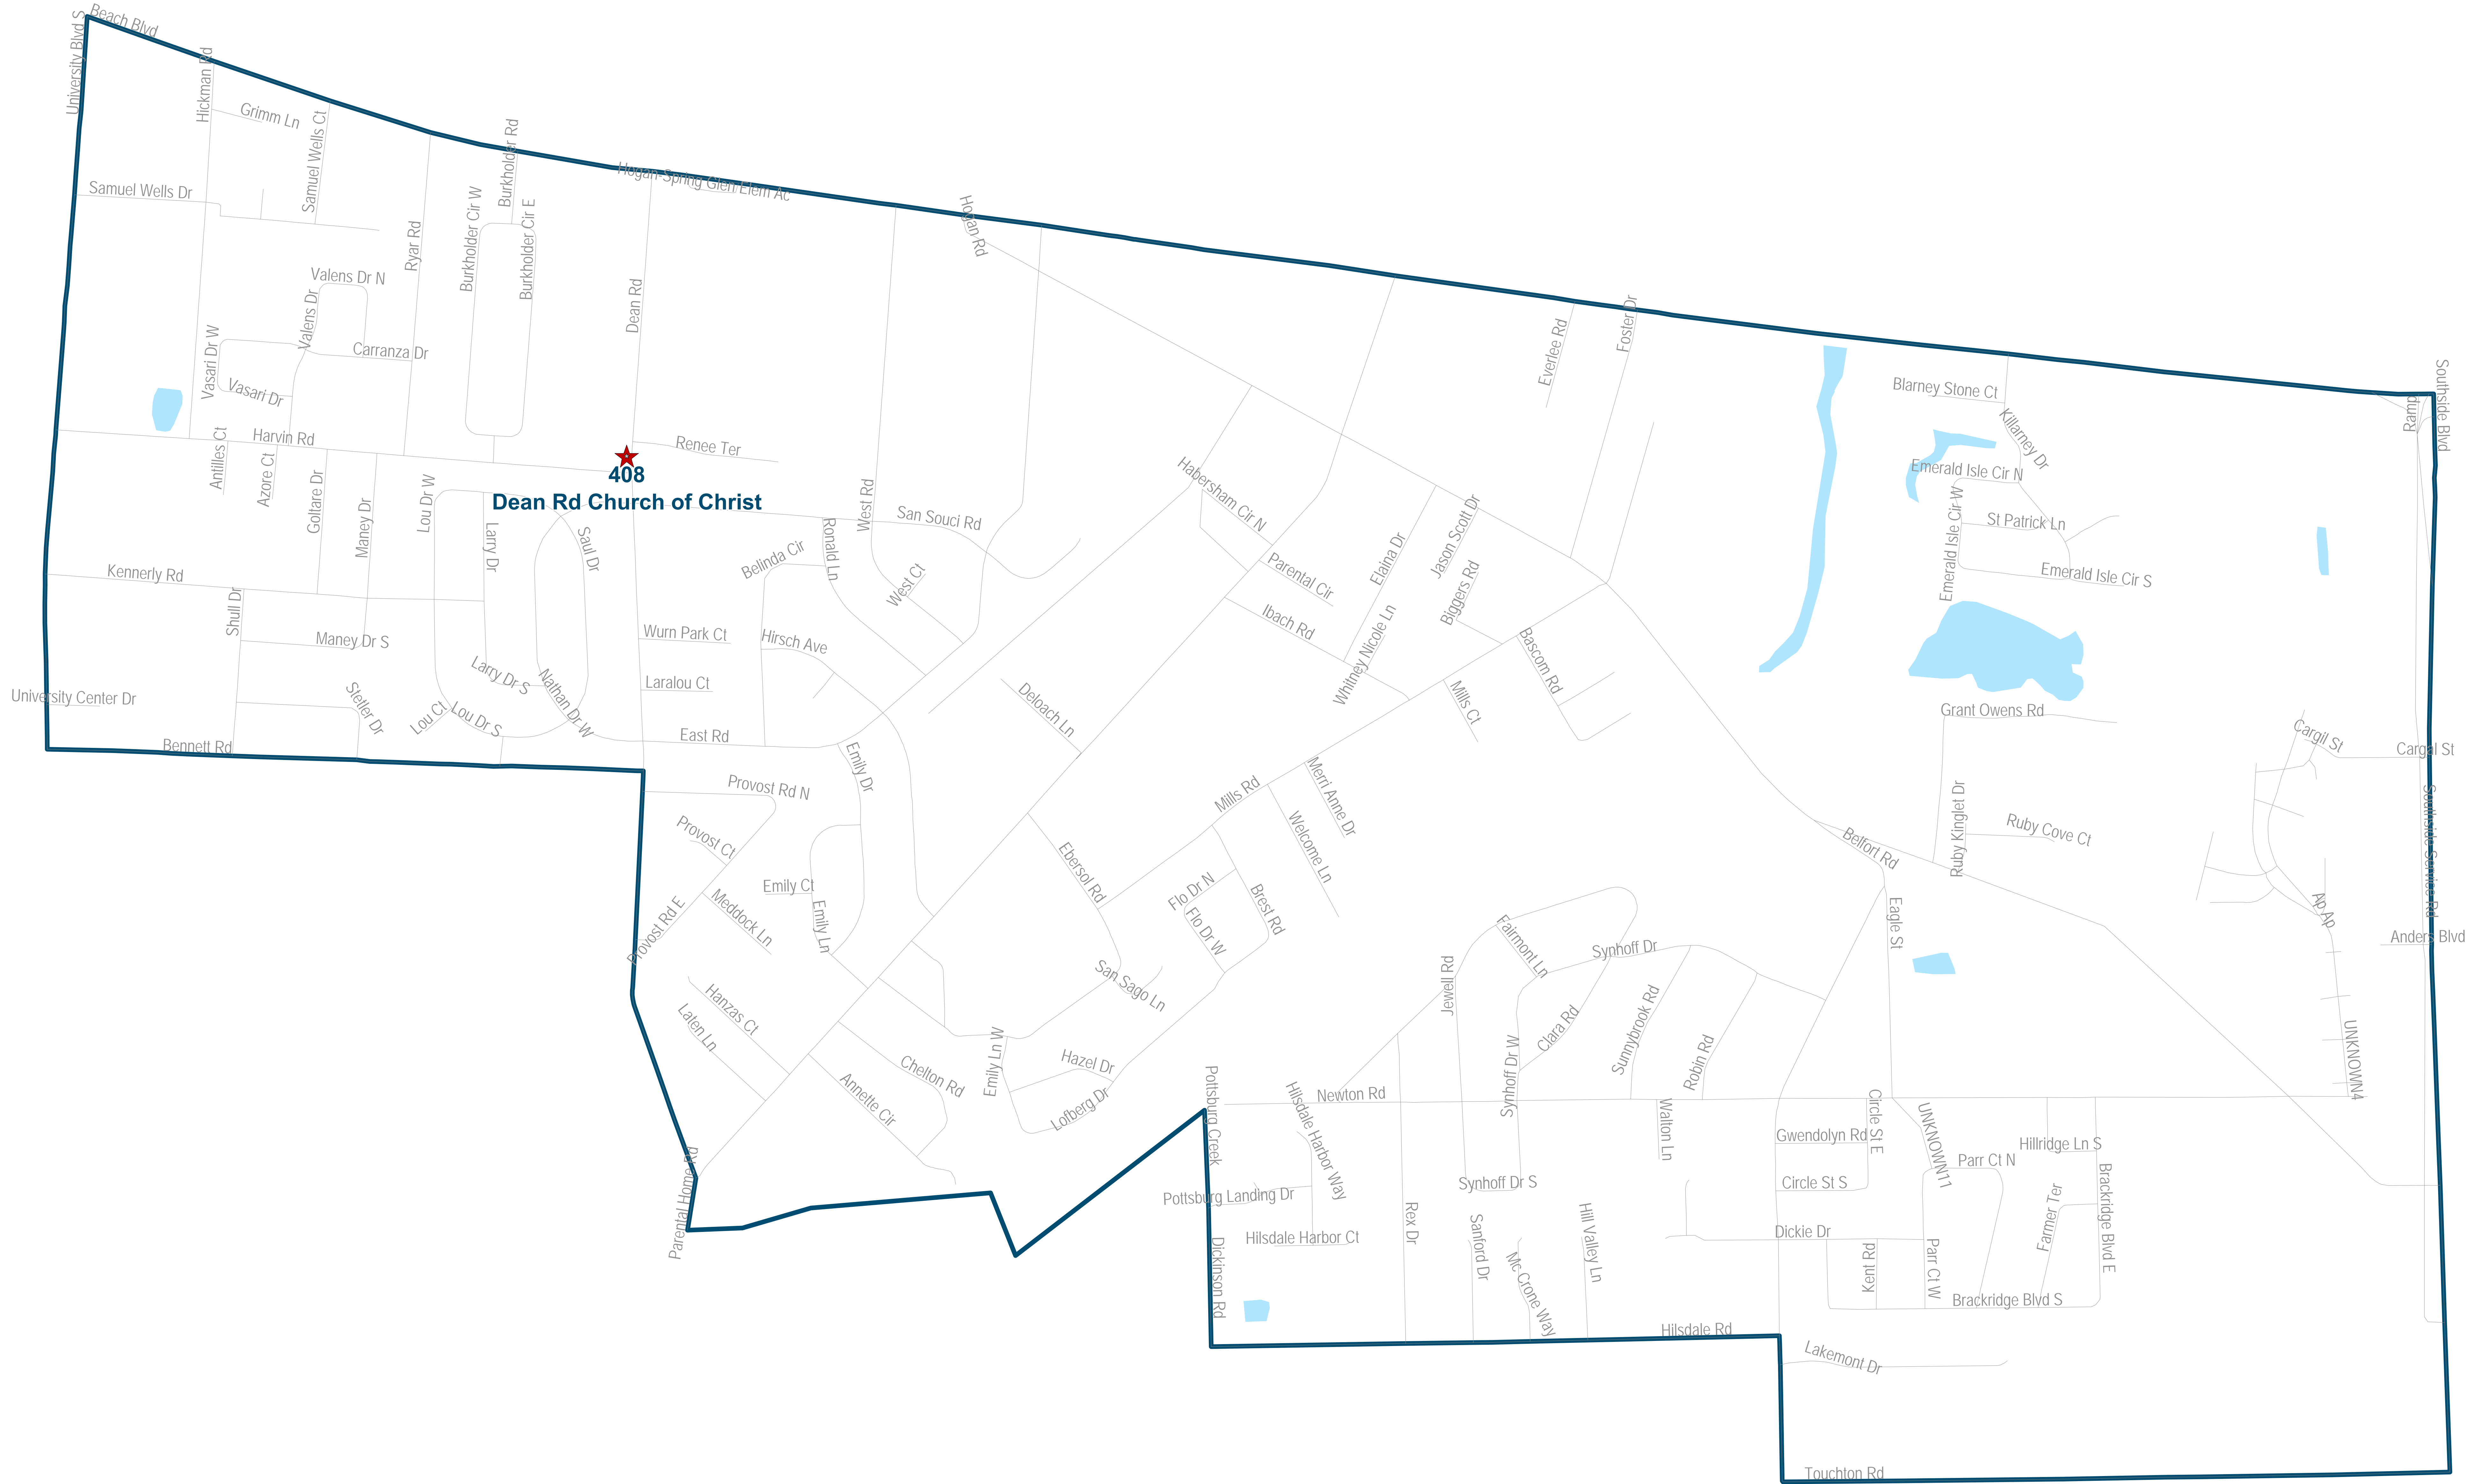

Duval County Supervisor of Elections Precinct 408

Dean Rd Church of Christ
1968 Dean Rd
Jacksonville, FL32216