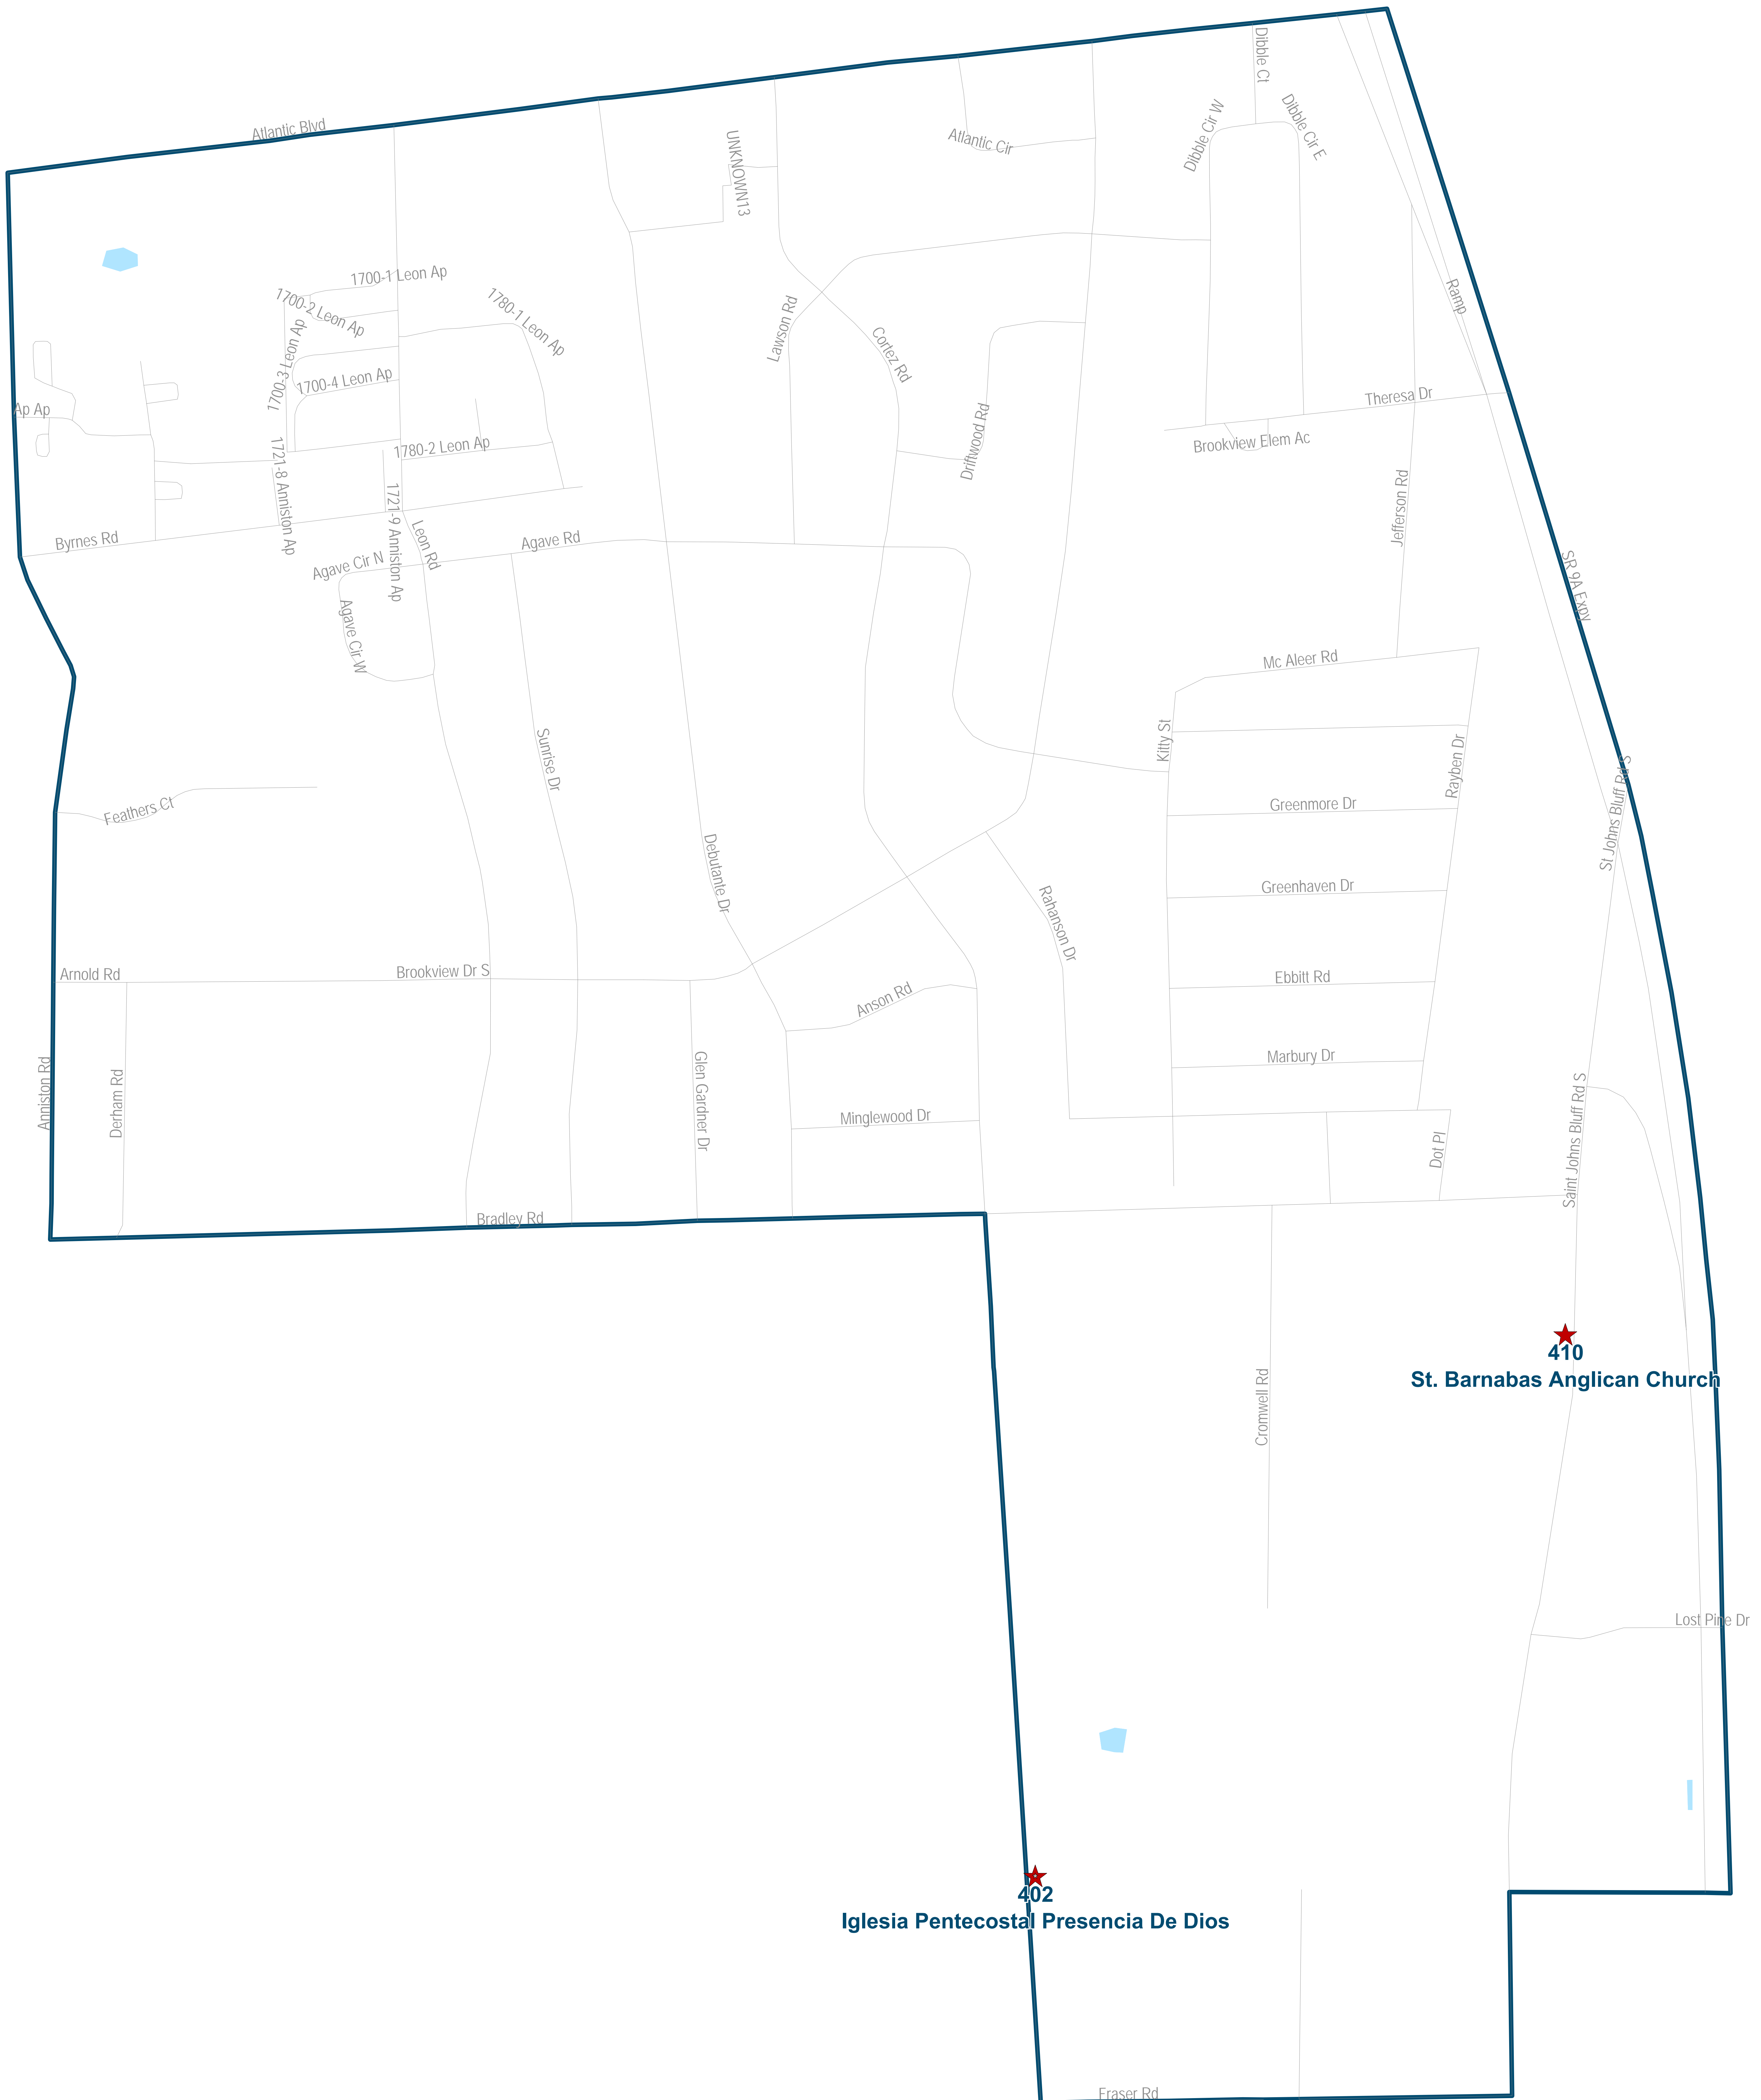

Duval County Supervisor of Elections Precinct 402

Iglesia Pentecostal Presencia De Dios
2361 Cortez Rd
Jacksonville, FL 32246

402
Iglesia Pentecostal Presencia De Dios

410
St. Barnabas Anglican Church