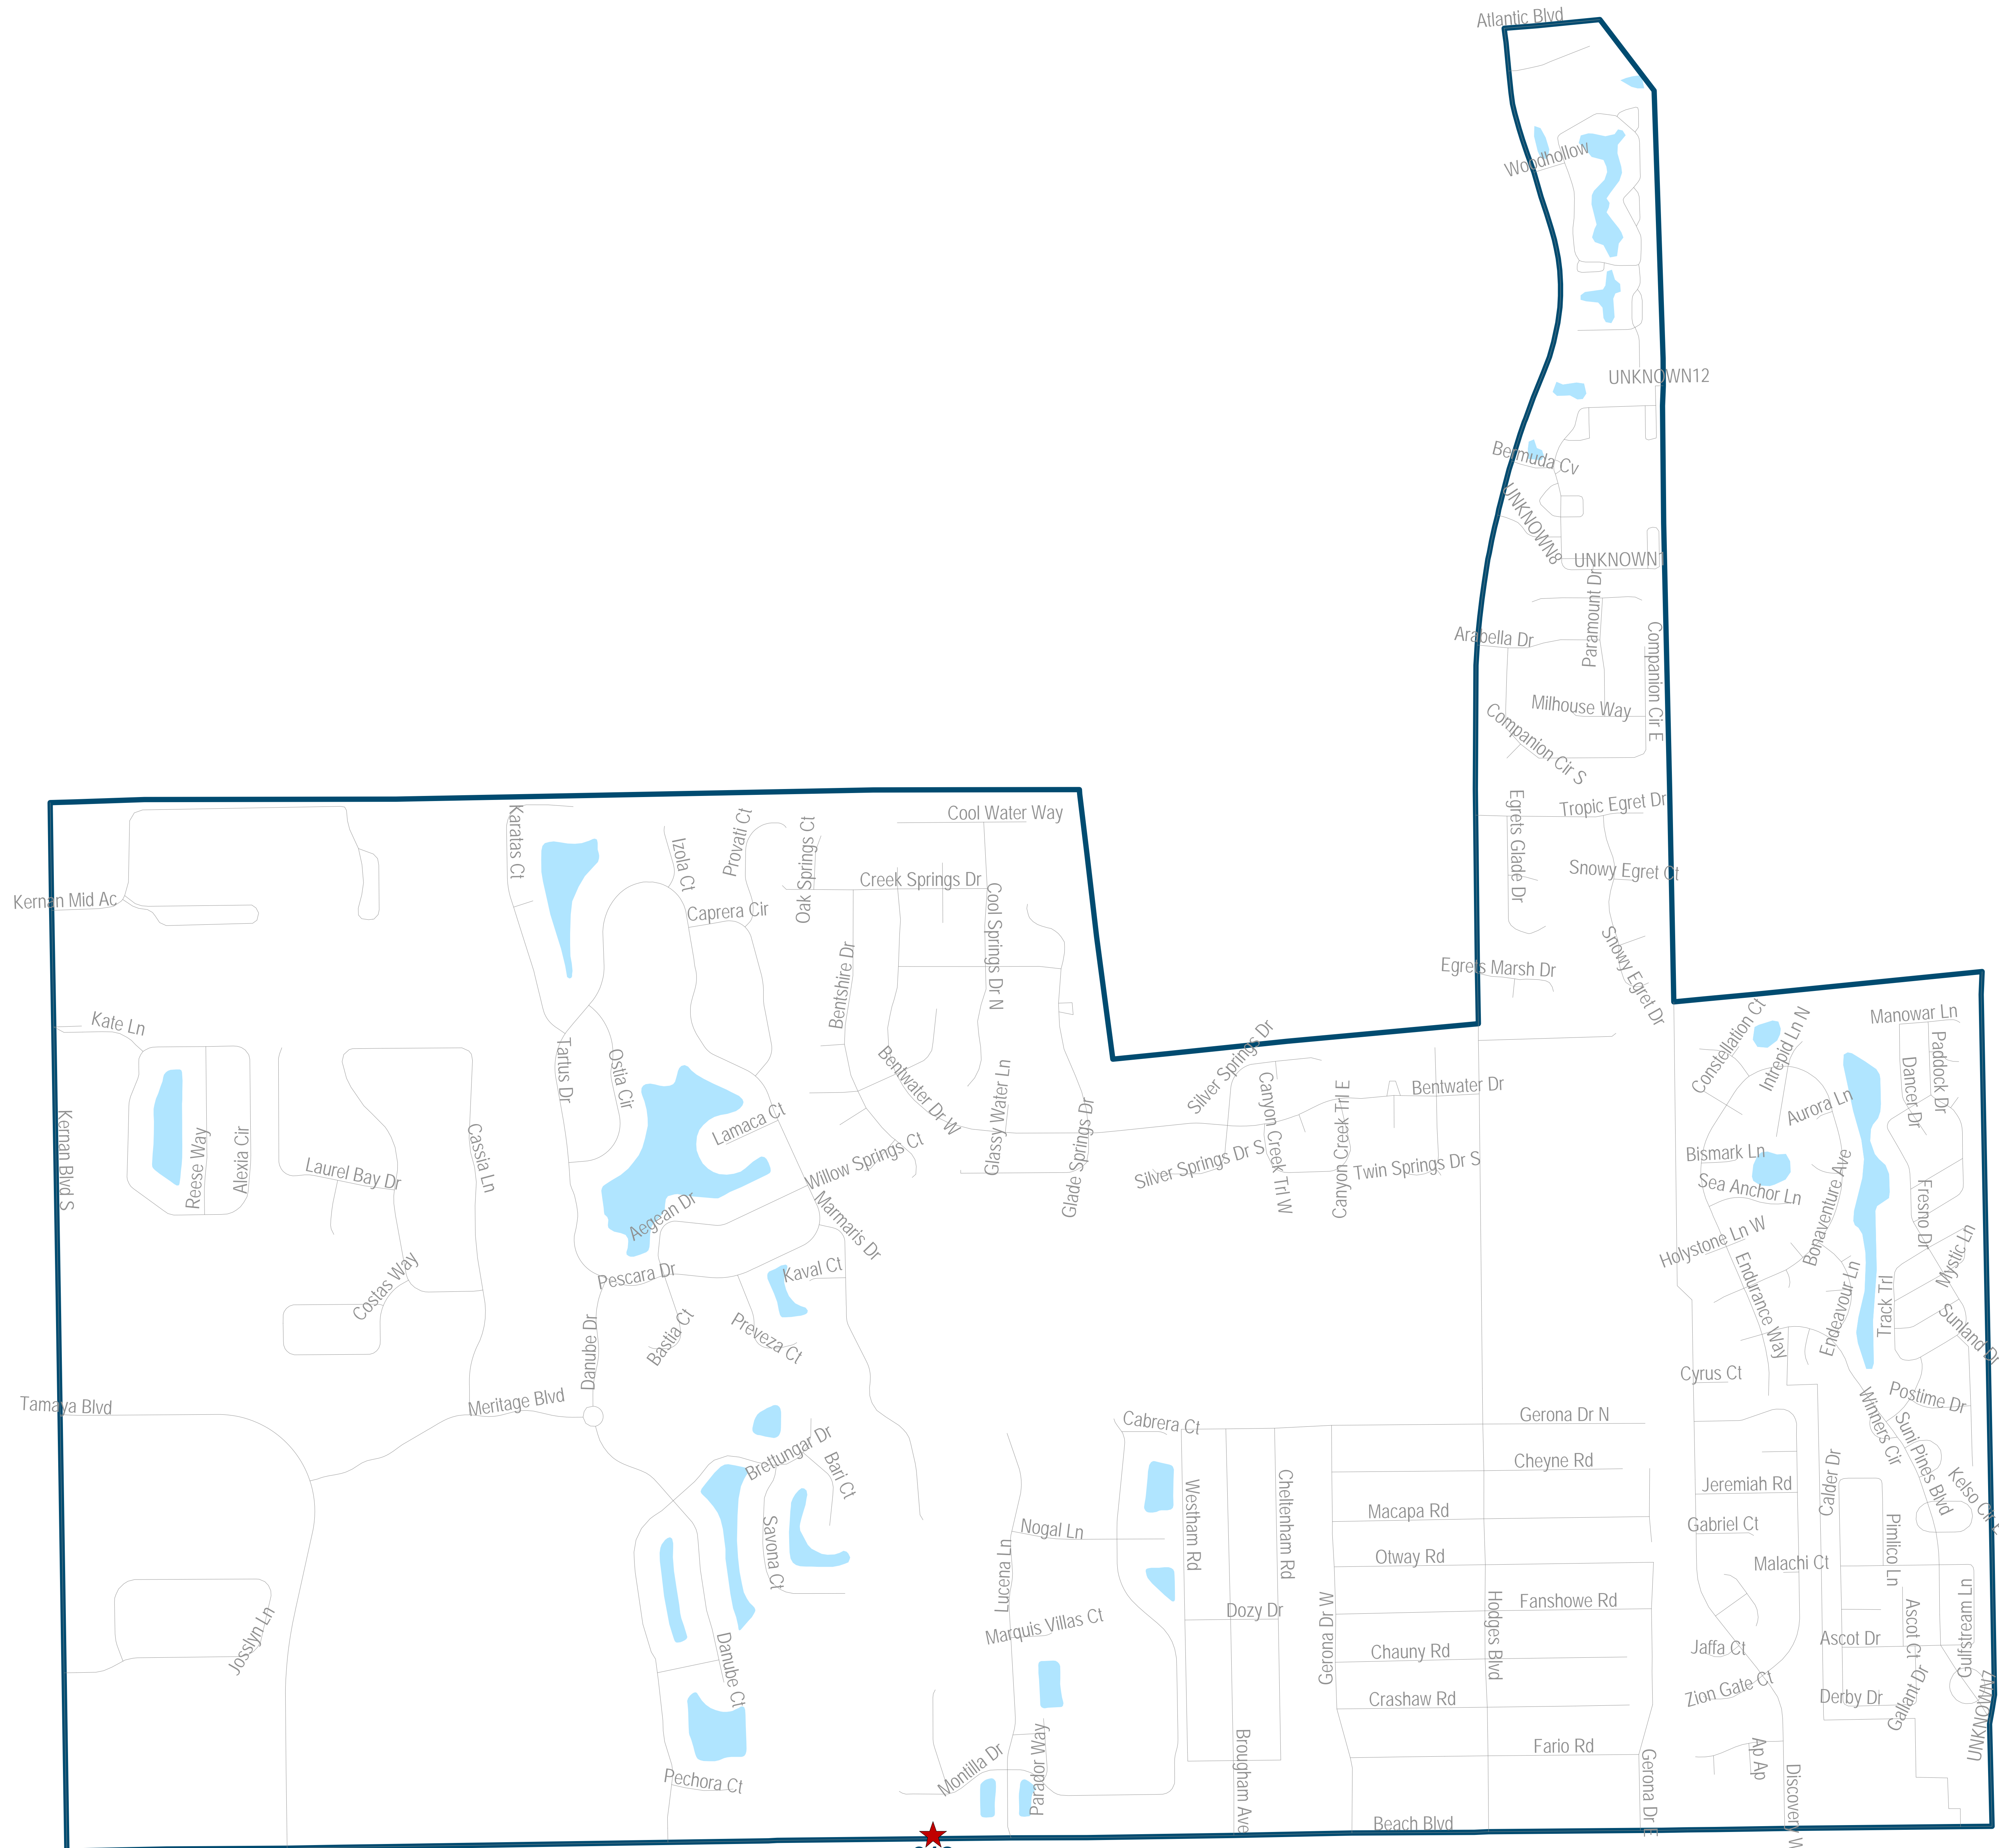

Duval County Supervisor of Elections Precinct 312

Pablo Creek Regional Library
13295 Beach Blvd
Jacksonville, FL 32246

312

Pablo Creek Regional Library