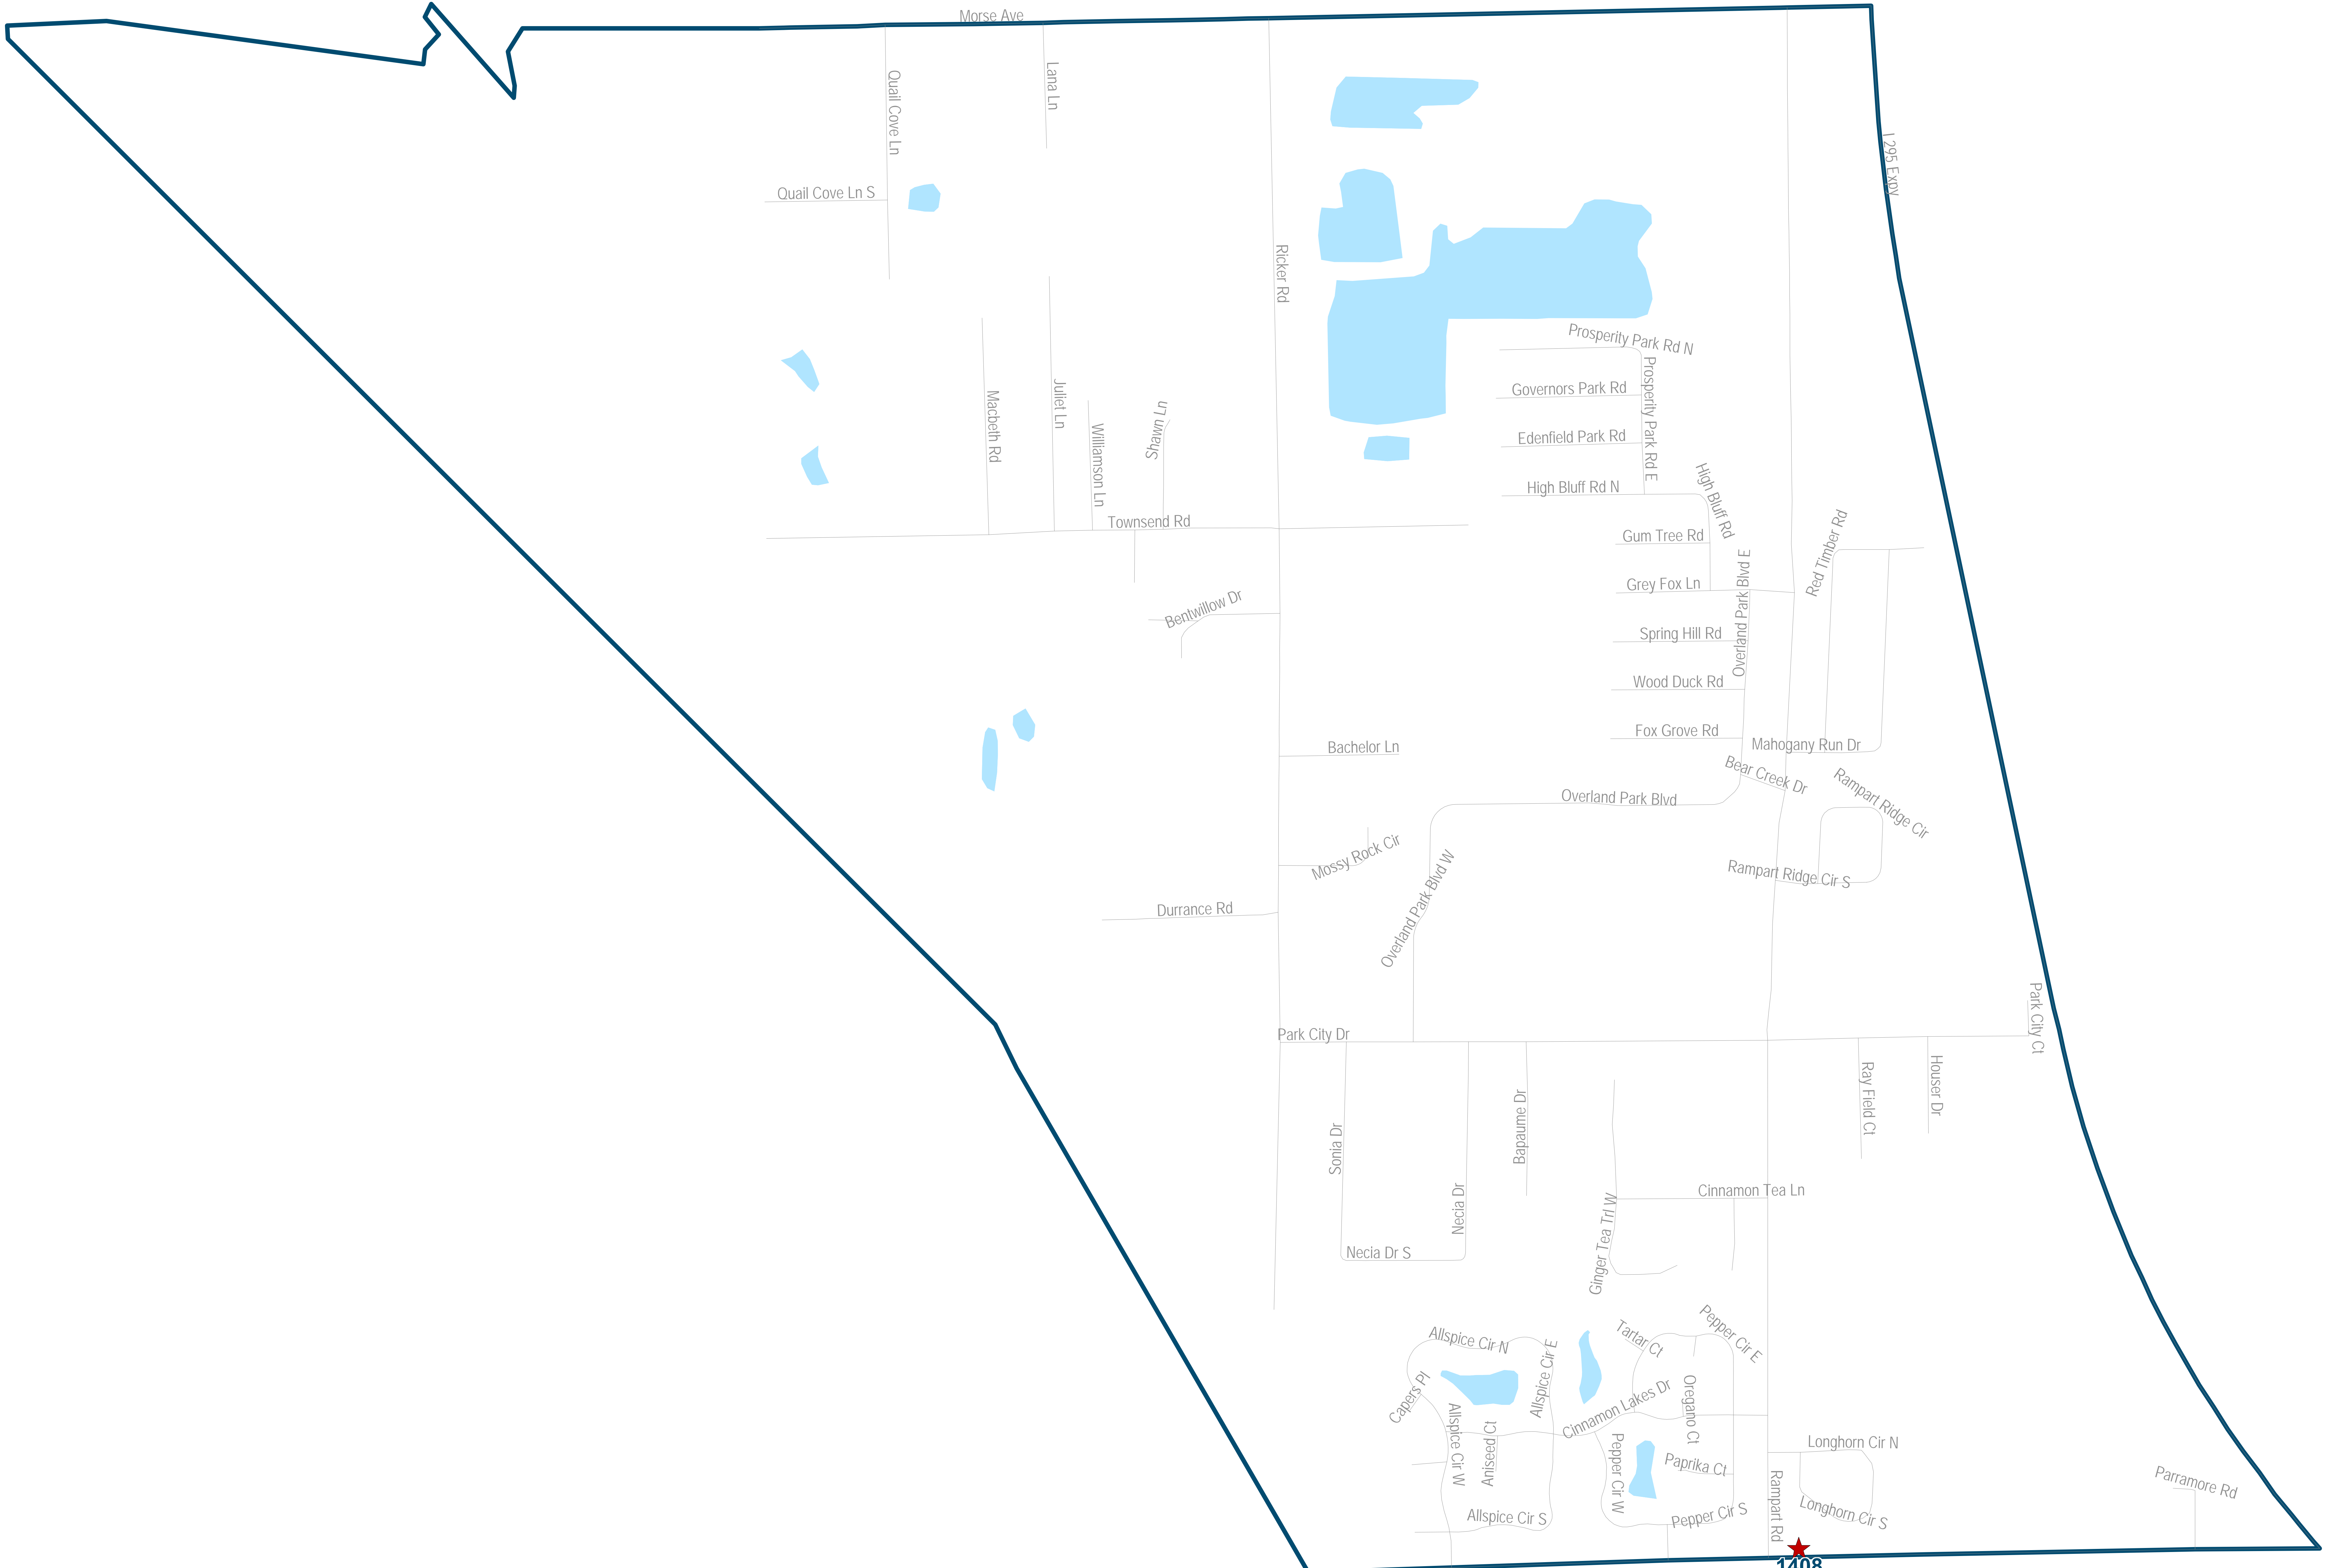

Duval County Supervisor of Elections Precinct 1408

Argyle Church of Christ
7310 Collins Rd
Jacksonville, FL 32244

1408

Argyle Church of Christ