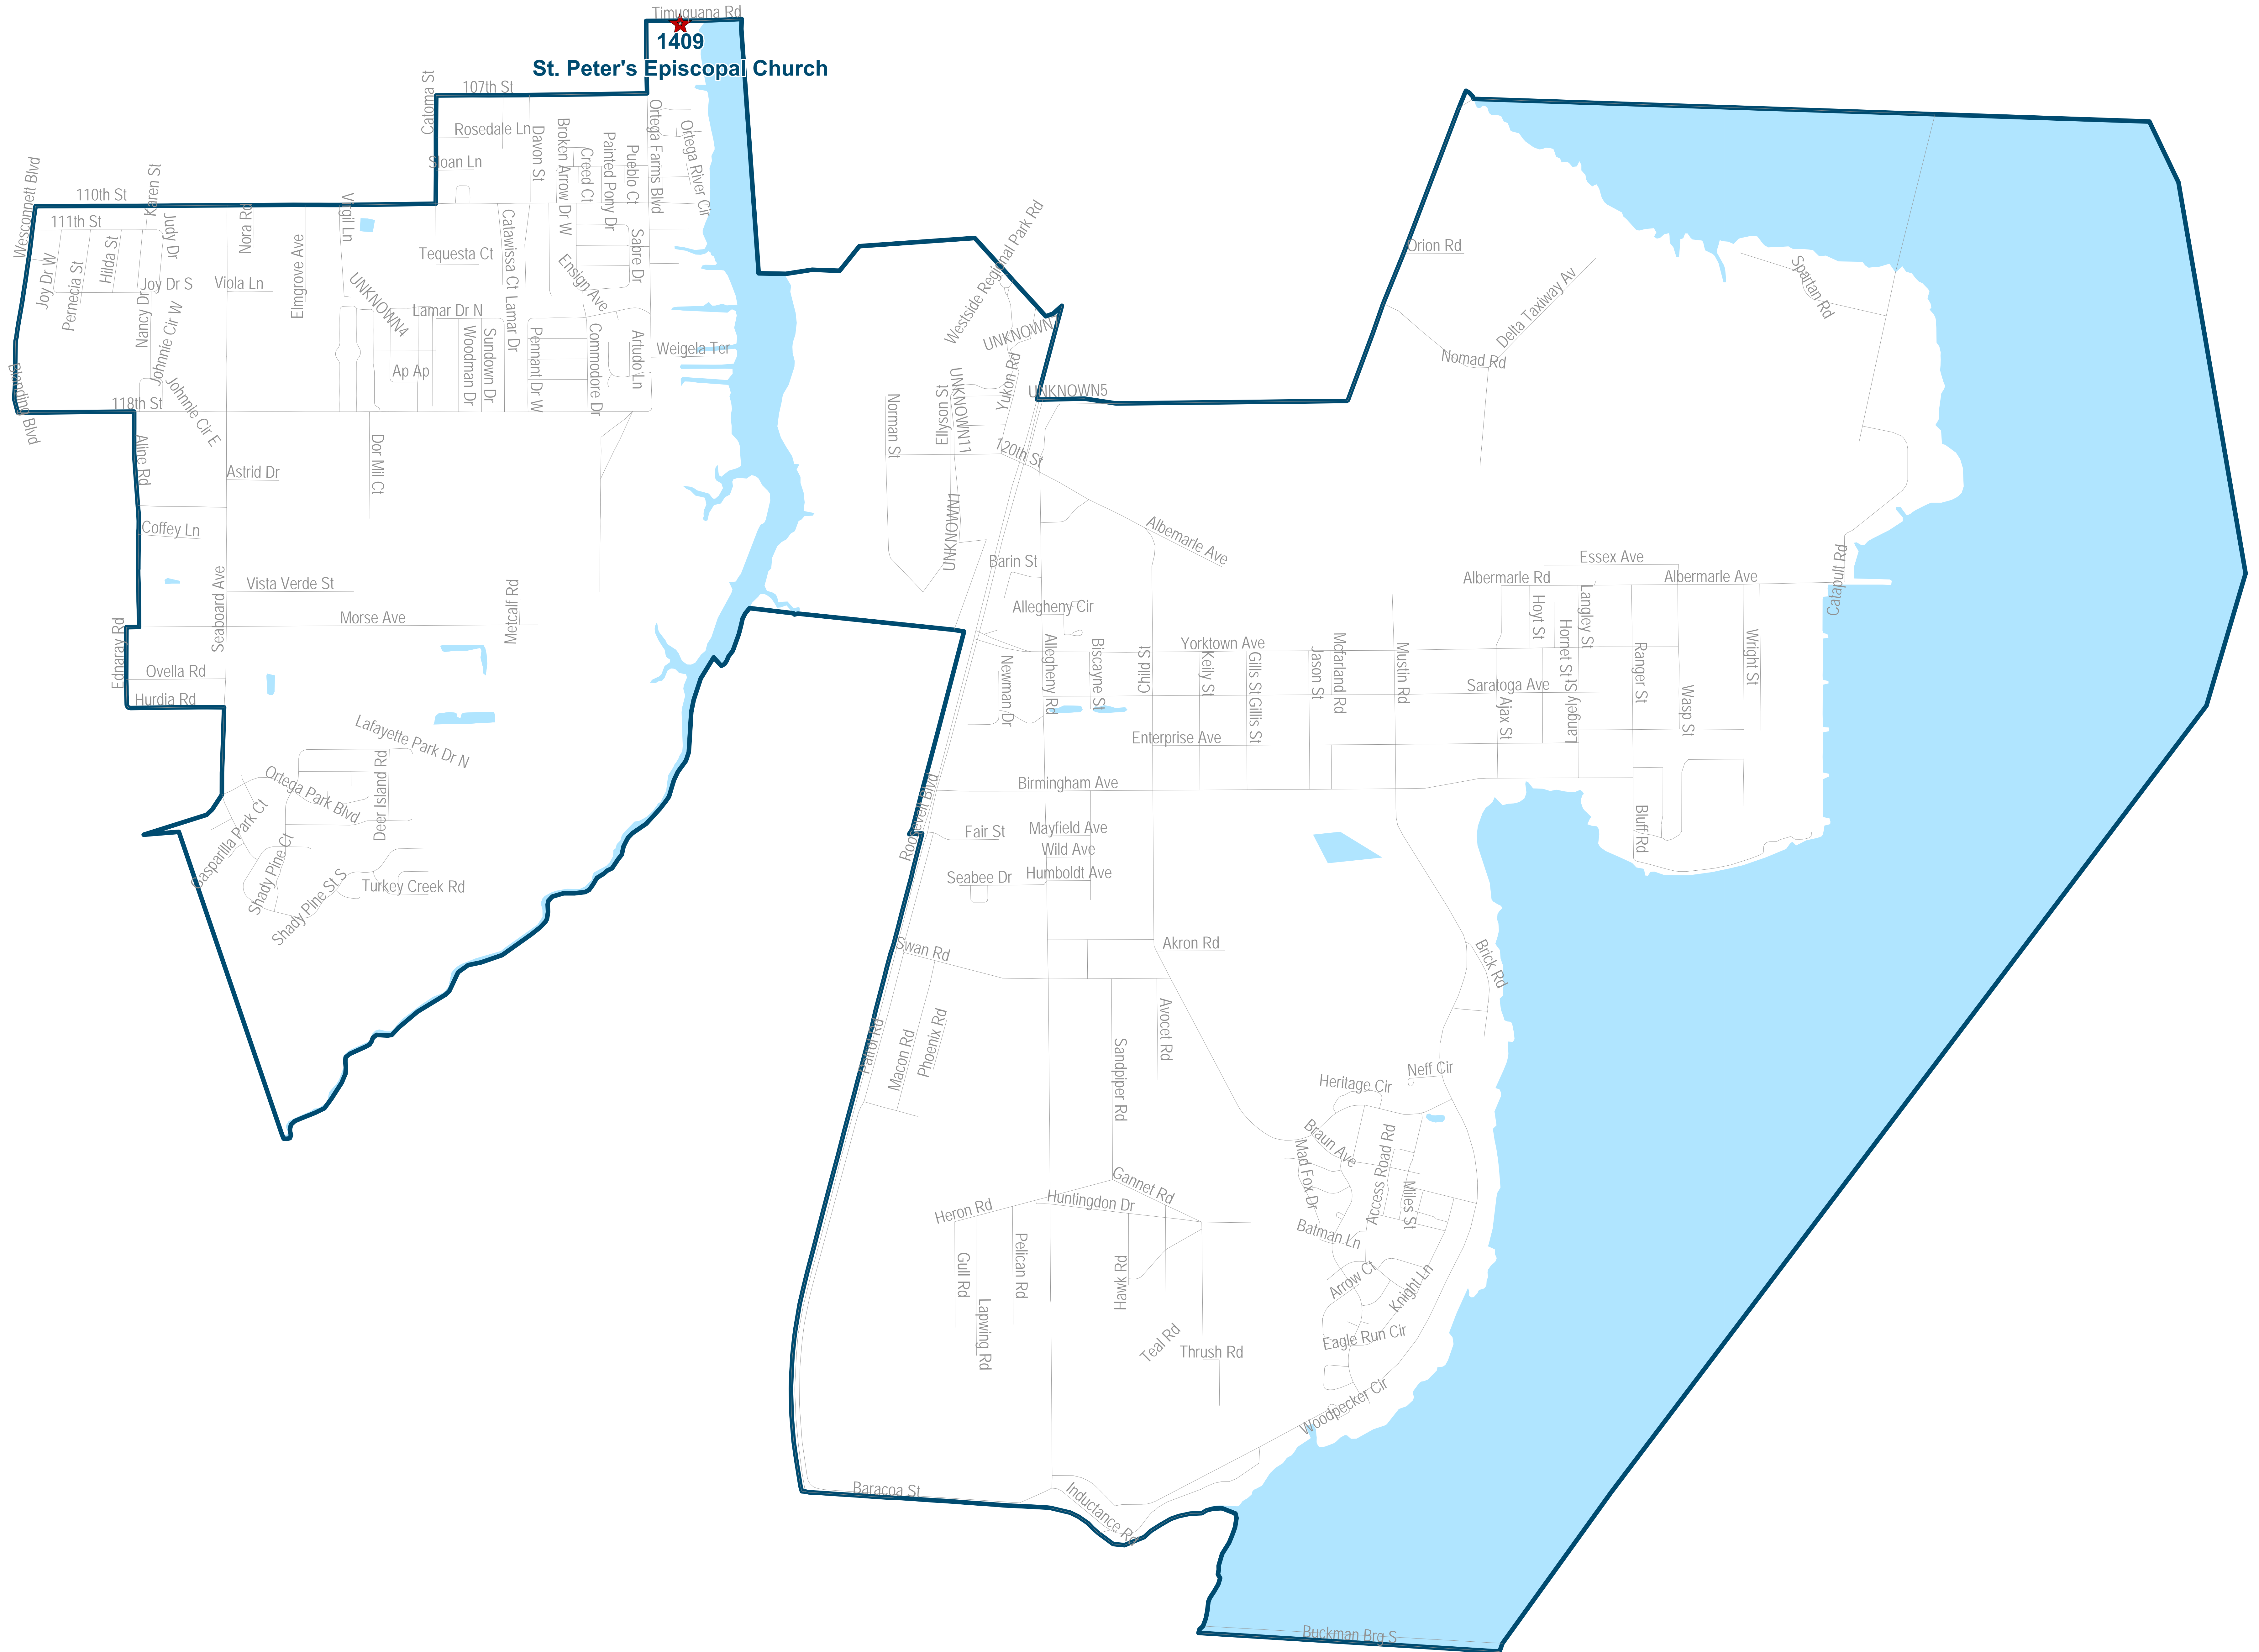

Duval County Supervisor of Elections Precinct 1409

St. Peter's Episcopal Church
5042 Timuquana Rd
Jacksonville, FL 32210