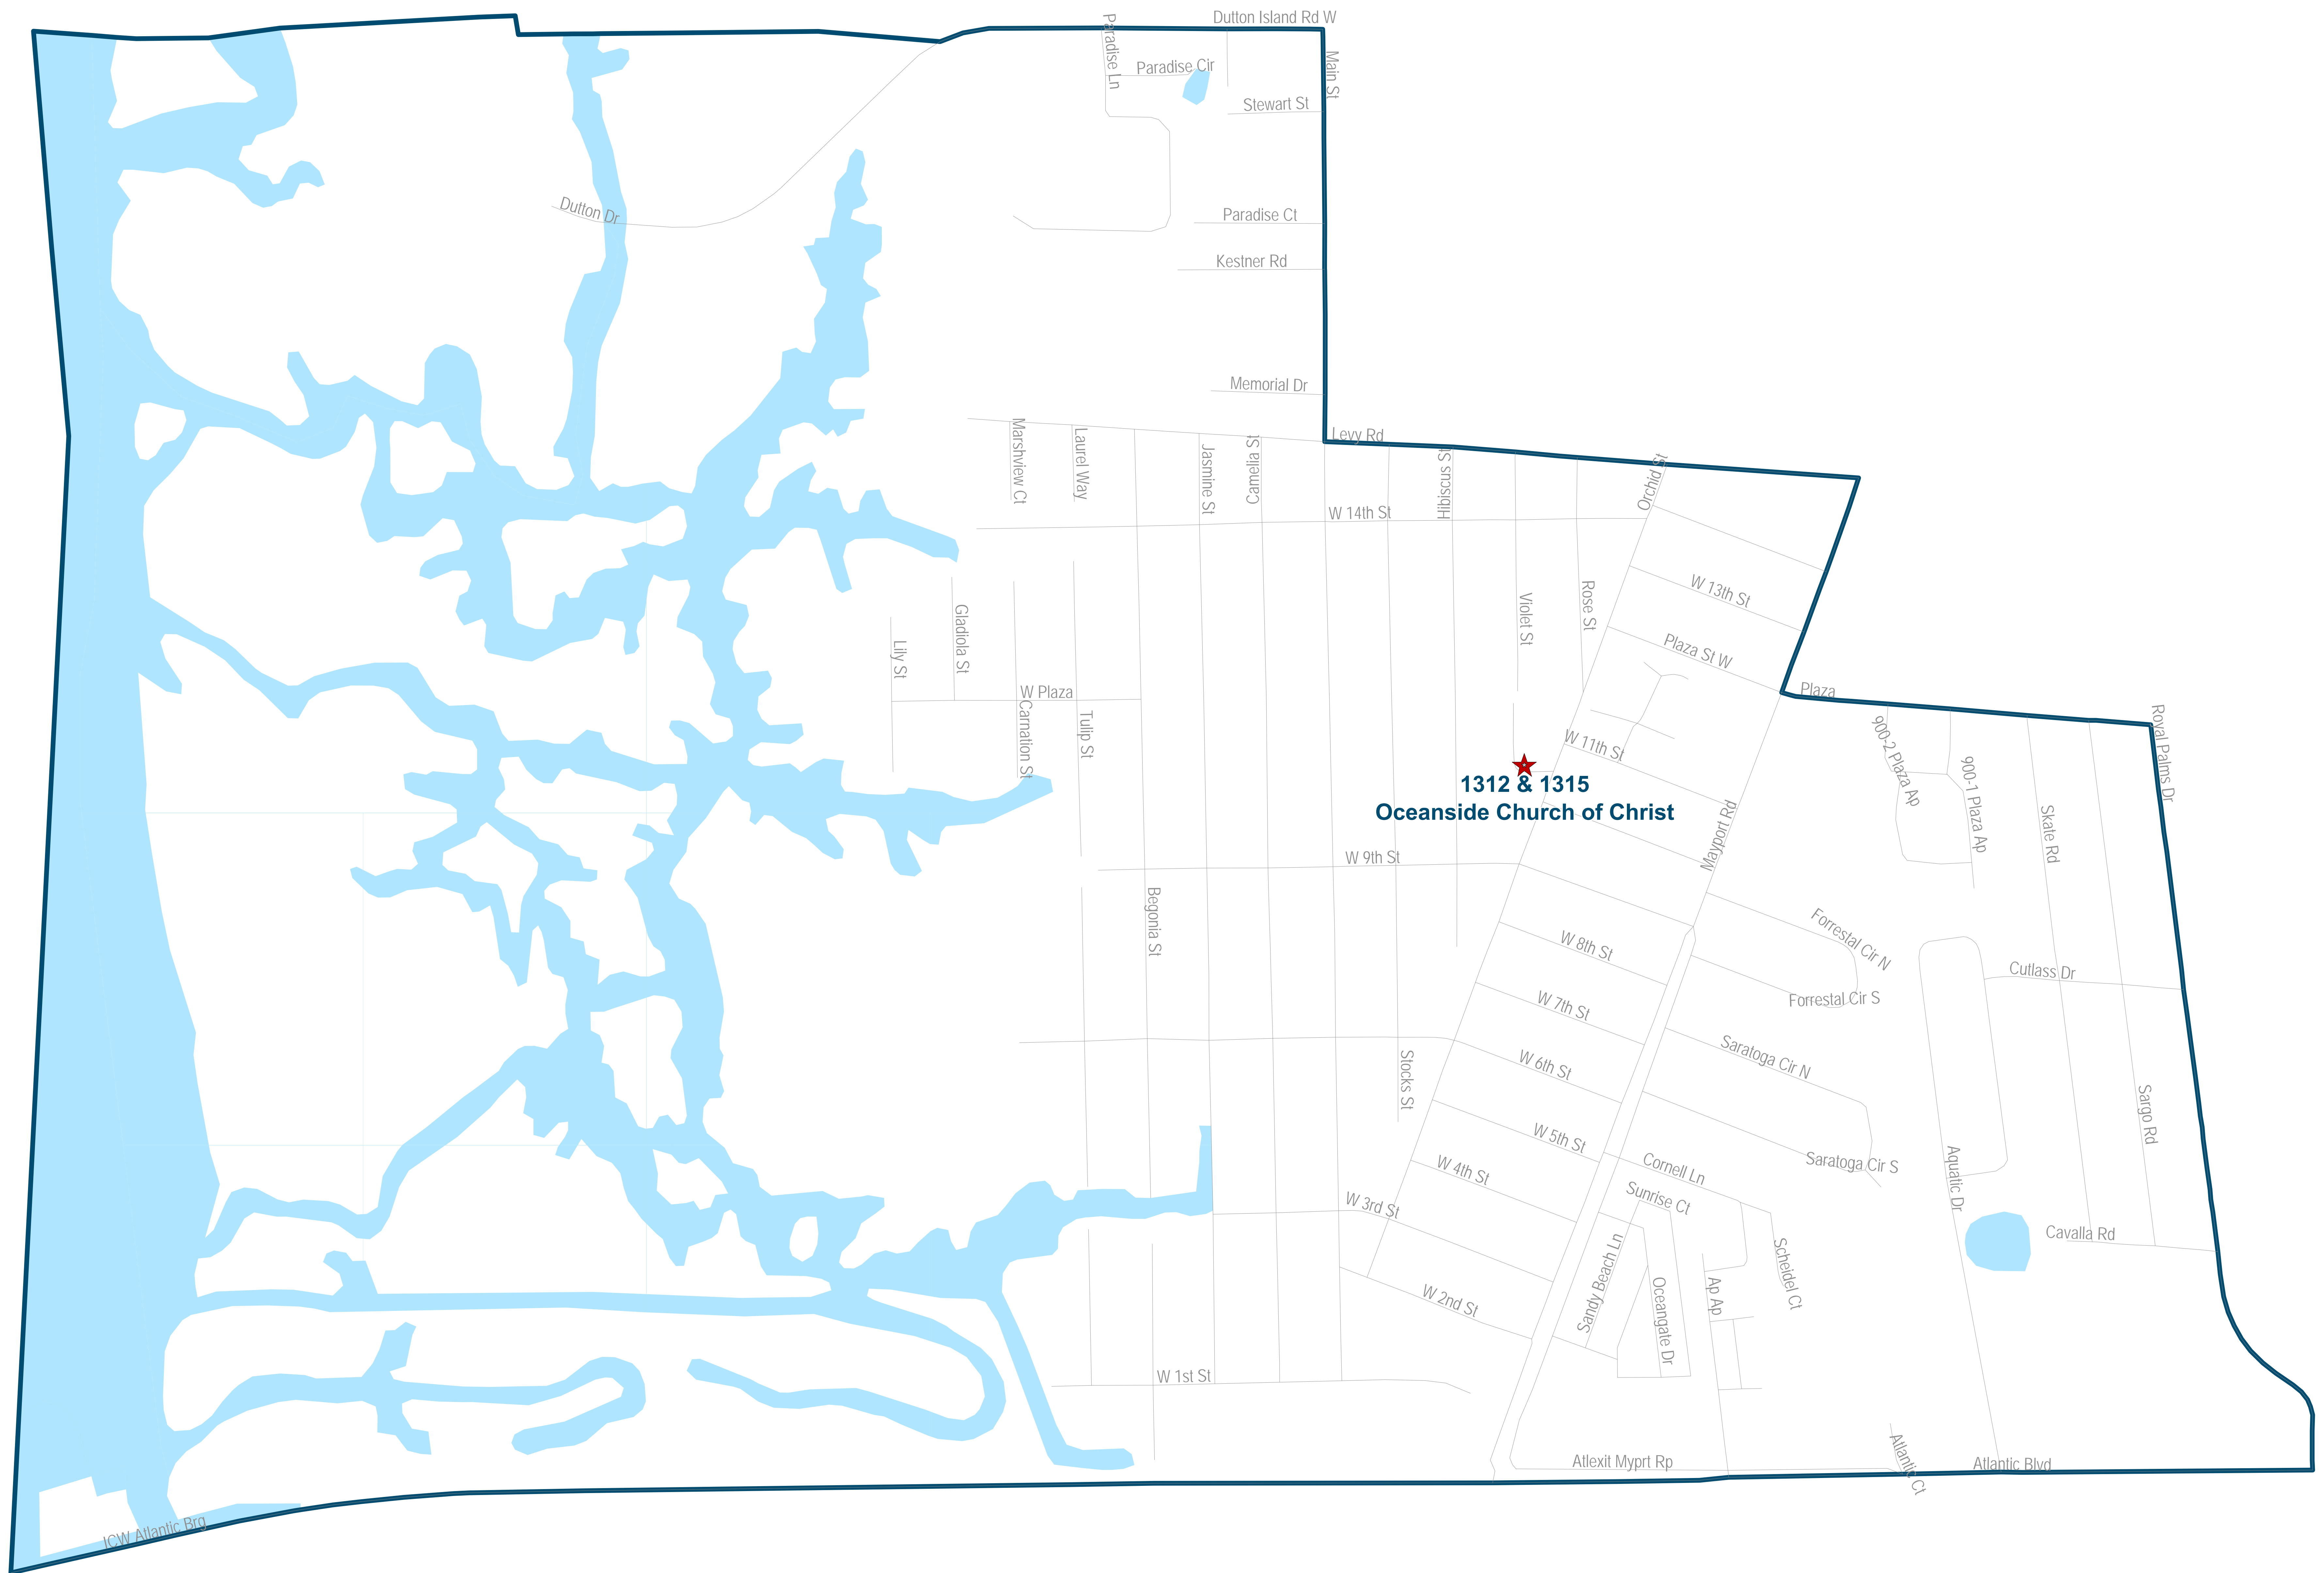

Duval County Supervisor of Elections

Precinct 1312 & 1315

Oceanside Church of Christ
1025 Snug Harbor Ct
Jacksonville, FL 32233