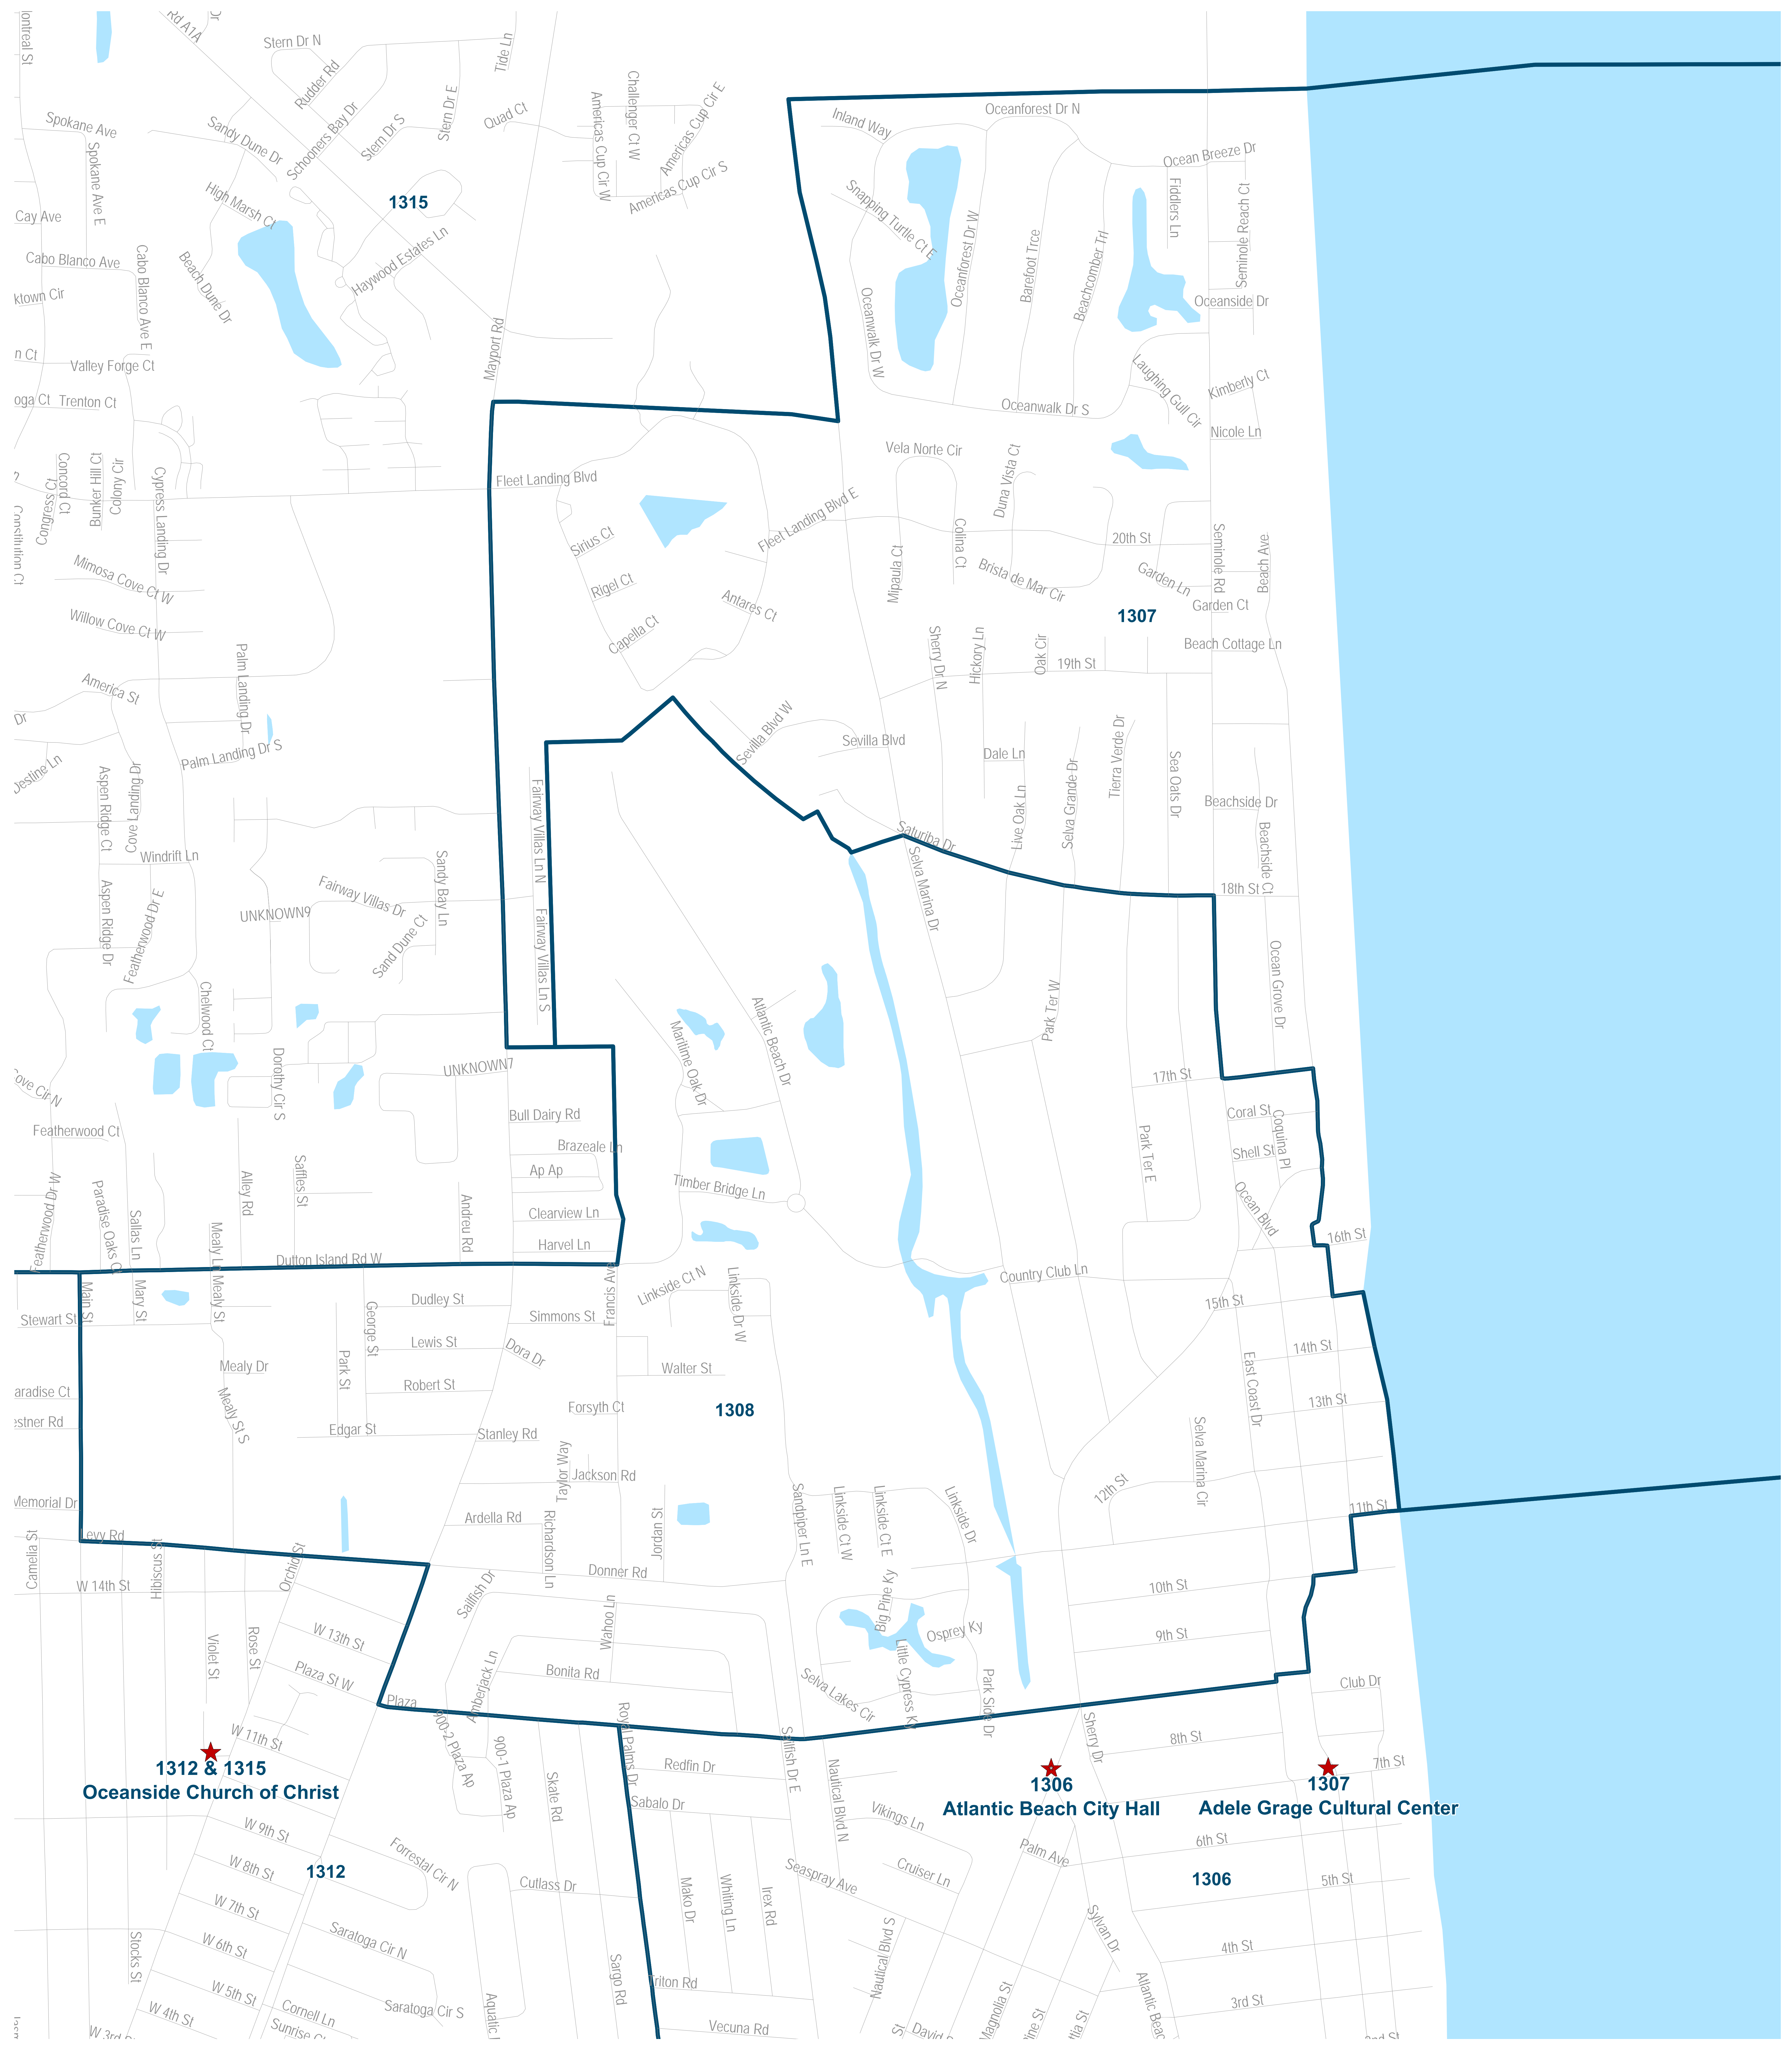

Duval County Supervisor of Elections Precinct 1307

Adele Grage Cultural Center
716 Ocean Blvd
Jacksonville, FL32233

1312 & 1315
Oceanside Church of Christ

1306
Atlantic Beach City Hall

1307
Adele Grage Cultural Center