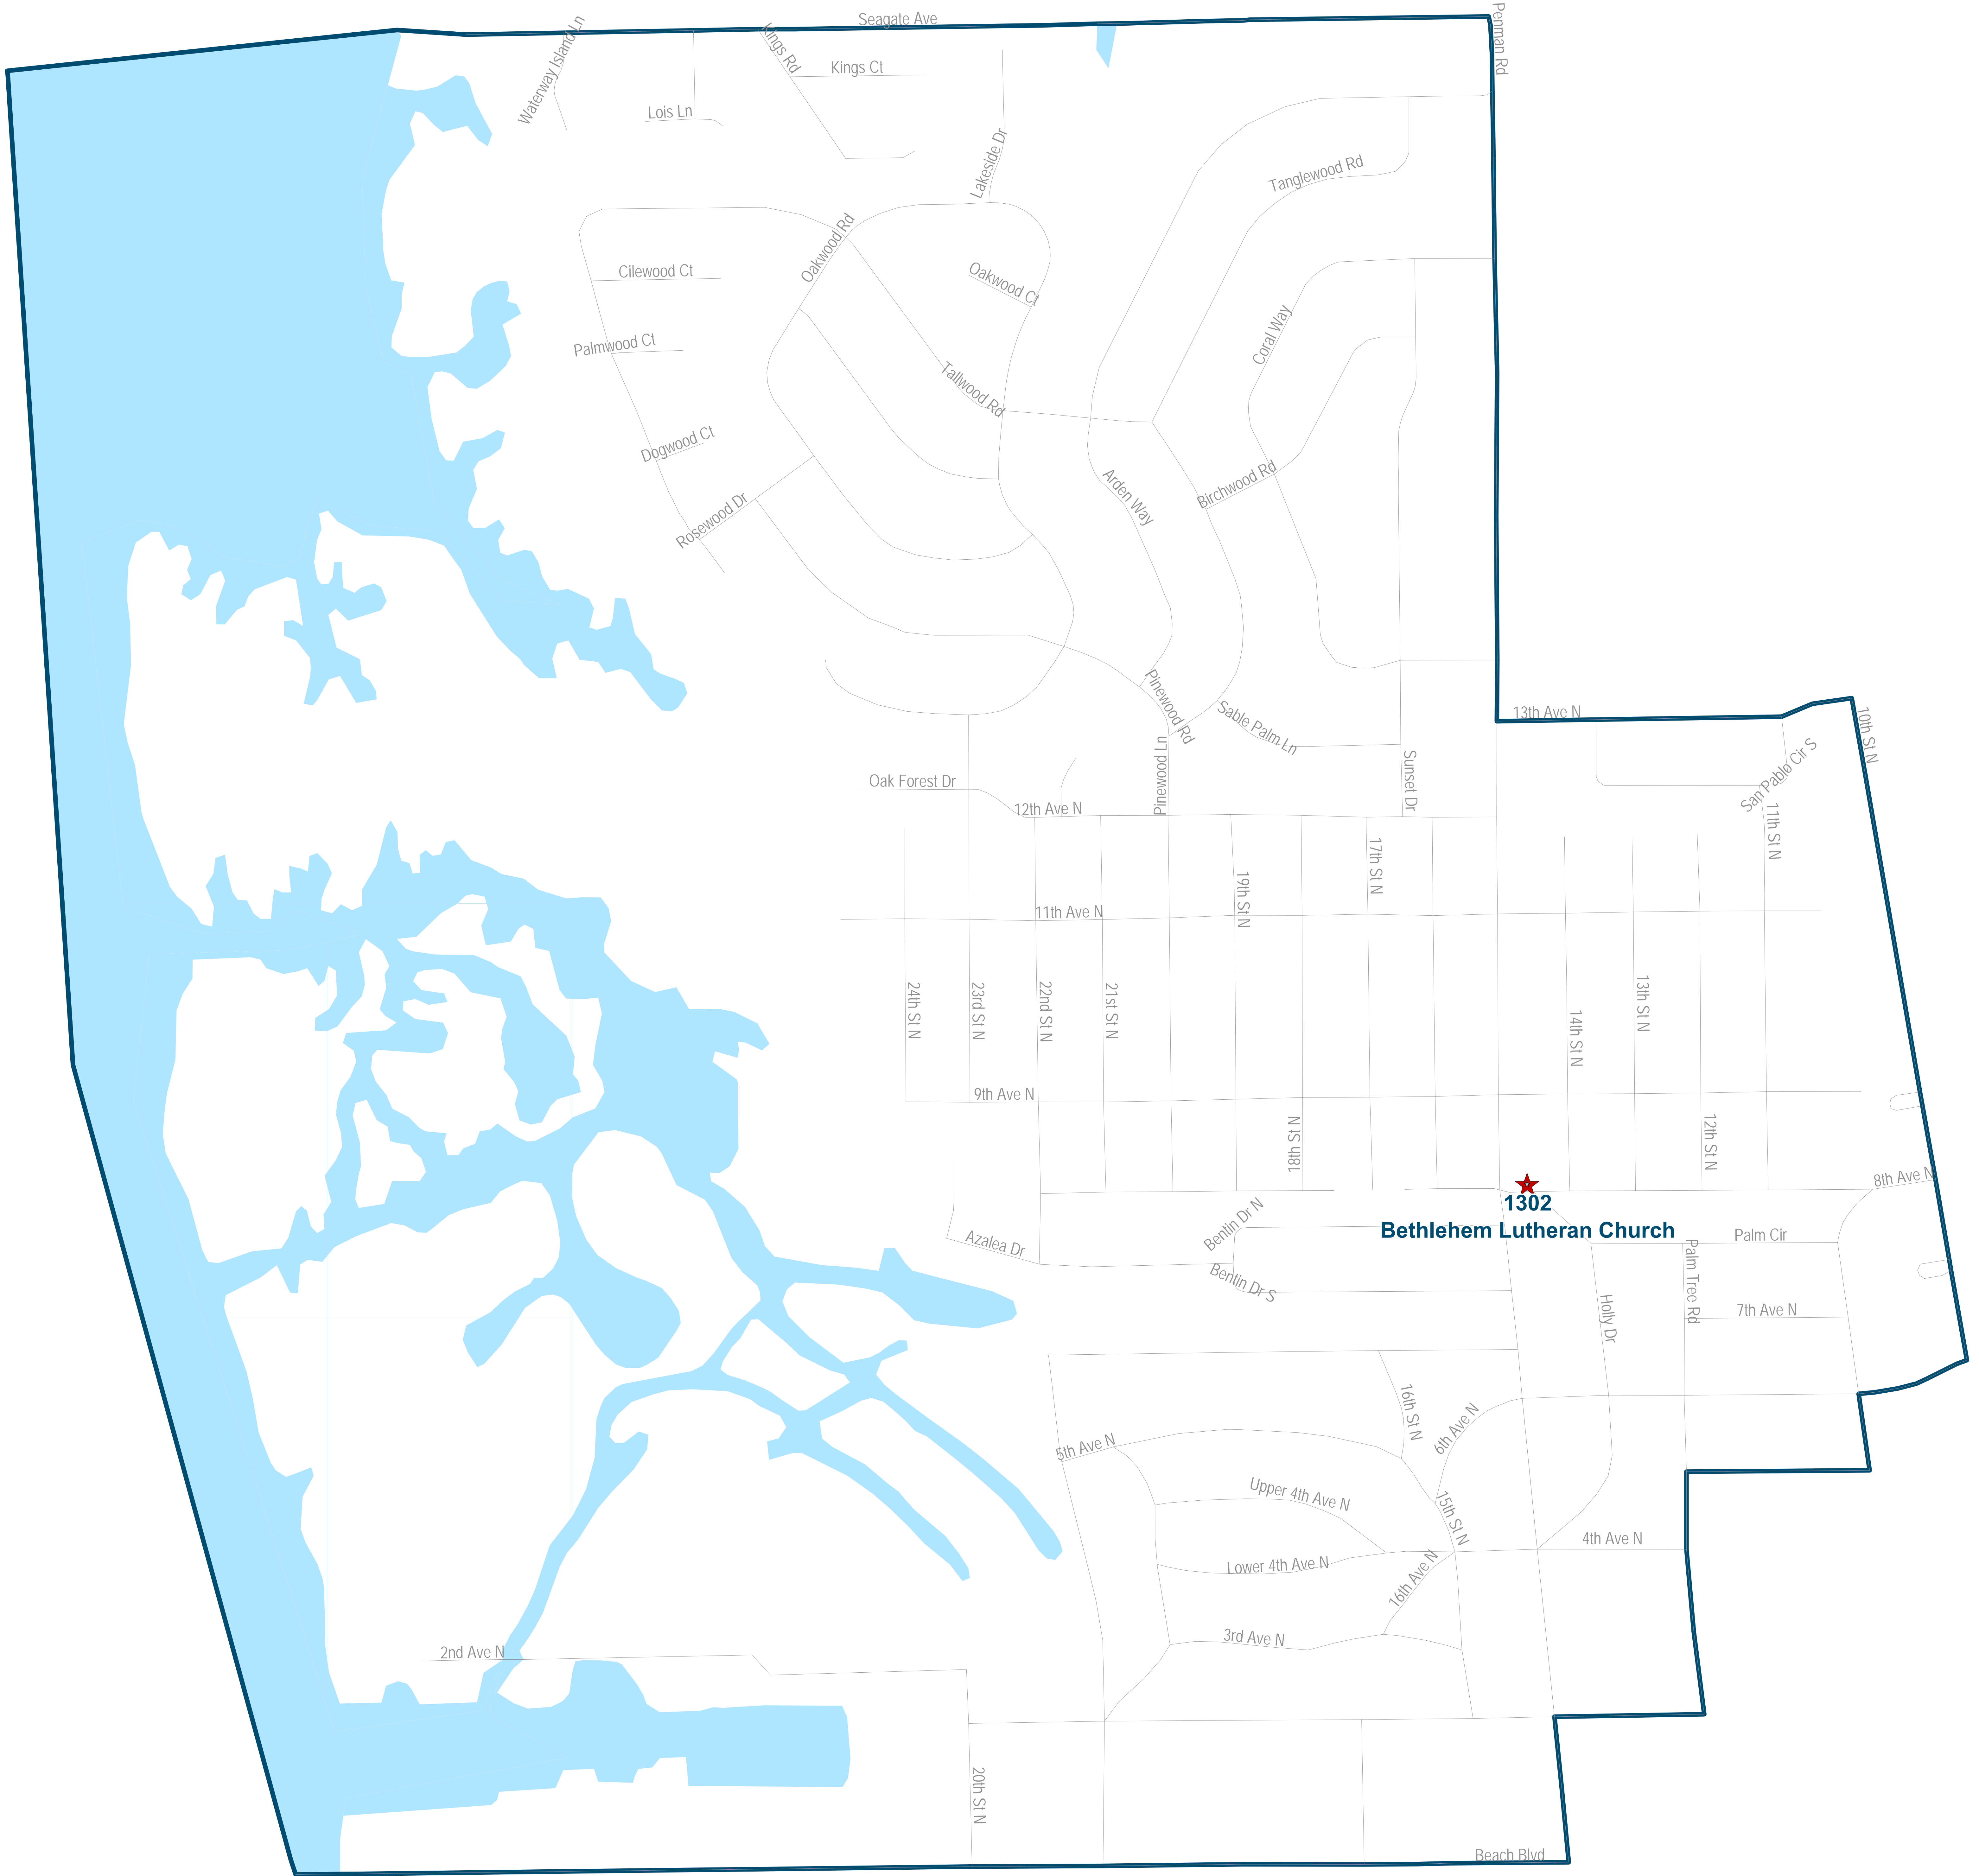

Duval County Supervisor of Elections Precinct 1303

American Legion Post 129
1151 4th St S
Jacksonville, FL 32250

1302
Bethlehem Lutheran Church