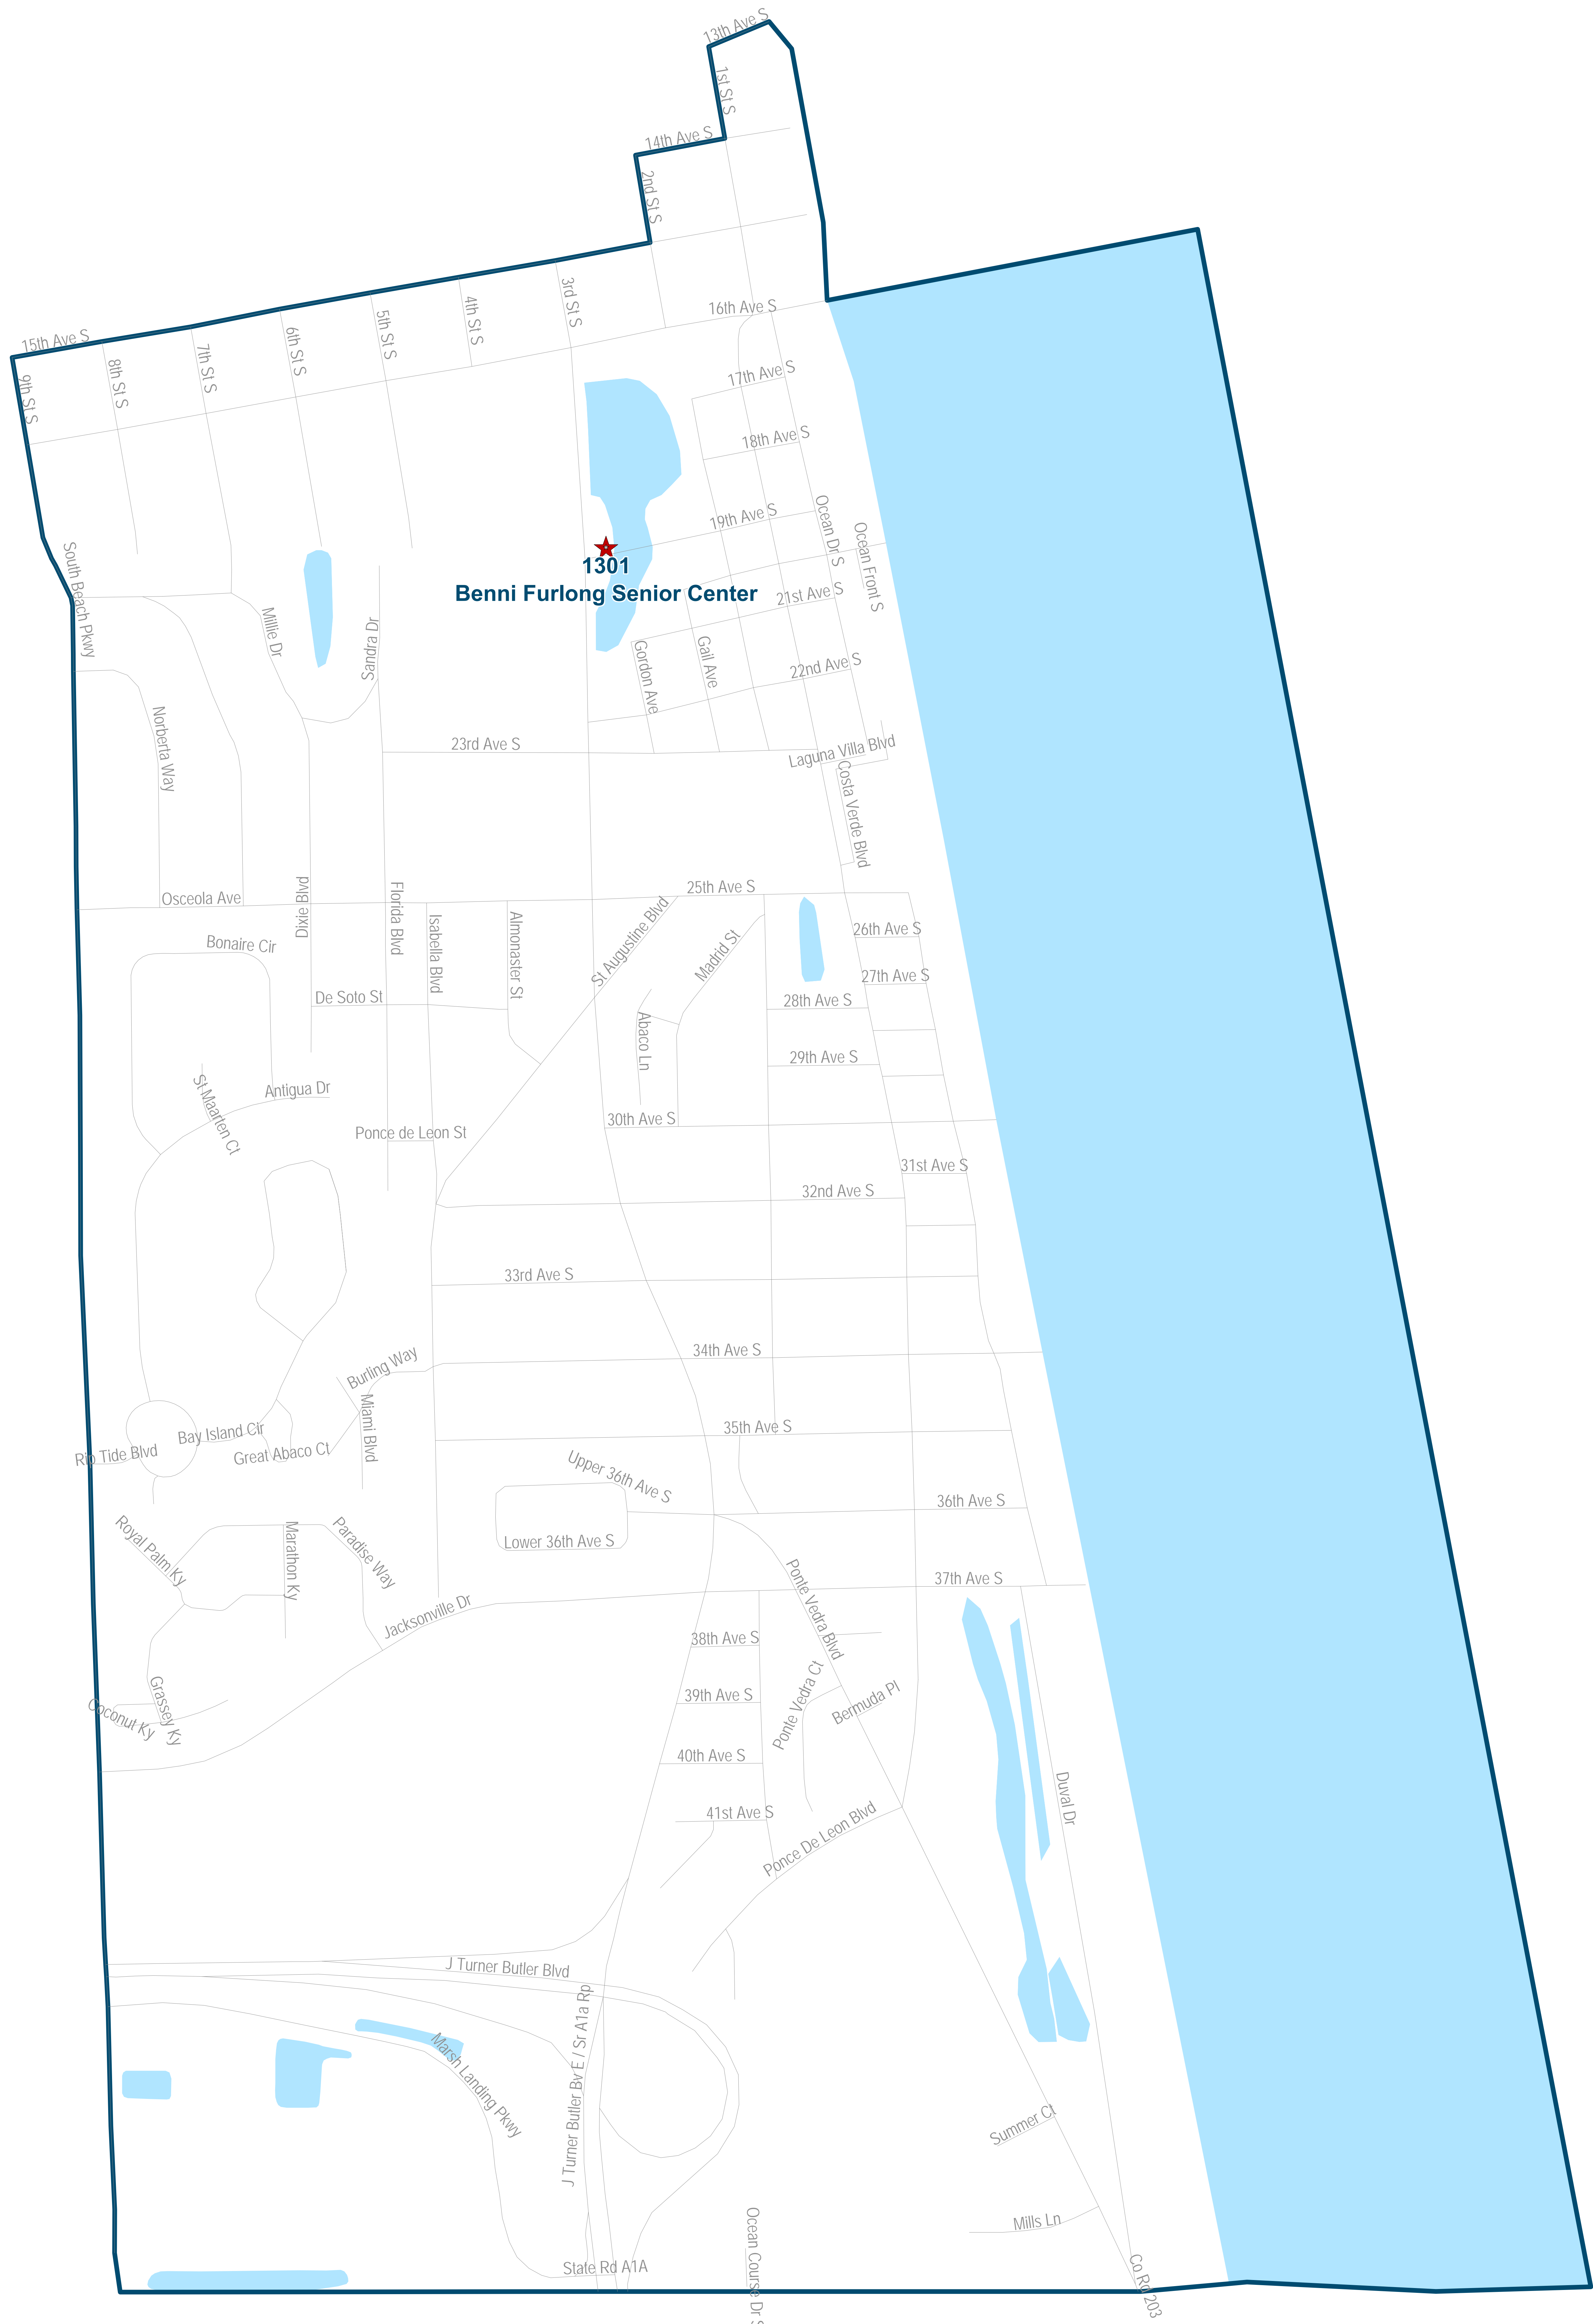

Duval County Supervisor of Elections Precinct 1301

Benni Furlong Senior Center
281 19th Ave S
Jacksonville, FL 32250