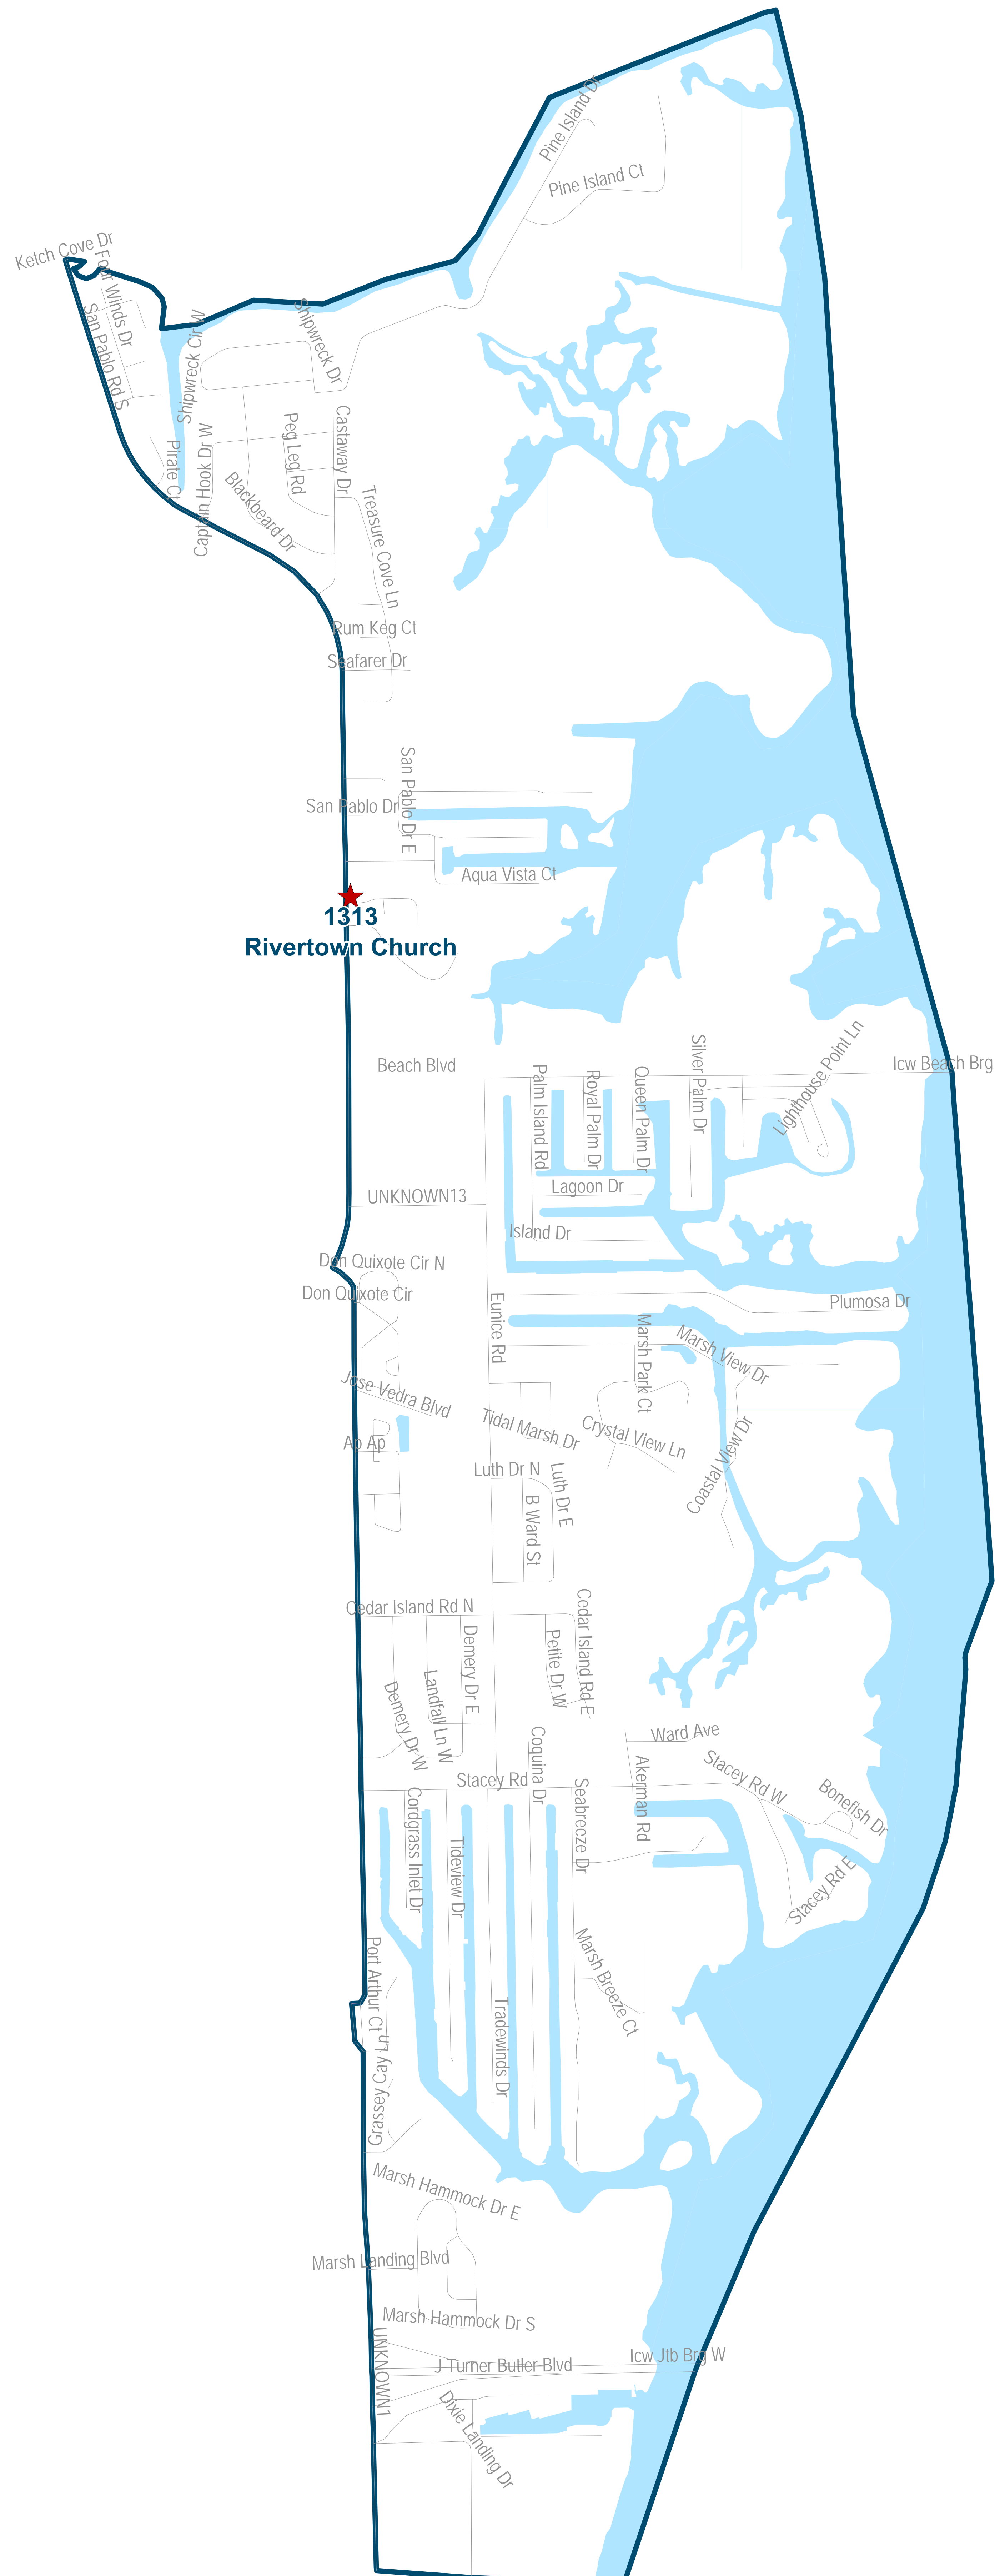

Duval County Supervisor of Elections Precinct 1313

Rivertown Church
3044 San Pablo Rd S
Jacksonville, FL 32224