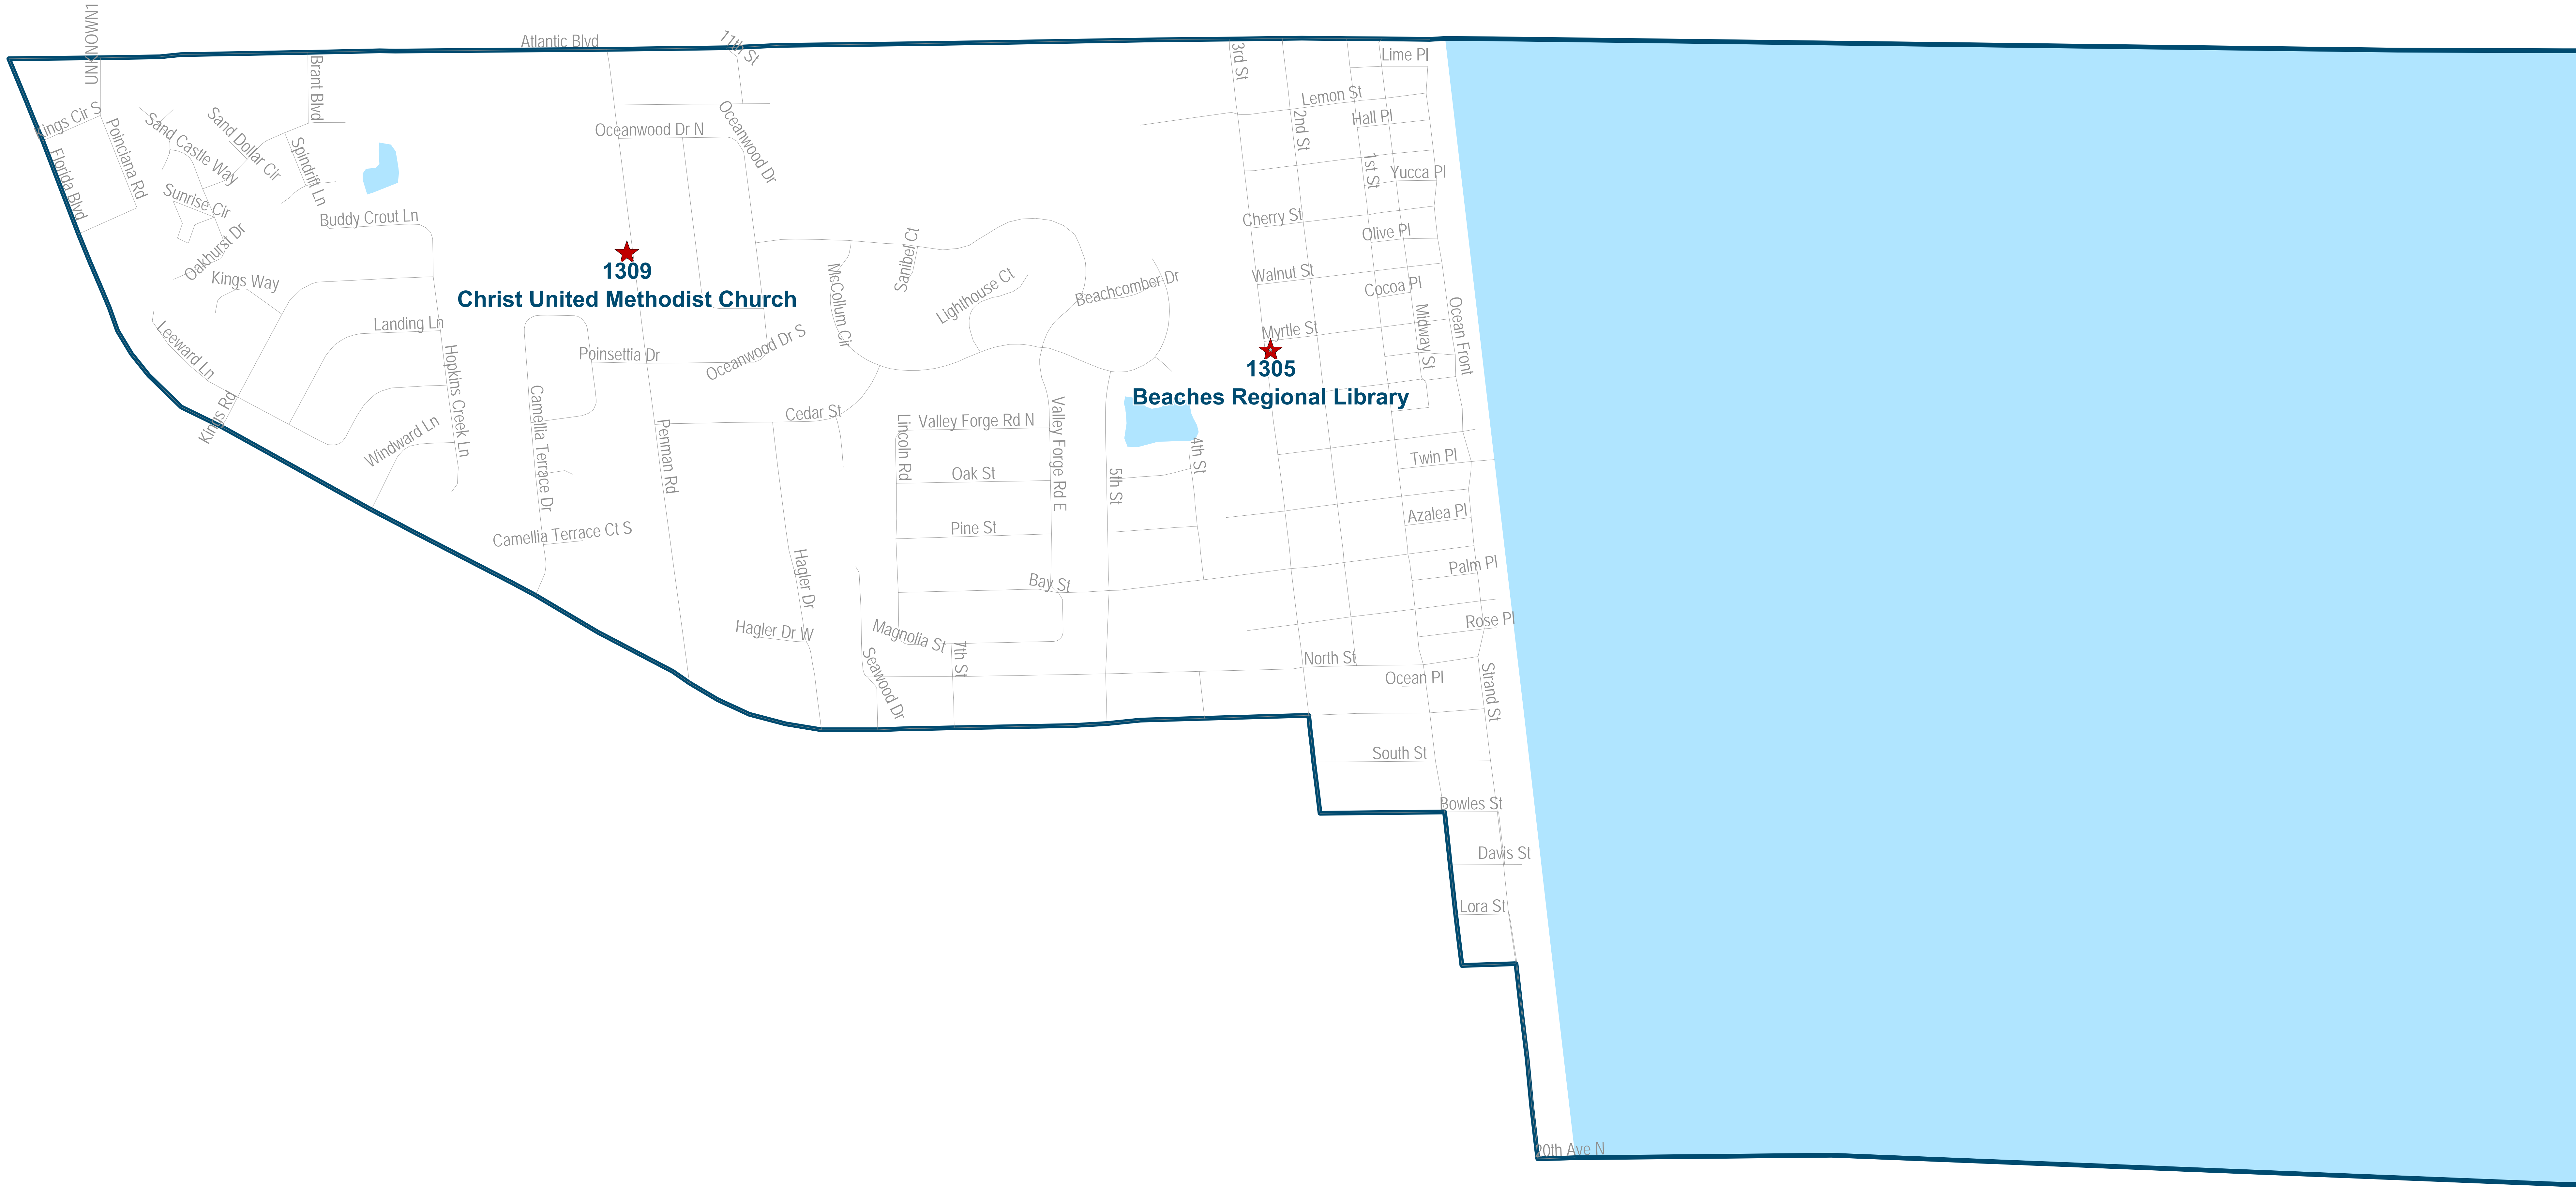

Duval County Supervisor of Elections Precinct 1305

Beaches Regional Library
600 3rd St
Jacksonville, F L32266