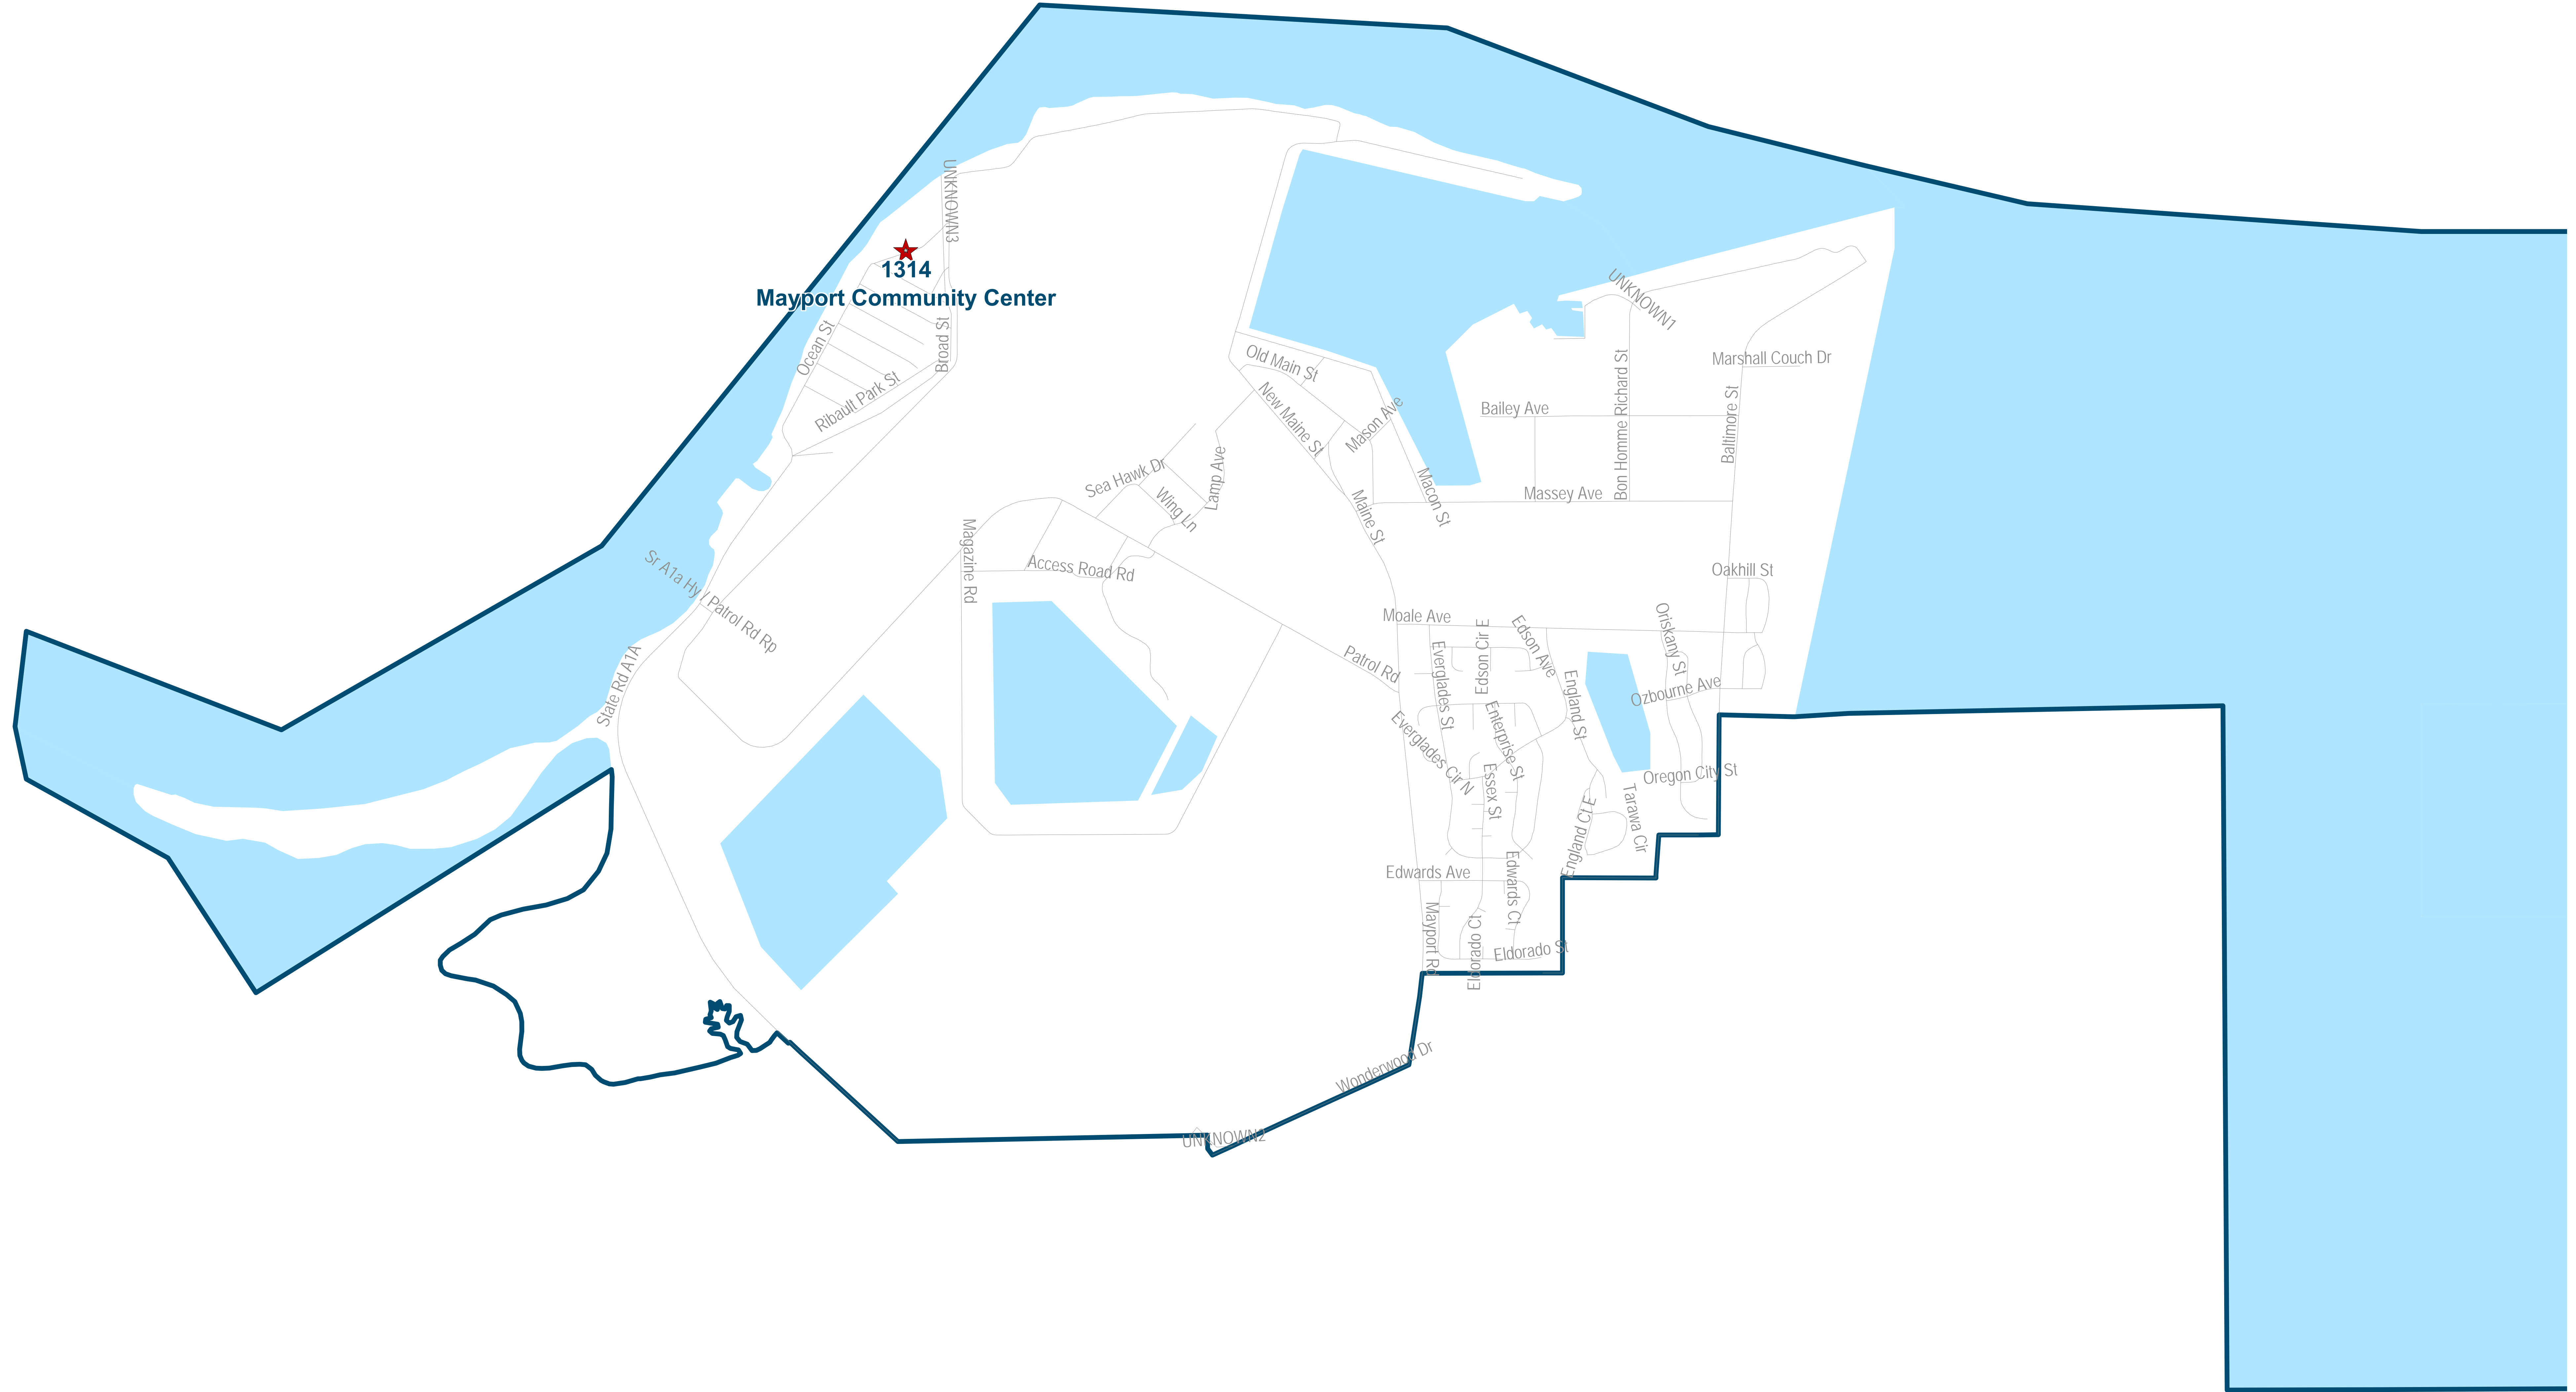

Duval County Supervisor of Elections Precinct 1314

Mayport Community Center
4870 Ocean St
Jacksonville, FL 32233