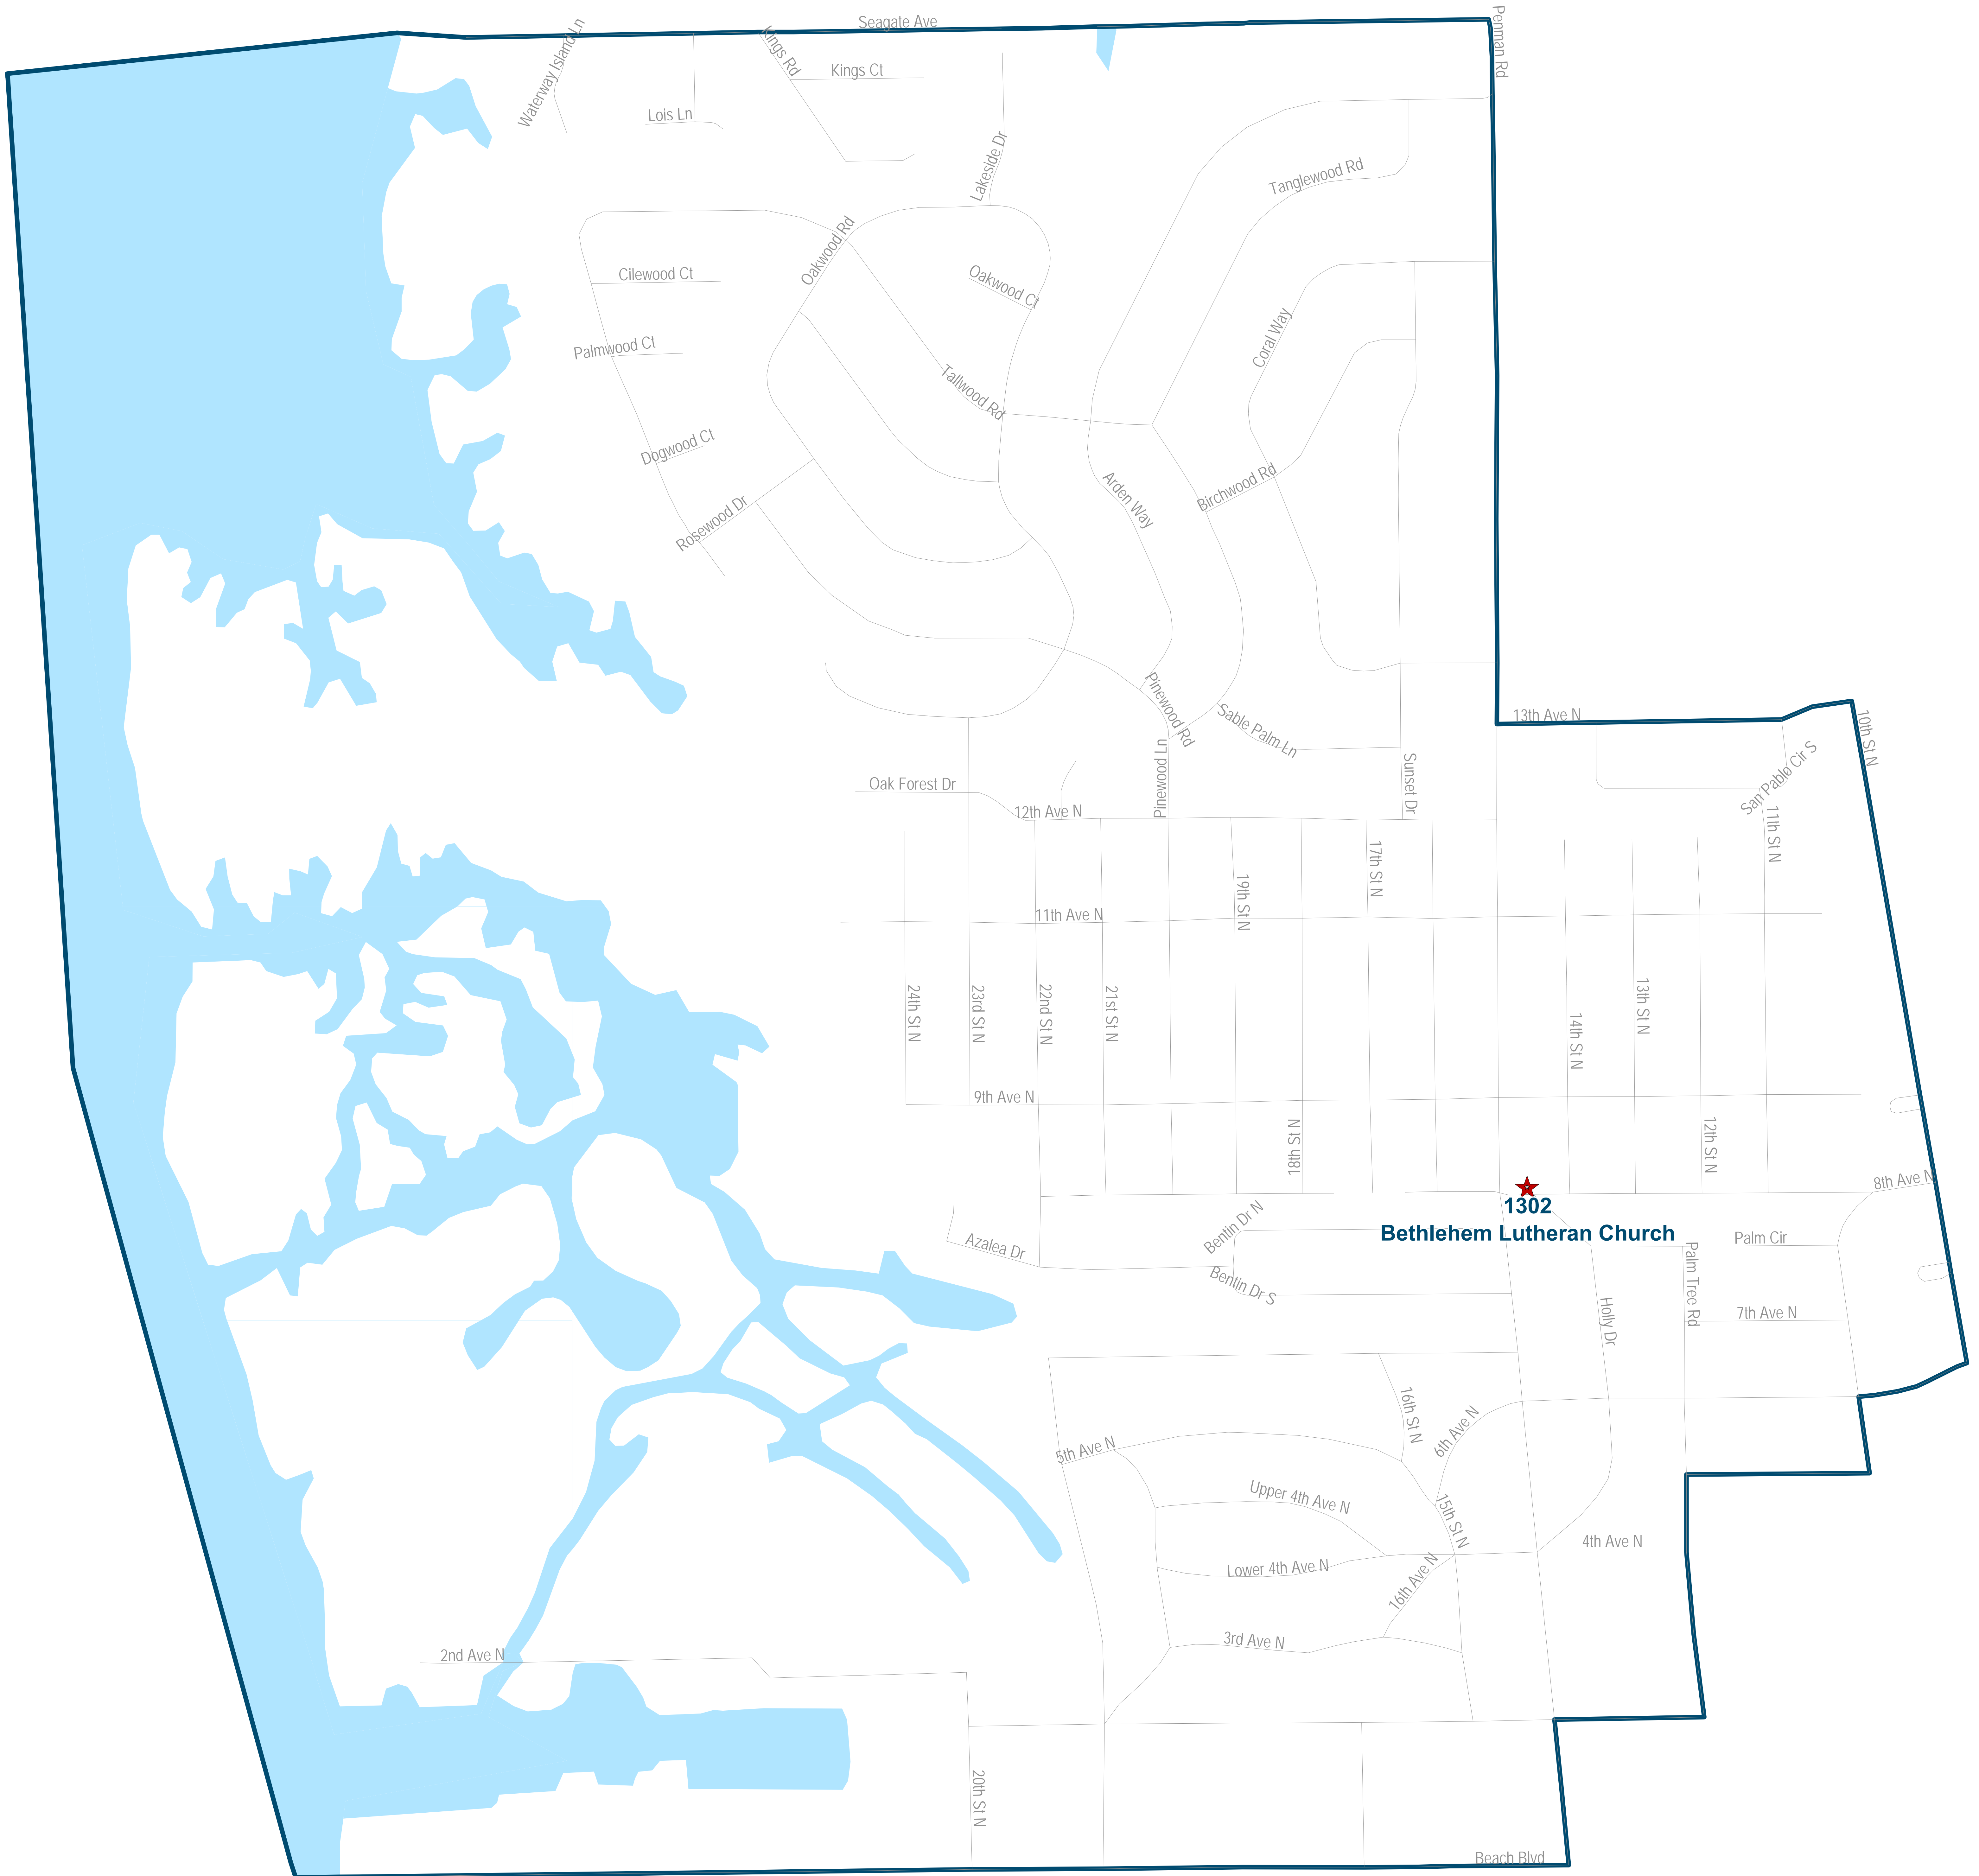

Duval County Supervisor of Elections Precinct 1302

Bethlehem Lutheran Church
1423 8th Ave N
Jacksonville, FL 32250

1302

Bethlehem Lutheran Church