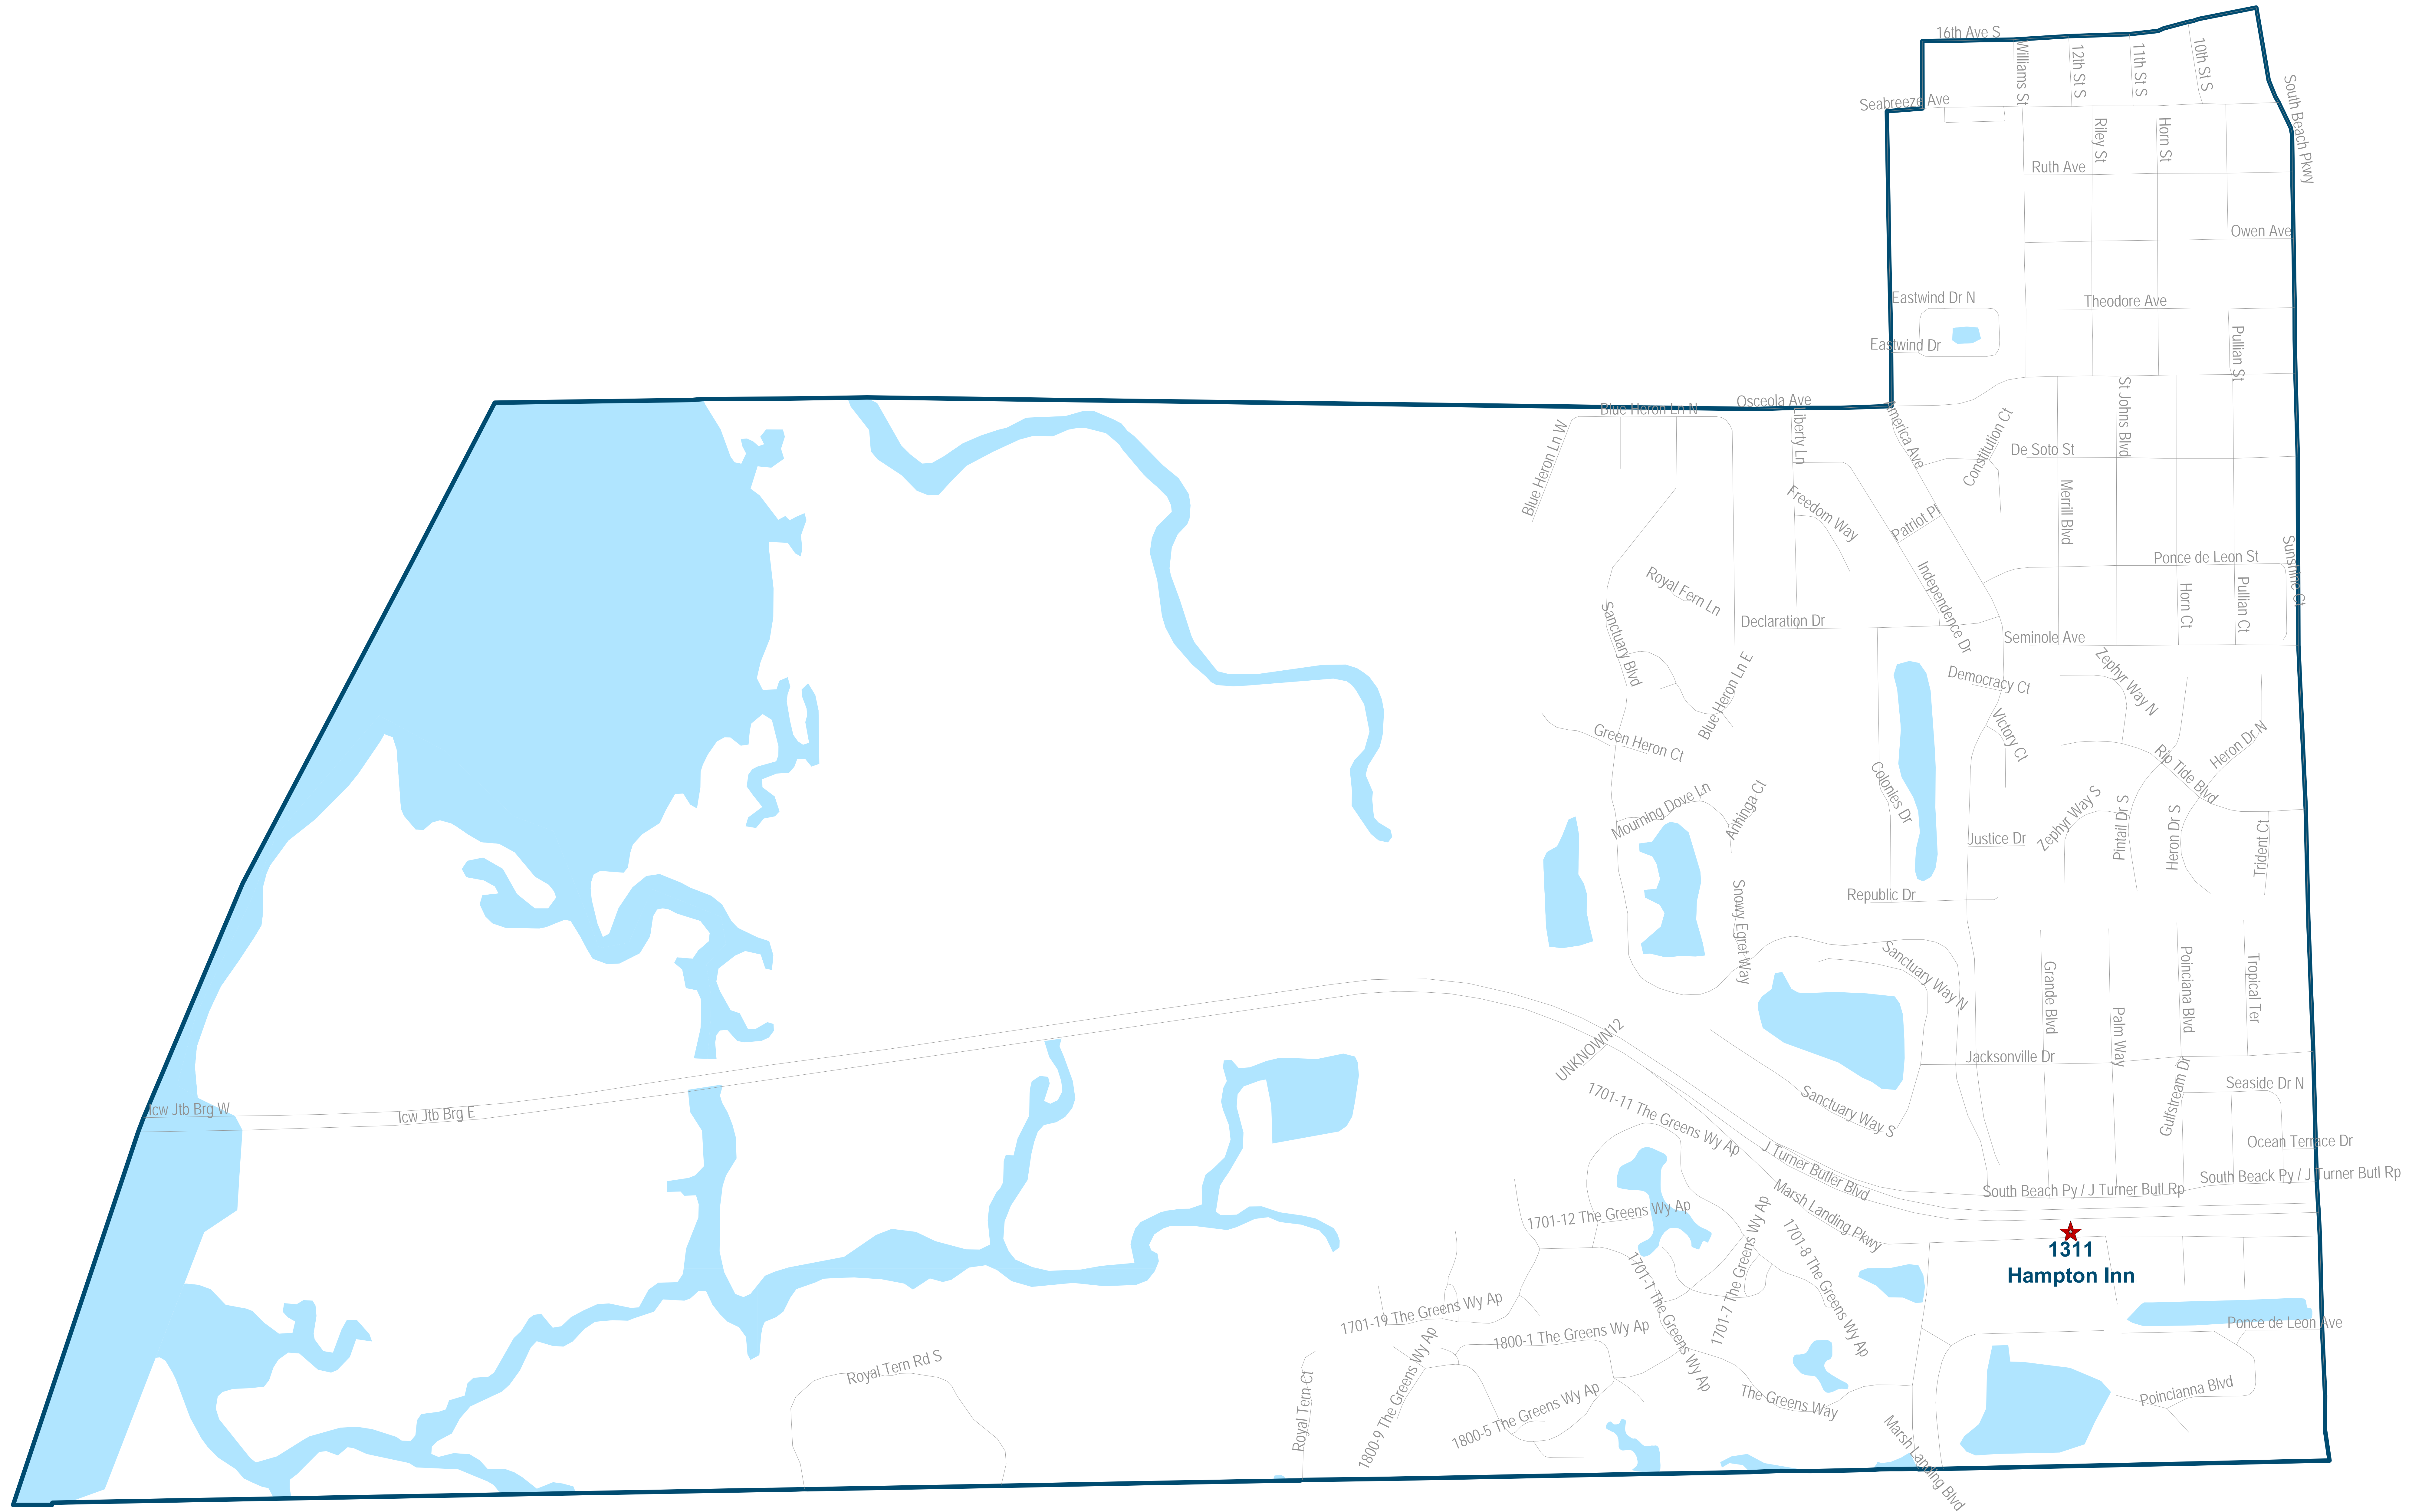

Duval County Supervisor of Elections Precinct 1311

Hampton Inn
1220 Marsh Landing Pkwy
Jacksonville, FL 32250

1311
Hampton Inn

Duval County Supervisor of Elections

Precinct 1312 & 1315

Oceanside Church of Christ
1025 Snug Harbor Ct
Jacksonville, FL 32233