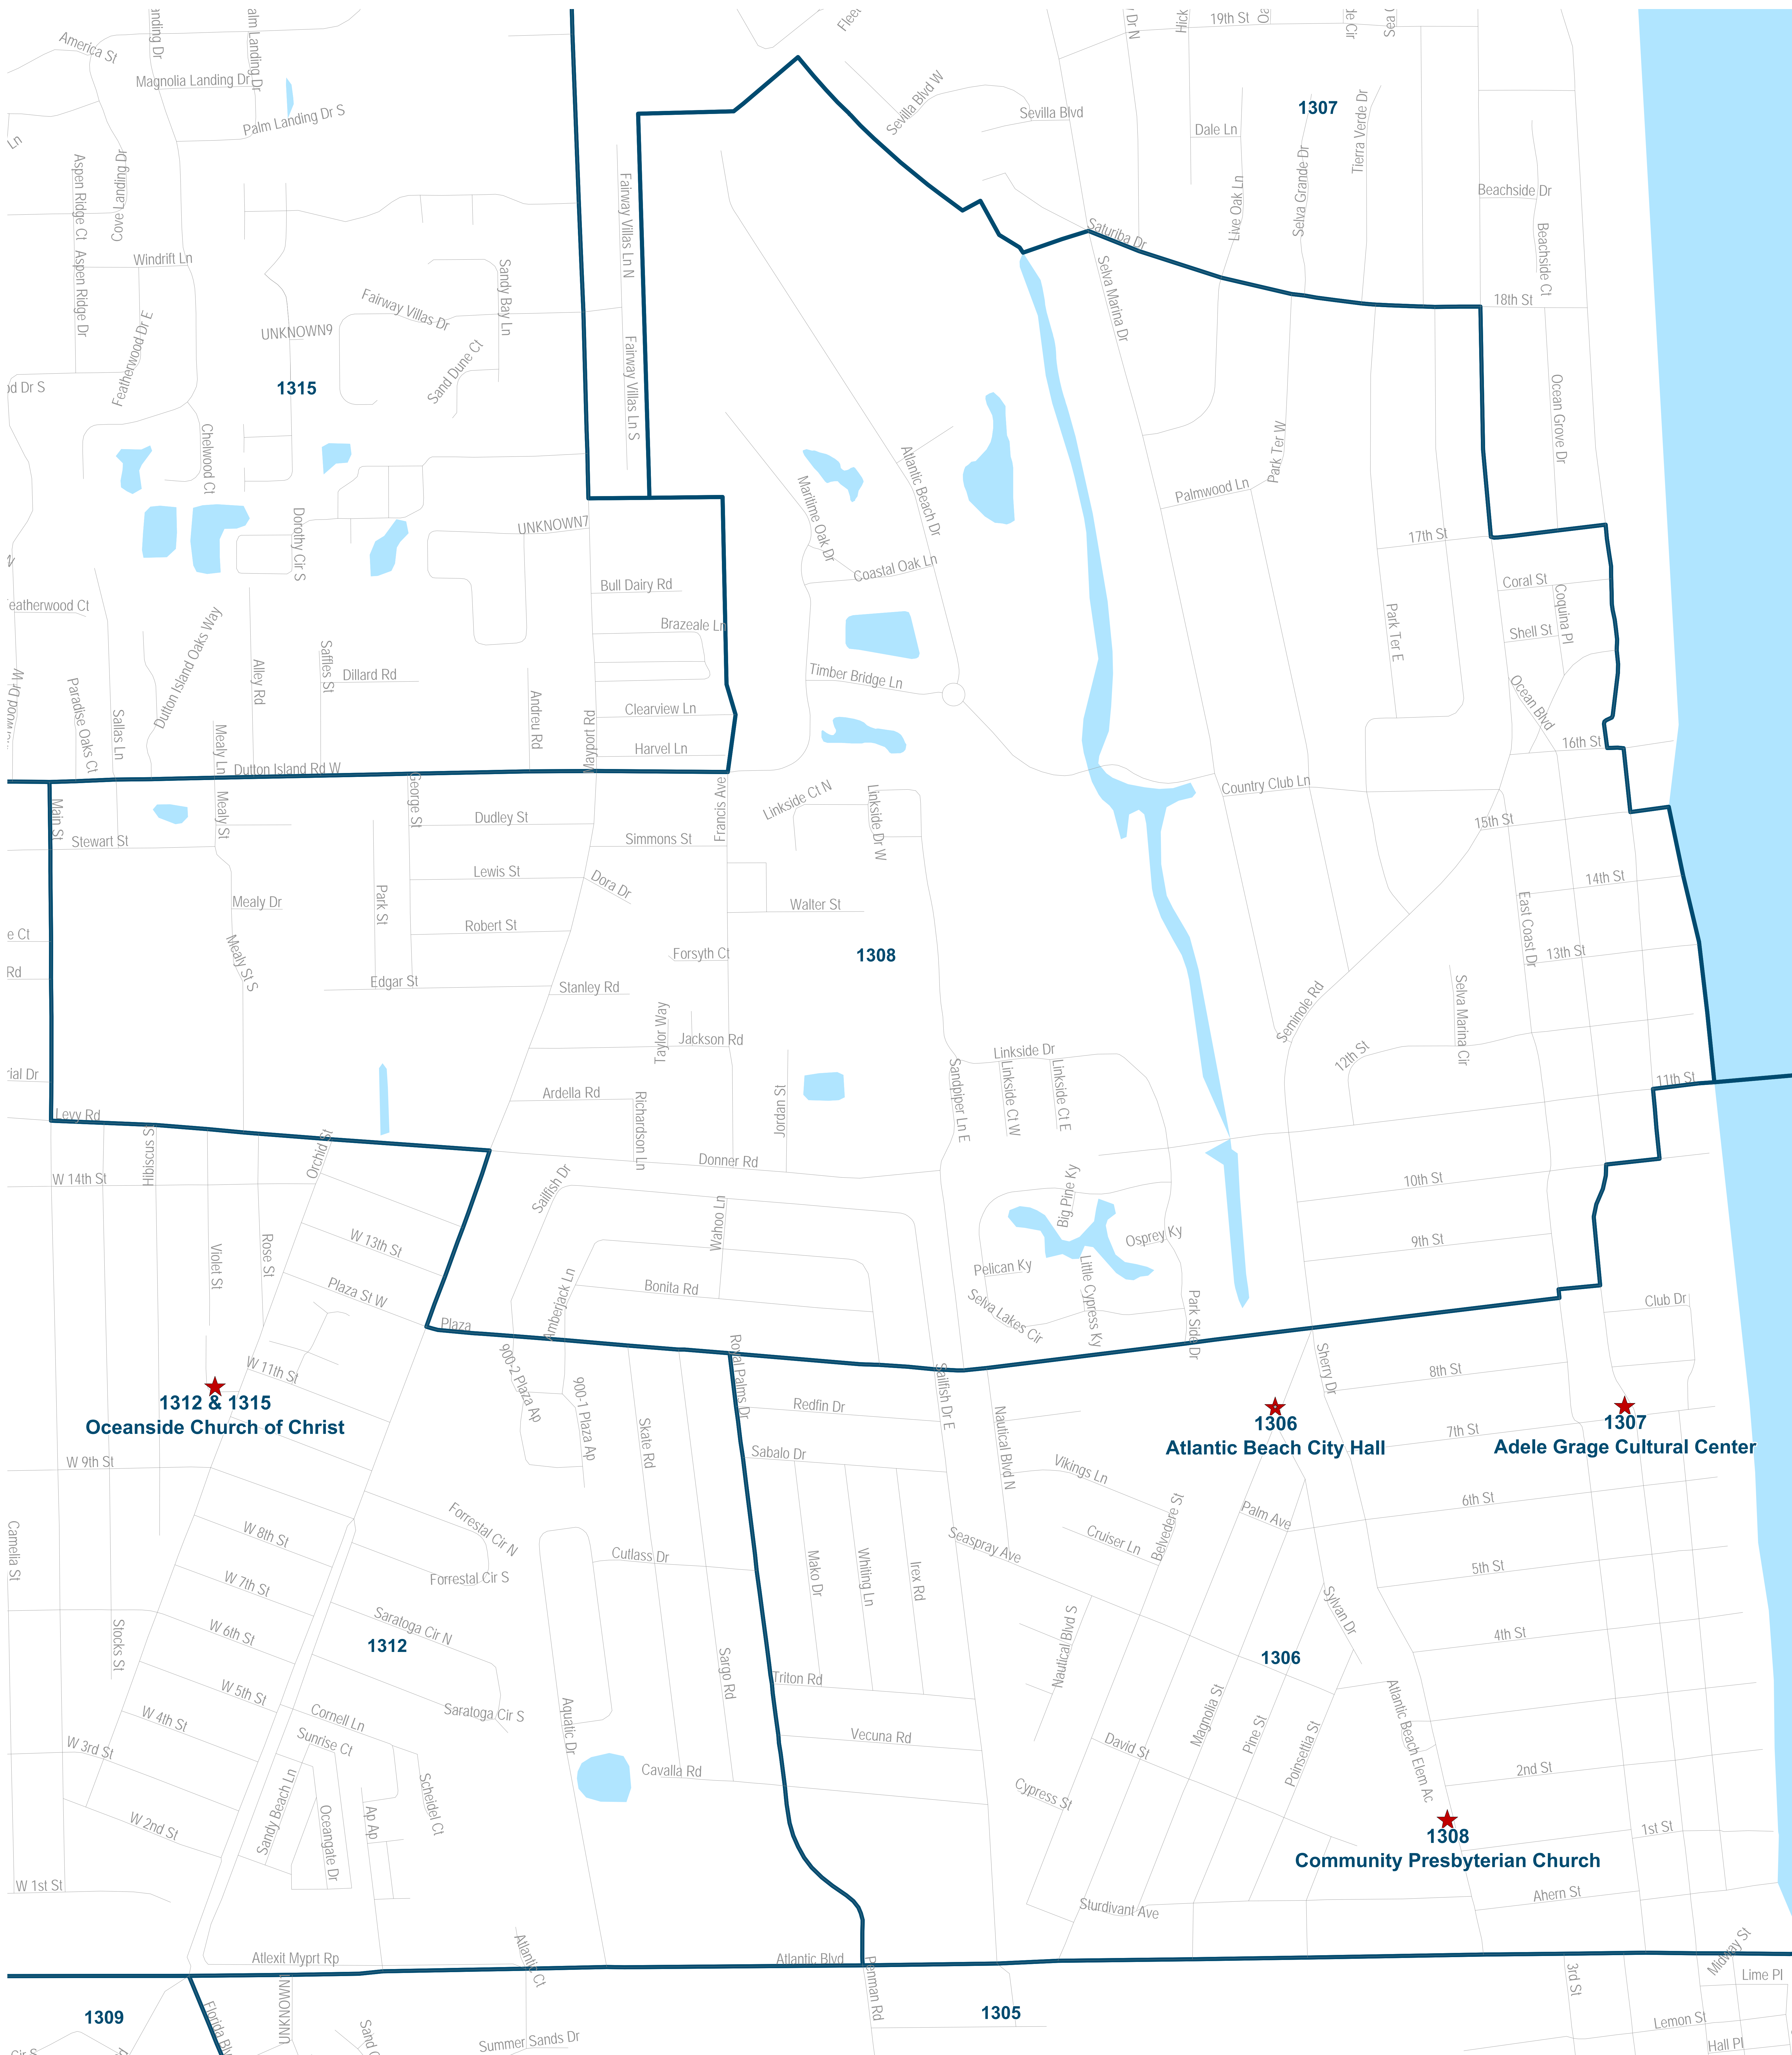

Duval County Supervisor of Elections Precinct 1308

Community Presbyterian Church
150 Sherry Dr
Jacksonville, FL 32233