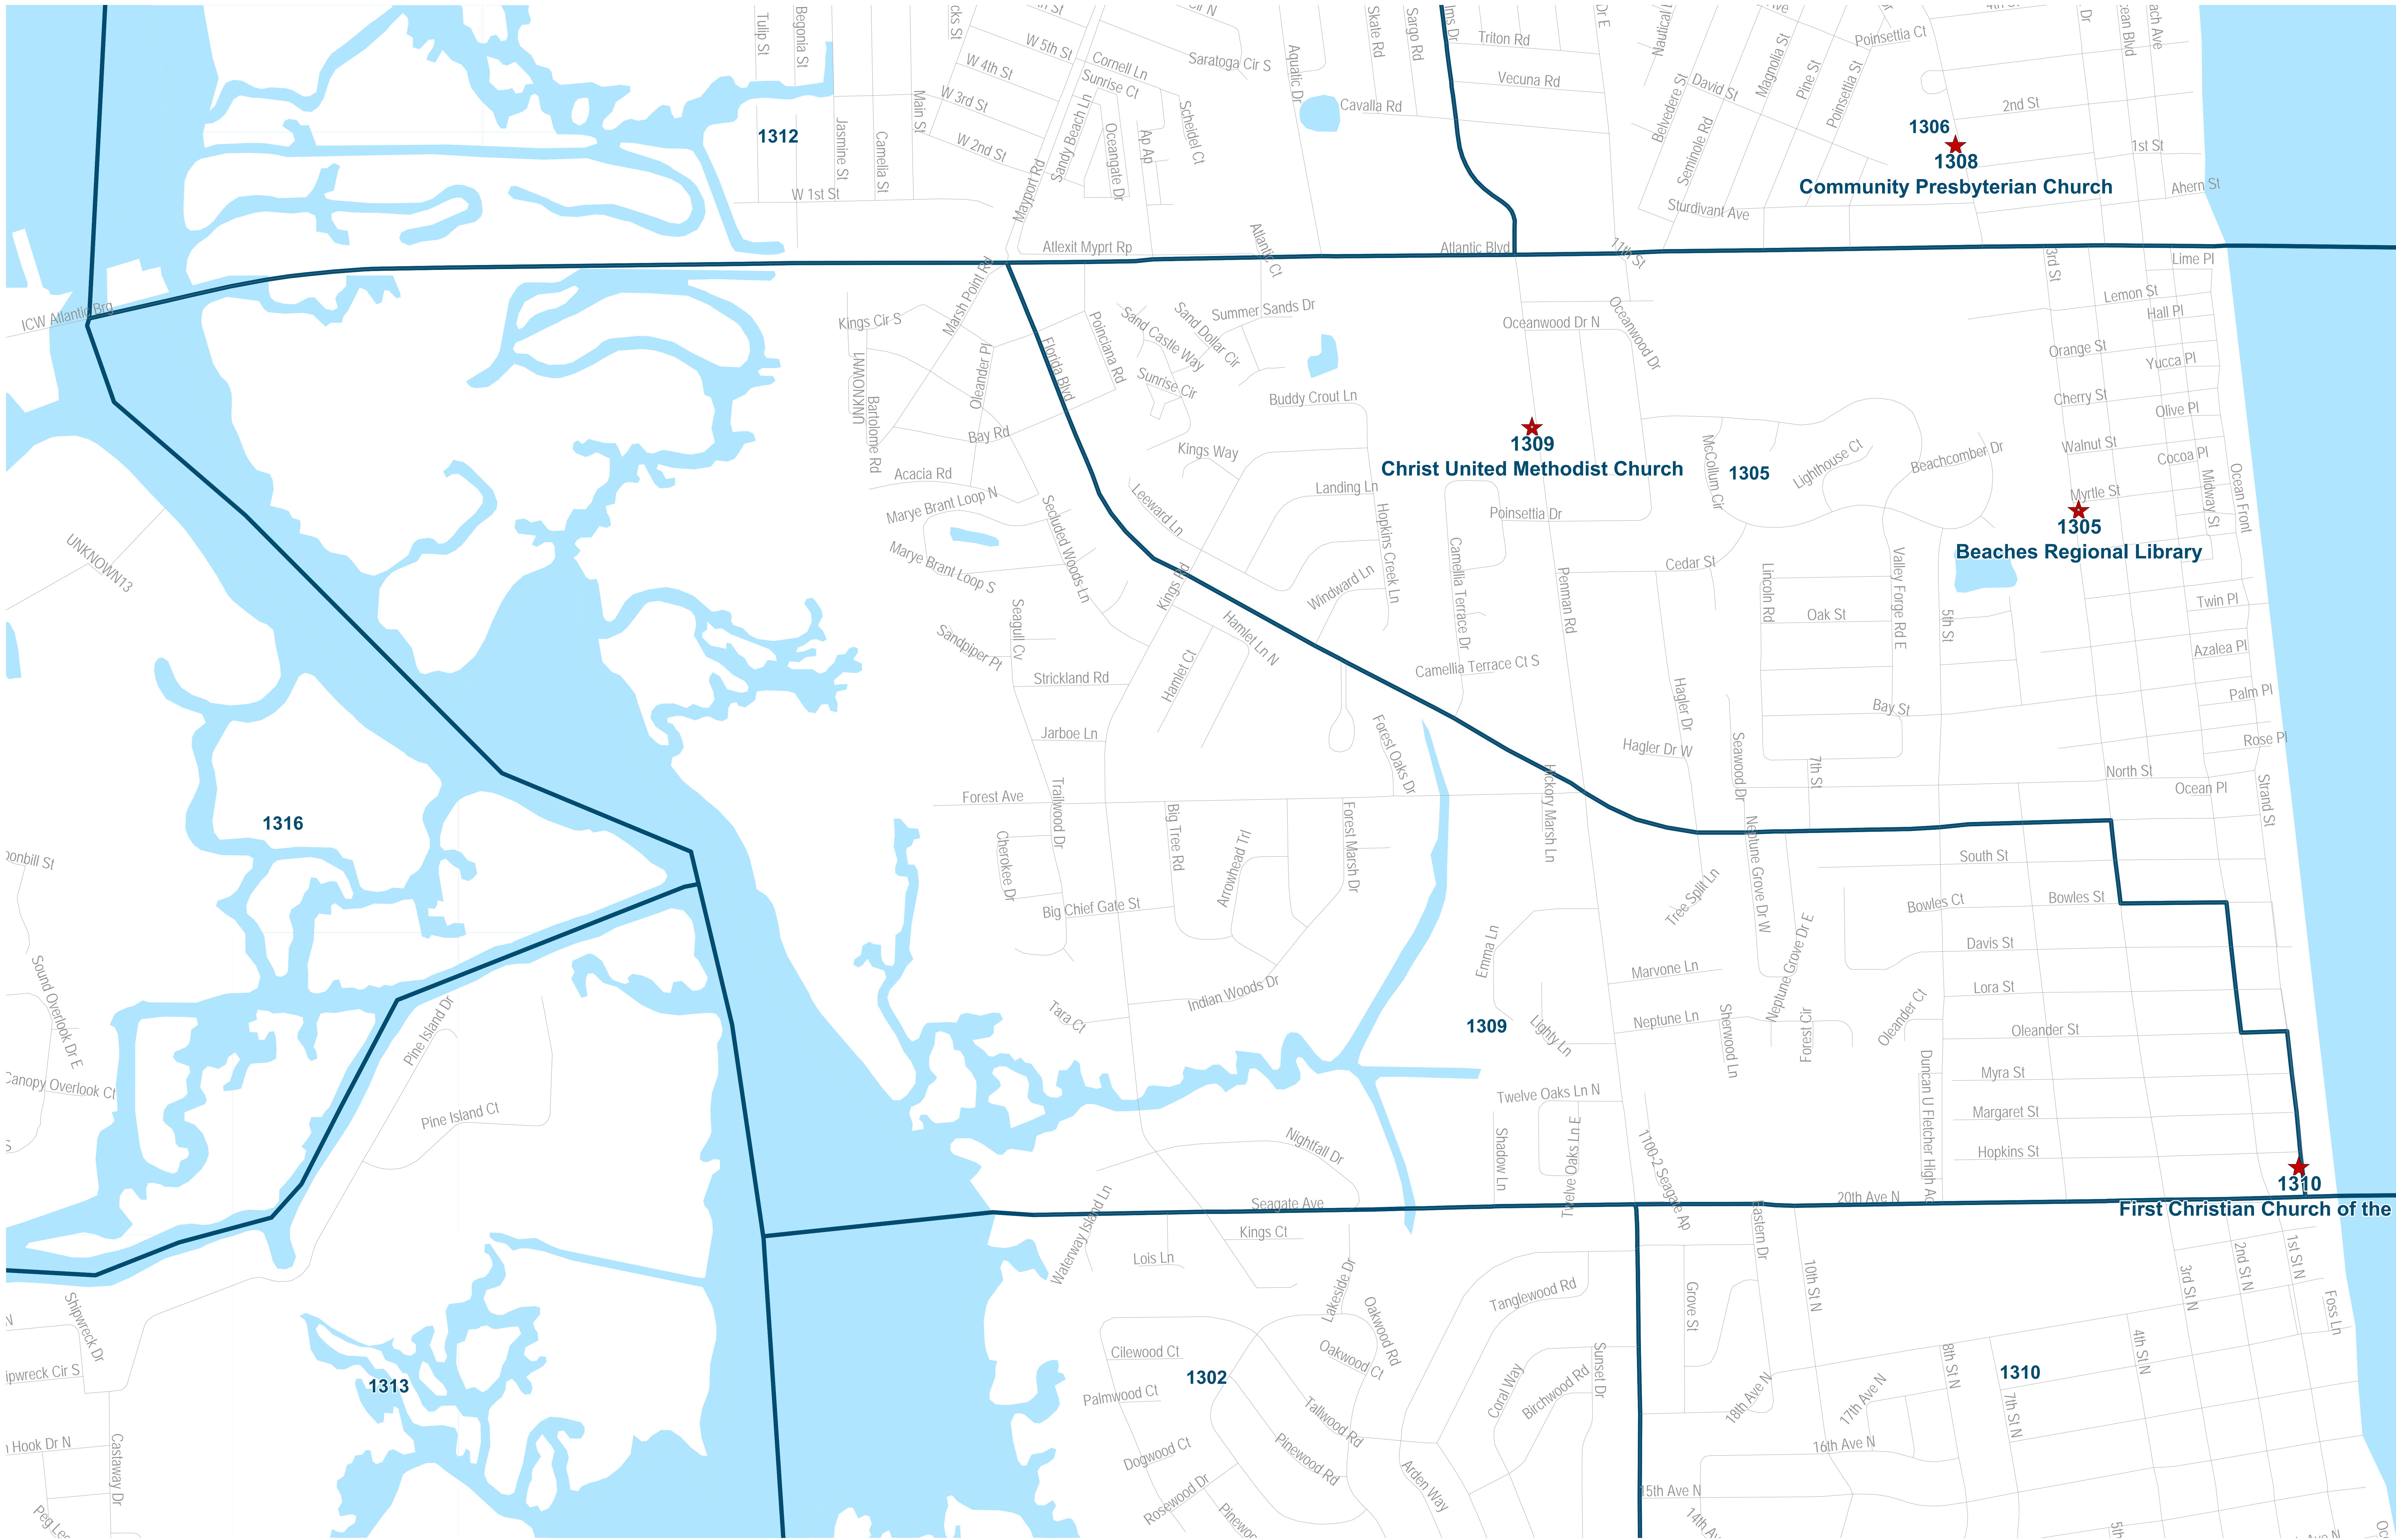

Duval County Supervisor of Elections Precinct 1309

Christ United Methodist Church
400 Penman Rd
Jacksonville, FL 32266