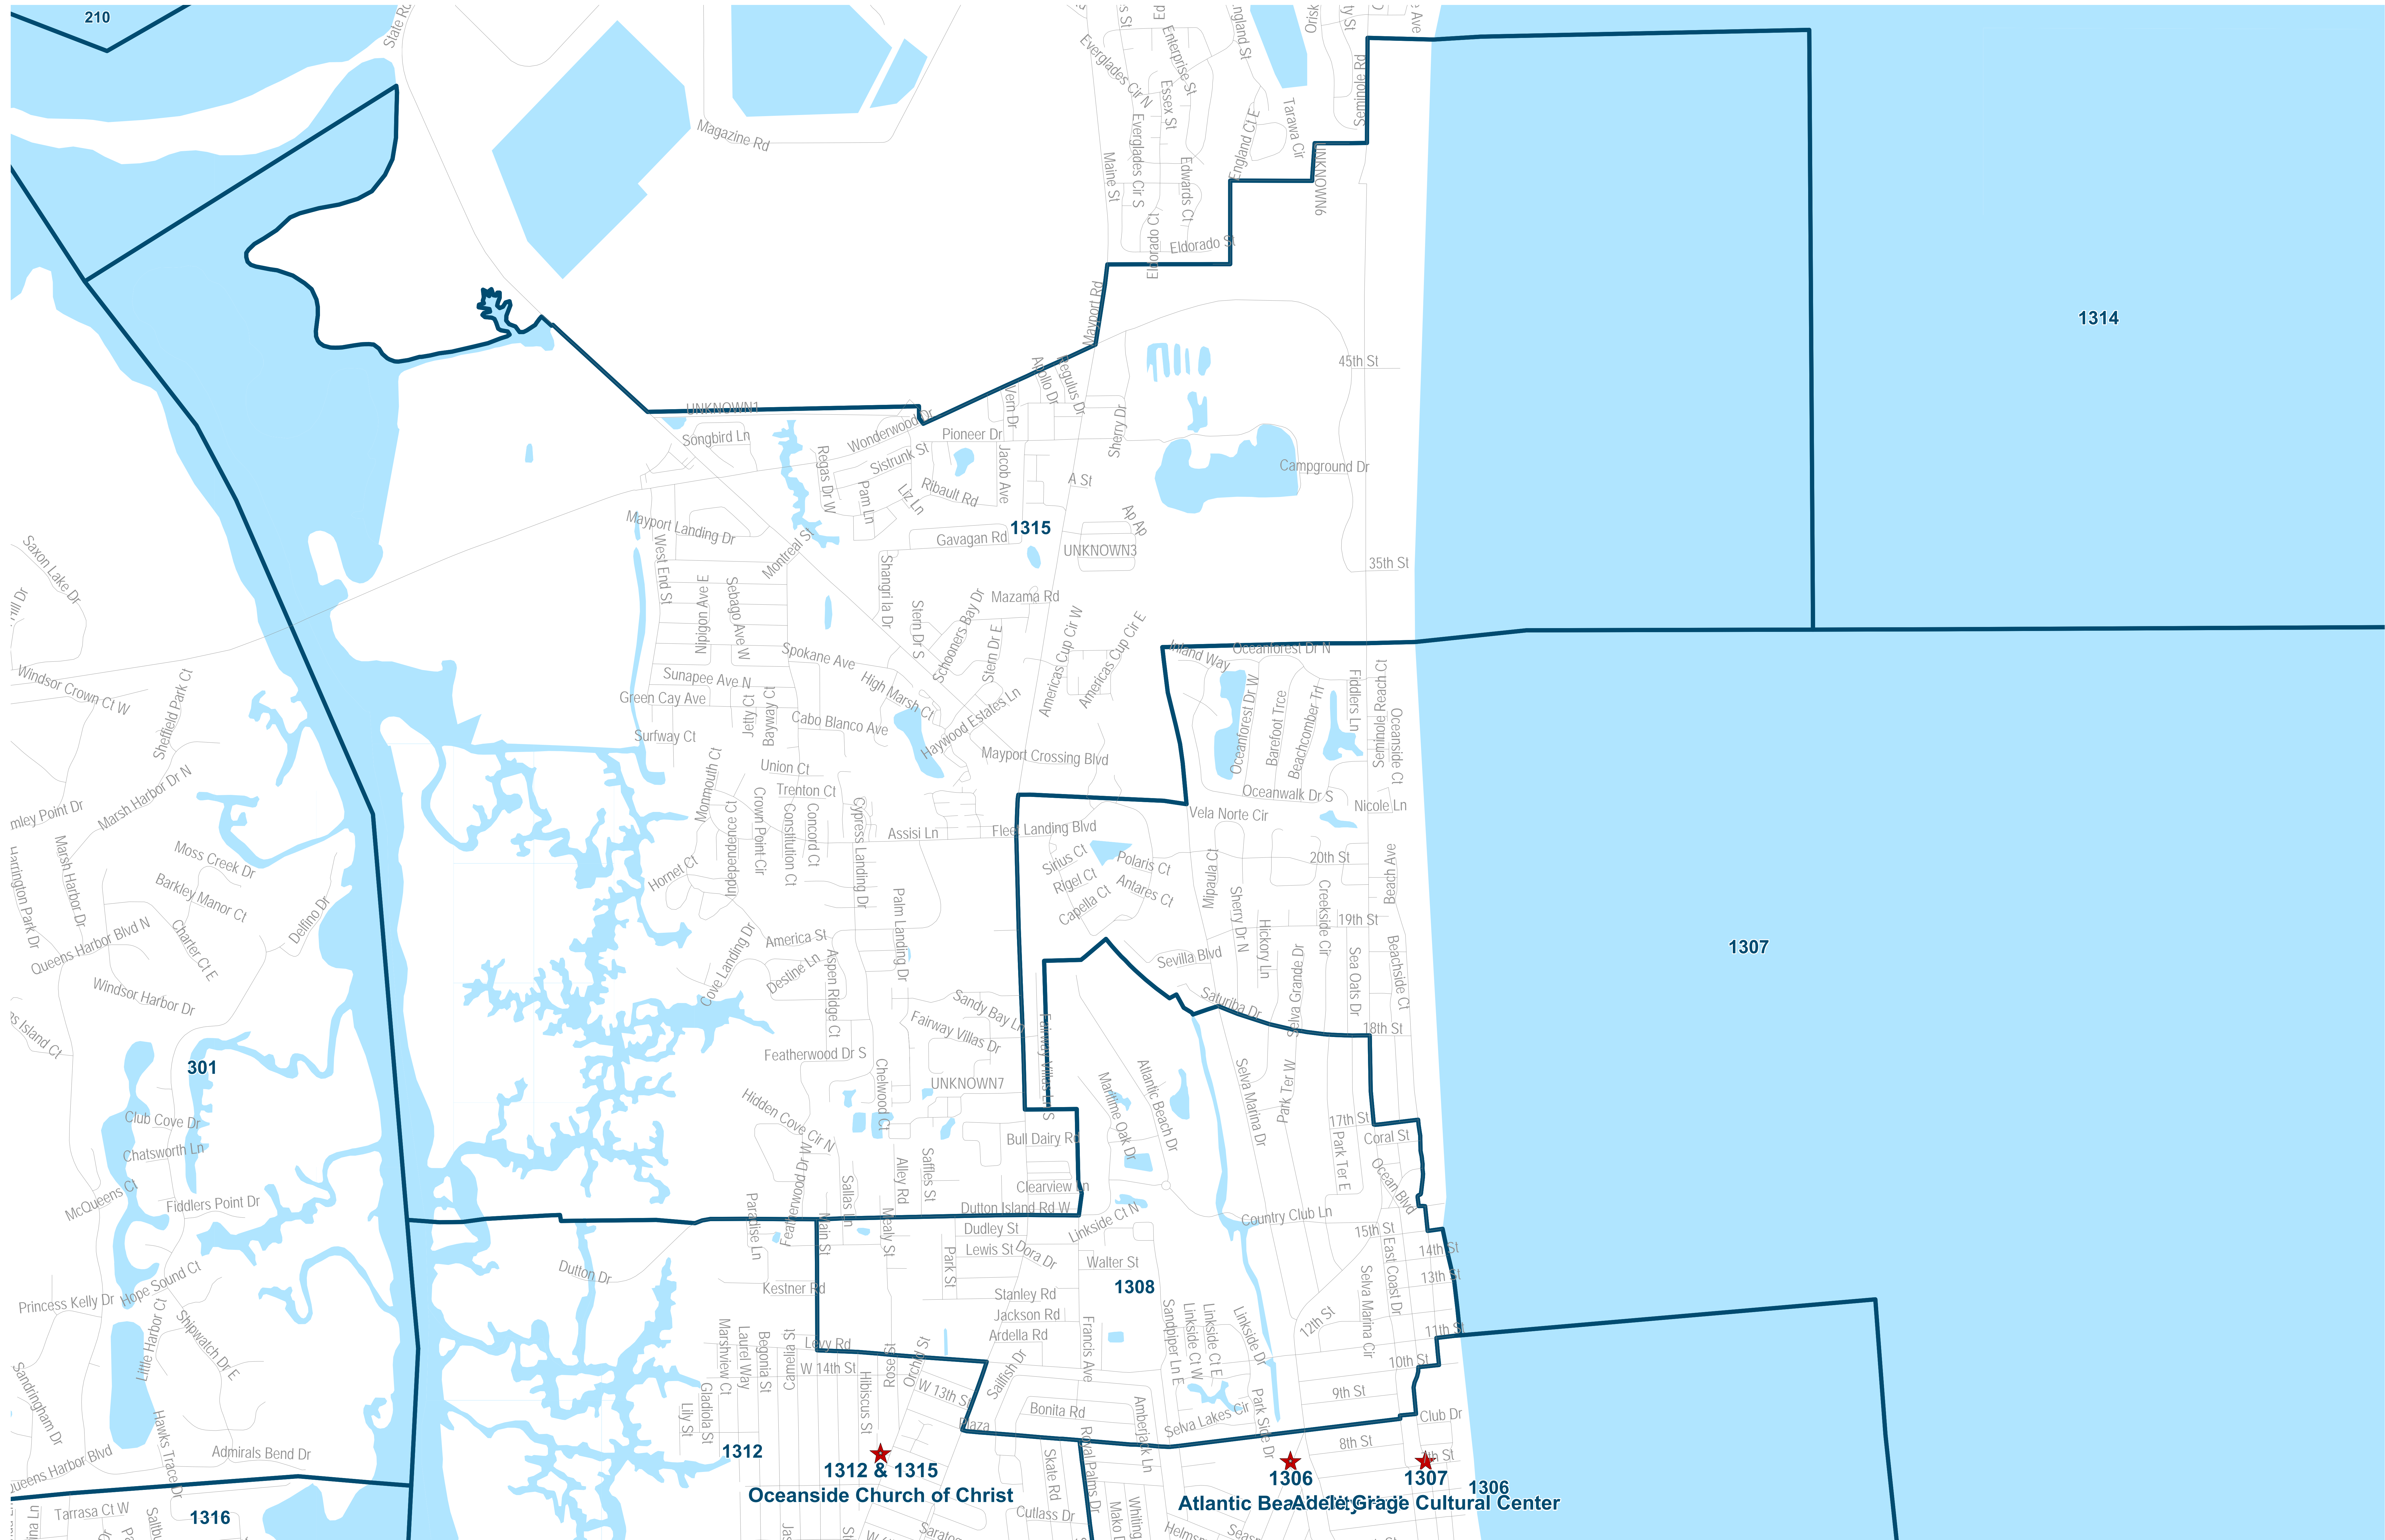

Duval County Supervisor of Elections Precinct 1315 & 1312

Oceanside Church of Christ
1025 Snug Harbor Ct
Jacksonville, FL 32233

1312 & 1315
Oceanside Church of Christ

1306
Atlantic Beach Church of Christ

1307
Adèle Grage Cultural Center