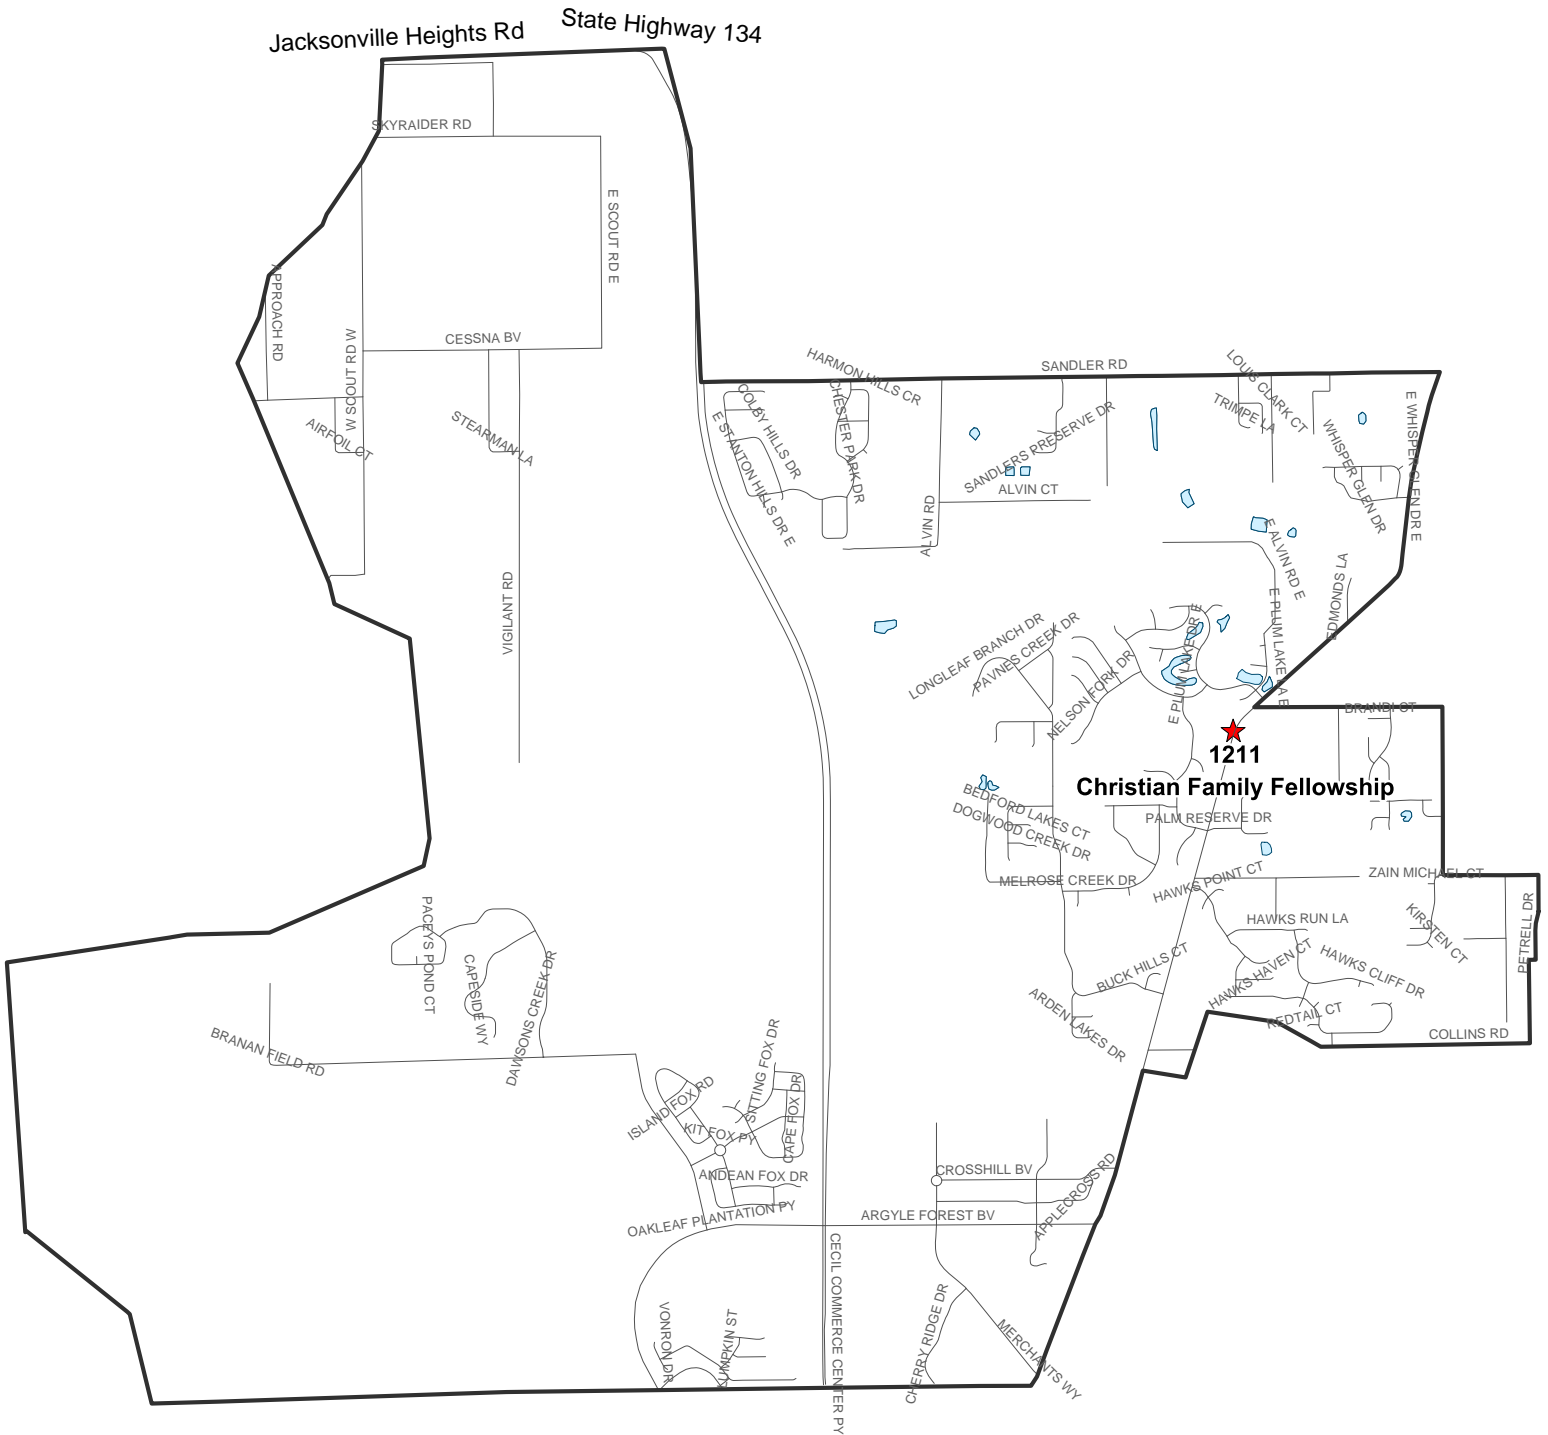

Duval County Supervisor of Elections

Precinct 1211
Christian Family Fellowship
7216 Old Middleburg Rd S
Jacksonville FL 32222