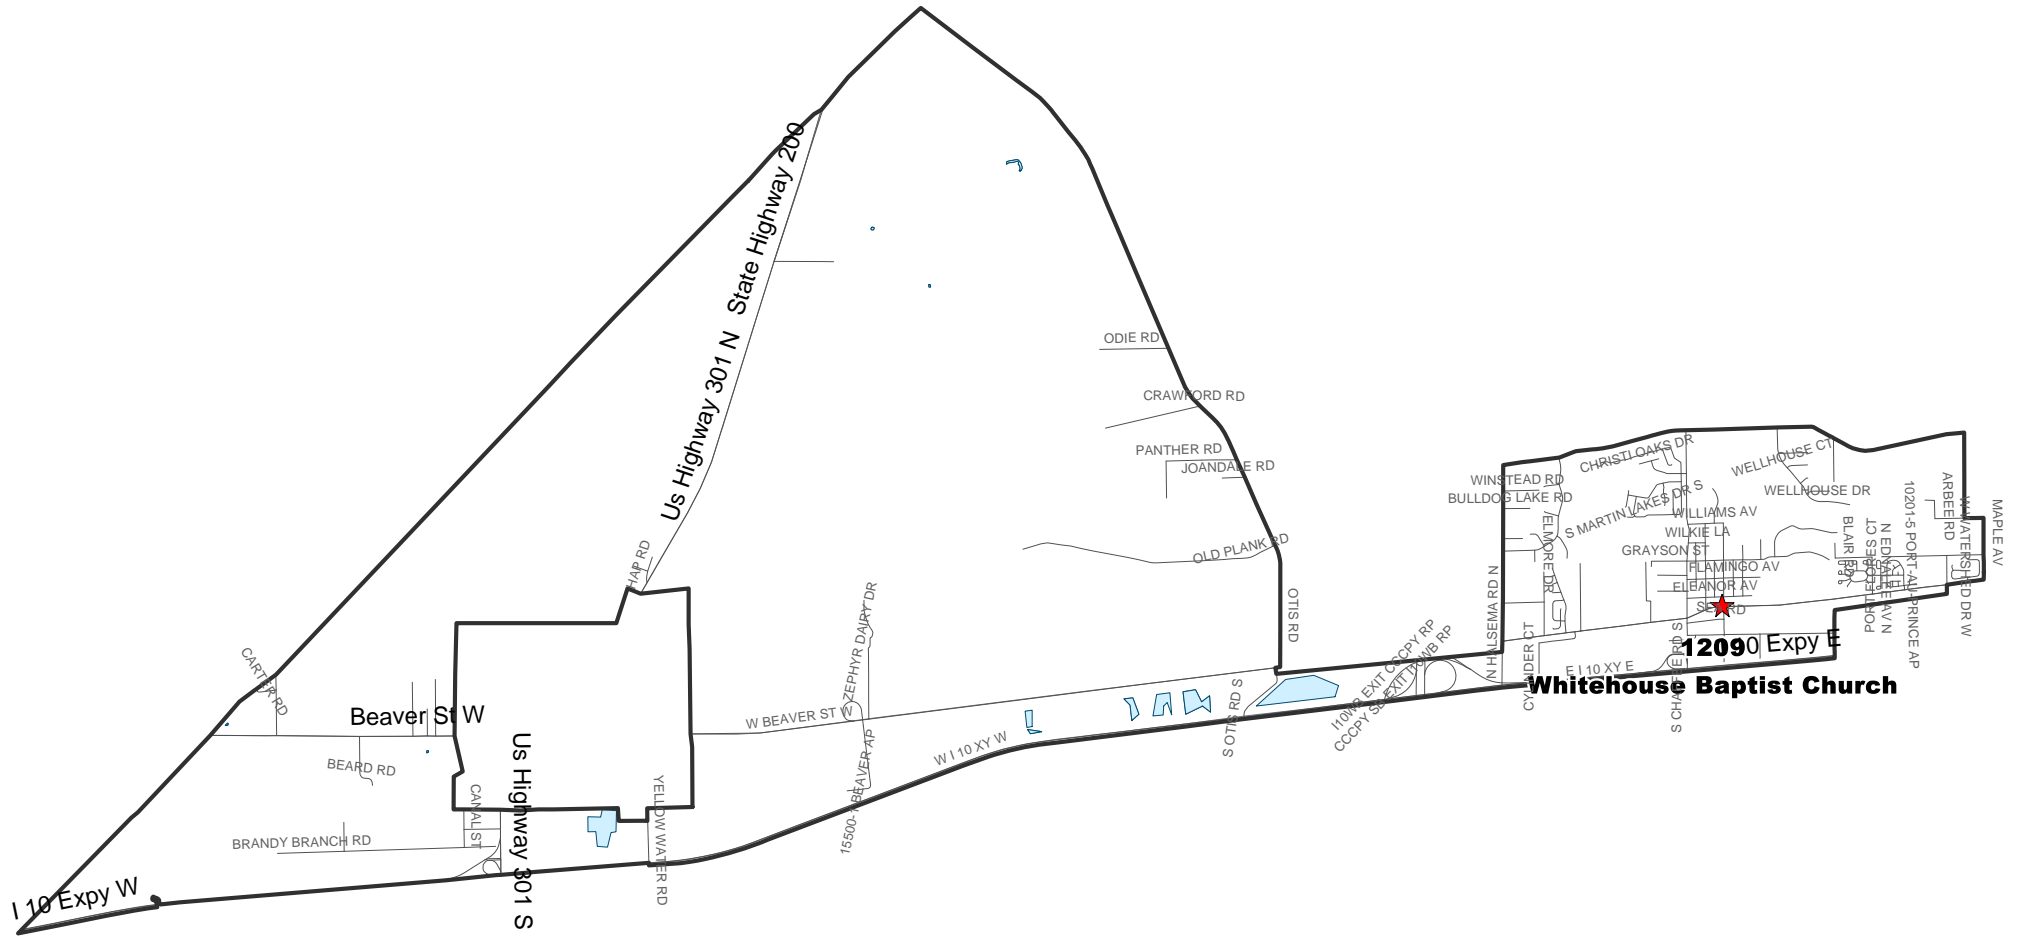

Duval County Supervisor of Elections
Precinct 1209
Whitehouse Baptist Church
24 Celery Ave N
Jacksonville FL 32220

Map created on 07/20/17 by AMT