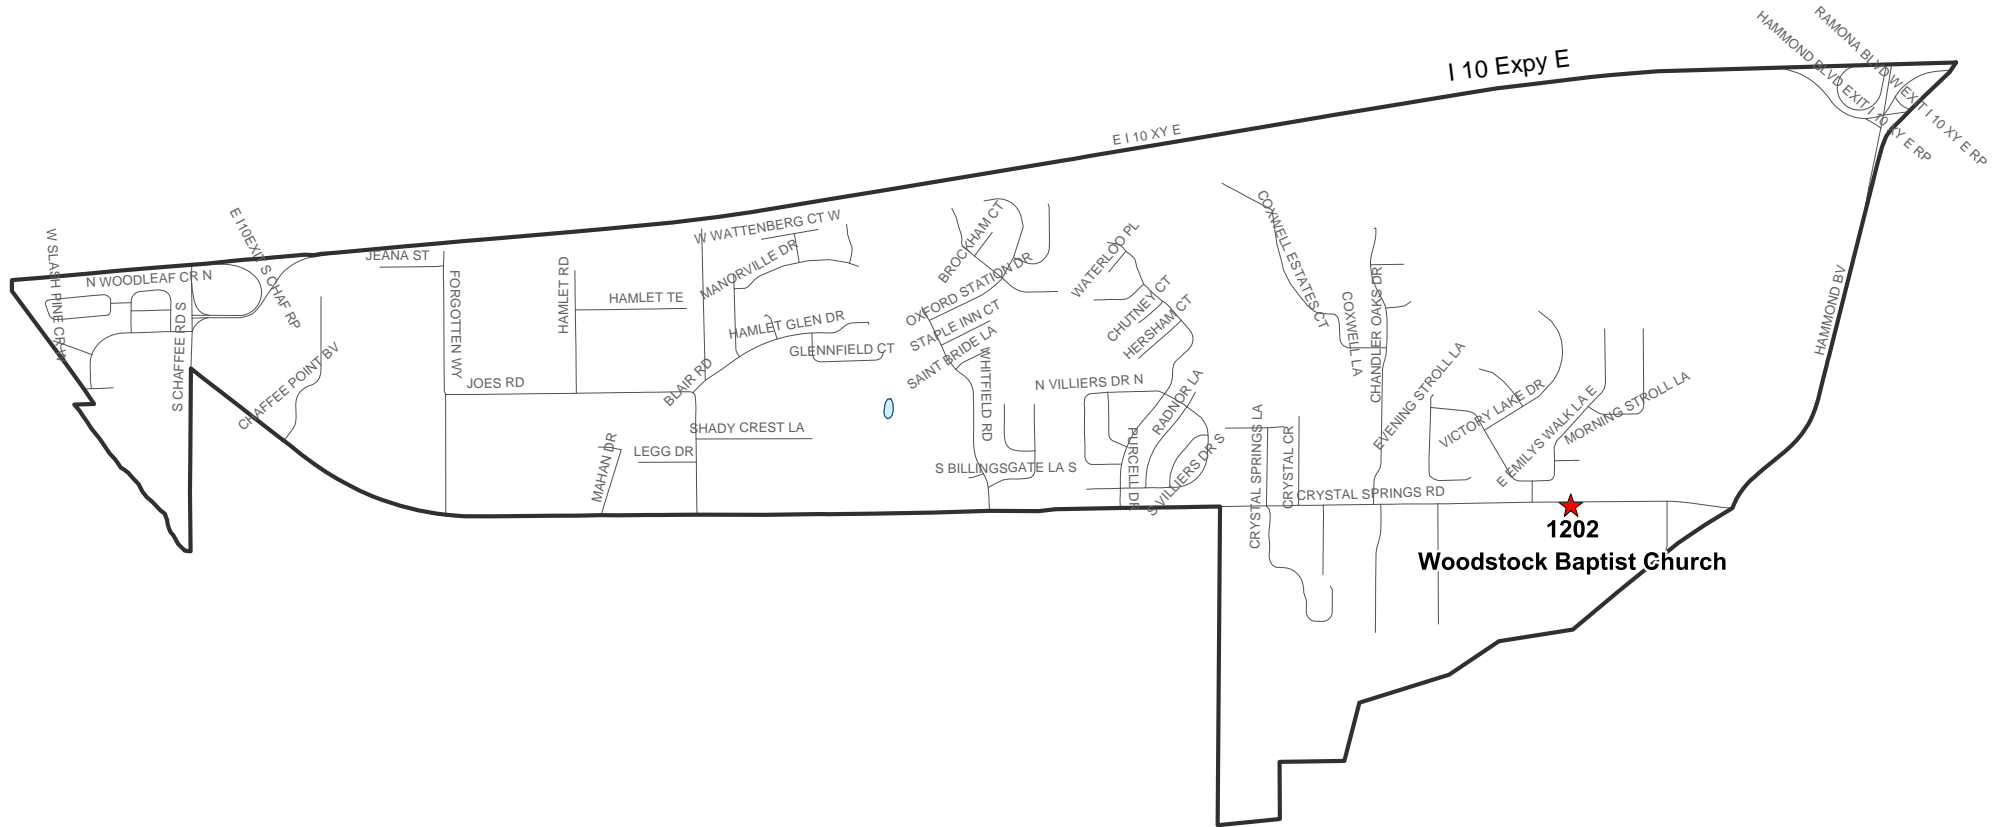

Duval County Supervisor of Elections

Precinct 1202

Woodstock Baptist Church
9120 Crystal Springs Rd
Jacksonville FL 32221