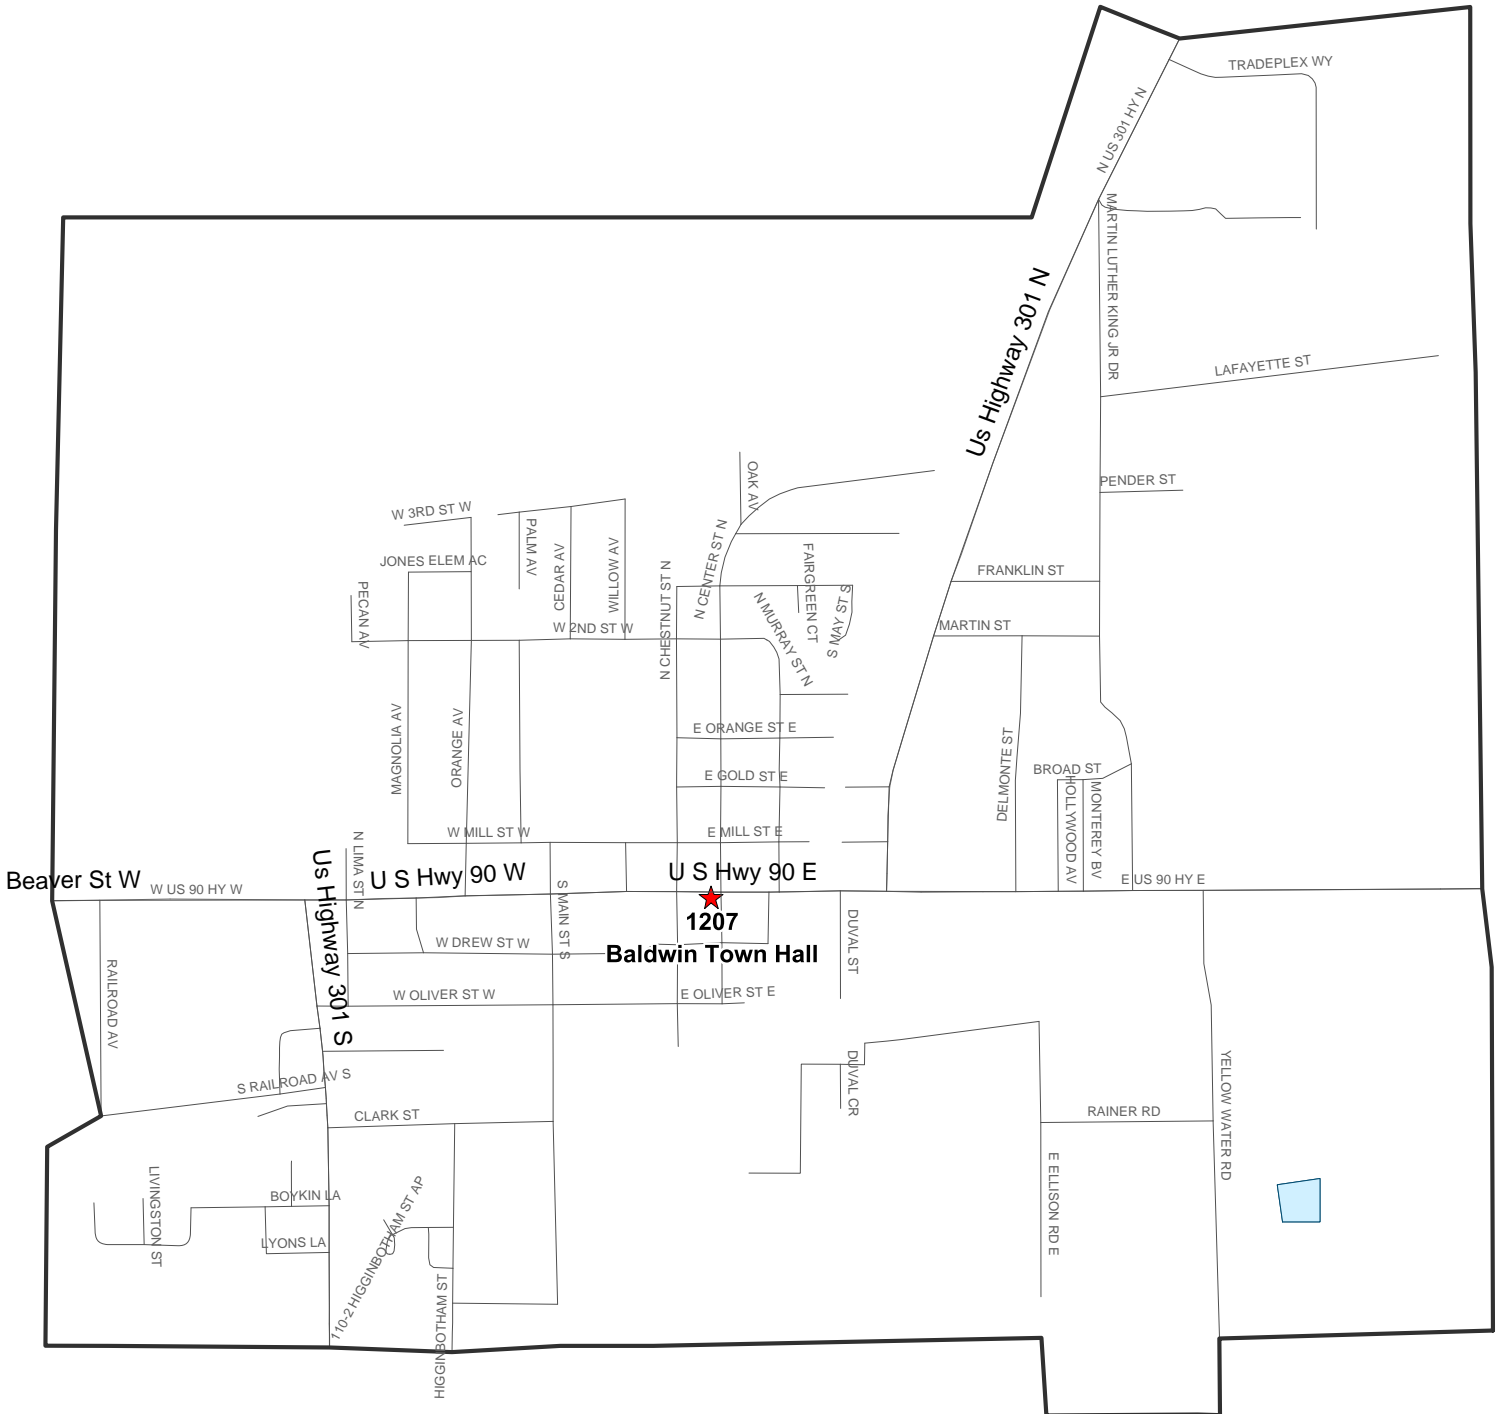

Duval County Supervisor of Elections

Precinct 1207

Baldwin Town Hall
10 U S Hwy 90 W
Baldwin FL 32234