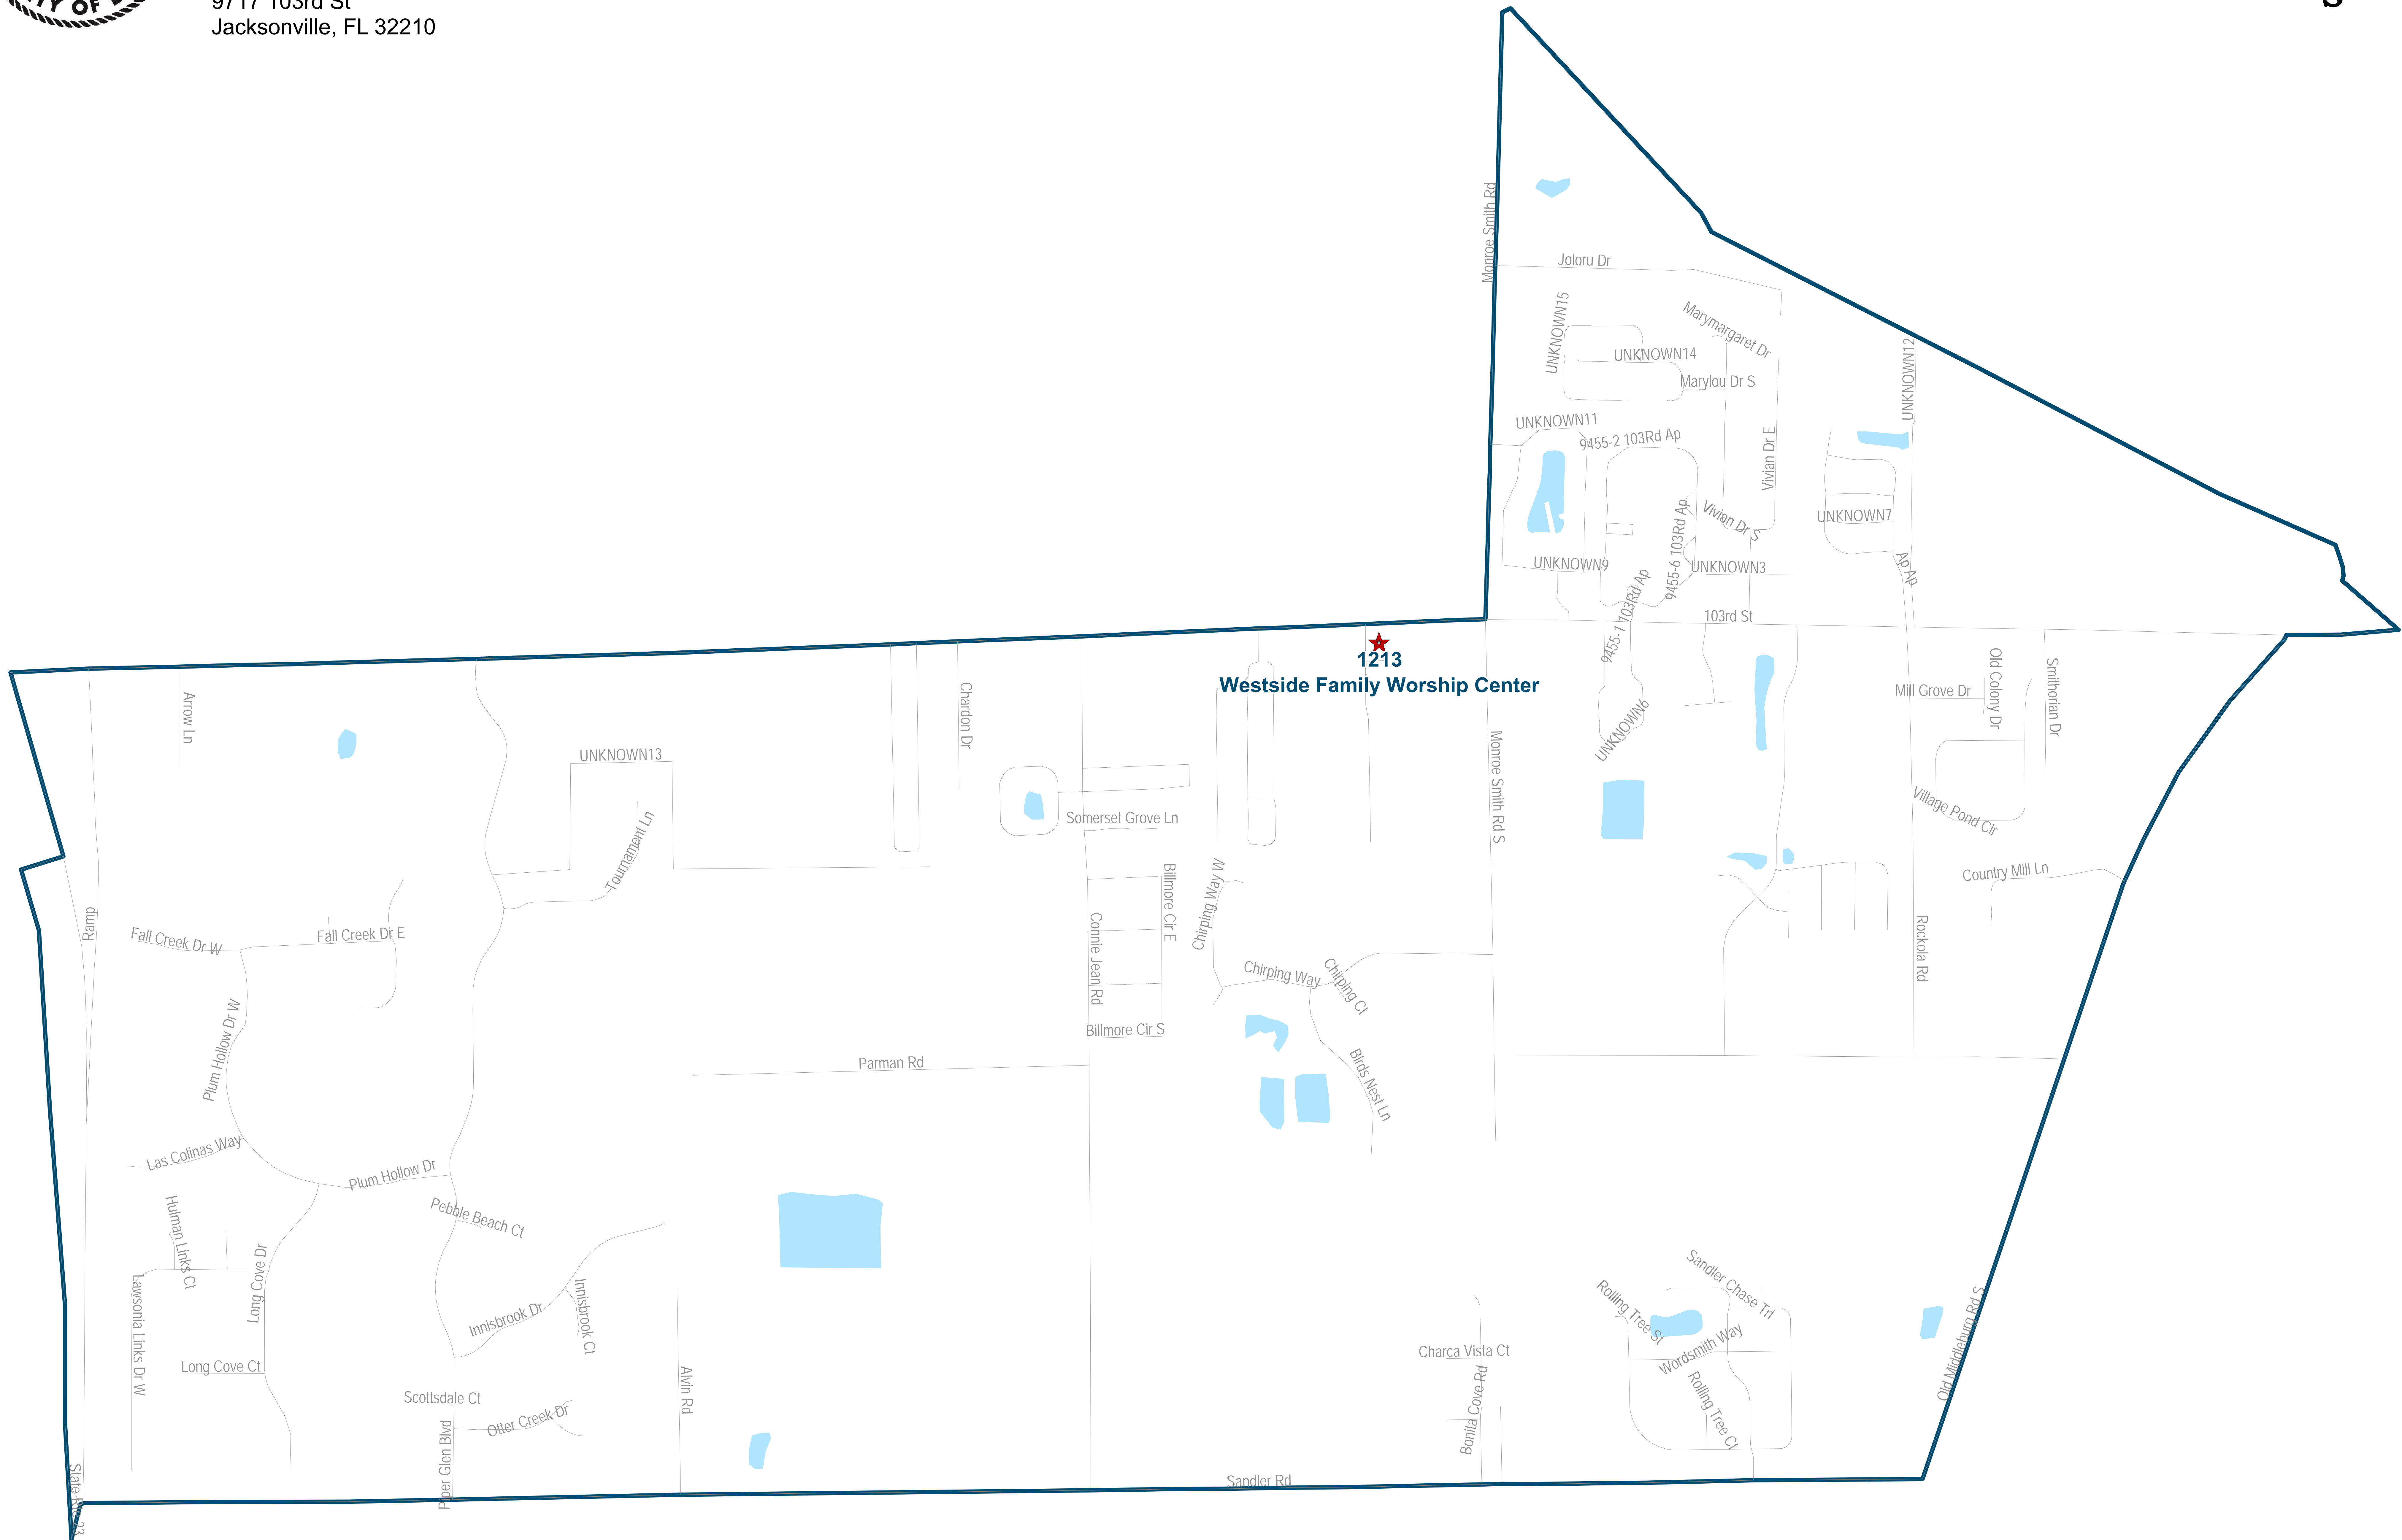

Duval County Supervisor of Elections Precinct 1213

Westside Family Worship Center
9717 103rd St
Jacksonville, FL 32210

1213

Westside Family Worship Center