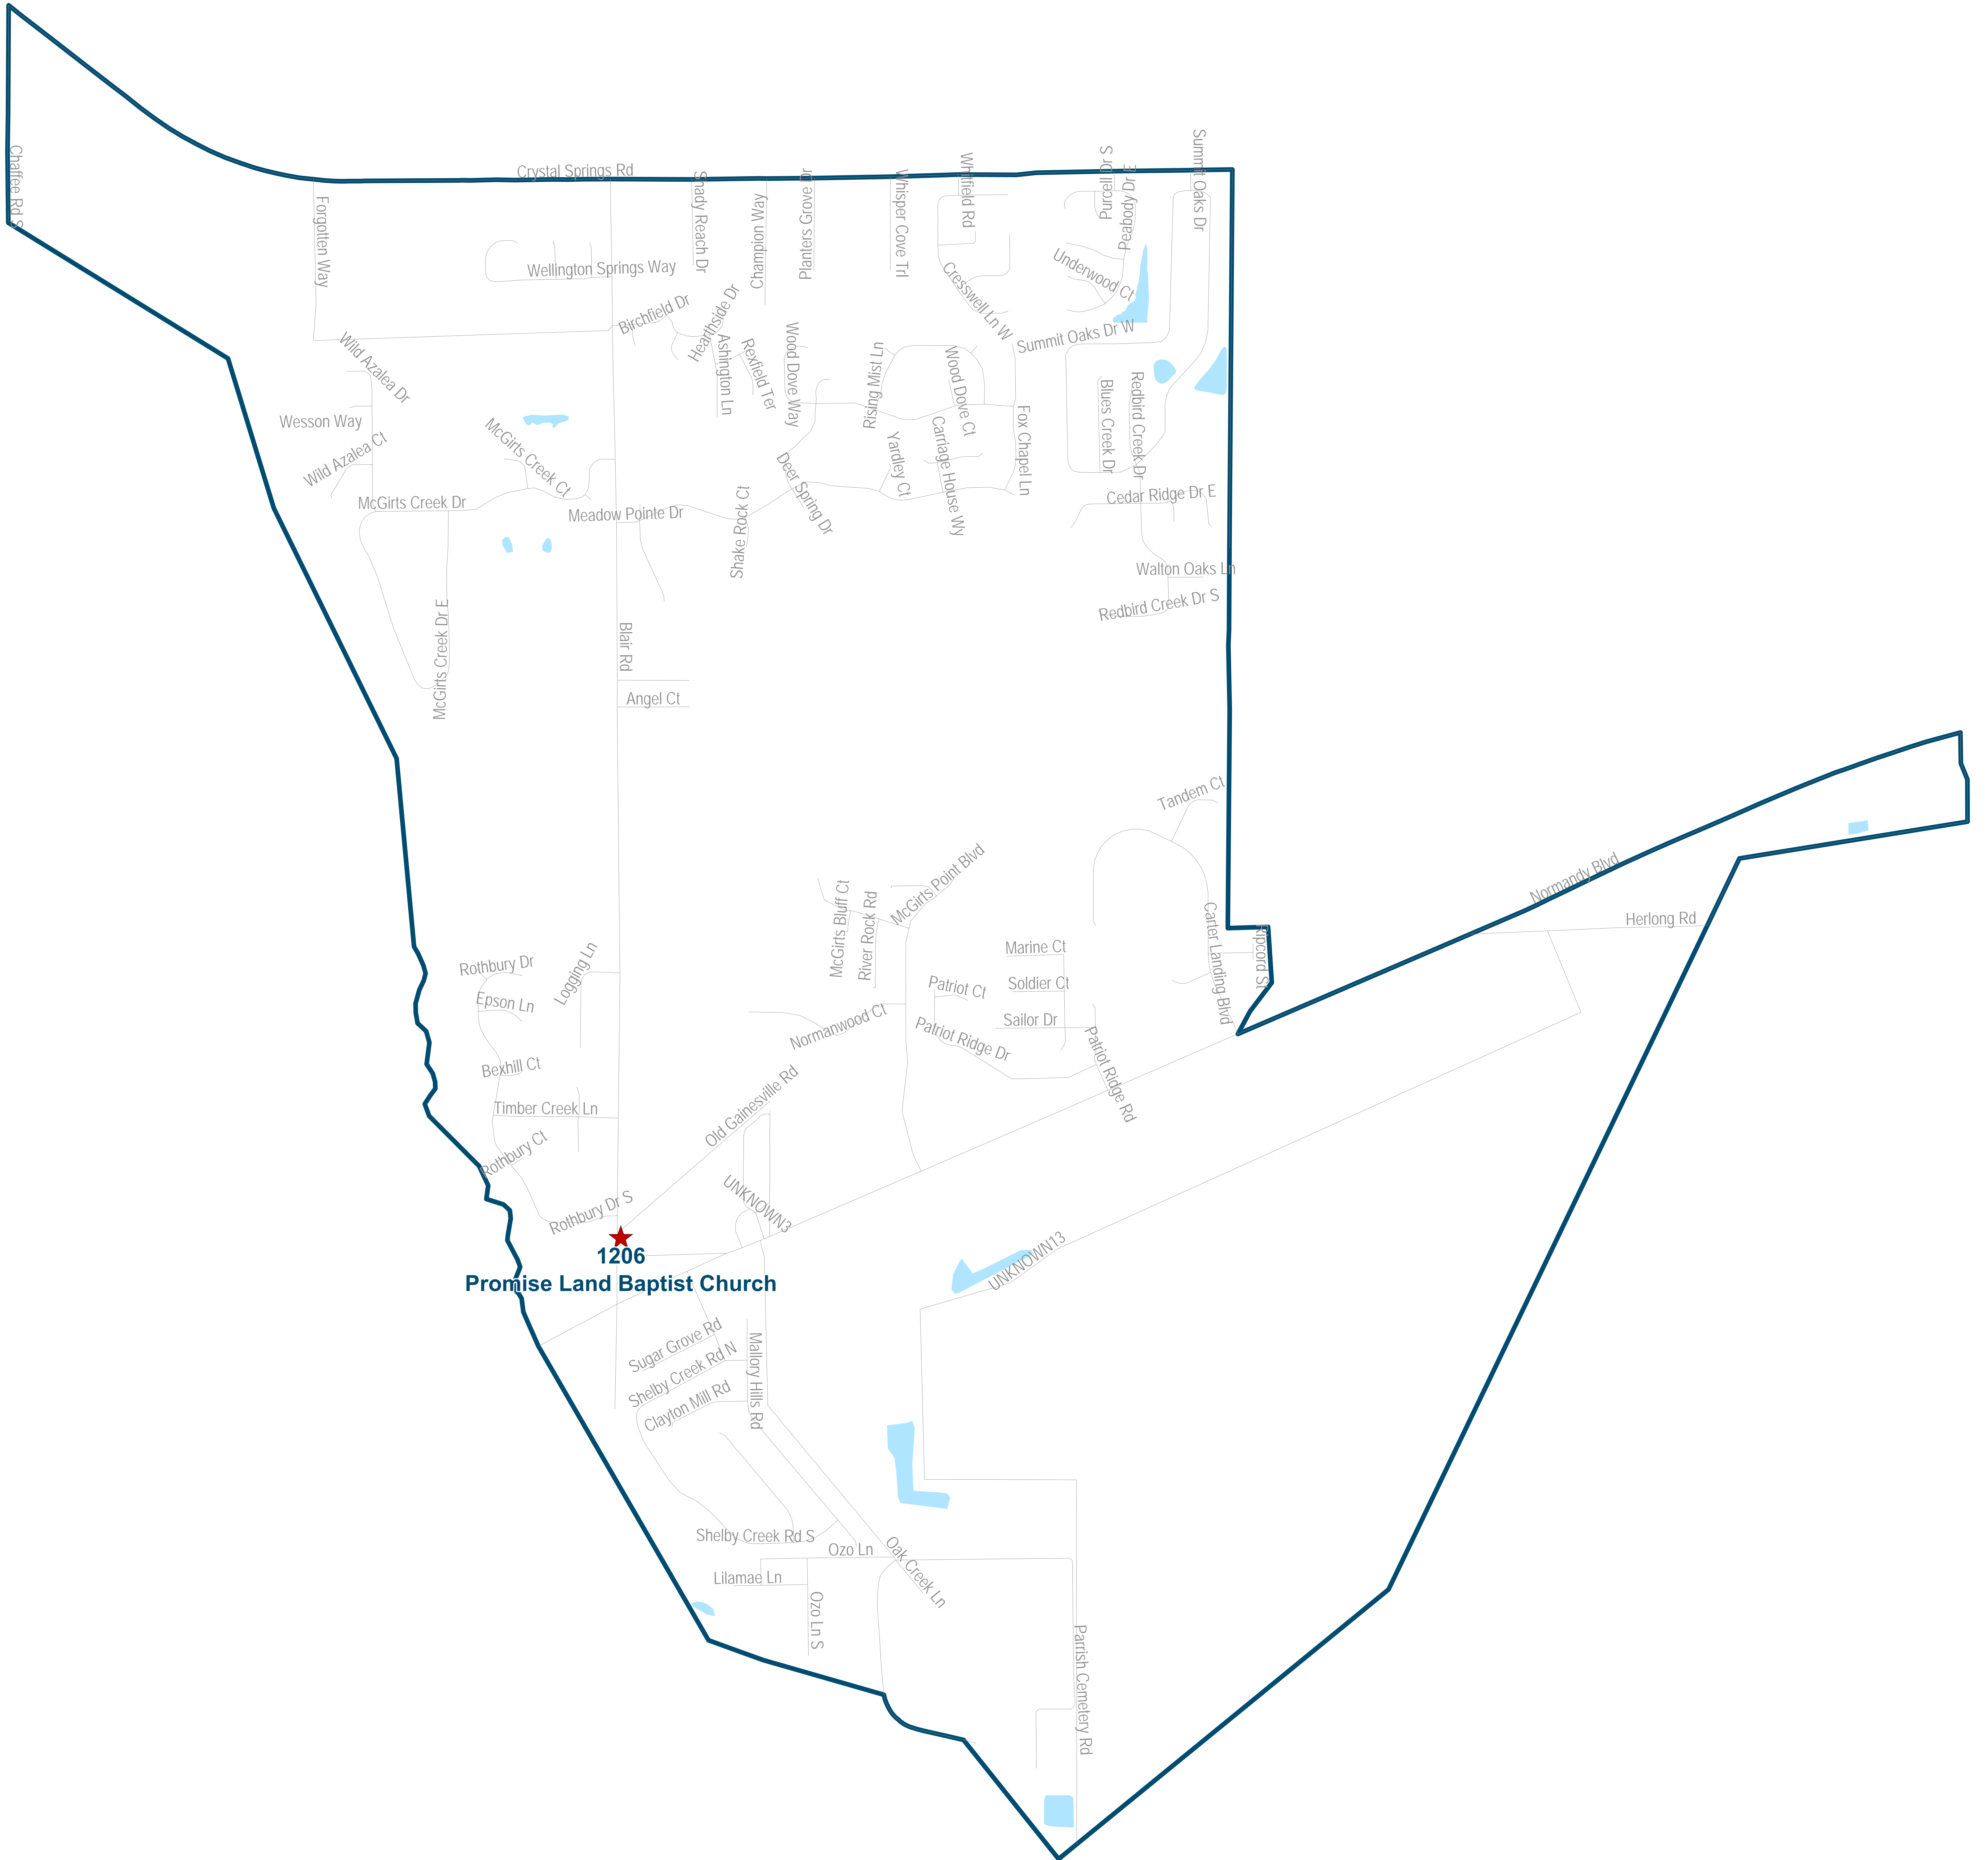

Duval County Supervisor of Elections Precinct 1206

Midnight Cry Ministries
1371 Hammond Blvd
Jacksonville, FL 32221

1206
Promise Land Baptist Church