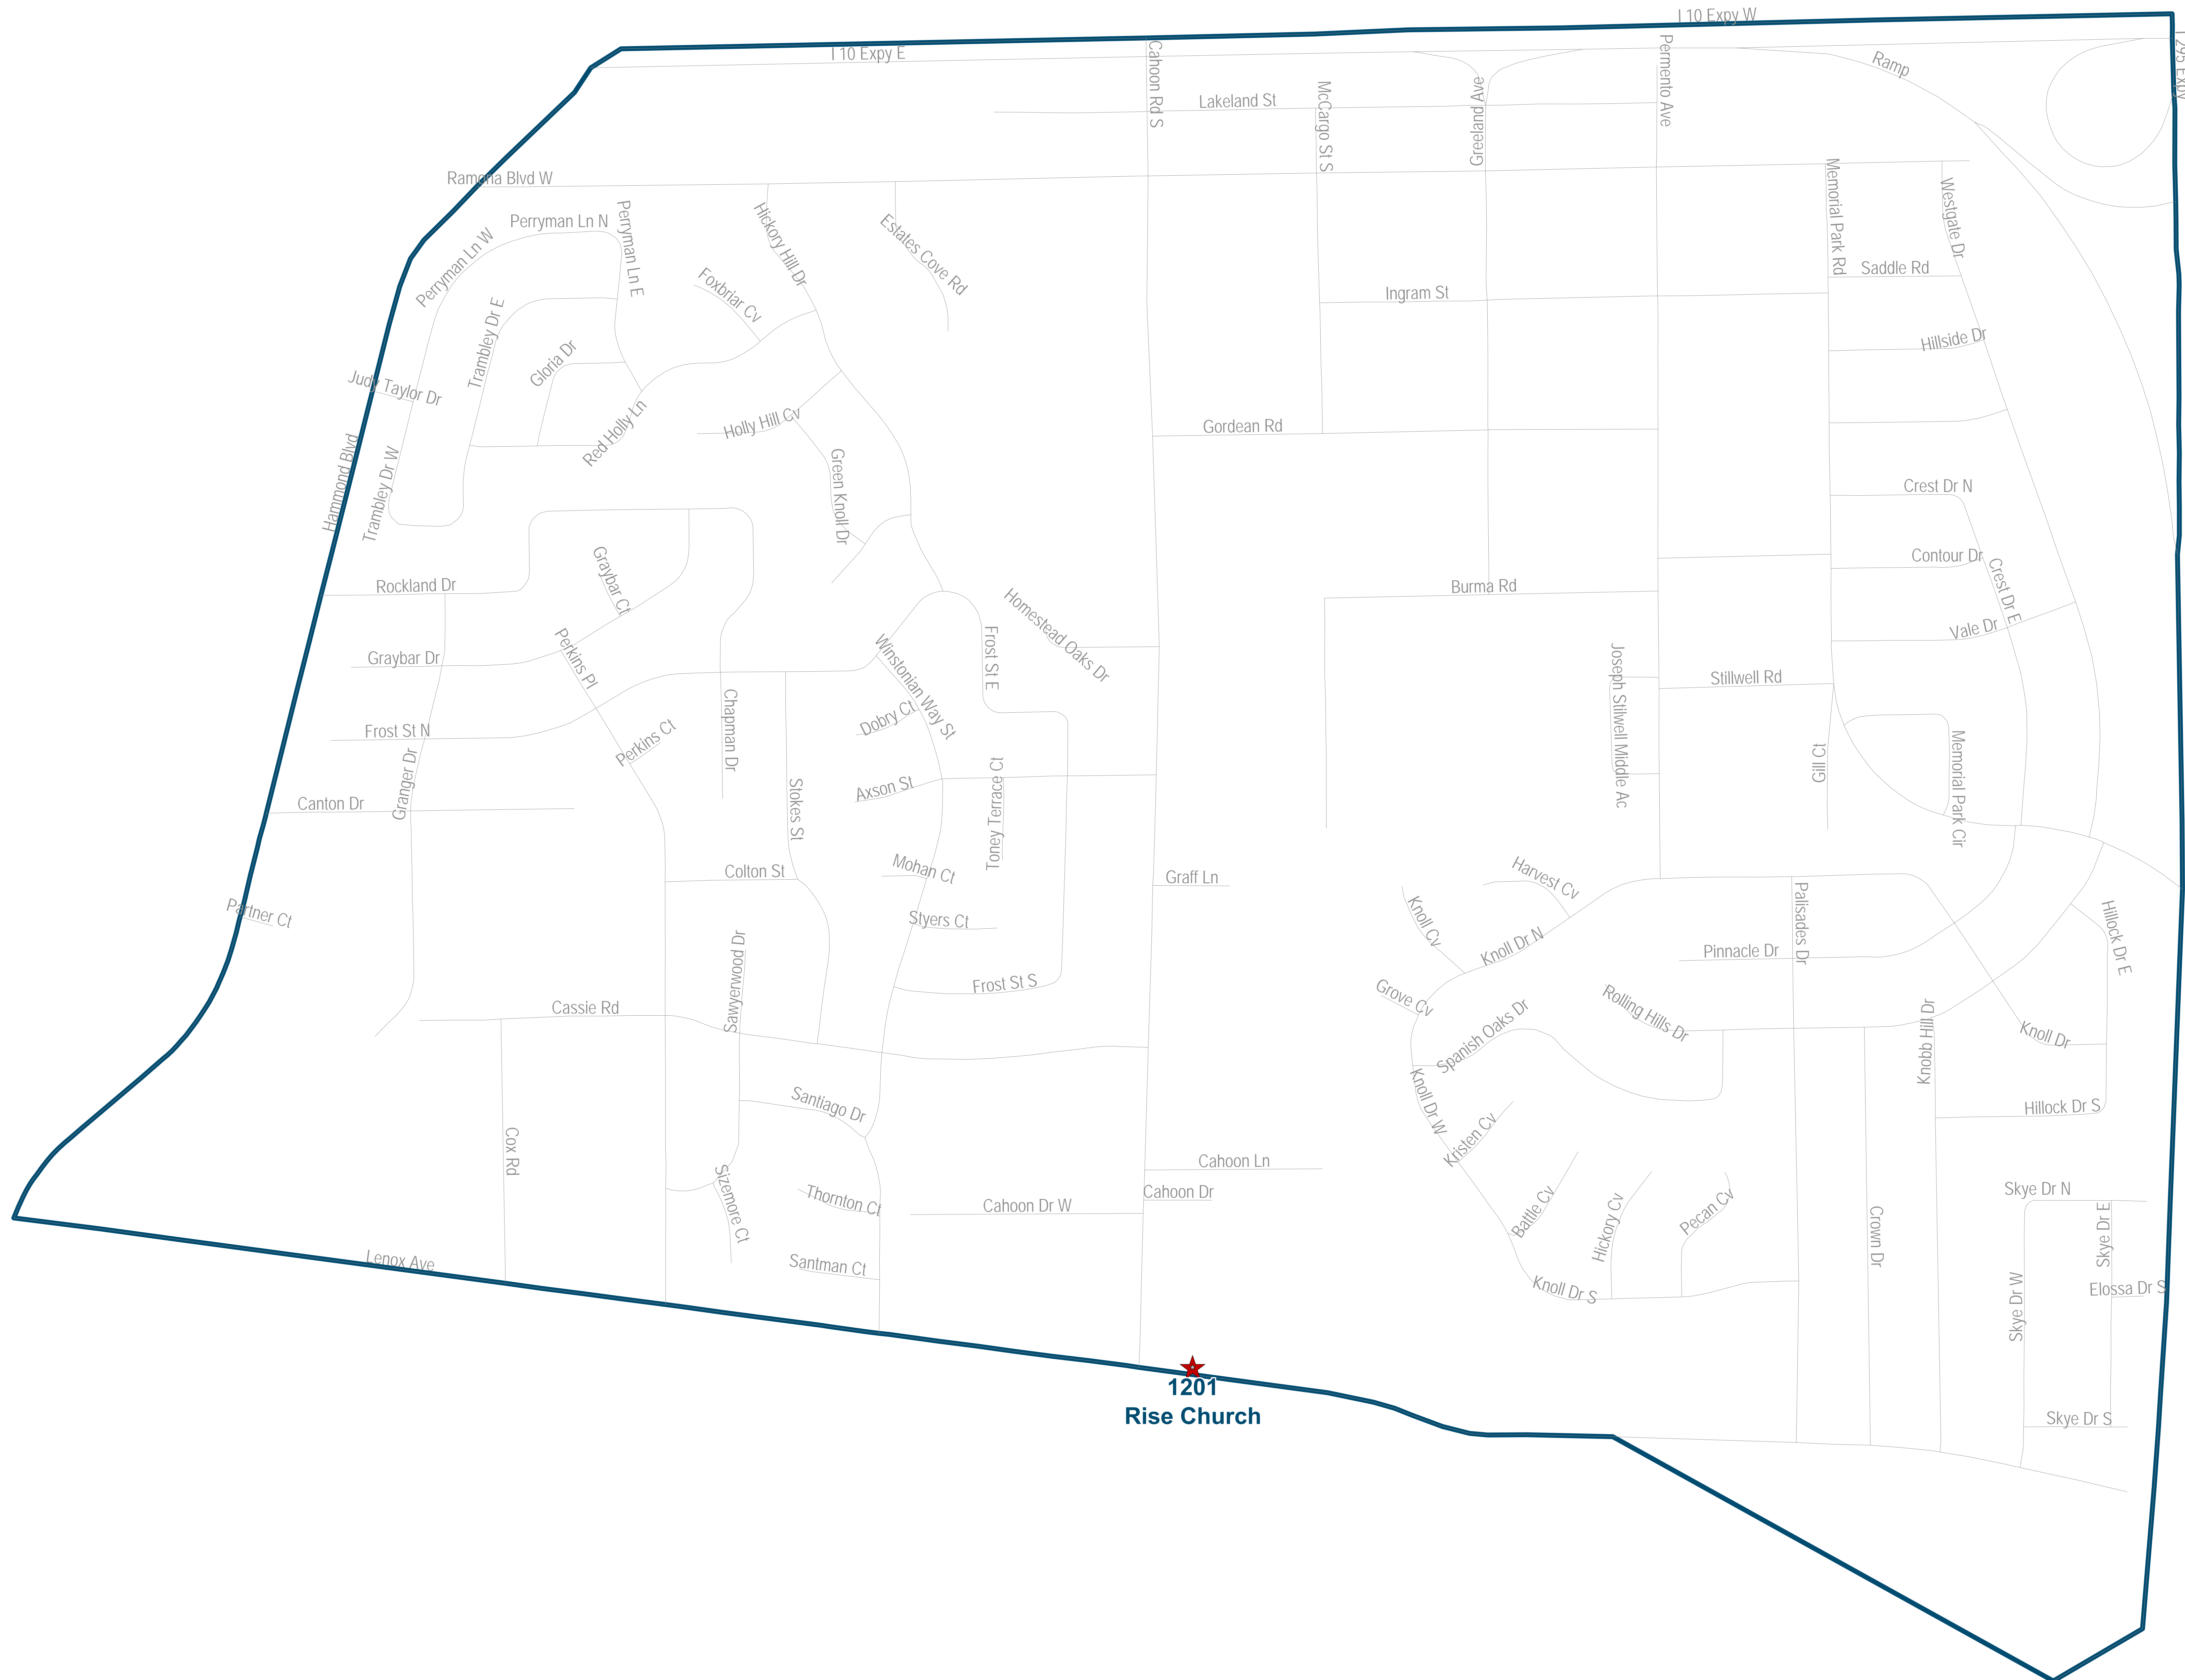

Duval County Supervisor of Elections Precinct 1201

Rise Church
8081 Lenox Ave
Jacksonville, FL 32221

1201
Rise Church