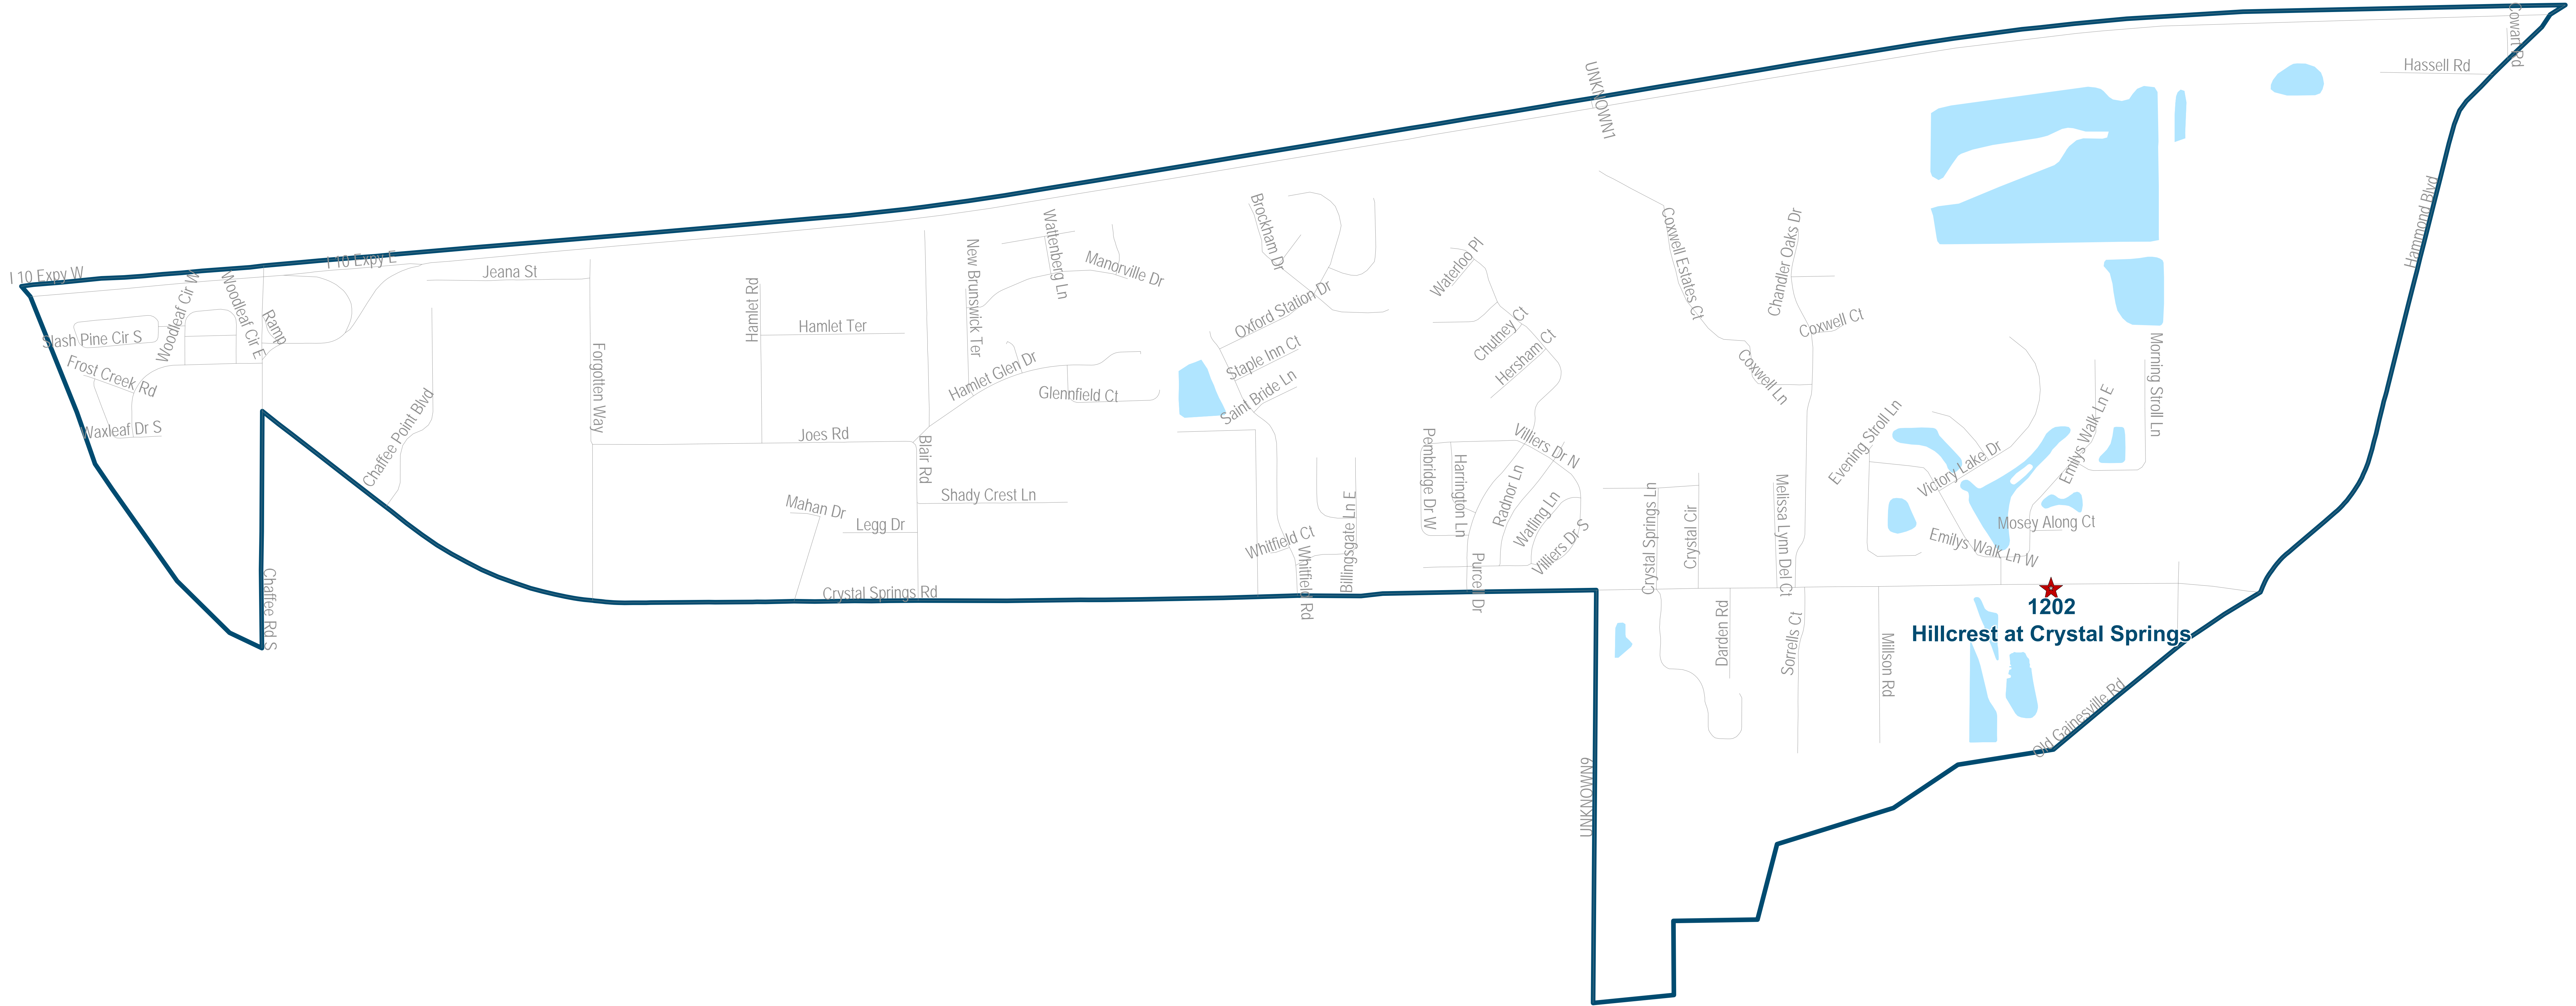

Duval County Supervisor of Elections Precinct 1202

Hillcrest at Crystal Springs
9120 Crystal Springs Rd
Jacksonville, FL 32221

1202
Hillcrest at Crystal Springs