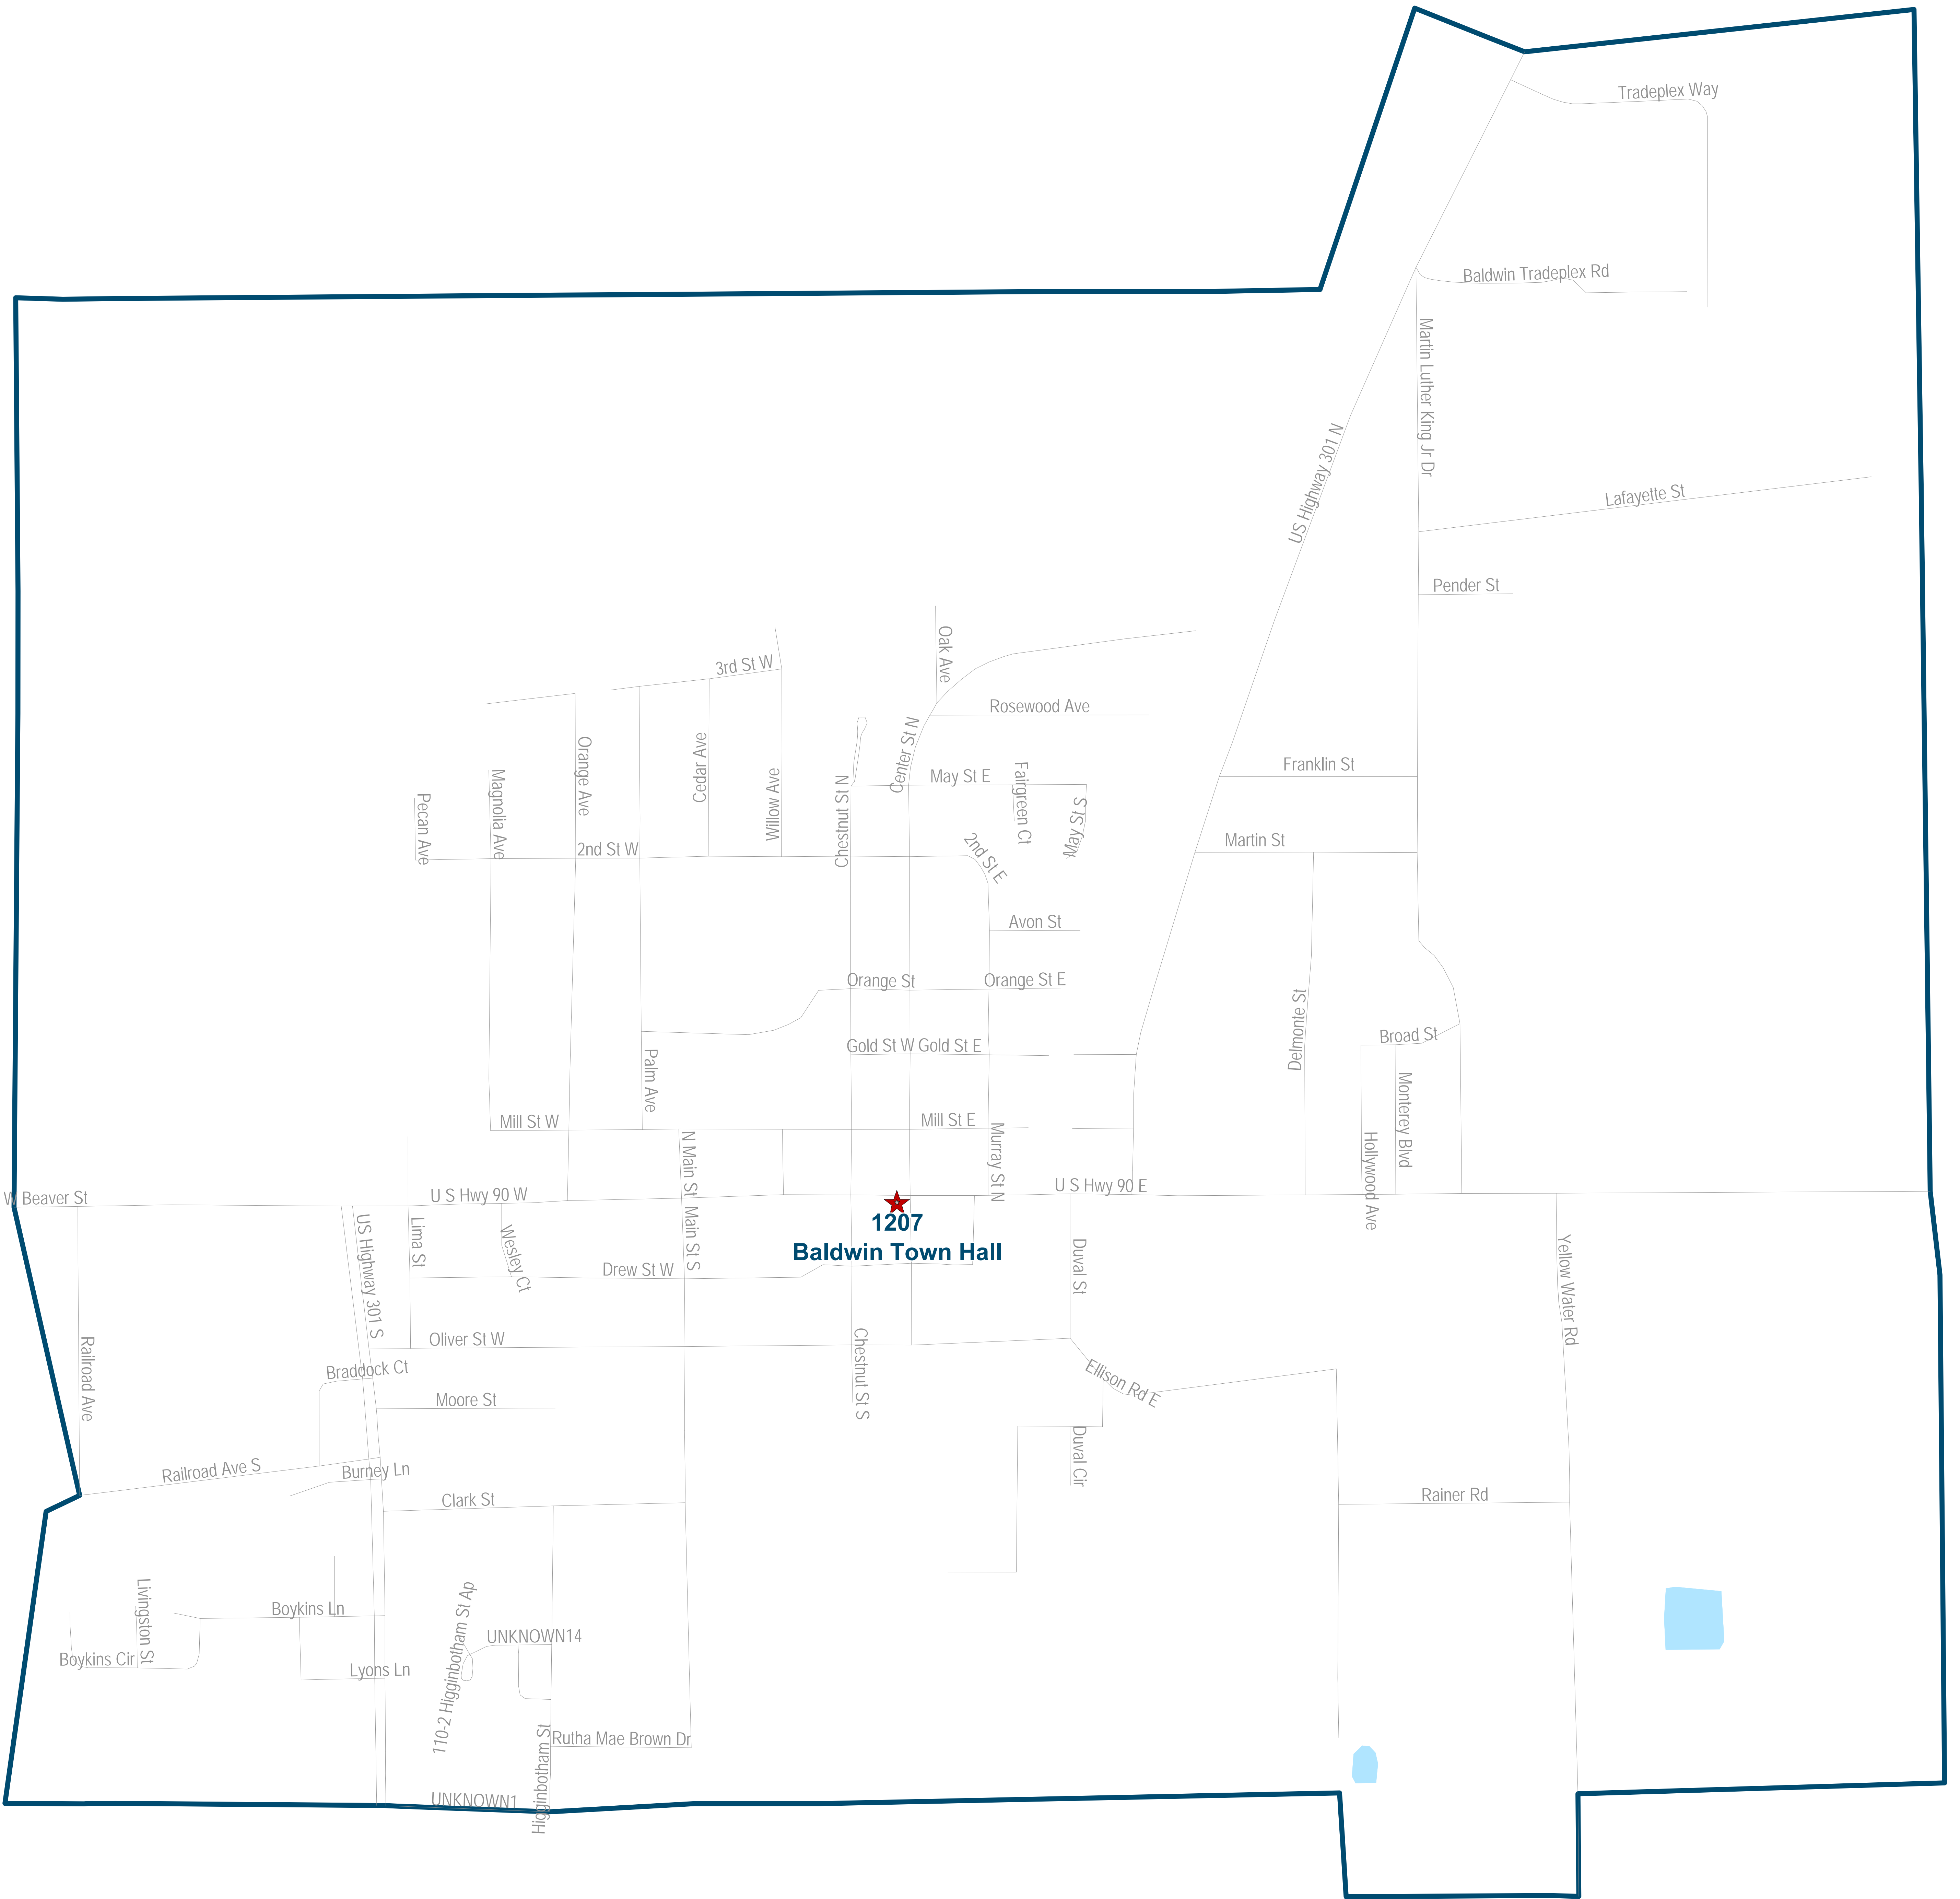

Duval County Supervisor of Elections Precinct 1207

Baldwin Town Hall
10 U S Hwy 90 W
Jacksonville, FL32234