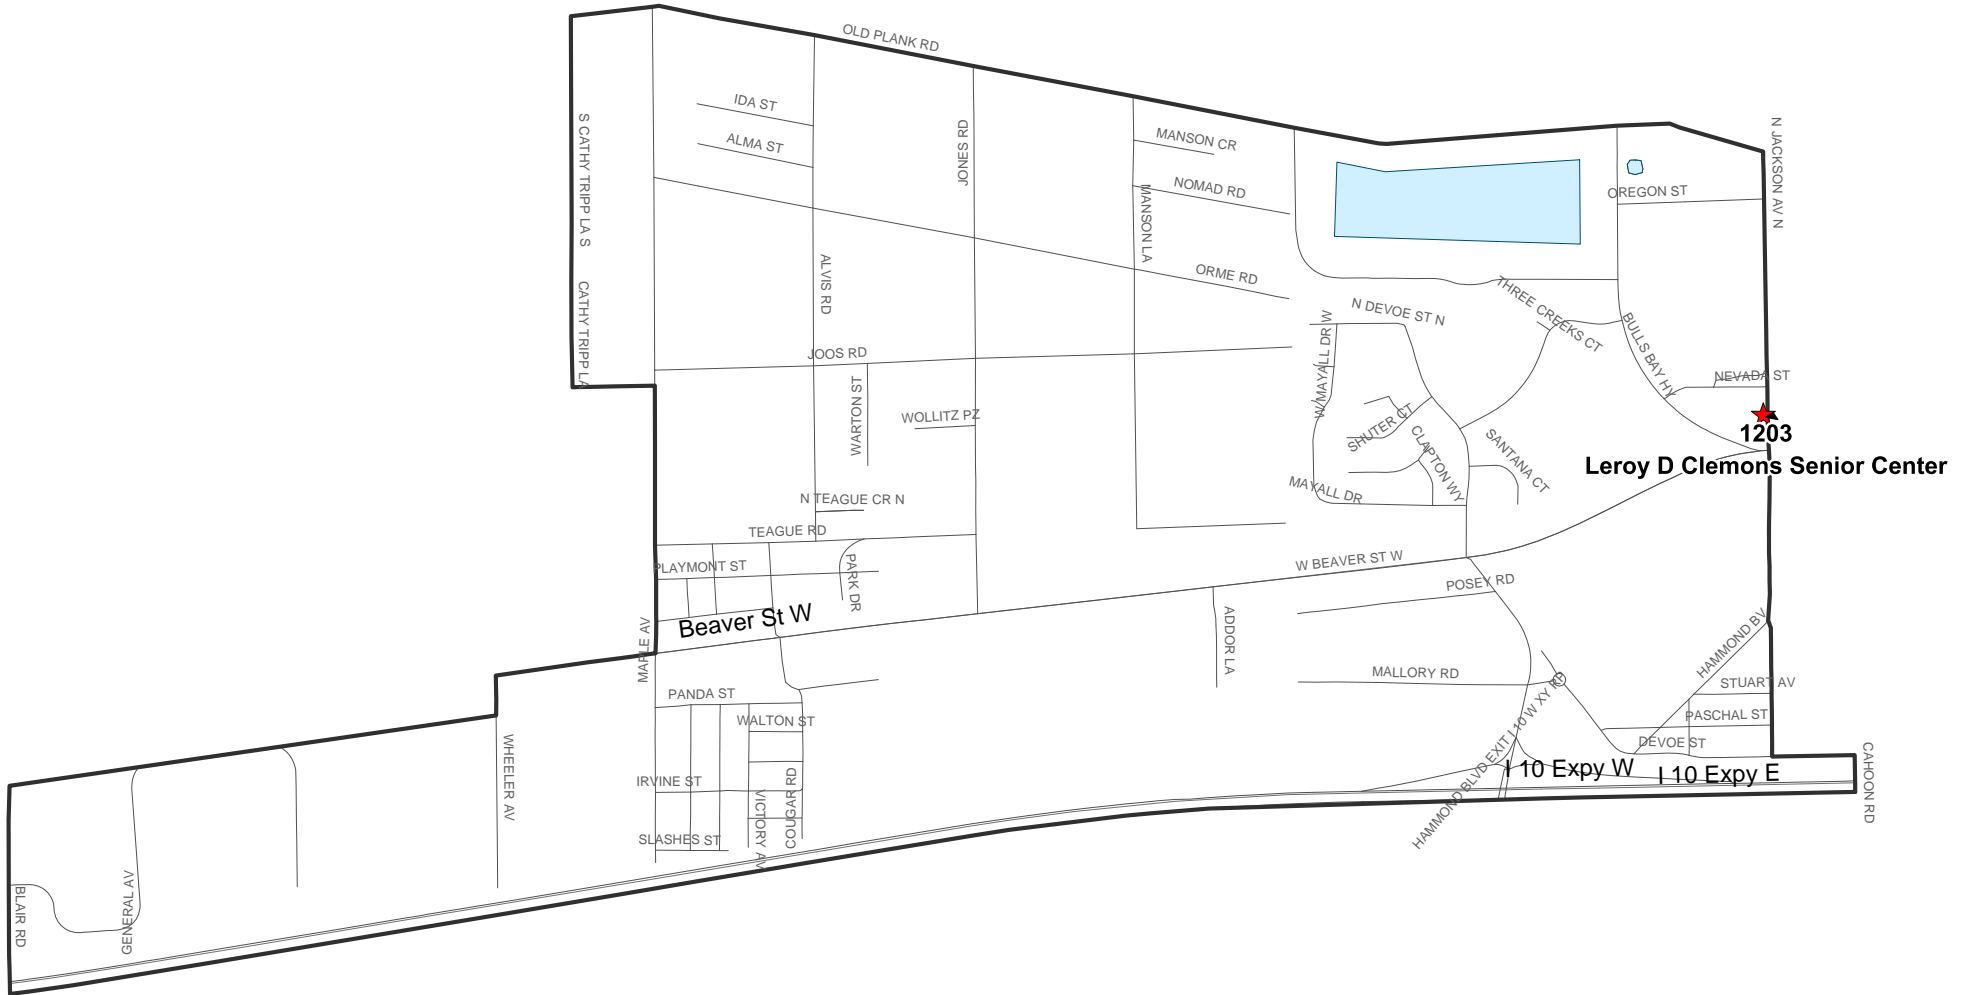

Duval County Supervisor of Elections

Precinct 1203
Leroy D Clemons Senior Center
55 Jackson Ave N
Jacksonville FL 32220