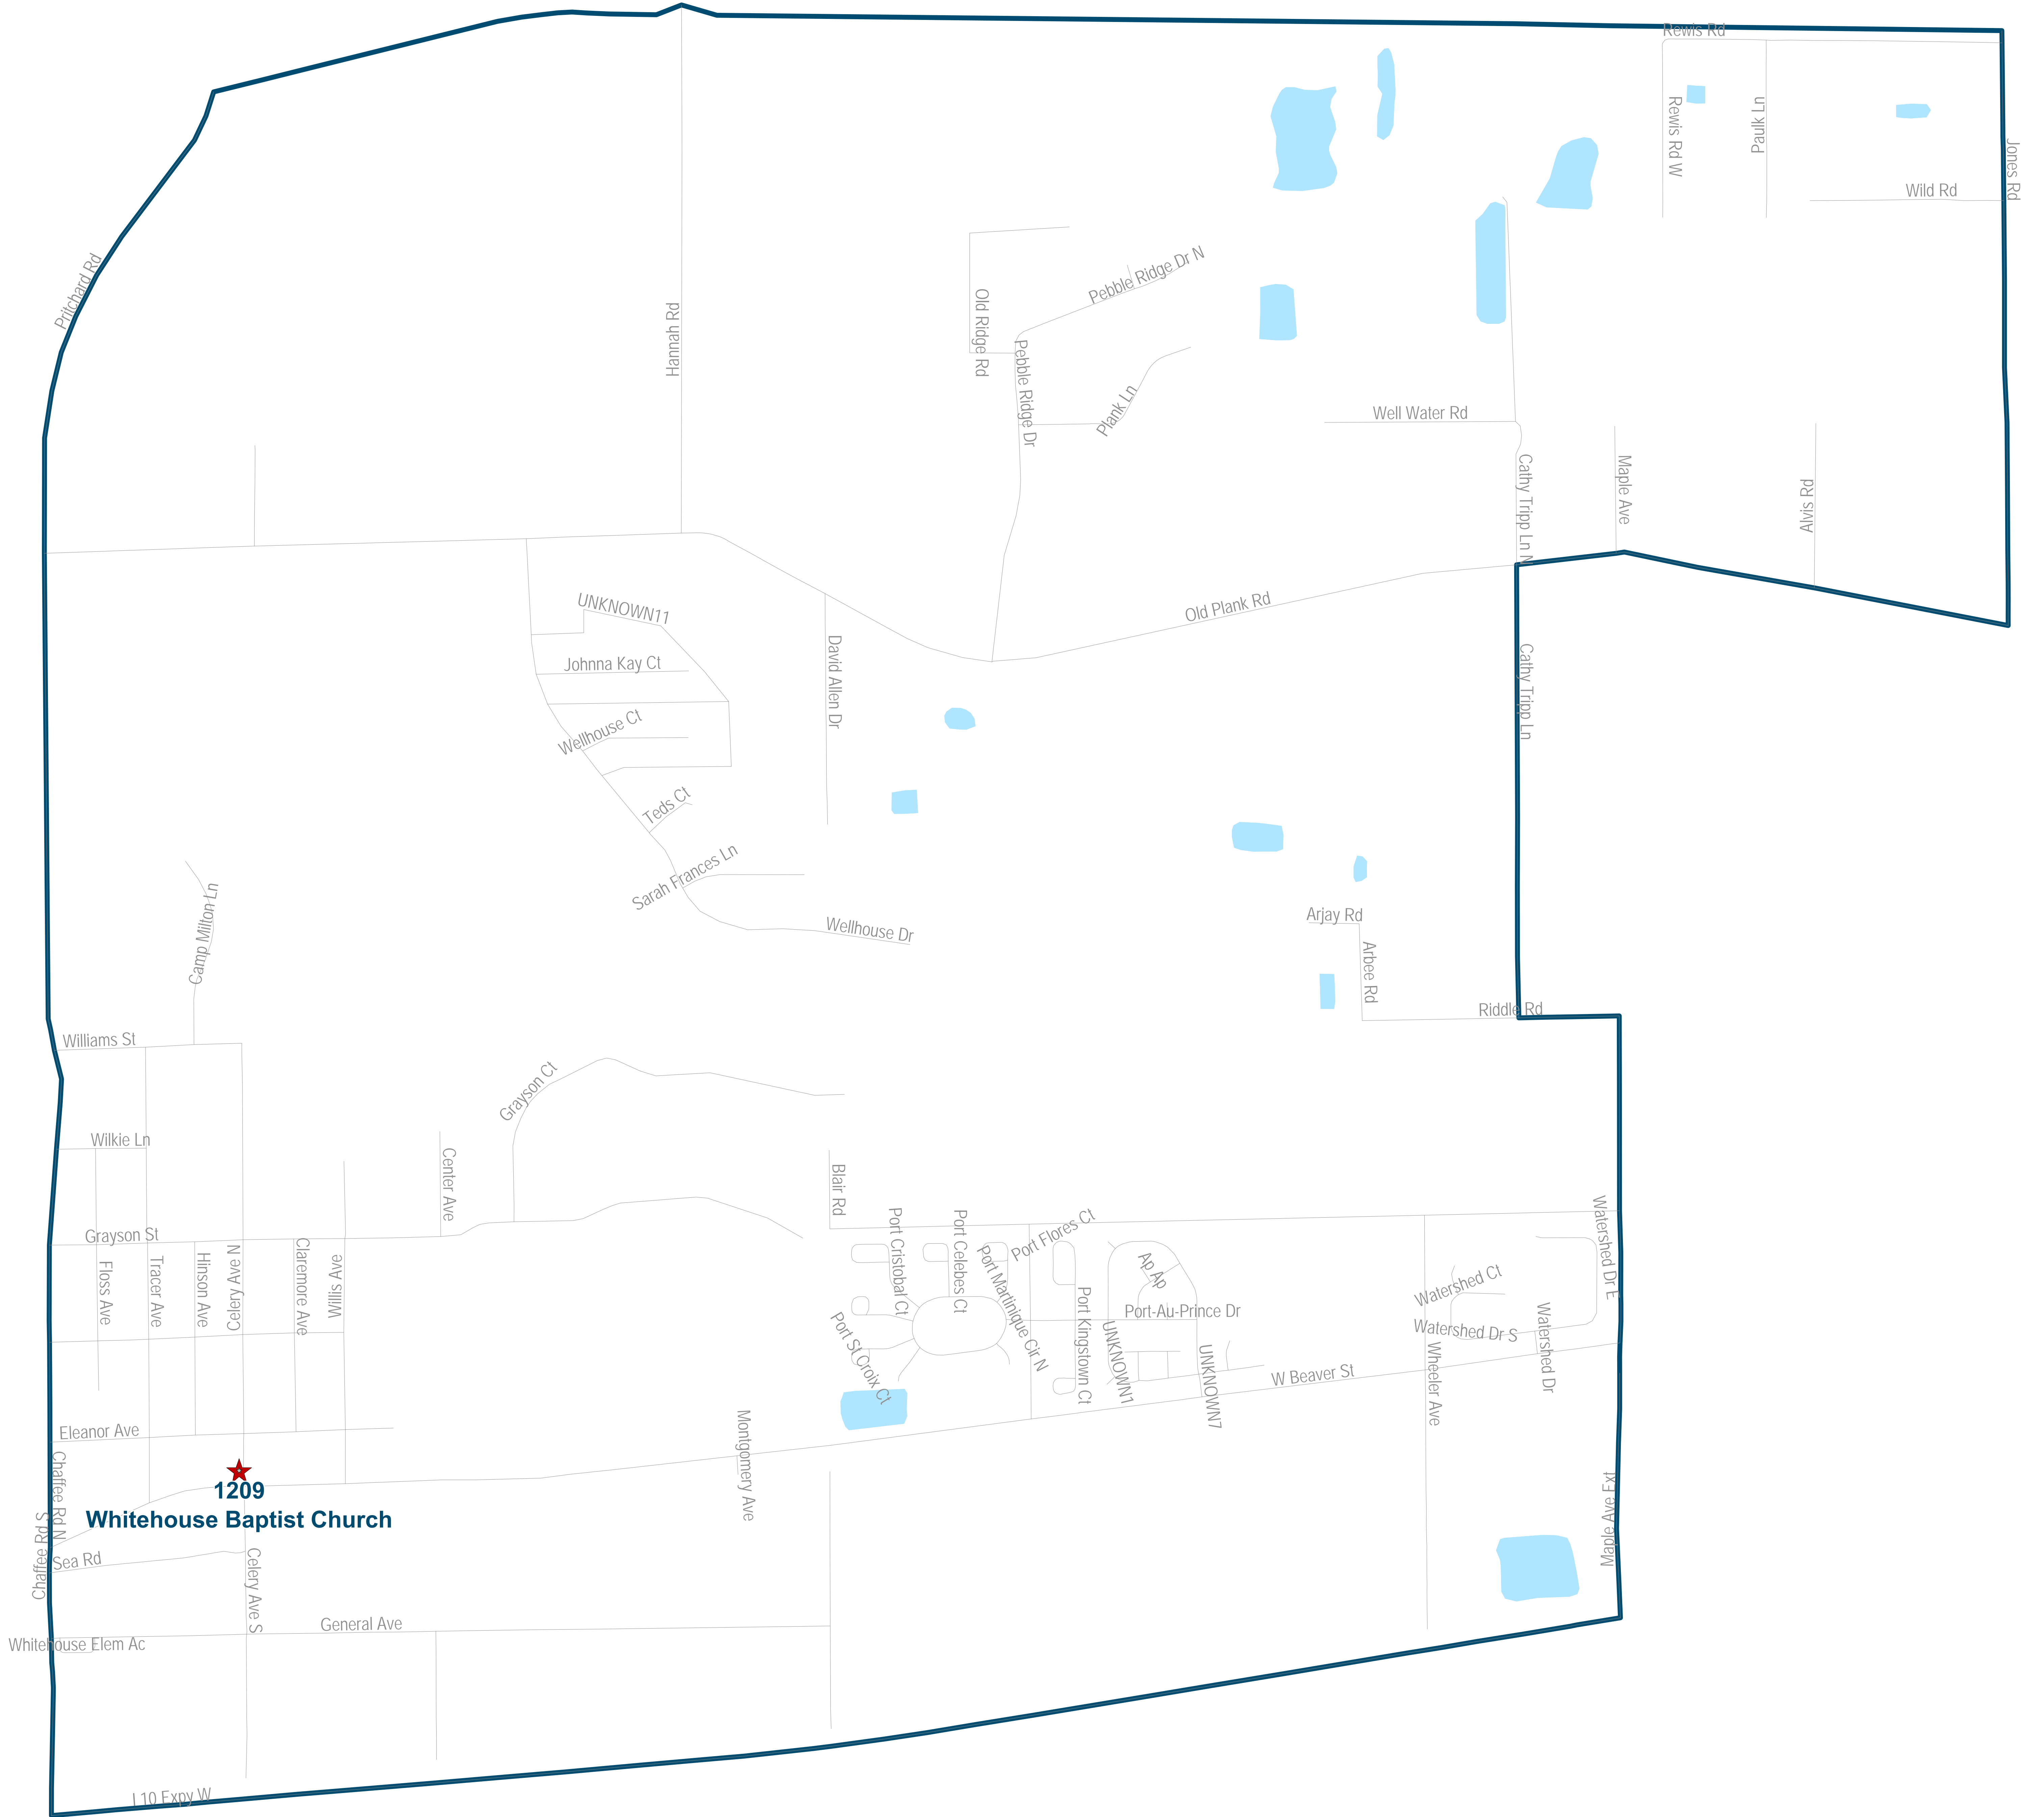

Map created on 9/12/23 by AMT

Duval County Supervisor of Elections Precinct 1209

Whitehouse Baptist Church
24 Celery Ave N
Jacksonville, FL 32220

Duval County Supervisor of Elections Precinct 1210

Temple Baptist Church
485 Halsema Rd N
Jacksonville, FL 32220