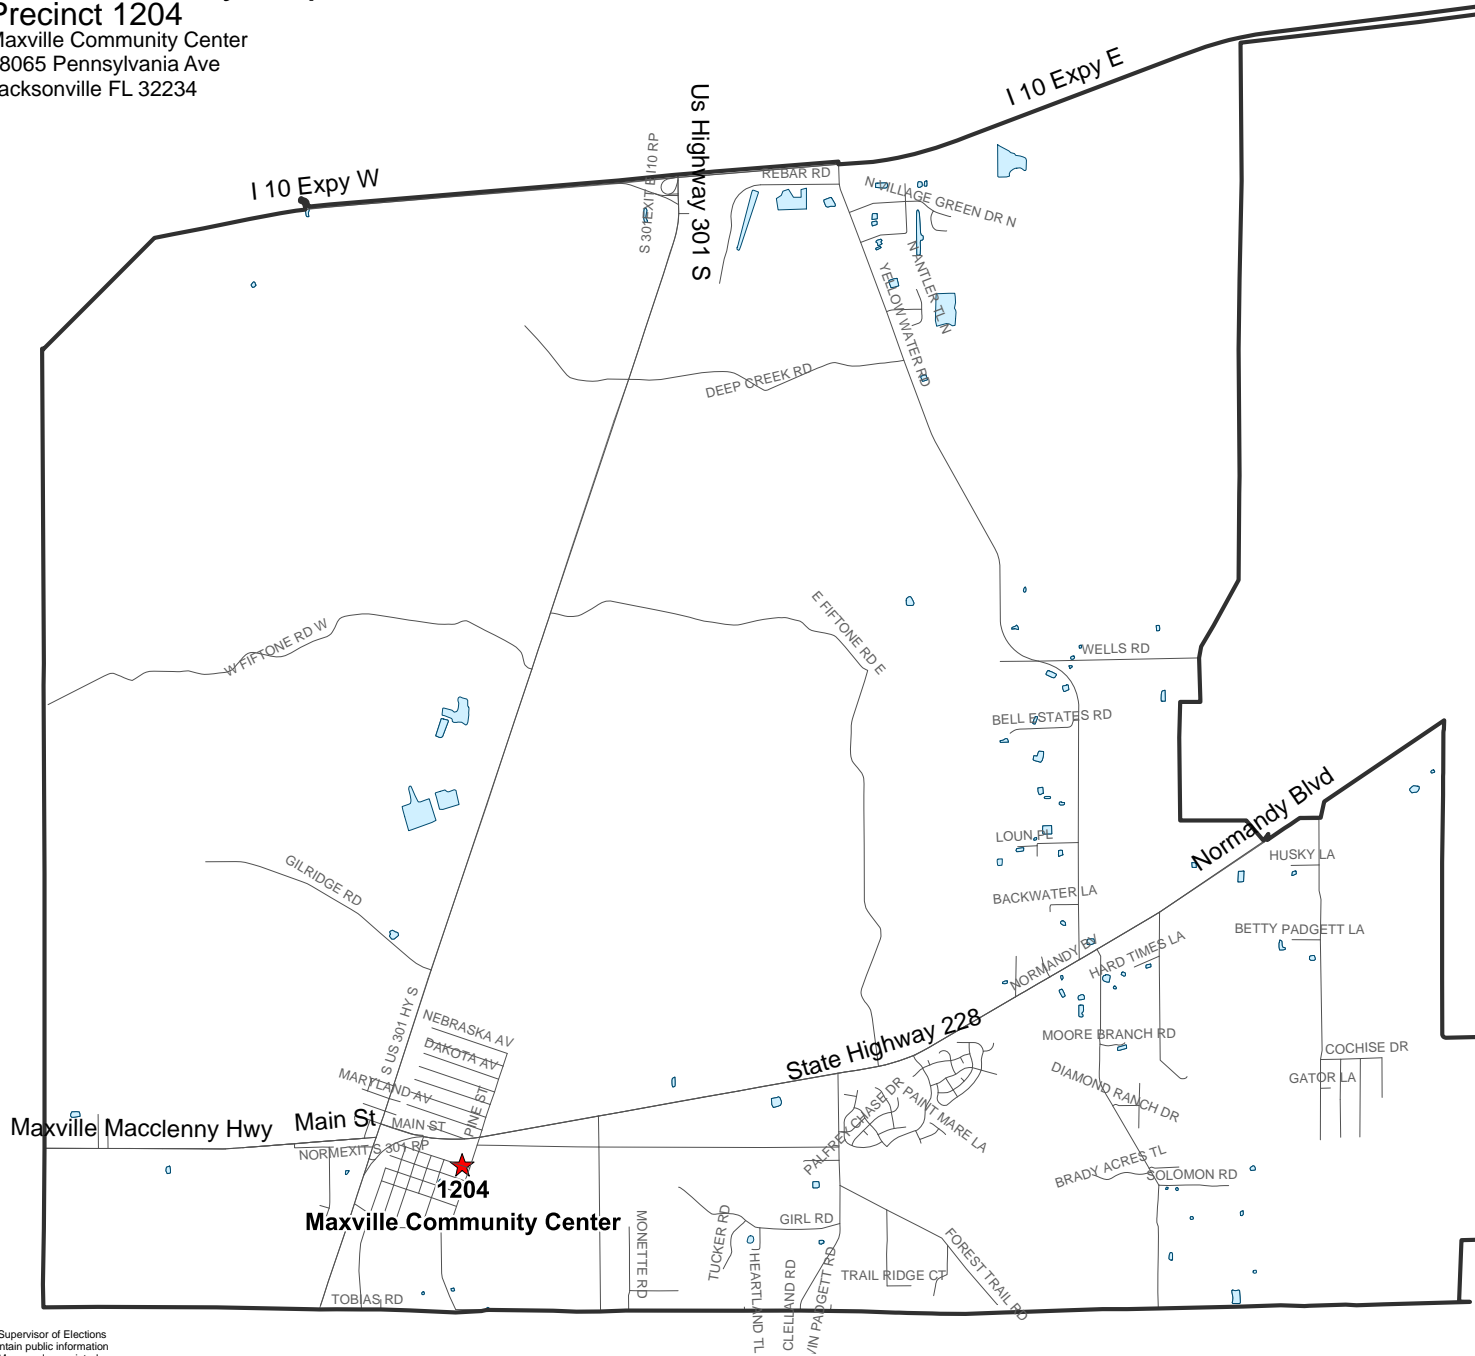

Duval County Supervisor of Elections

Precinct 1204

Maxville Community Center
18065 Pennsylvania Ave
Jacksonville FL 32234