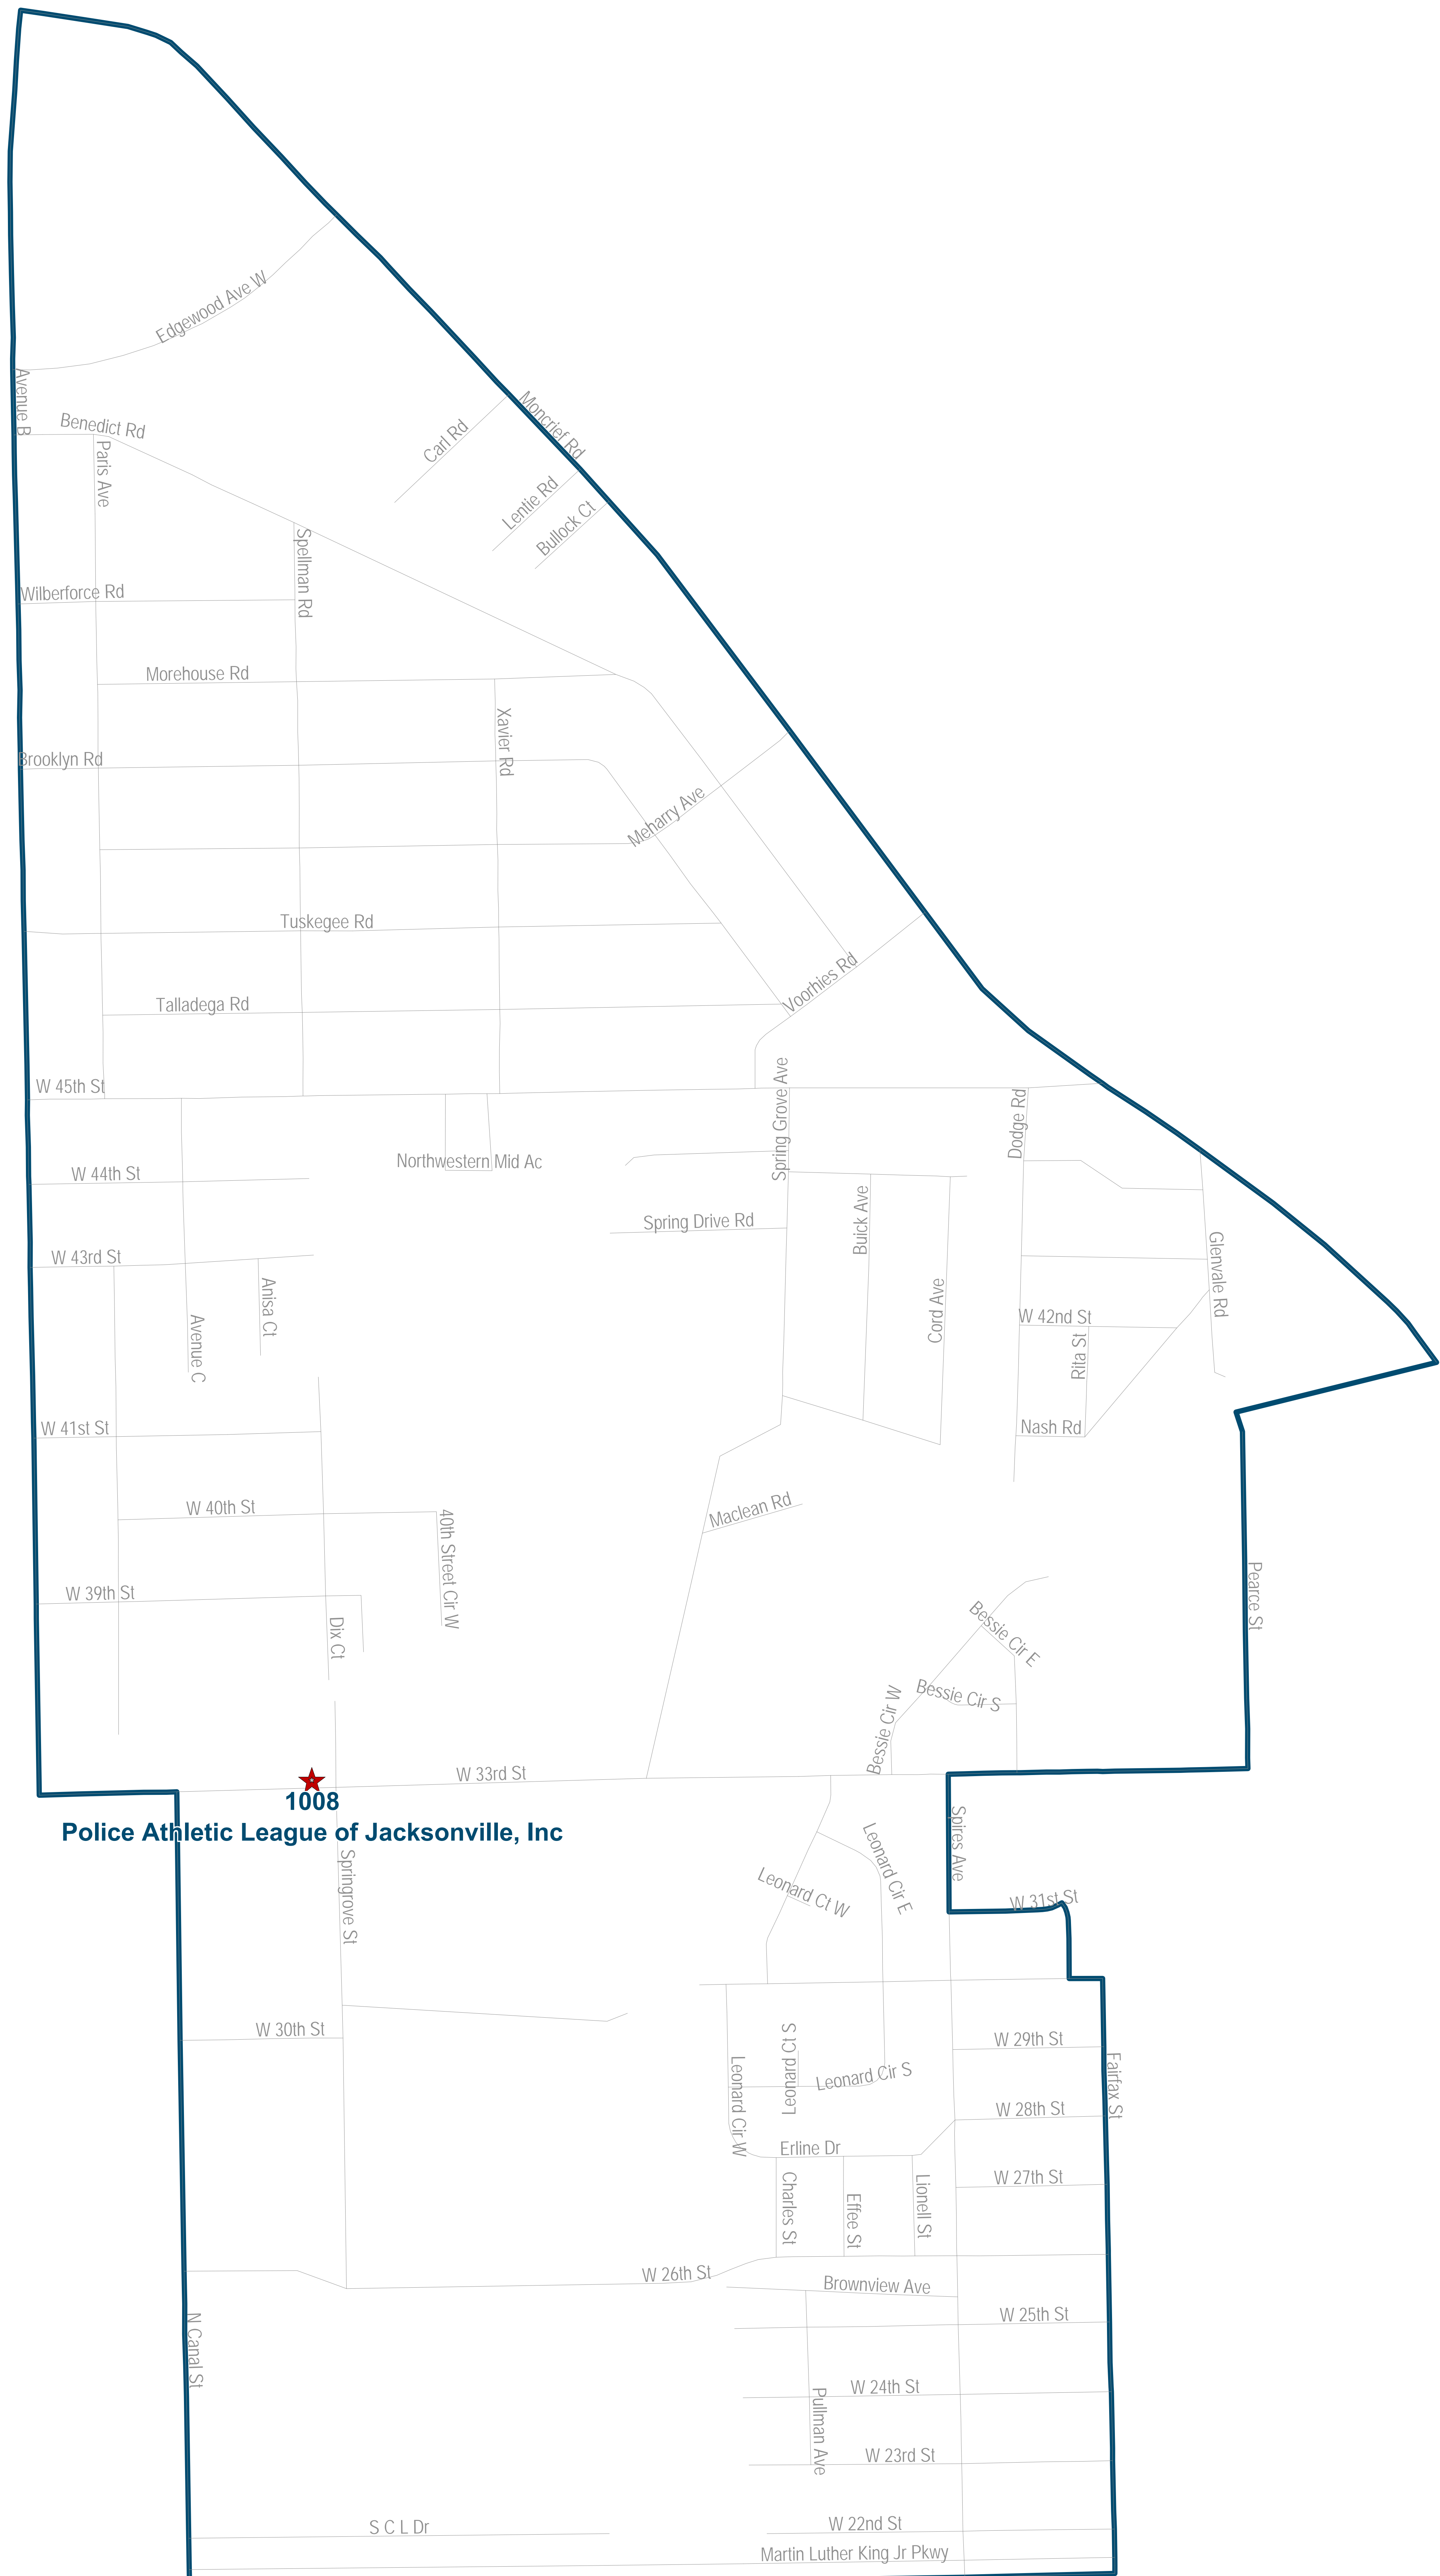

Duval County Supervisor of Elections Precinct 1008

Police Athletic League of Jacksonville, Inc
2165 W 33rd St
Jacksonville, FL 32209

1008
Police Athletic League of Jacksonville, Inc