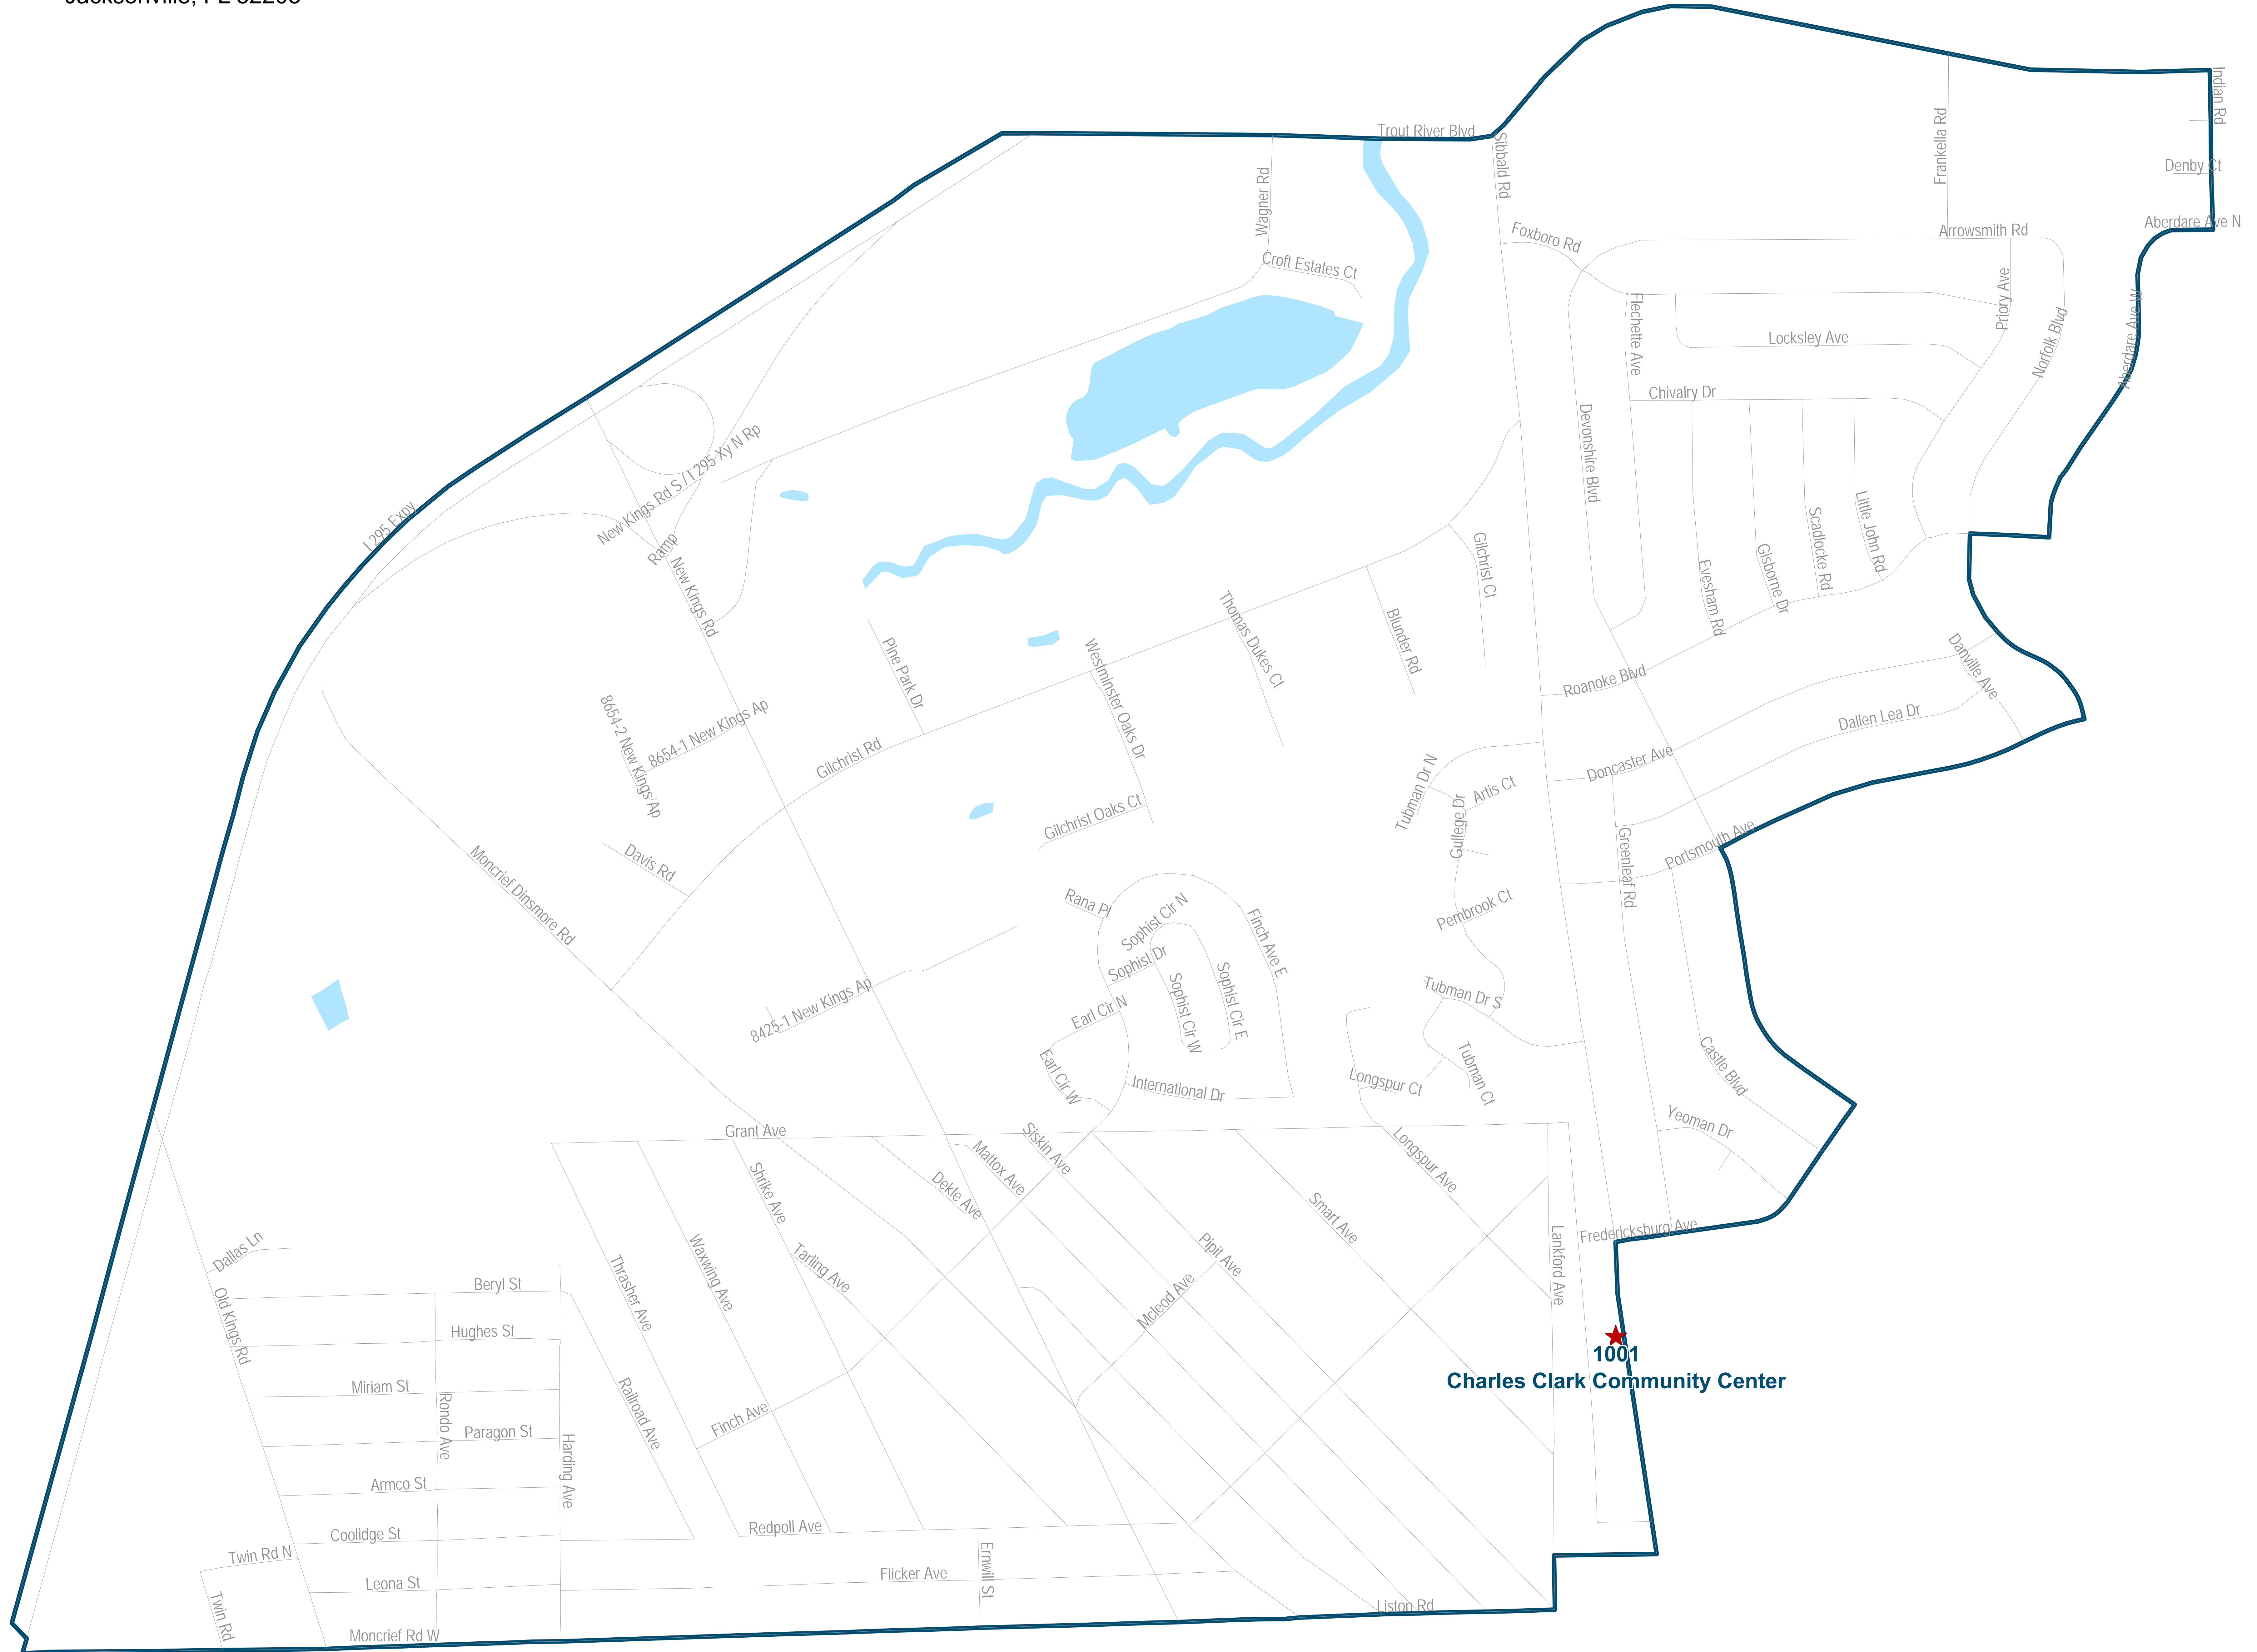

Duval County Supervisor of Elections Precinct 1001

Charles Clark Community Center
8793 Sibbald Rd
Jacksonville, FL 32208

1001
Charles Clark Community Center