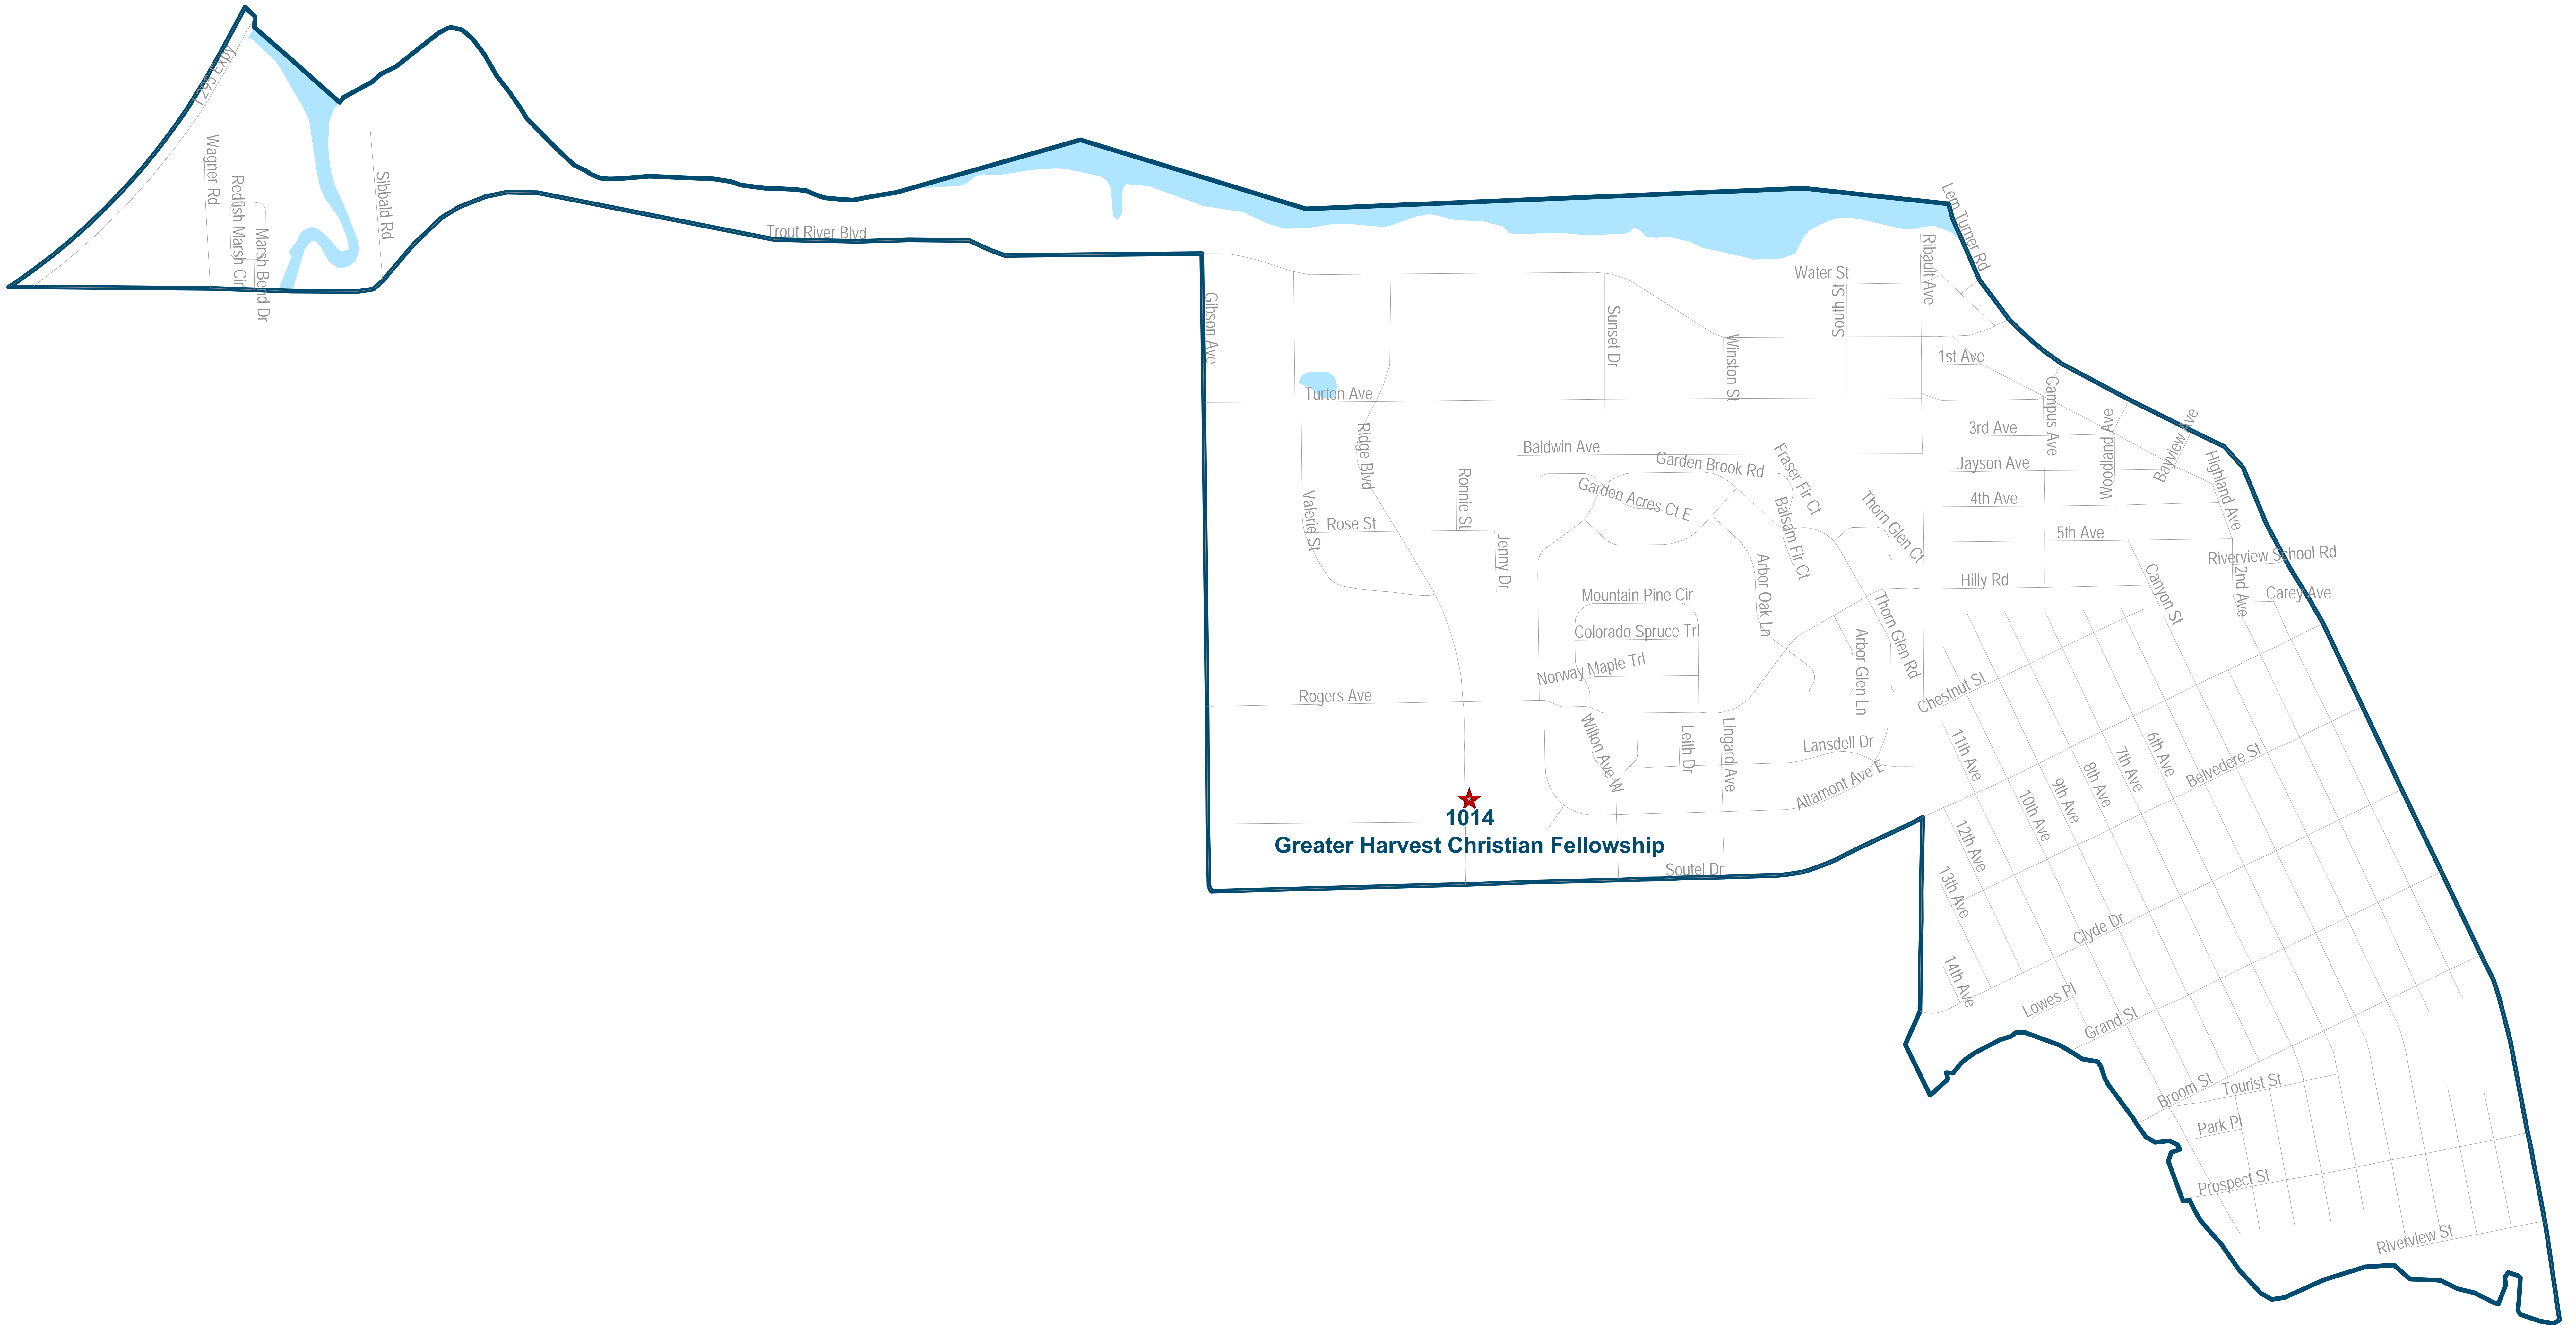

Duval County Supervisor of Elections Precinct 1014

Greater Harvest Christian Fellowship
9113 Ridge Blvd
Jacksonville, FL 32208

1014
Greater Harvest Christian Fellowship