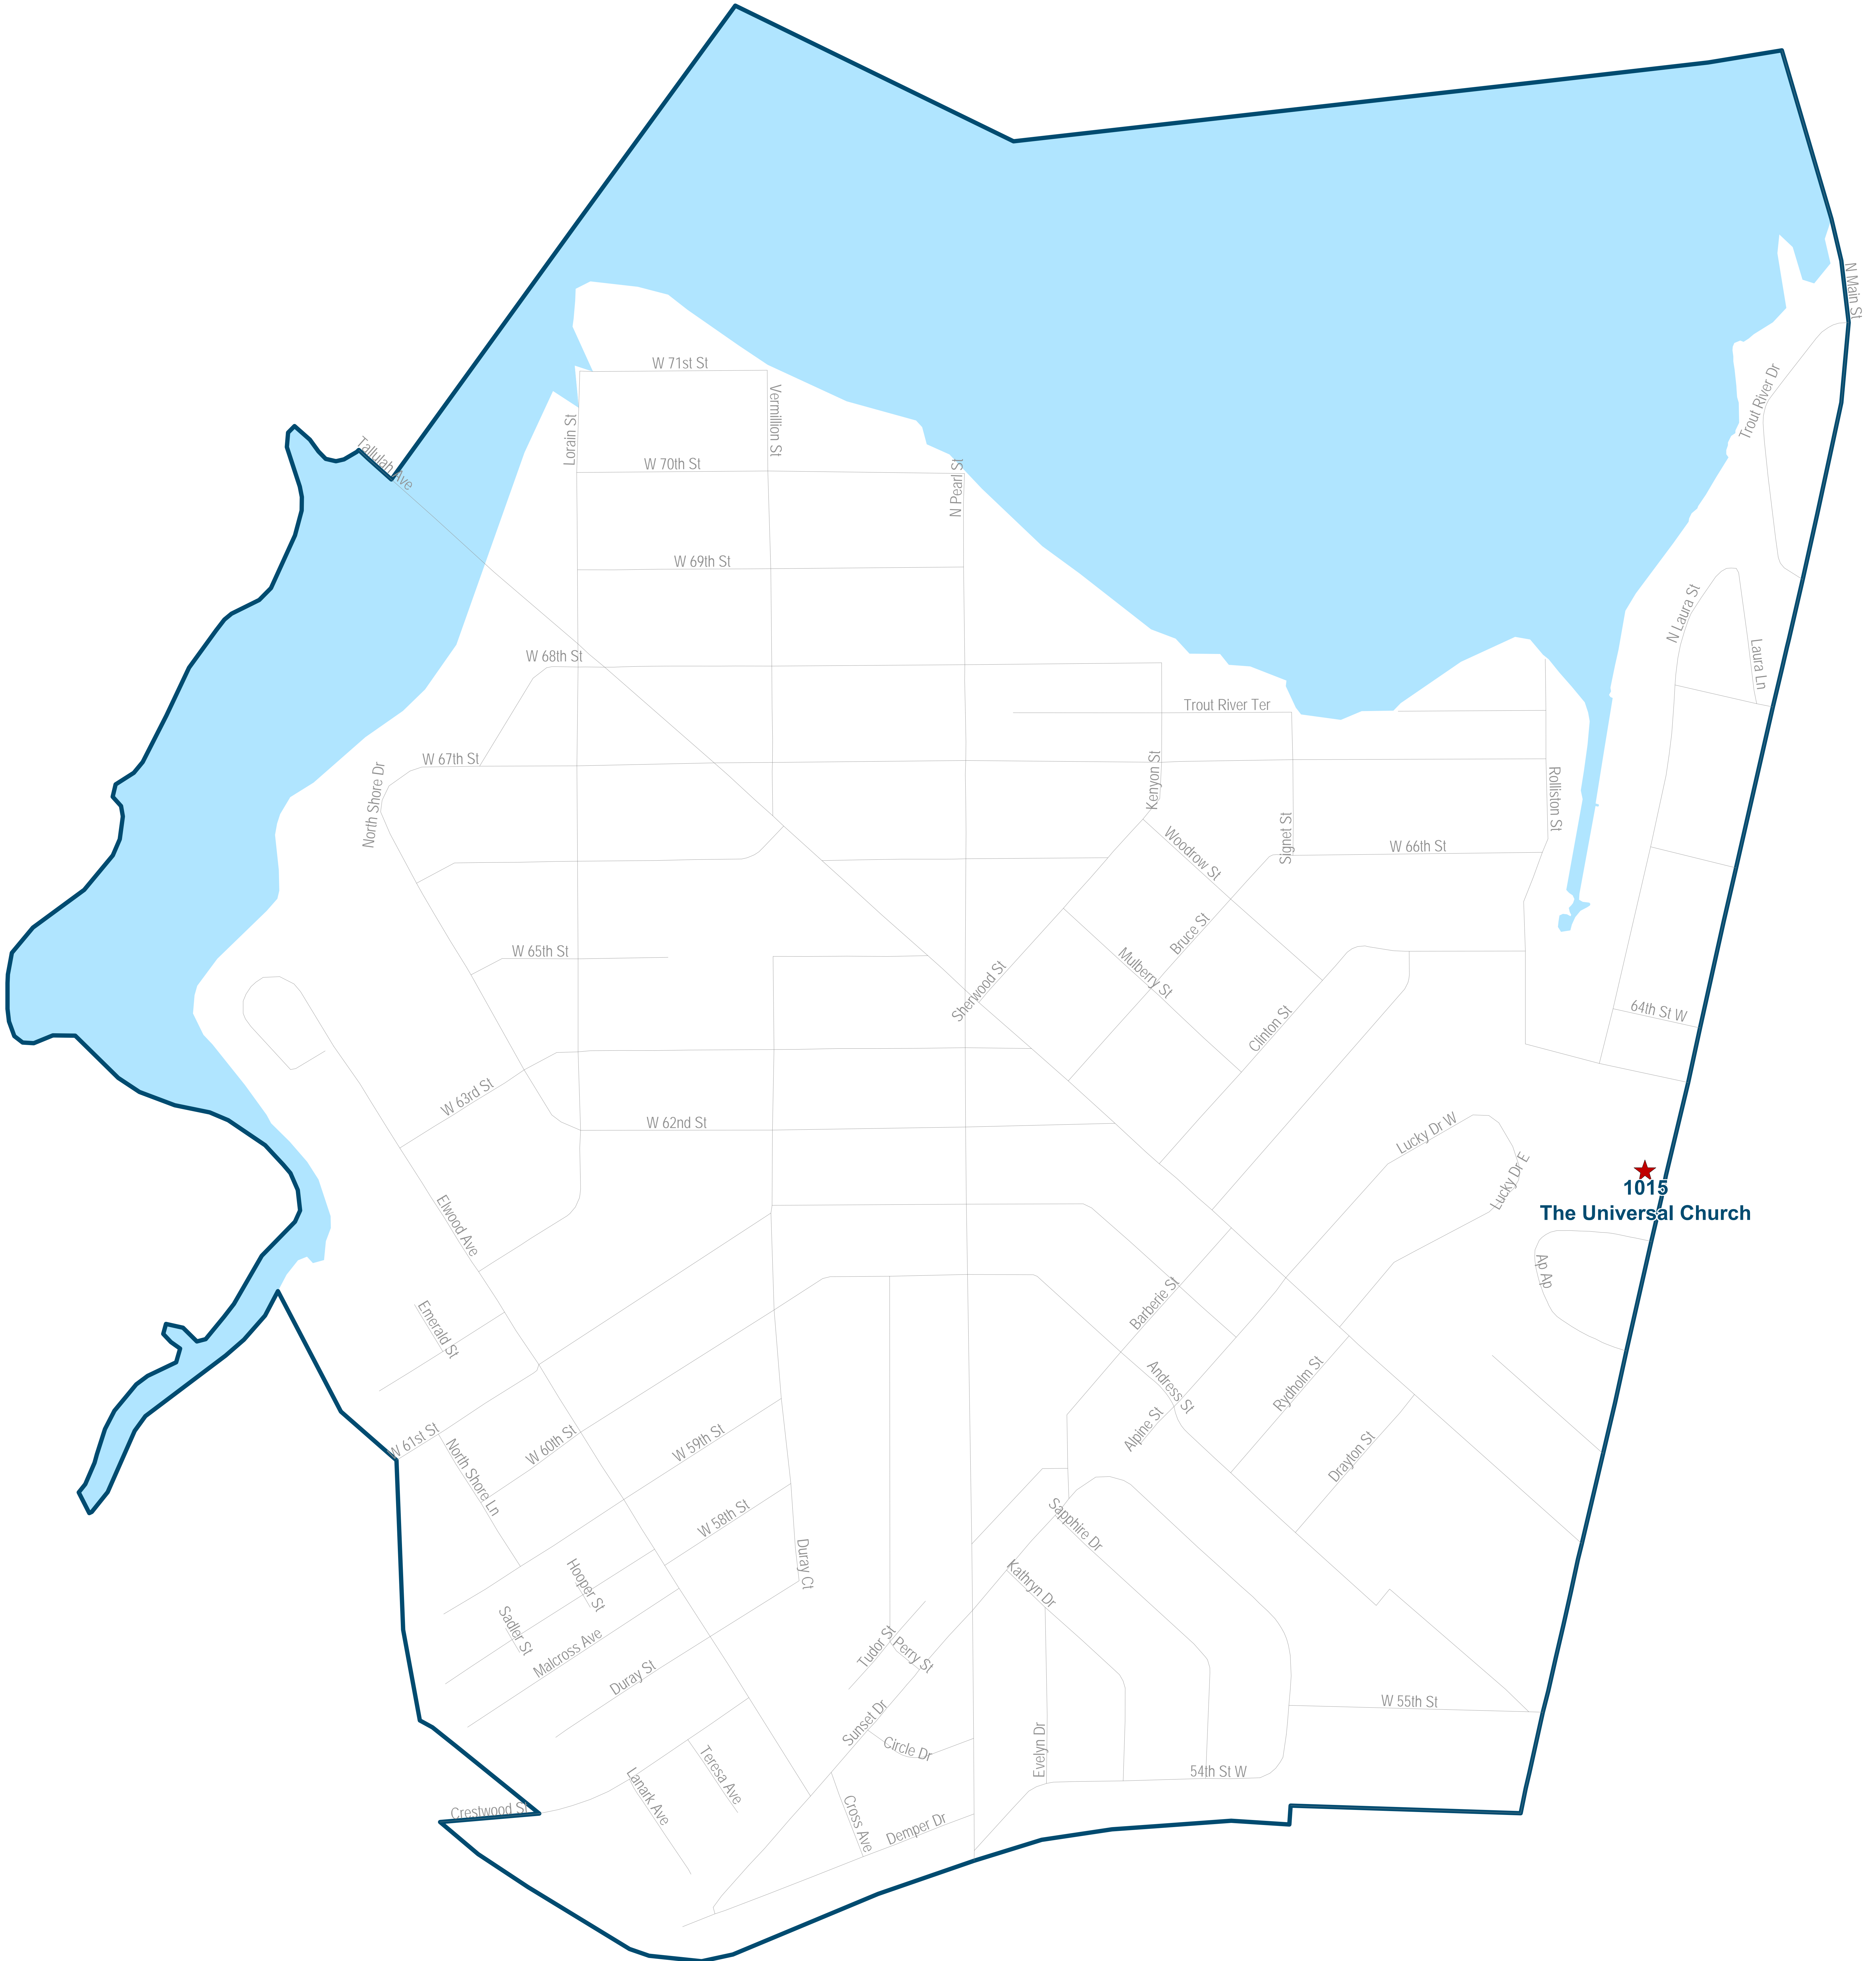

Duval County Supervisor of Elections Precinct 1015

The Universal Church
7137 N Main St
Jacksonville, FL 32208

1015
The Universal Church