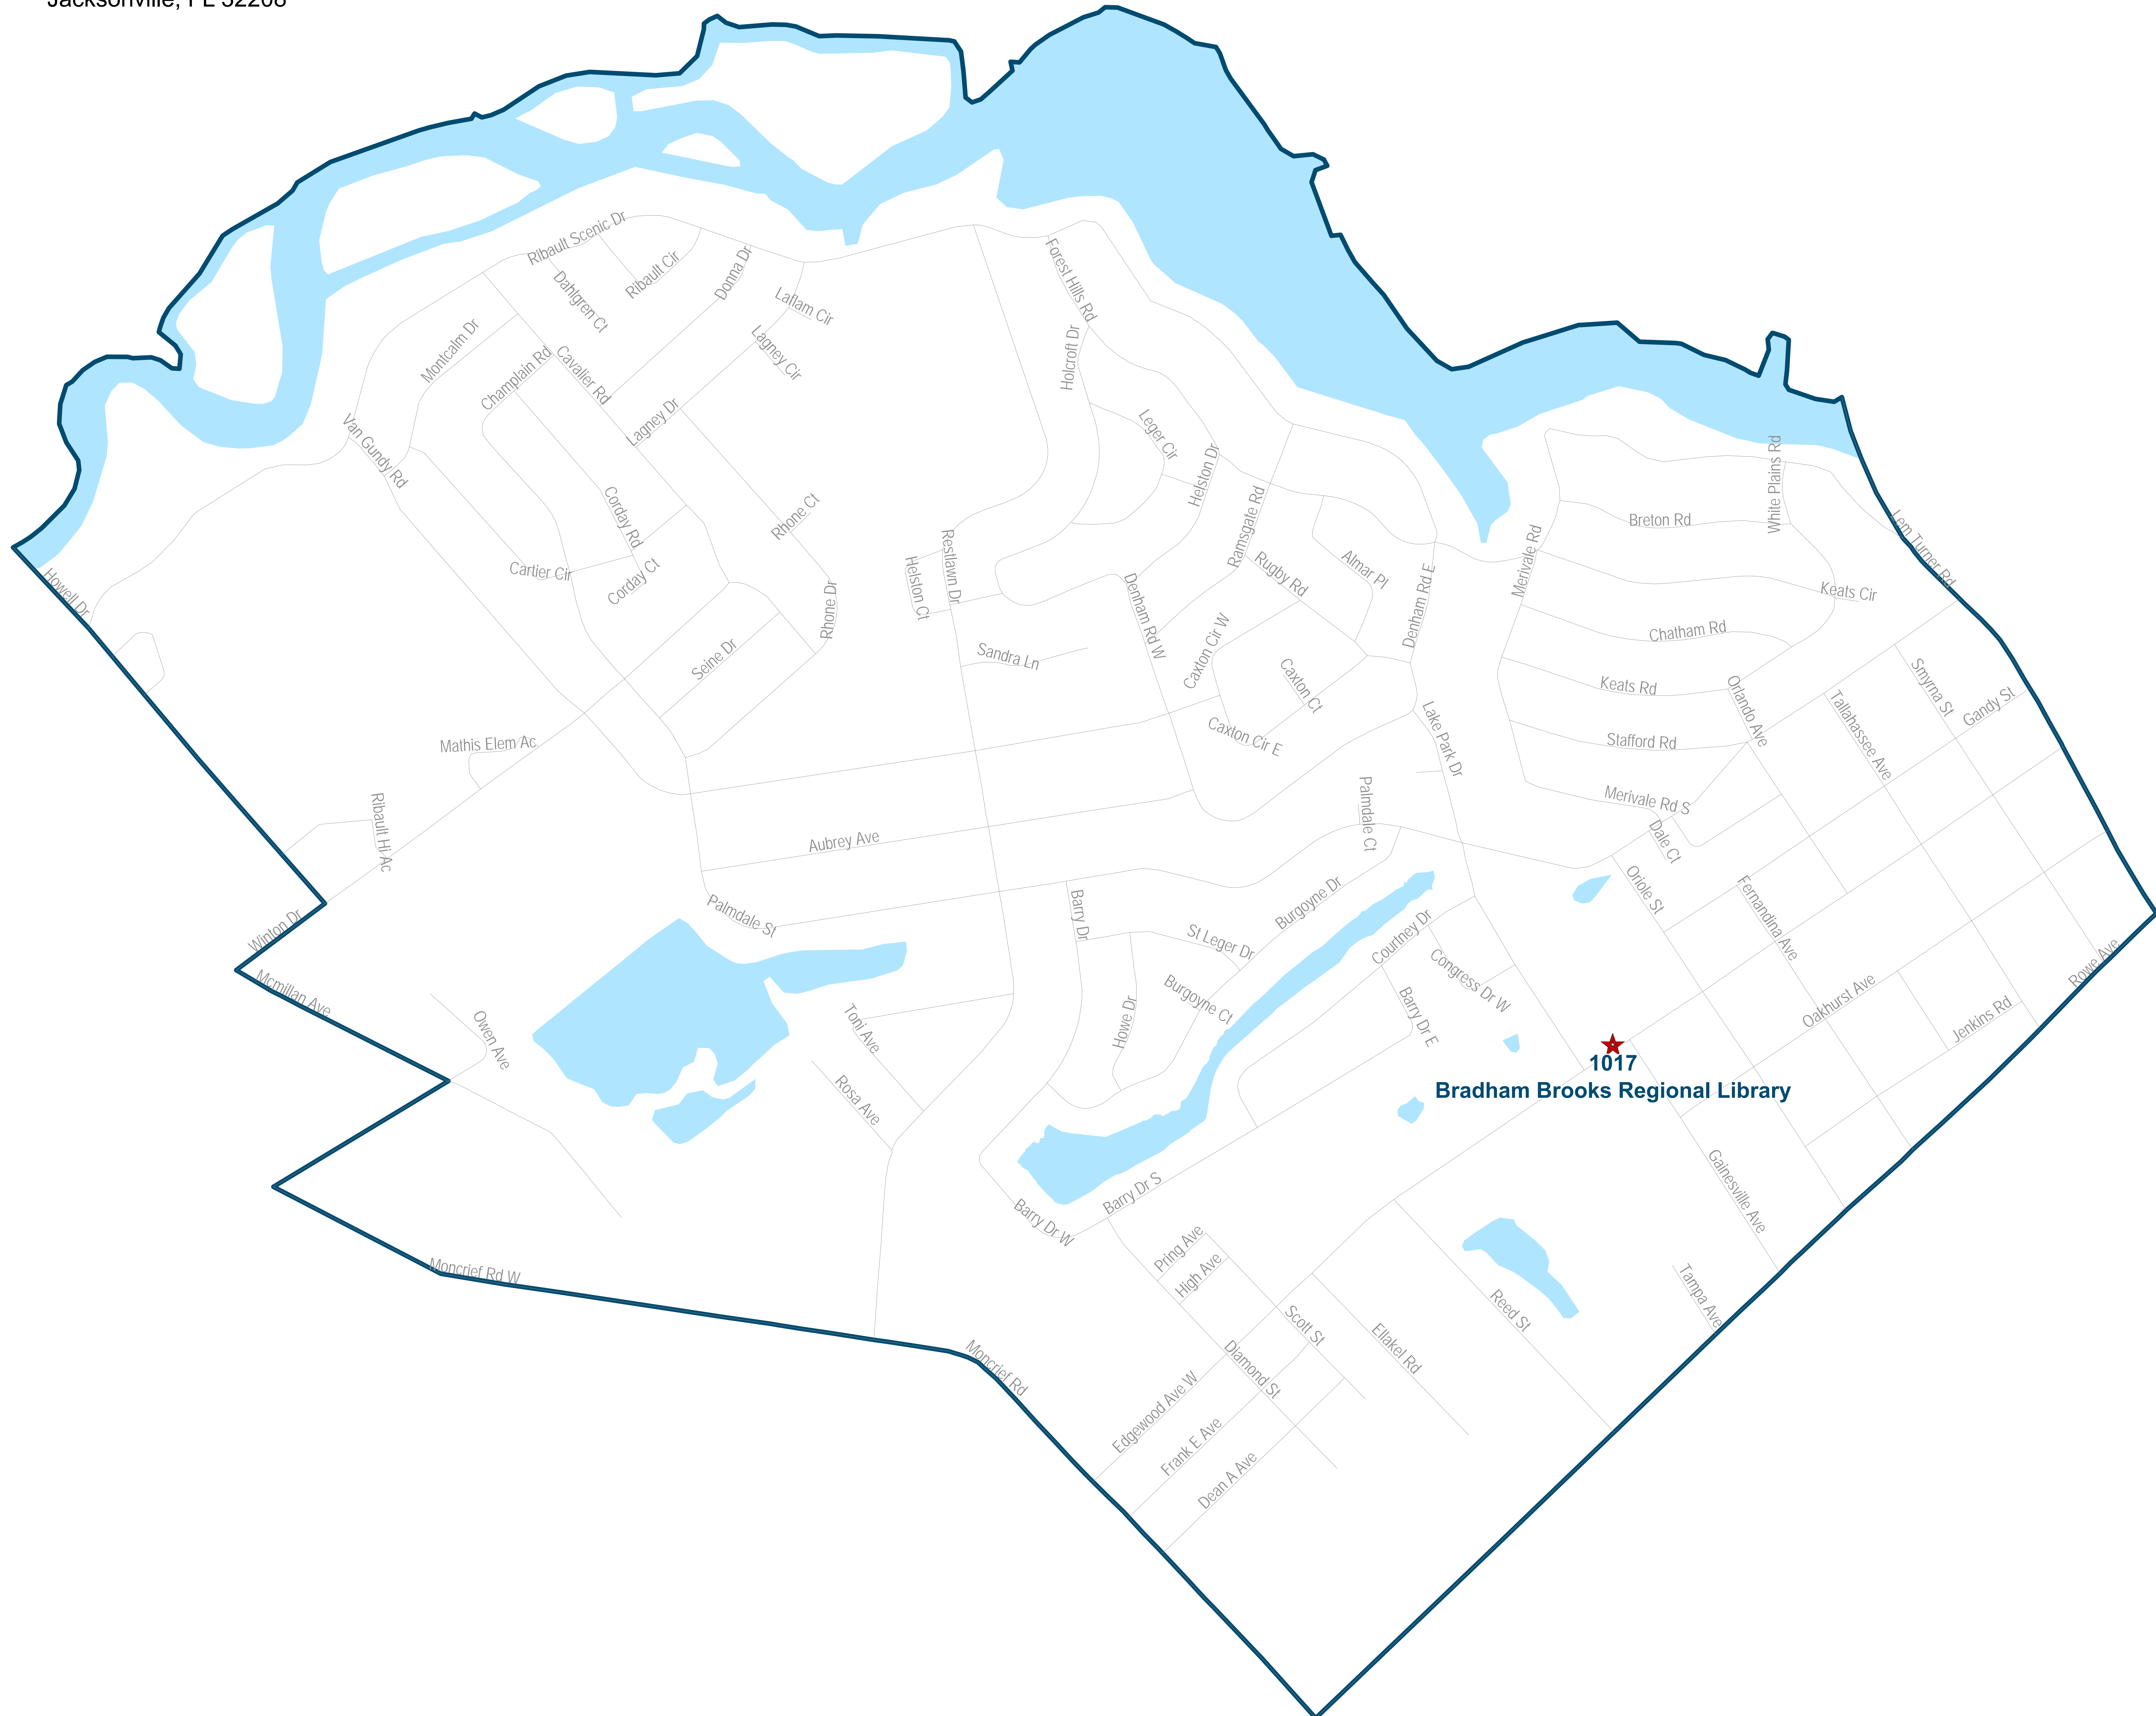

Duval County Supervisor of Elections Precinct 1017

Bradham Brooks Regional Library
1755 Edgewood Ave W
Jacksonville, FL 32208

1017
Bradham Brooks Regional Library