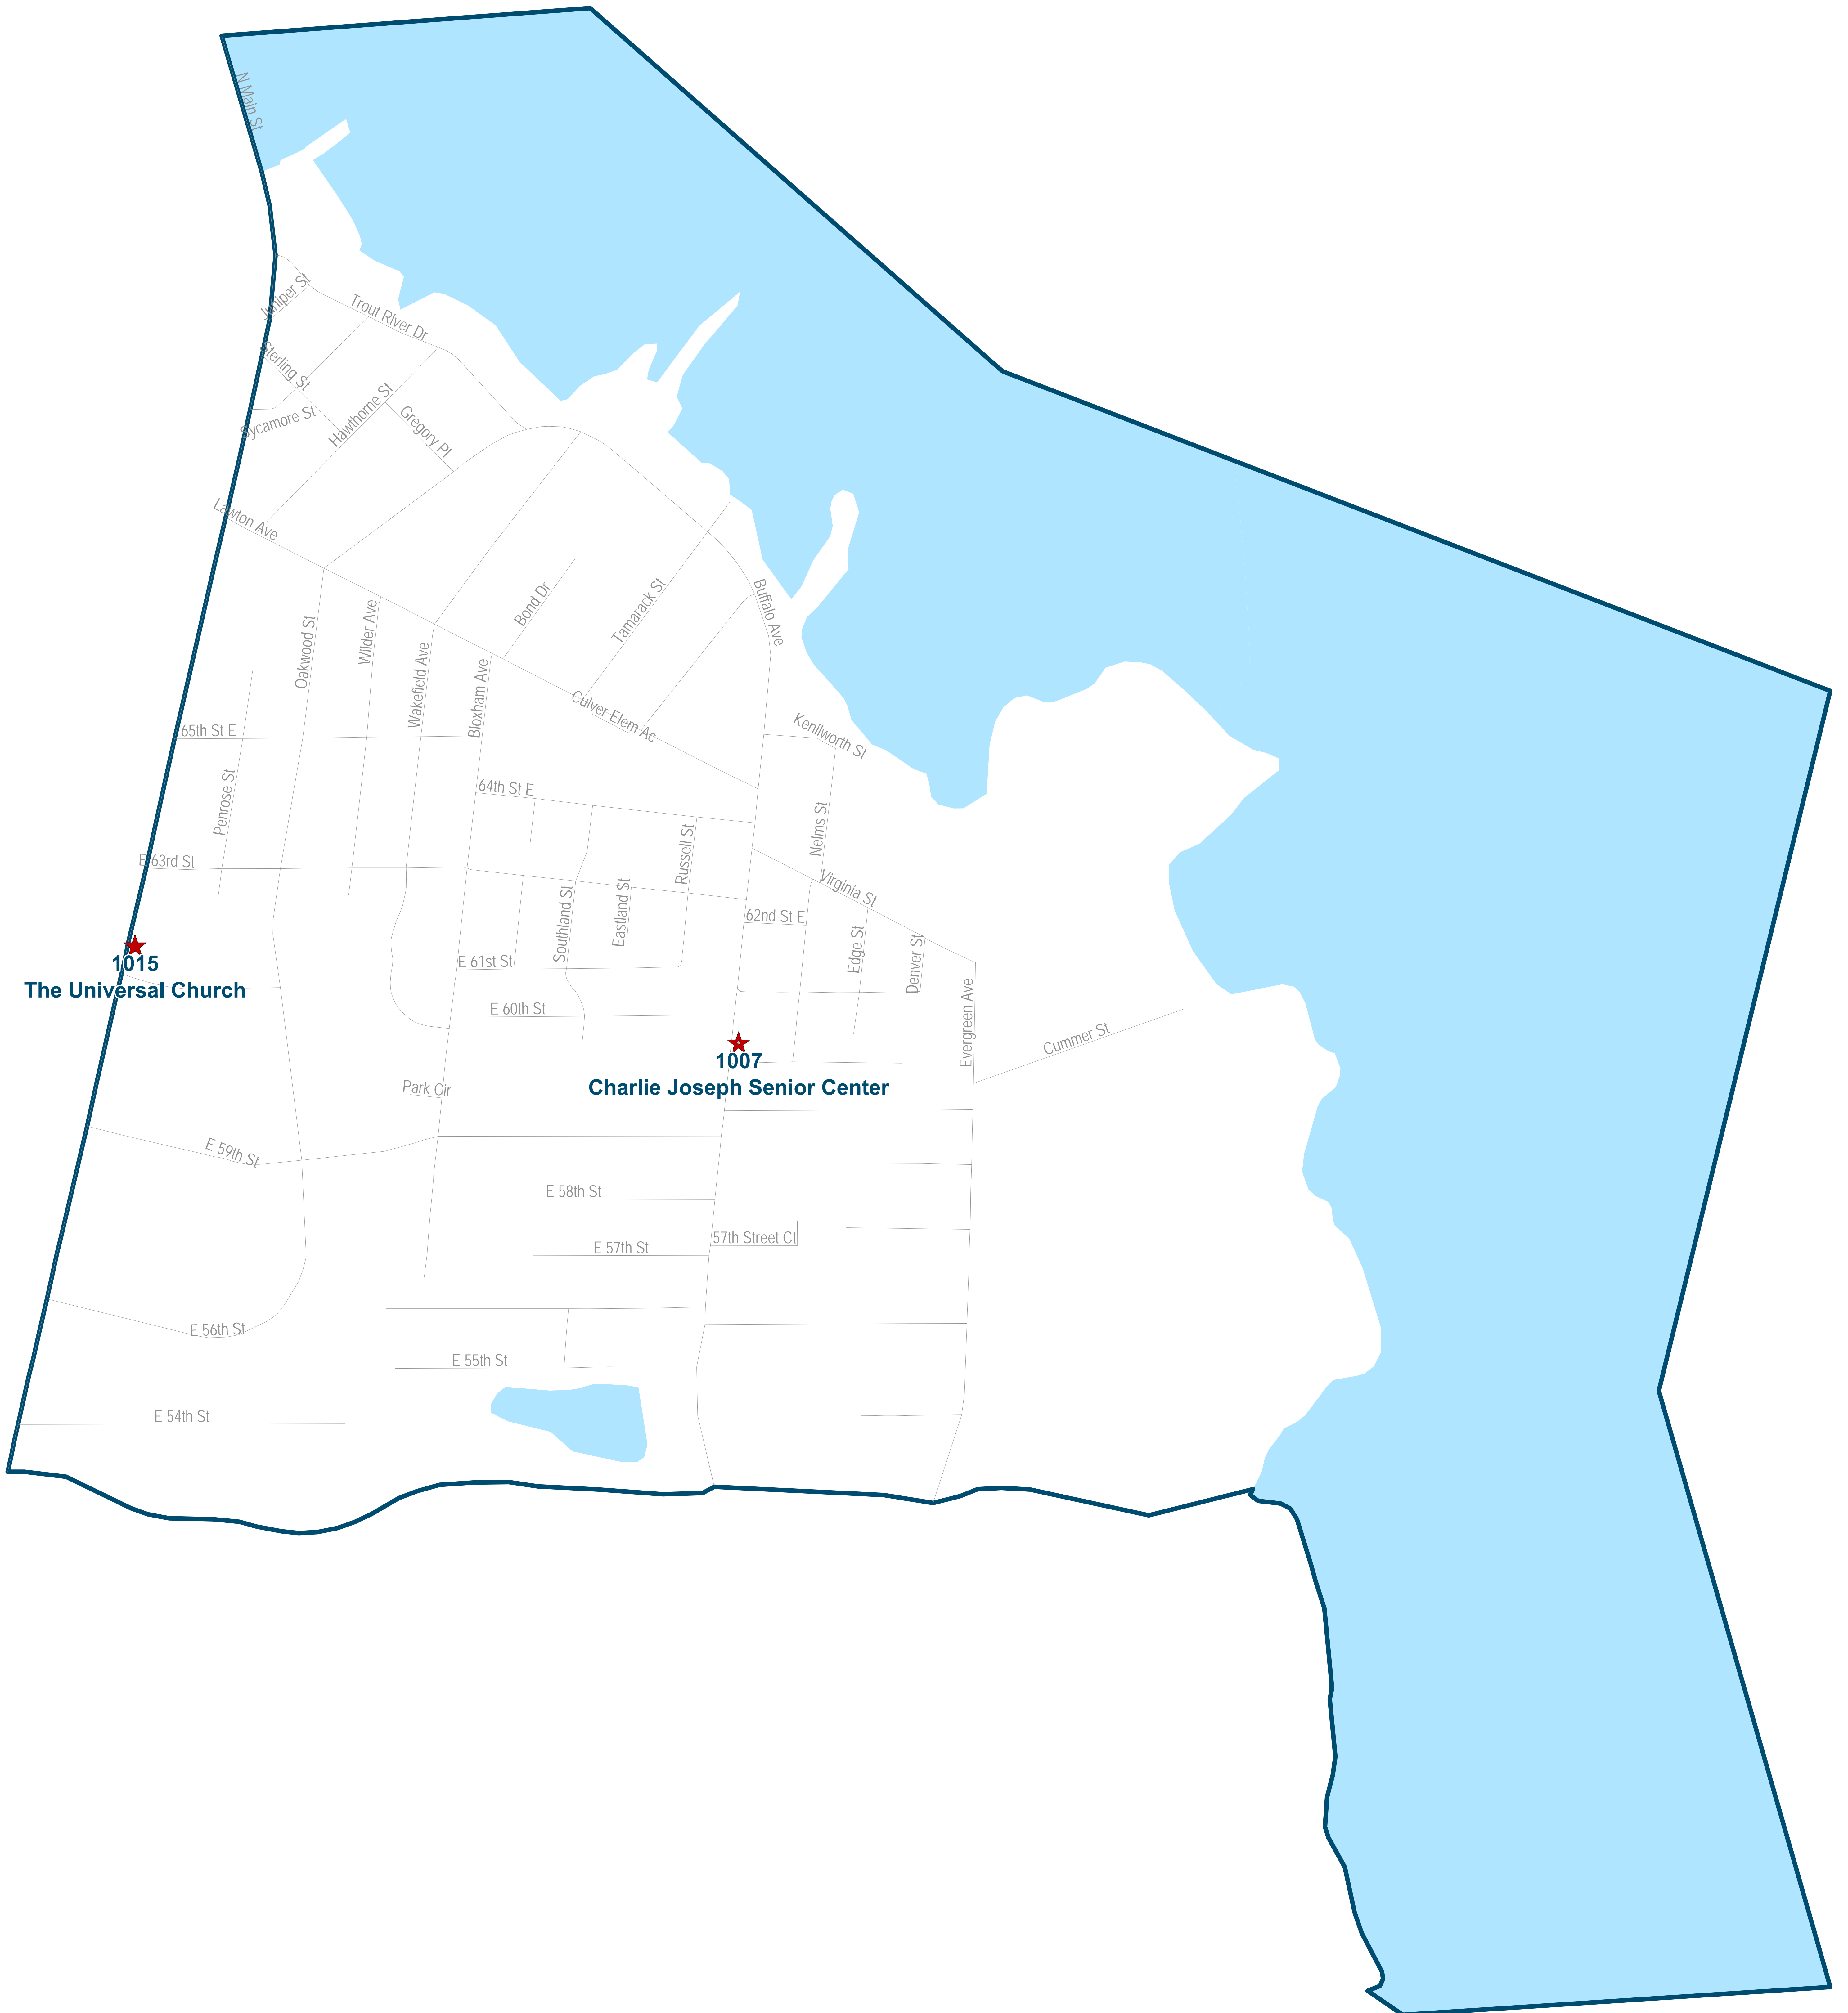

Duval County Supervisor of Elections

Precinct 1007

Charlie Joseph Senior Center
6943 Buffalo Ave
Jacksonville, FL 32208