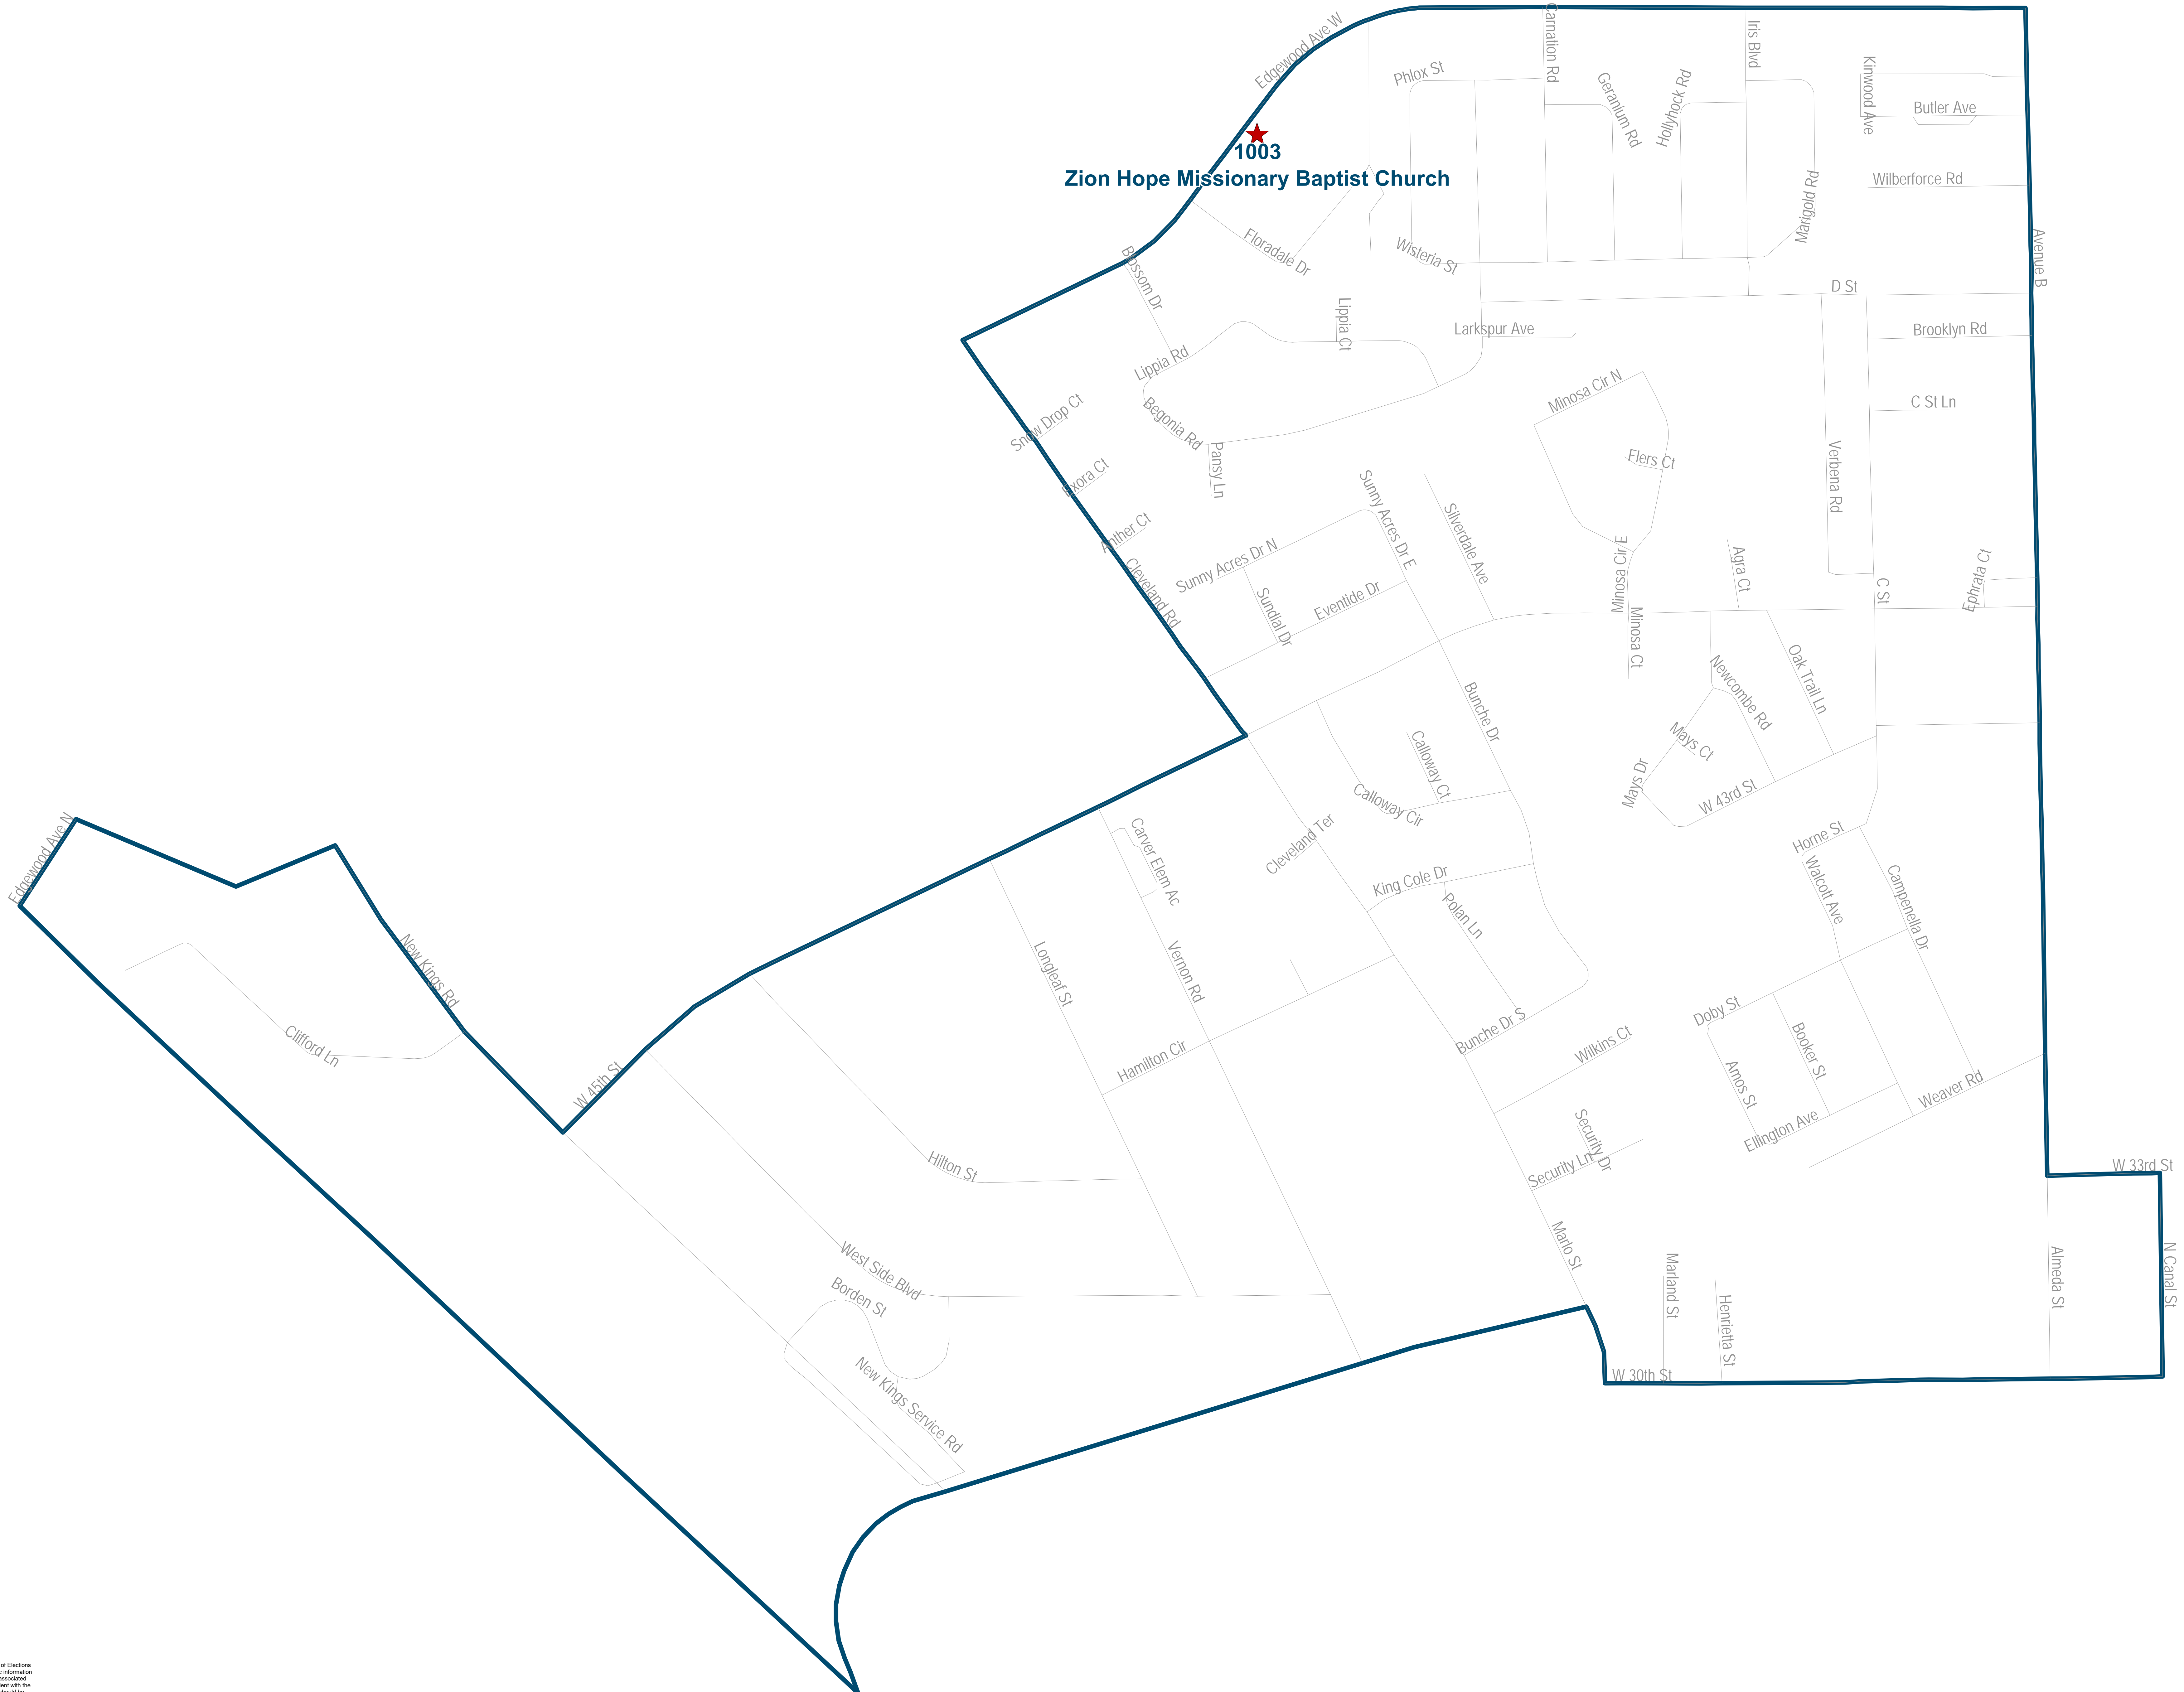

Duval County Supervisor of Elections Precinct 1003

Zion Hope Missionary Baptist Church
2803 Edgewood Ave W
Jacksonville, FL 32209

1003
Zion Hope Missionary Baptist Church