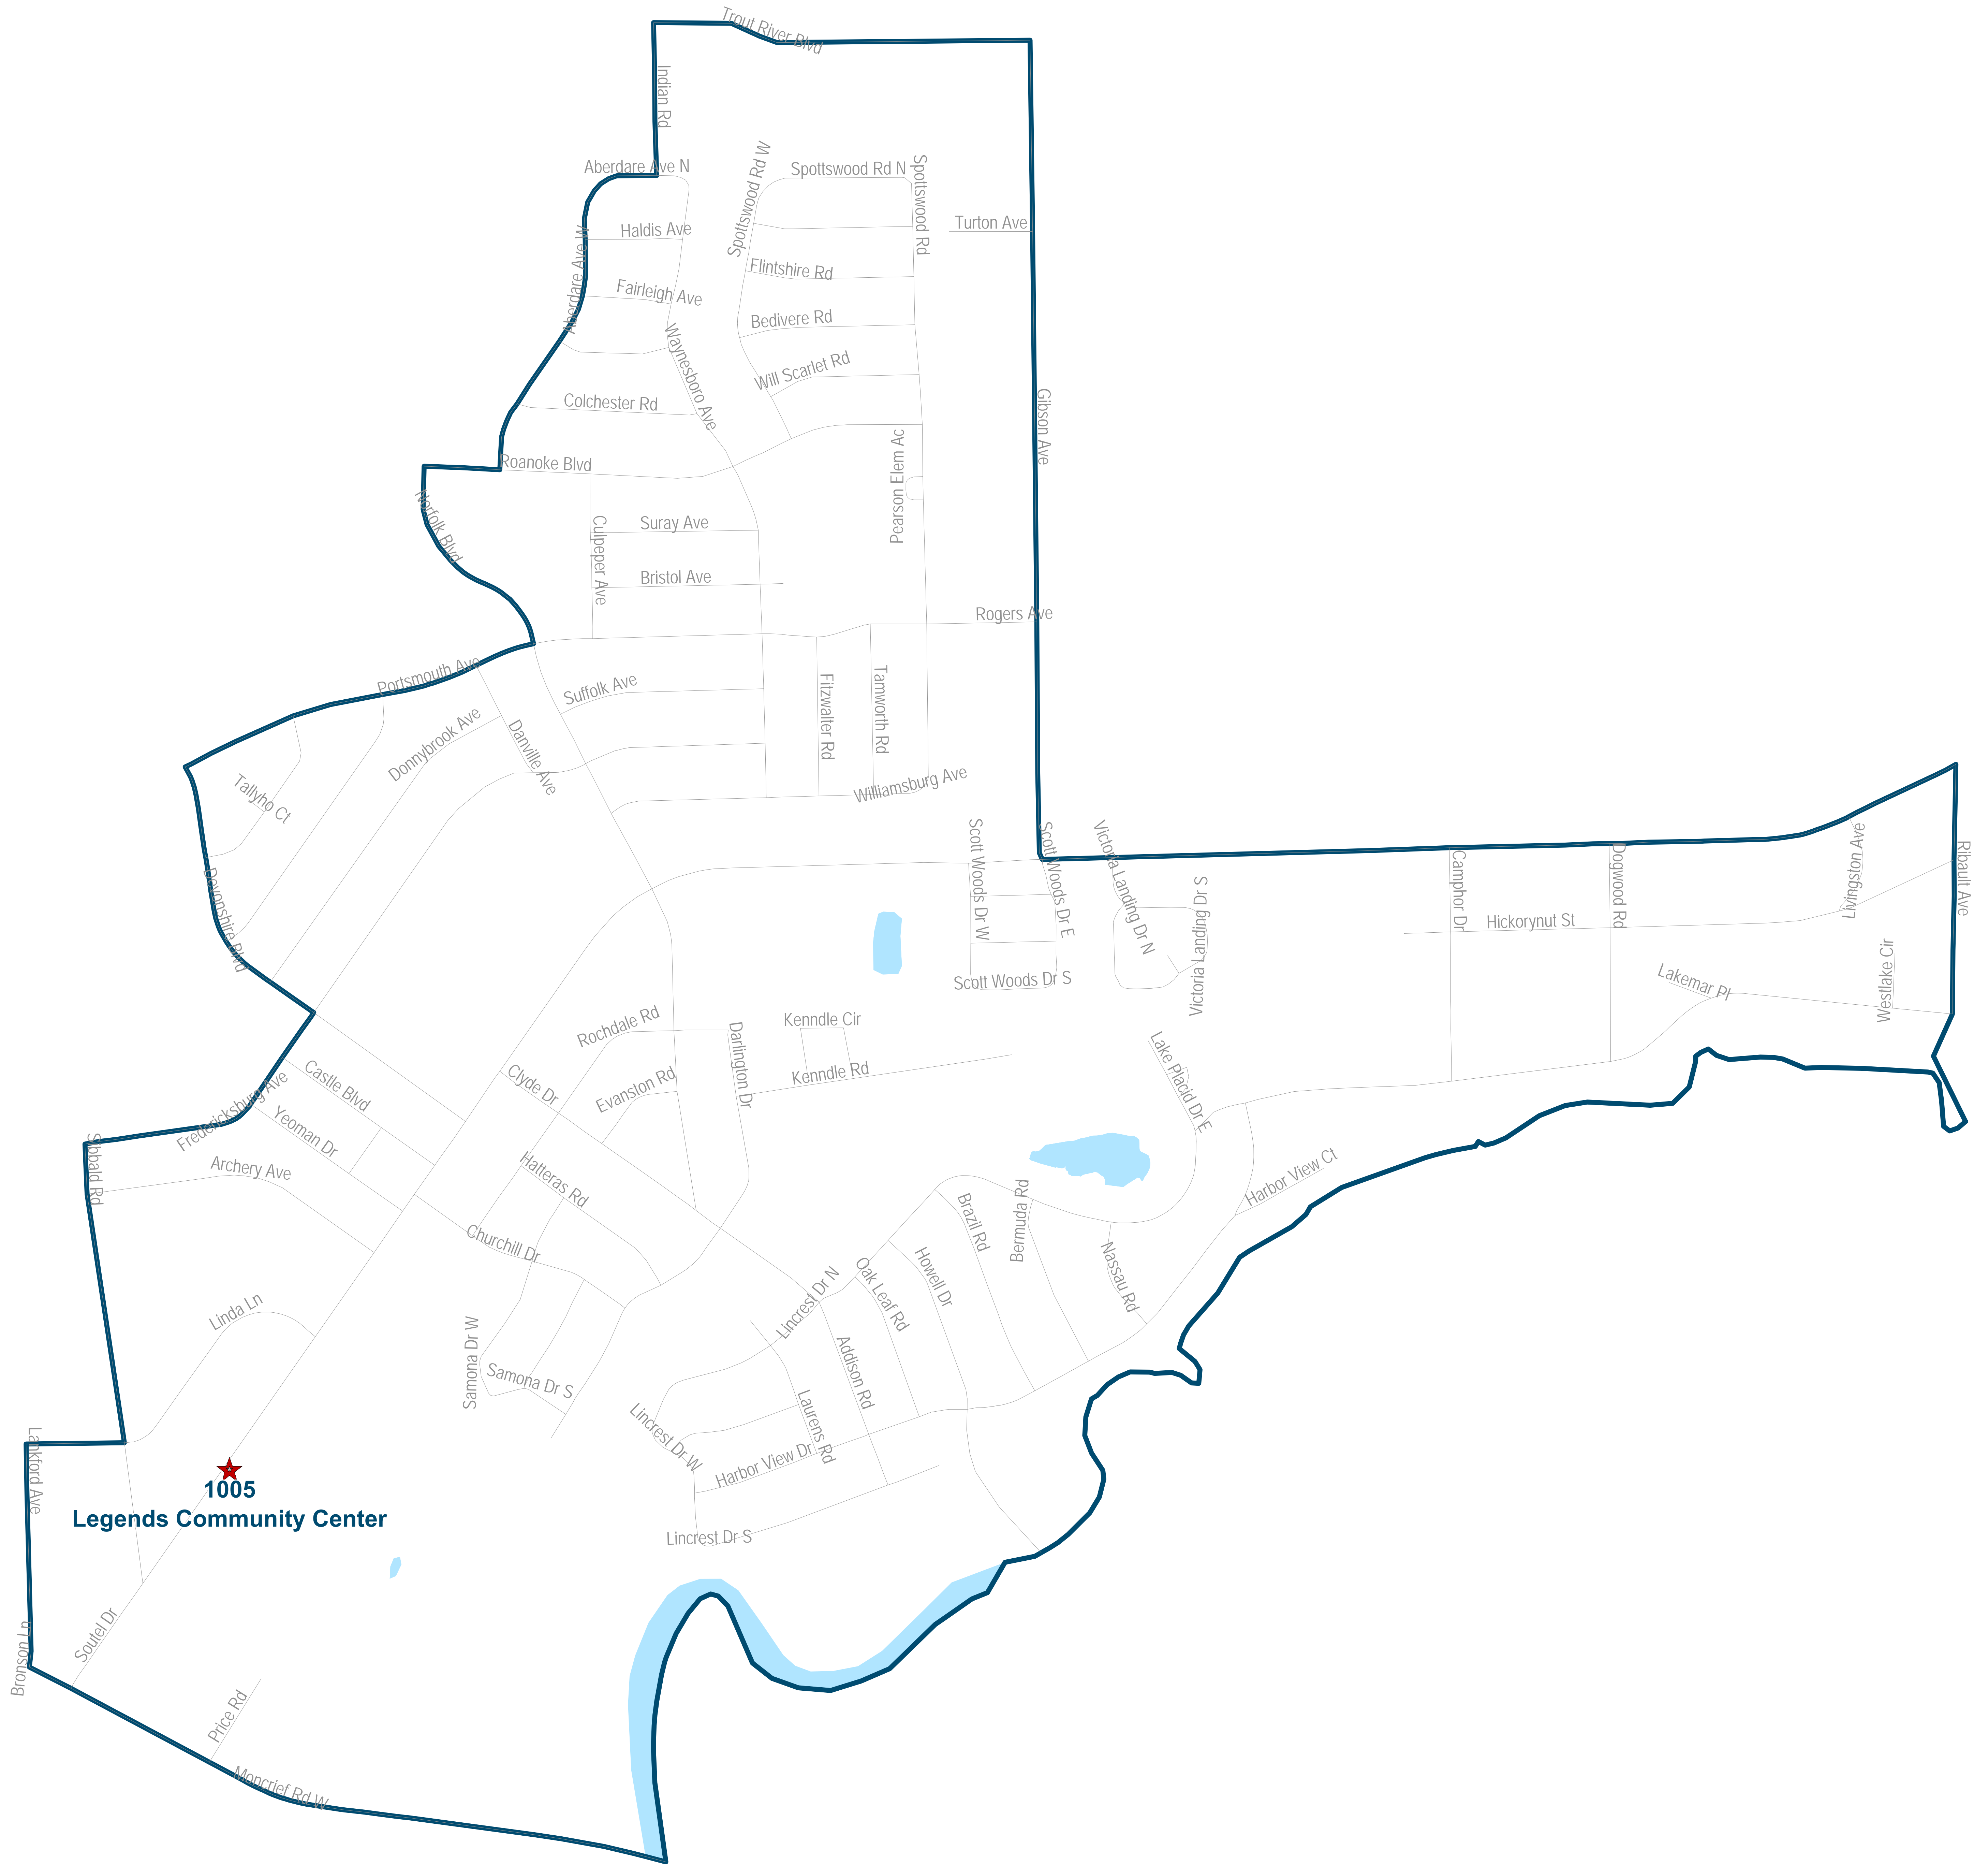

Duval County Supervisor of Elections Precinct 1005

Legends Community Center
5130 Soutel Dr
Jacksonville, FL 32208

1005
Legends Community Center