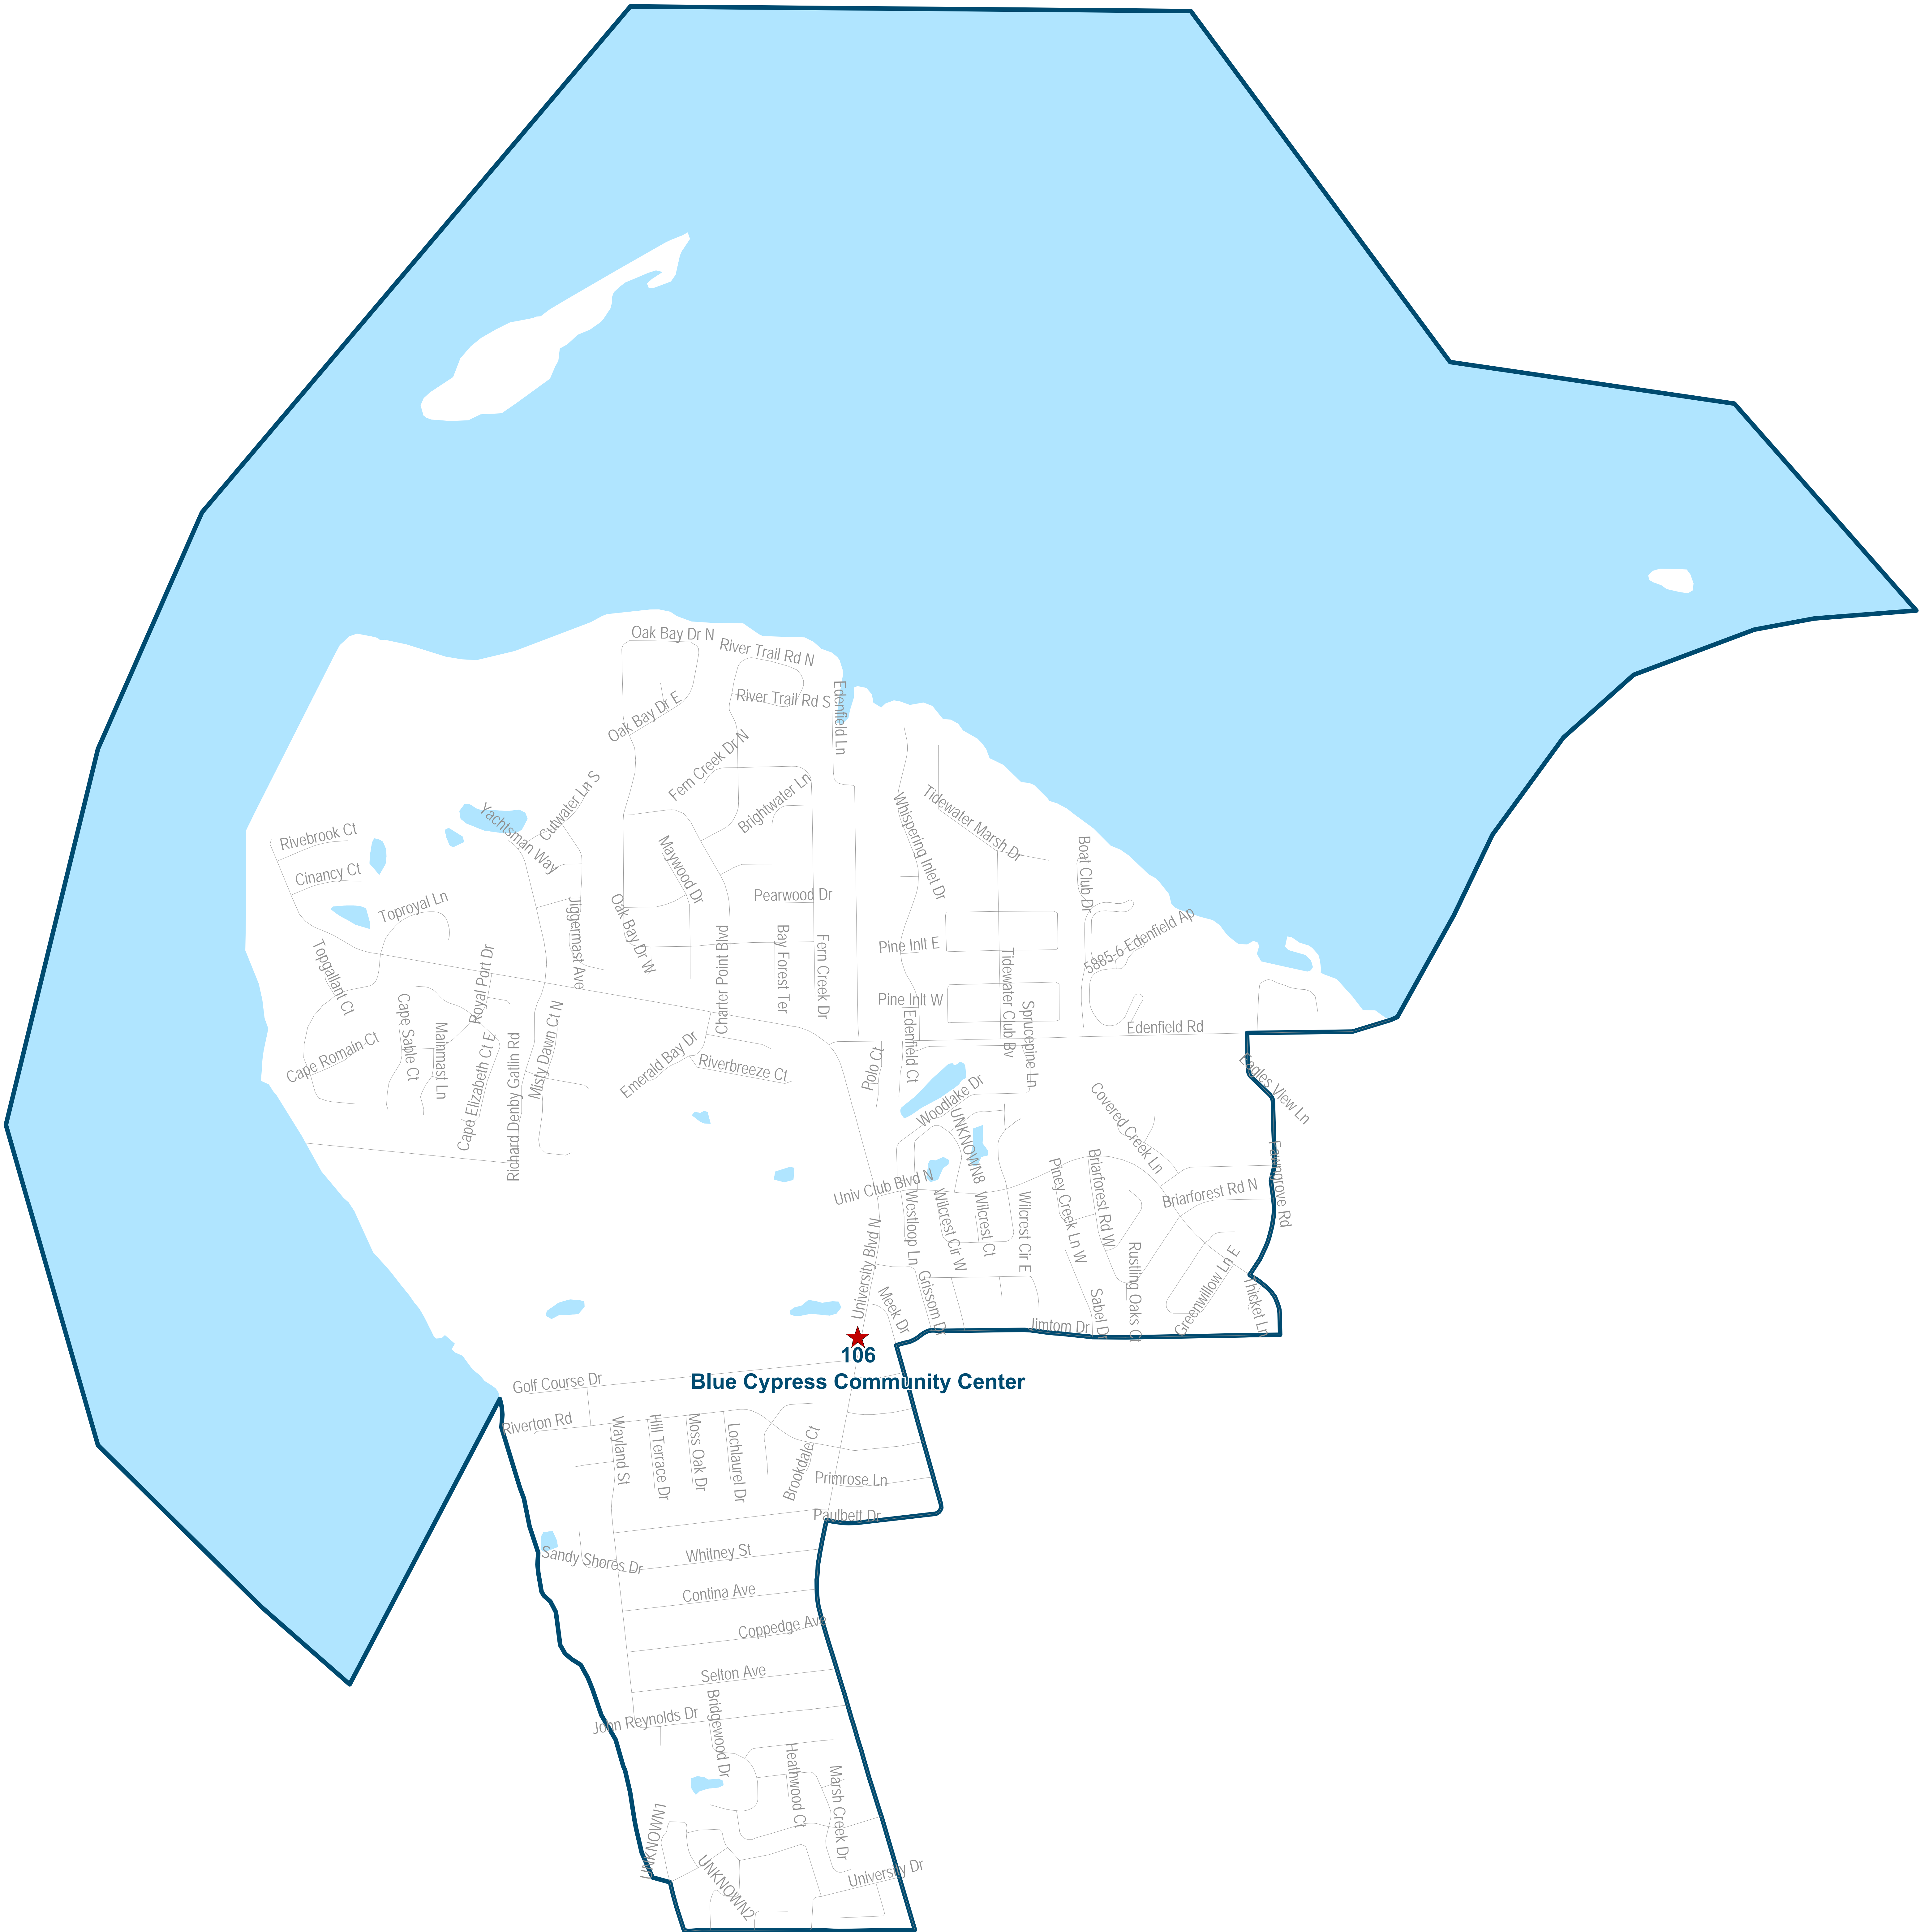

Duval County Supervisor of Elections Precinct 106

Blue Cypress Community Center
4012 University Blvd N
Jacksonville, FL 32277

106
Blue Cypress Community Center