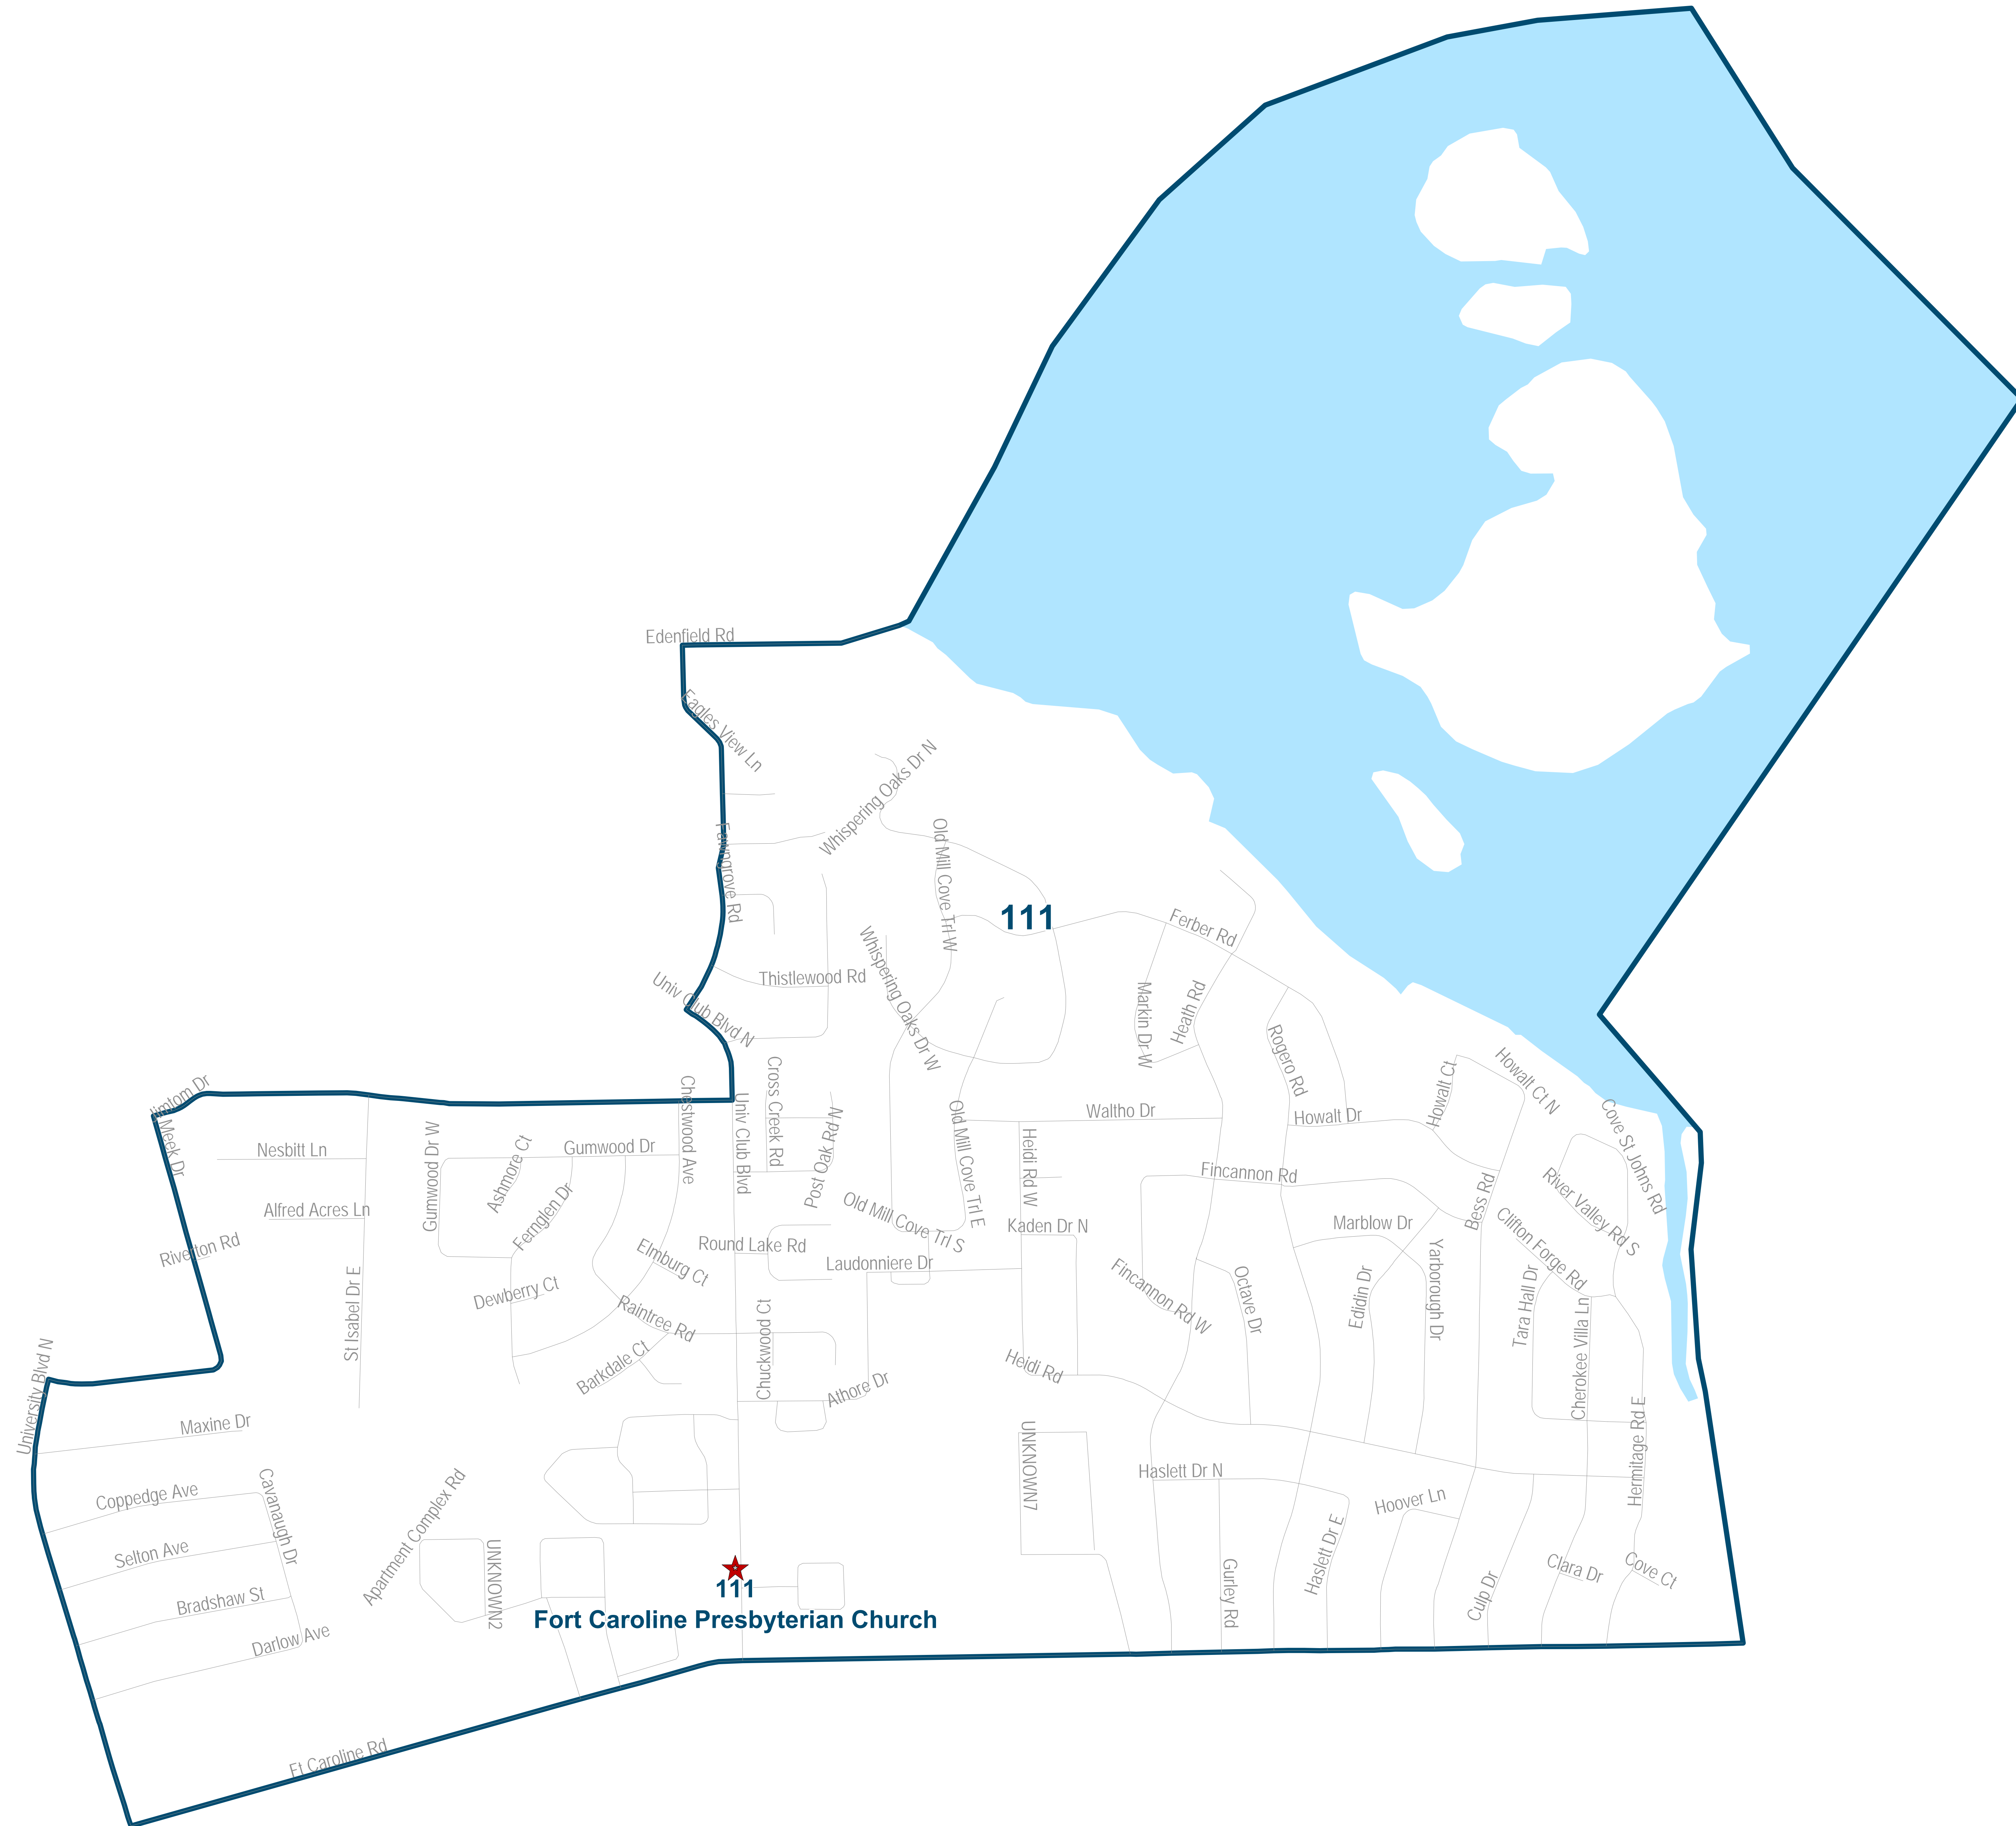

Duval County Supervisor of Elections Precinct 111

Fort Caroline Presbyterian Church
3754 Univ Club Blvd
Jacksonville, FL 32277