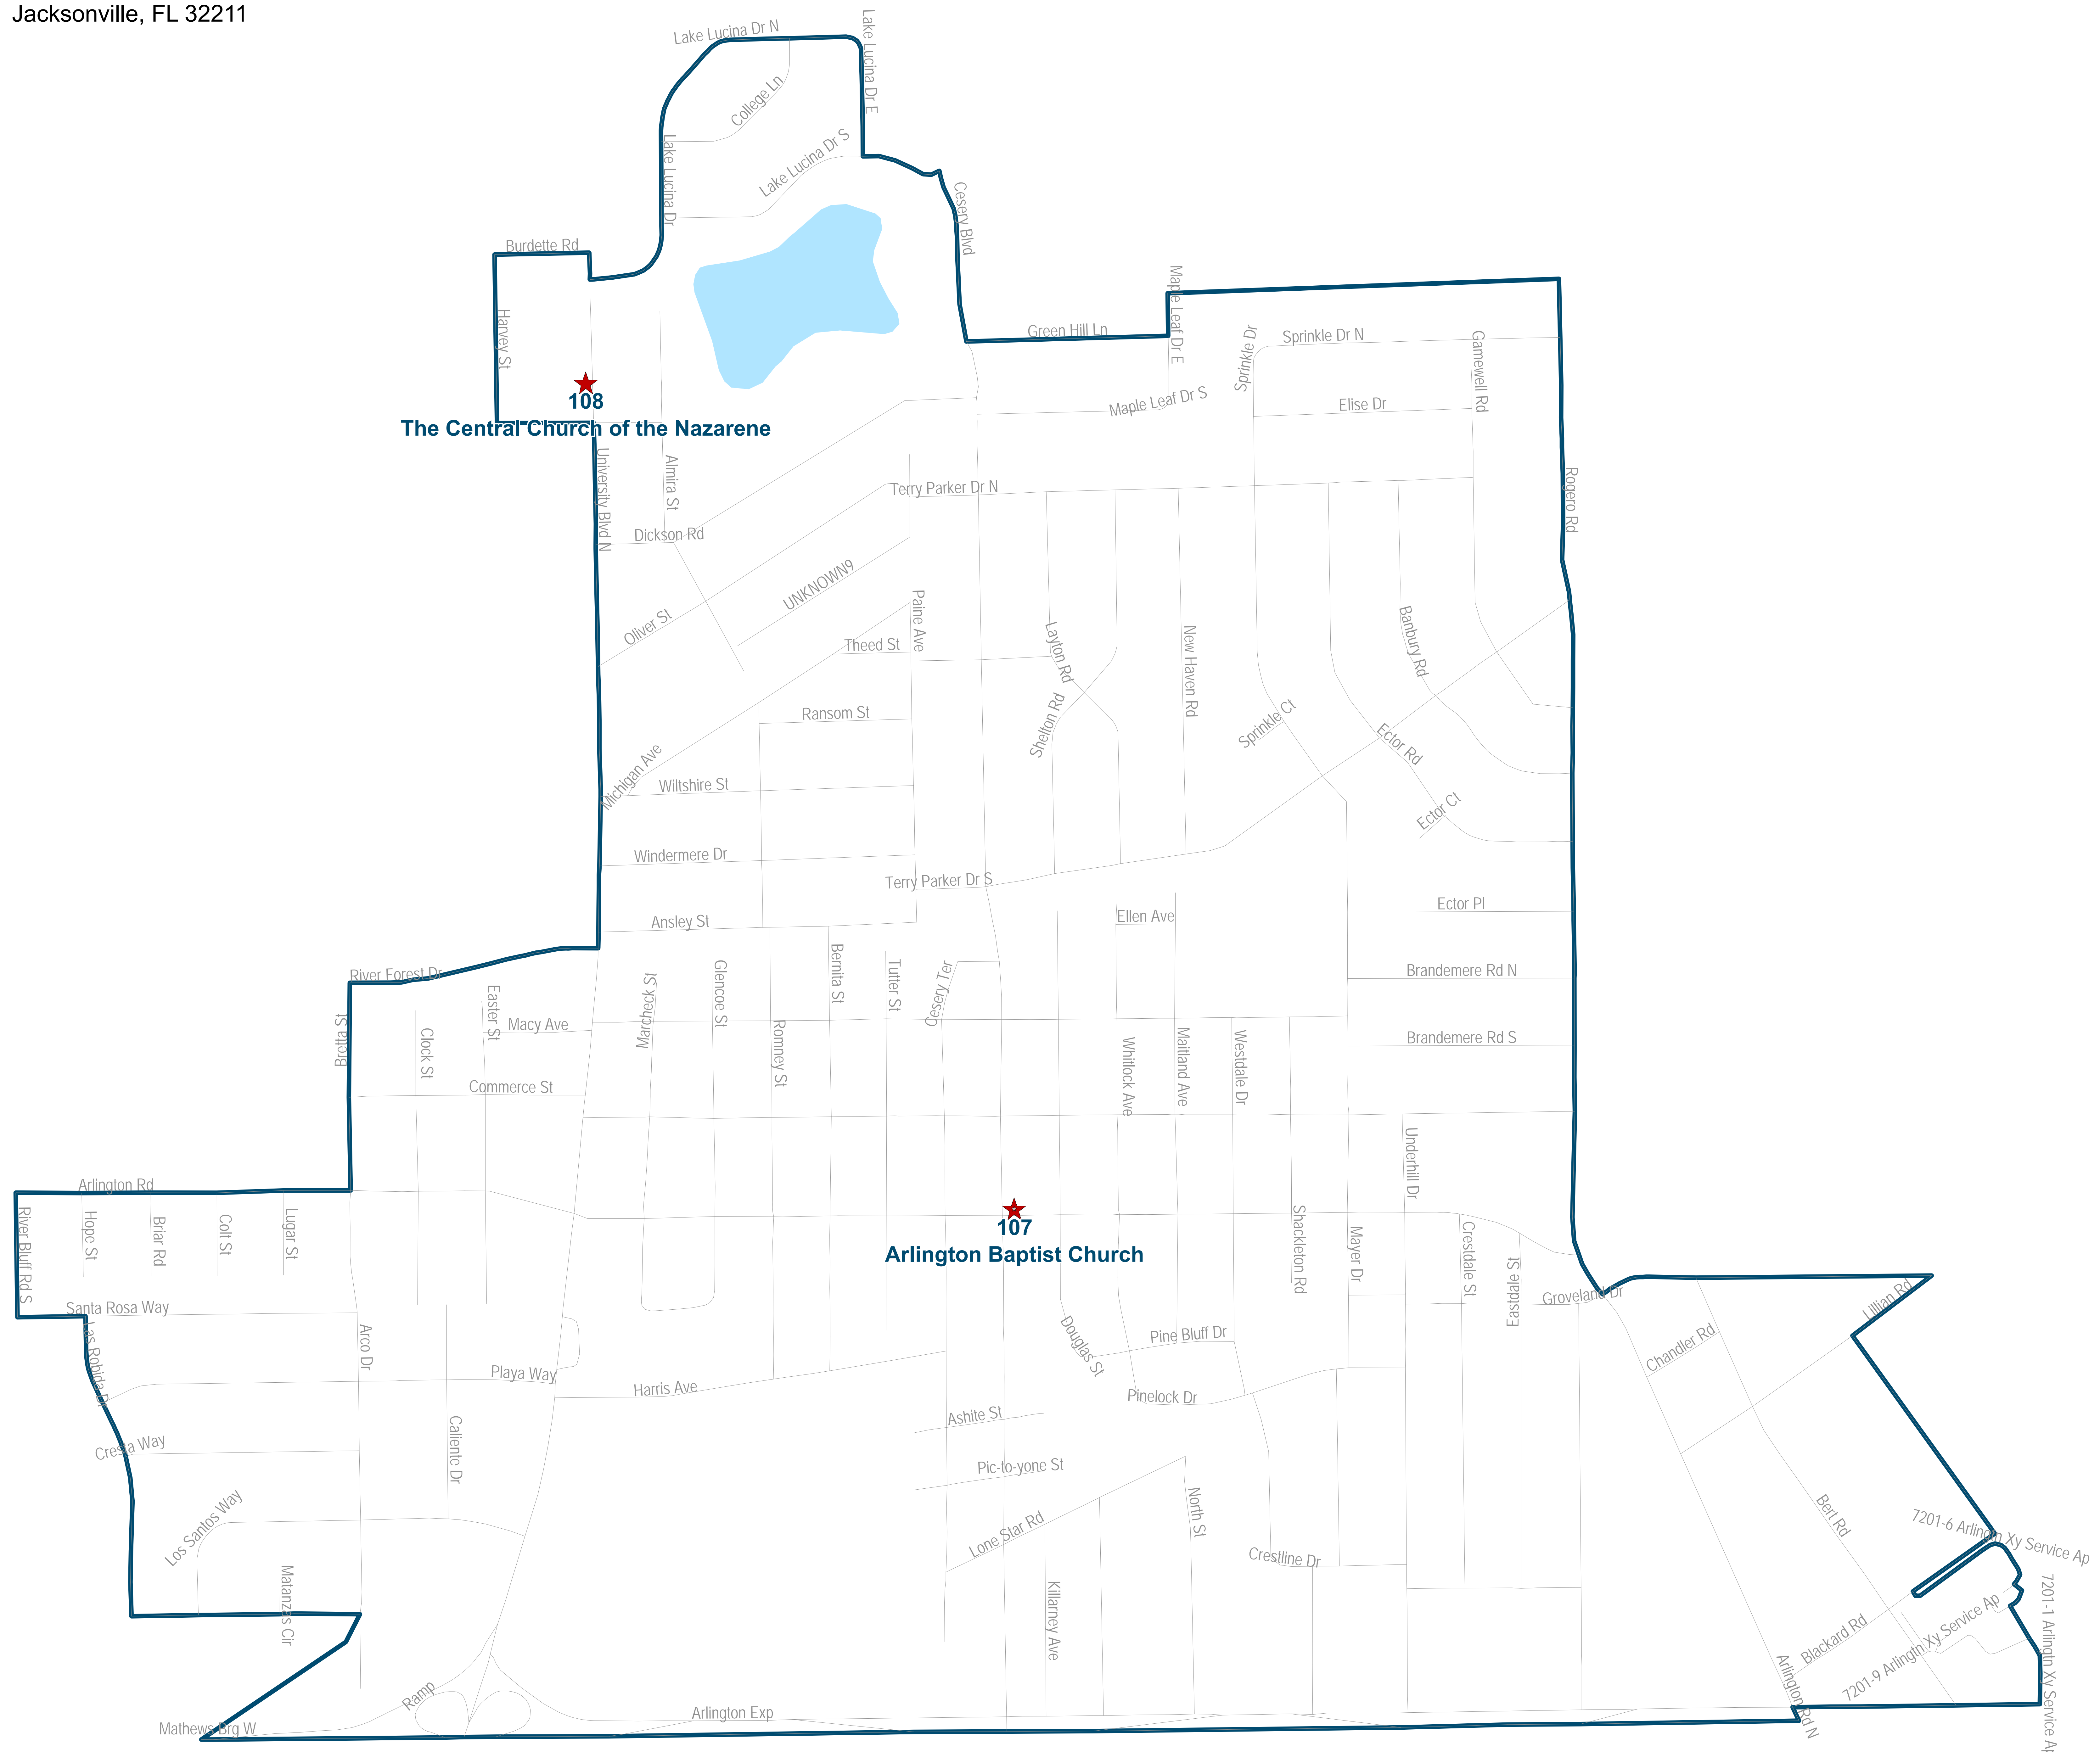

Duval County Supervisor of Elections Precinct 107

Arlington Baptist Church
6009 Arlington Rd
Jacksonville, FL 32211