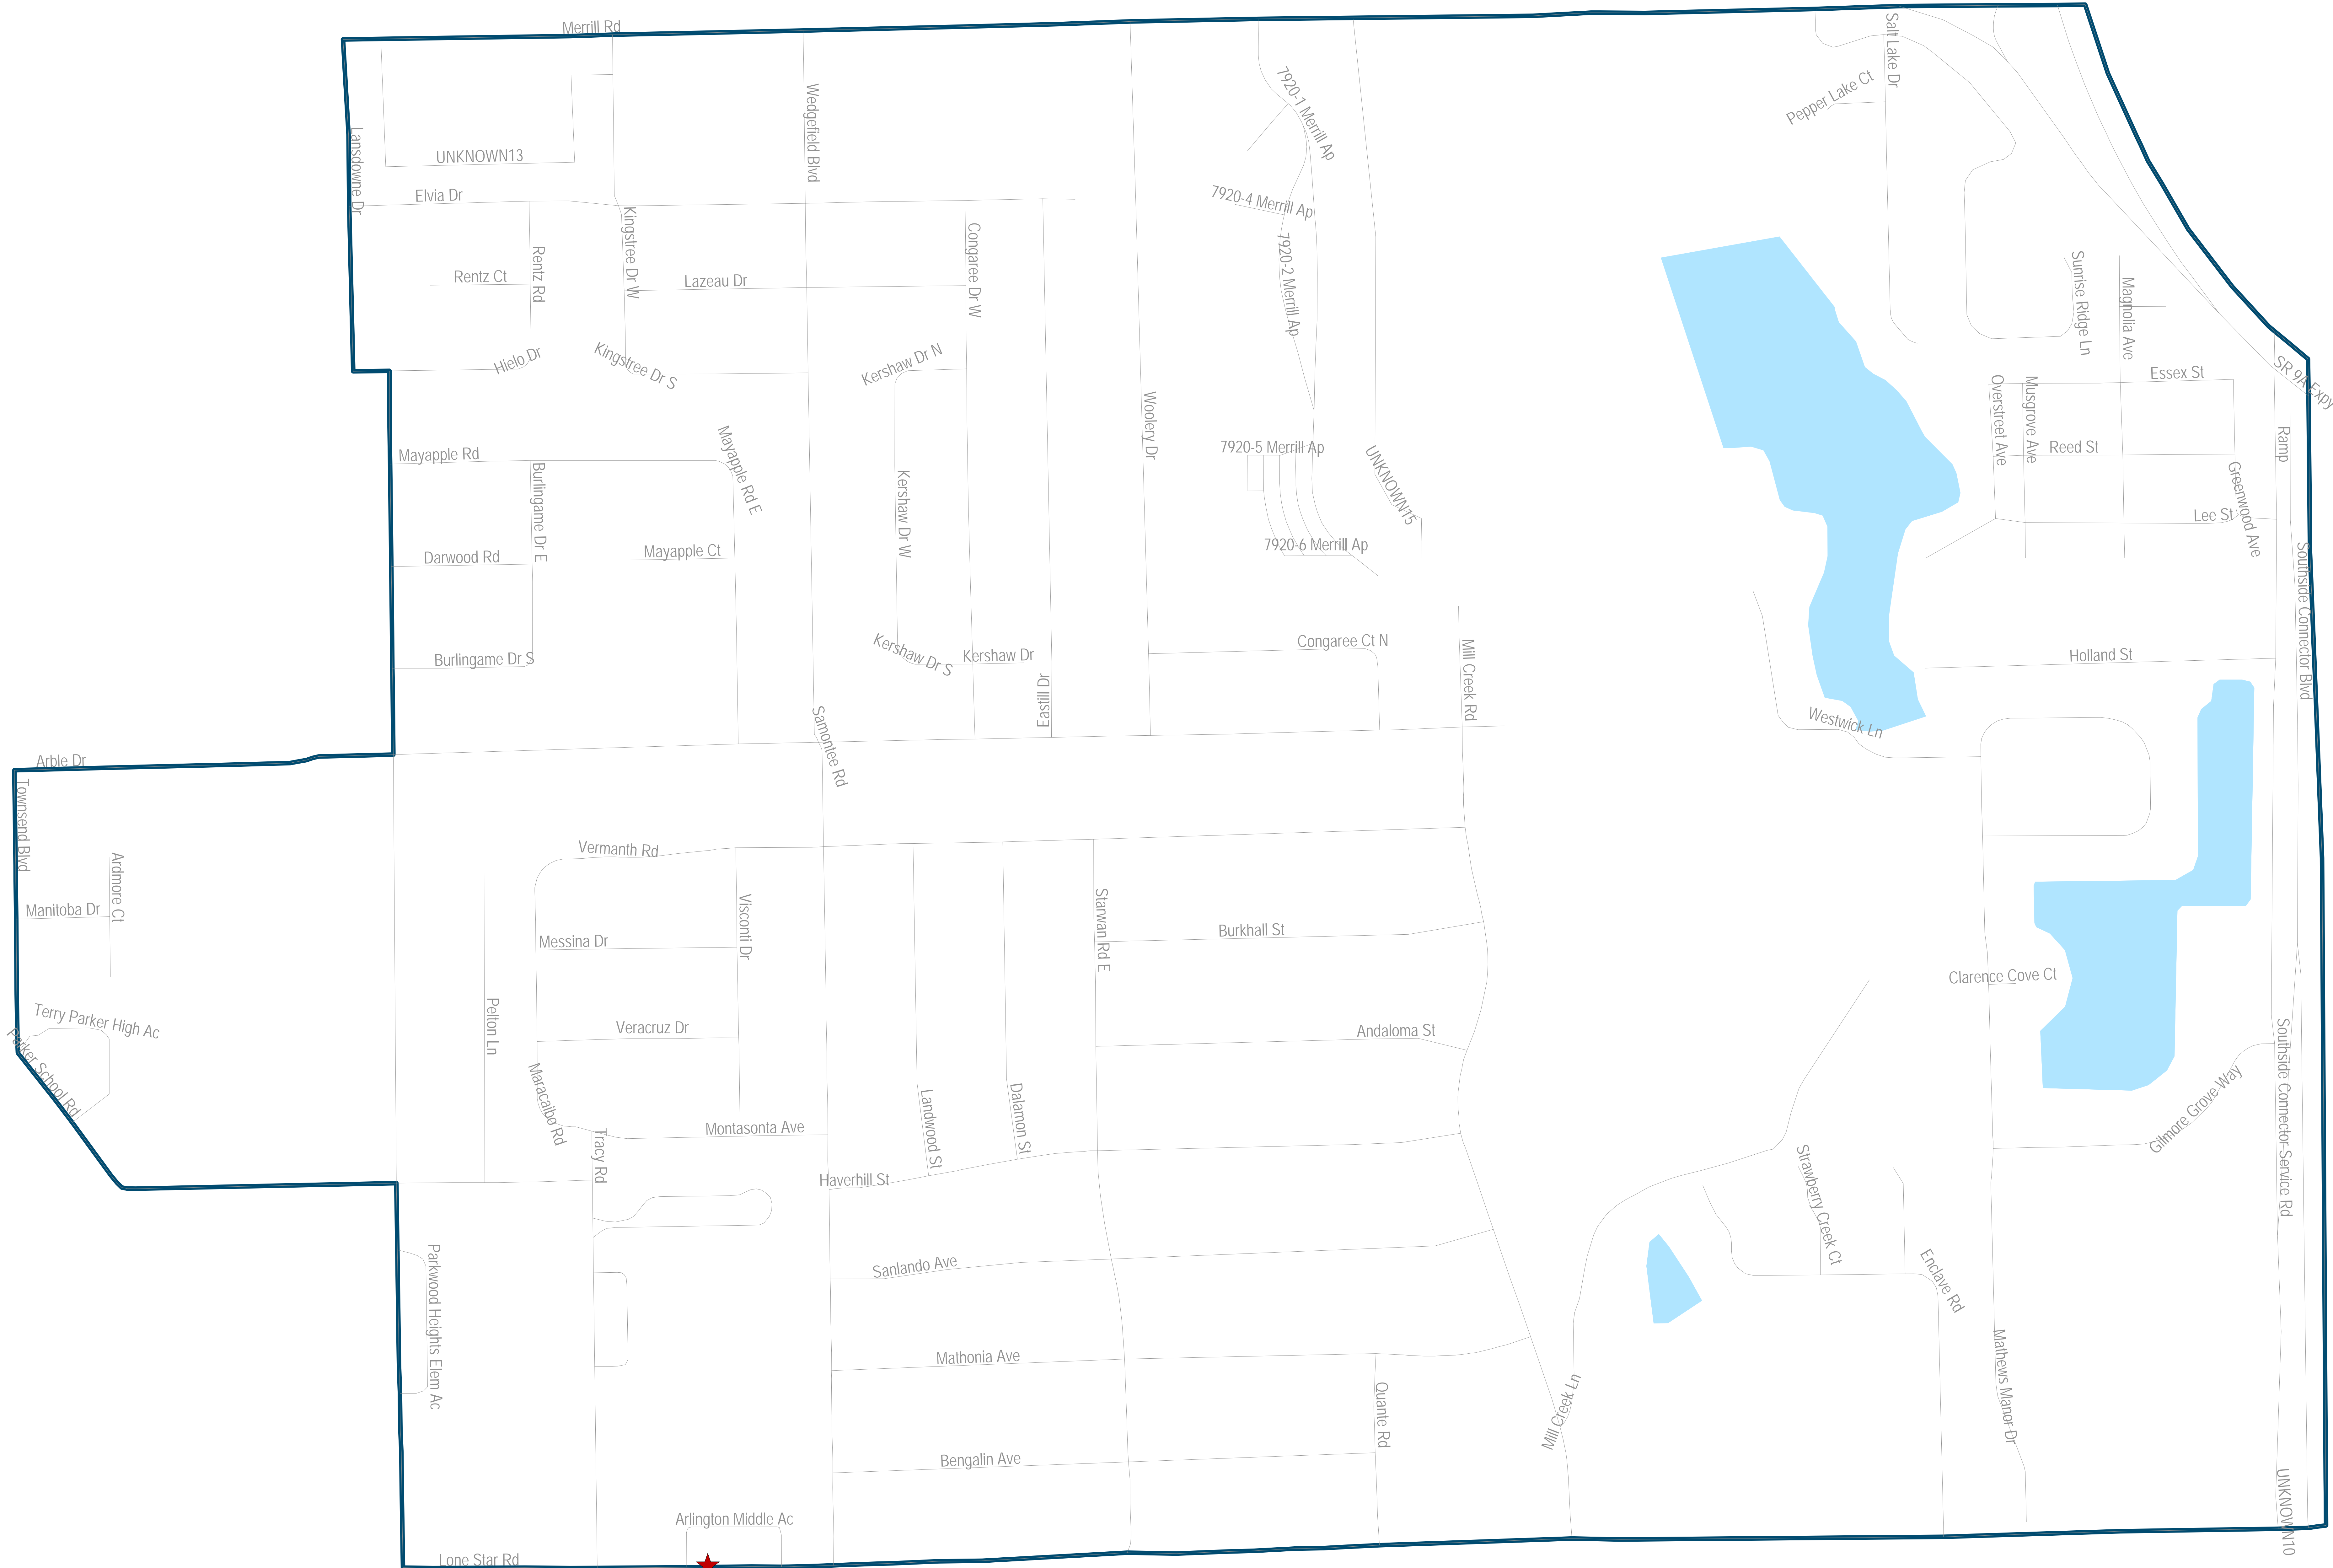

Duval County Supervisor of Elections Precinct 104

River Reach Baptist Church
8150 Lone Star Rd
Jacksonville, FL 32211

103 & 104
River Reach Baptist Church