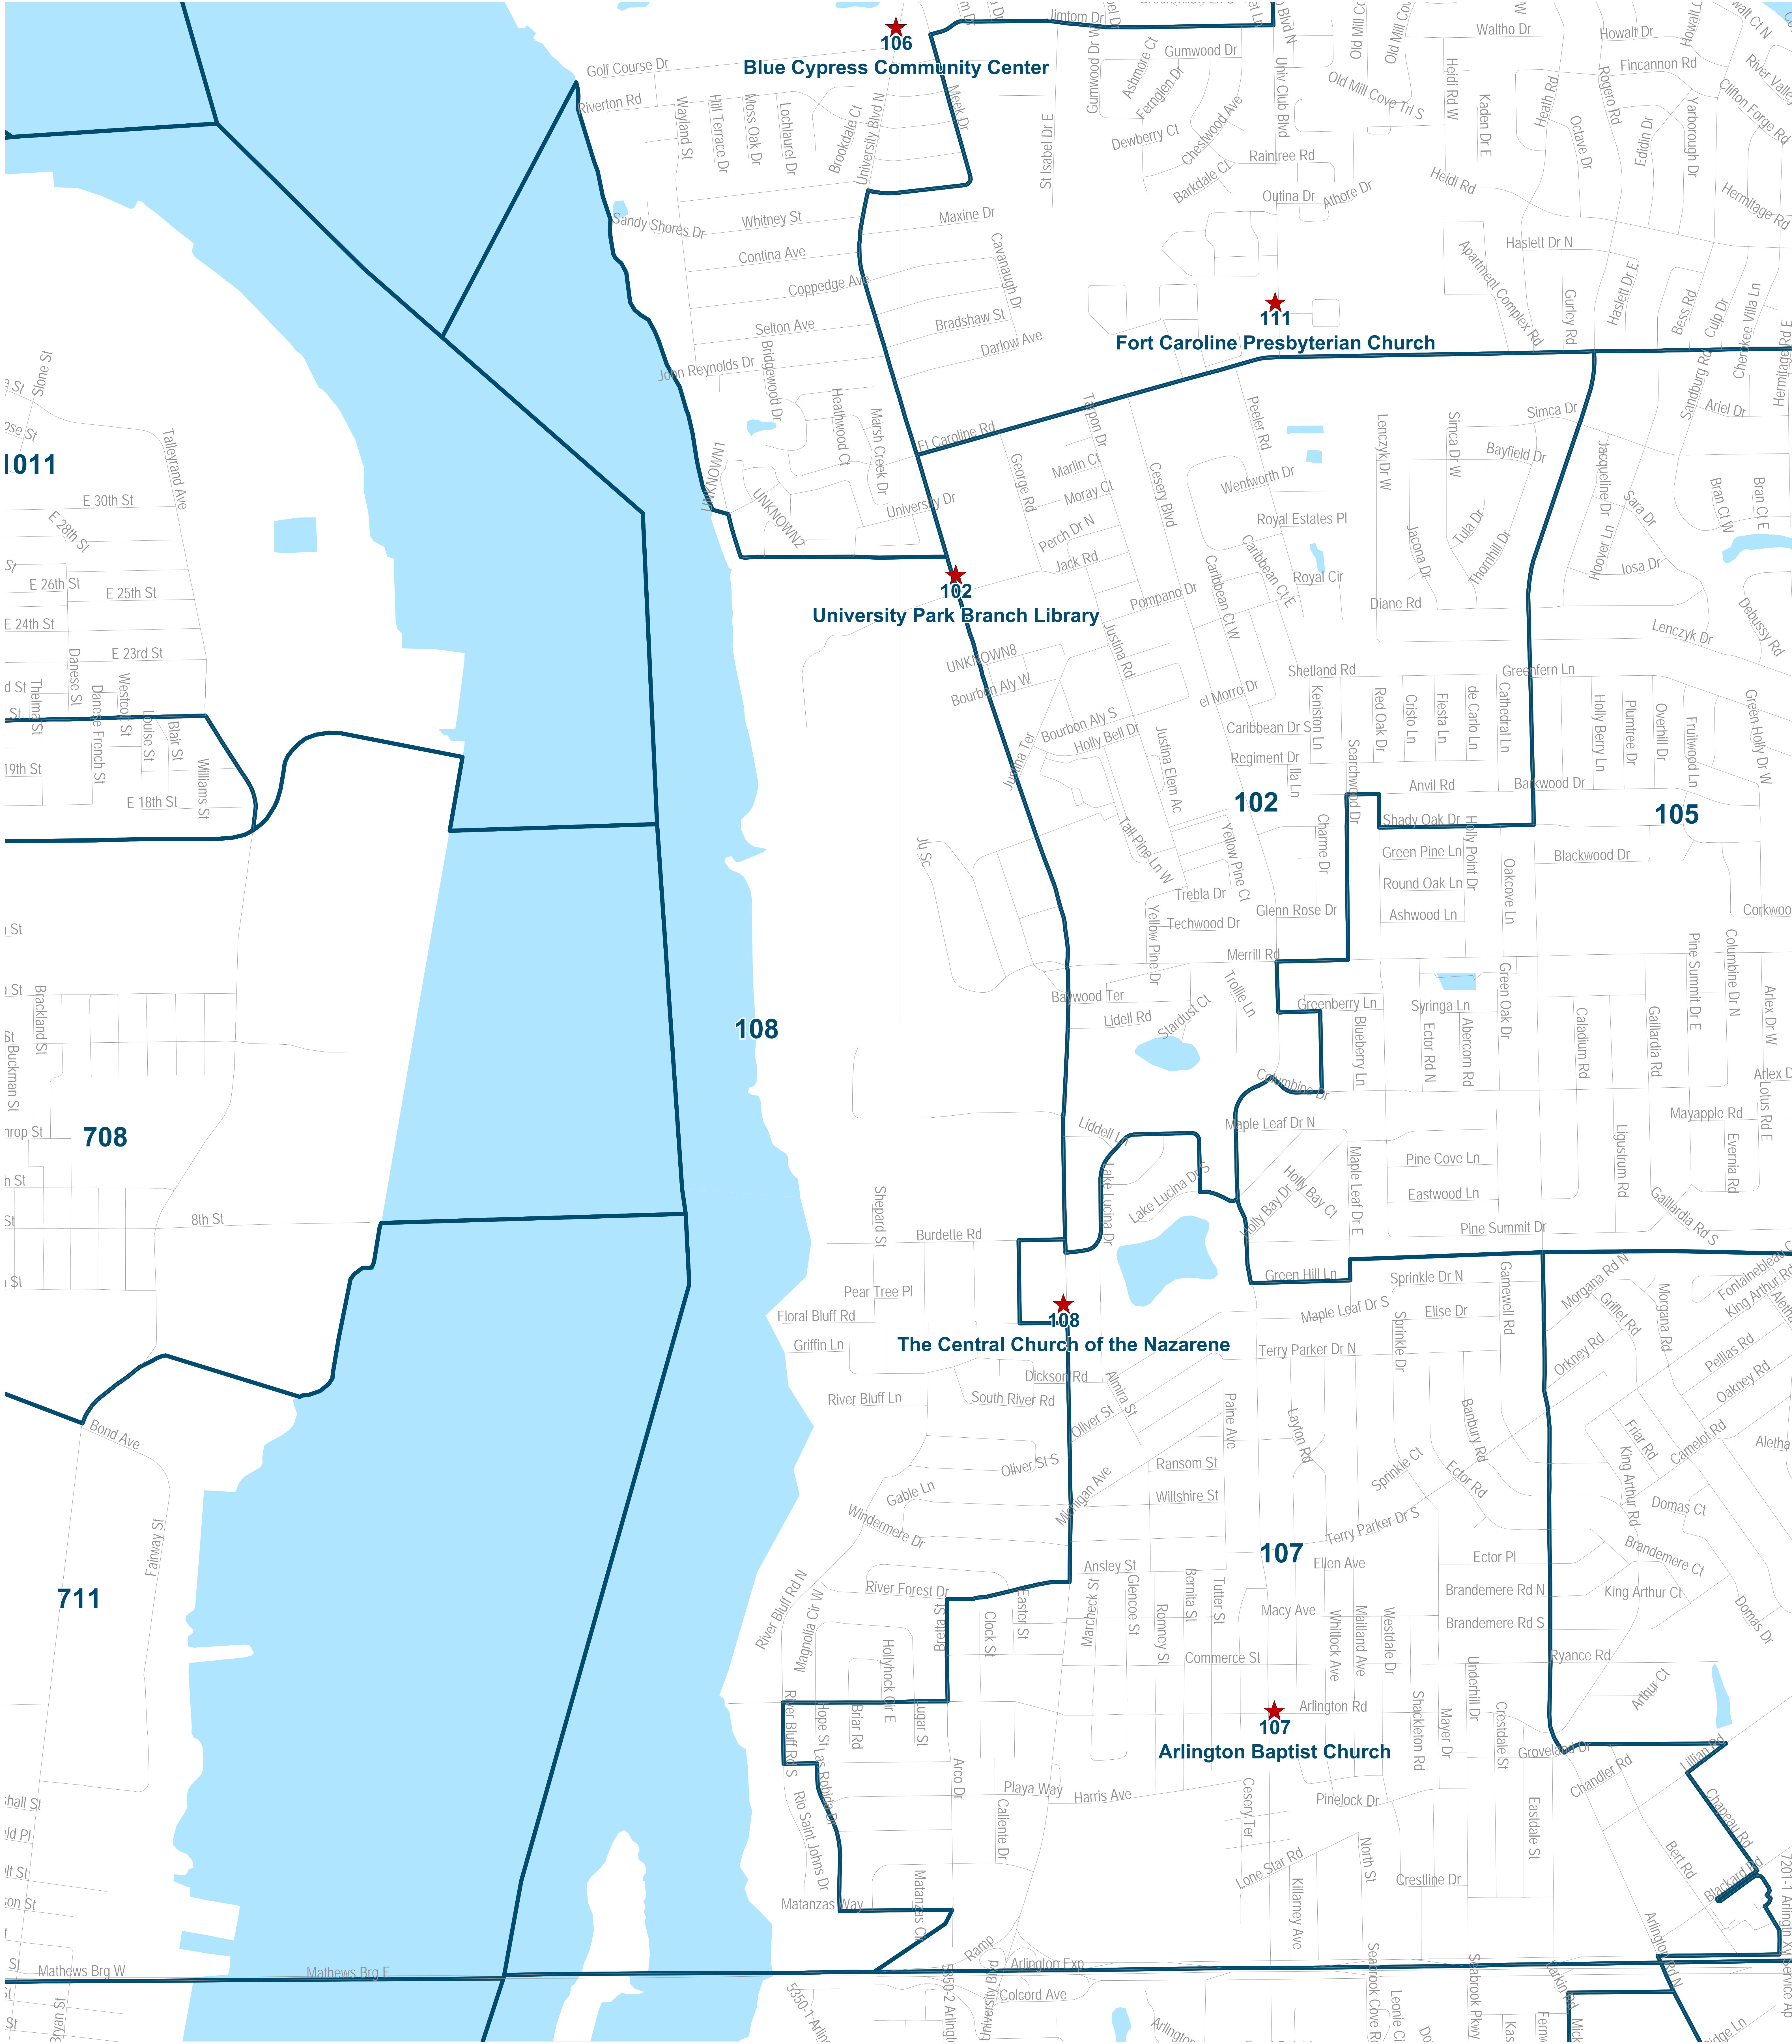

Duval County Supervisor of Elections Precinct 108

The Central Church of the Nazarene
2130 University Blvd N
Jacksonville, FL 32211