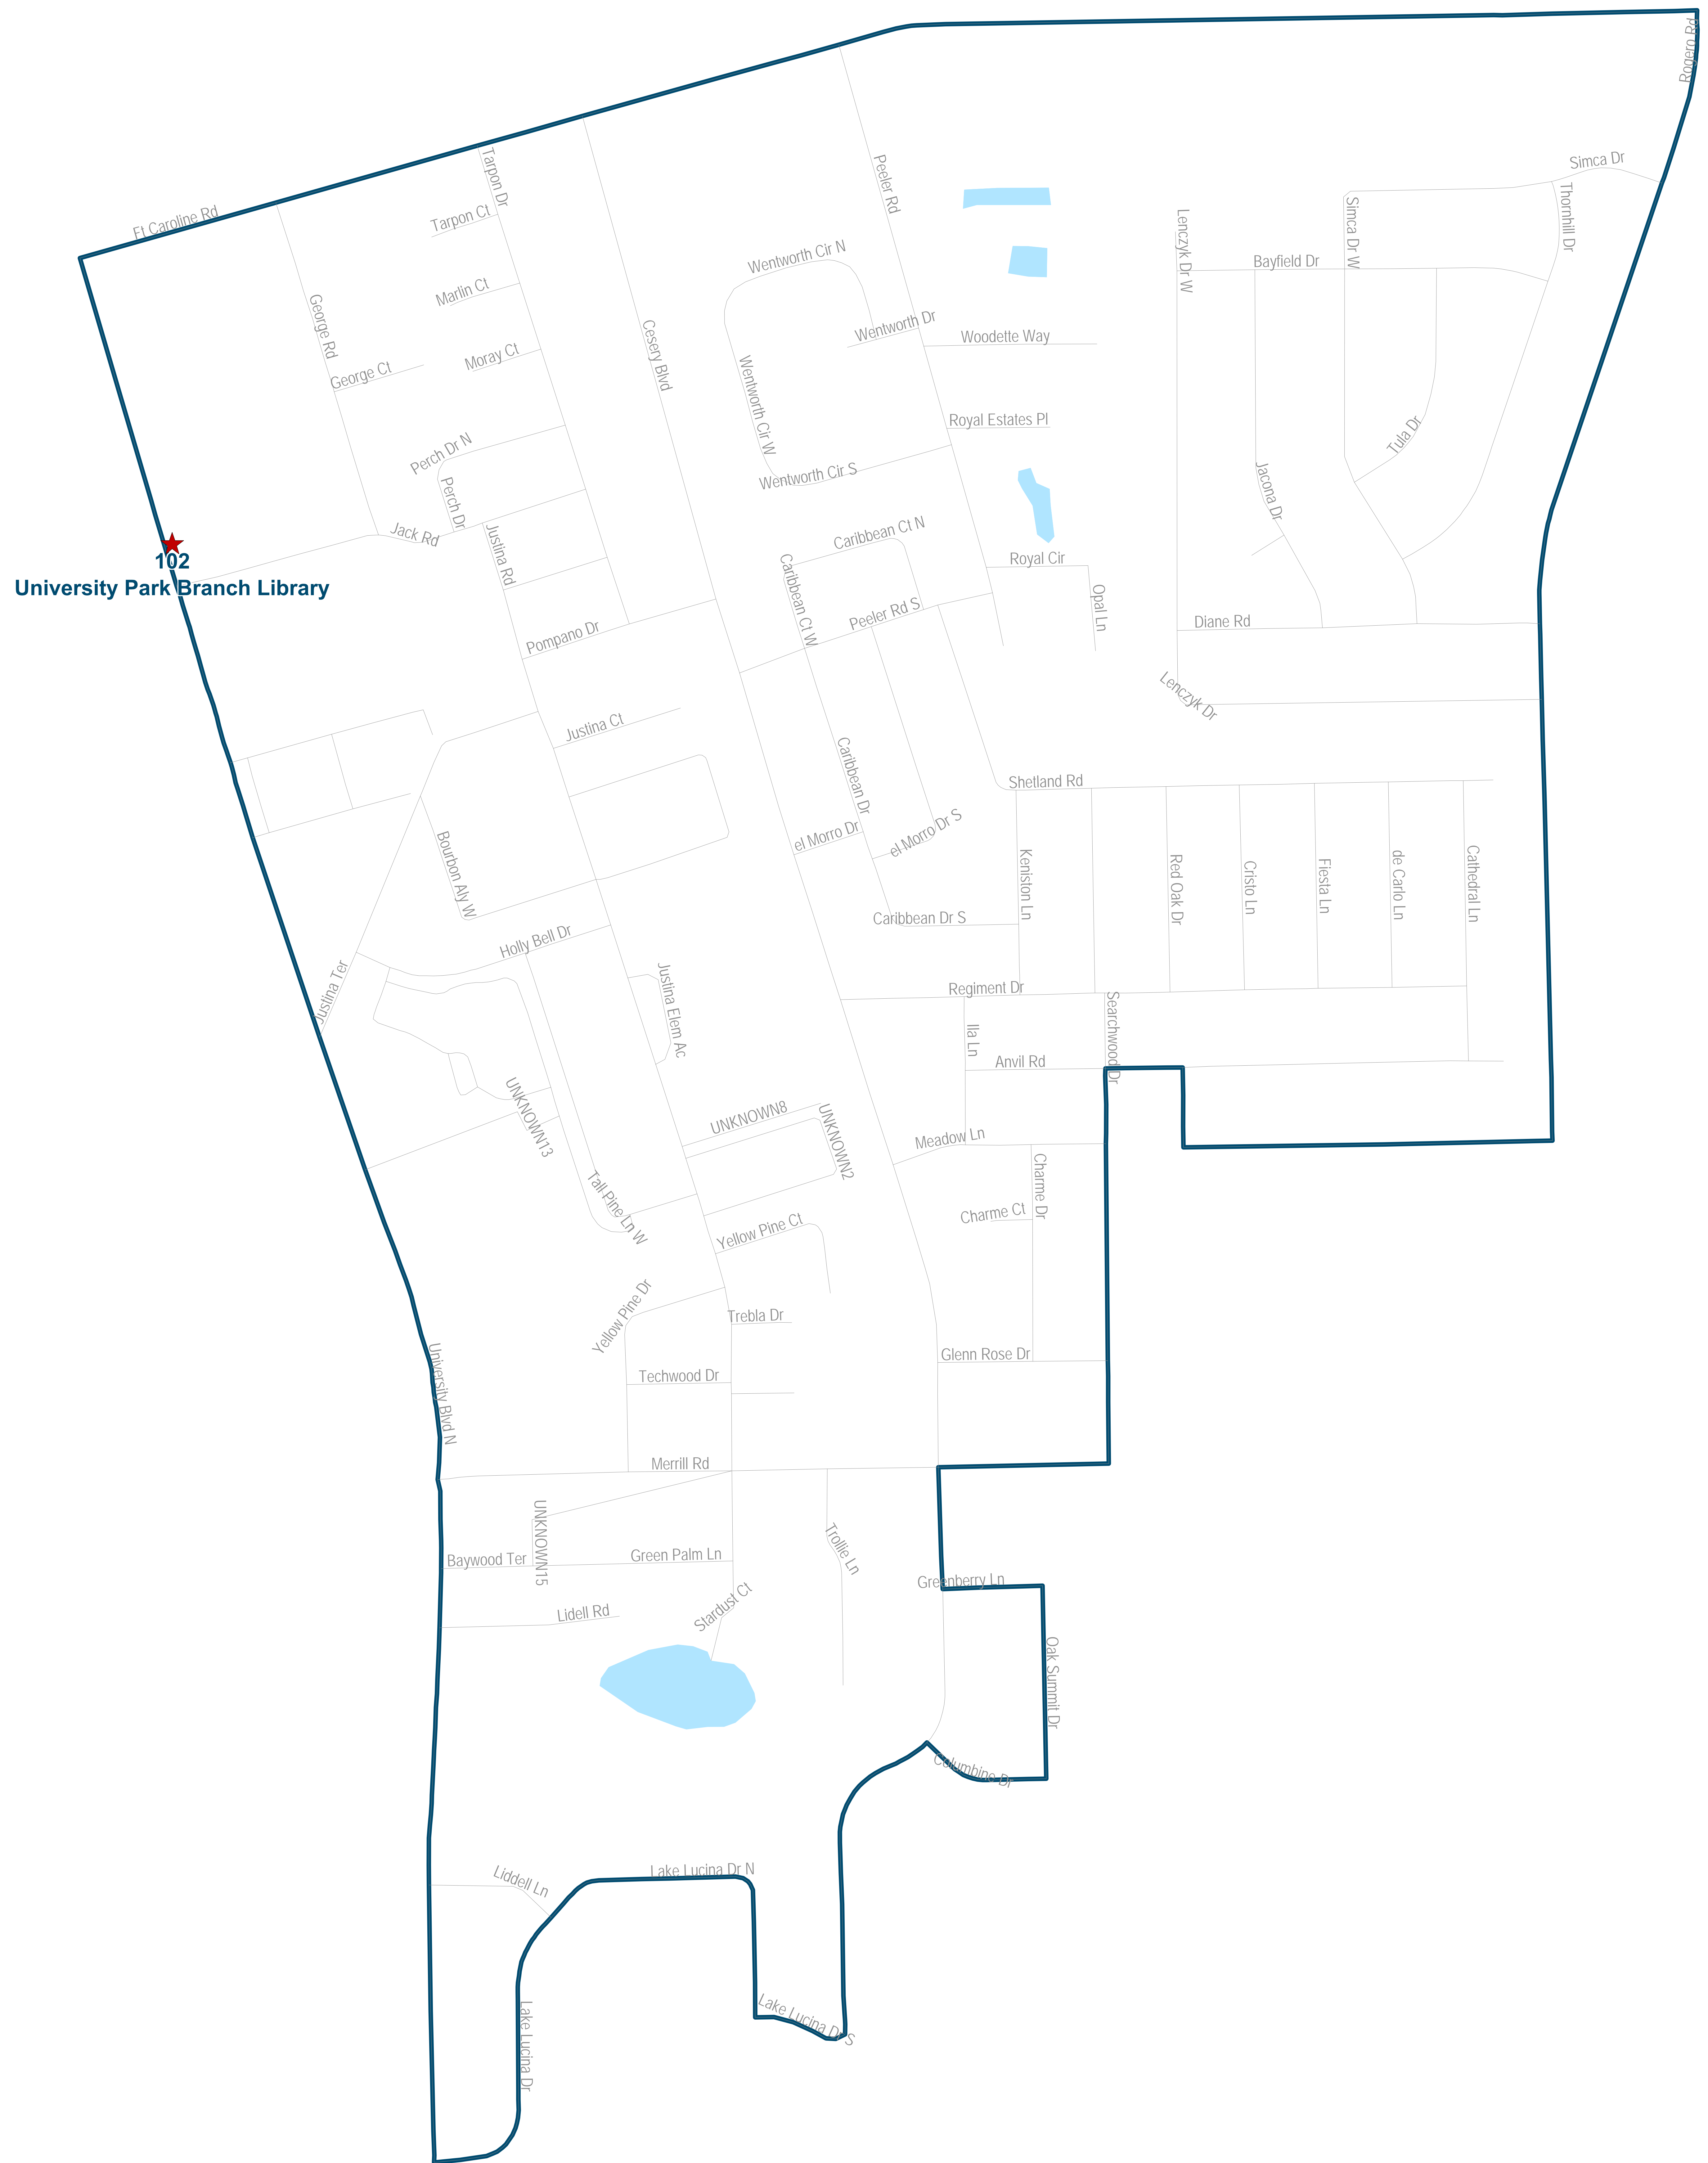

# Duval County Supervisor of Elections Precinct 103

River Reach Baptist Church  
8150 Lone Star Rd  
Jacksonville, FL 32211

Maps generated using the Duval County Supervisor of Elections Office Geographic Information System contain public information from various departments and agencies. Maps and associated information must be accepted and used by the recipient with the understanding that the primary information sources should be consulted for verification of the information contained on these maps. As with the Duval County Elections Office, we provide no warranties, expressed or implied, concerning the accuracy, completeness or reliability of the data for any other purpose. Furthermore, the Duval County Elections Office assumes no liability whatsoever associated with the use or misuse of such data.