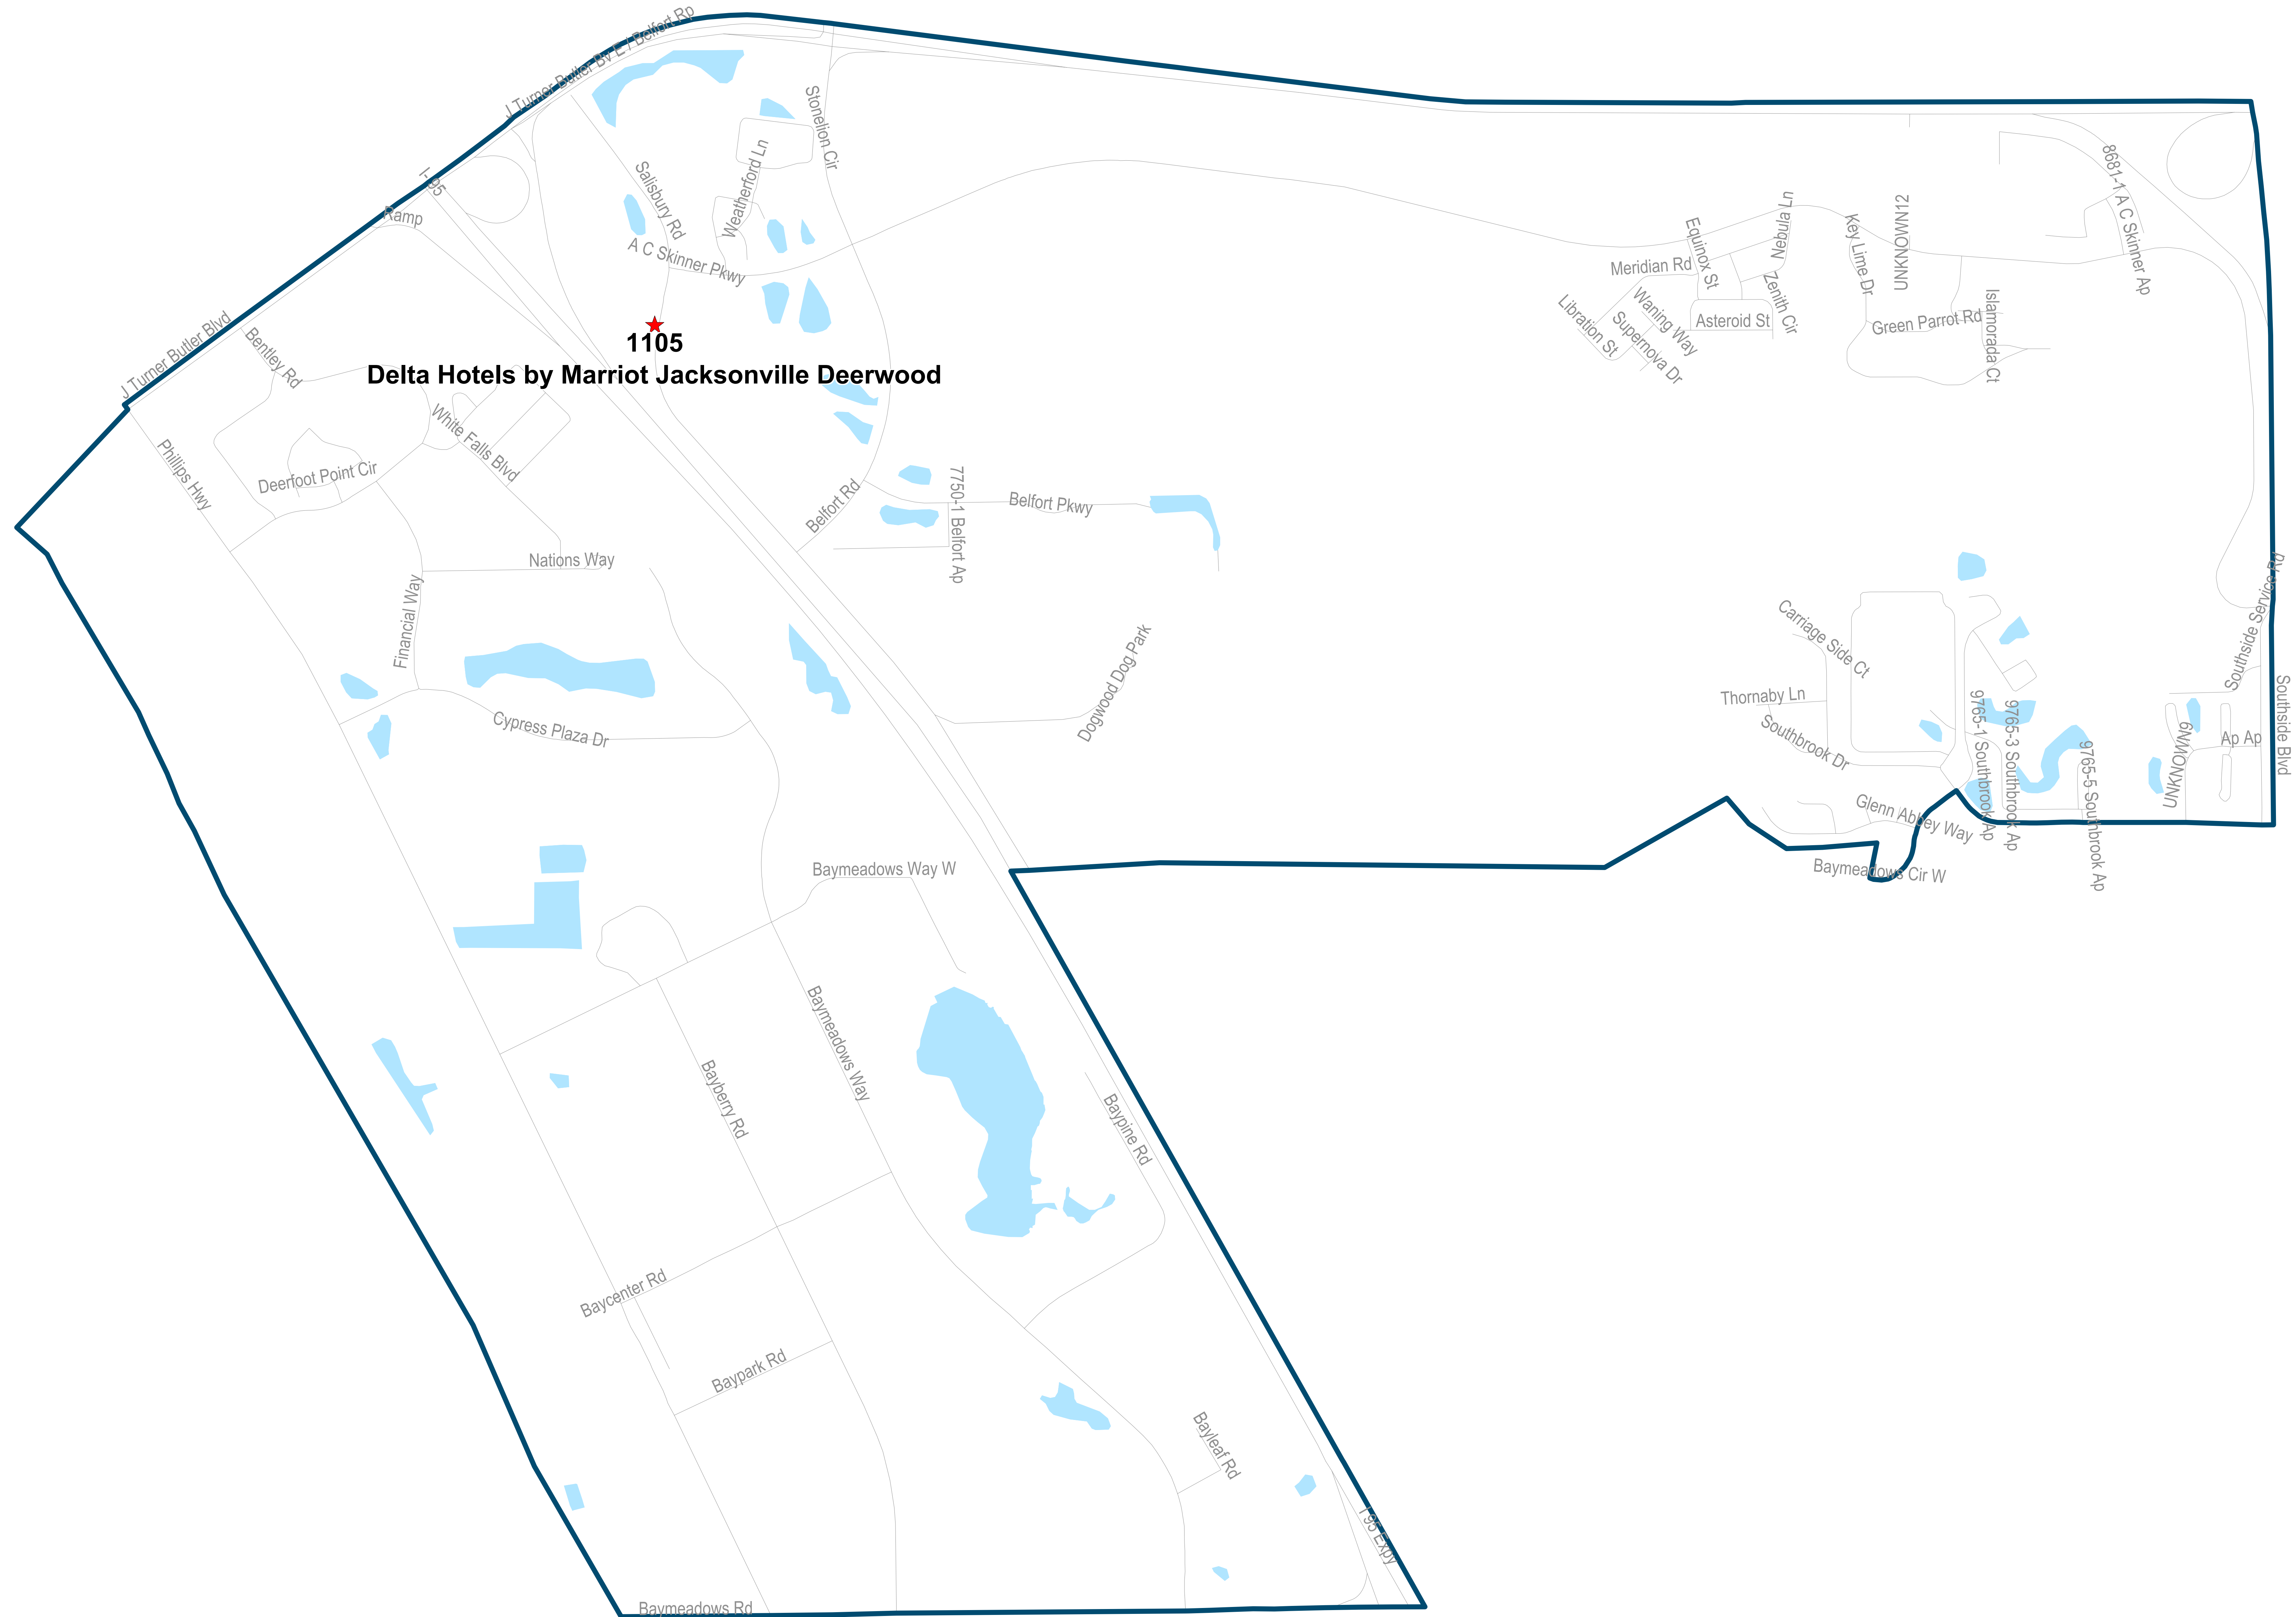

Duval County Supervisor of Elections Precinct 1105

Delta Hotels by Marriot Jacksonville Deerwood
4700 Salisbury Rd
Jacksonville, FL 32256