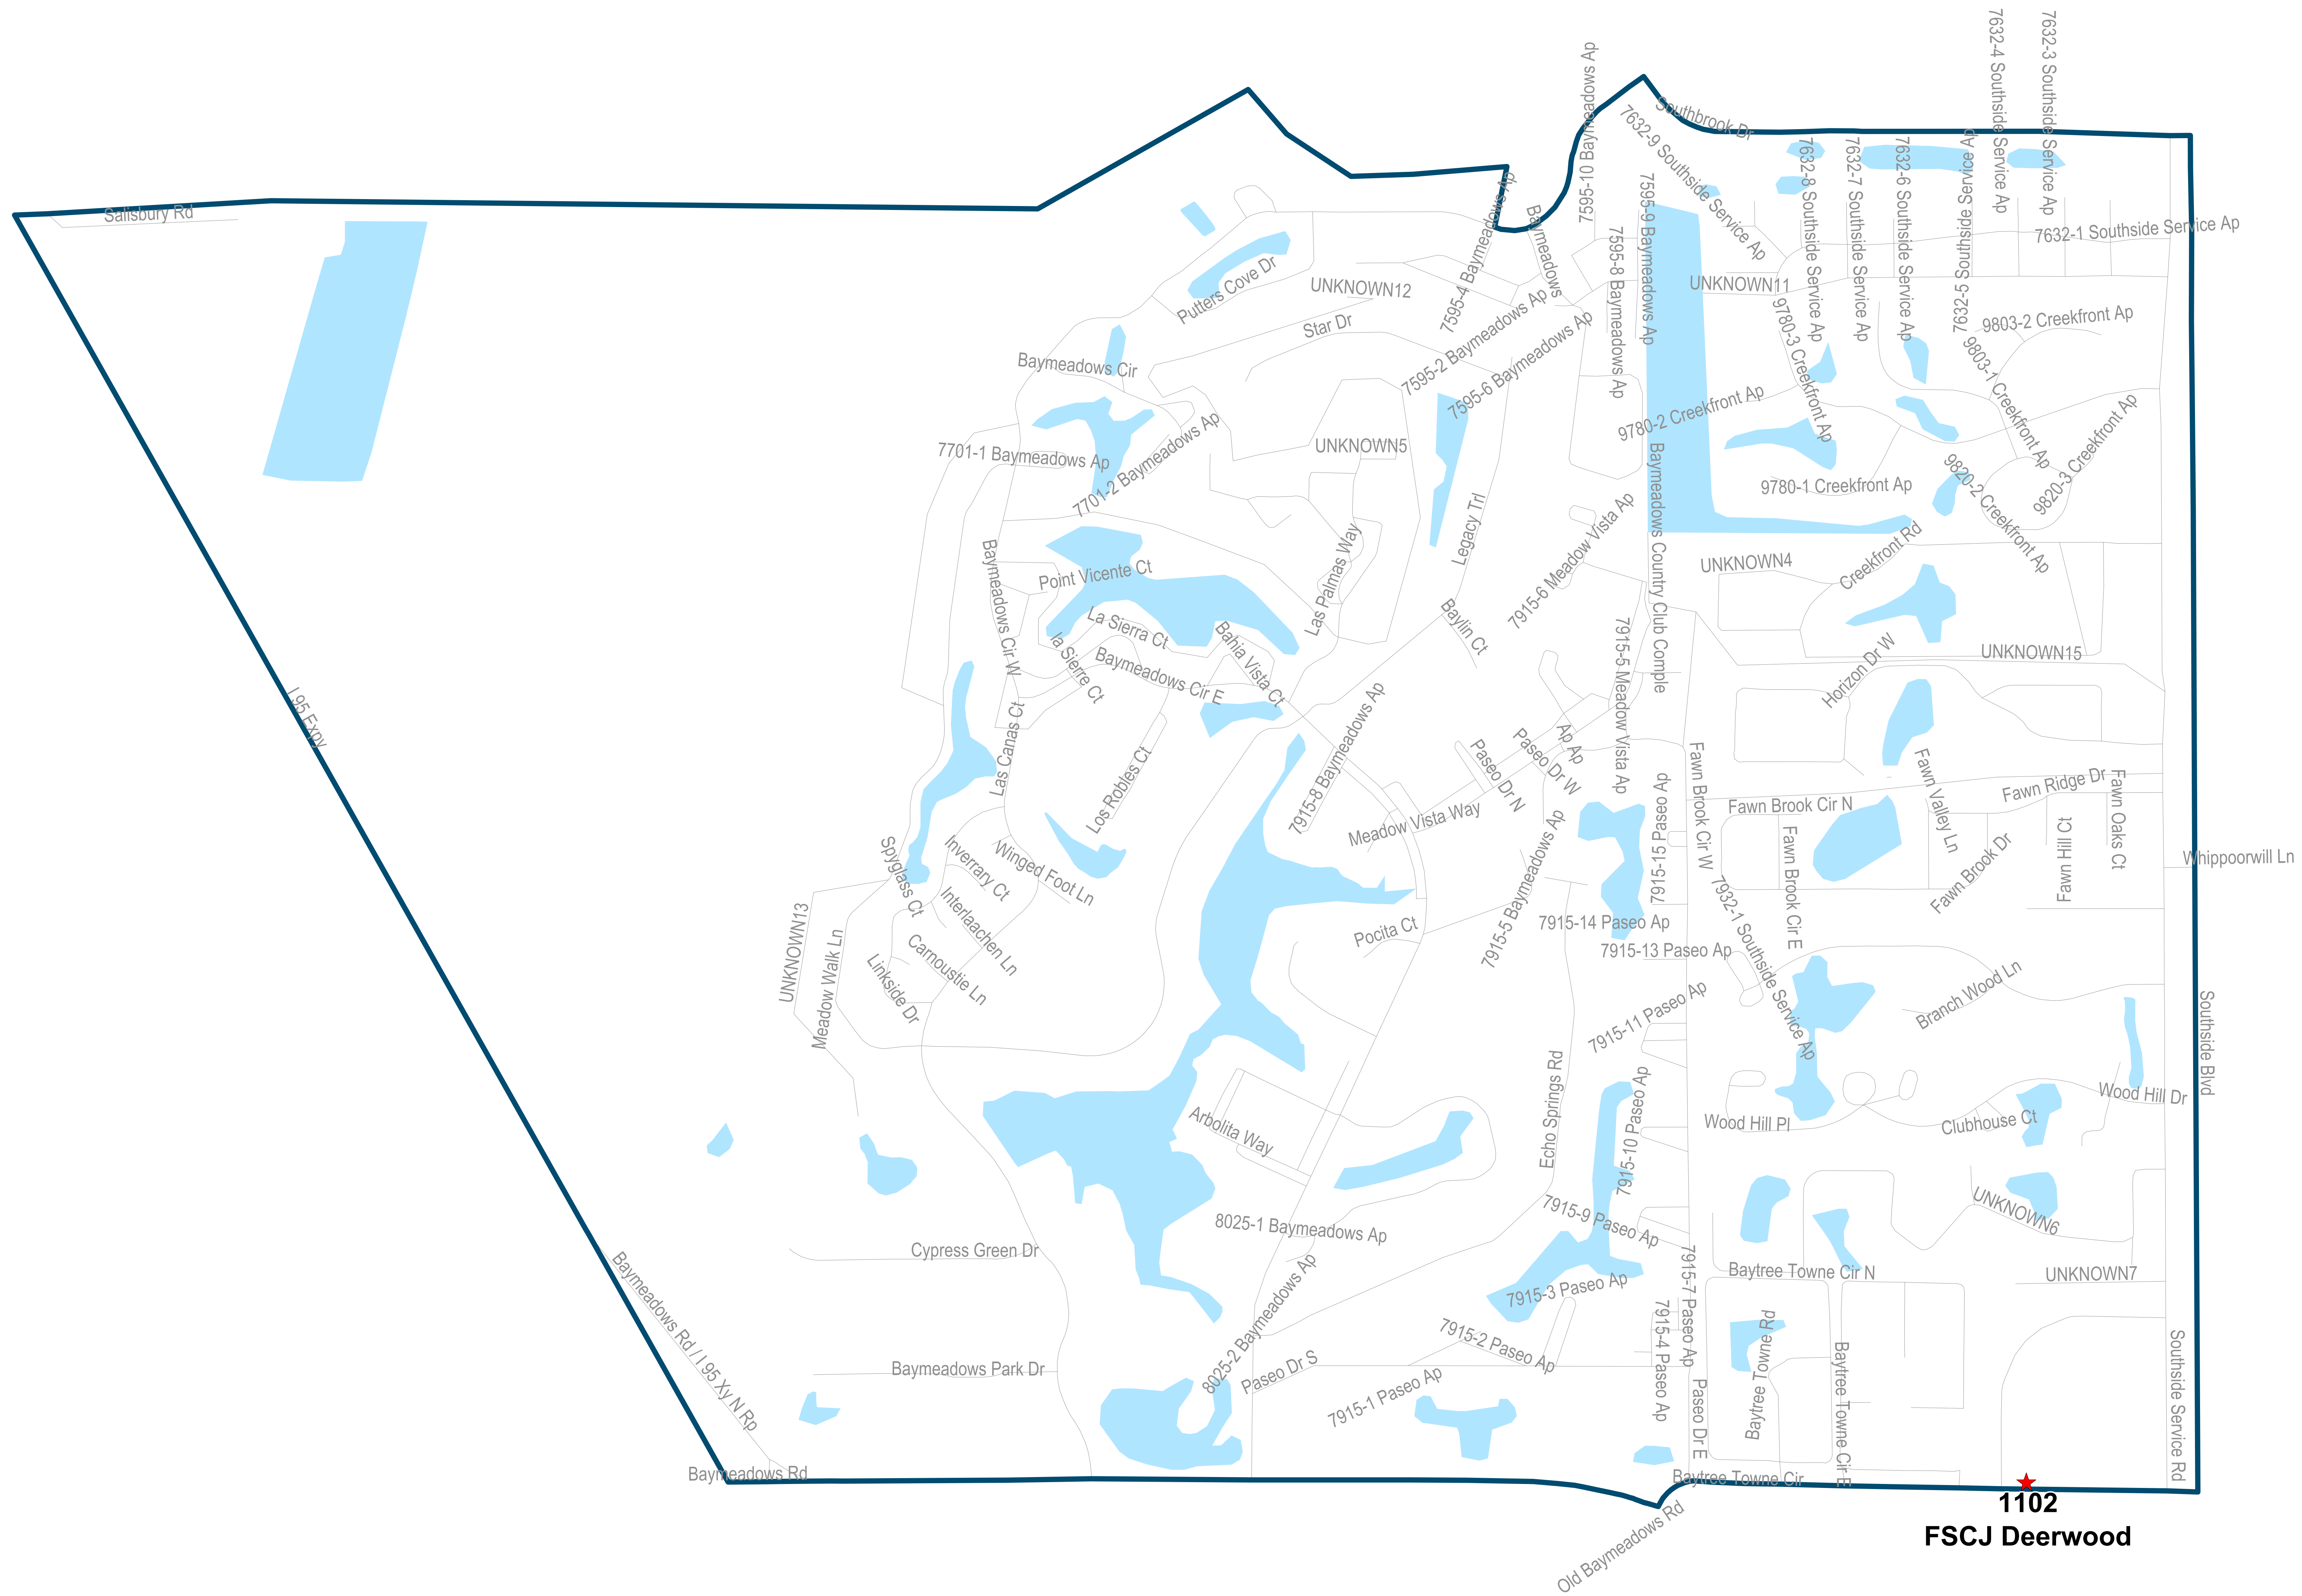

Duval County Supervisor of Elections Precinct 1102

FSCJ Deerwood
9911 Old Baymeadows Rd
Jacksonville, FL 32256

1102
FSCJ Deerwood