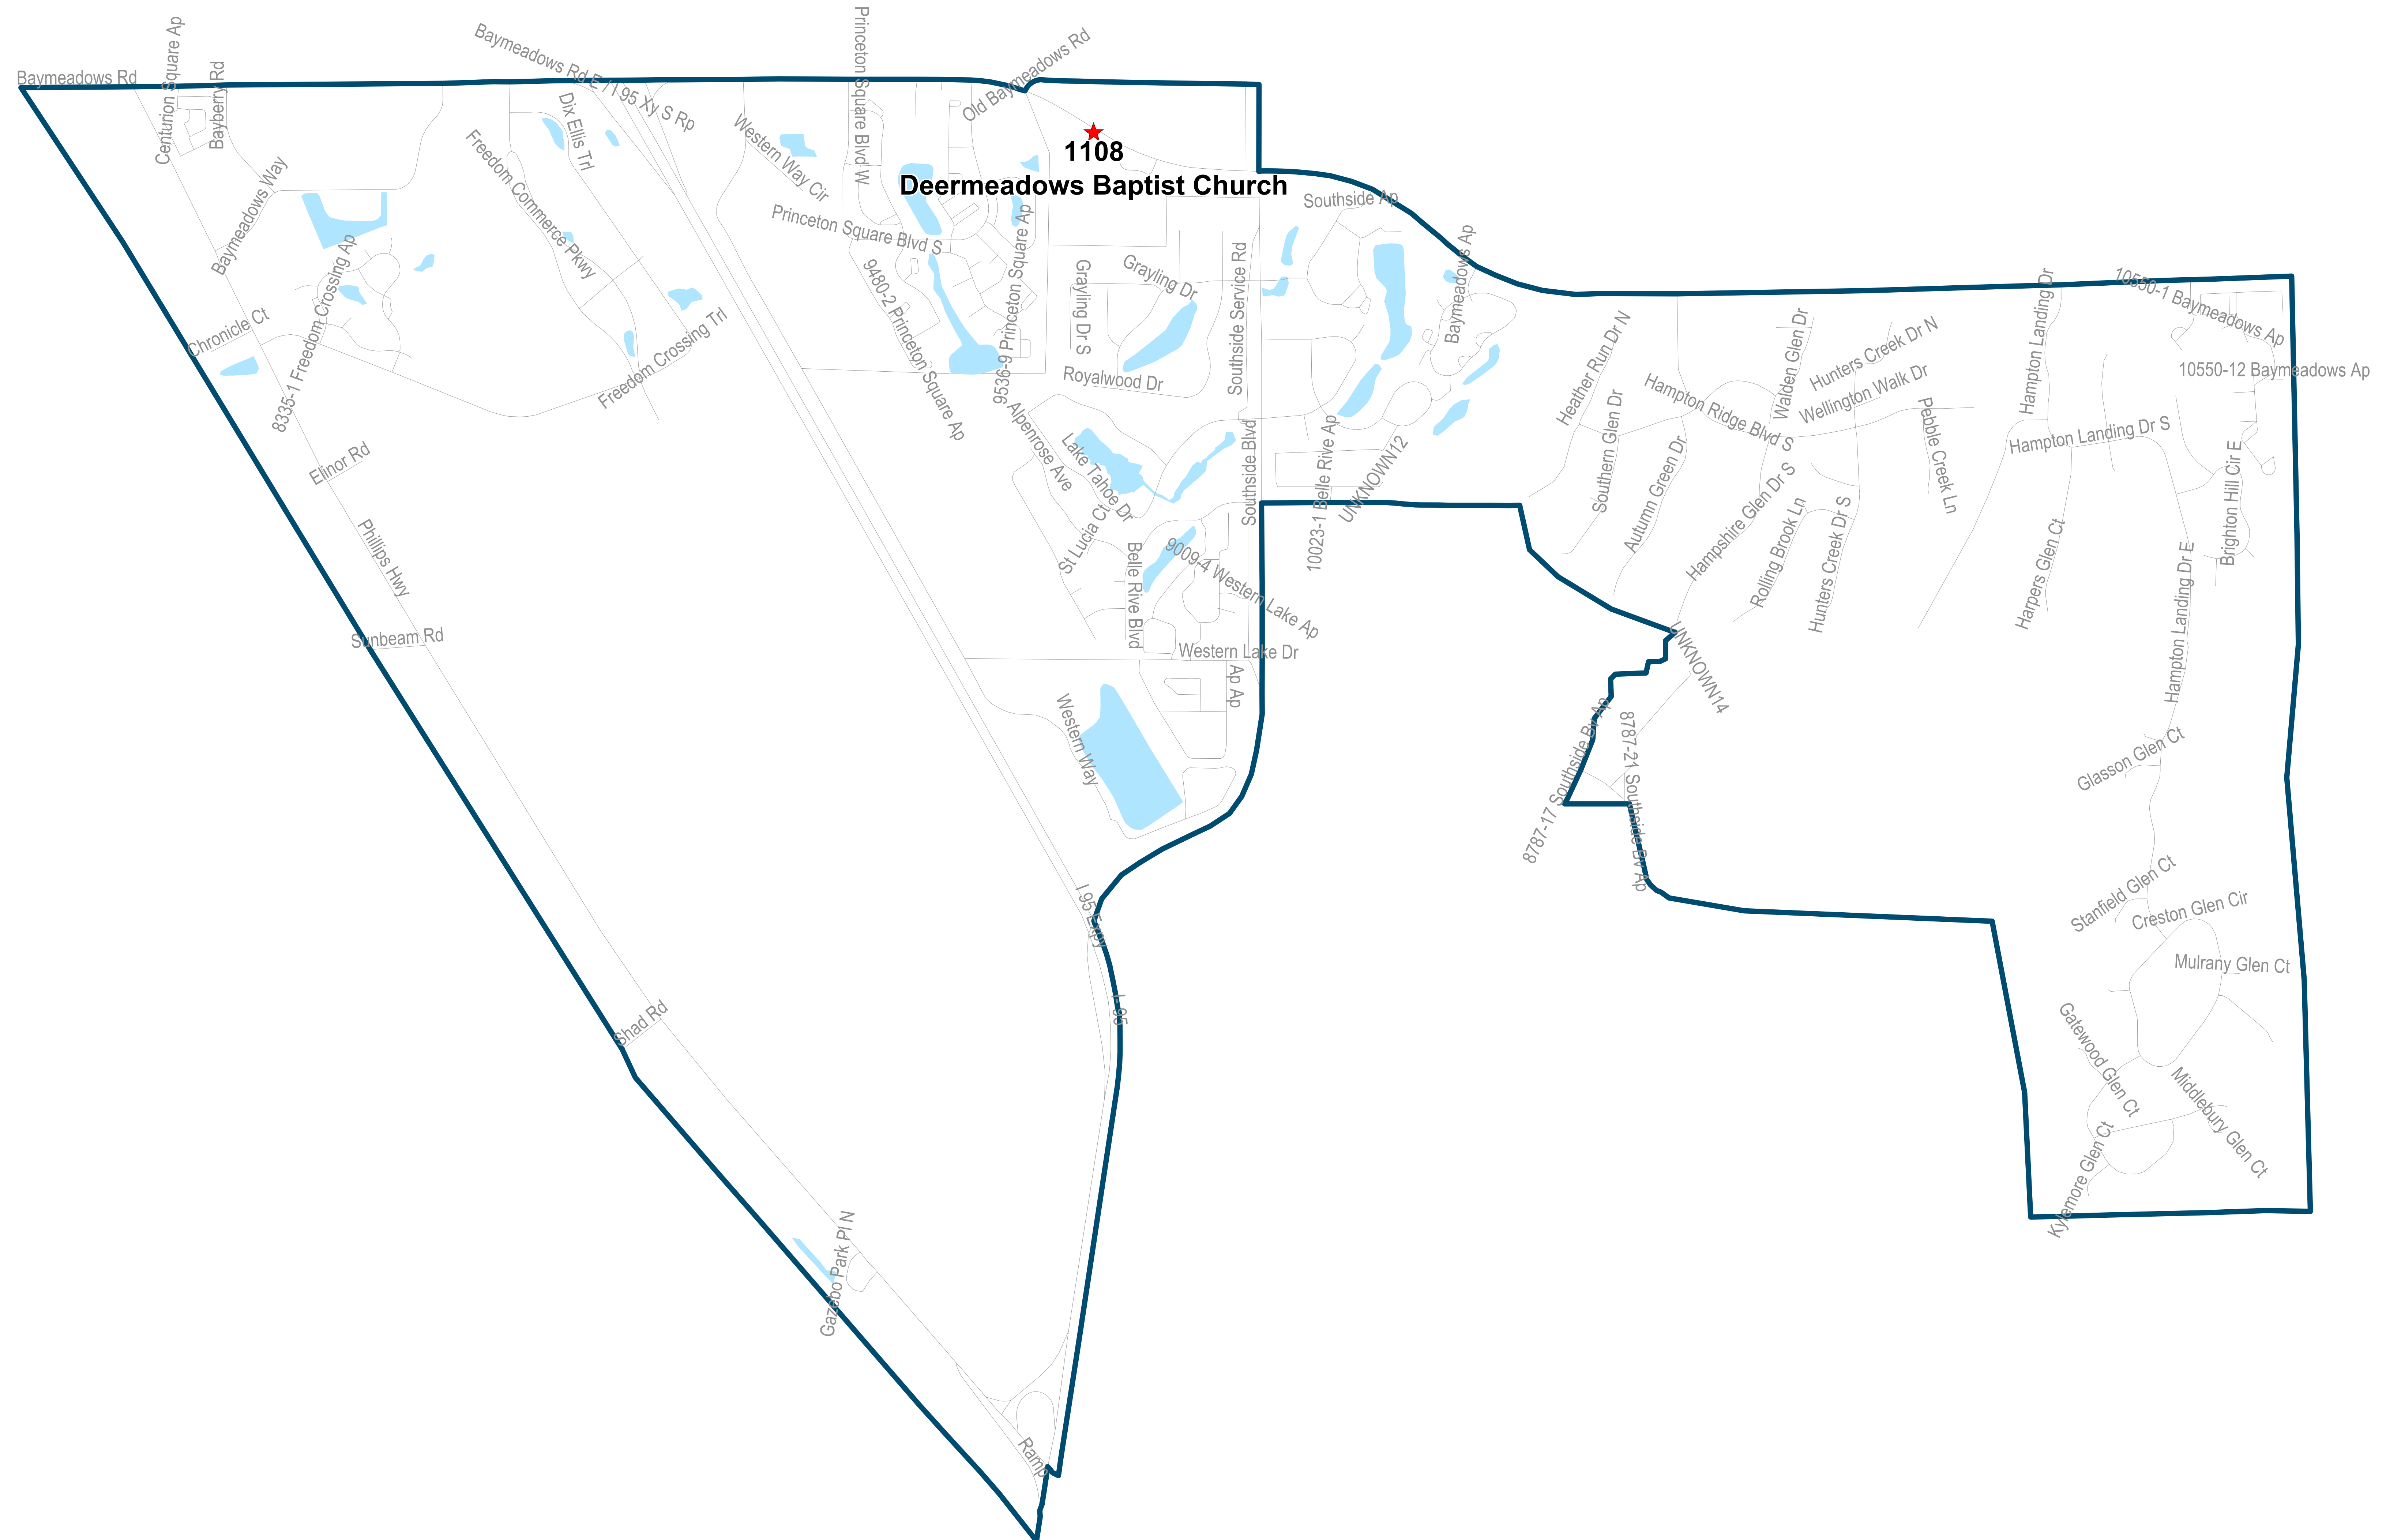

Duval County Supervisor of Elections Precinct 1108

Deermeadows Baptist Church
9780 Baymeadows Rd
Jacksonville, FL 32256