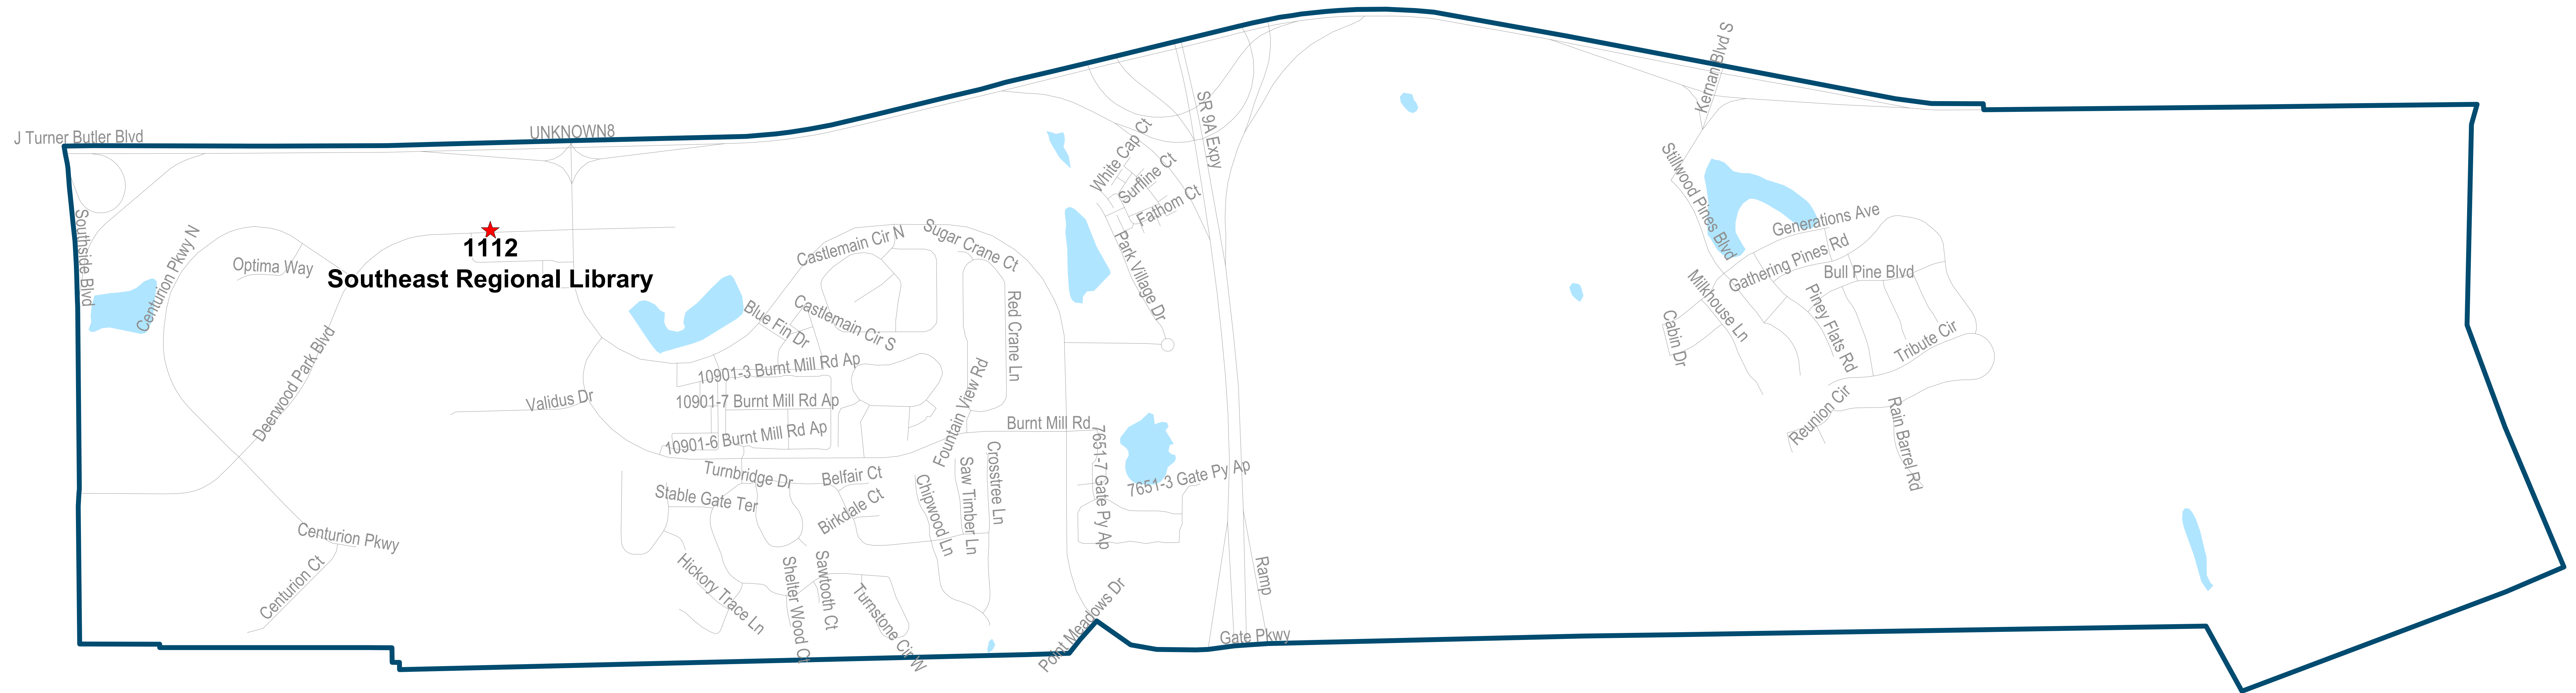

Duval County Supervisor of Elections Precinct 1112

Southeast Regional Library
10599 Deerwood Park Blvd
Jacksonville, FL 32256