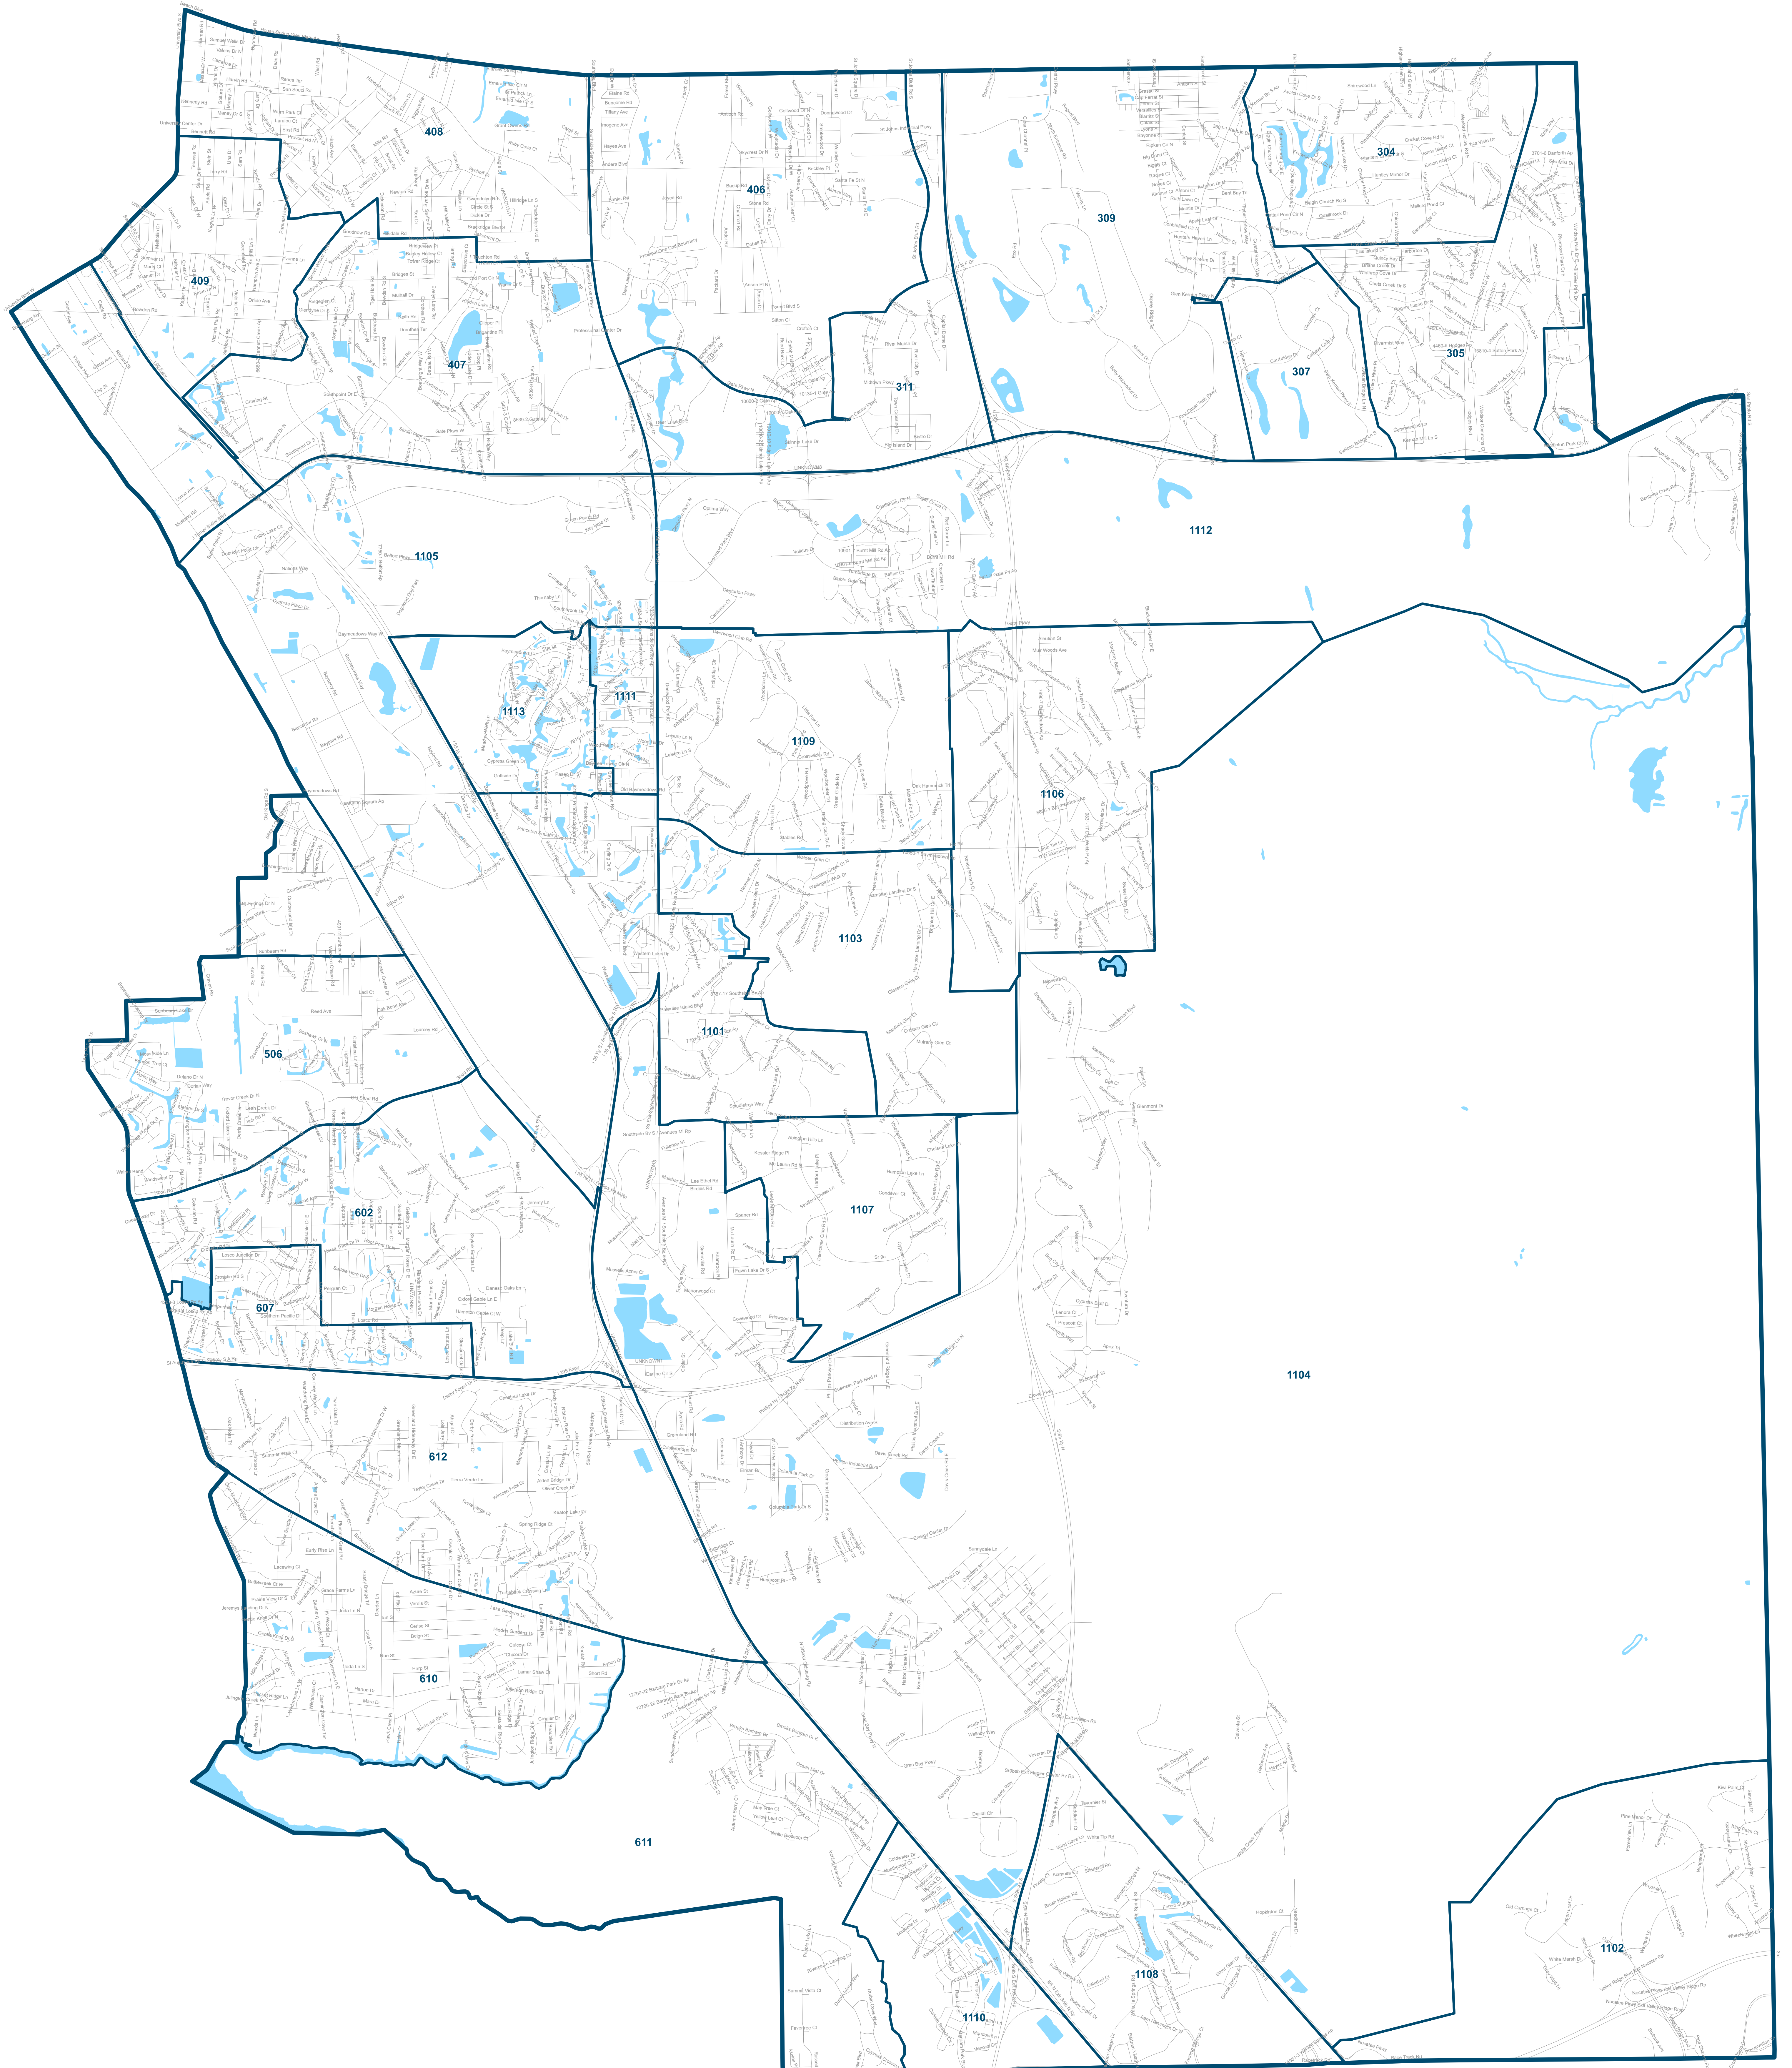

Duval County Supervisor of Elections

State House District 17