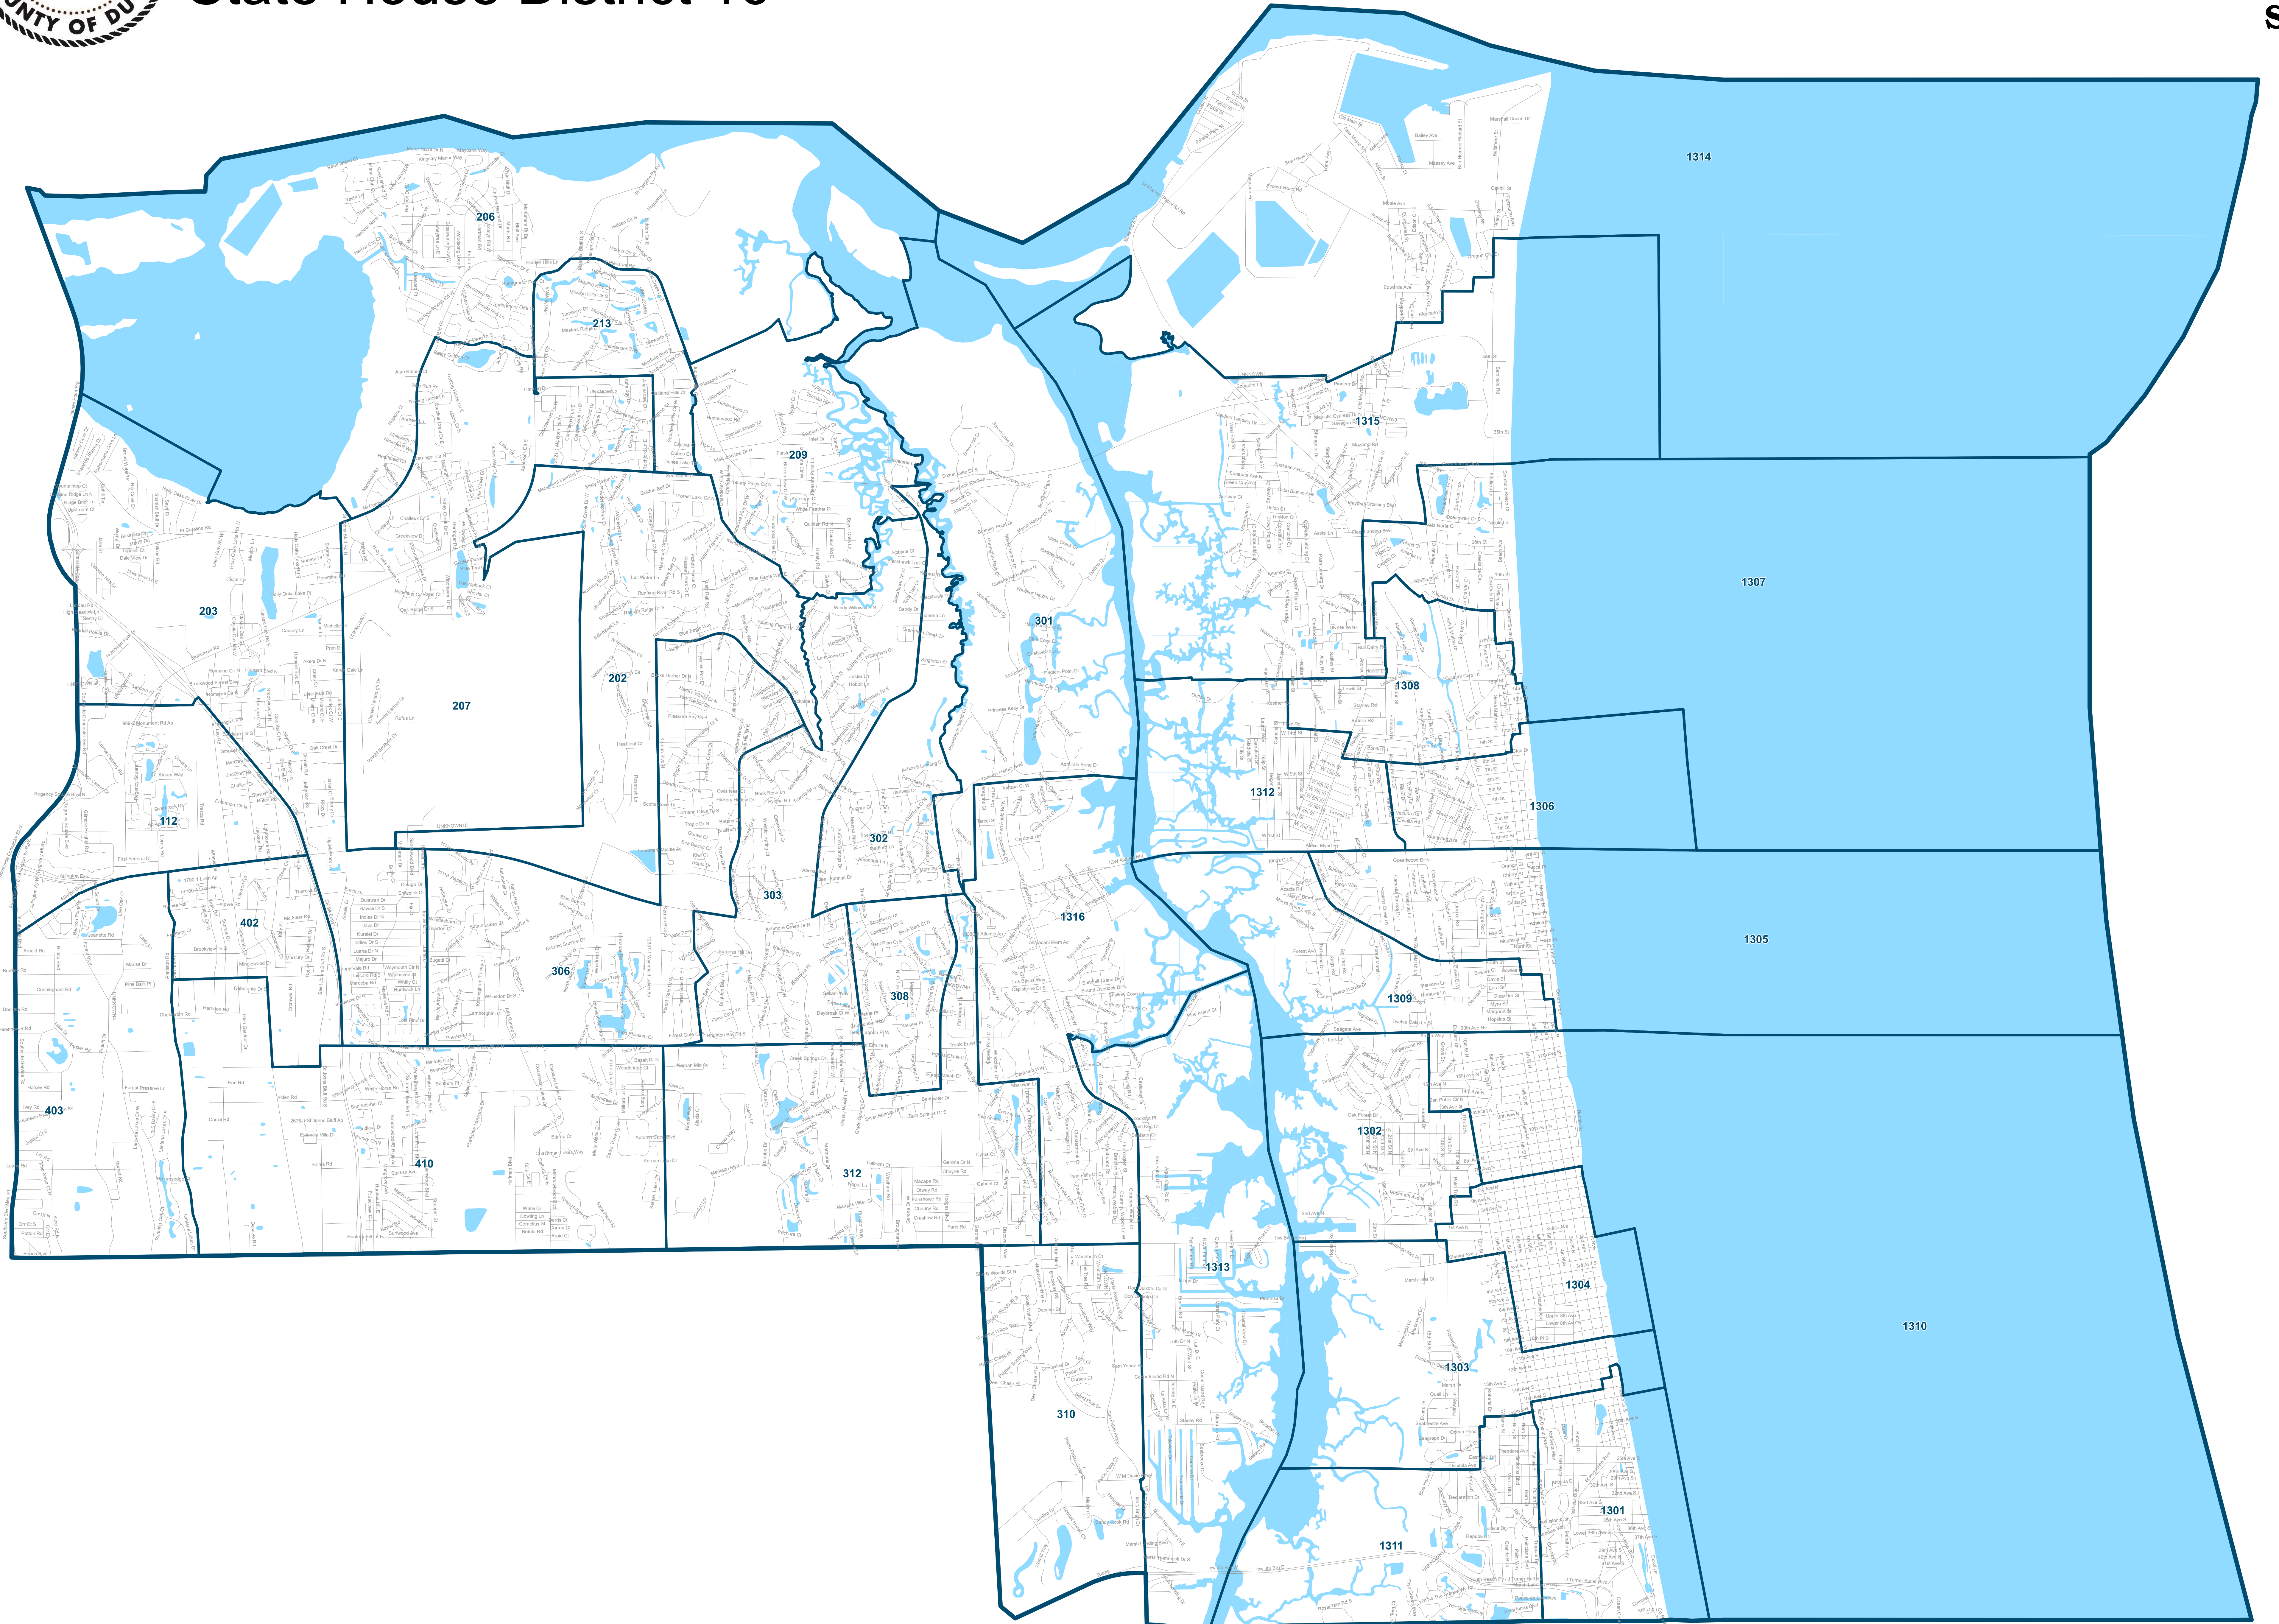

Duval County Supervisor of Elections

State House District 16