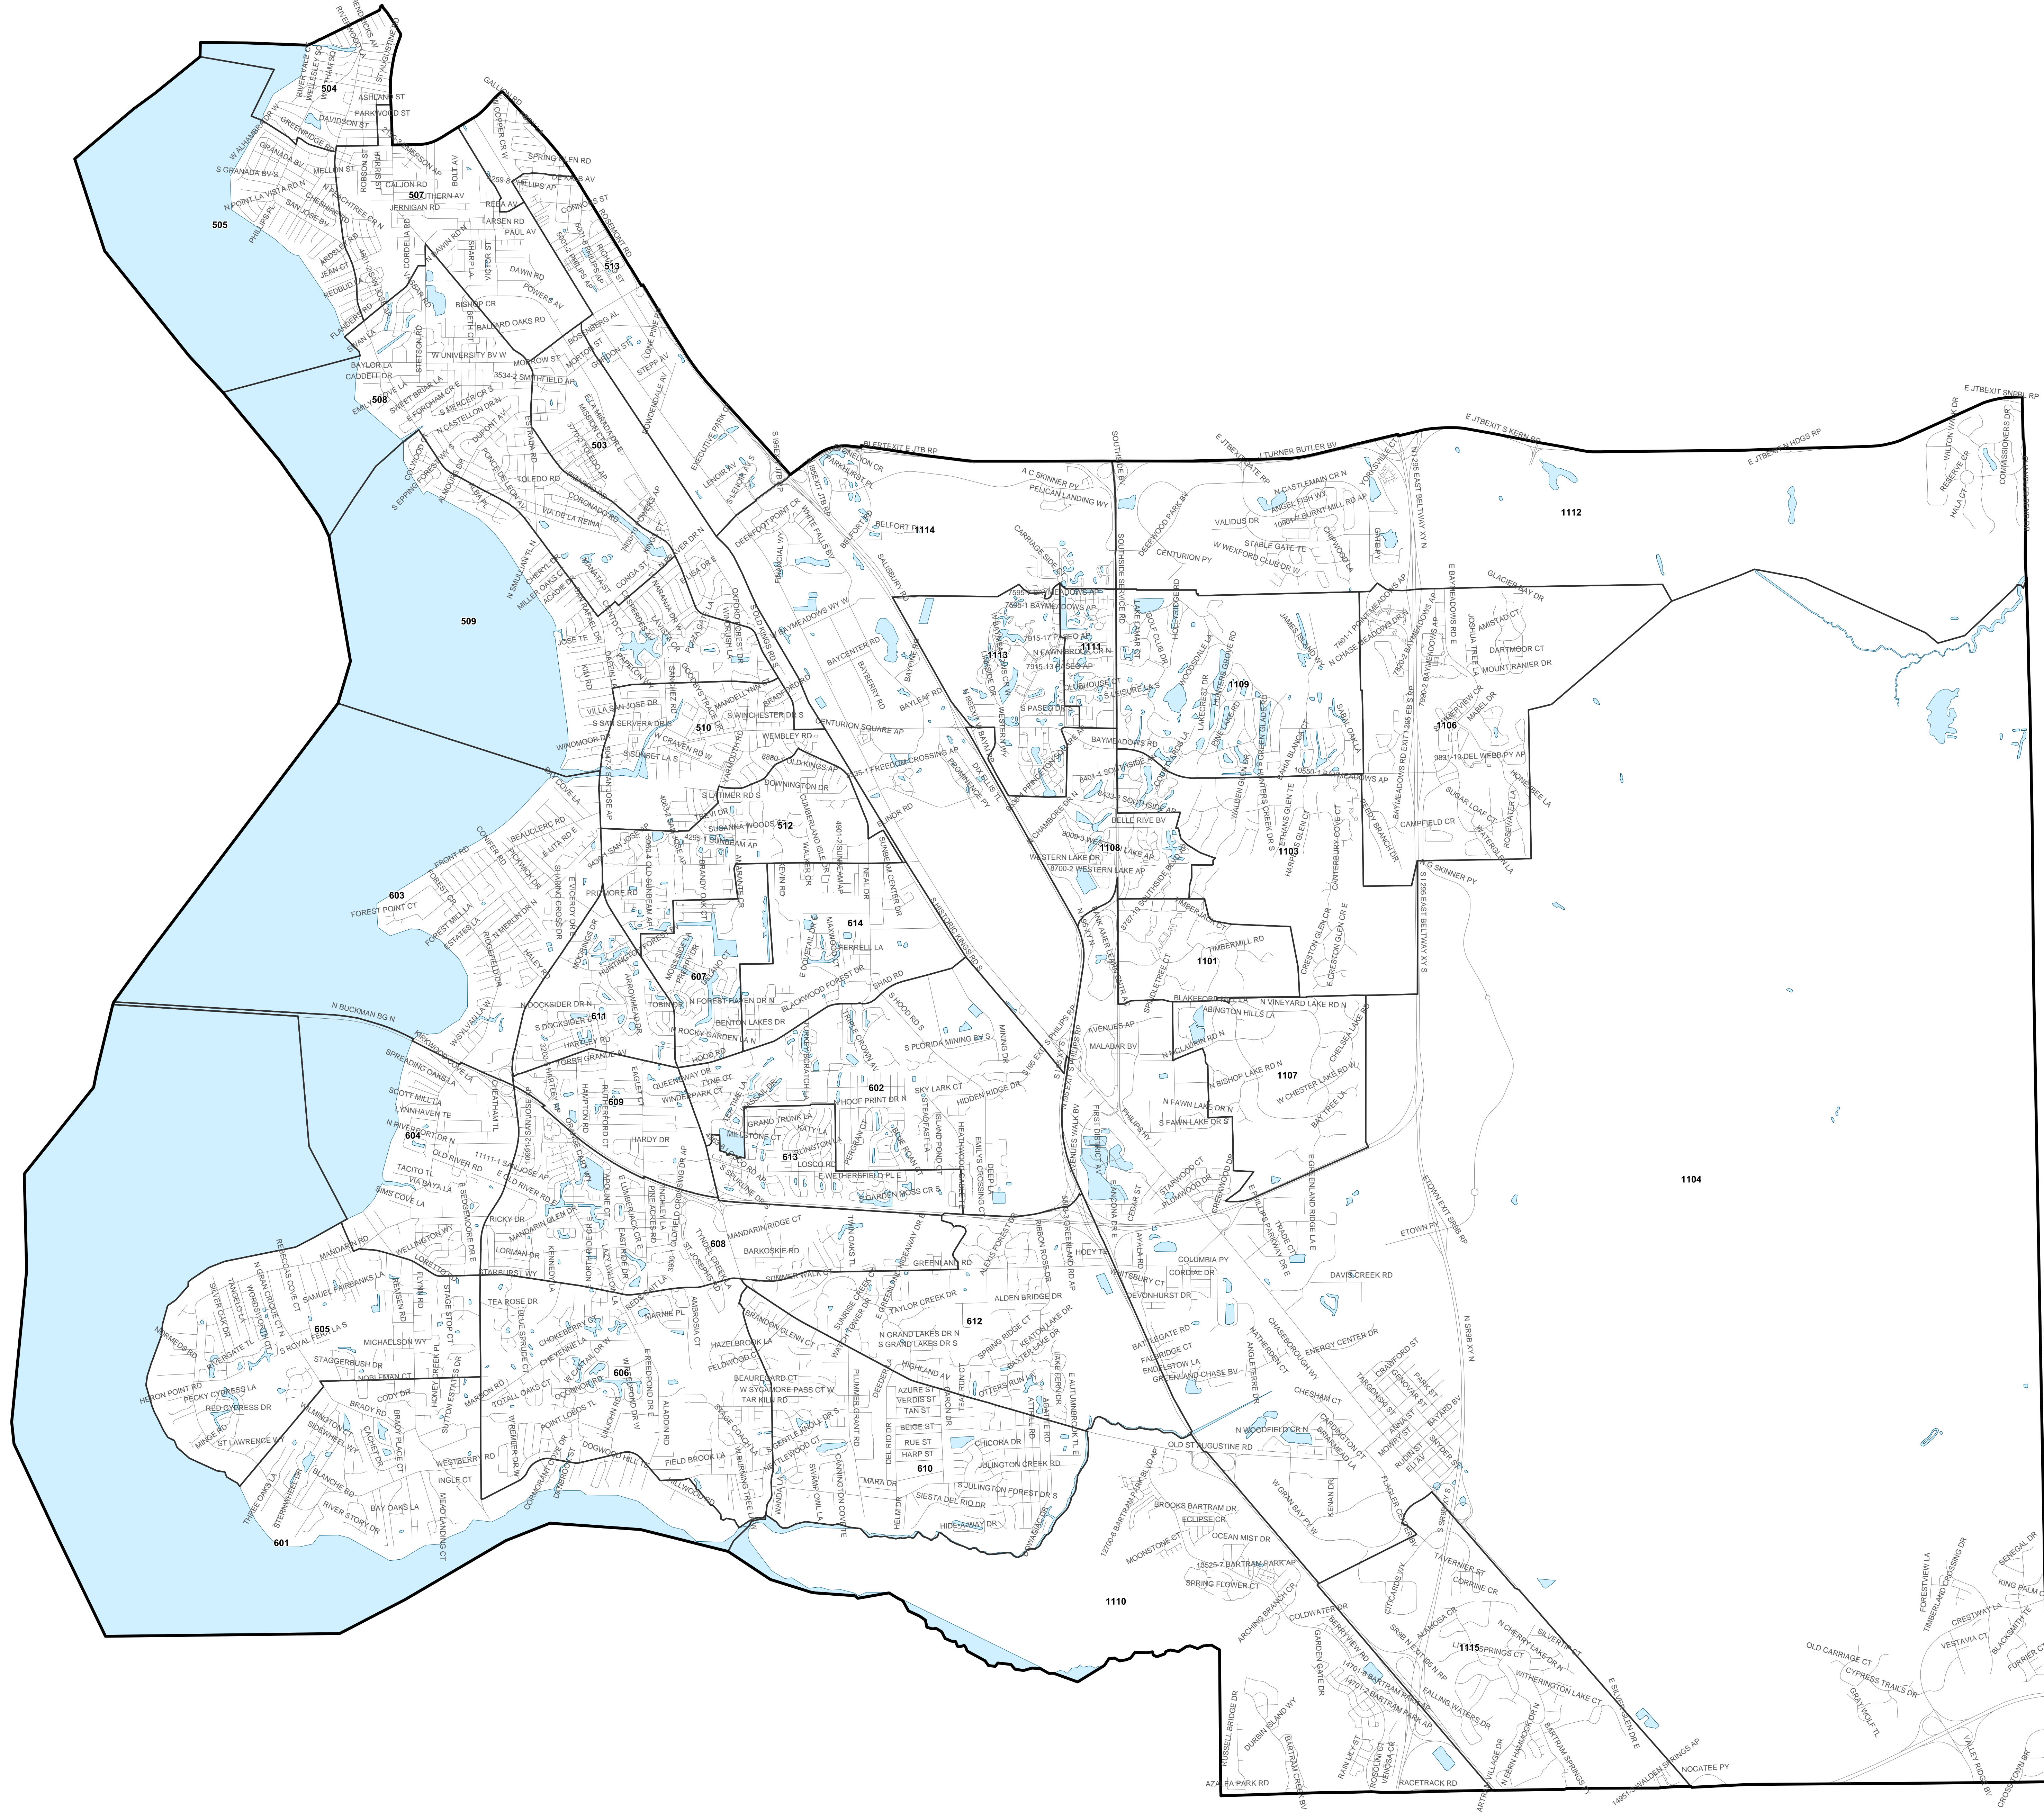

Duval County Supervisor of Elections

State House 16