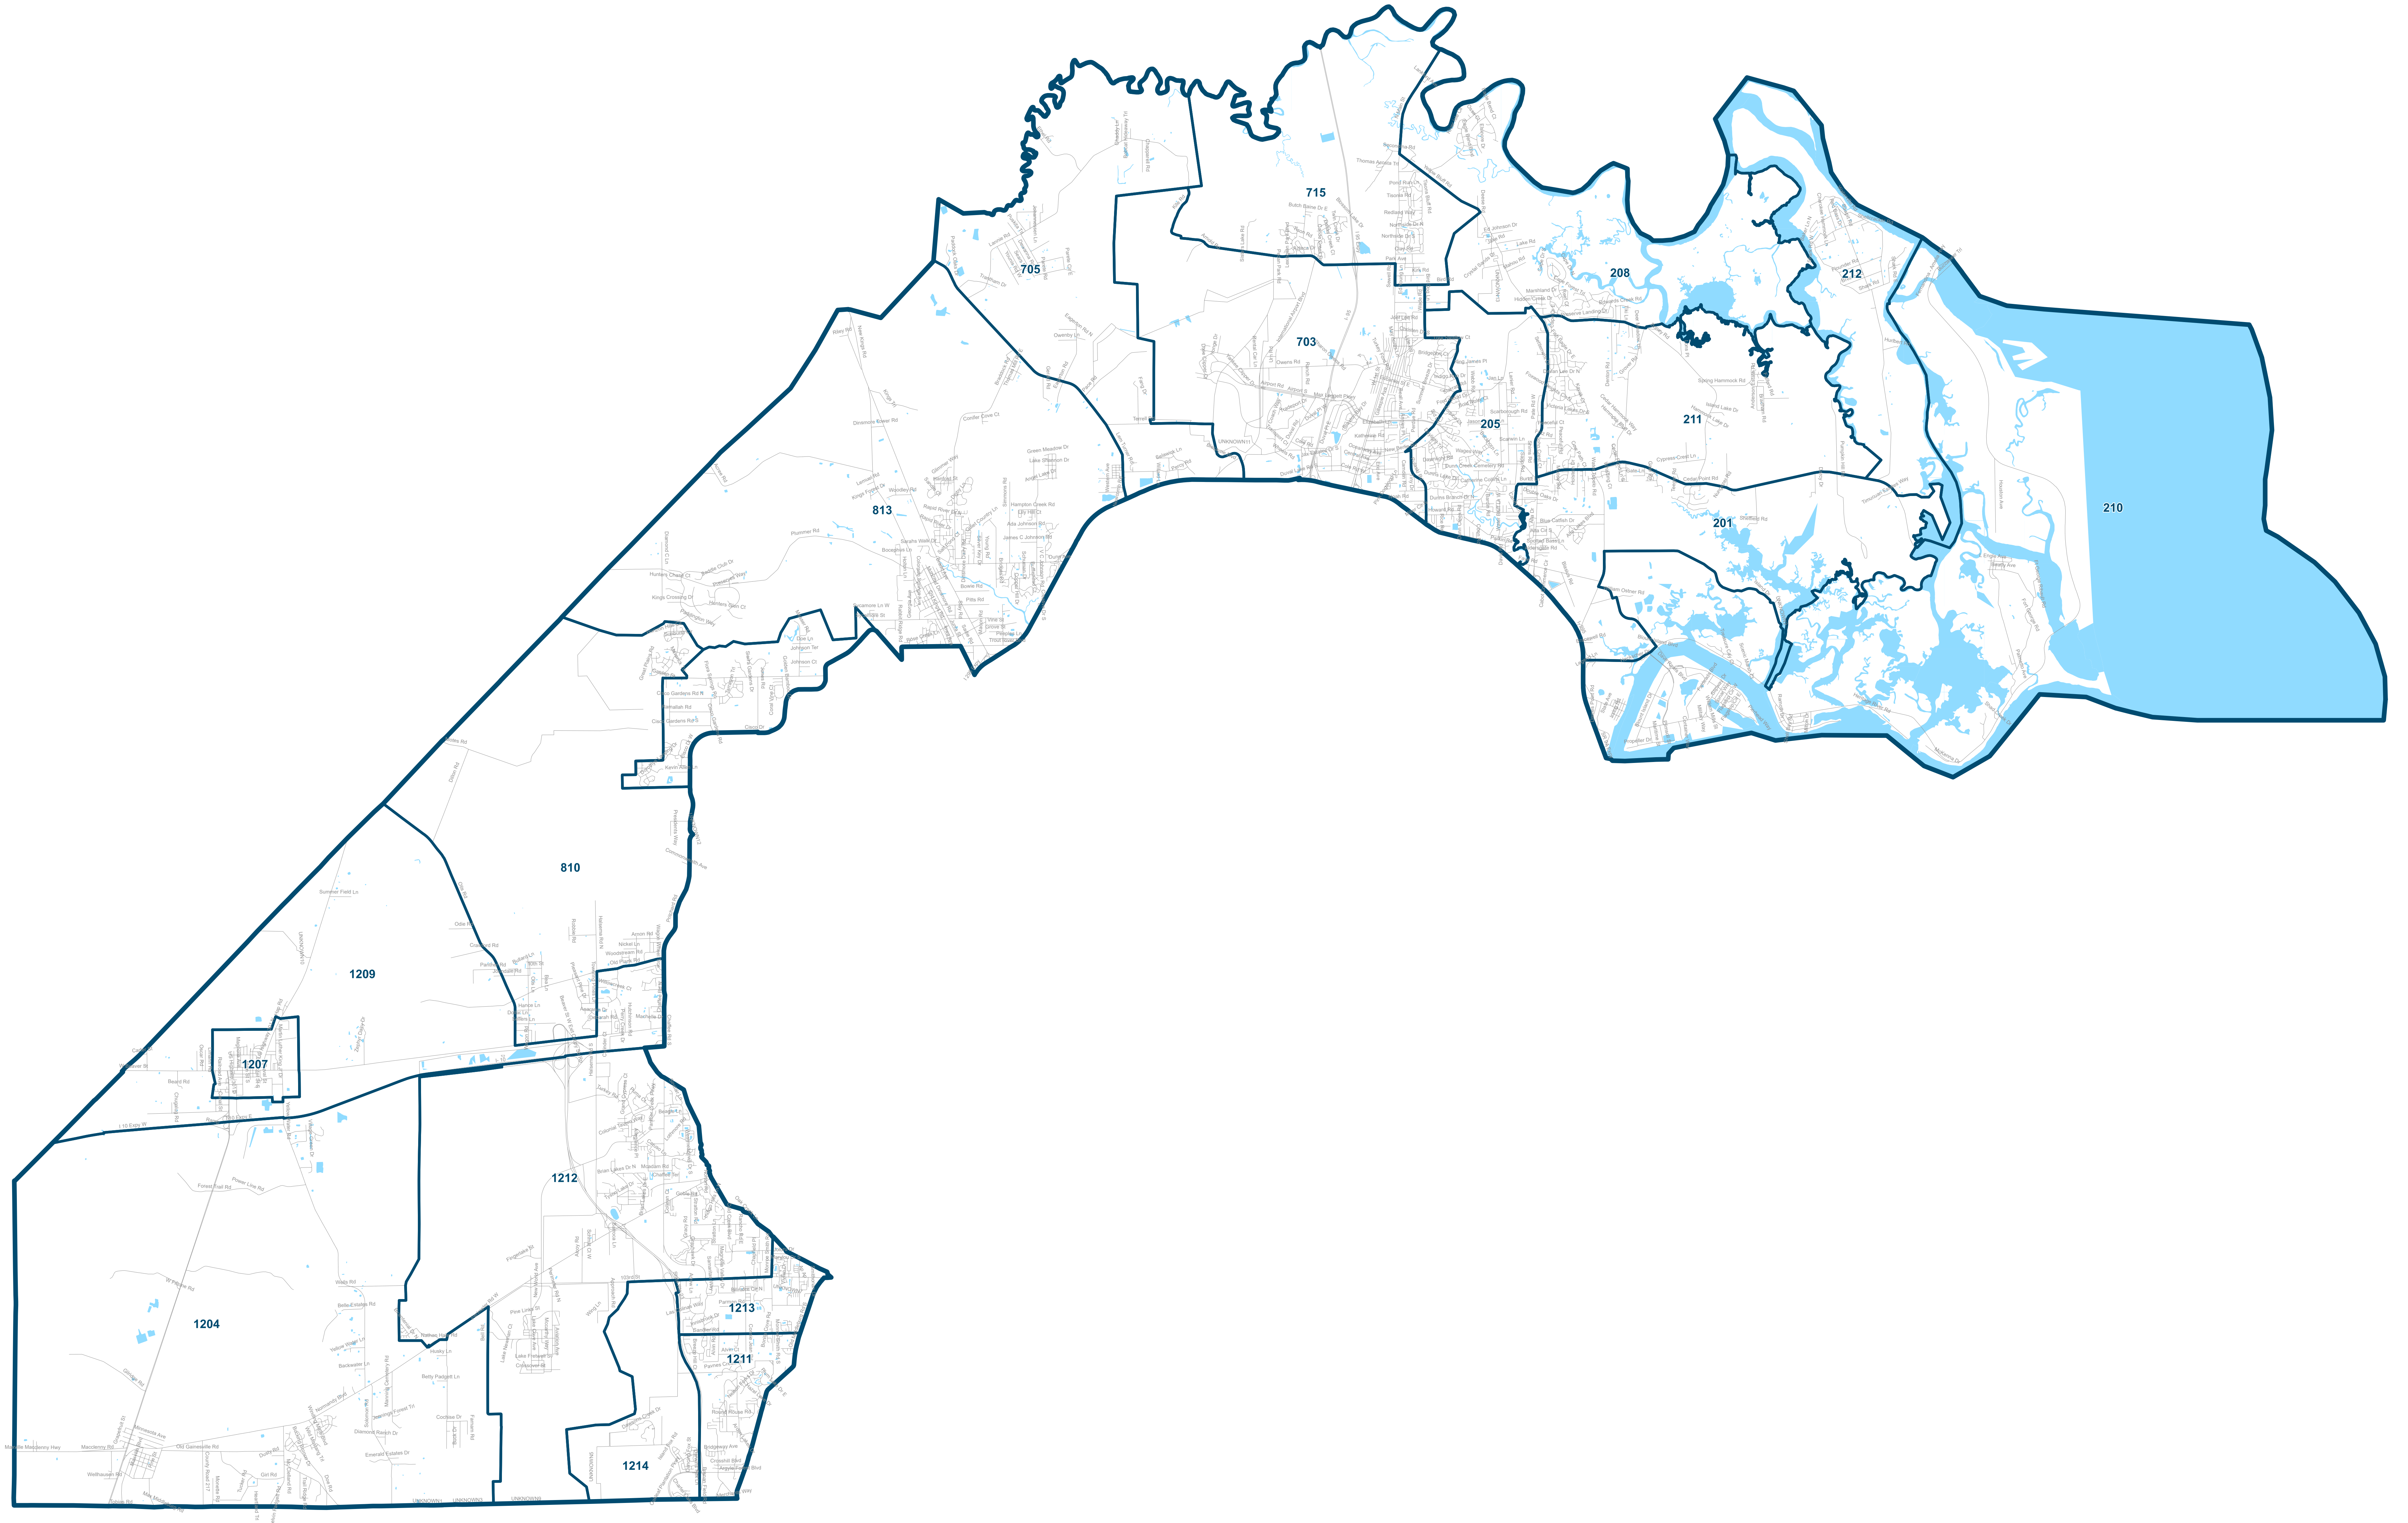

Duval County Supervisor of Elections

State House District 15