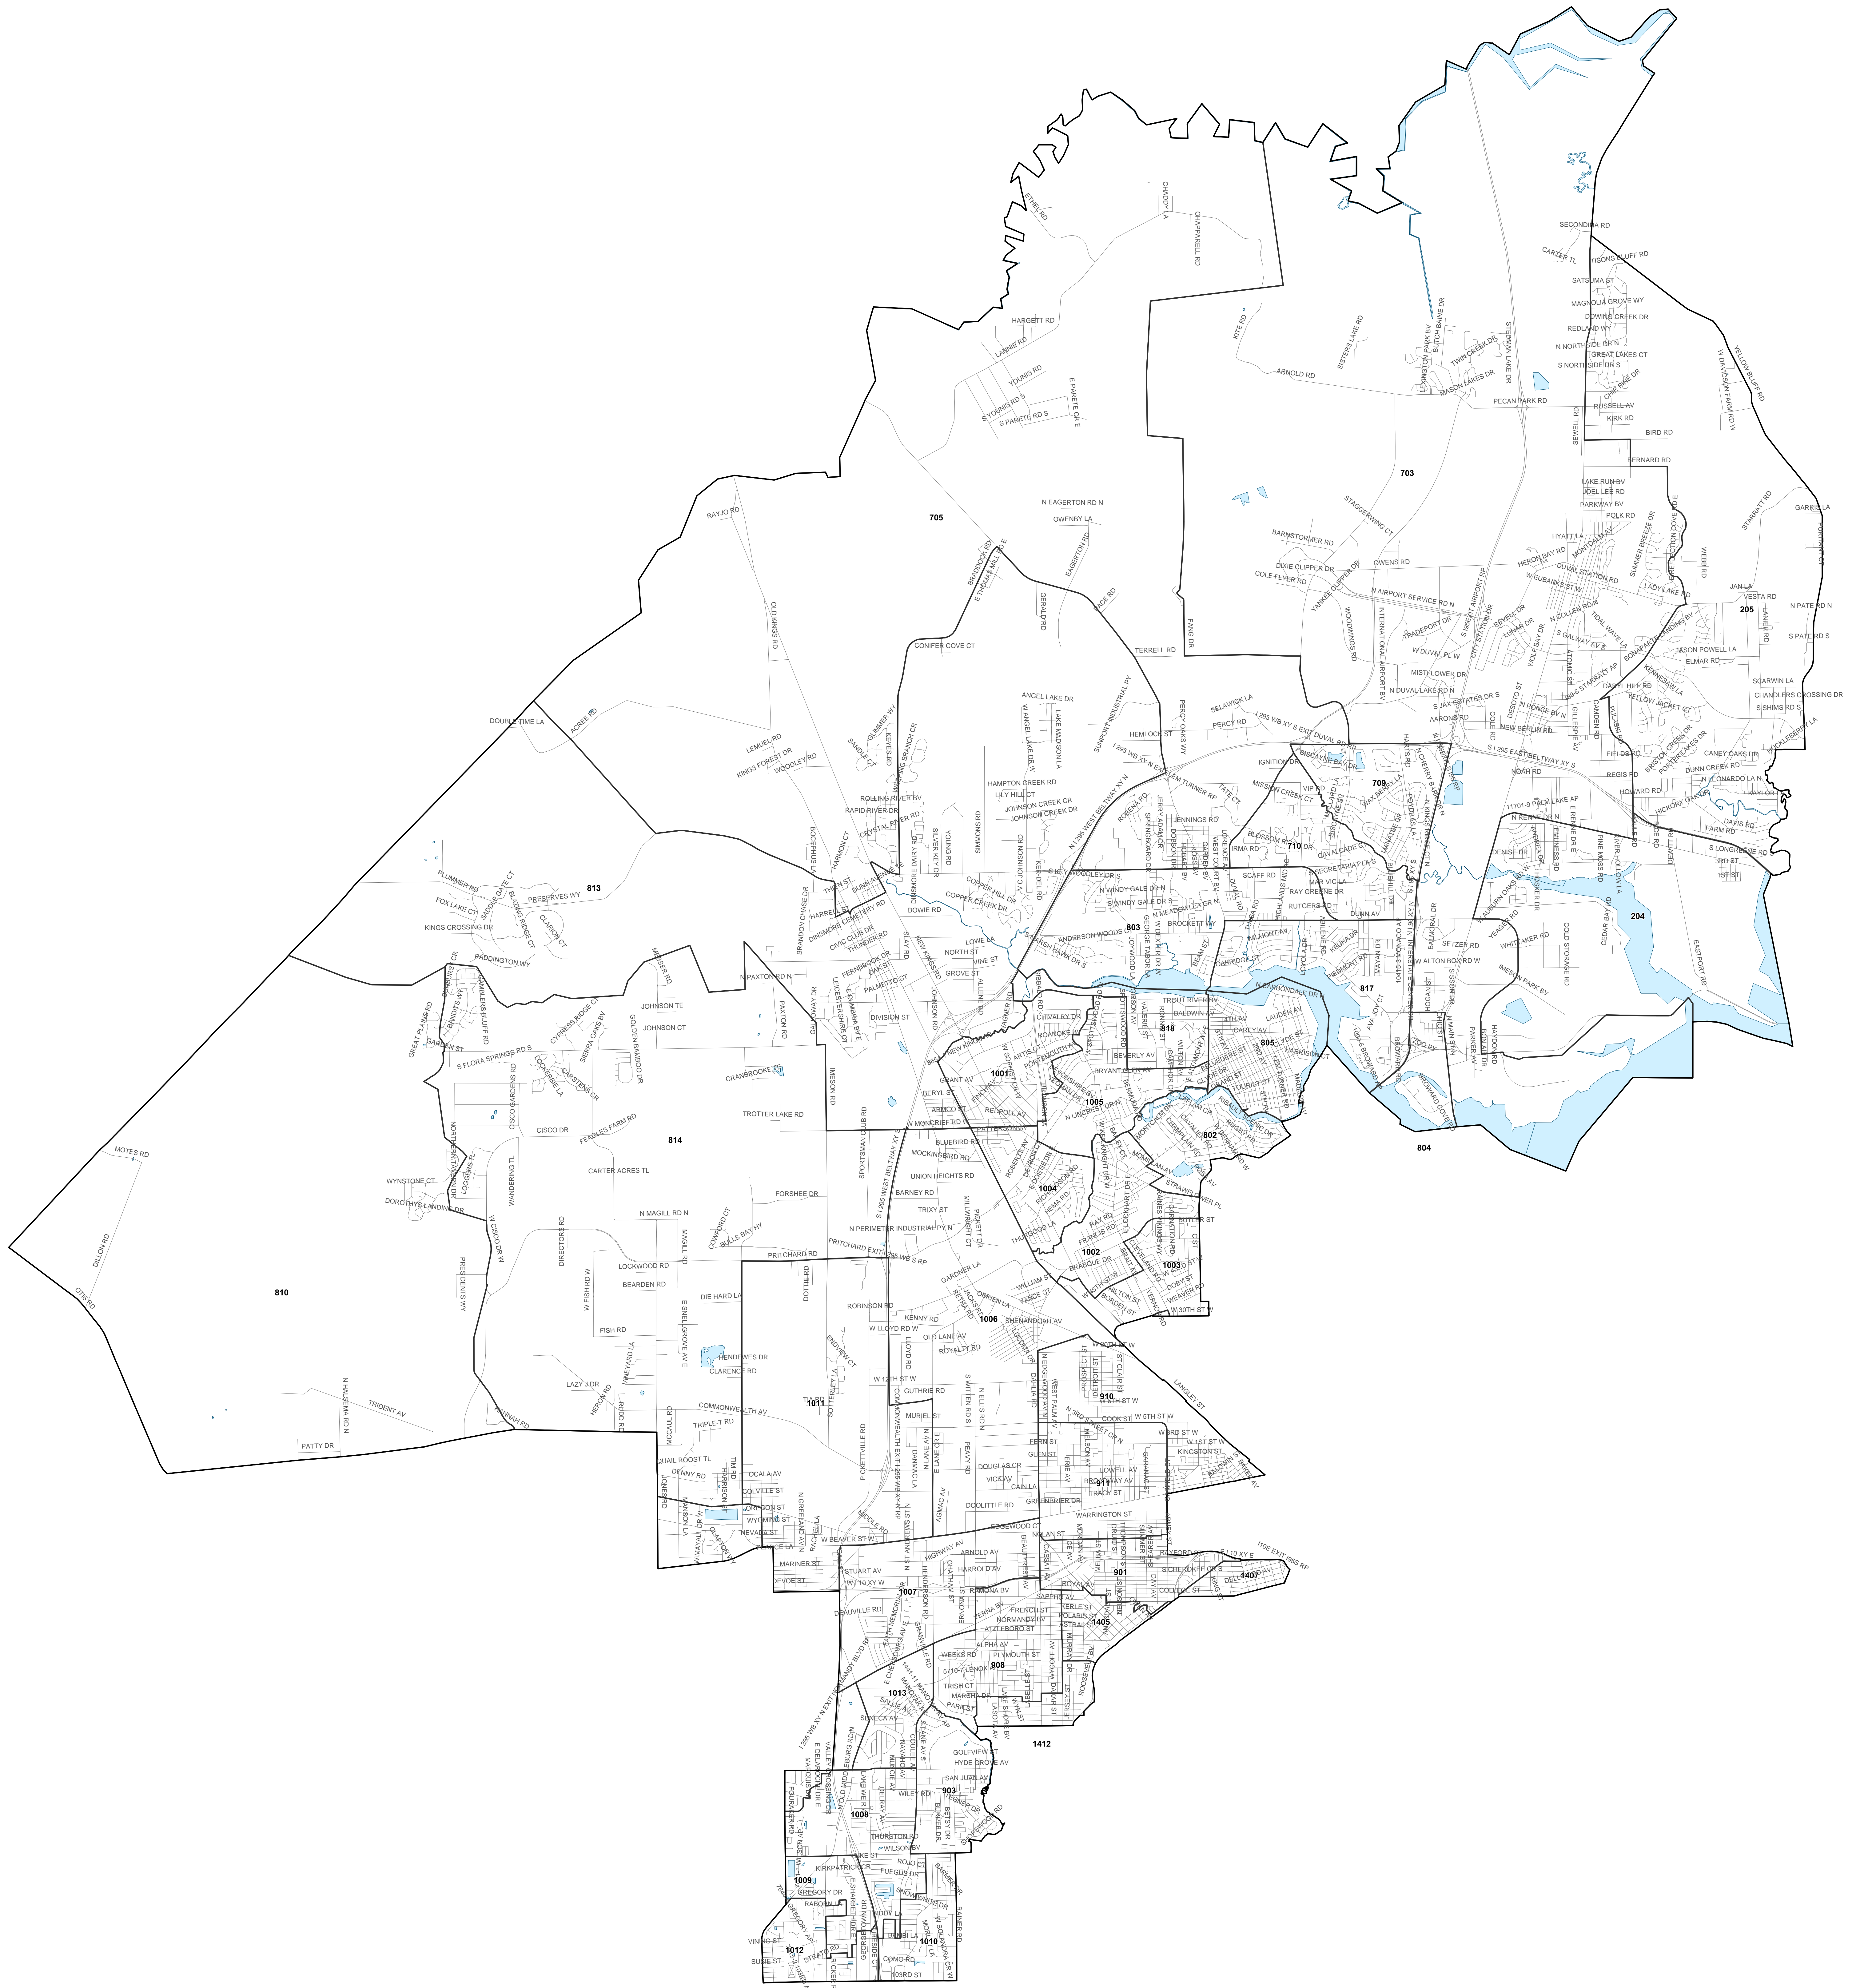

Duval County Supervisor of Elections State House 14