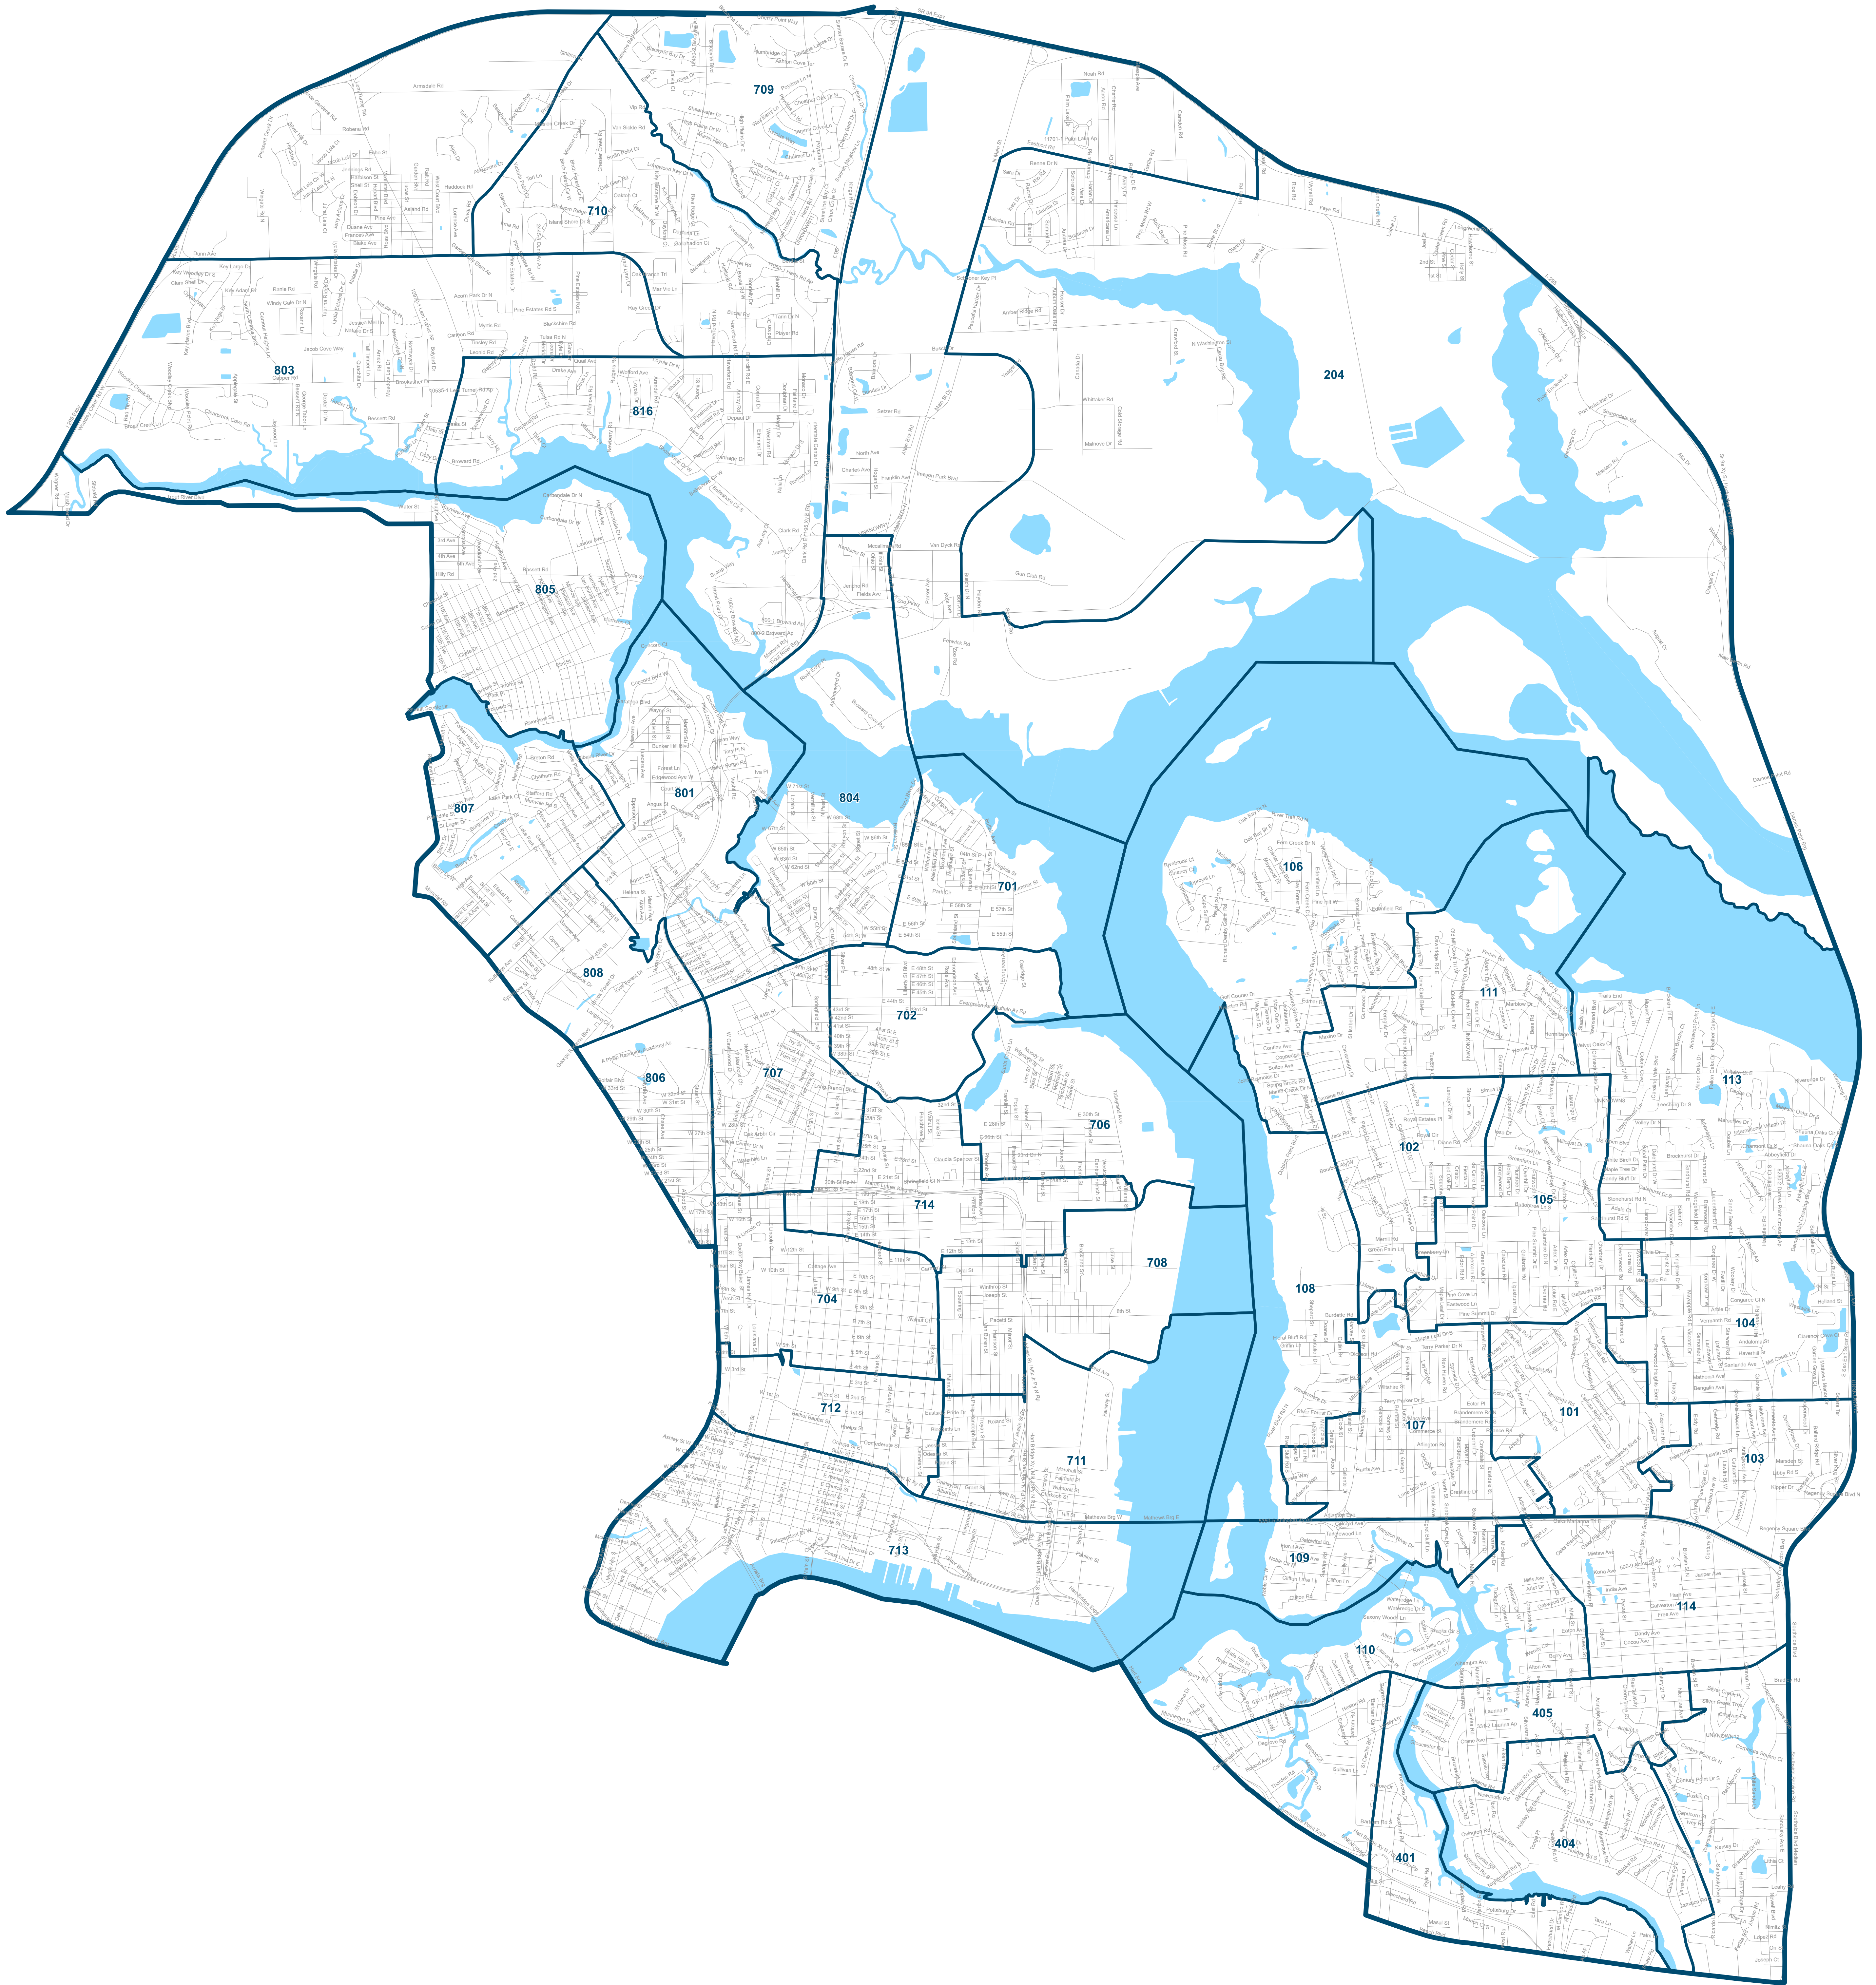

Duval County Supervisor of Elections

State House District 14