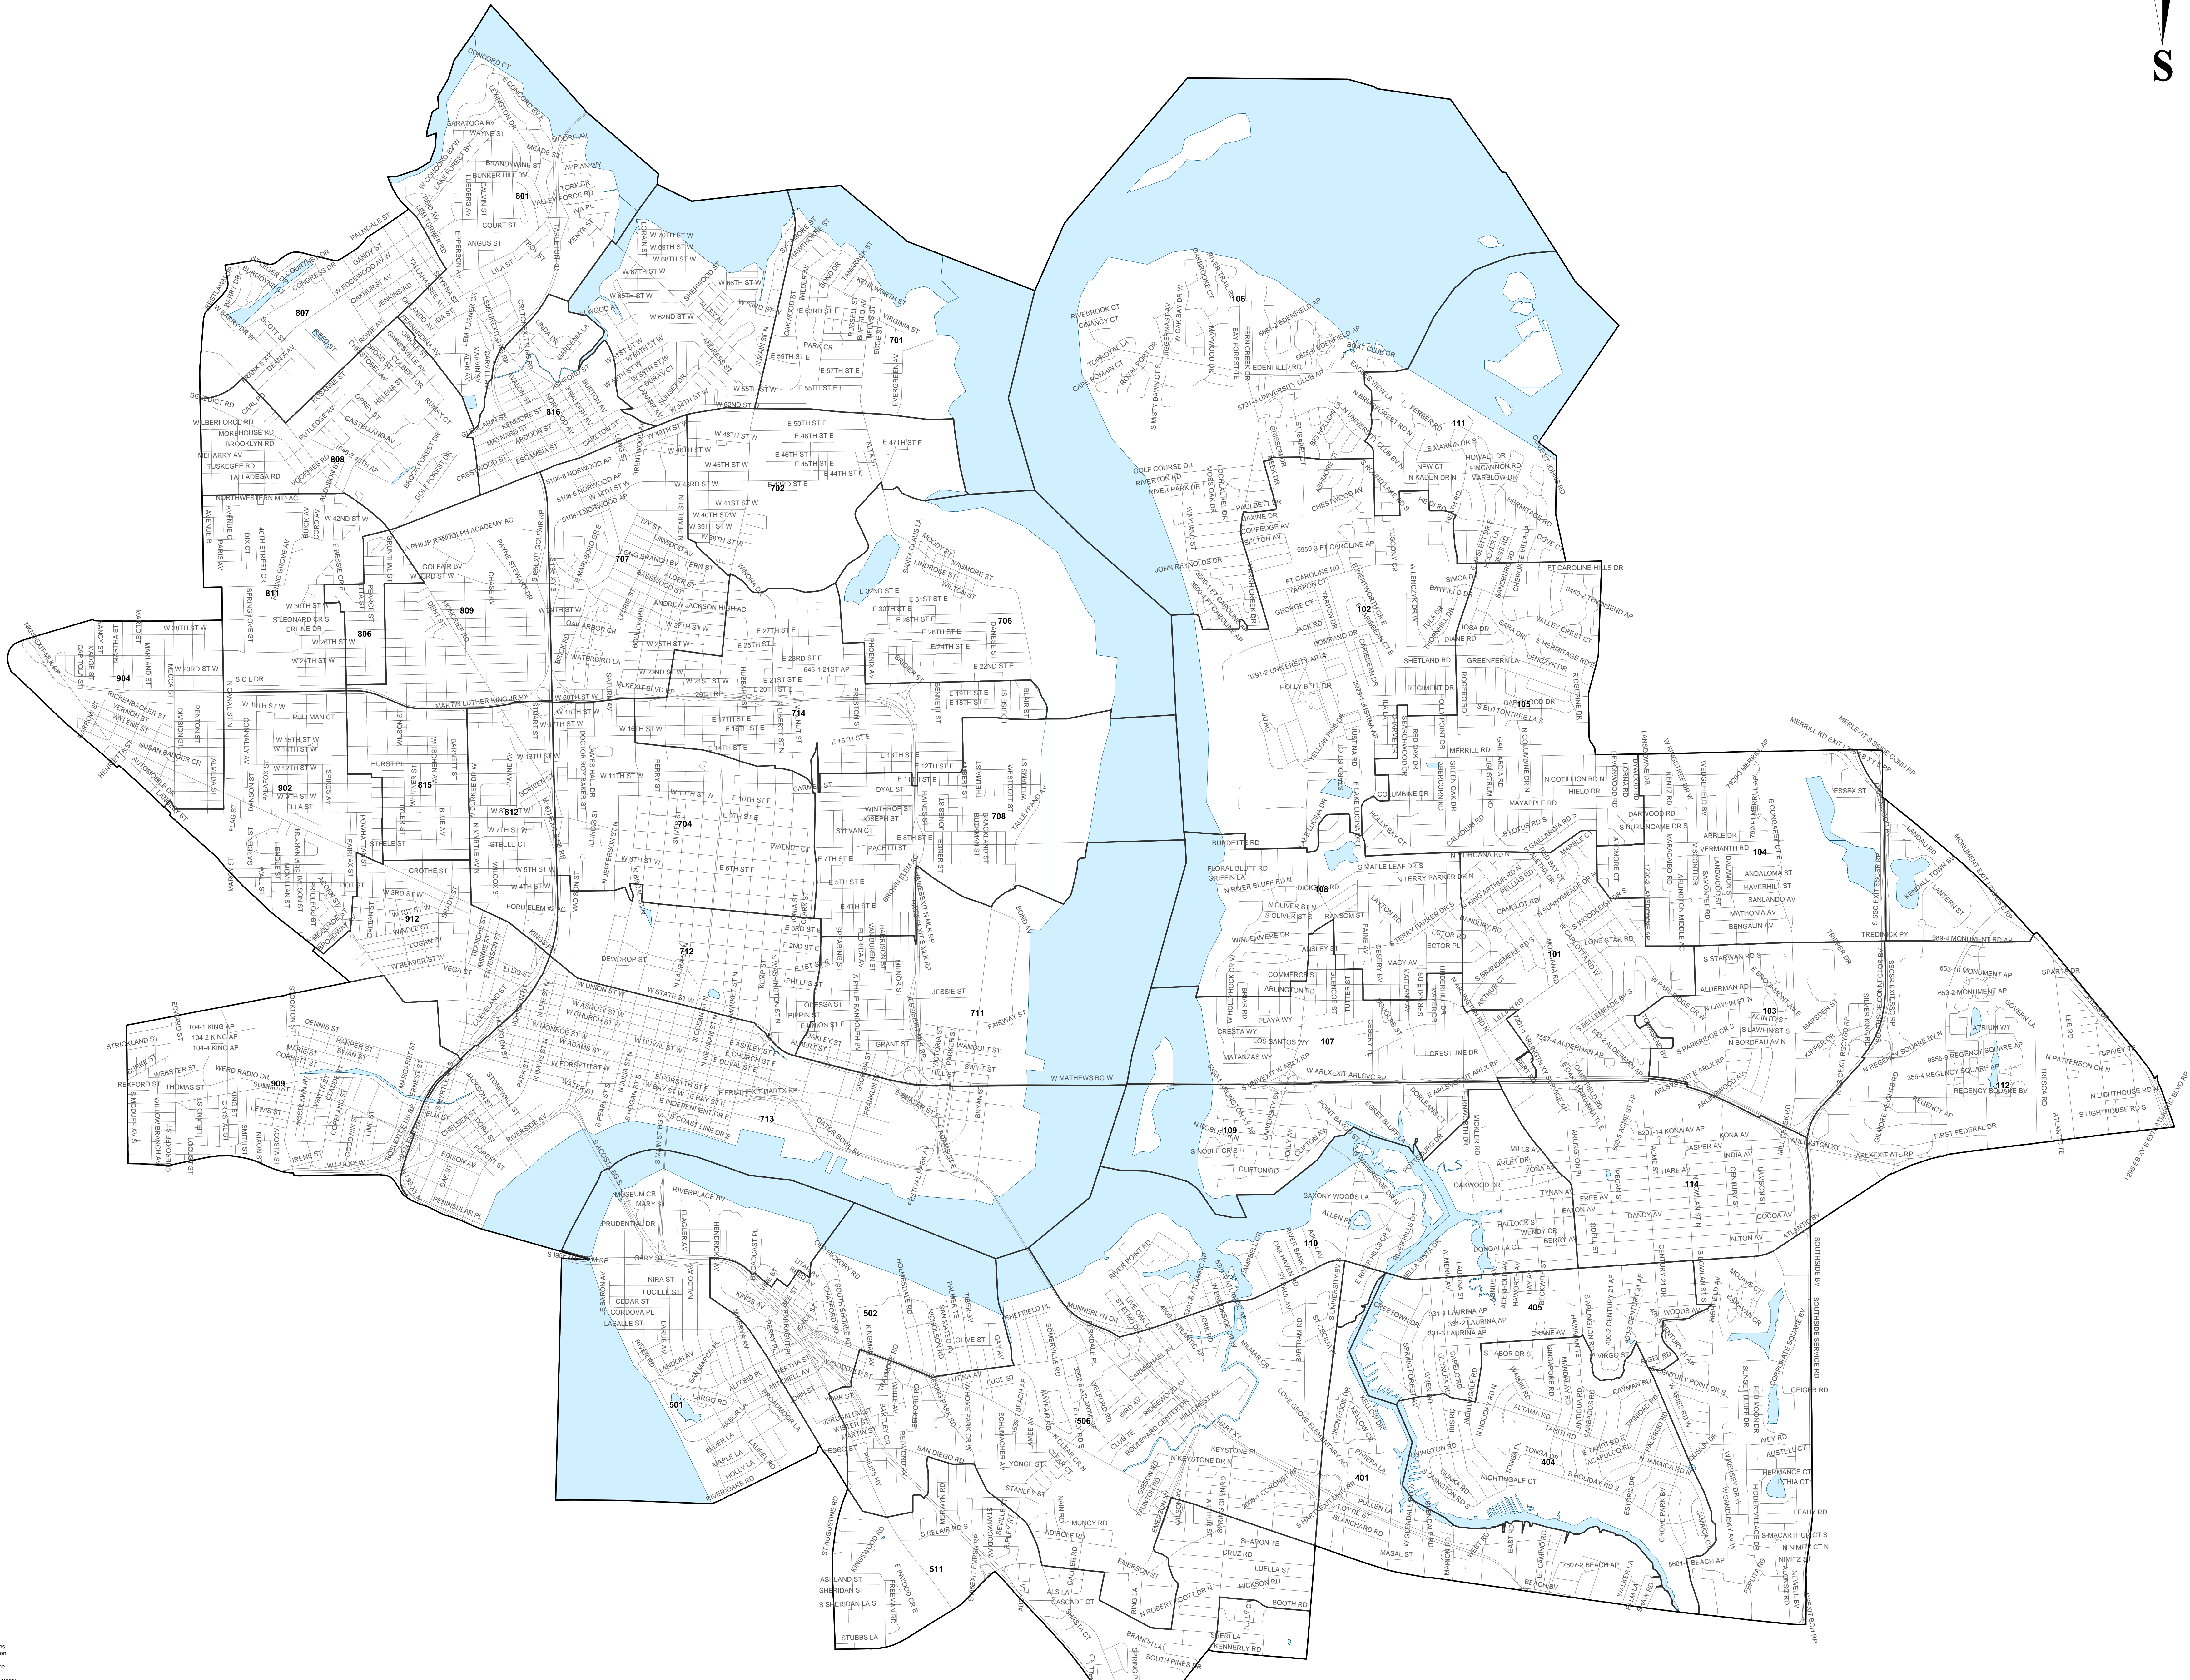

Duval County Supervisor of Elections State House 13