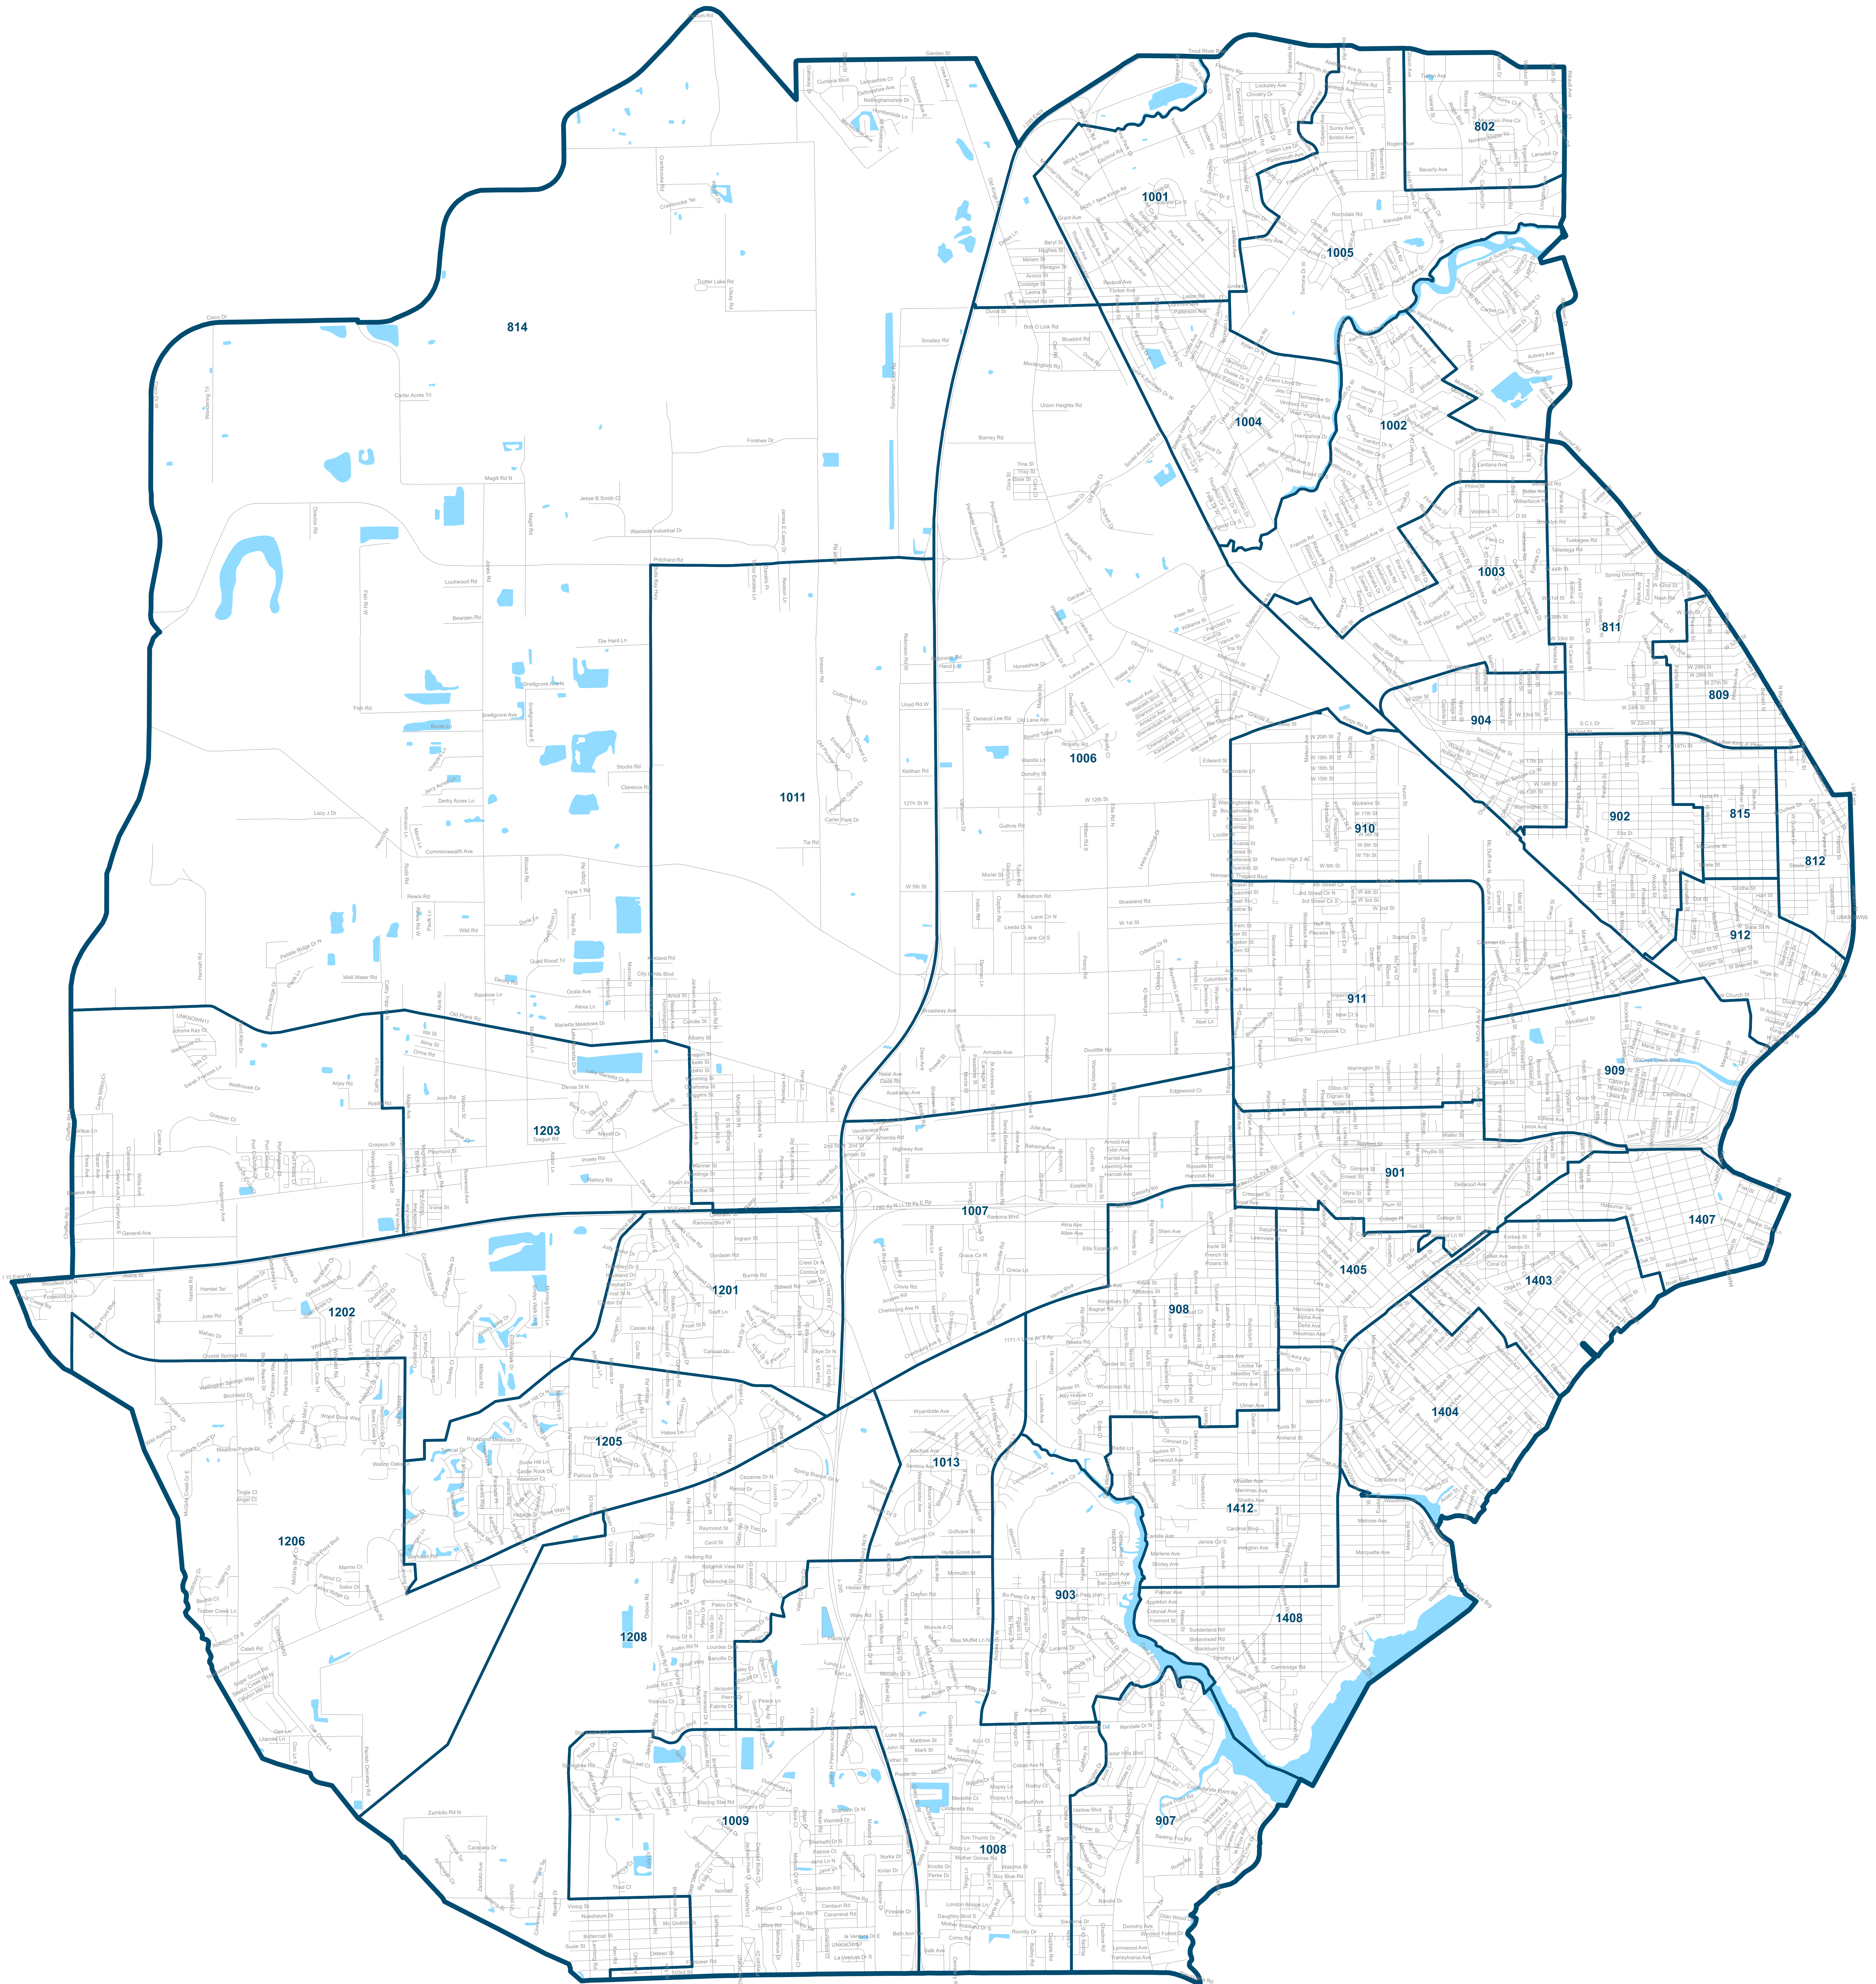

Duval County Supervisor of Elections

State House District 13