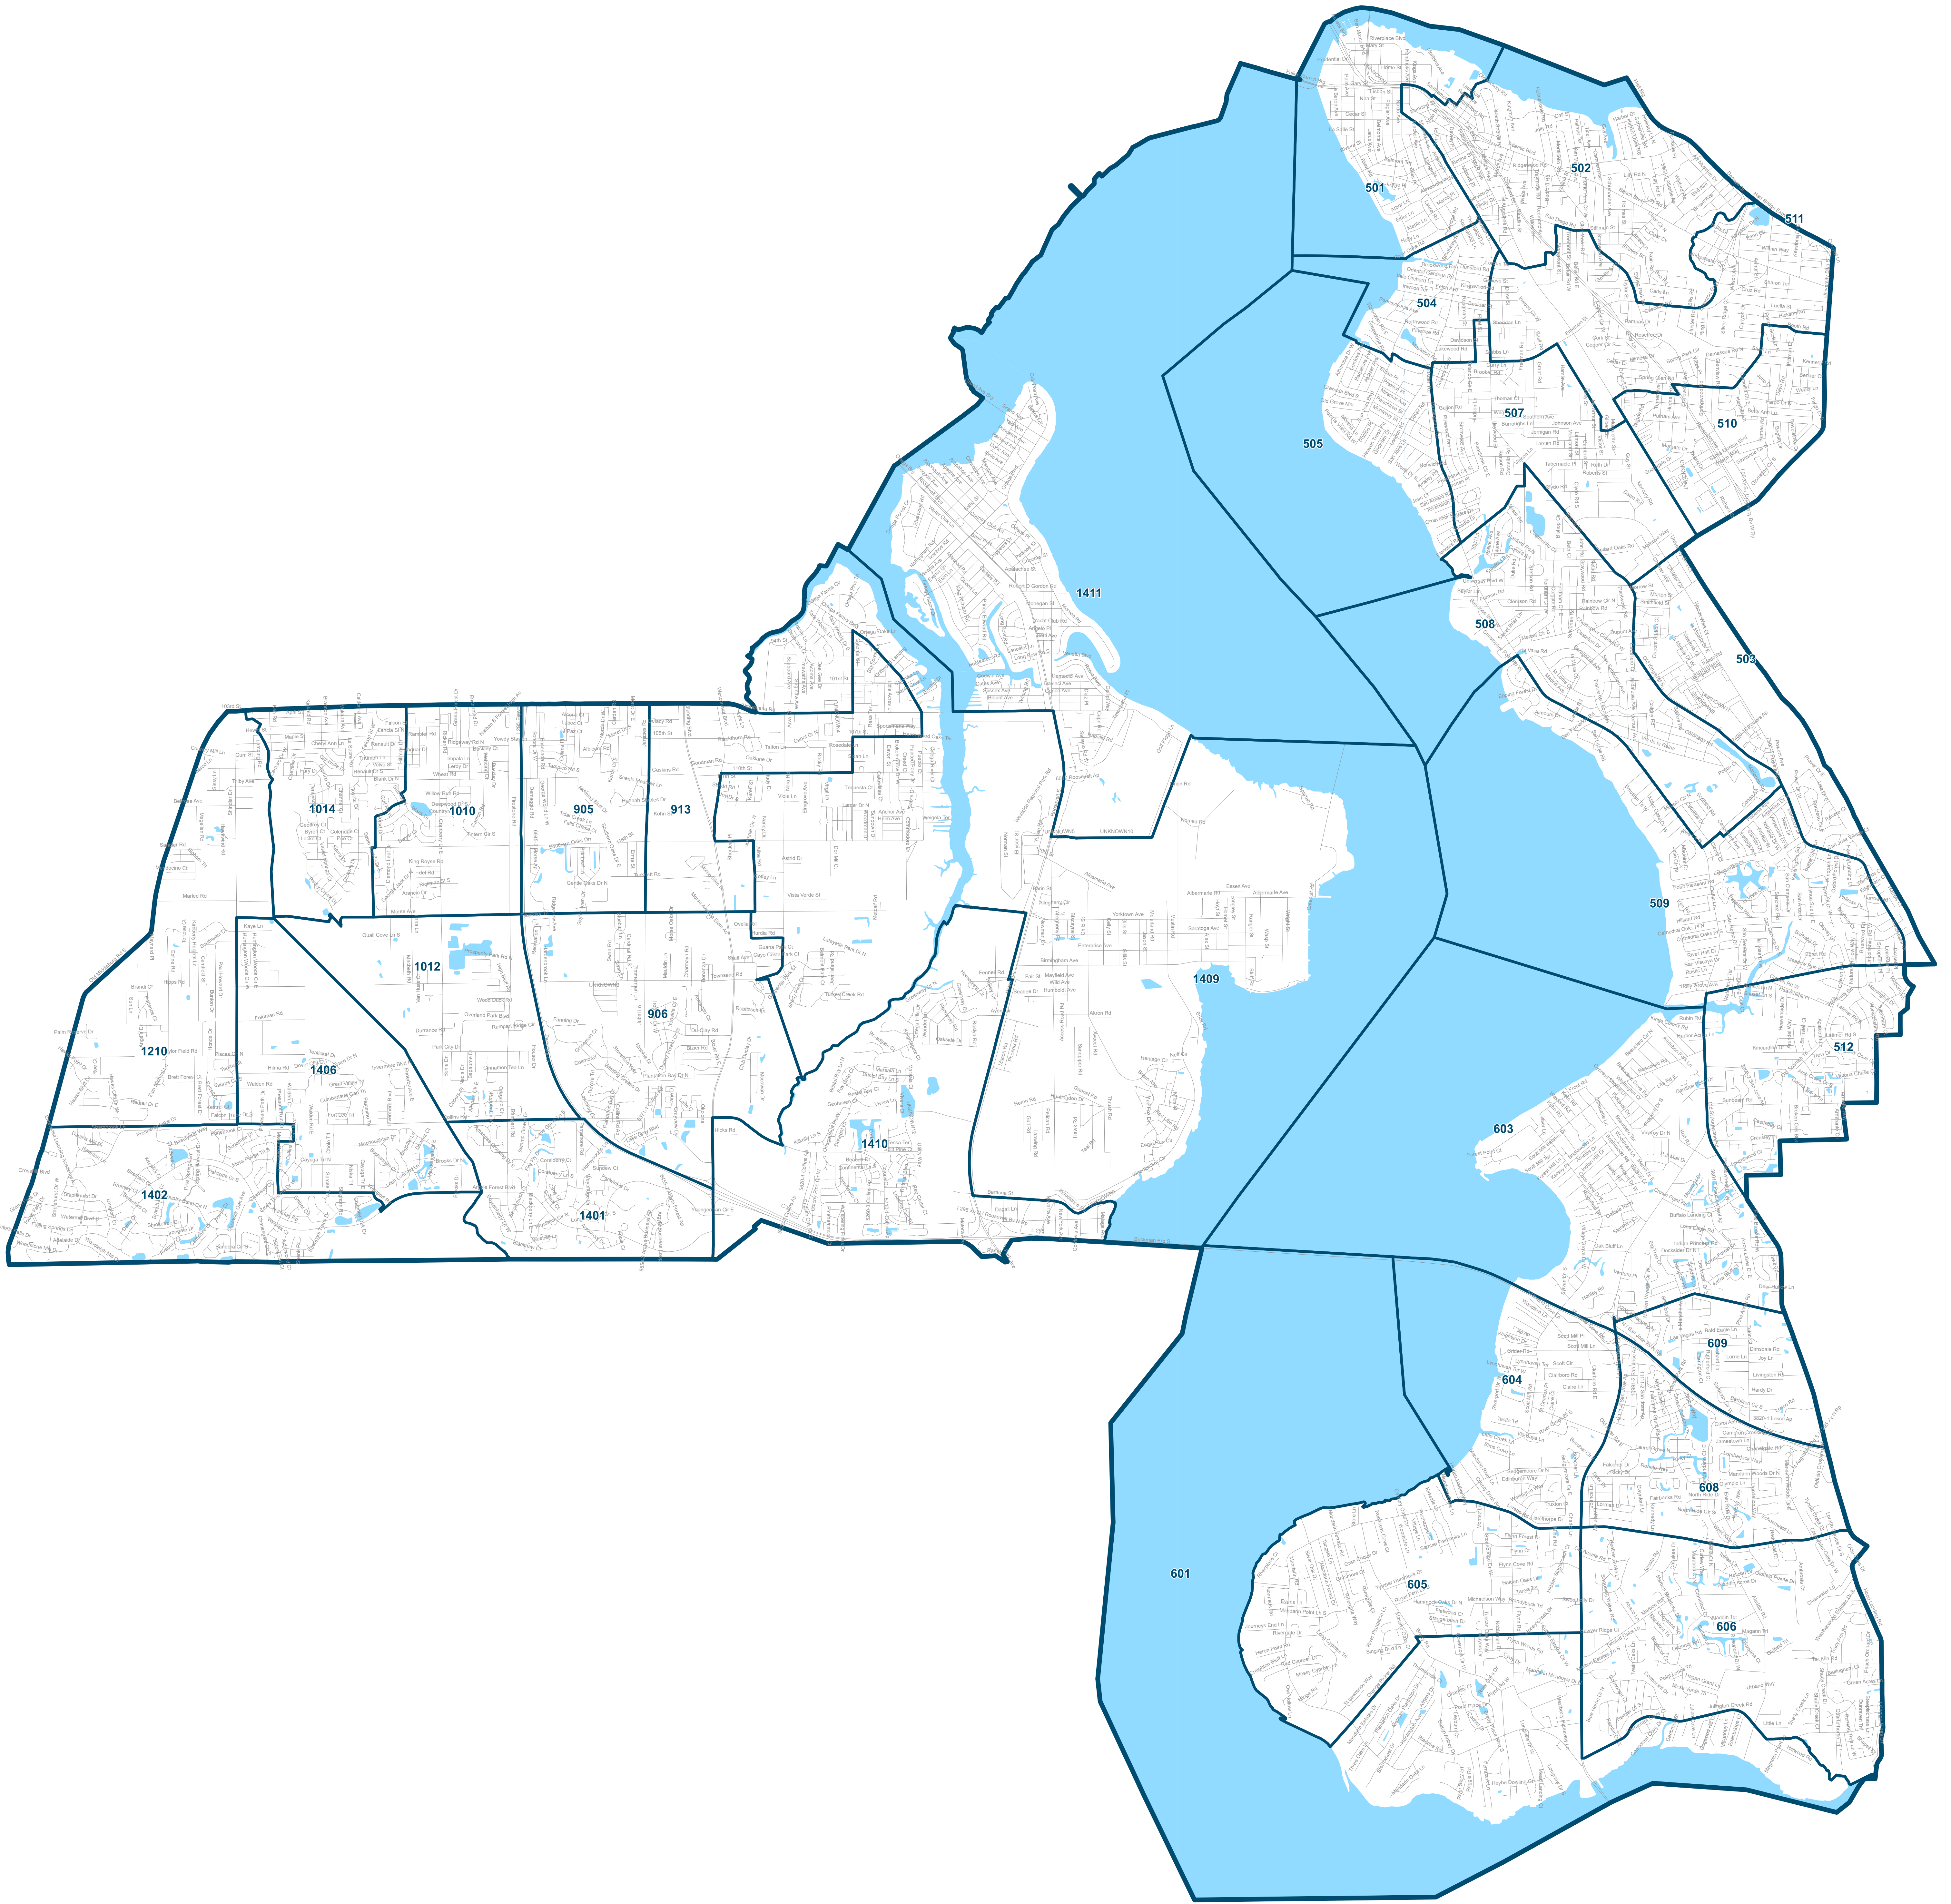

Duval County Supervisor of Elections

State House District 12