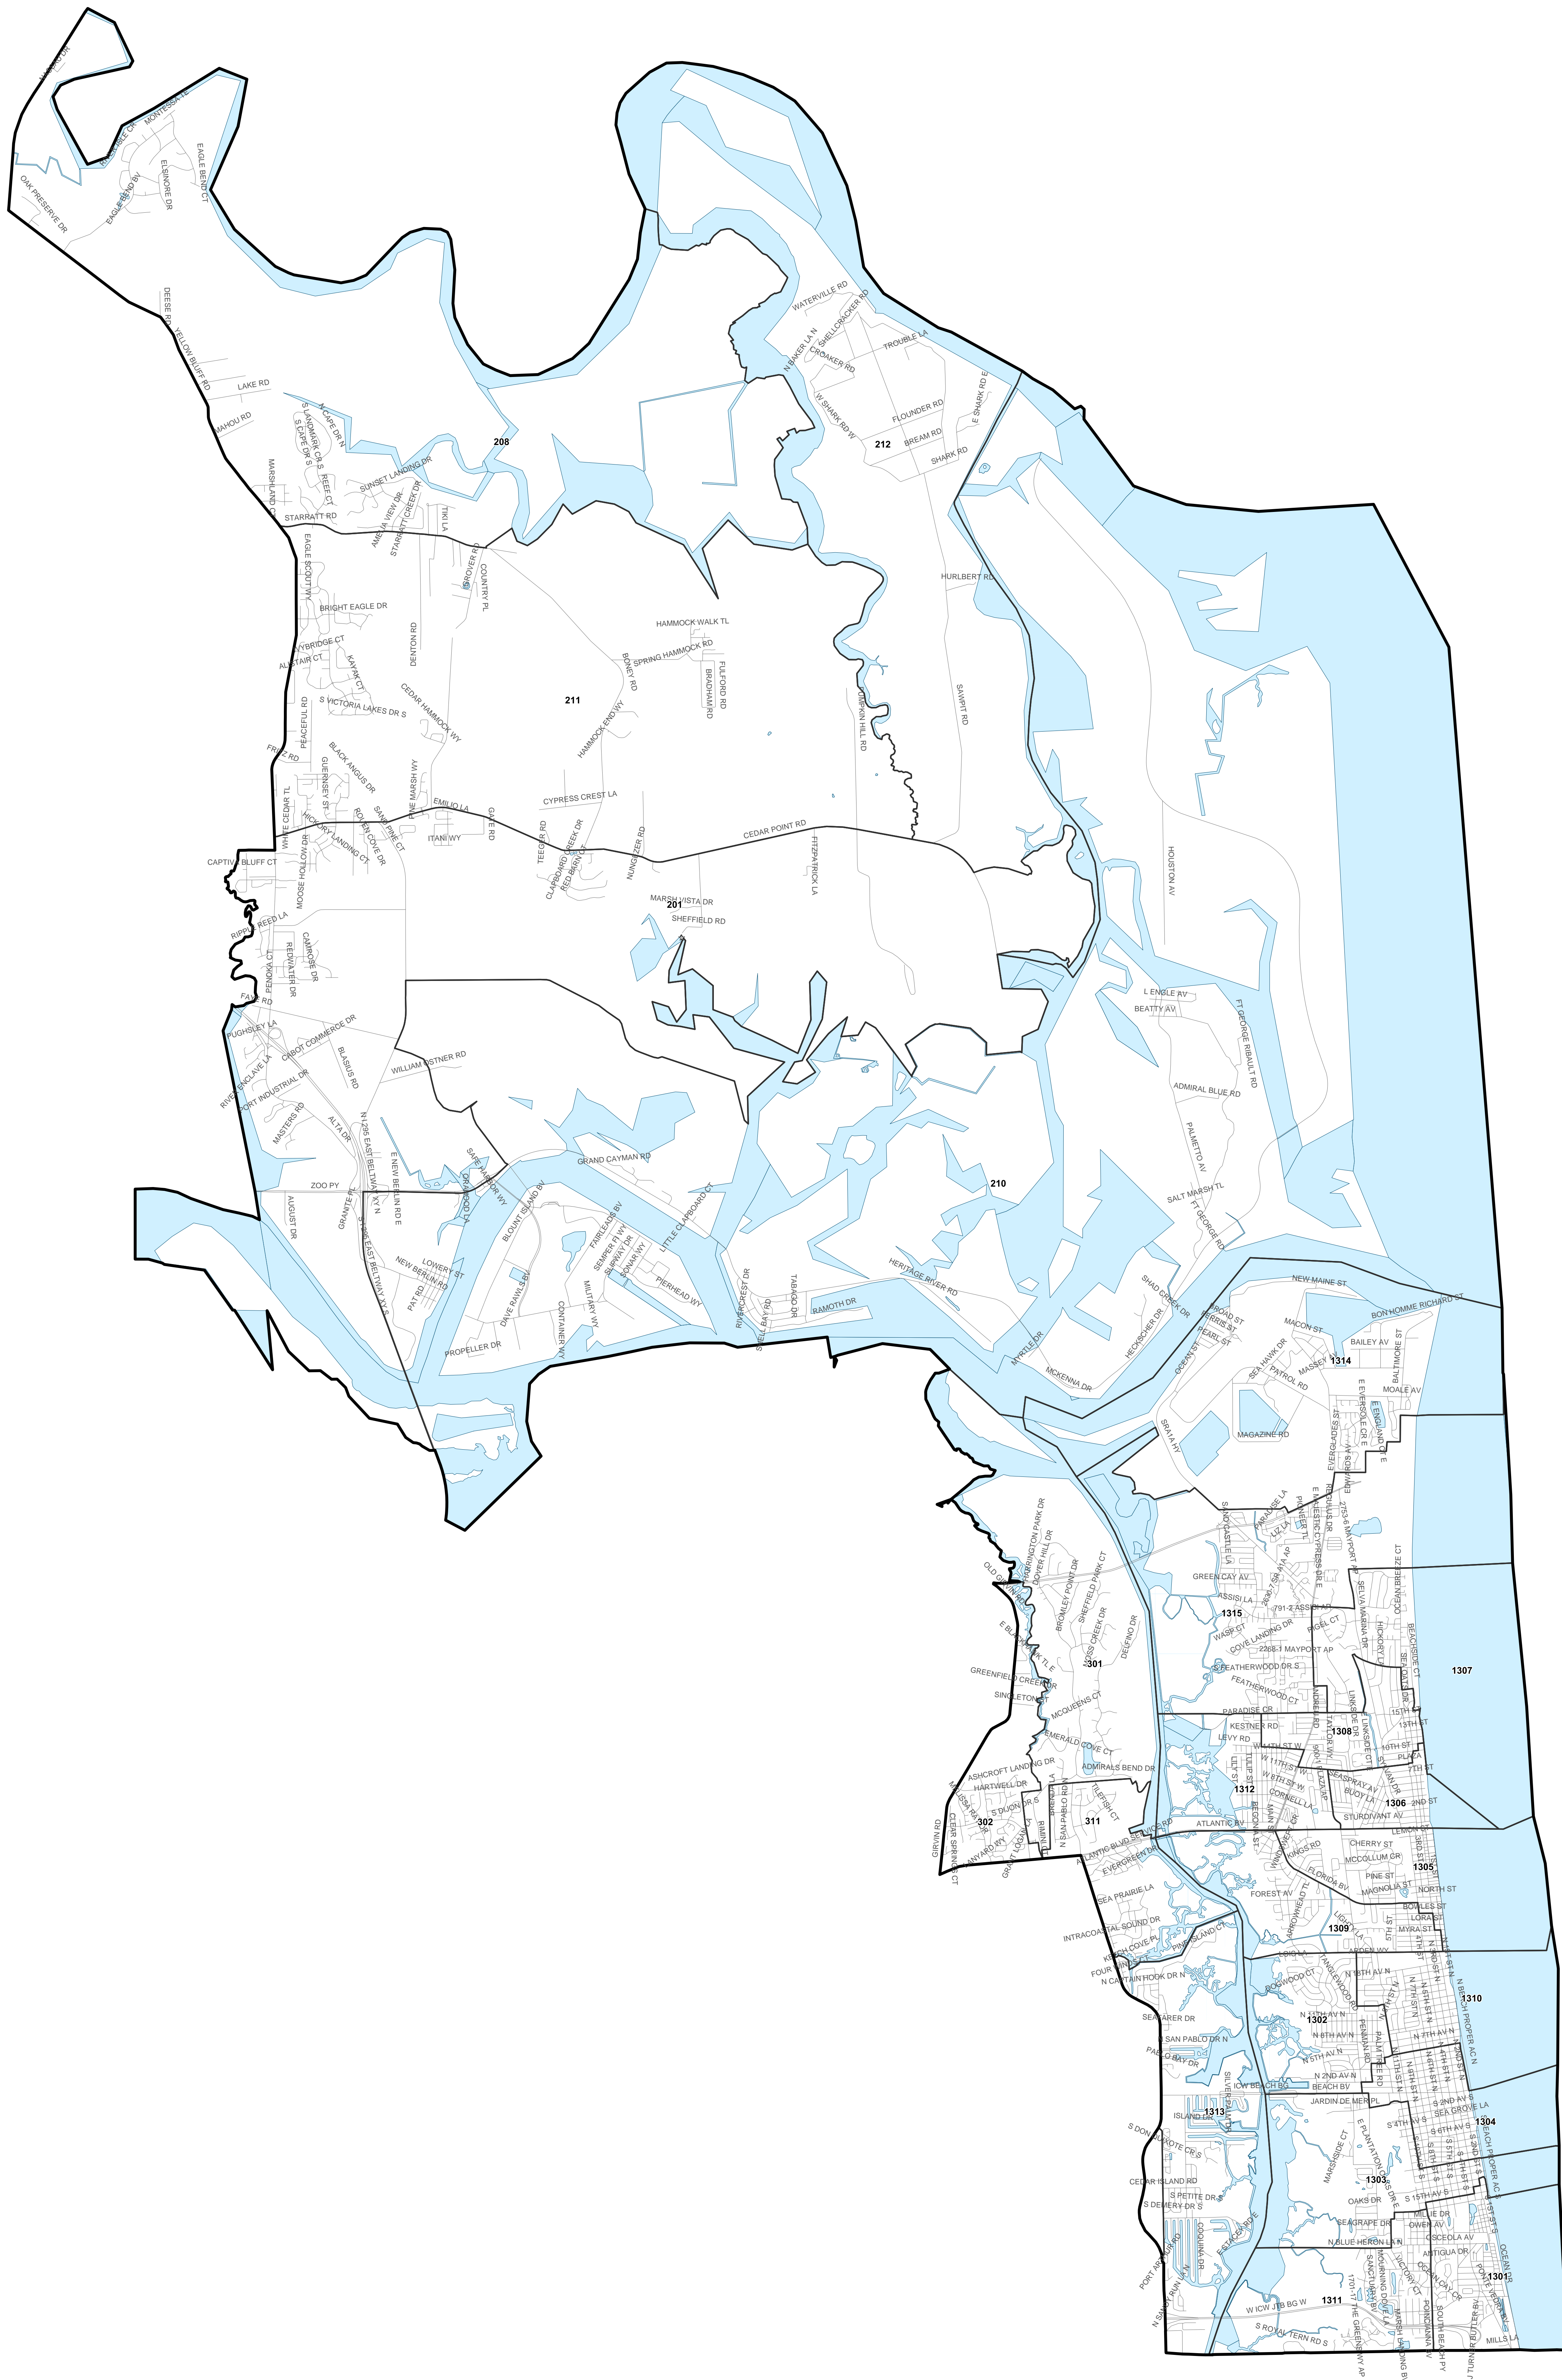

Duval County Supervisor of Elections

State House 11

Map created on 02/28/18 by AMF