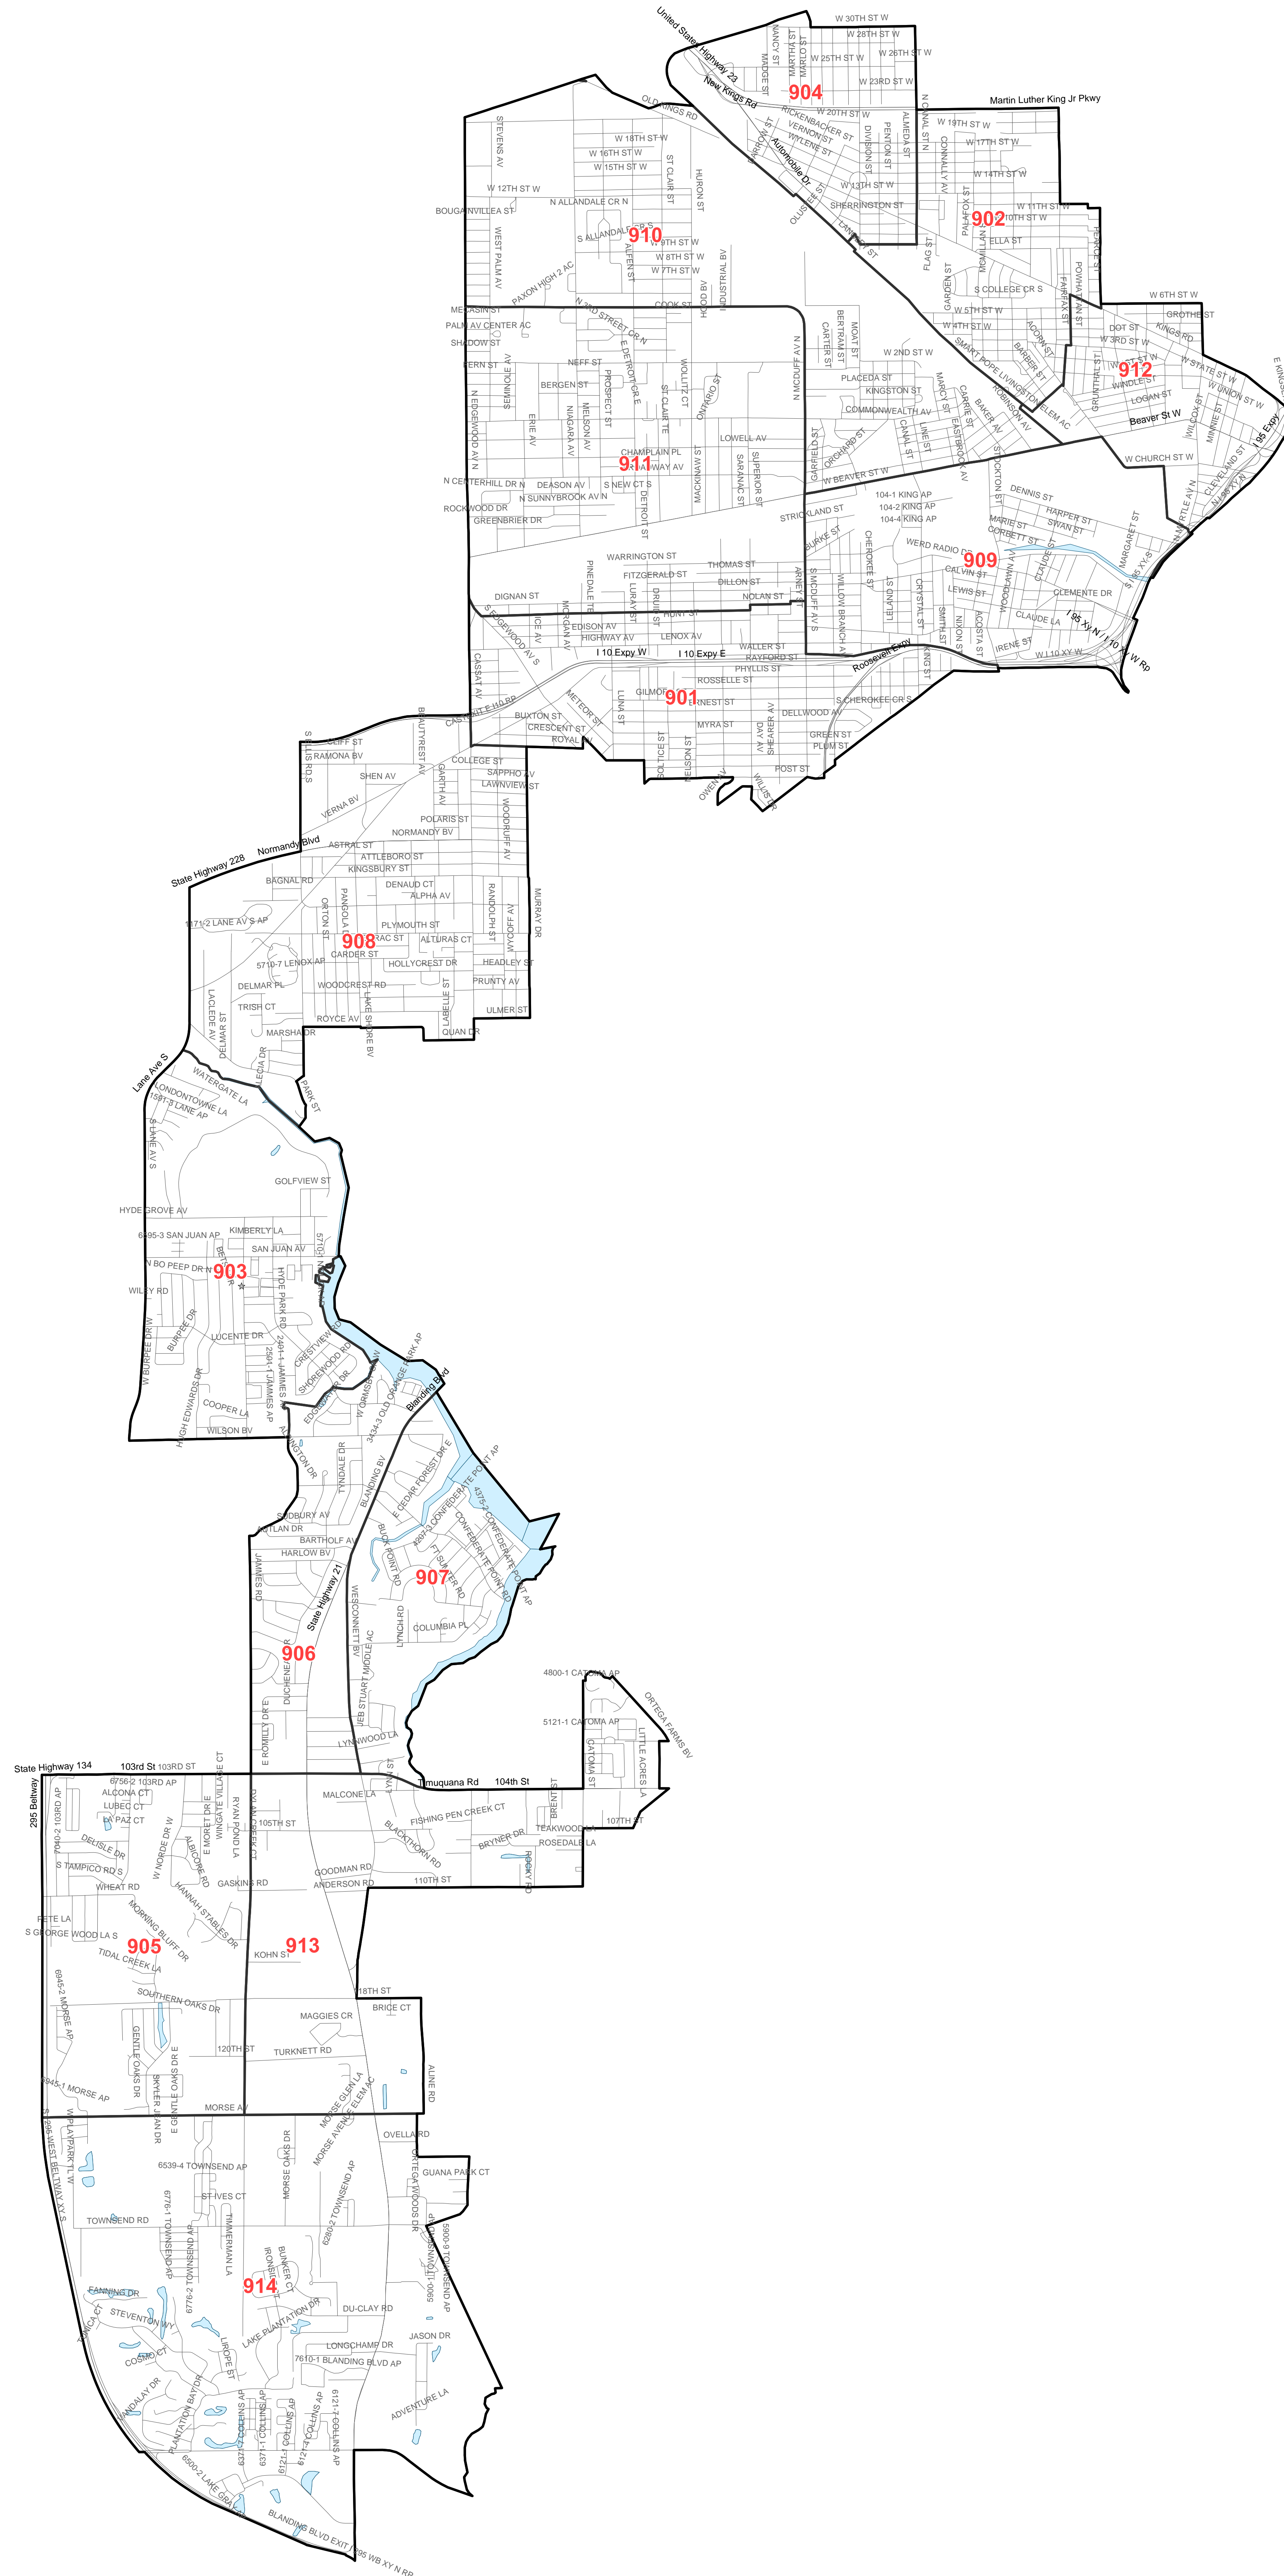

Duval County Supervisor of Elections

City Council District 9