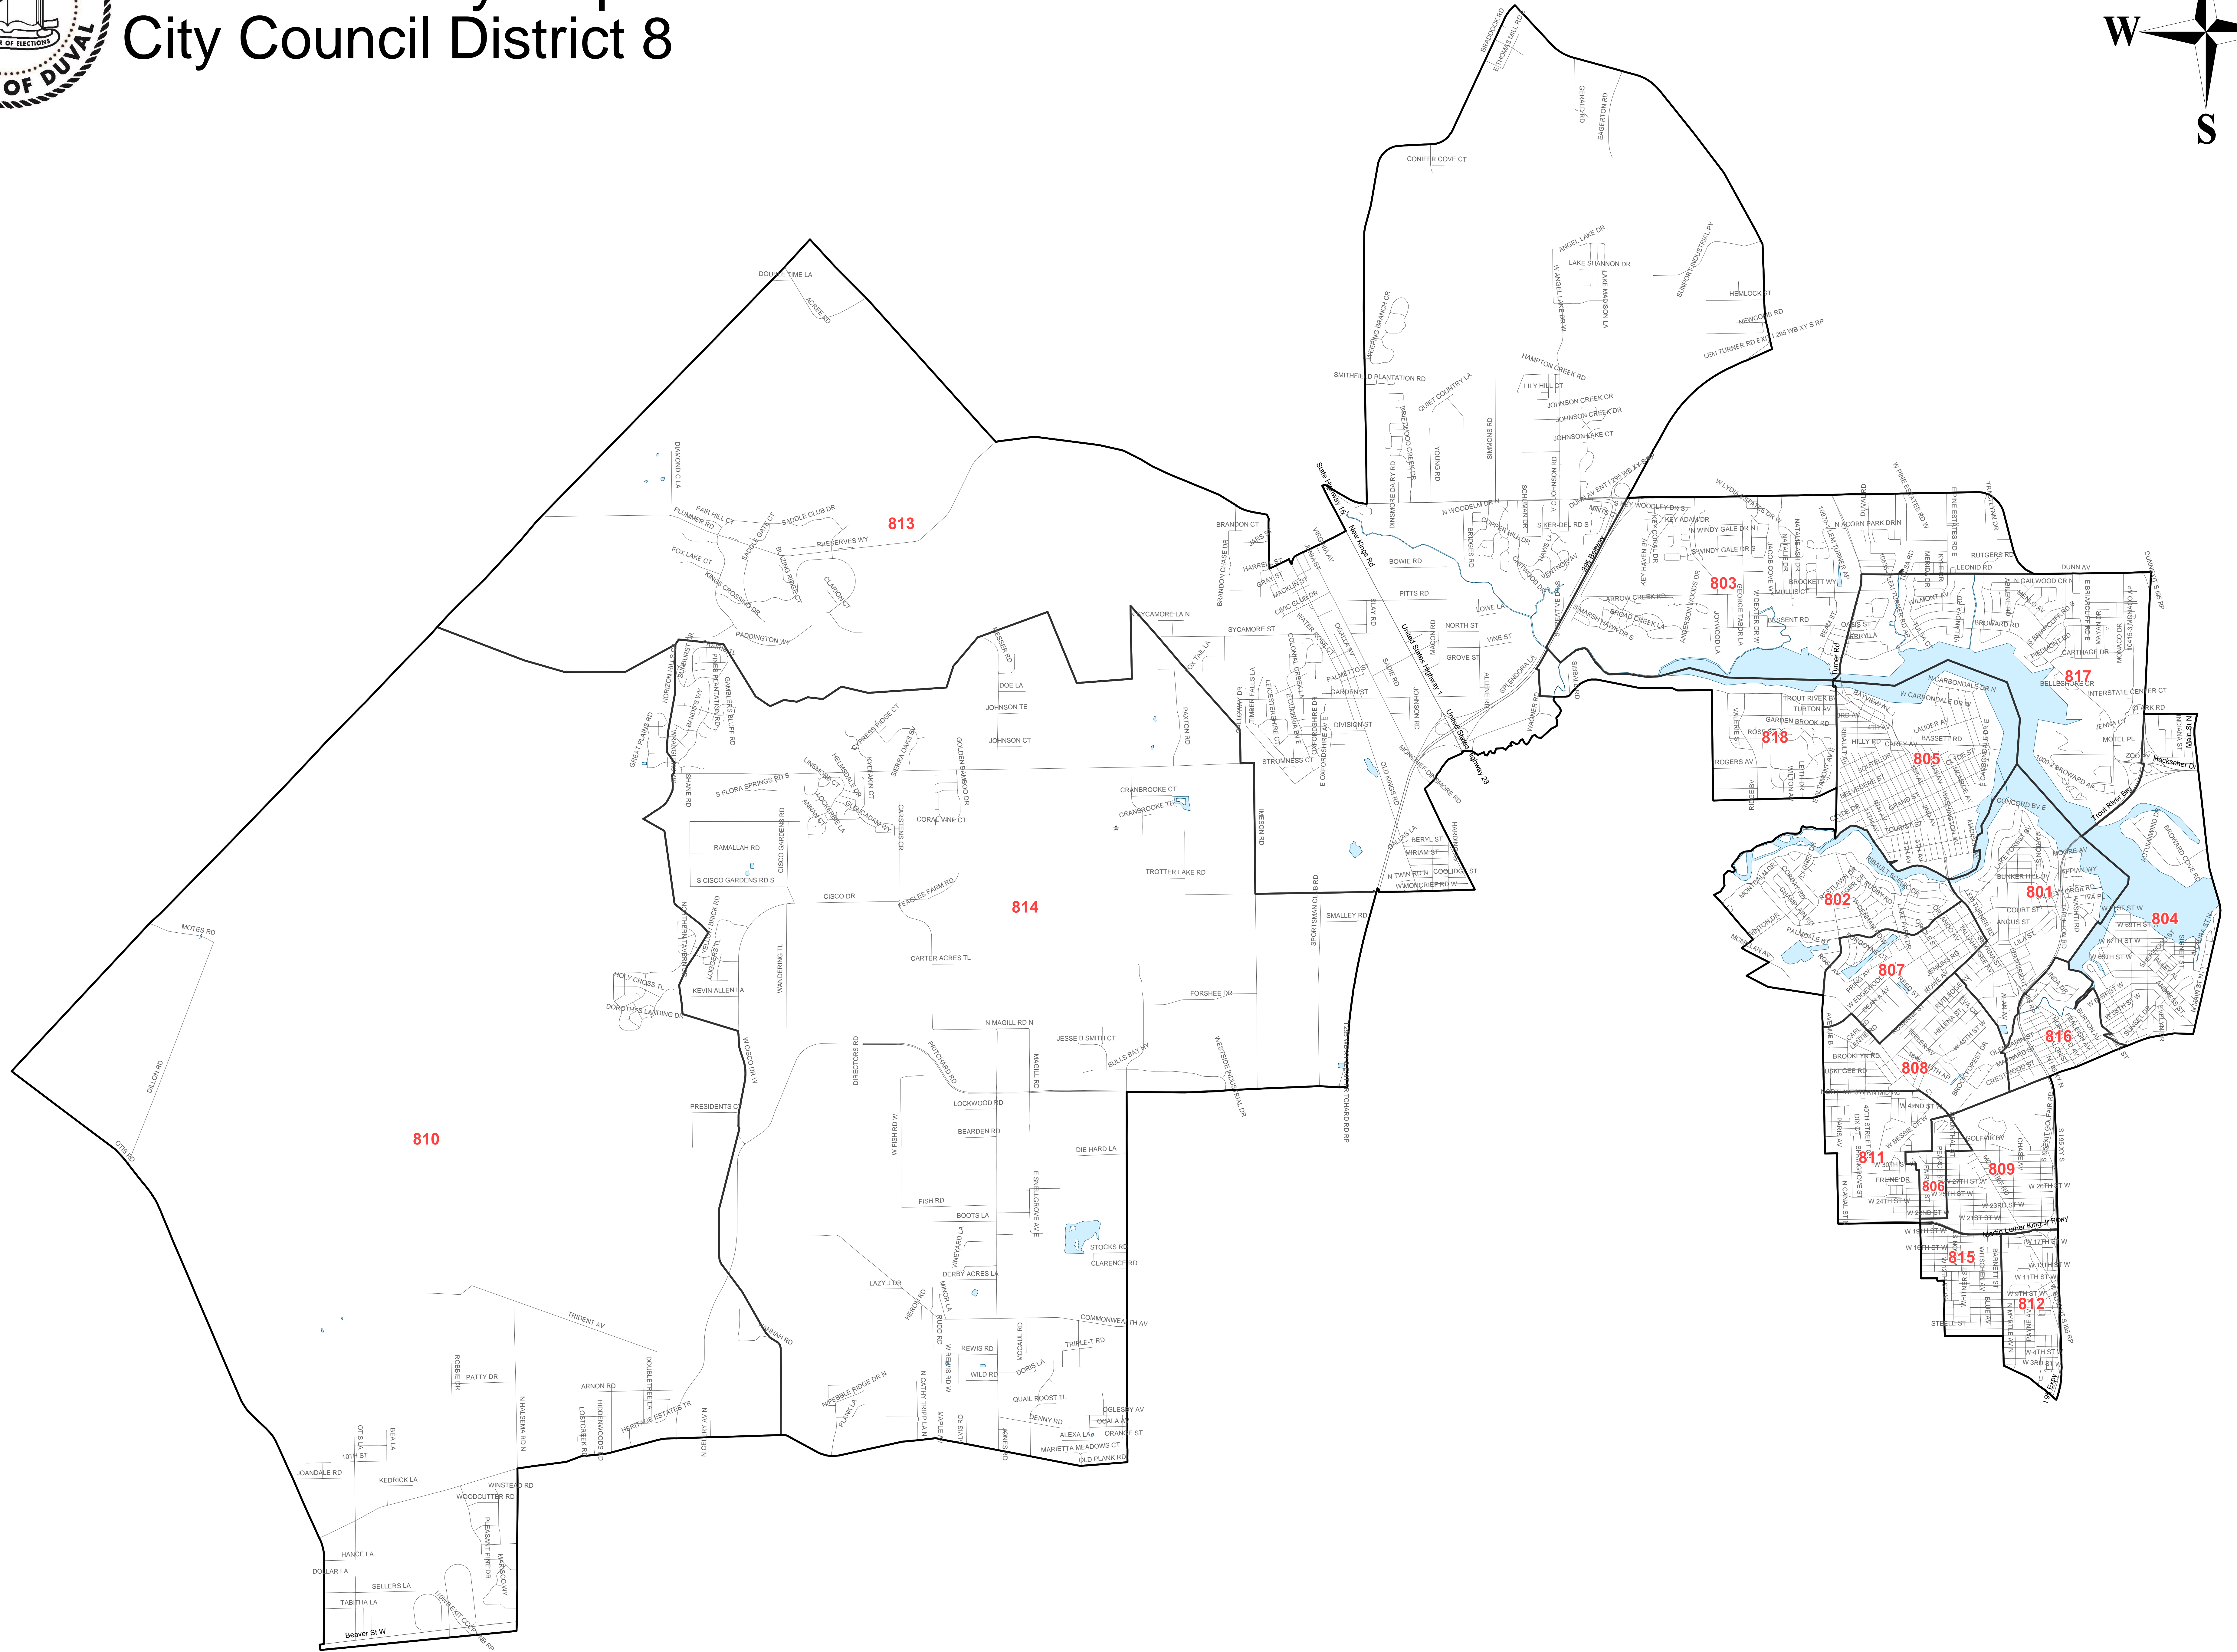

Duval County Supervisor of Elections City Council District 8