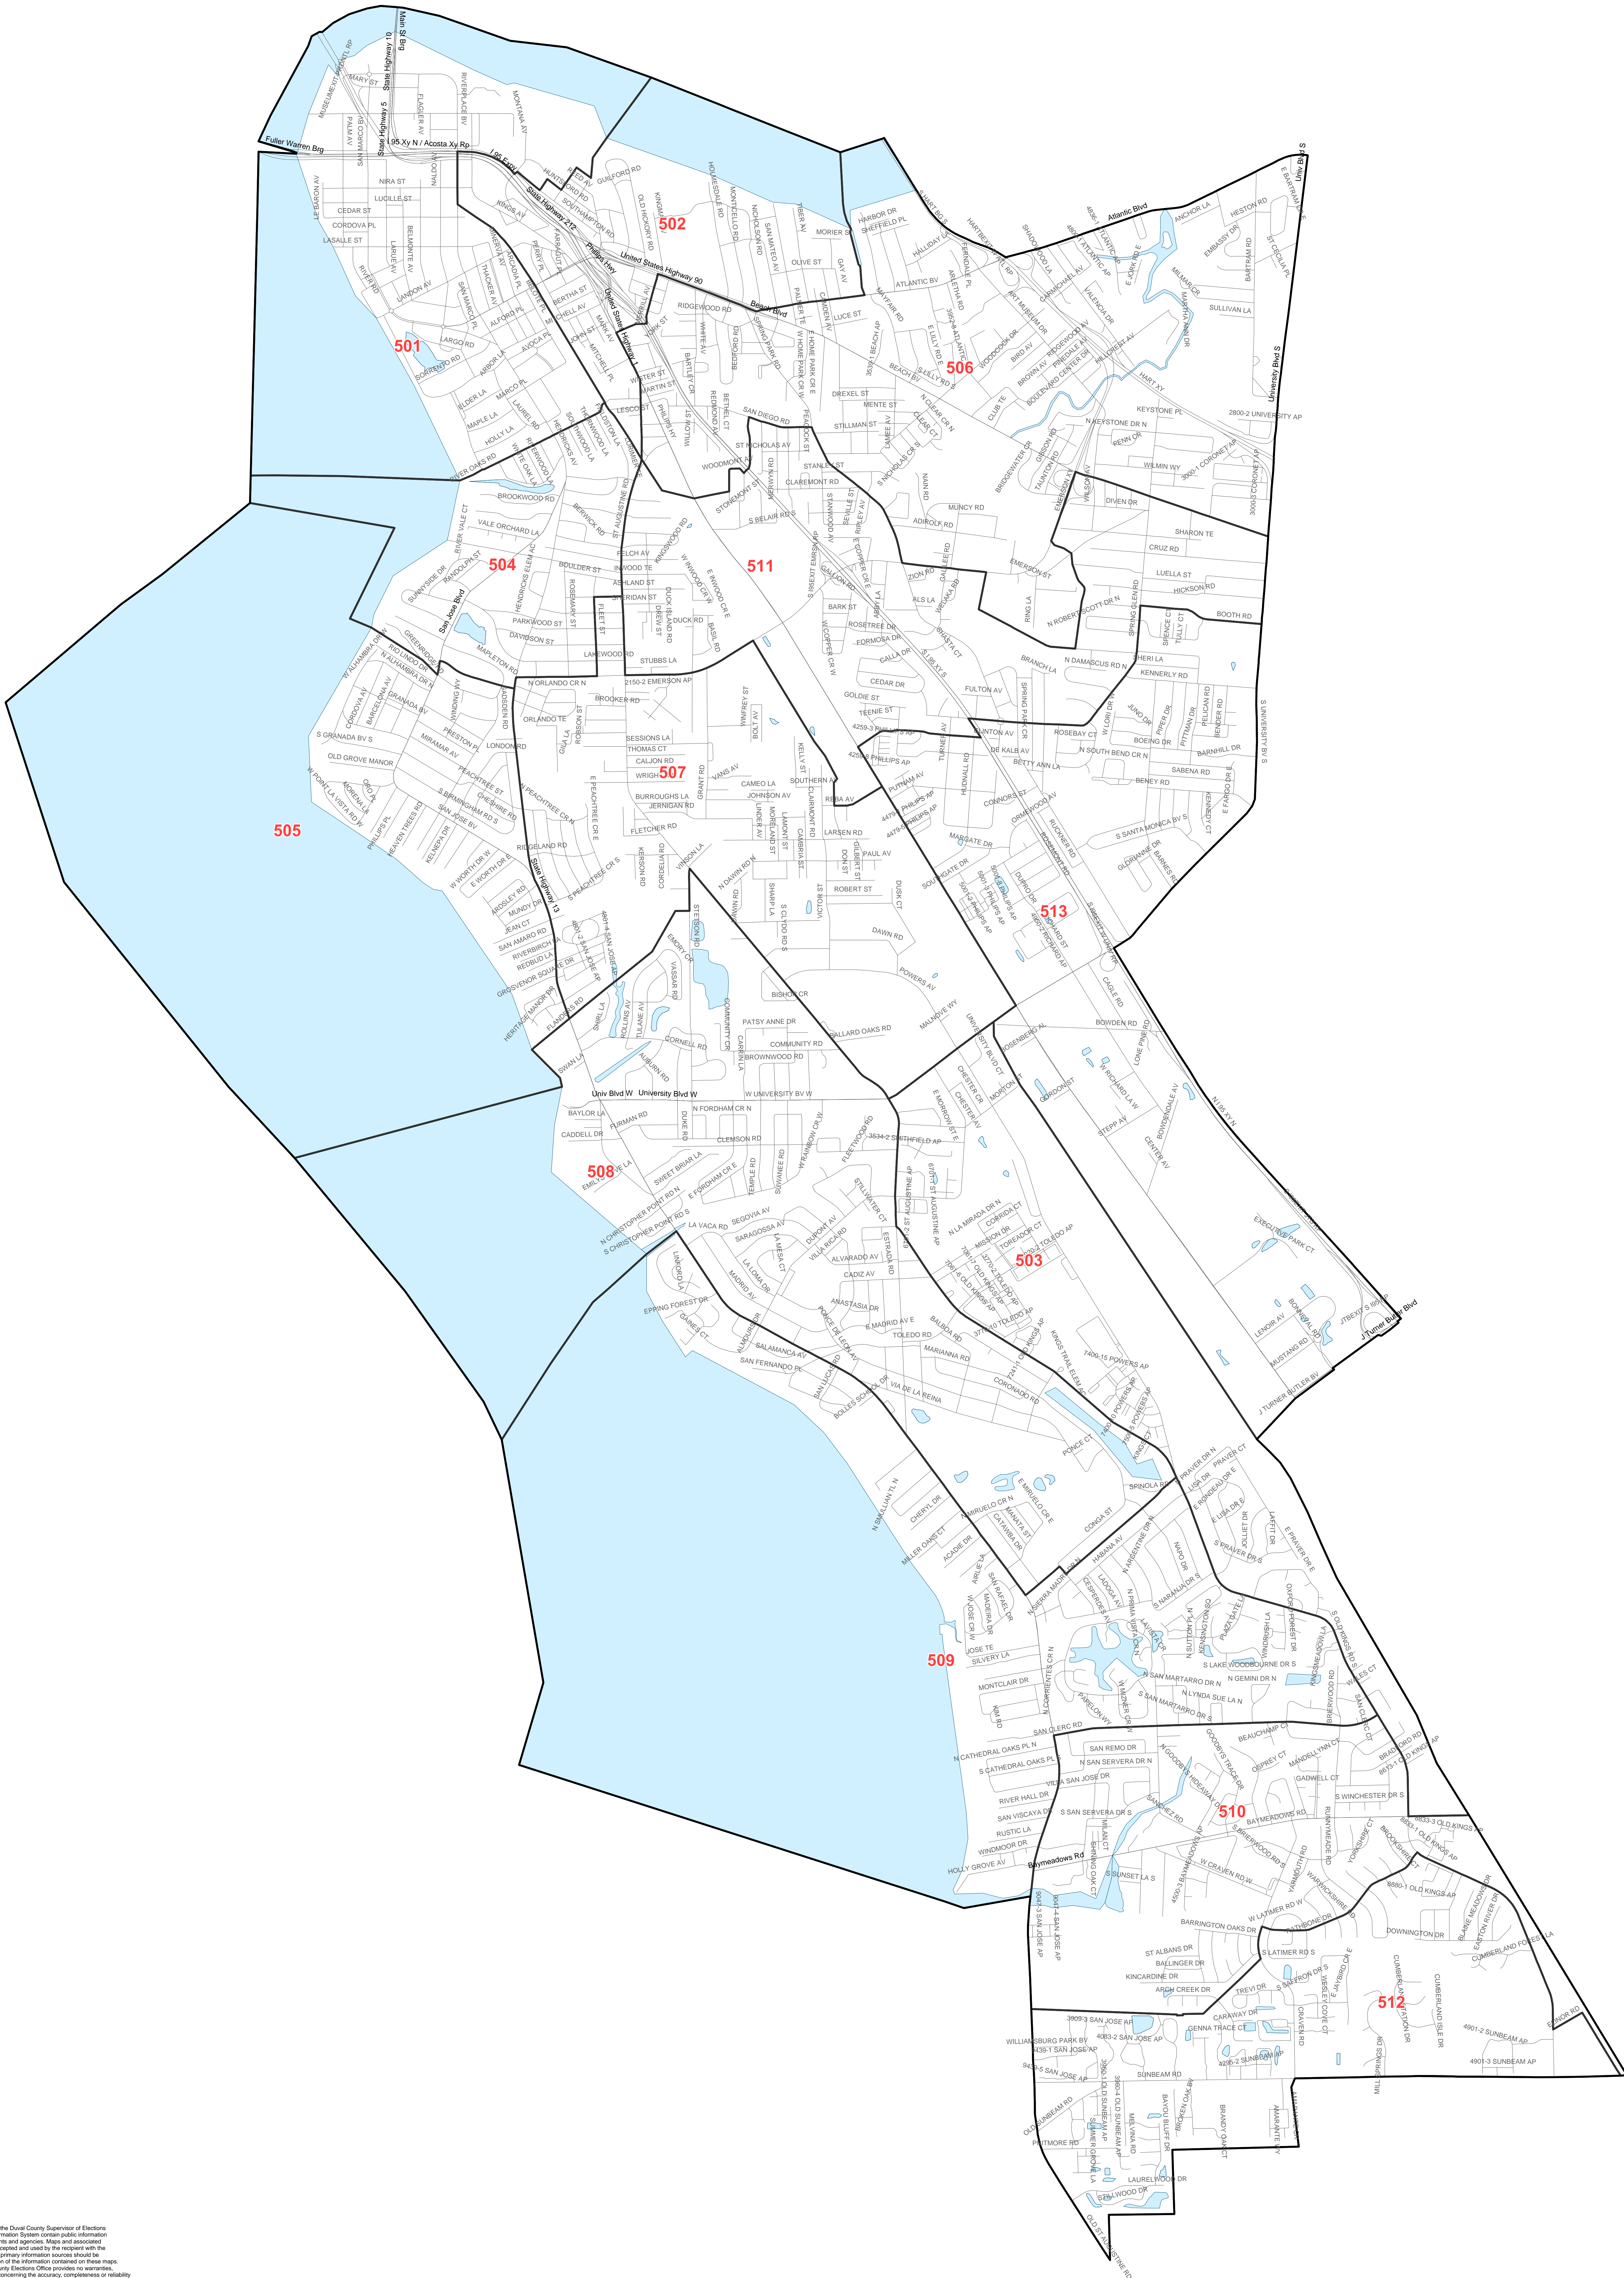

Duval County Supervisor of Elections

City Council District 5