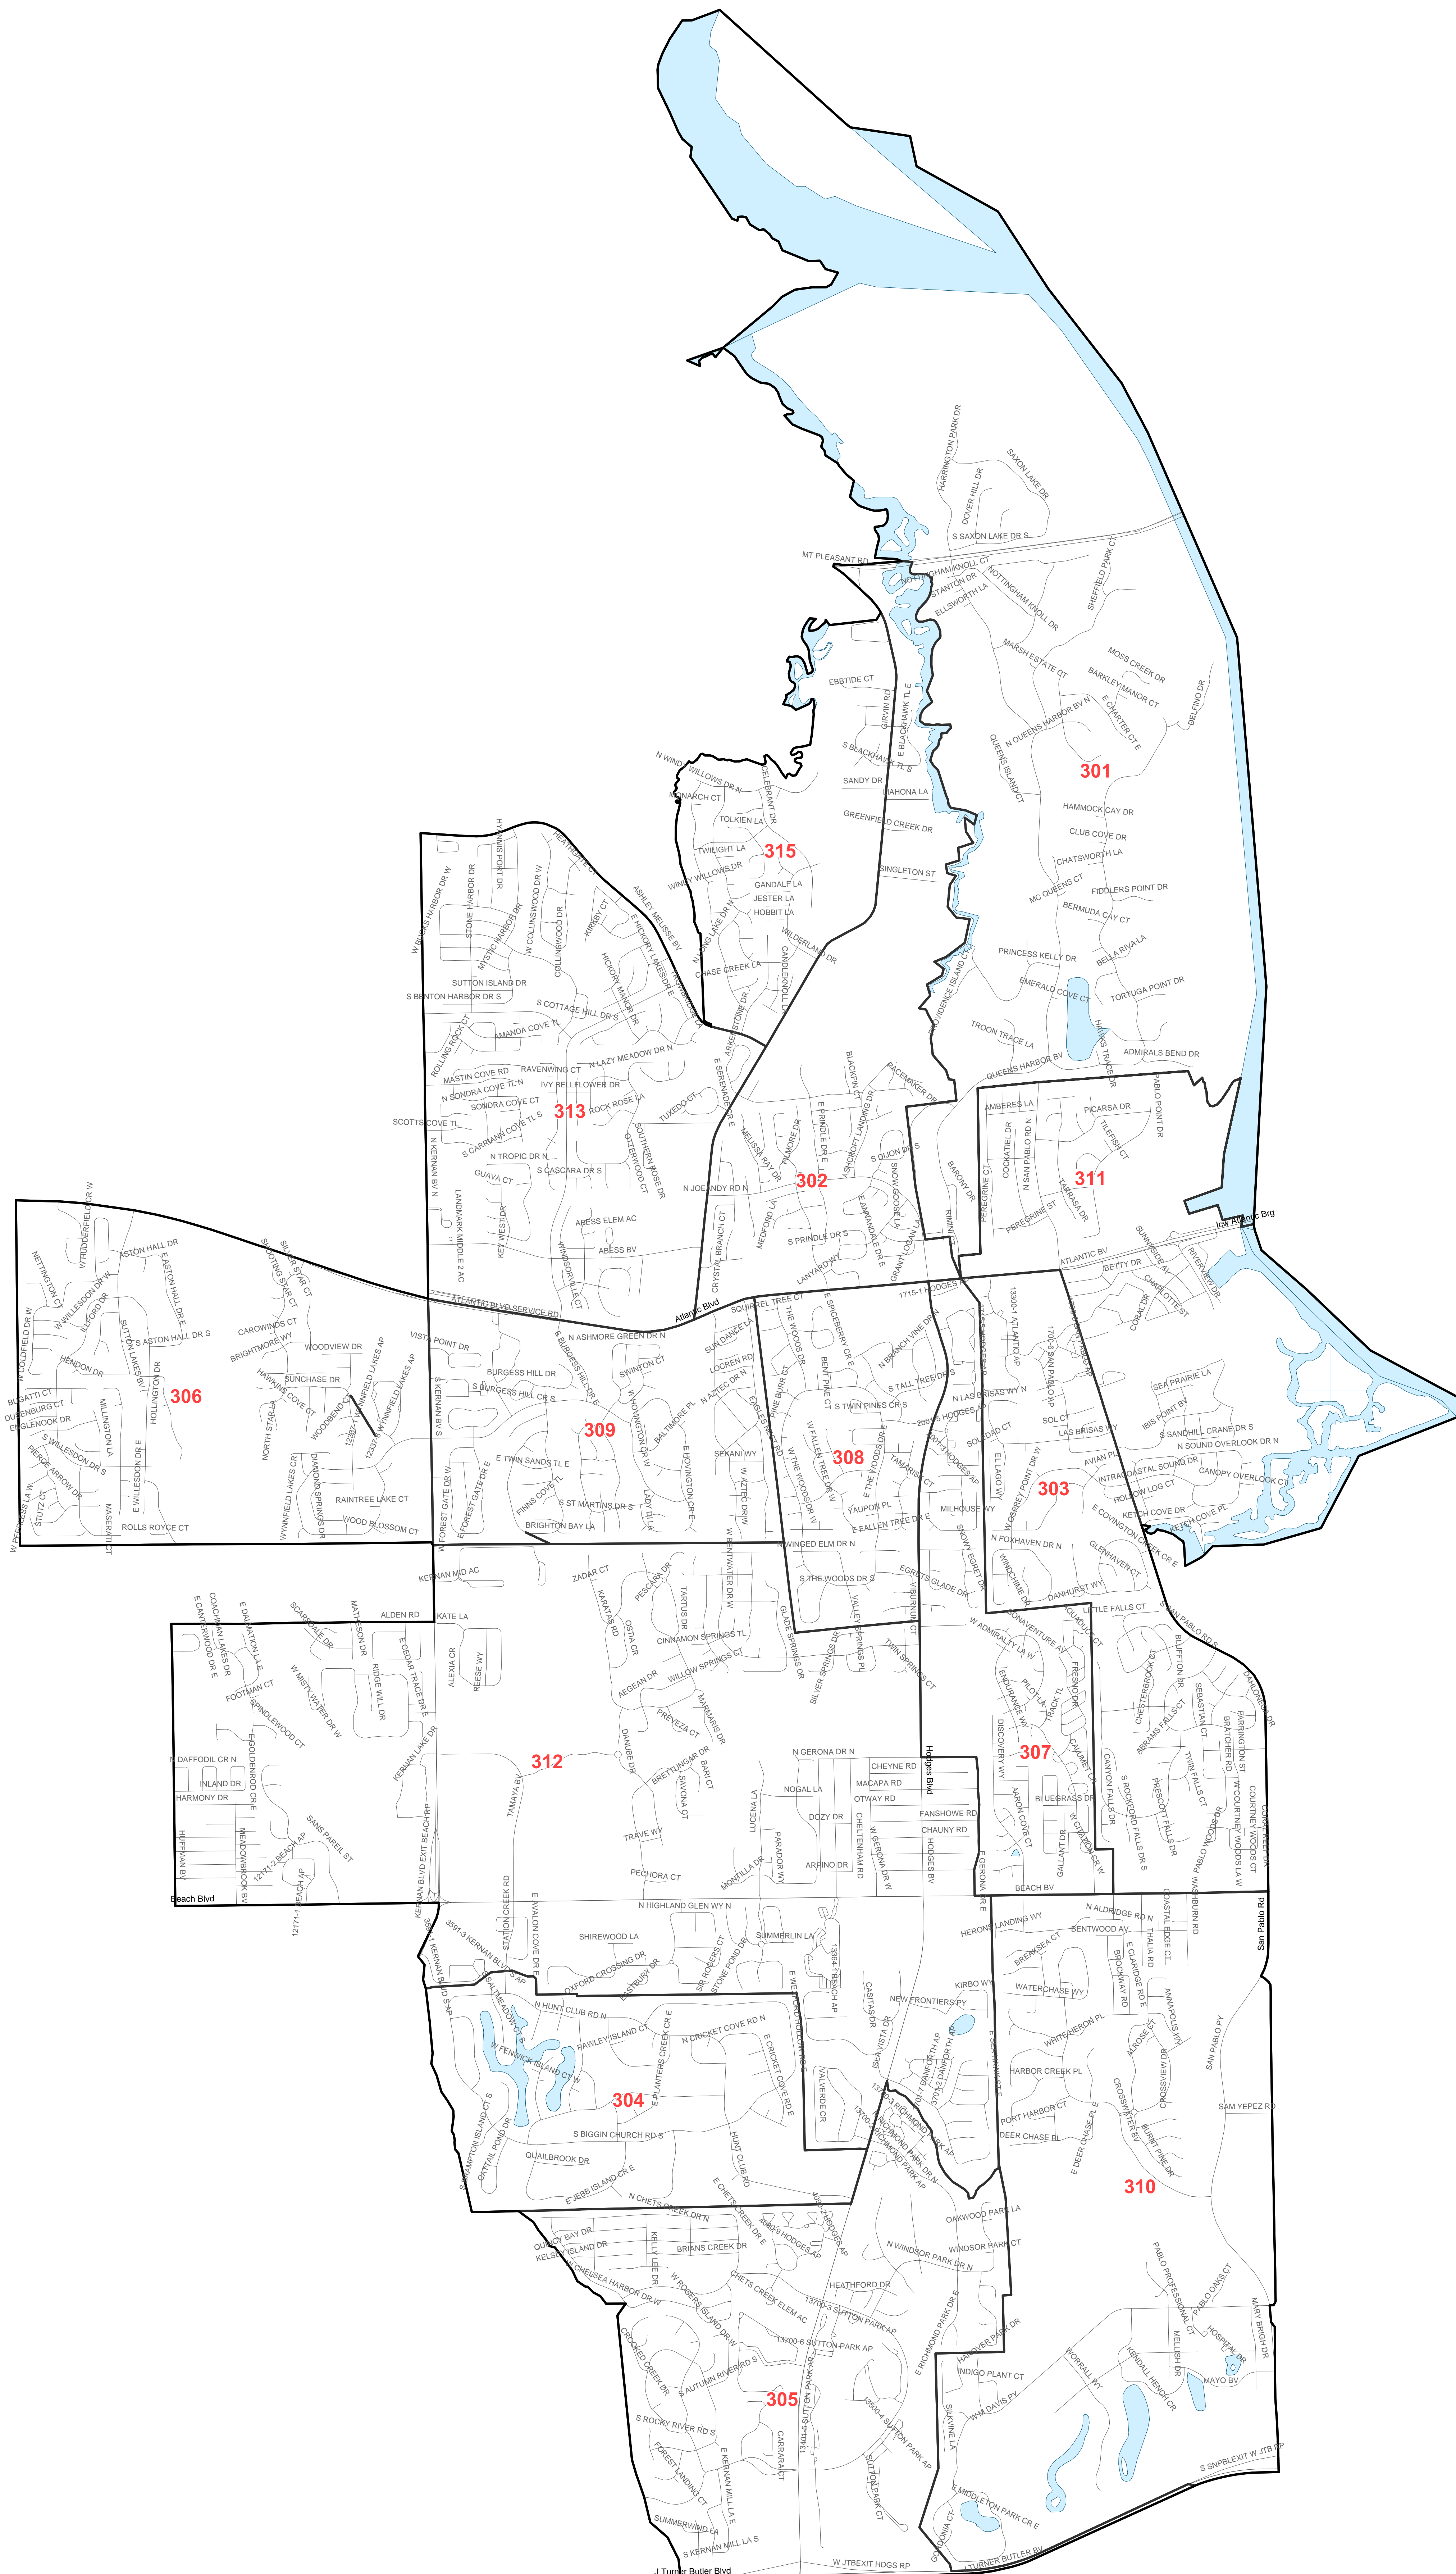

Duval County Supervisor of Elections City Council District 3