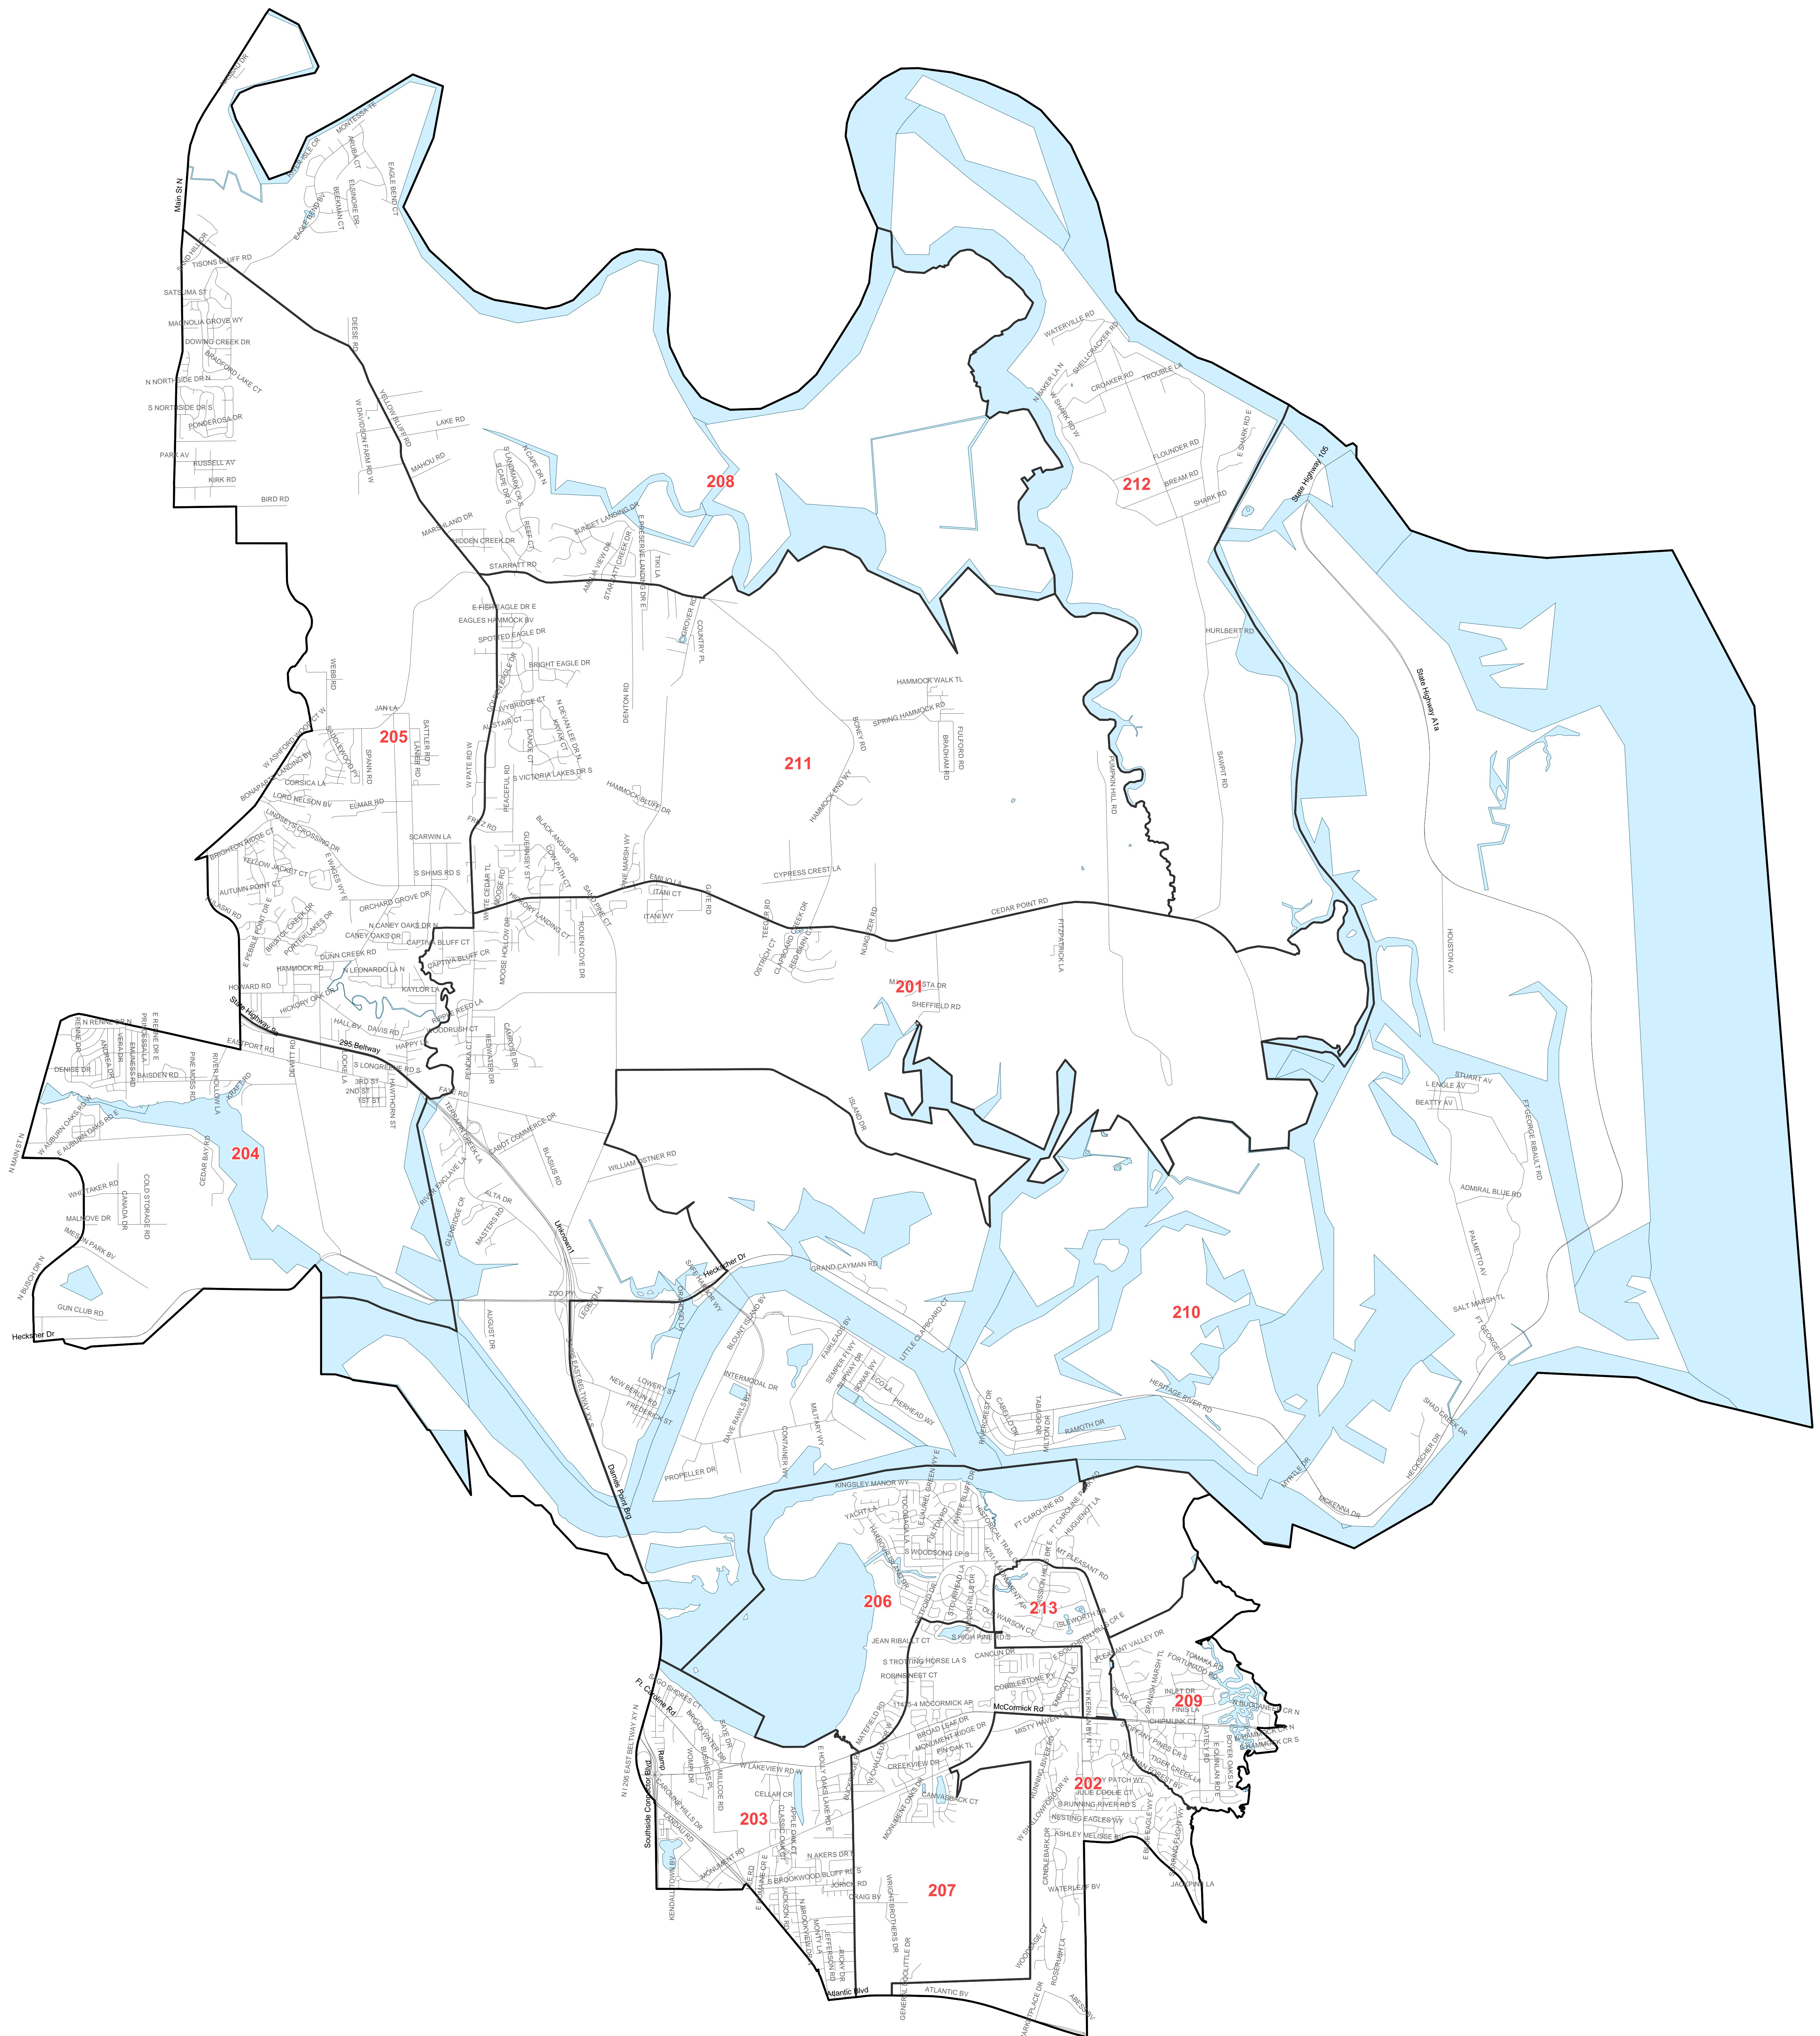

Duval County Supervisor of Elections City Council District 2