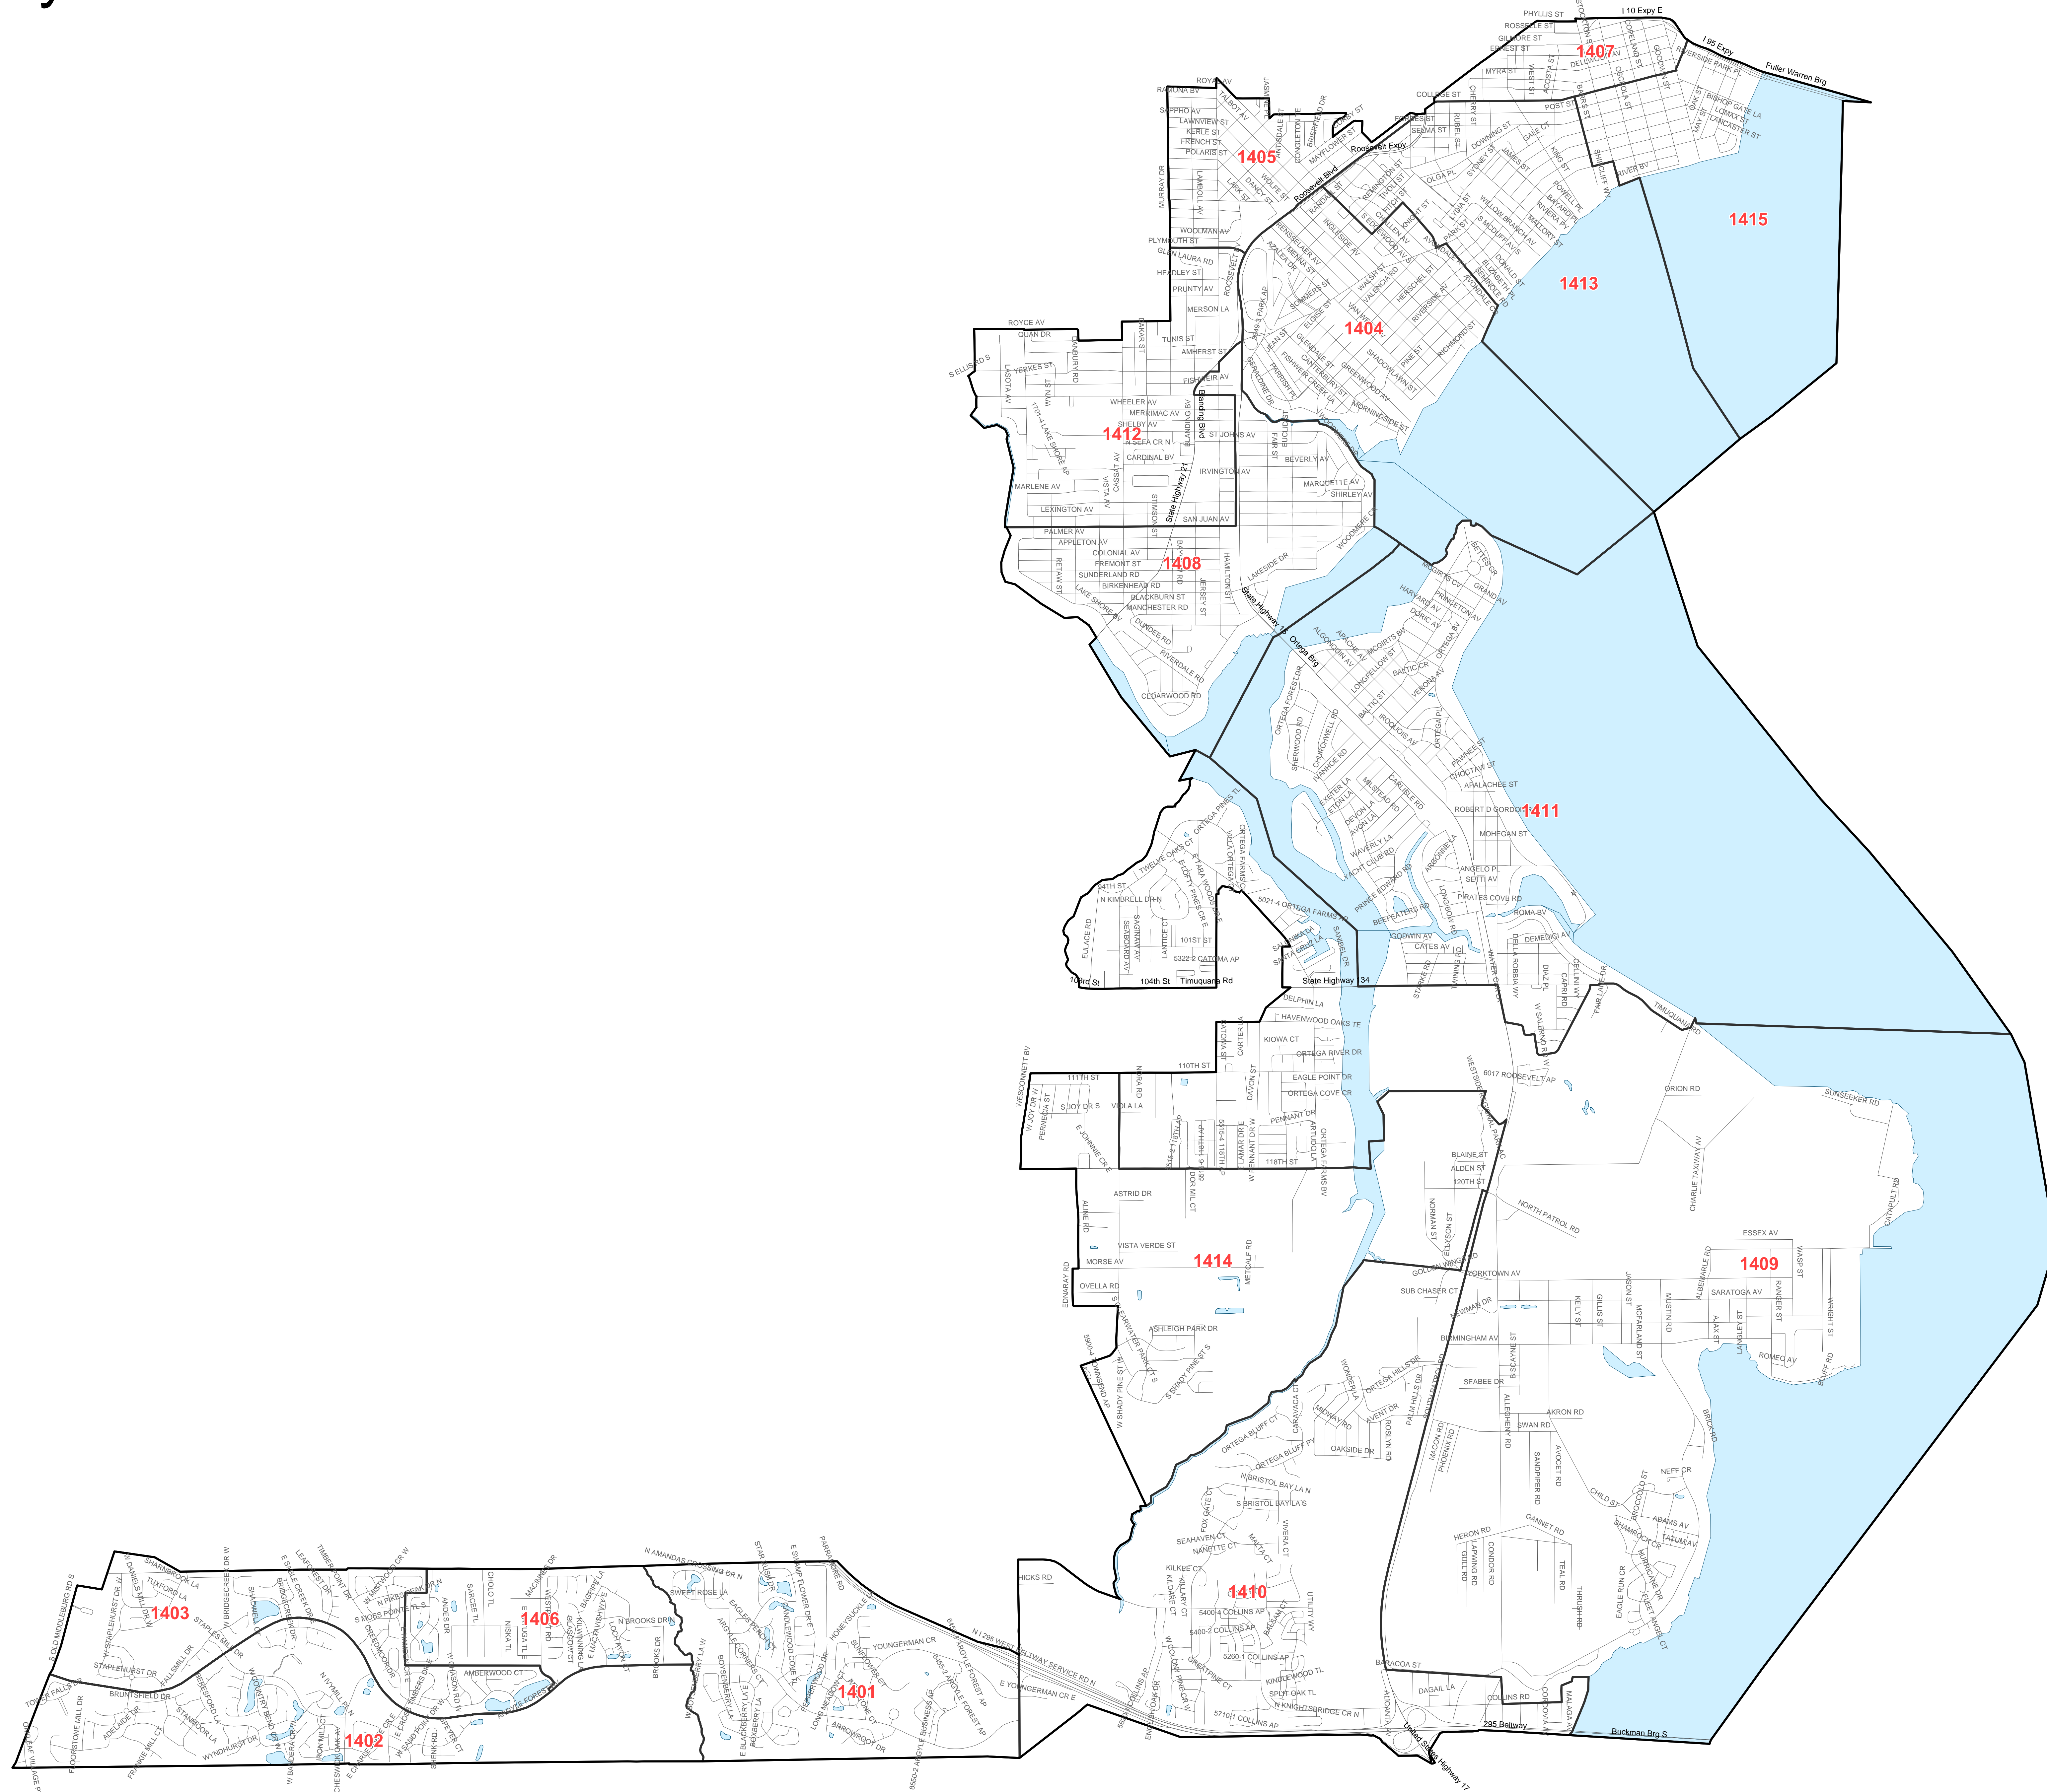

Duval County Supervisor of Elections City Council District 14