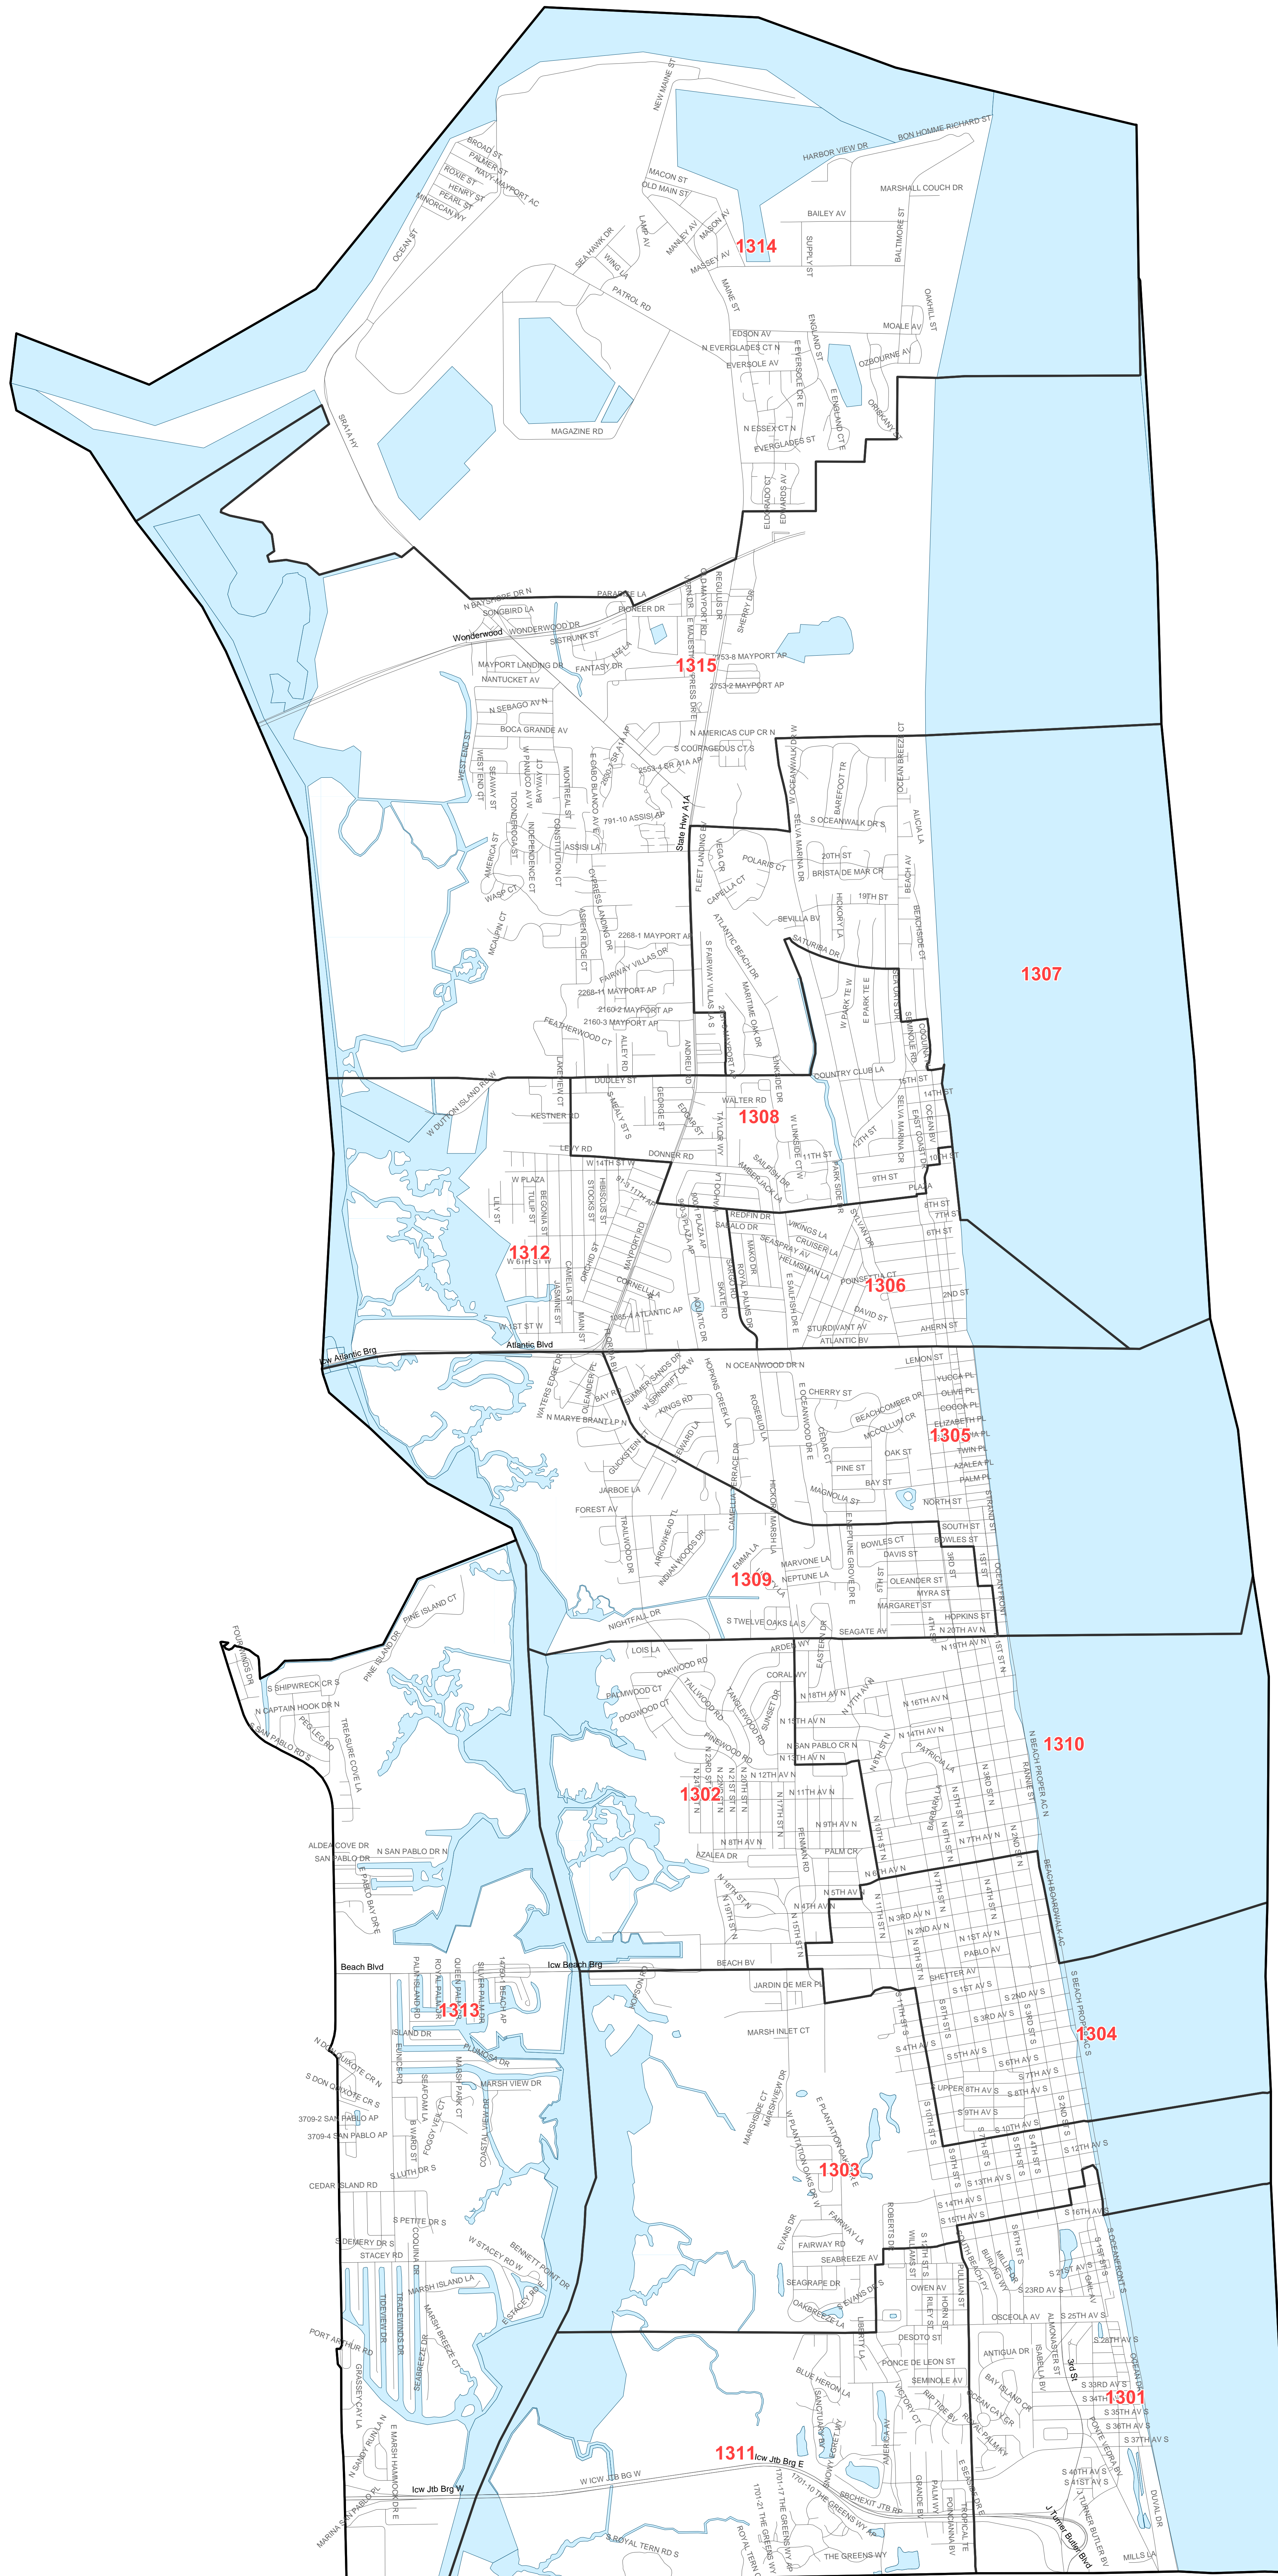

Duval County Supervisor of Elections

City Council District 13