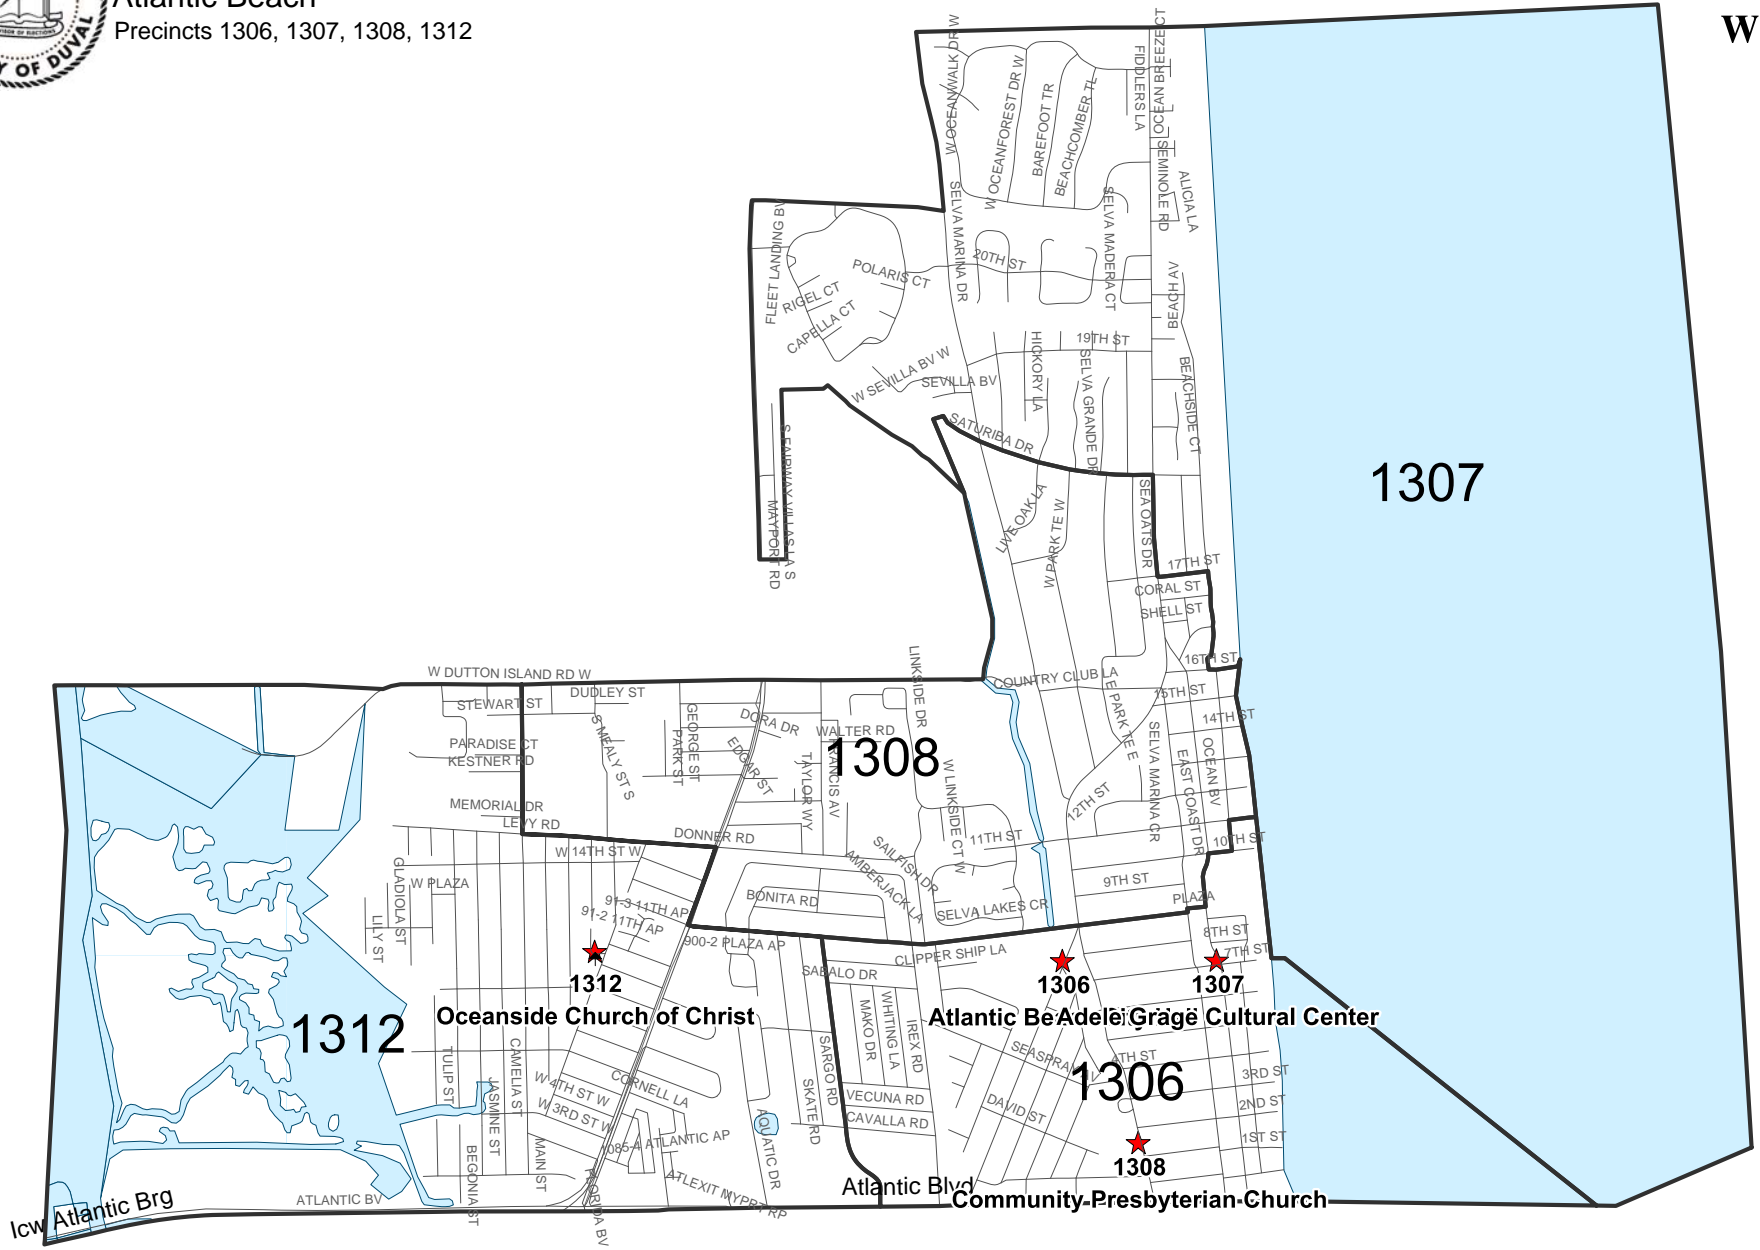

Duval County Supervisor of Elections

Atlantic Beach

Precincts 1306, 1307, 1308, 1312