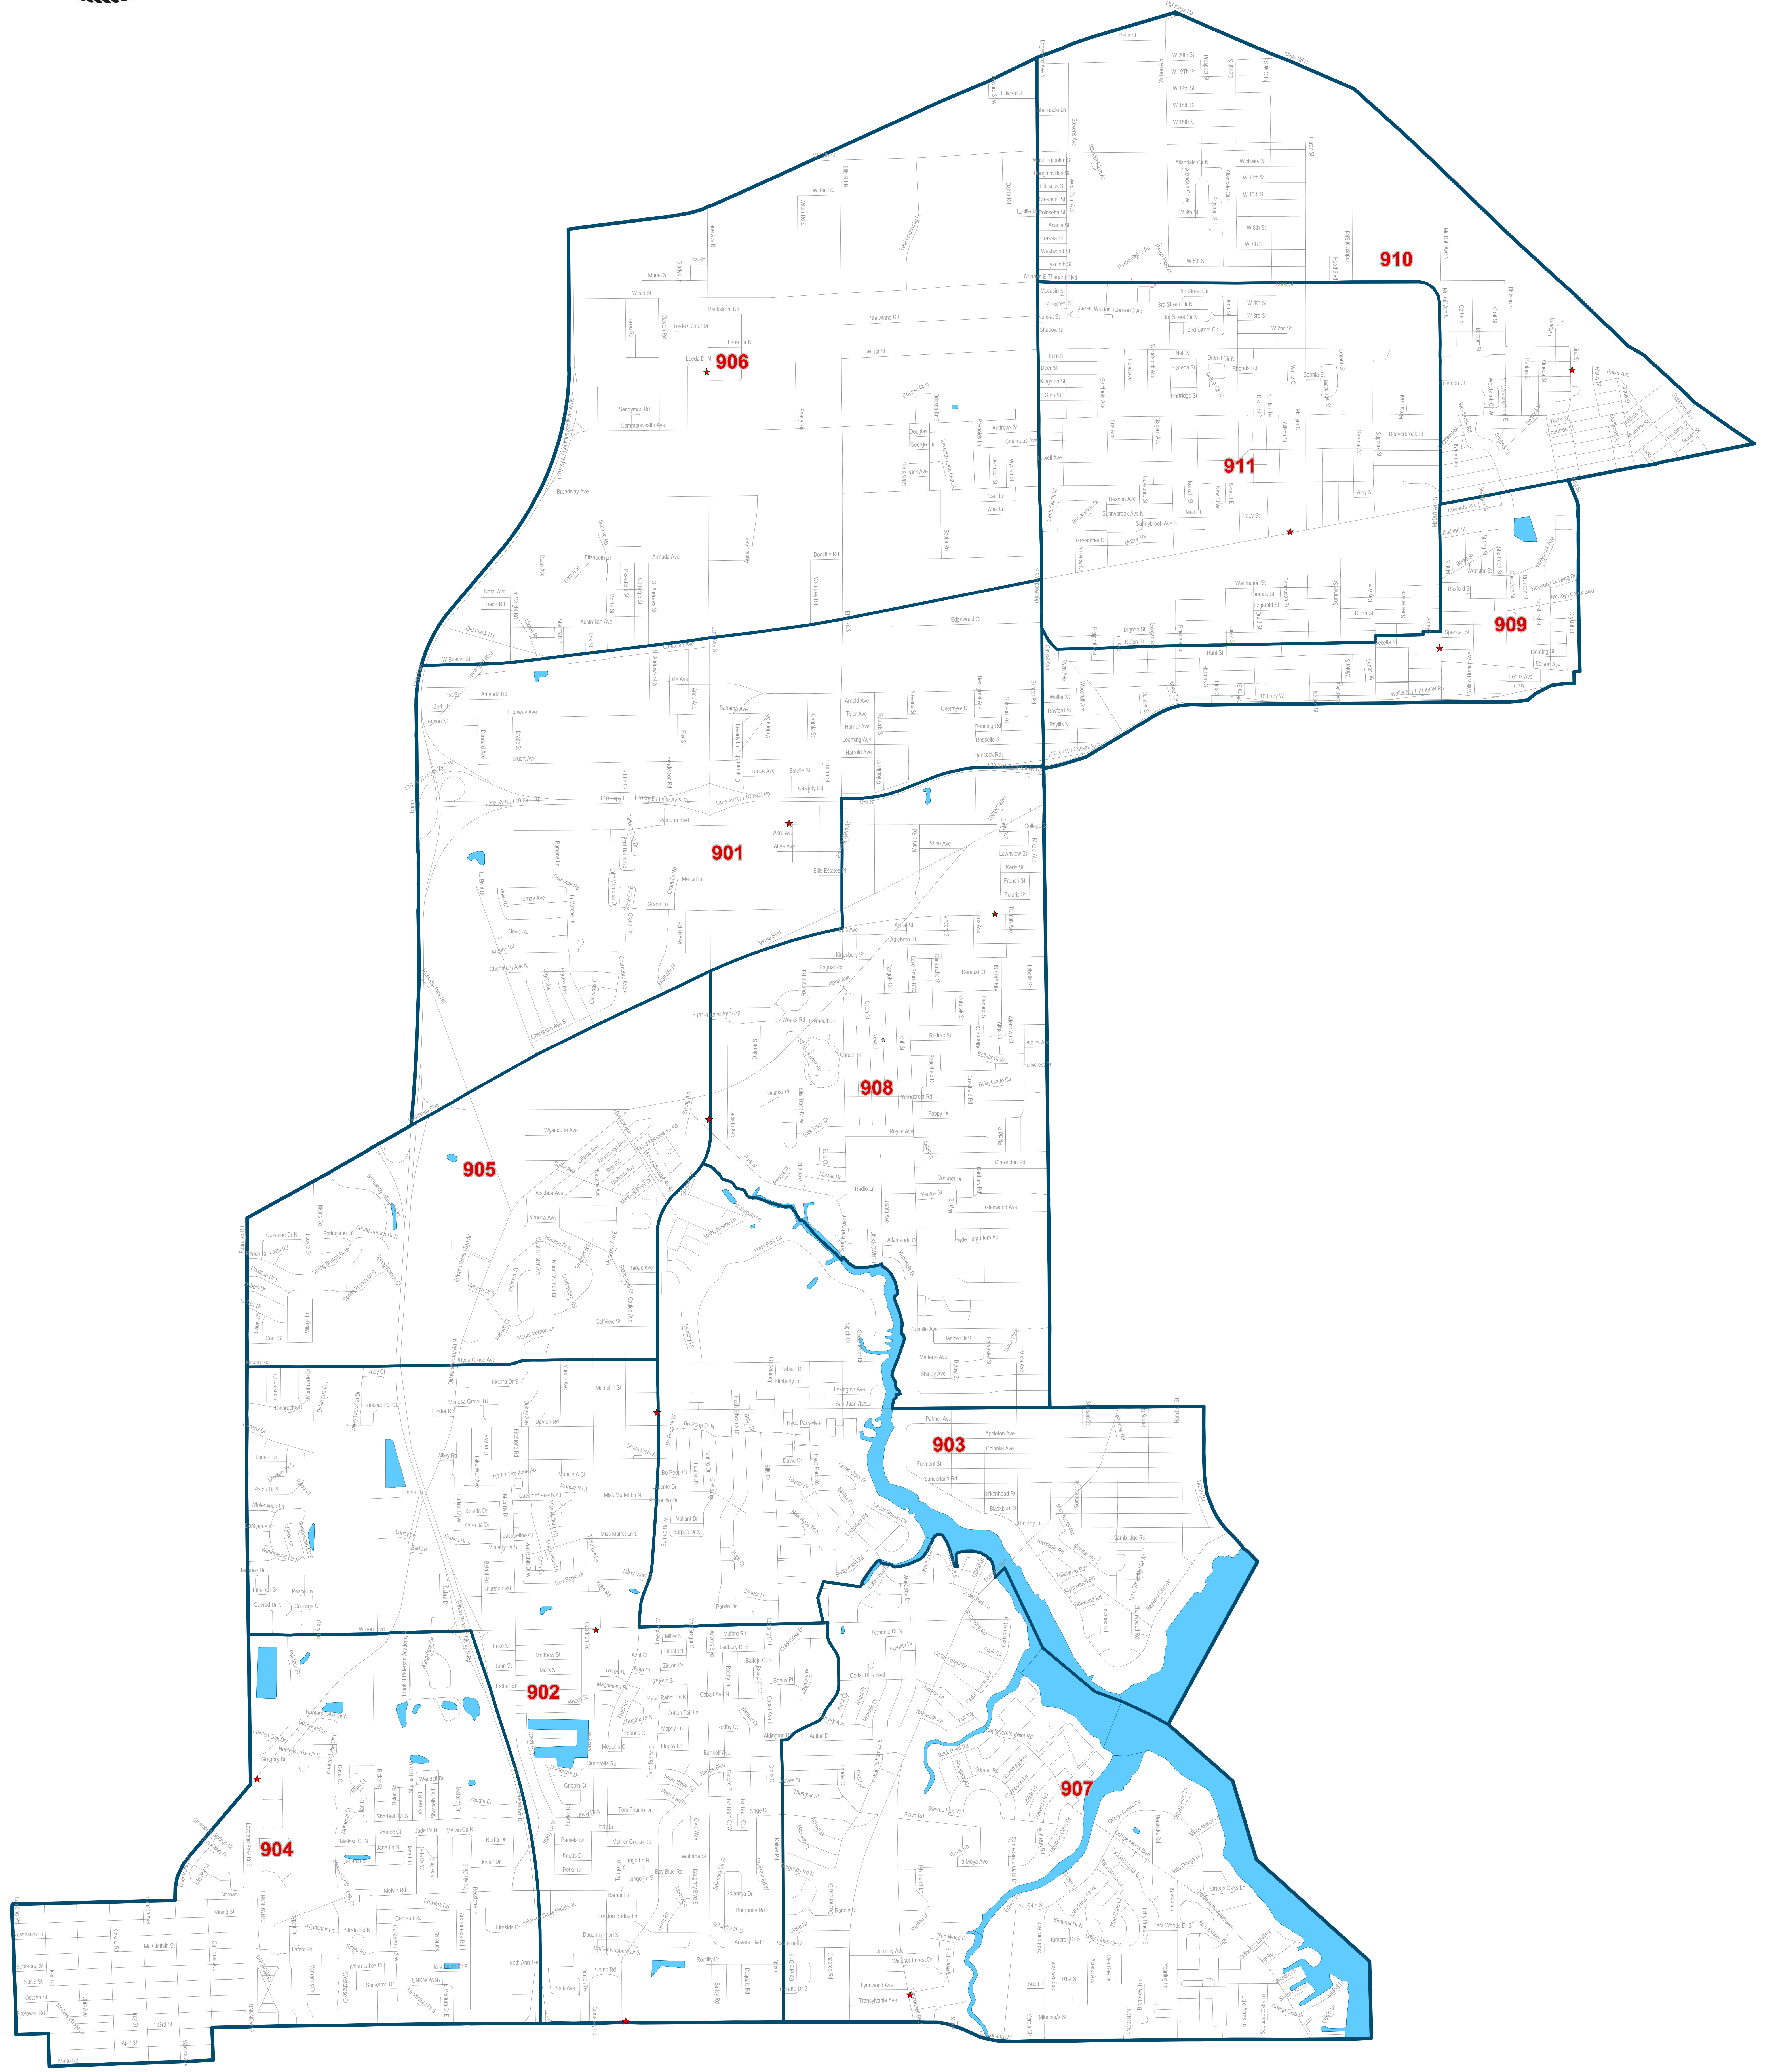

Duval County Supervisor of Elections City Council District Nine