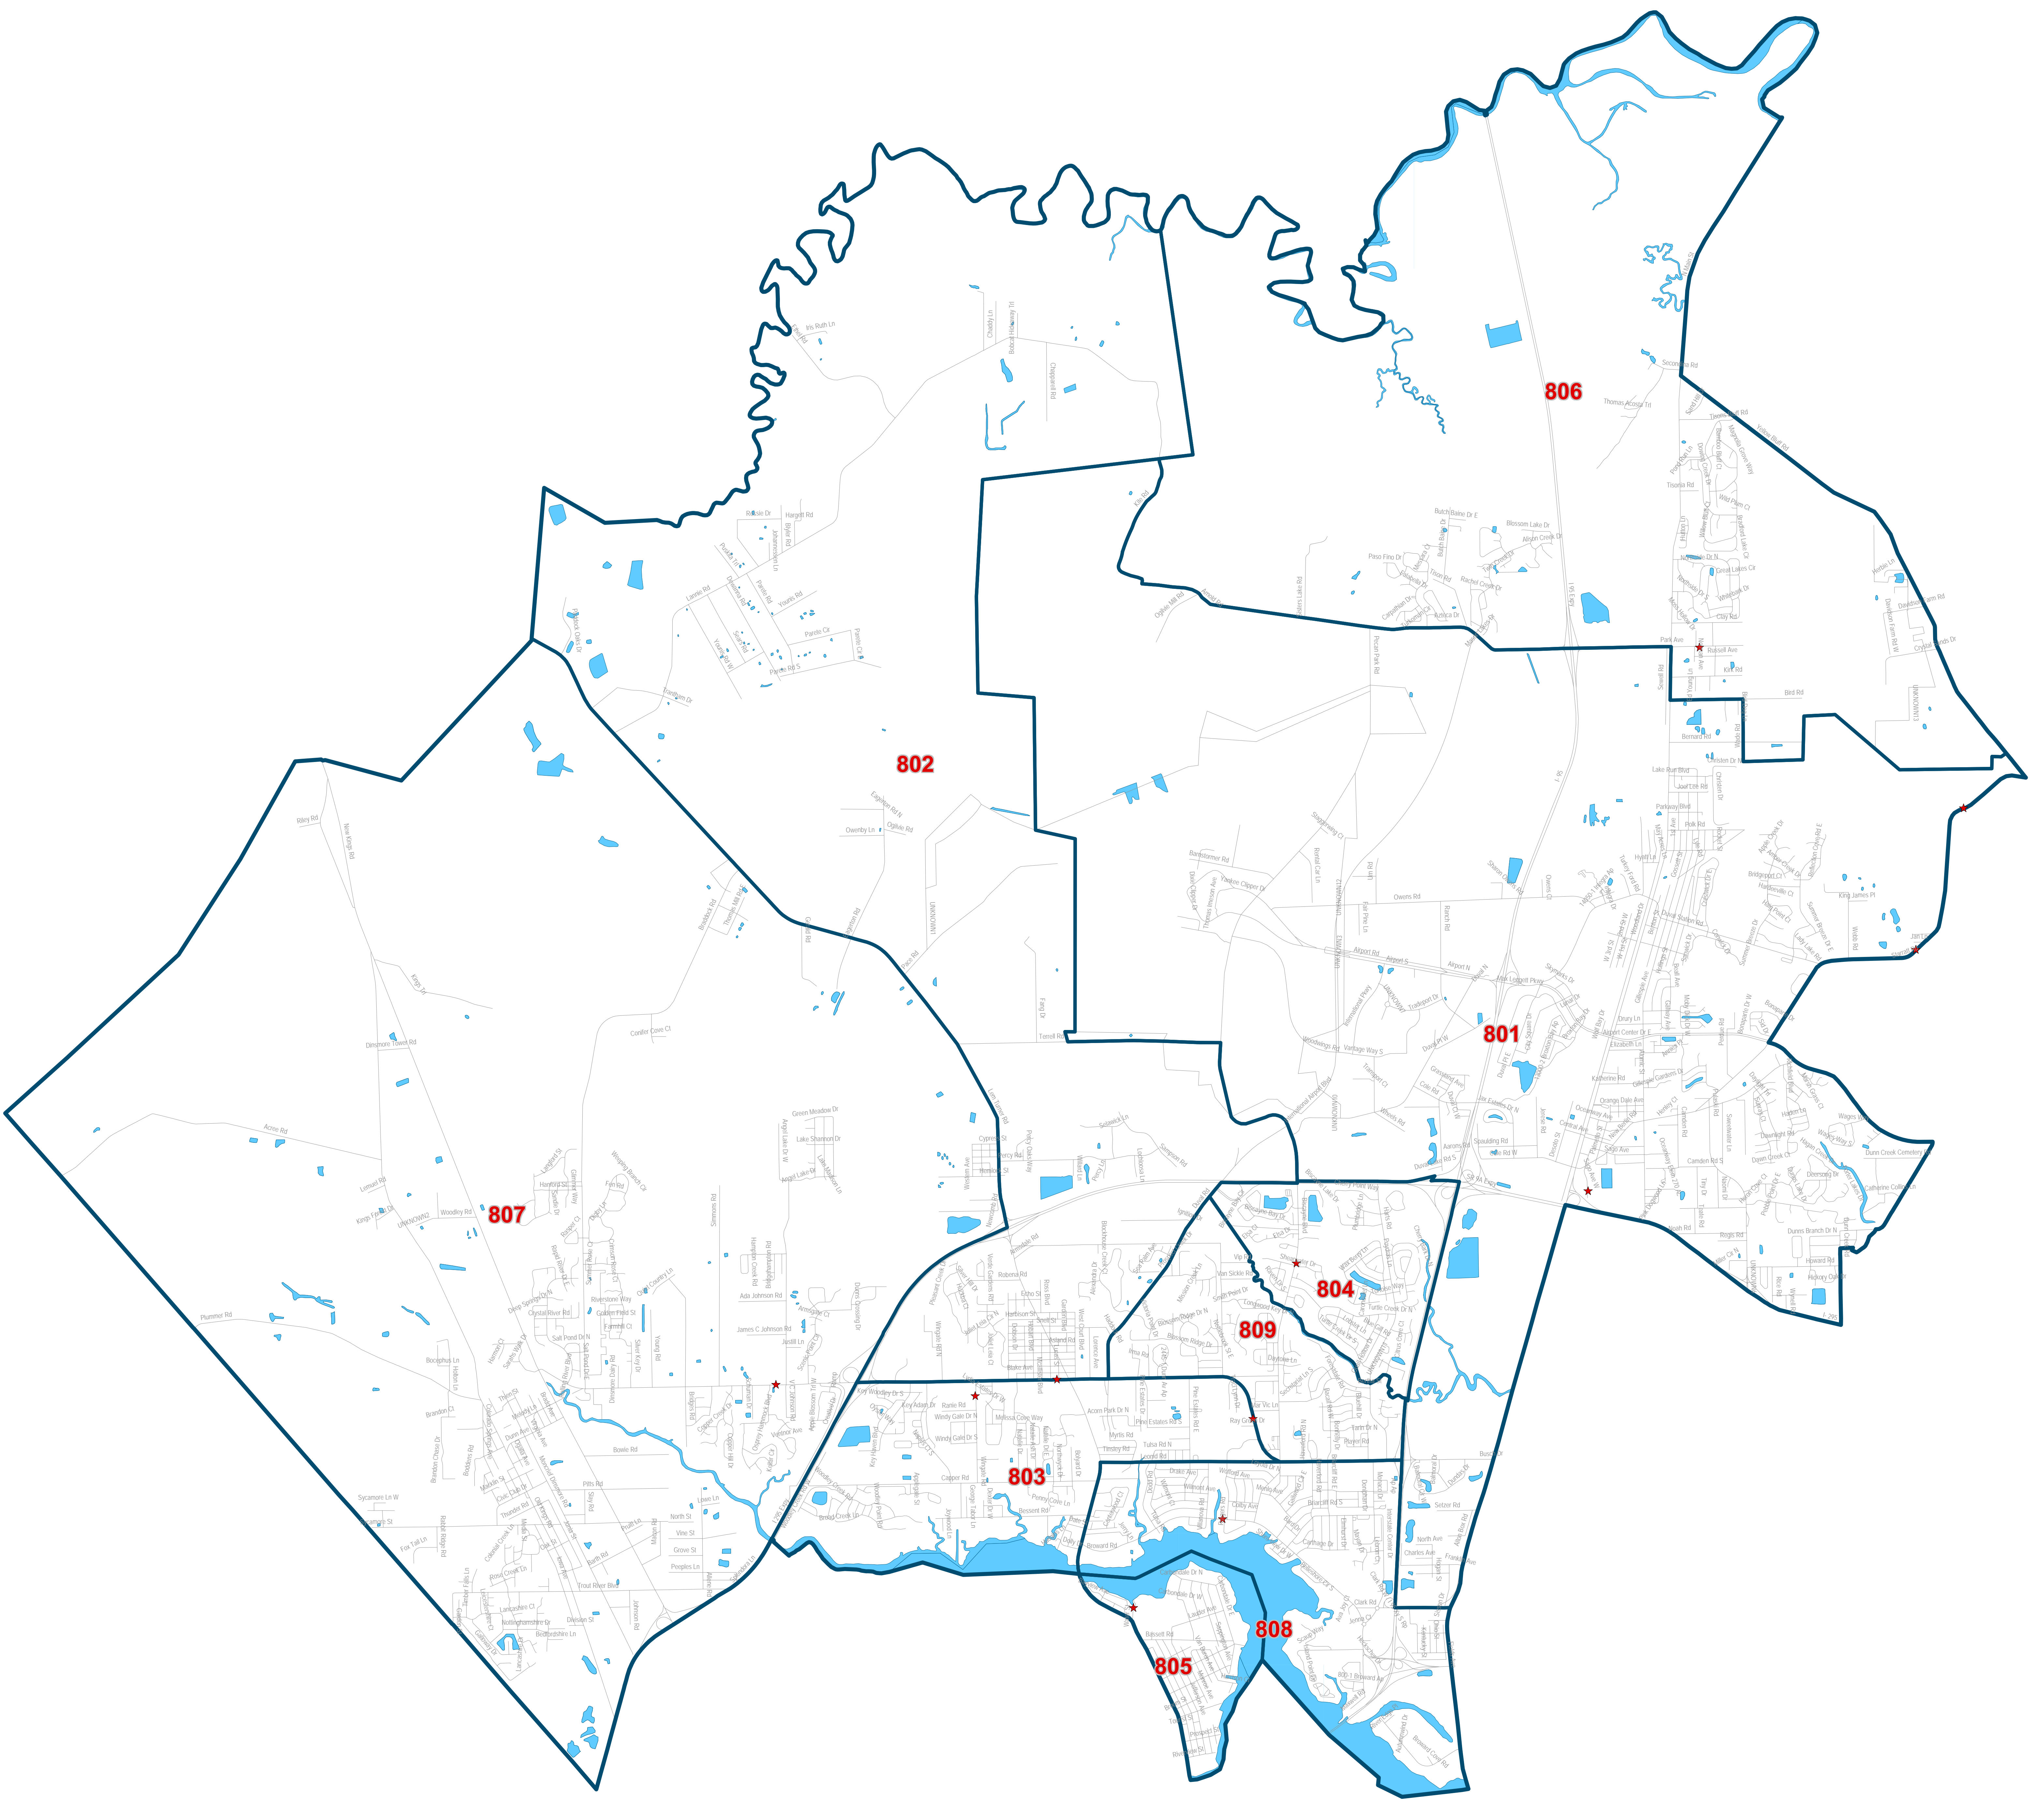

Duval County Supervisor of Elections

City Council District Eight