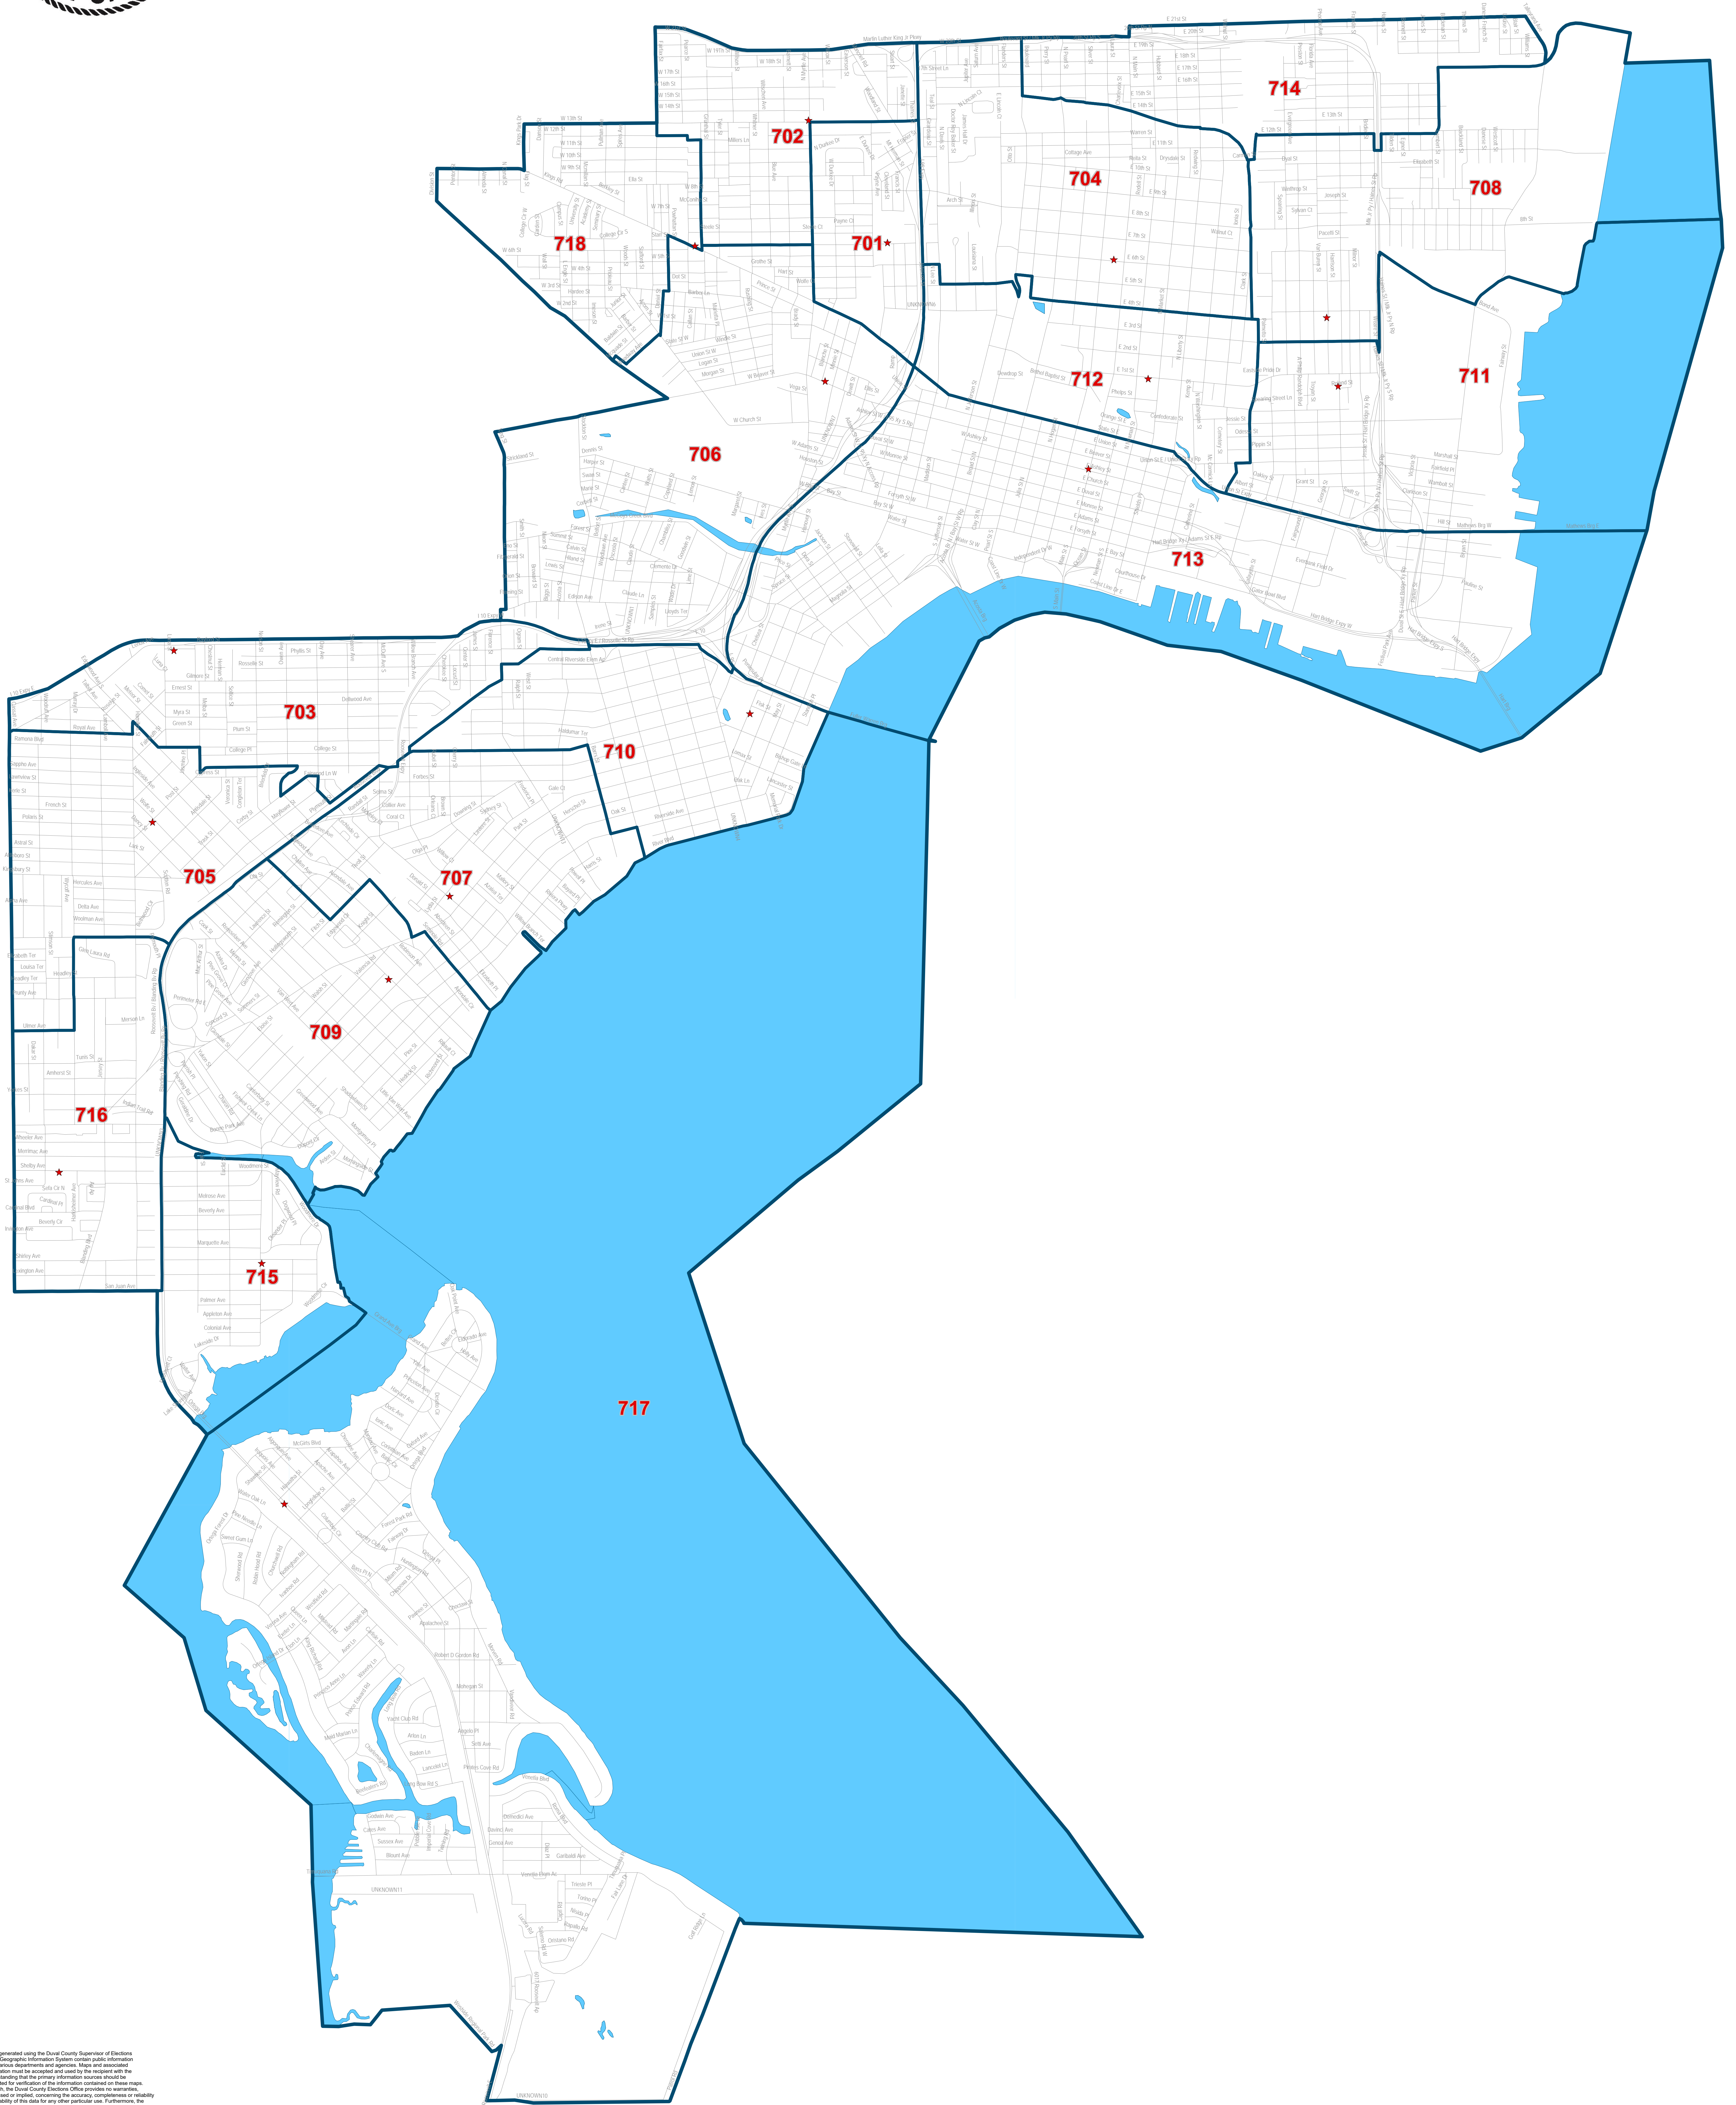

Duval County Supervisor of Elections

City Council District Seven