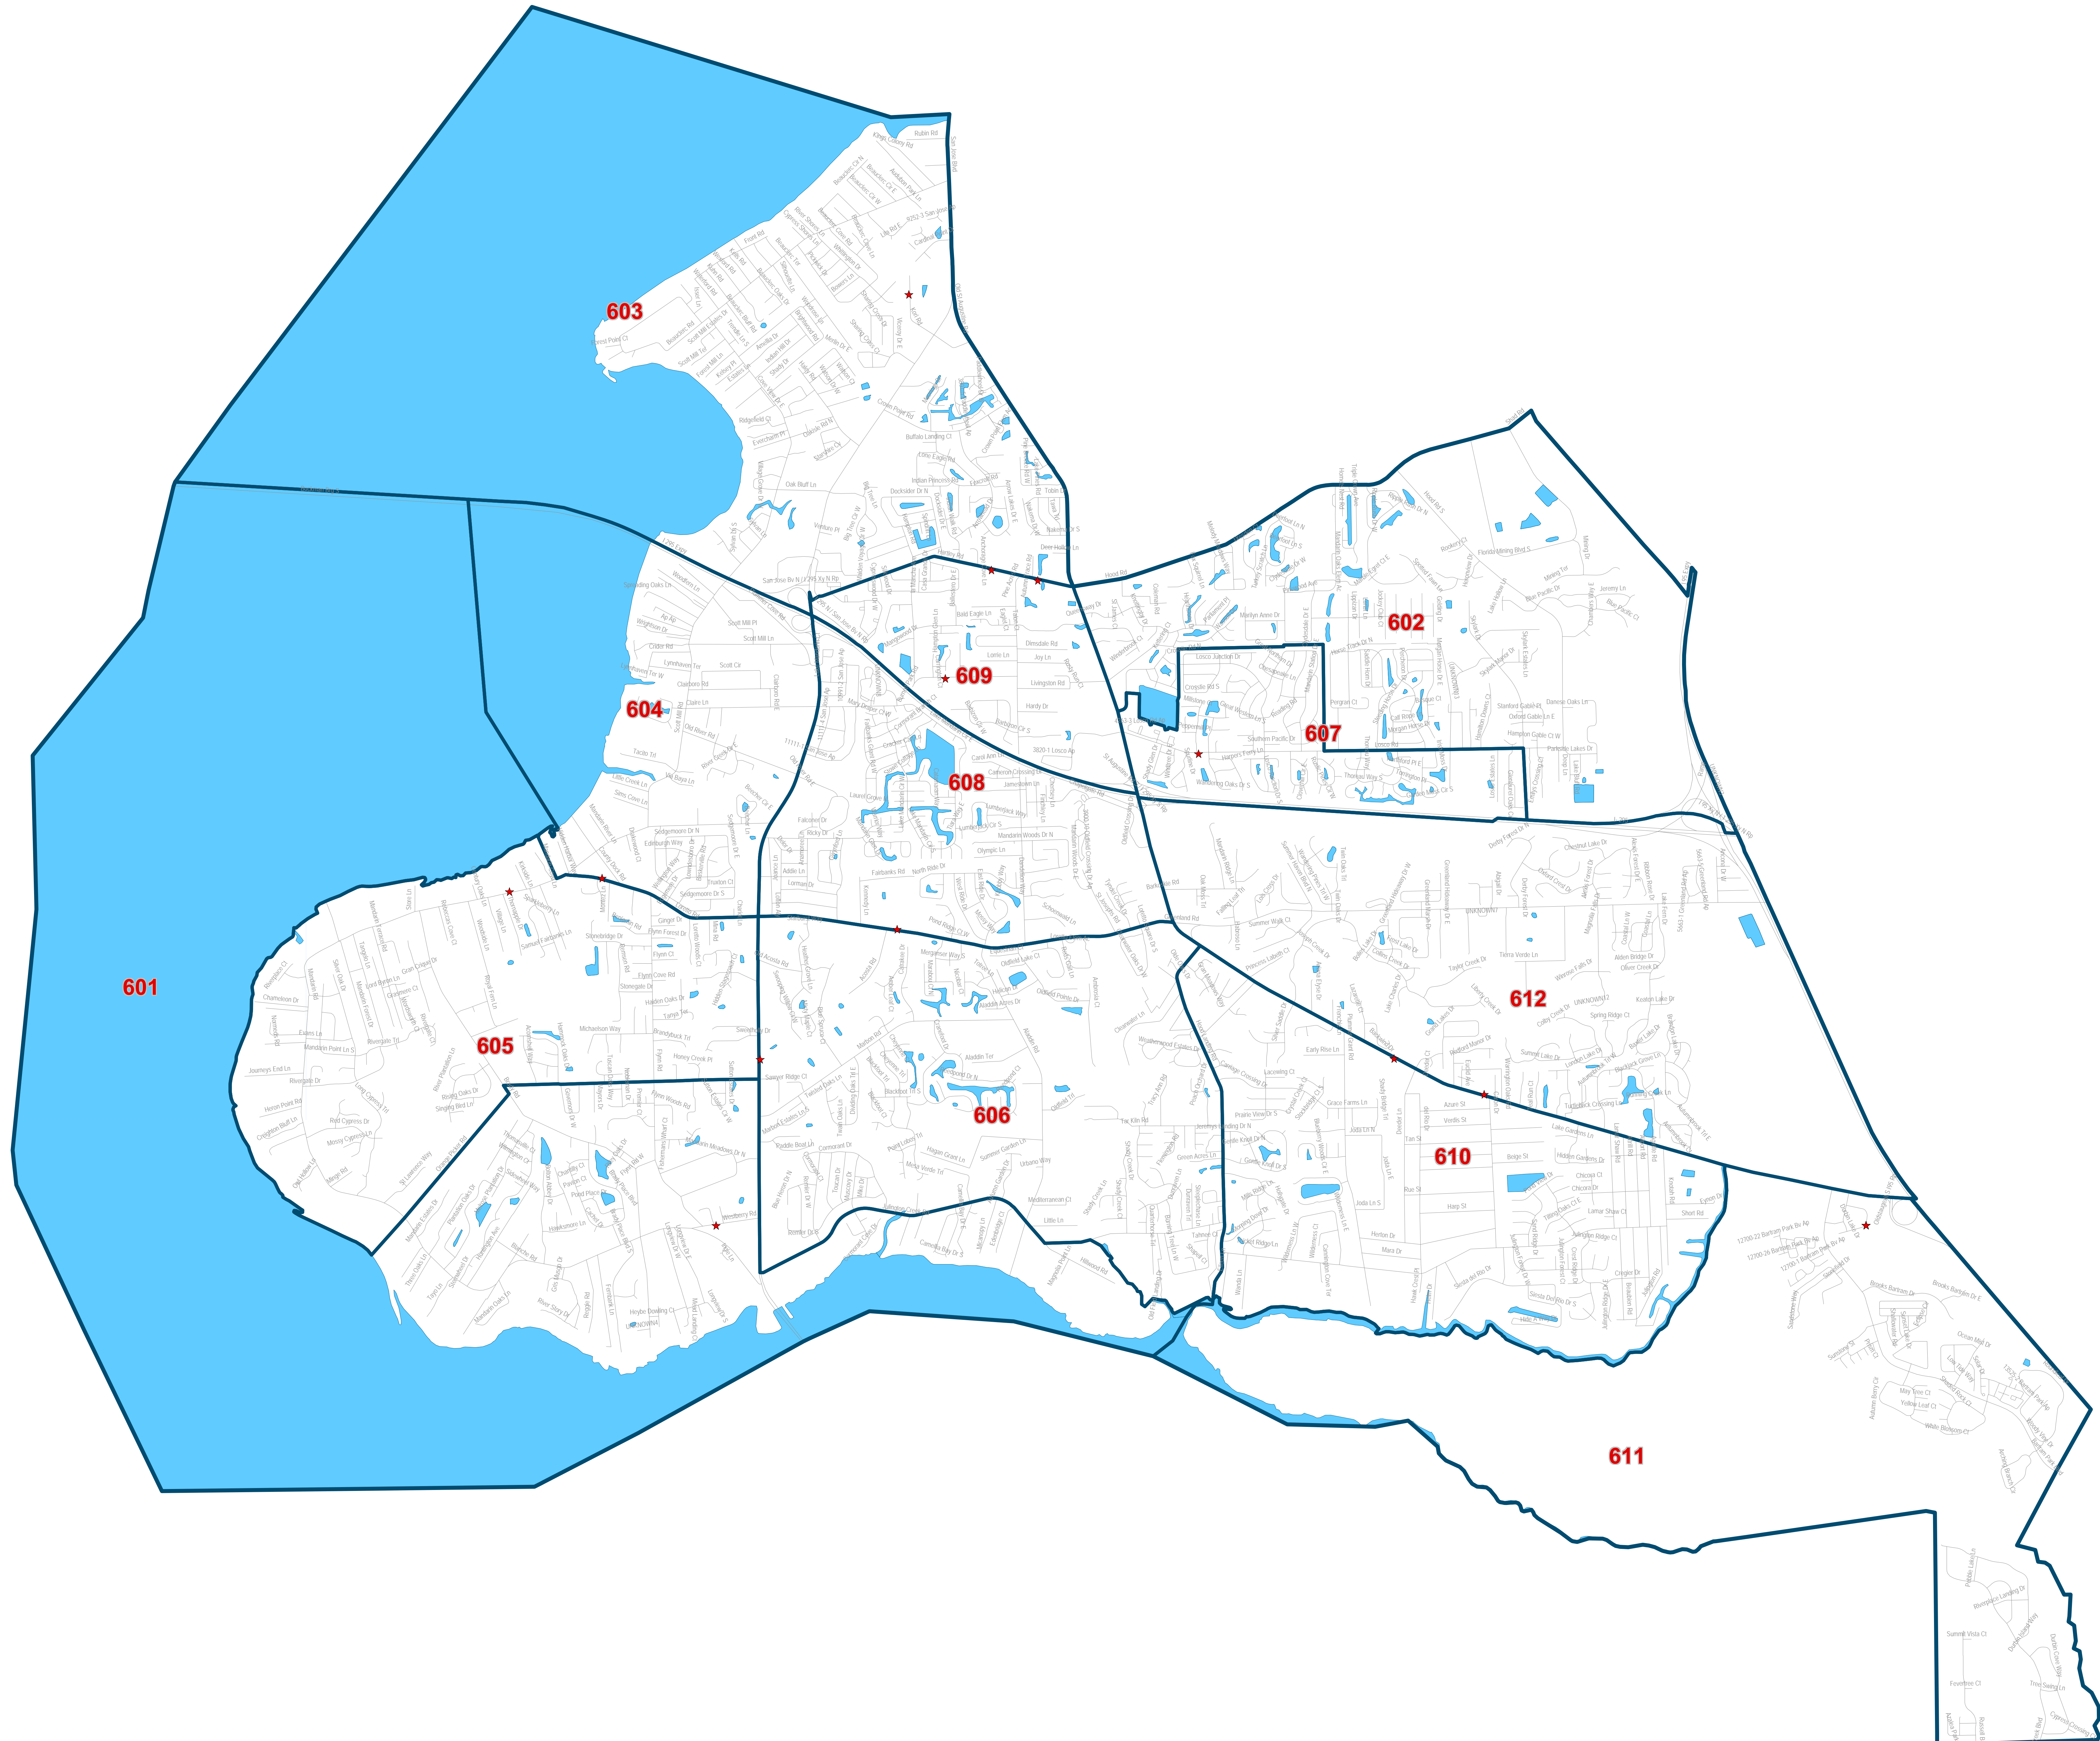

Duval County Supervisor of Elections

City Council District Six