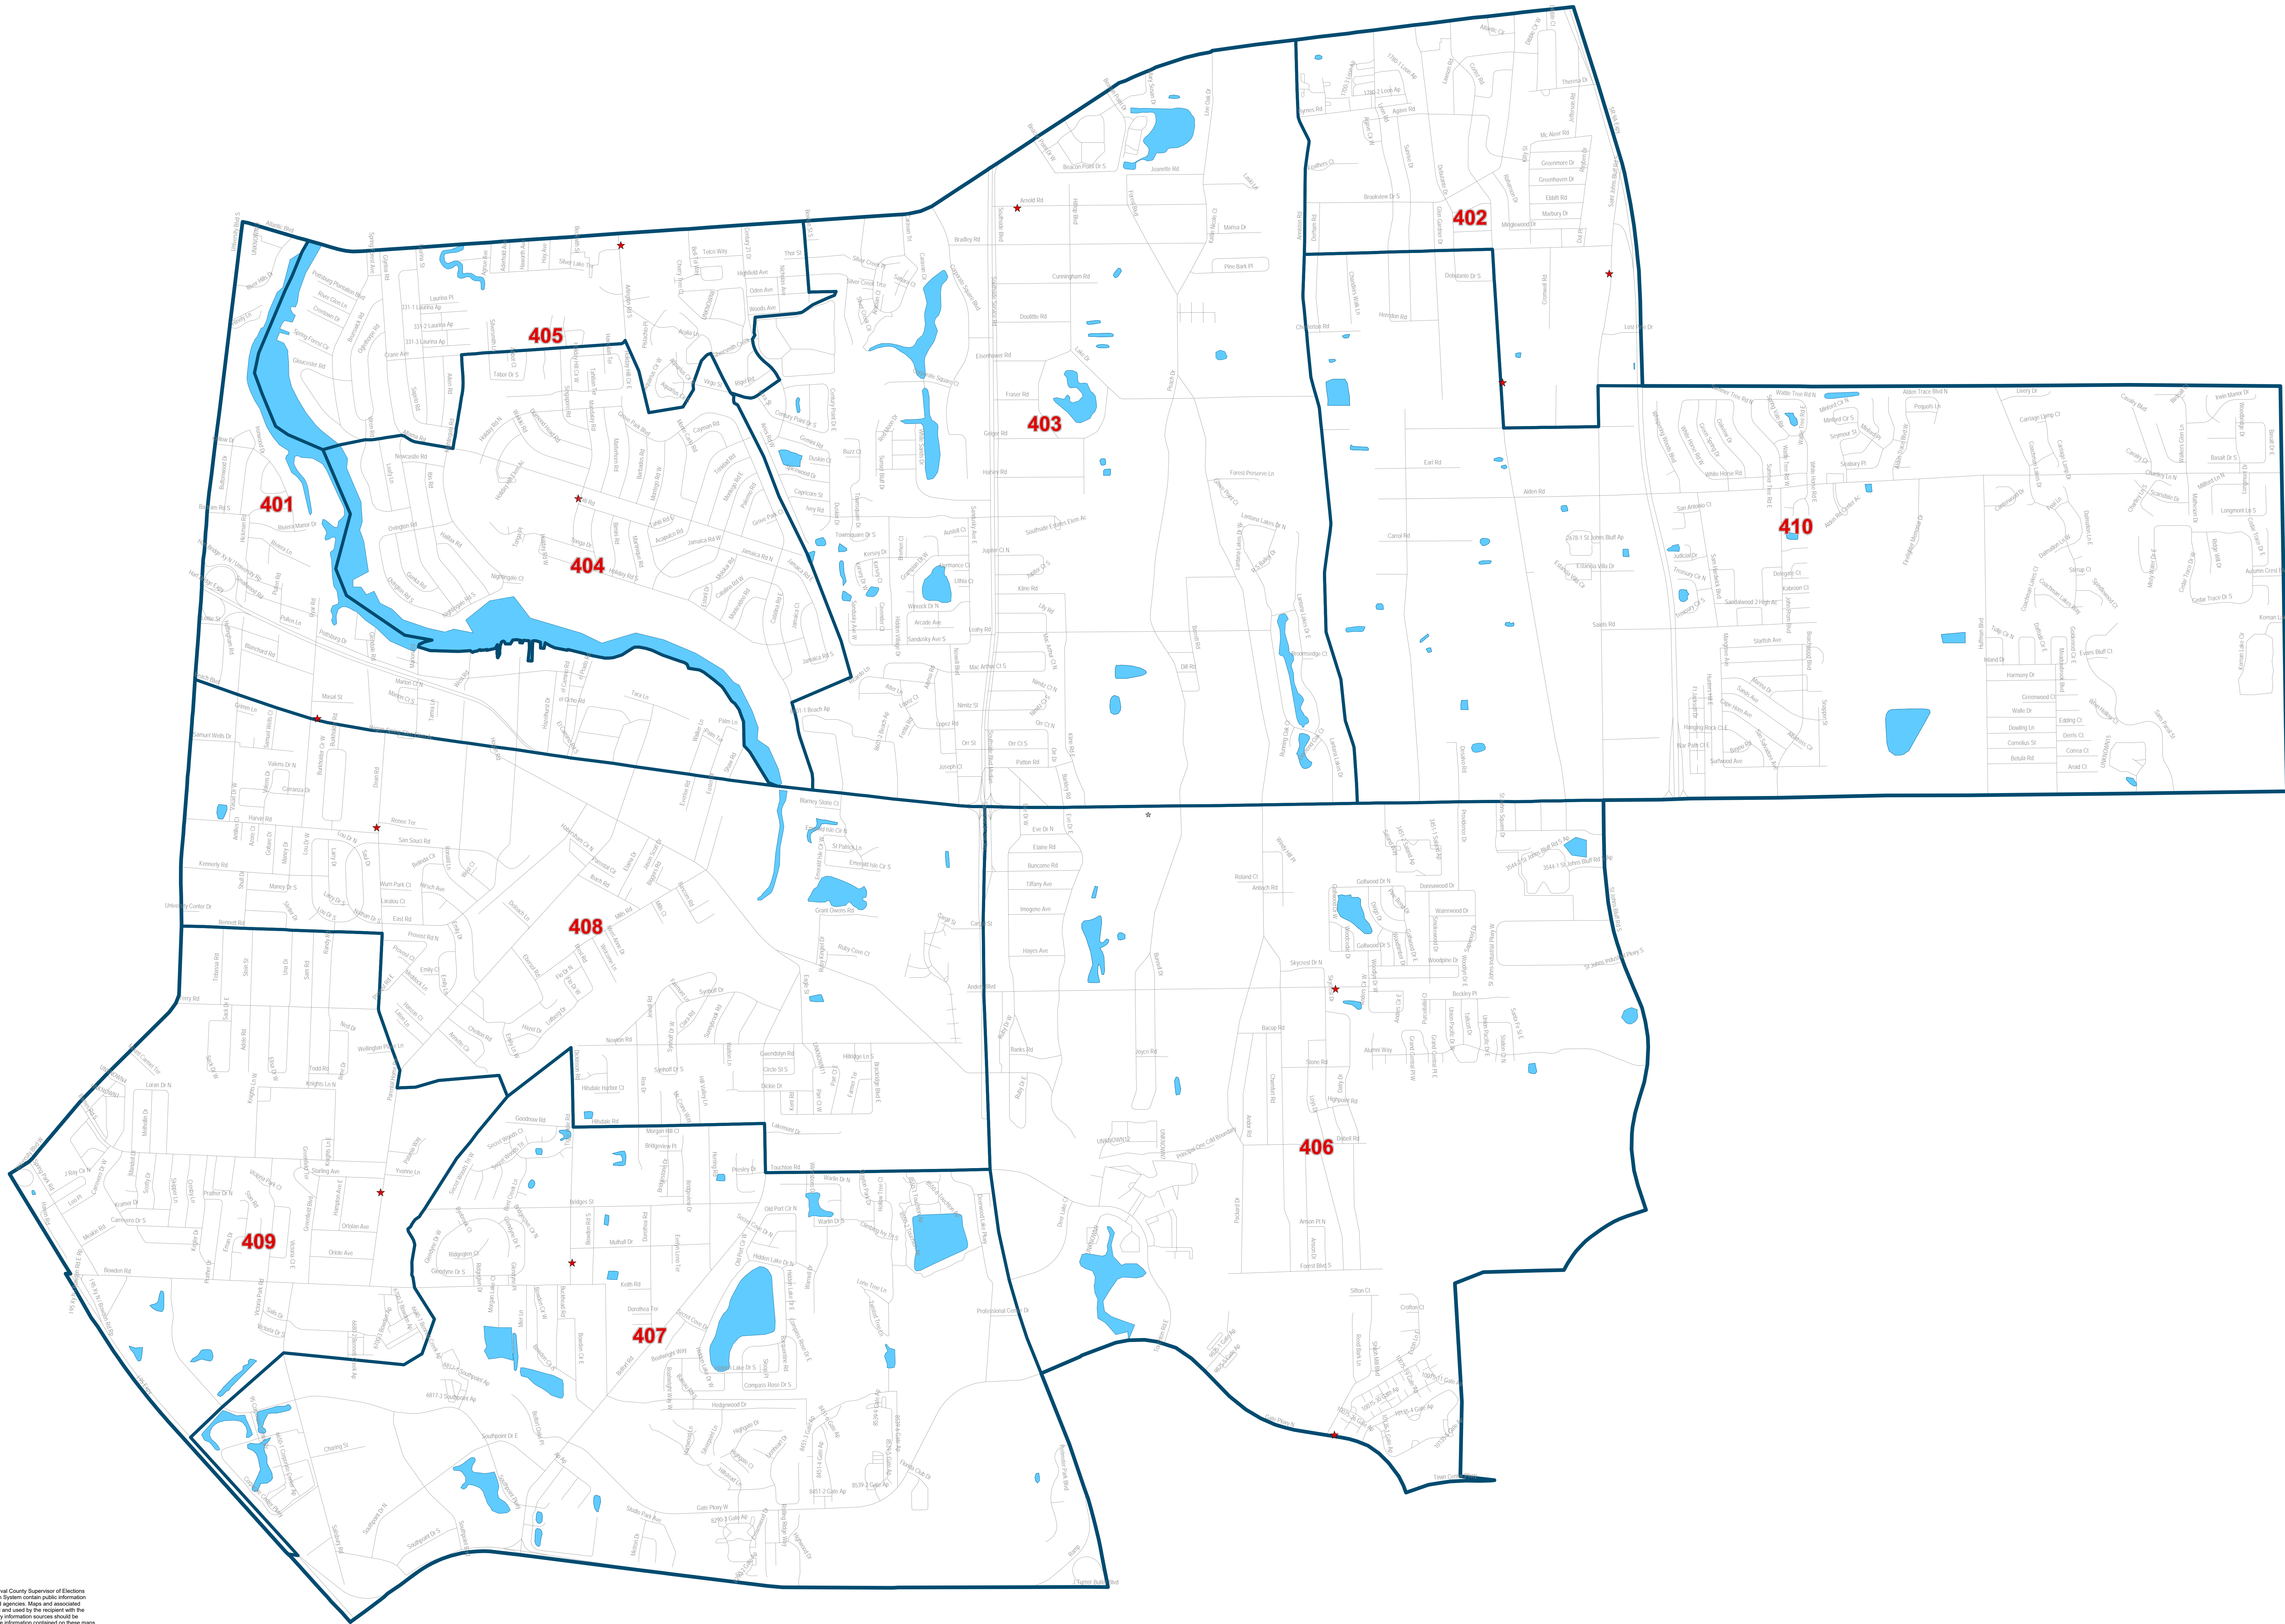

Duval County Supervisor of Elections

City Council District Four