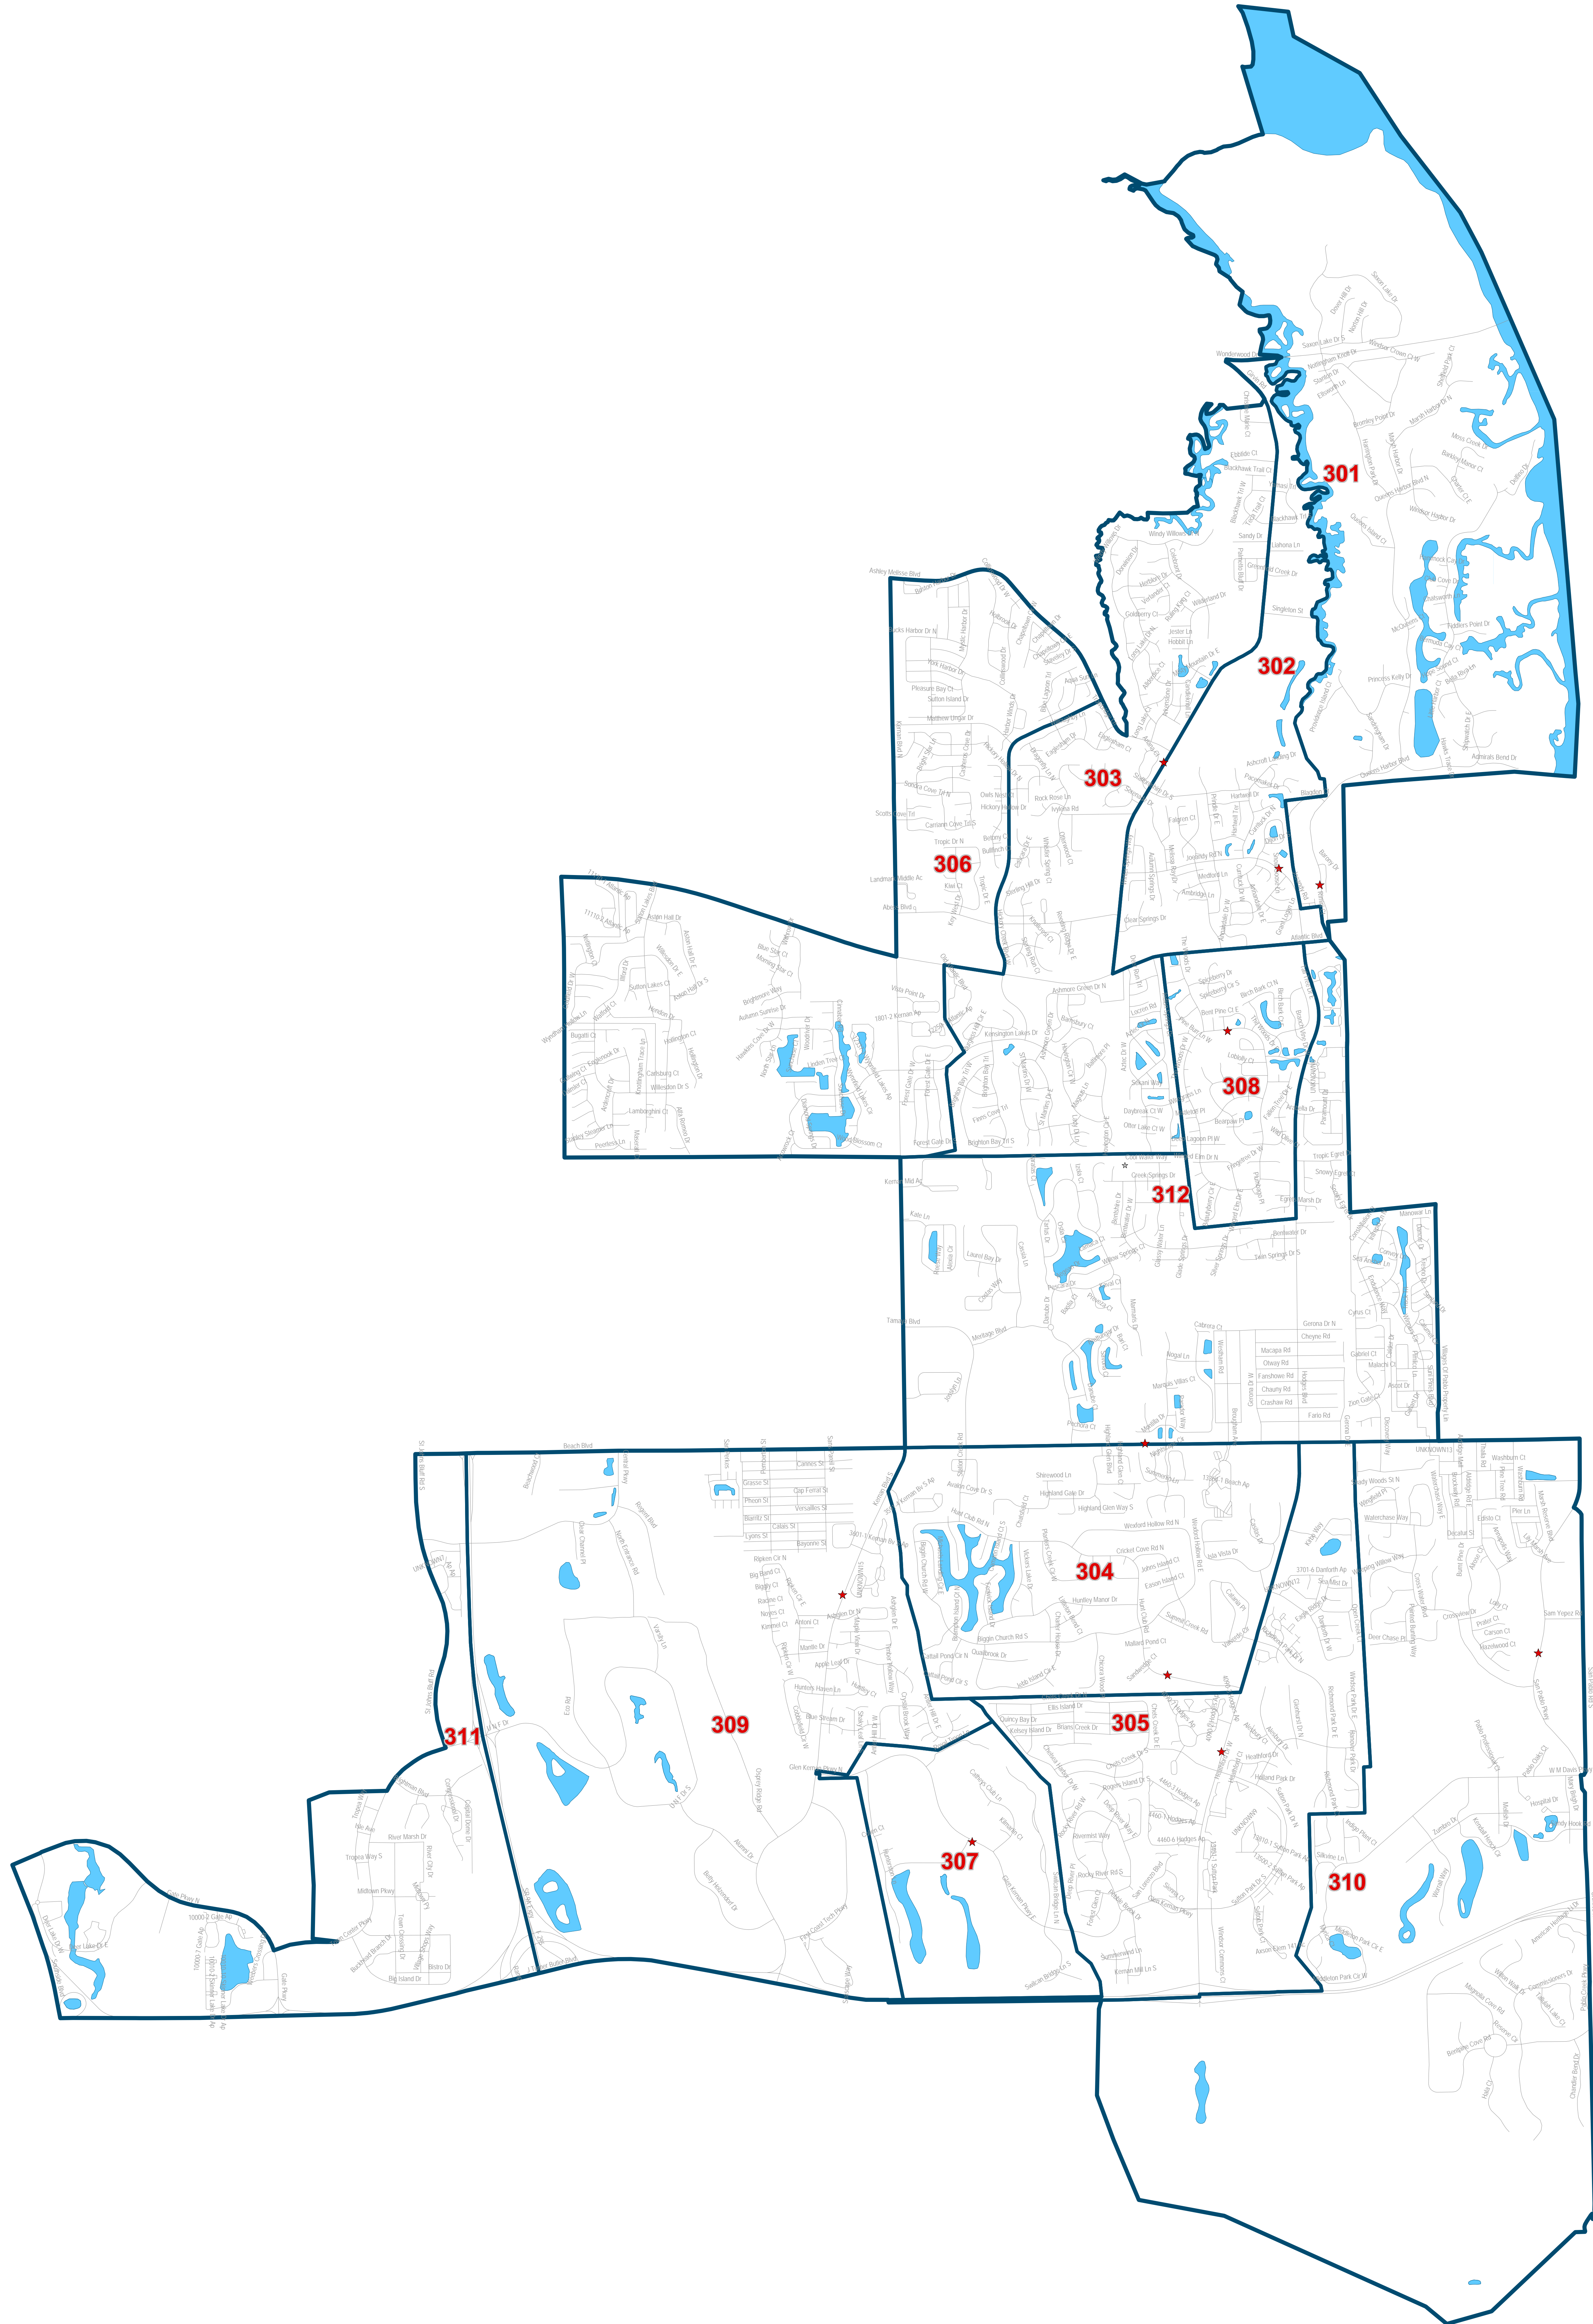

Duval County Supervisor of Elections

City Council District Three