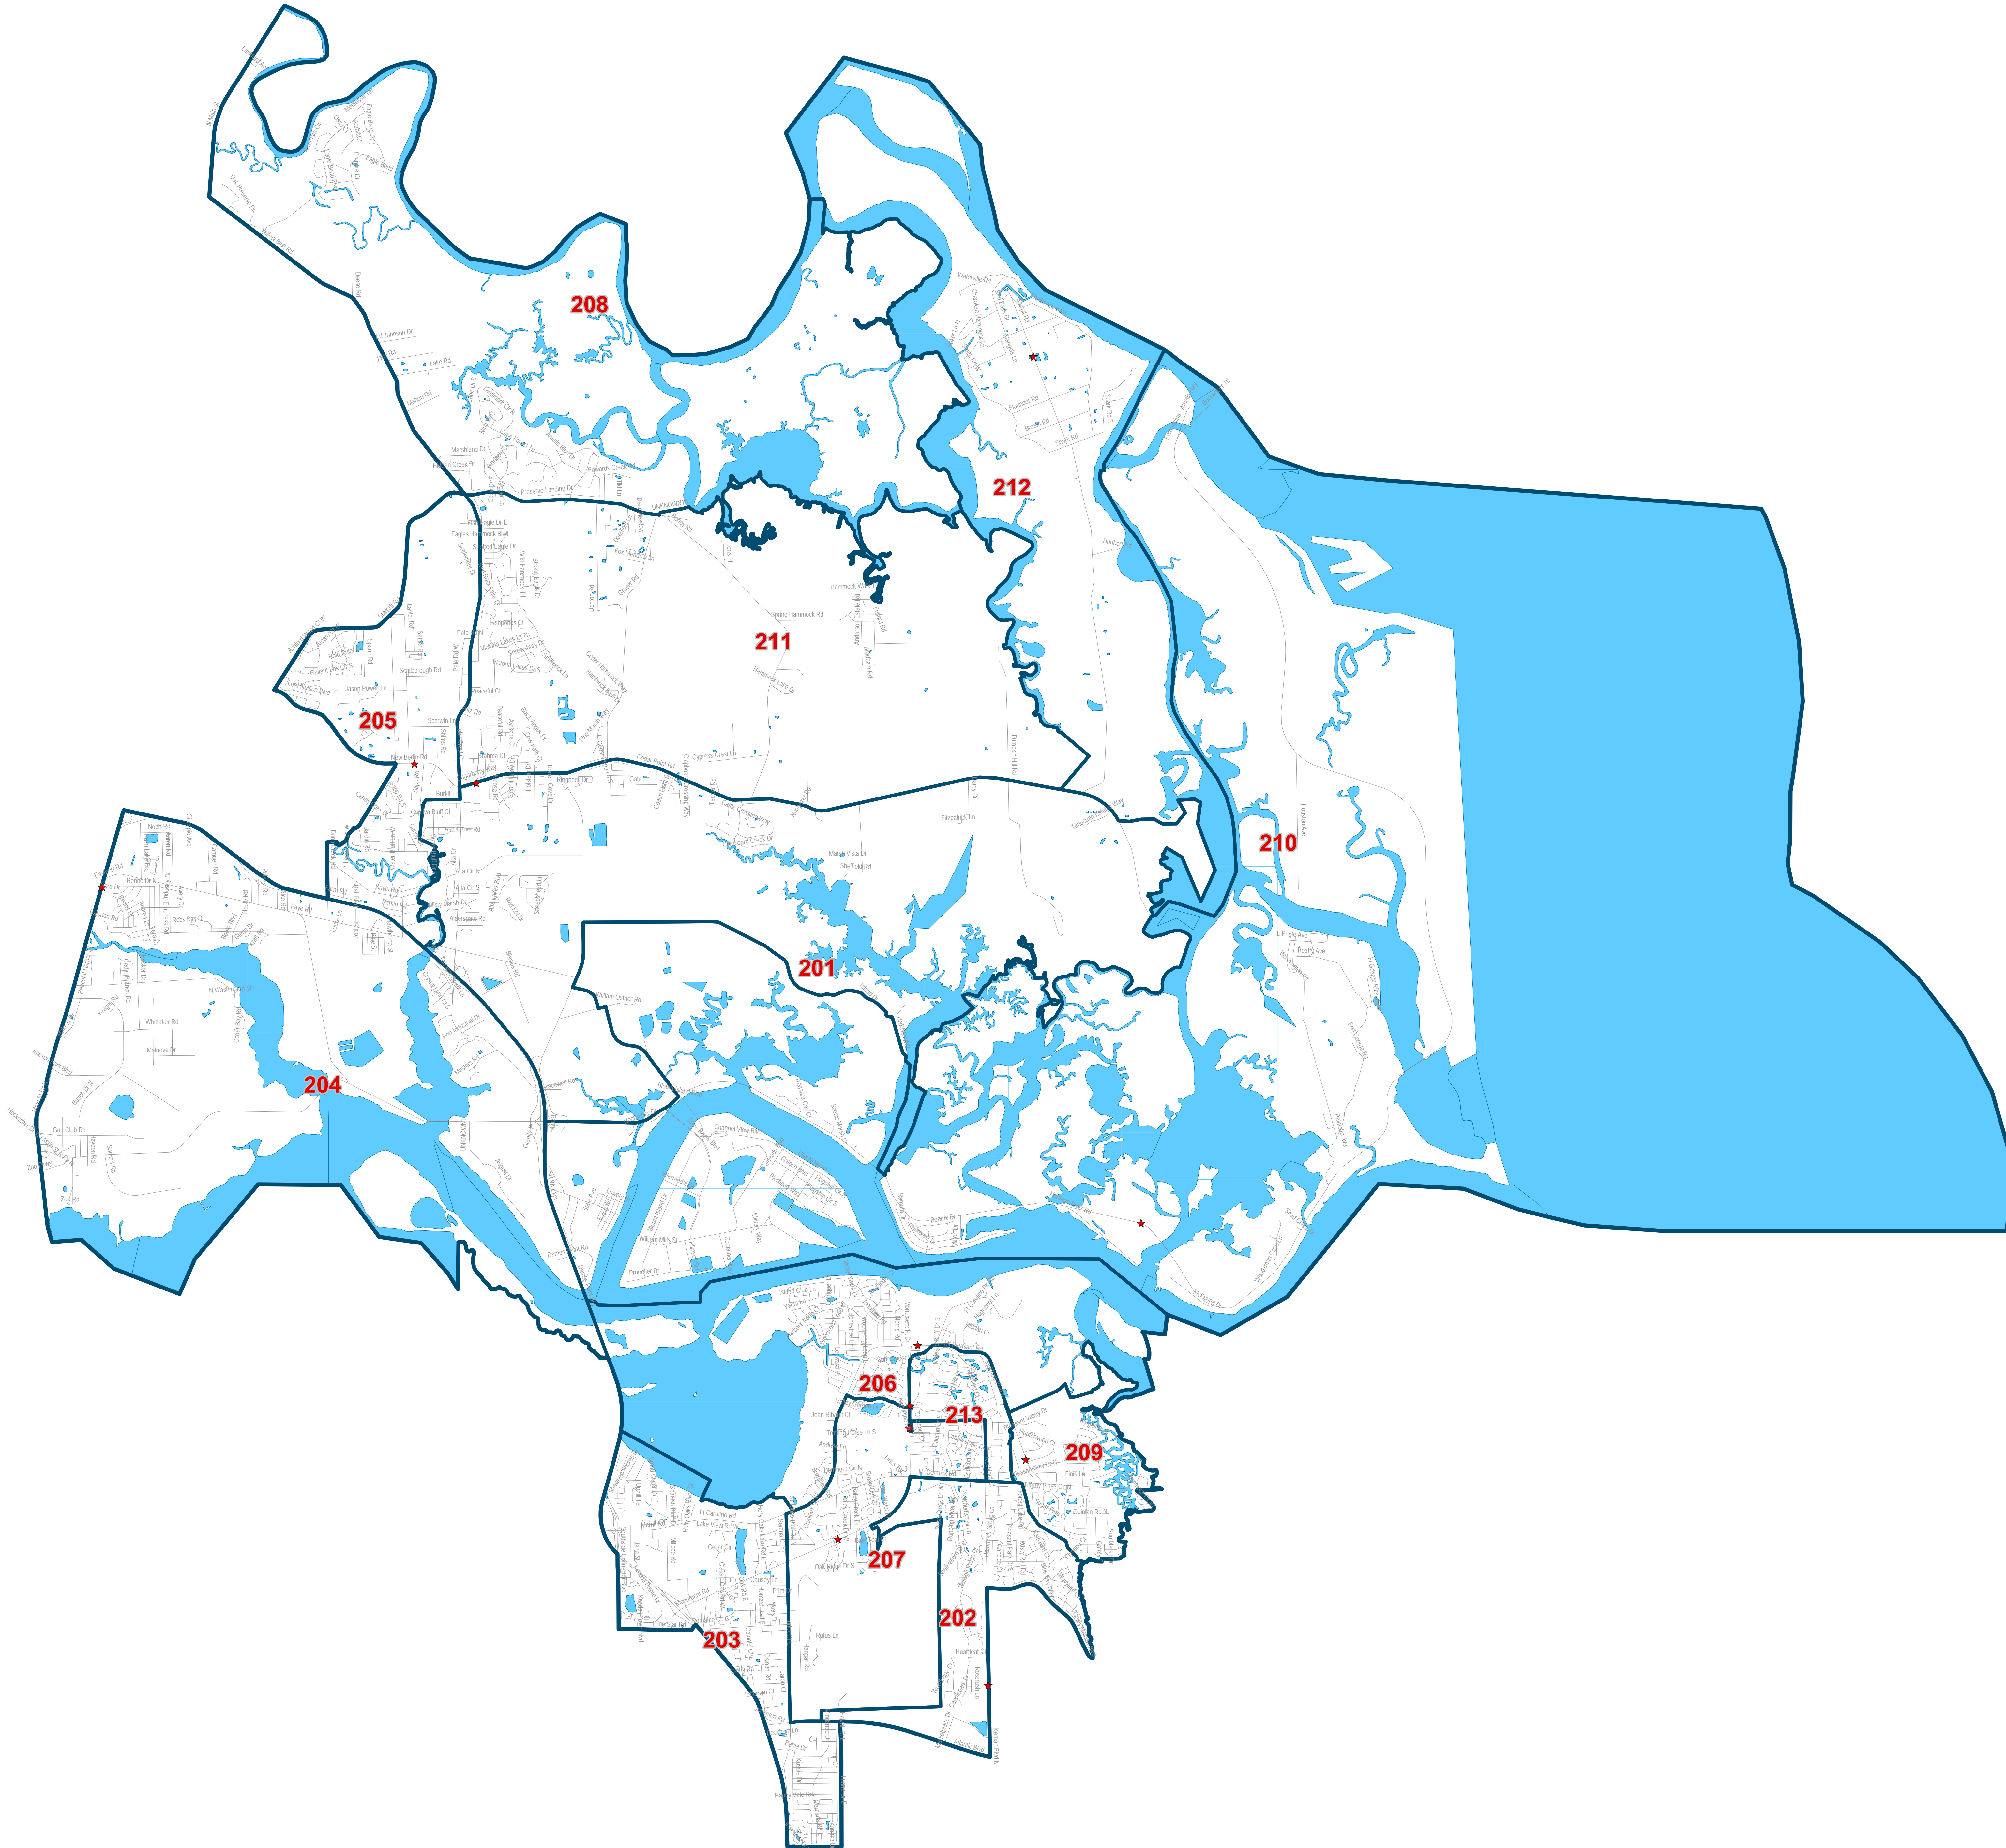

Duval County Supervisor of Elections

City Council District Two