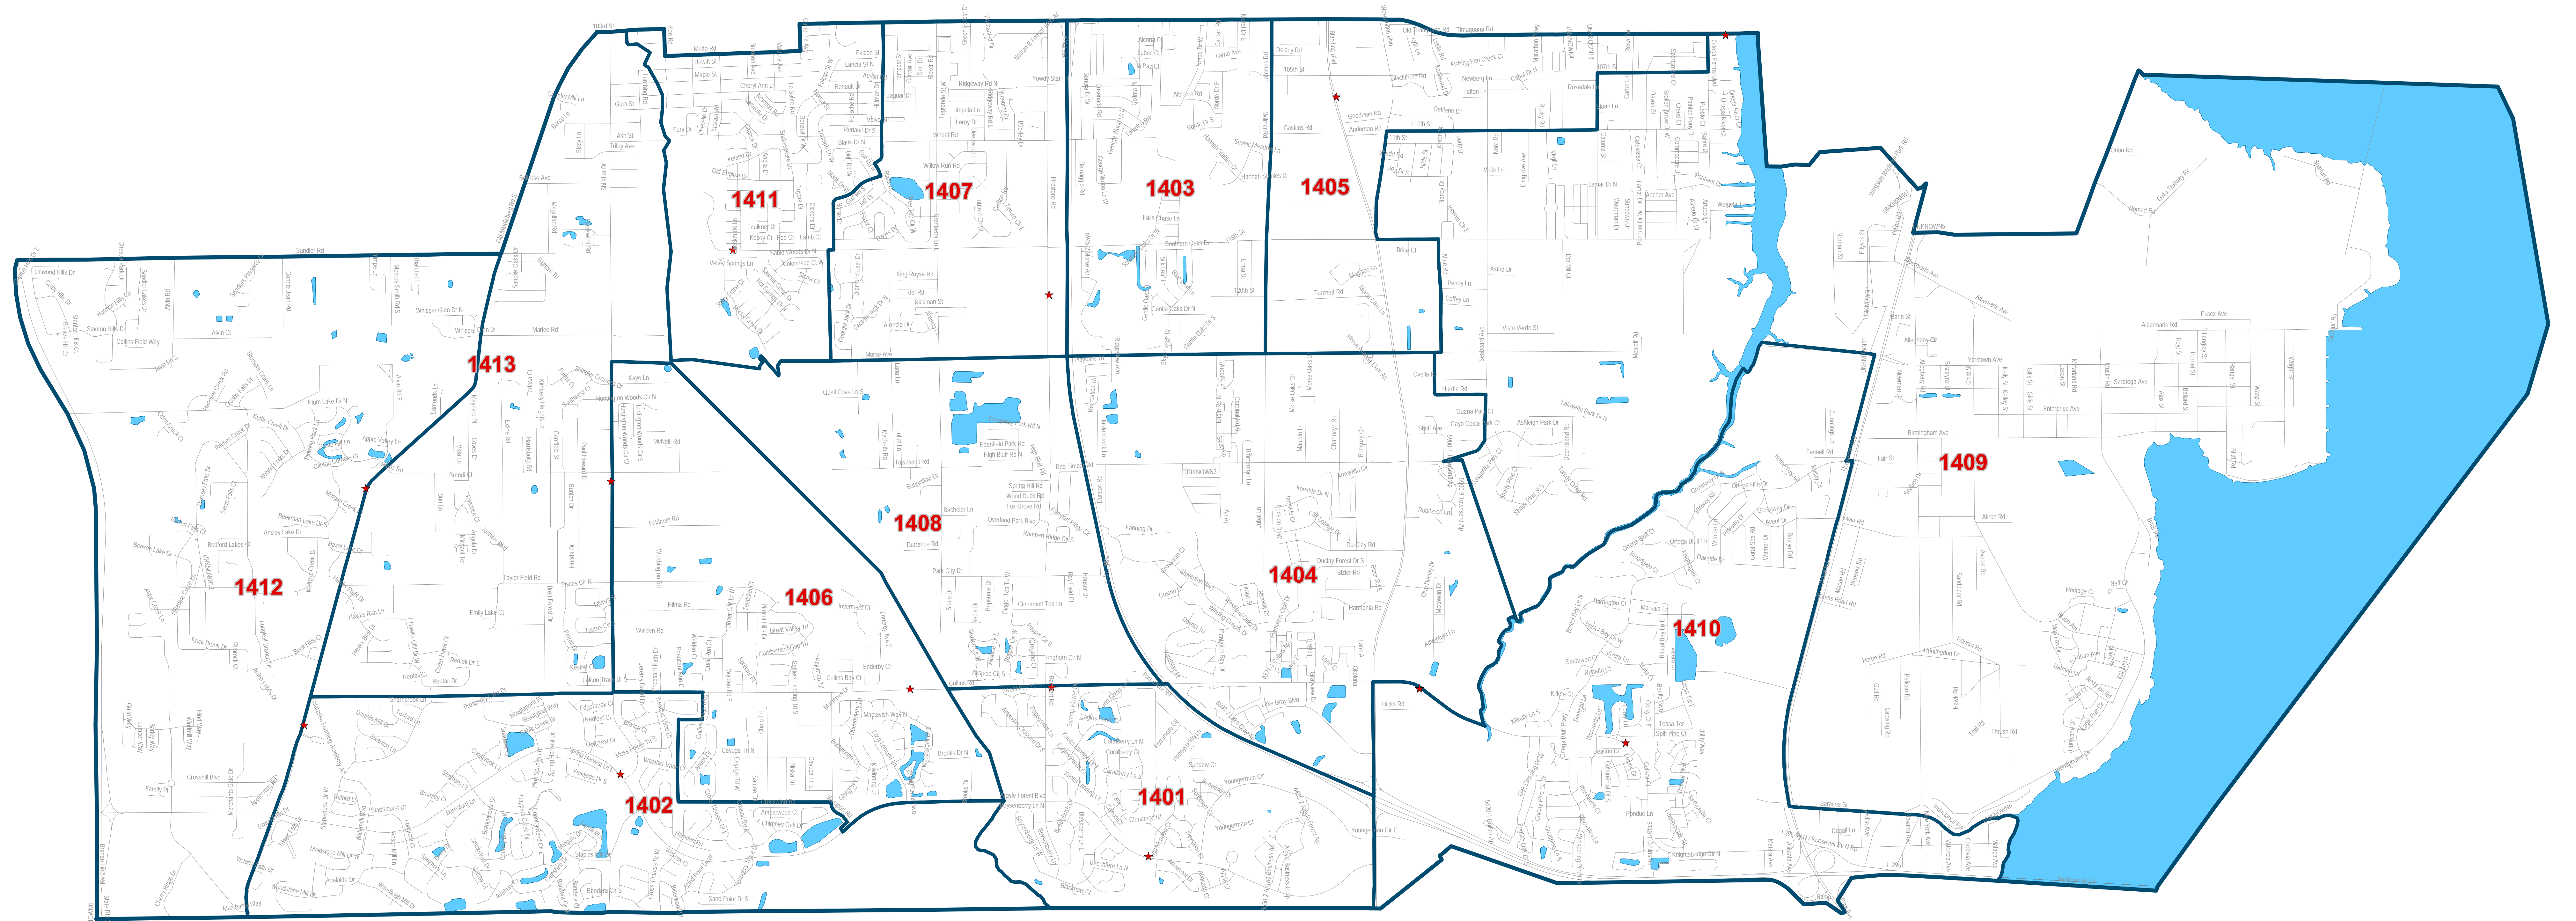

Duval County Supervisor of Elections

City Council District Fourteen