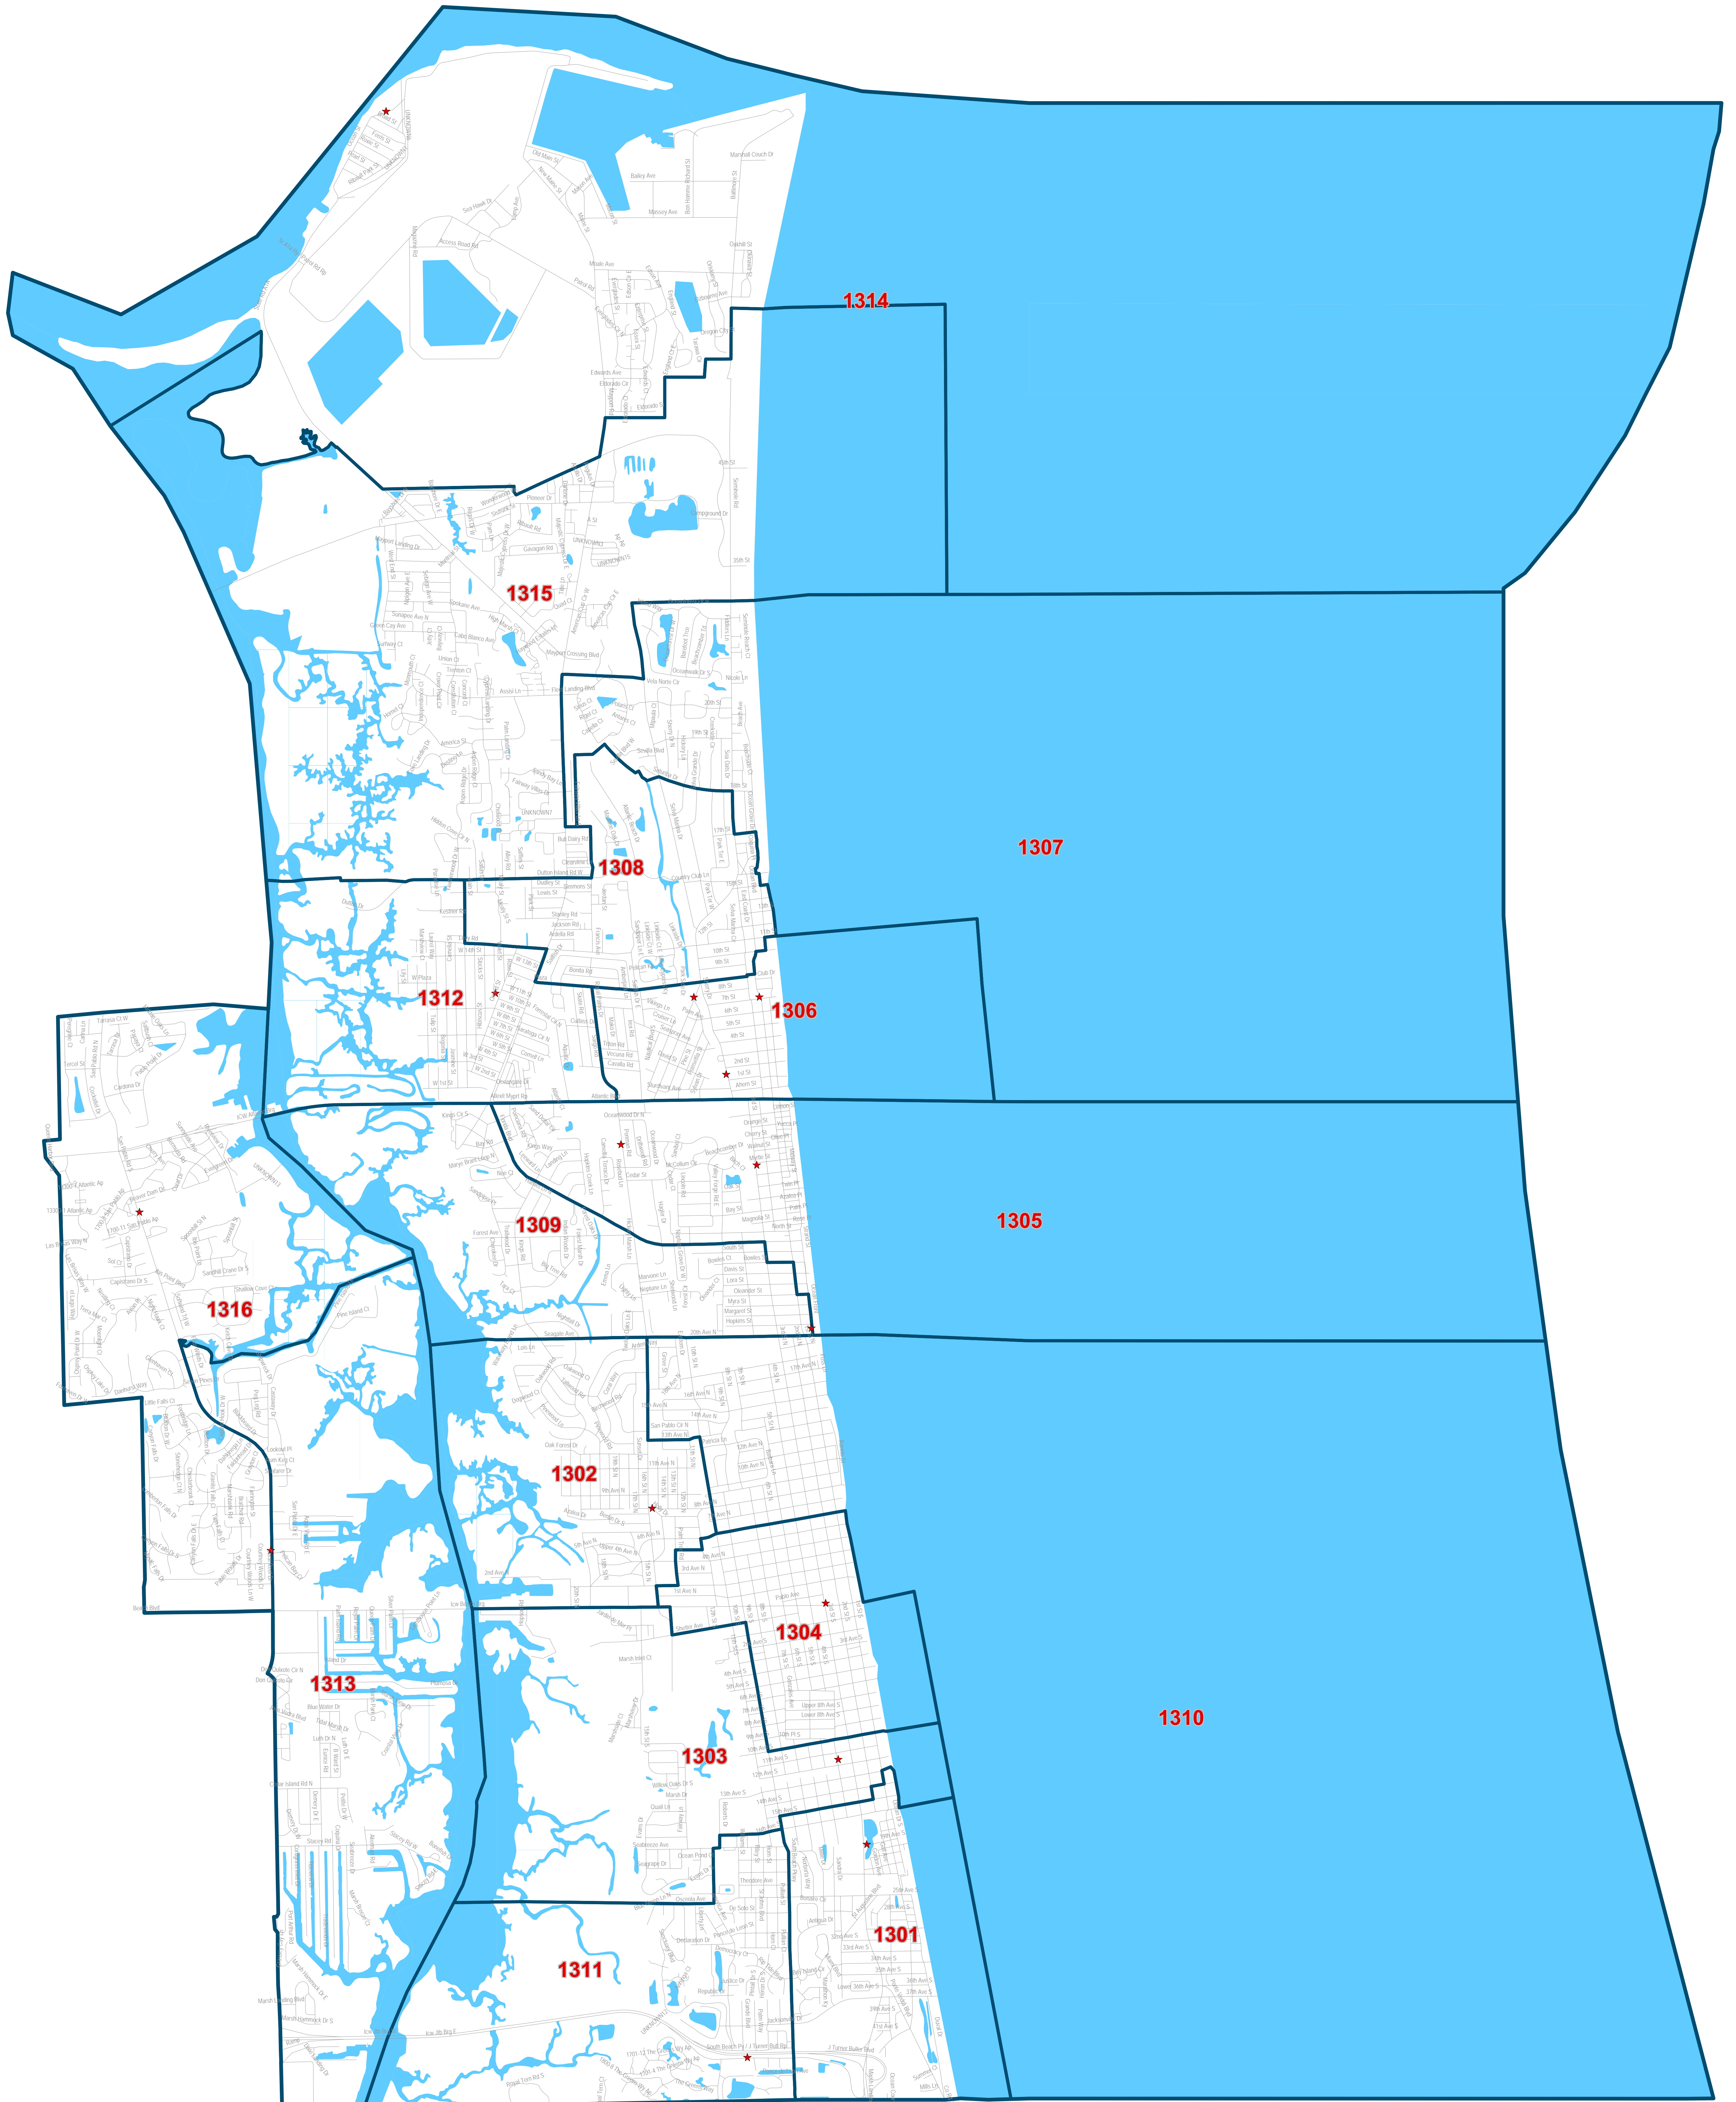

Duval County Supervisor of Elections

City Council District Thirteen