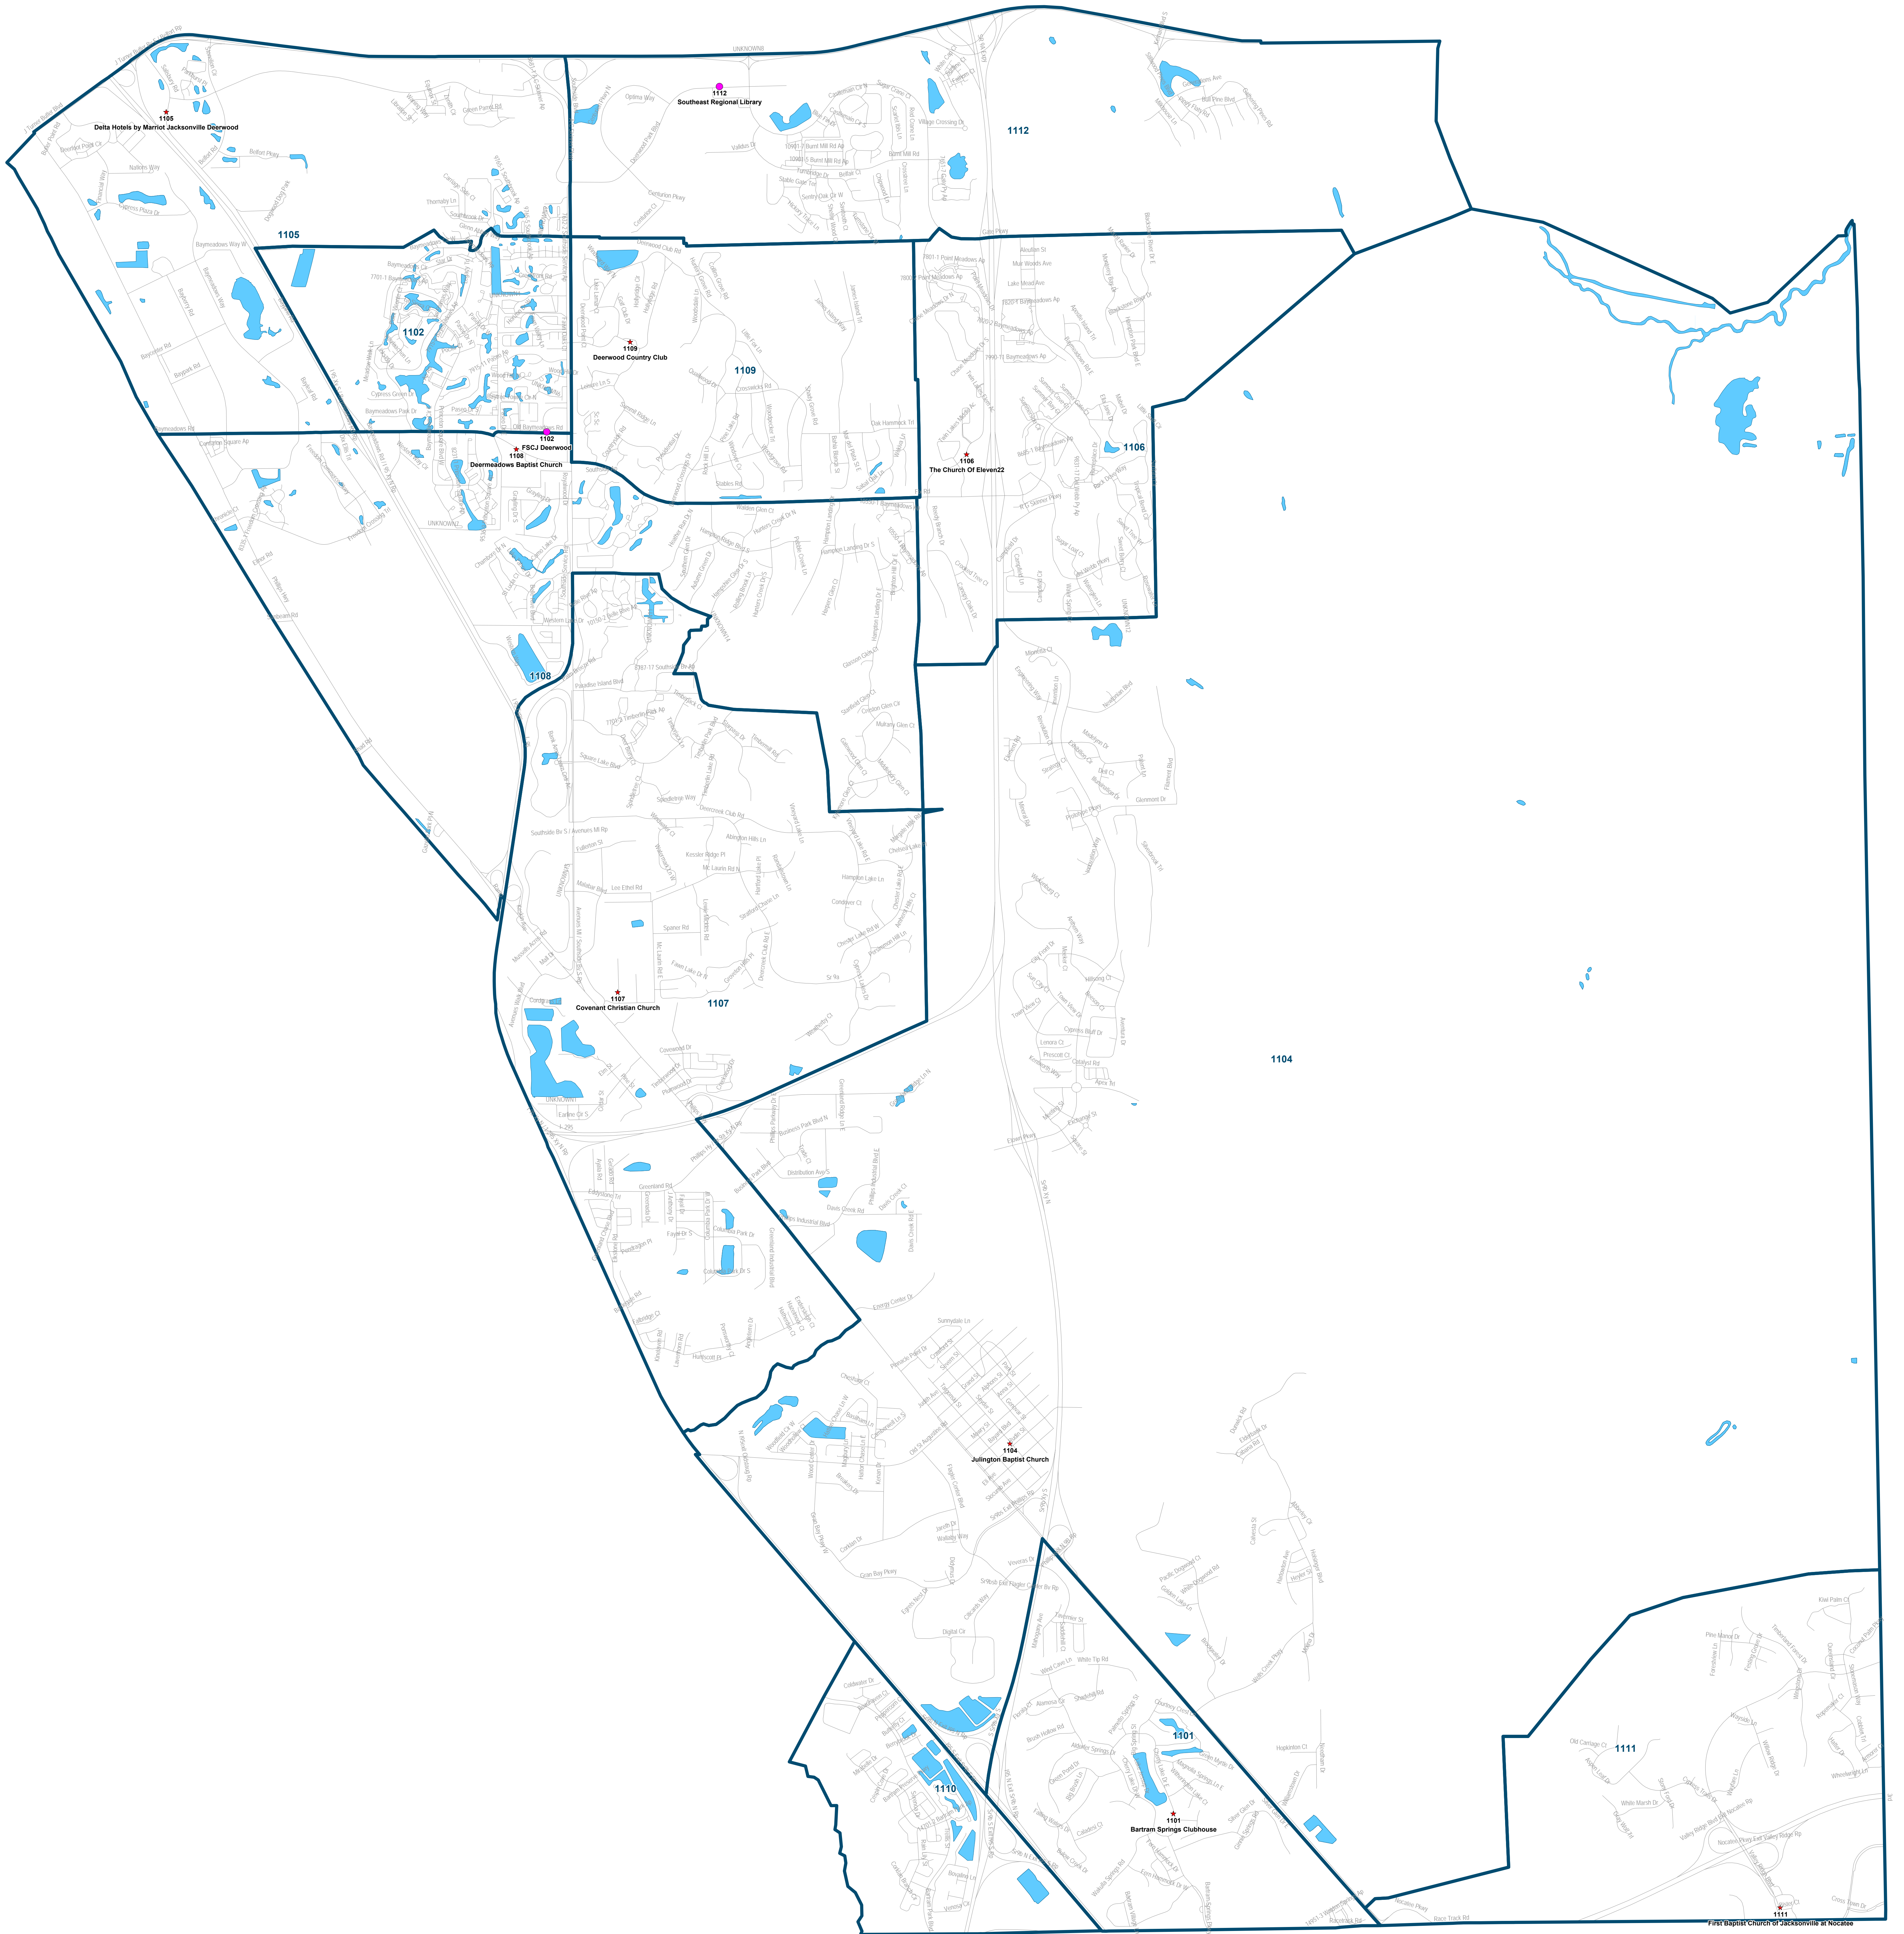

Duval County Supervisor of Elections Proposed Precinct Boundaries City Council District 11