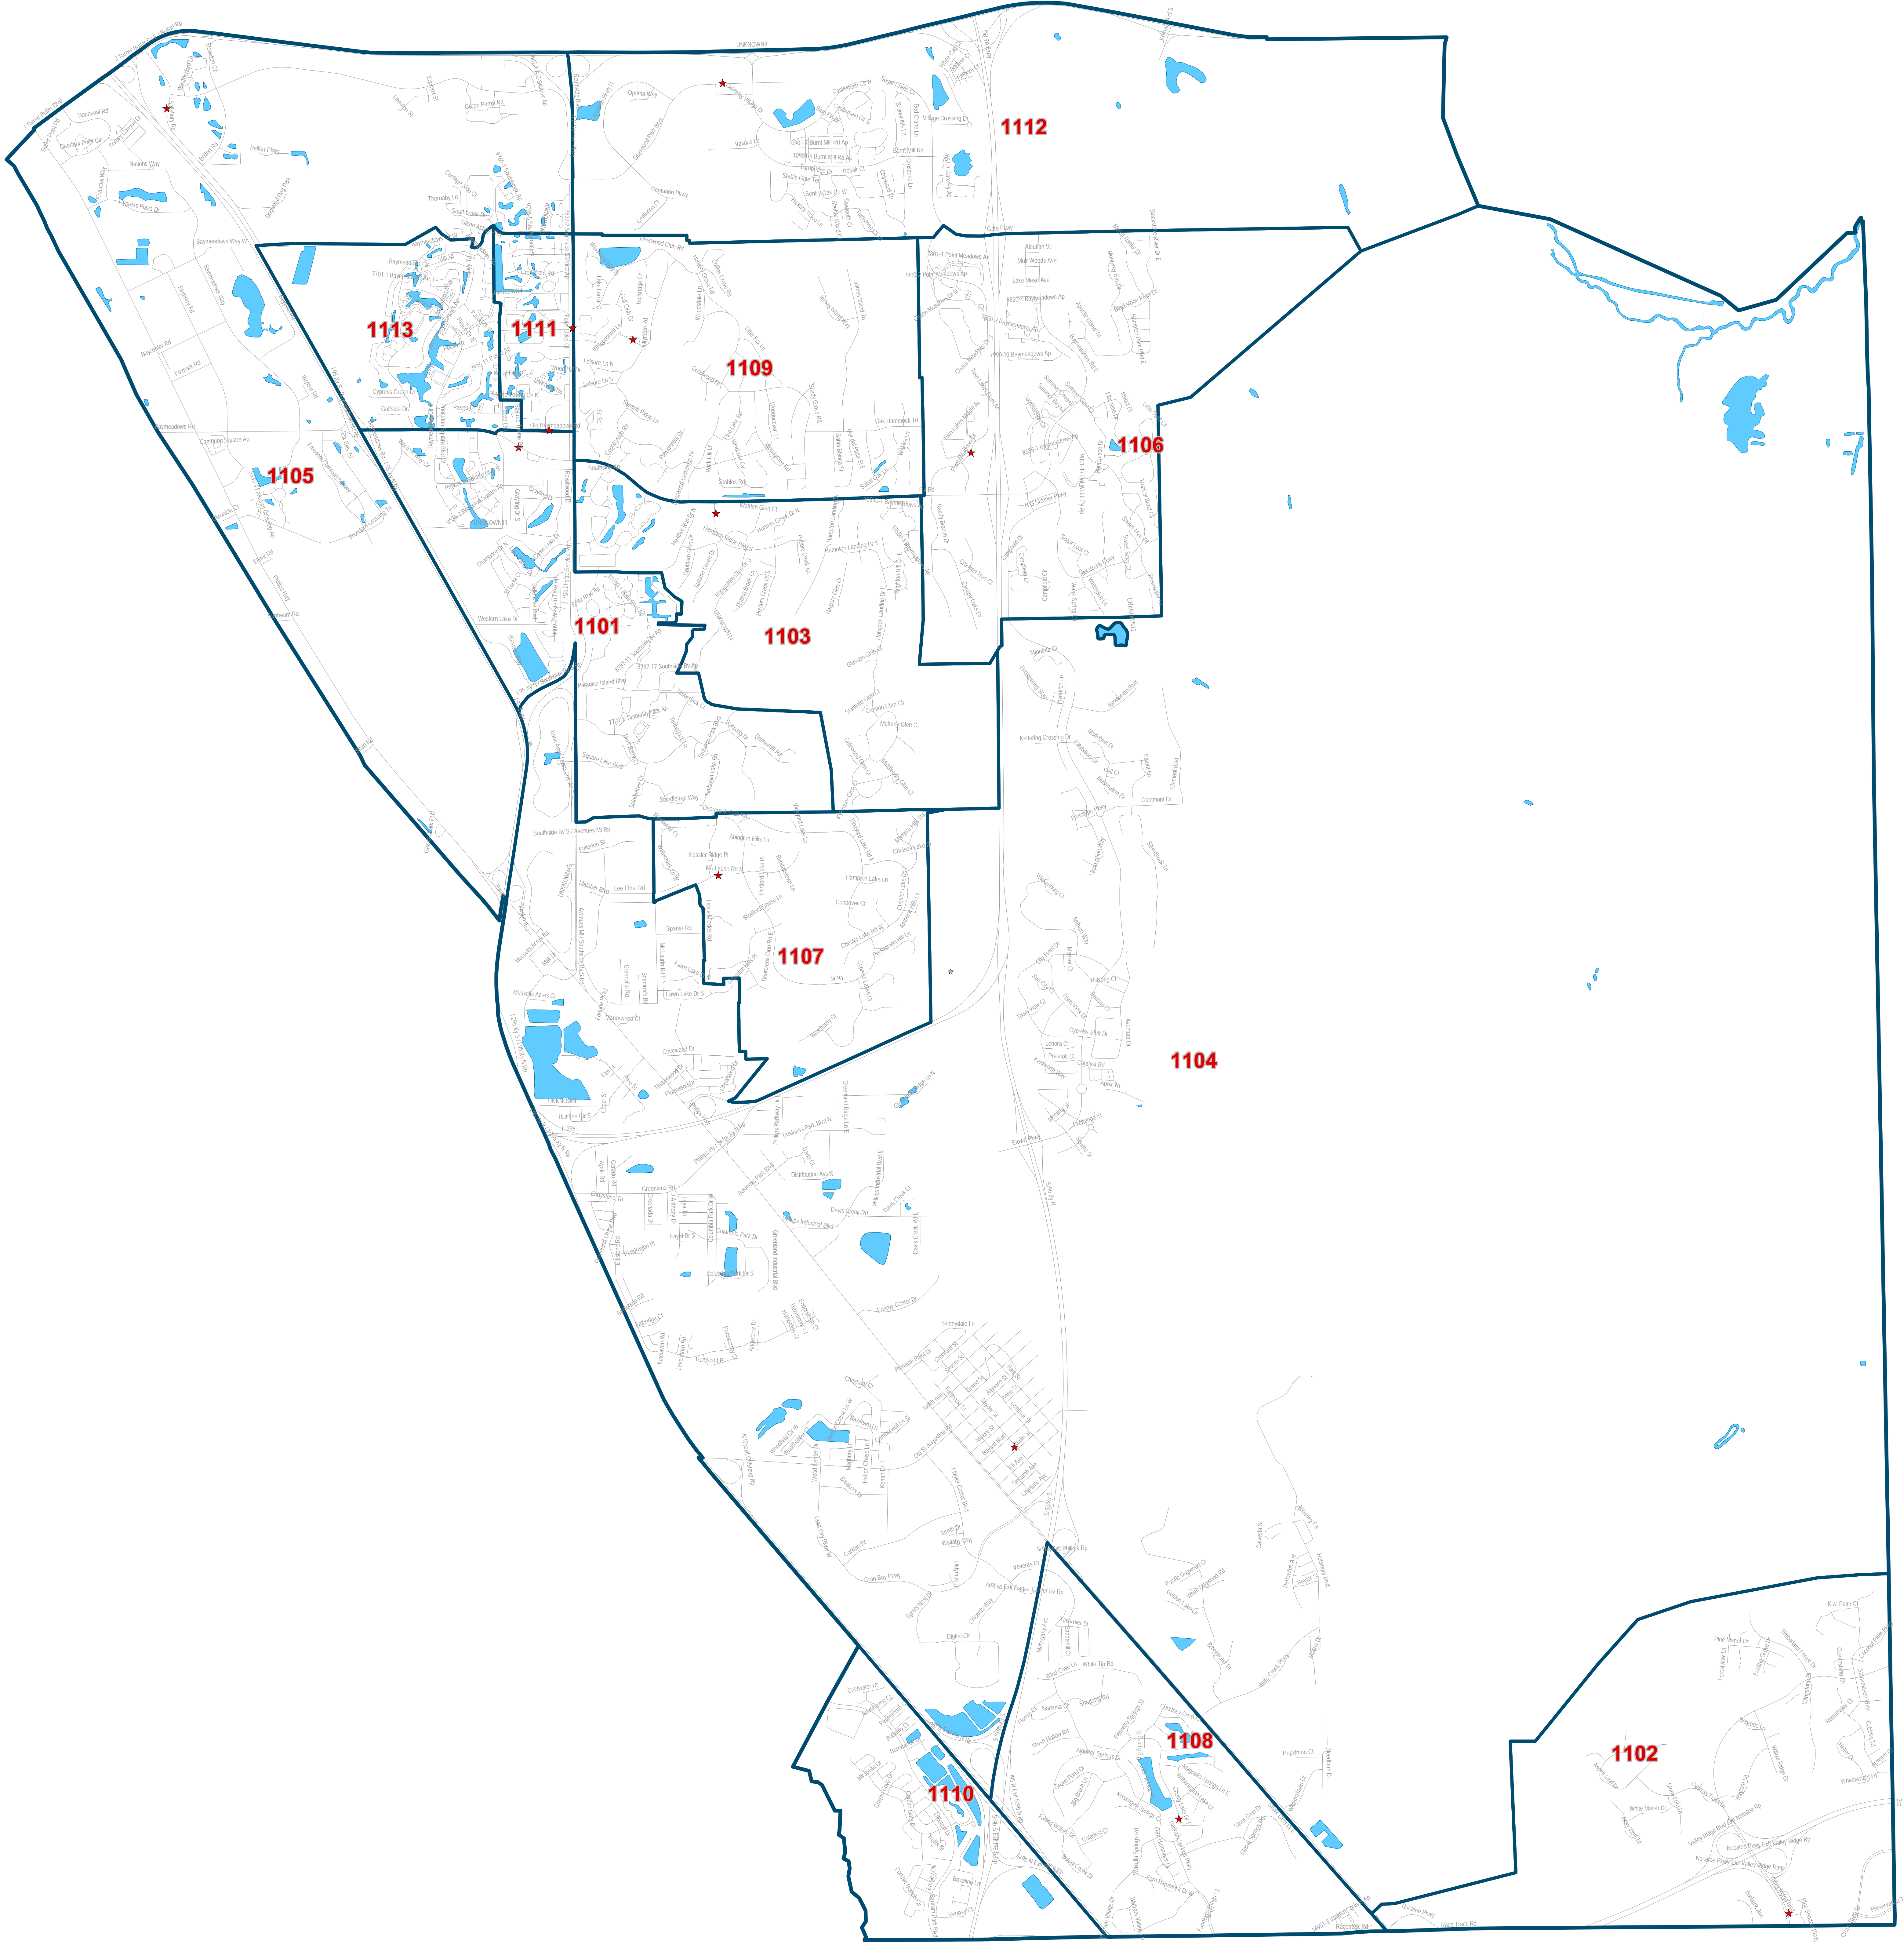

Duval County Supervisor of Elections

City Council District Eleven