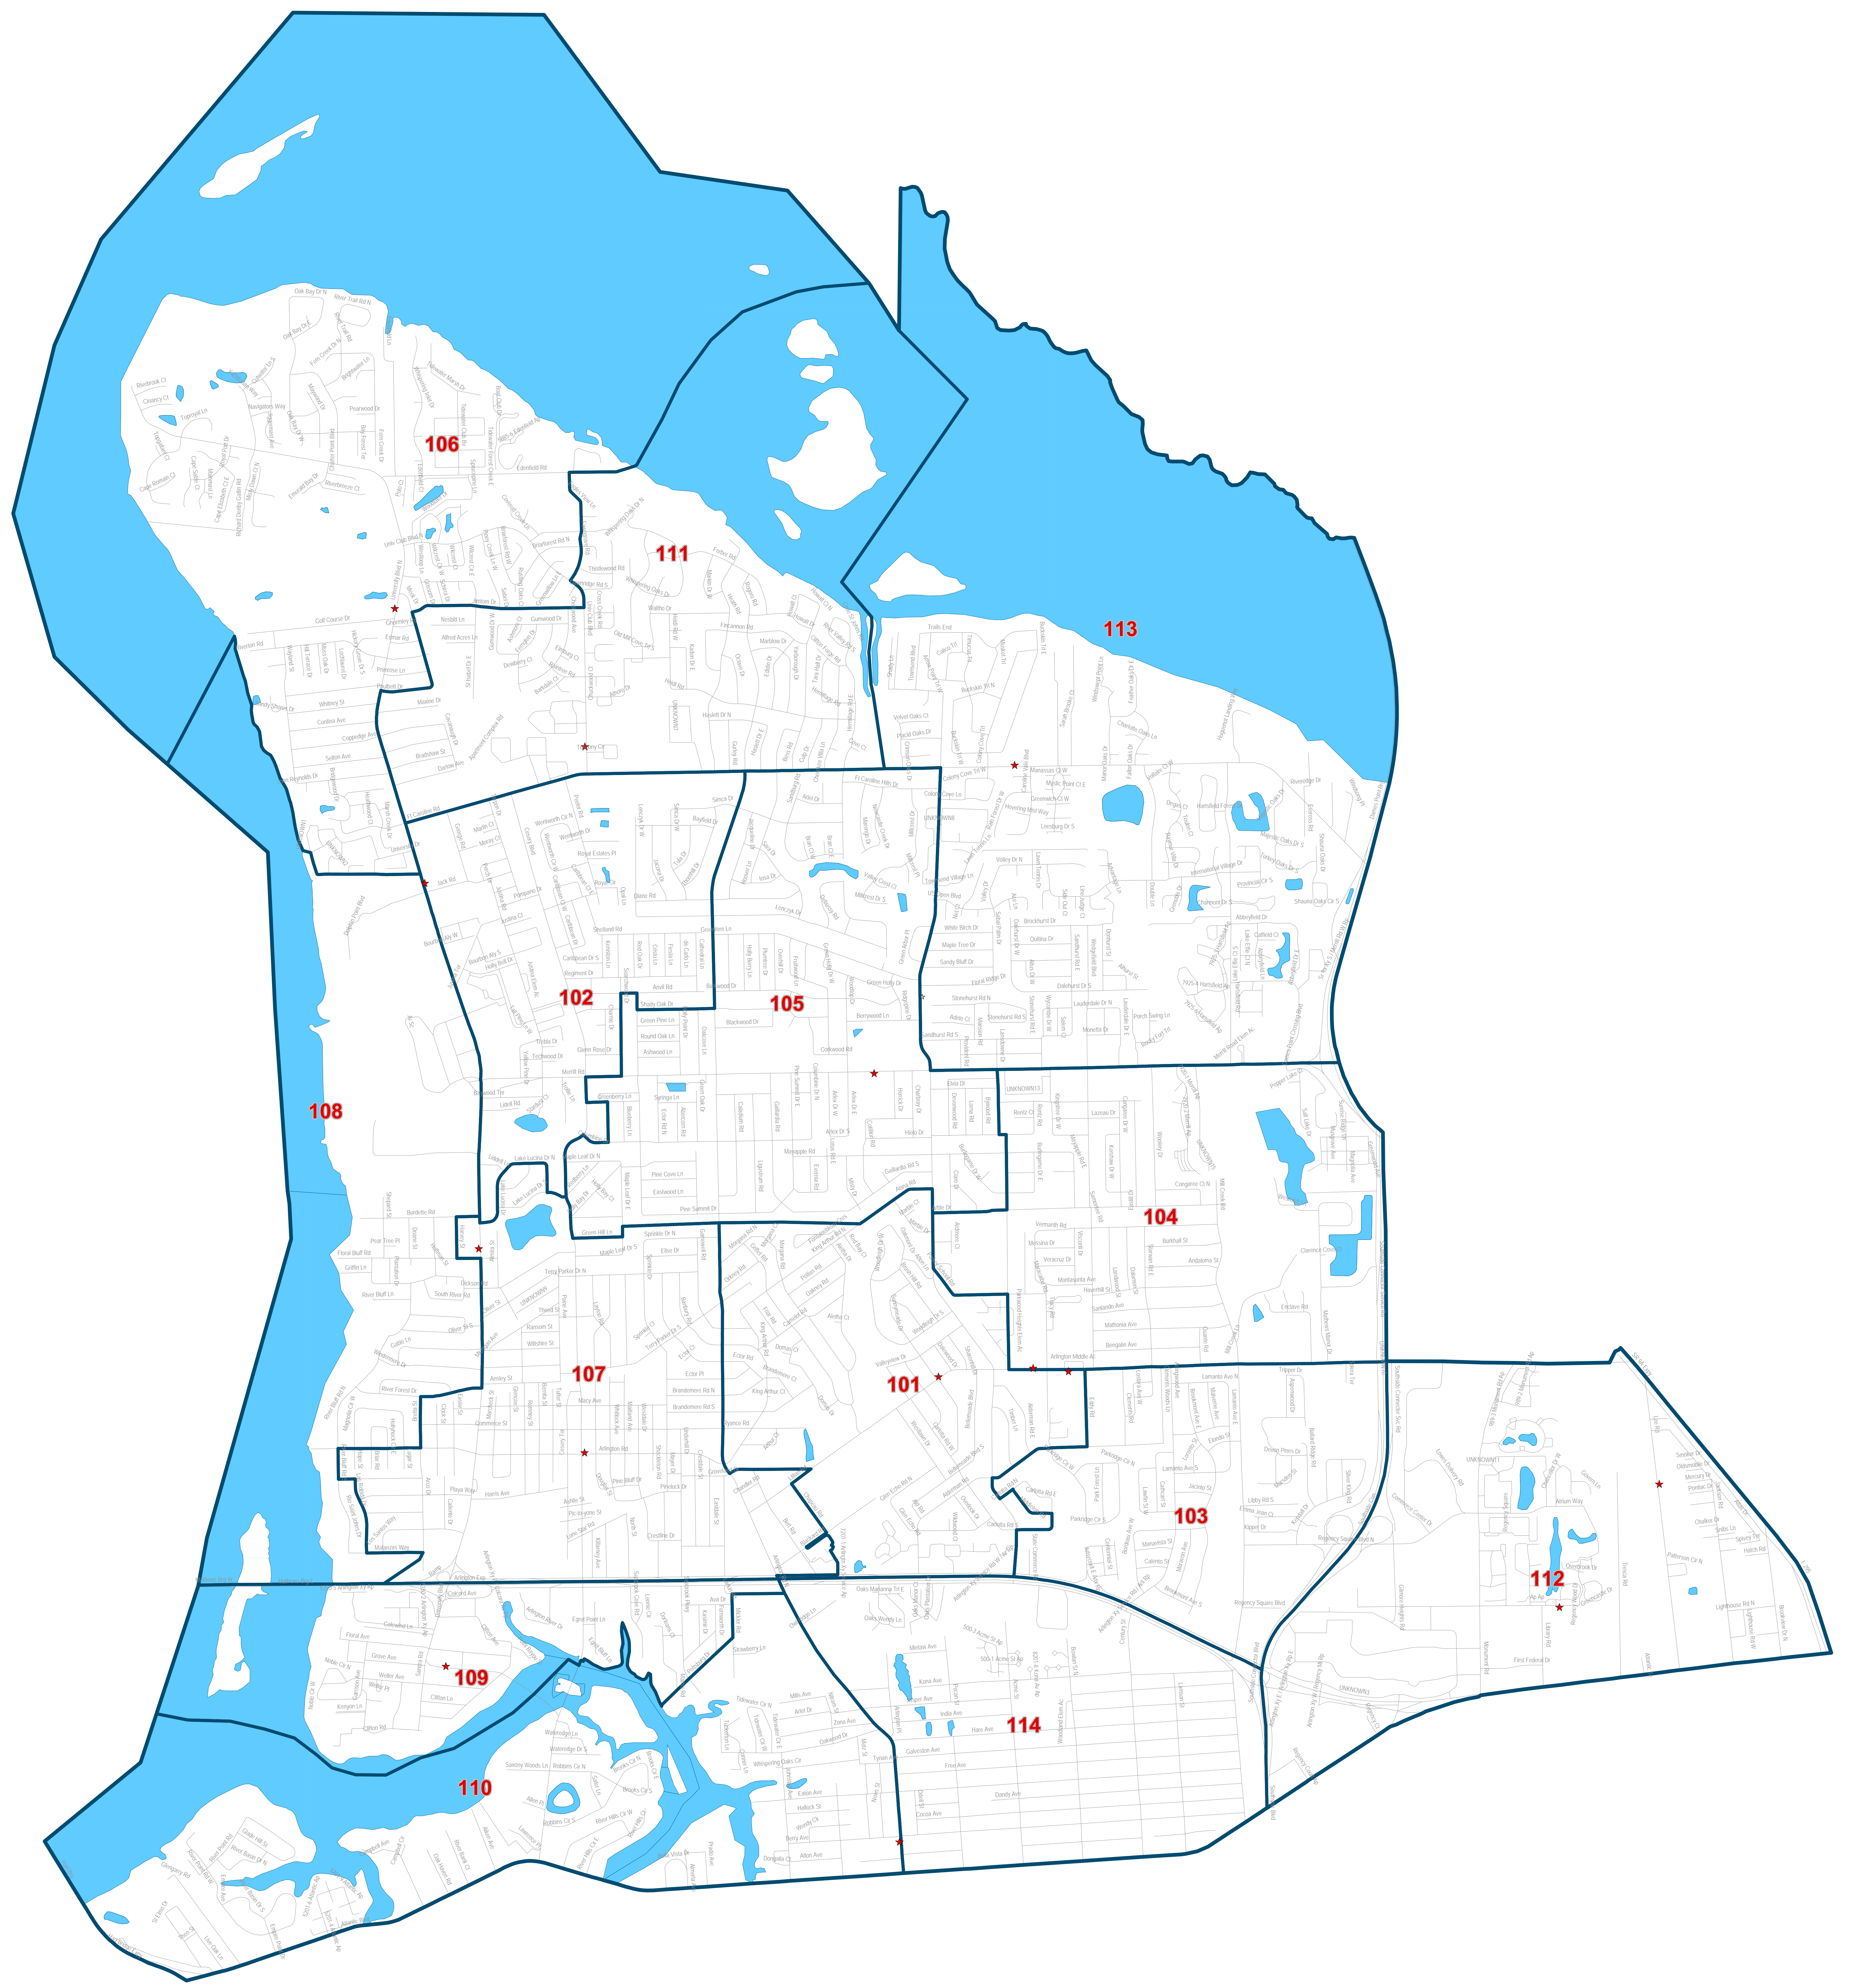

Duval County Supervisor of Elections City Council District One